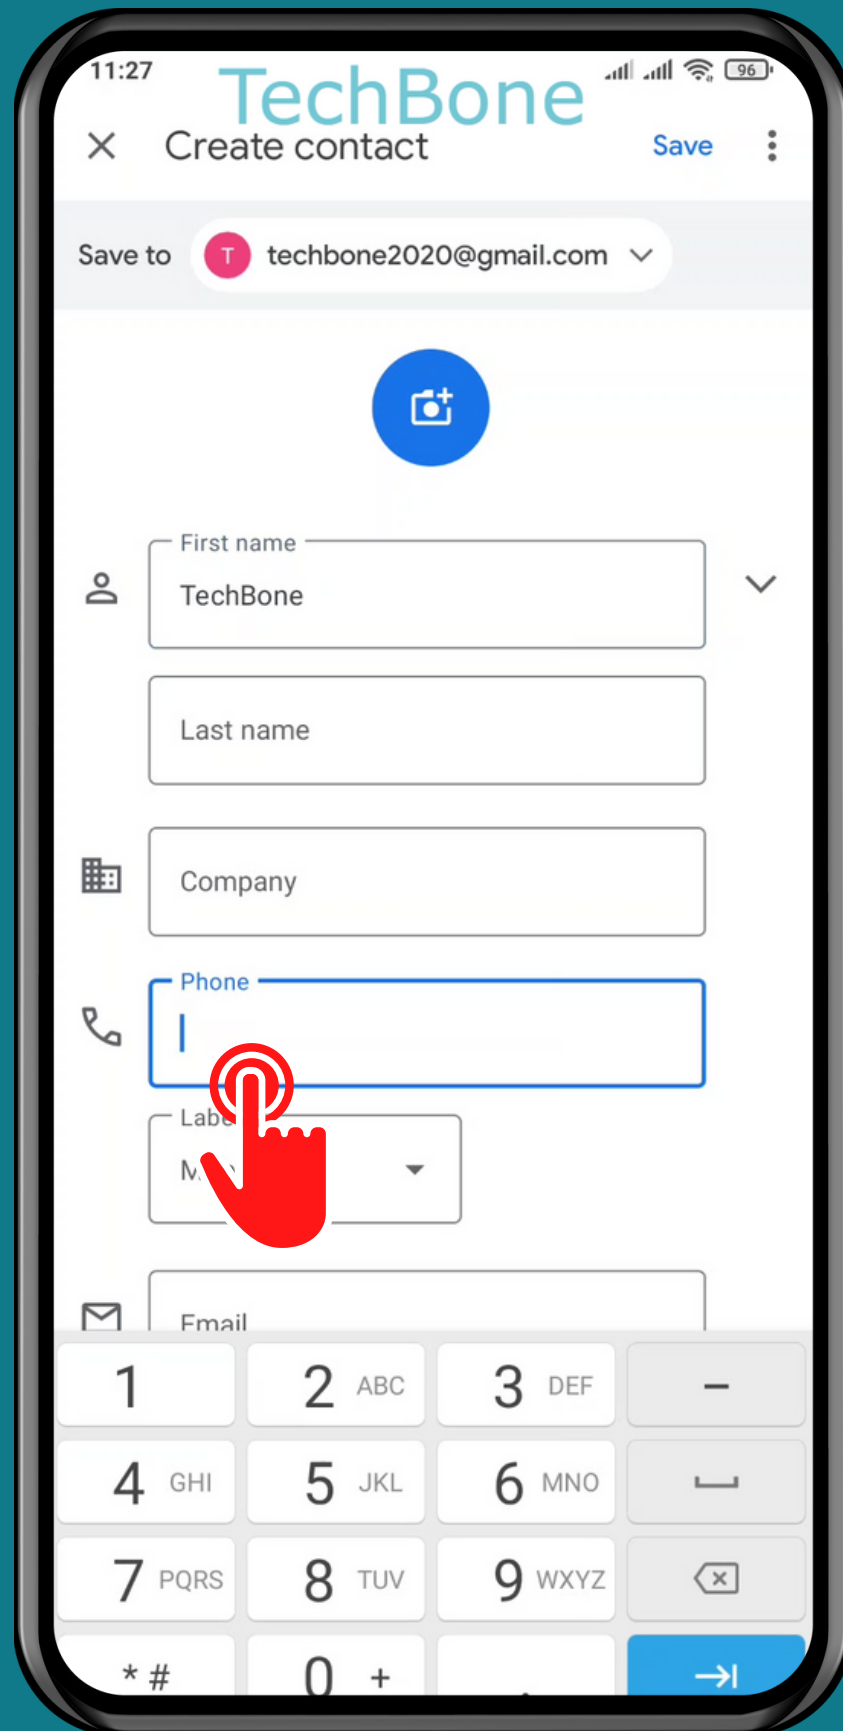

# HOW TO CREATE A NEW CONTACT

# Tap on Contacts

Tap on  
Add

Enter a  
Name

Enter a  
Phone number

Add more **Contact**  
**details** or tap on  
**Save**

Done!