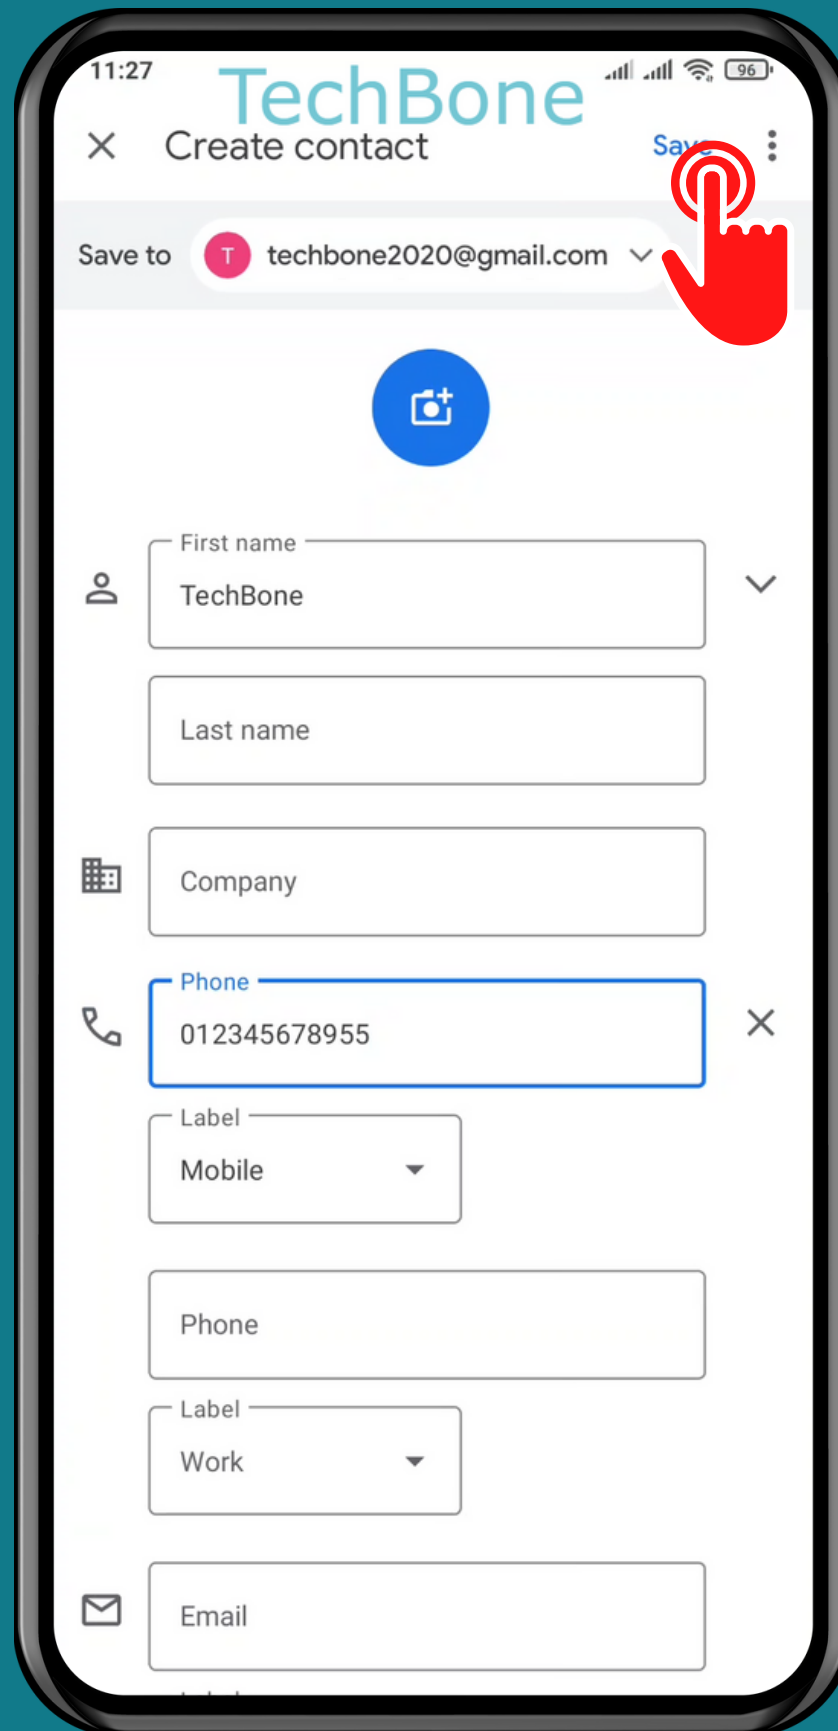

# HOW TO CREATE A NEW CONTACT

# Tap on Contacts

Tap on  
Add

Enter a  
Name

Enter a  
Phone number

Add more **Contact**  
**details** or tap on  
**Save**

Done!