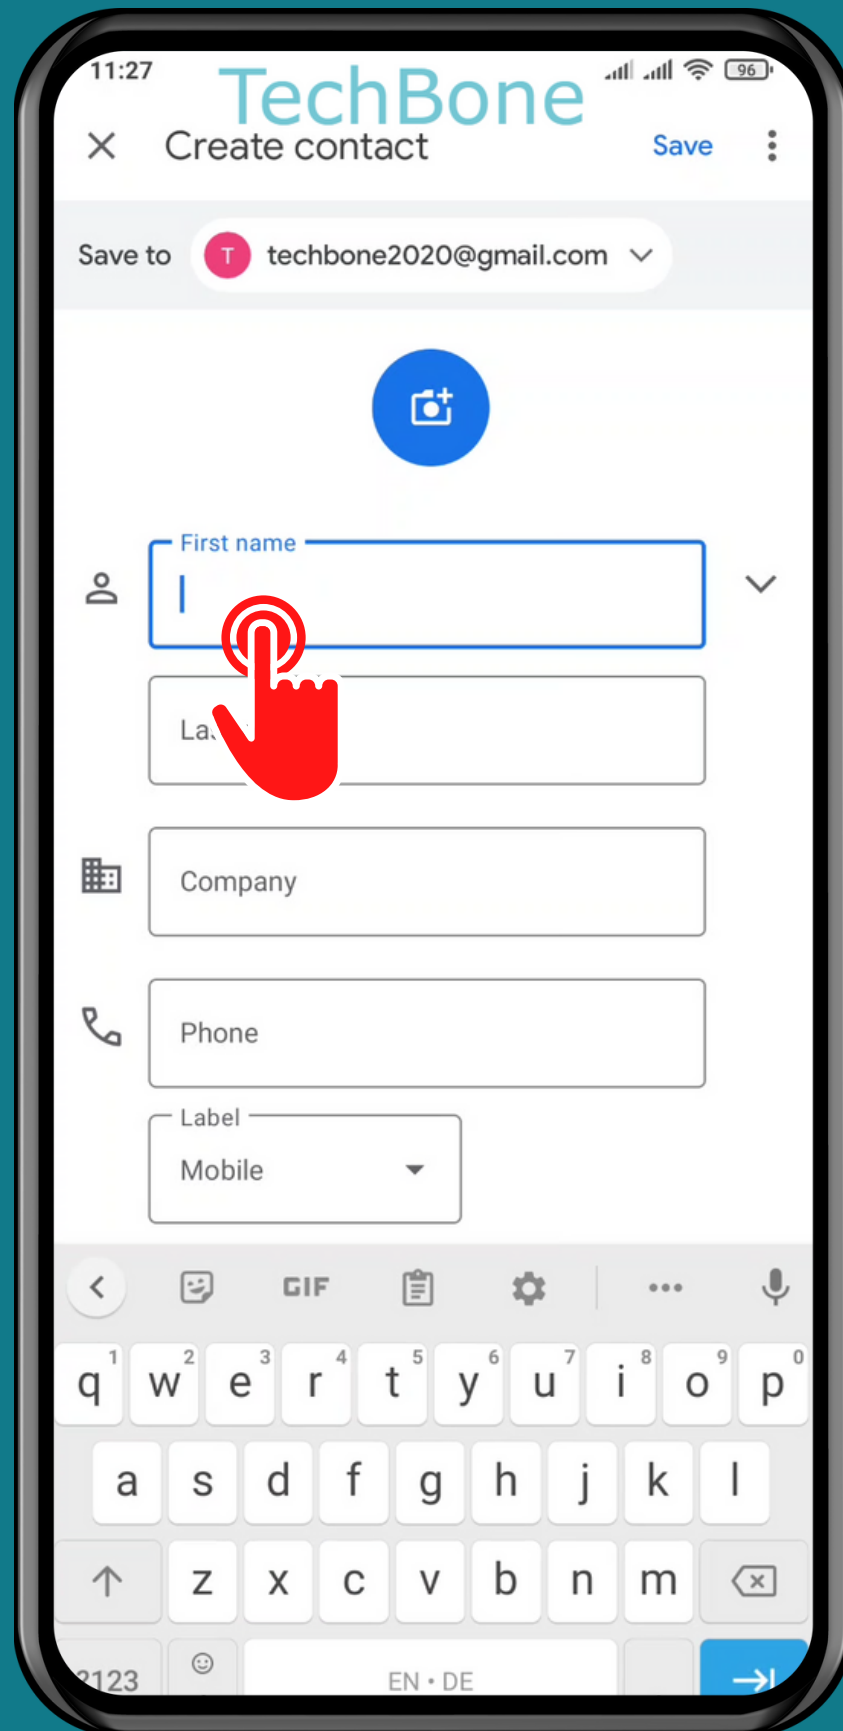

Enter a
Name