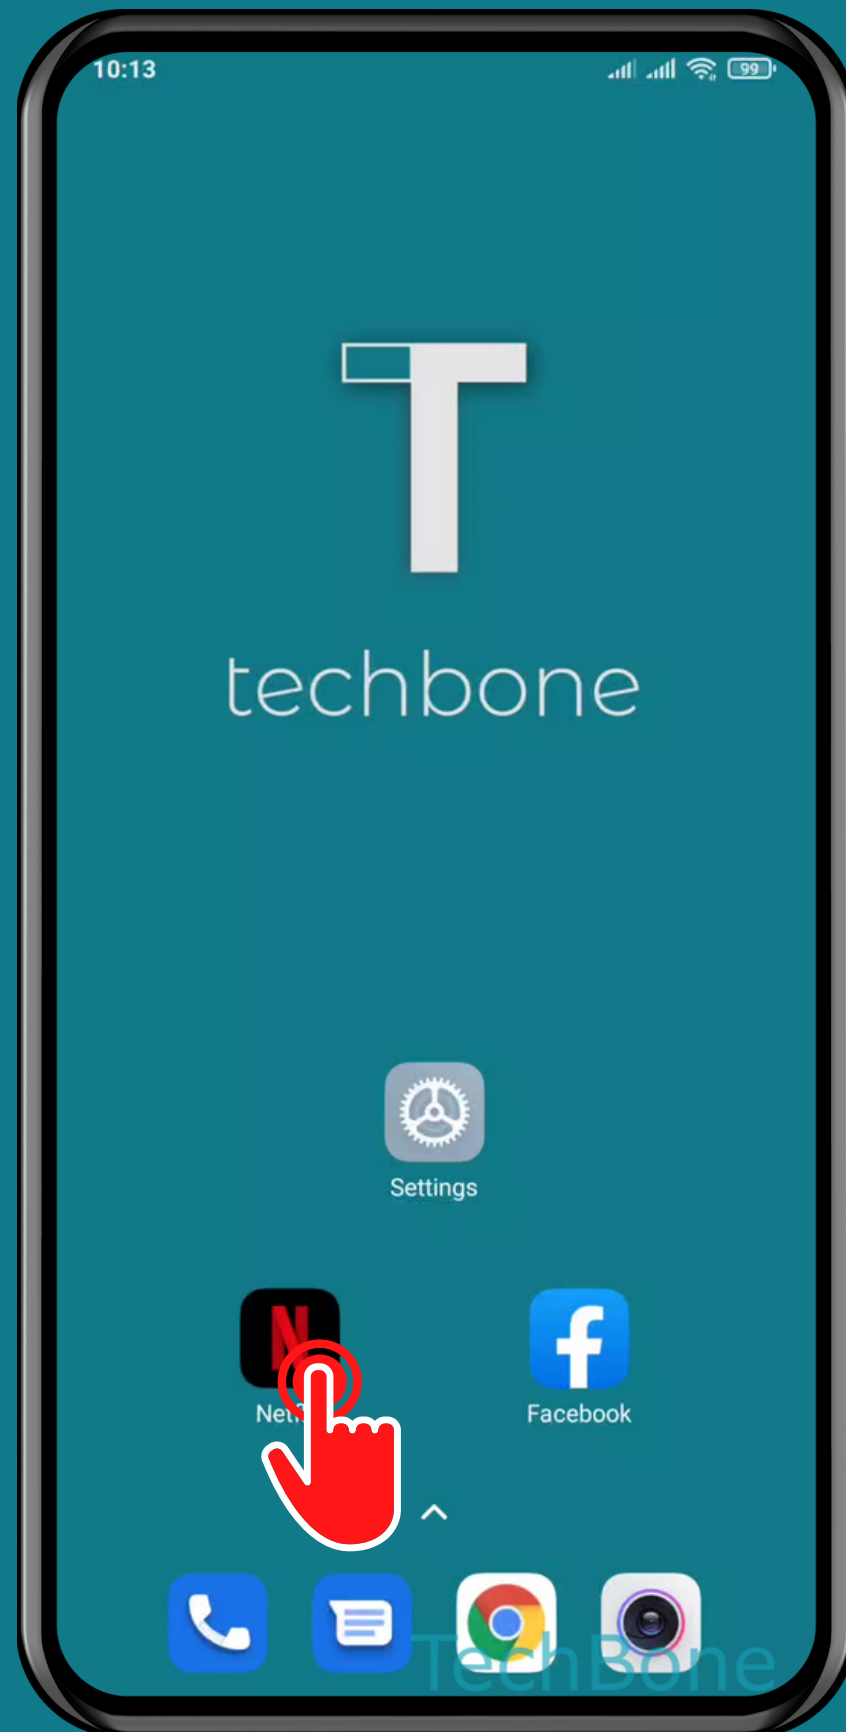

XIAOMI

Android 11 - MIUI 12

HOW TO CREATE A FOLDER ON HOME SCREEN

Tap and hold an App

Drag the **App** onto
another

Release the **App** to
create a folder

Done!