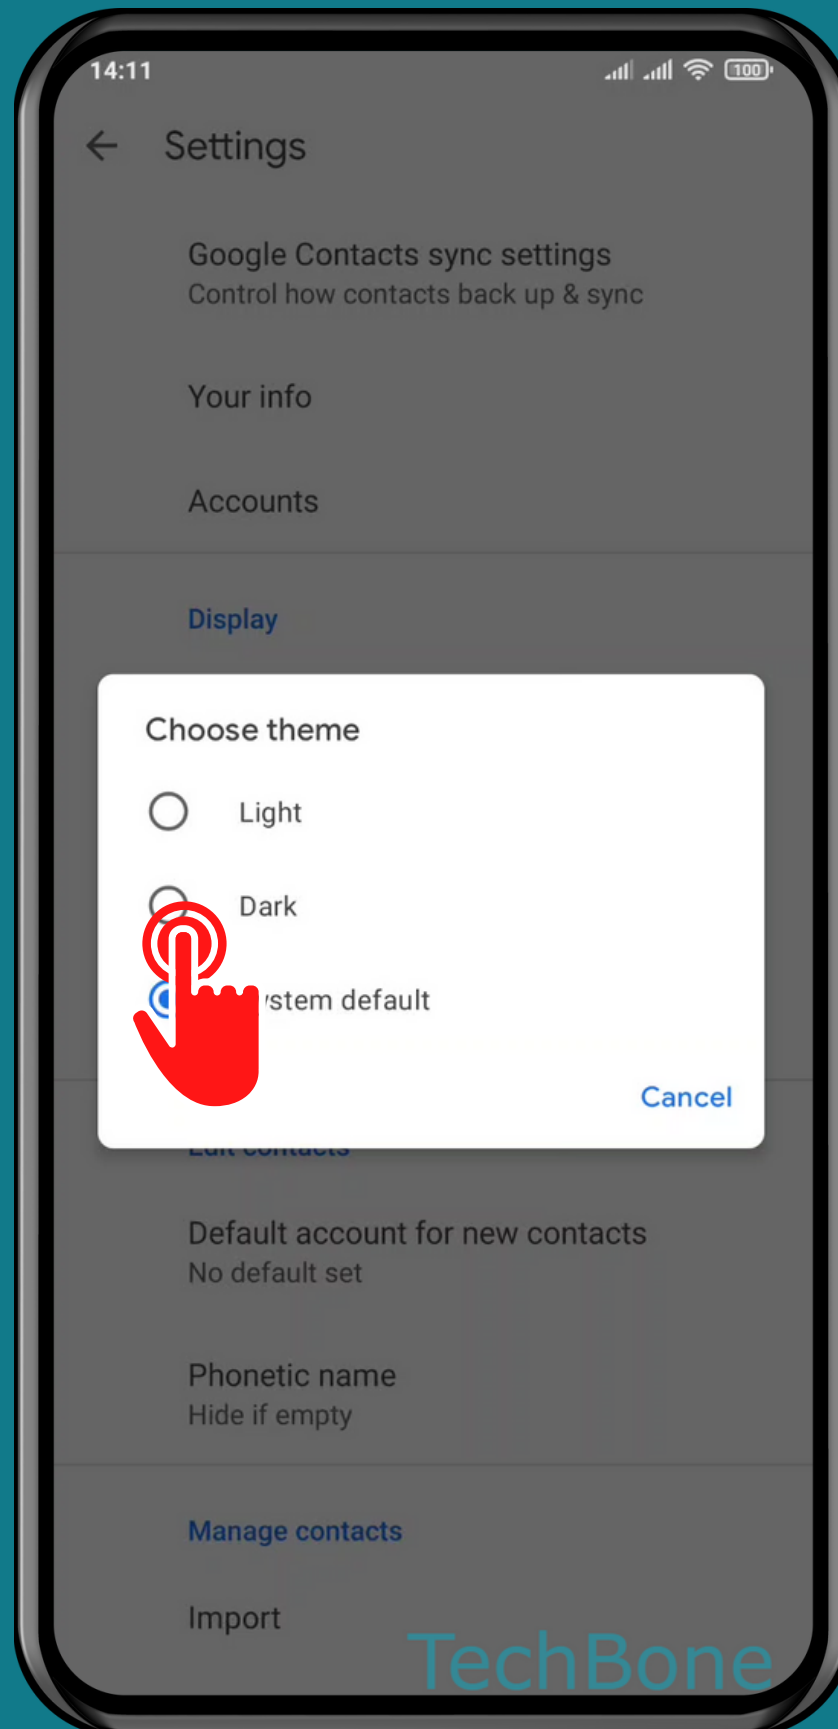

XIAOMI

Contacts - Android 11 - MIUI 12

HOW TO SET DARK OR LIGHT THEME FOR CONTACTS APP

Tap on Contacts

Open the Menu

Tap on
Settings

Tap on
Theme

Choose an Option