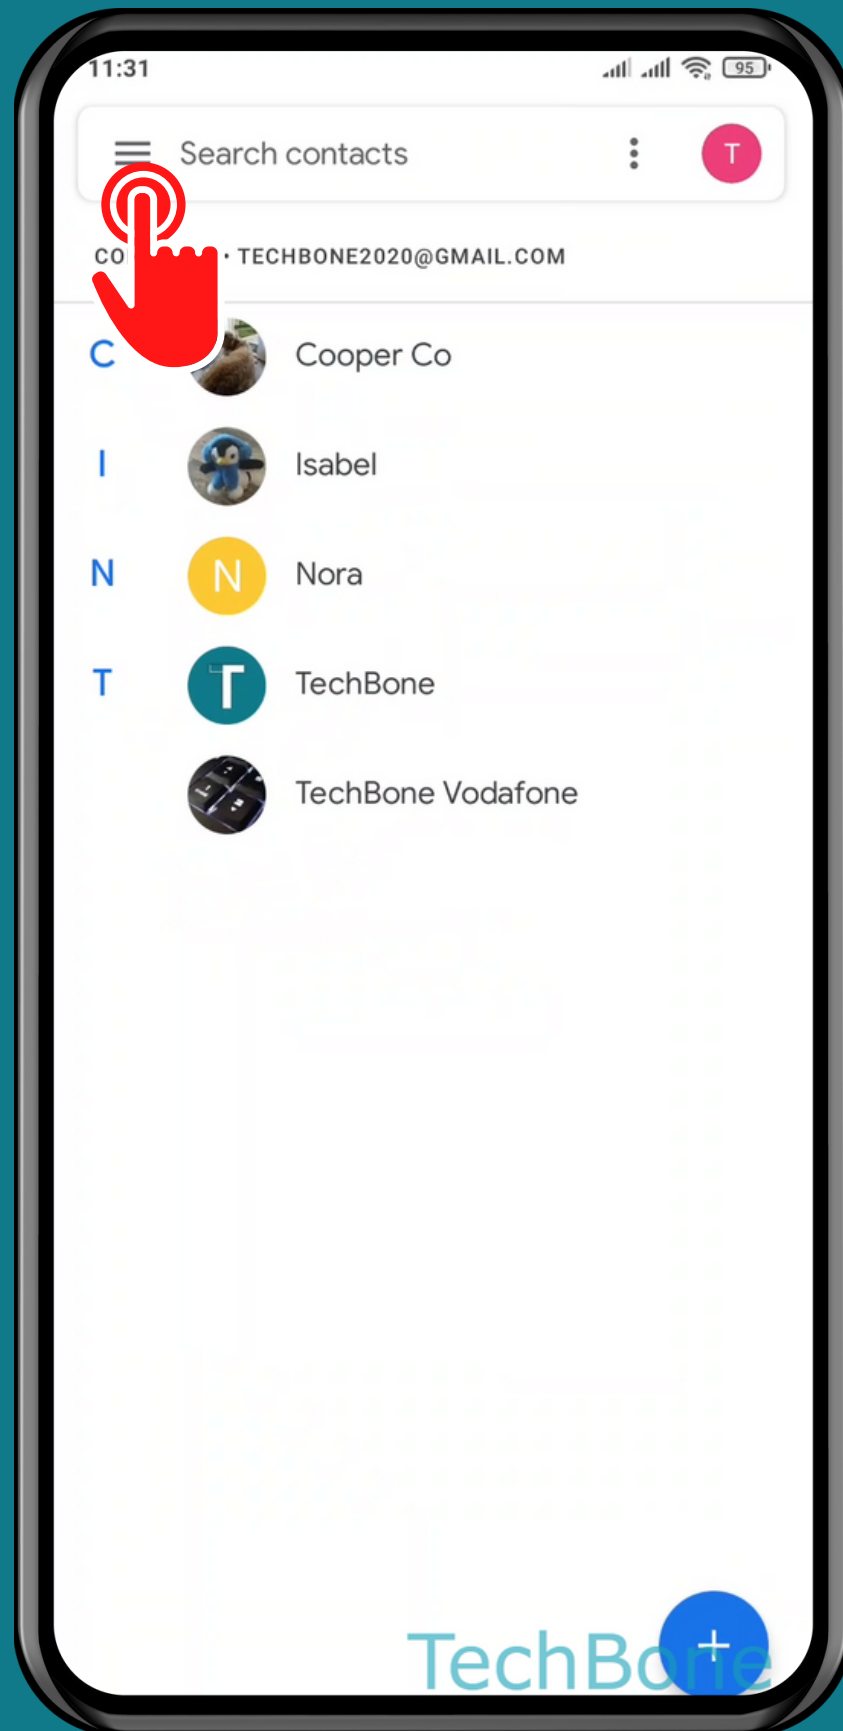

XIAOMI

Contacts - Android 11 - MIUI 12

HOW TO SET DARK OR LIGHT THEME FOR CONTACTS APP

Tap on Contacts

Open the Menu

Tap on
Settings

Tap on
Theme

Choose an Option