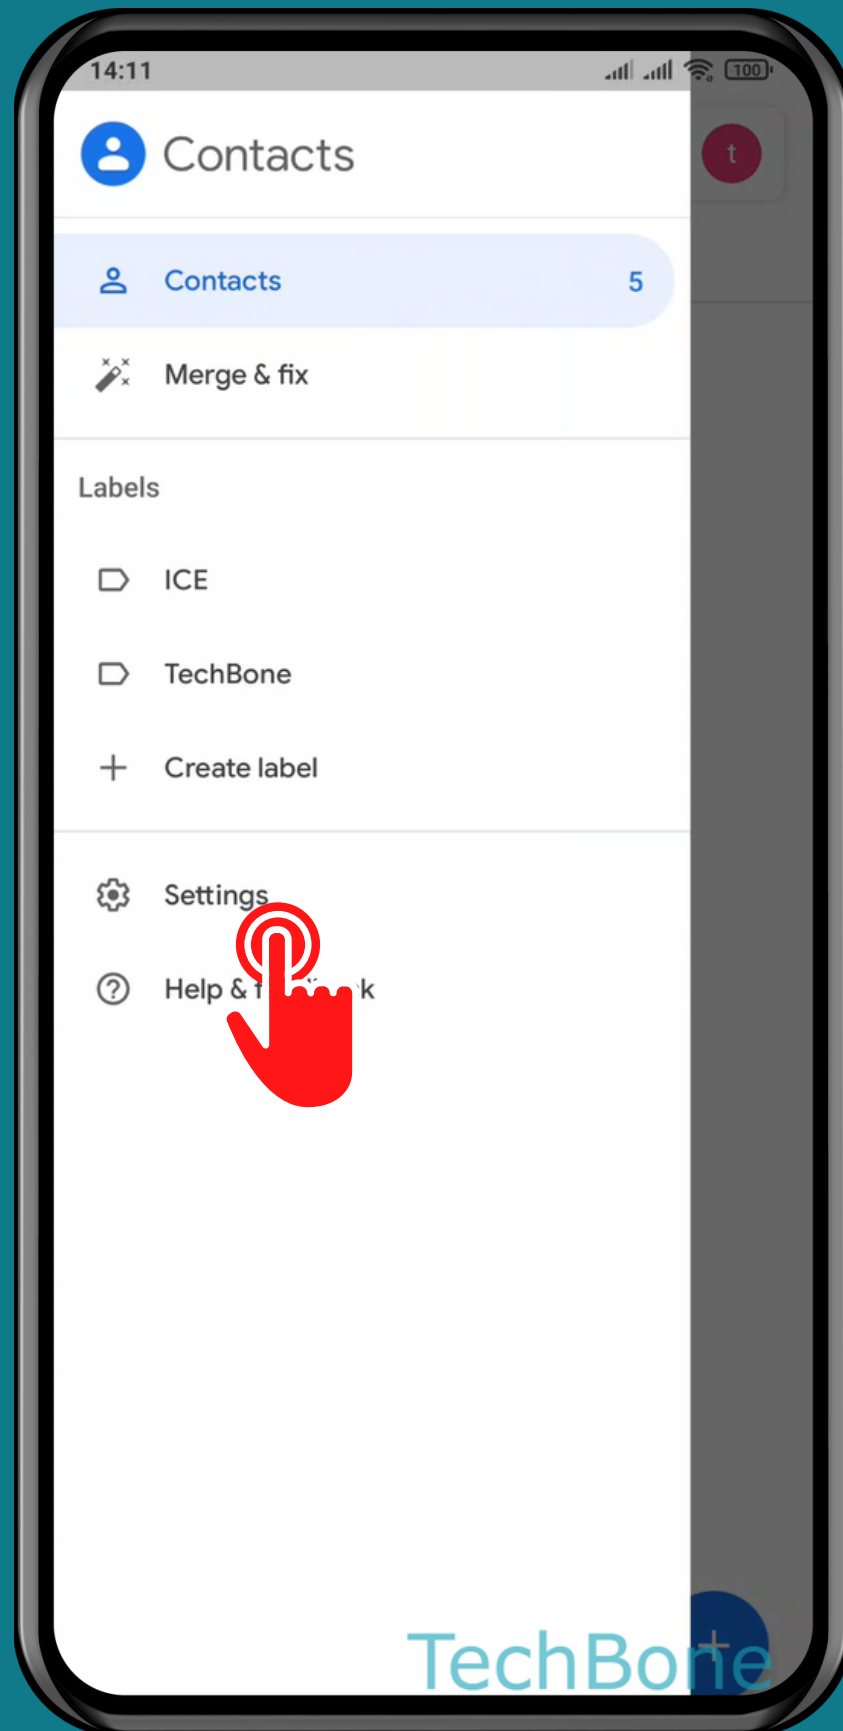

XIAOMI

Contacts - Android 11 - MIUI 12

HOW TO SET DARK OR LIGHT THEME FOR CONTACTS APP

Tap on Contacts

Open the Menu

Tap on
Settings

Tap on
Theme

Choose an Option