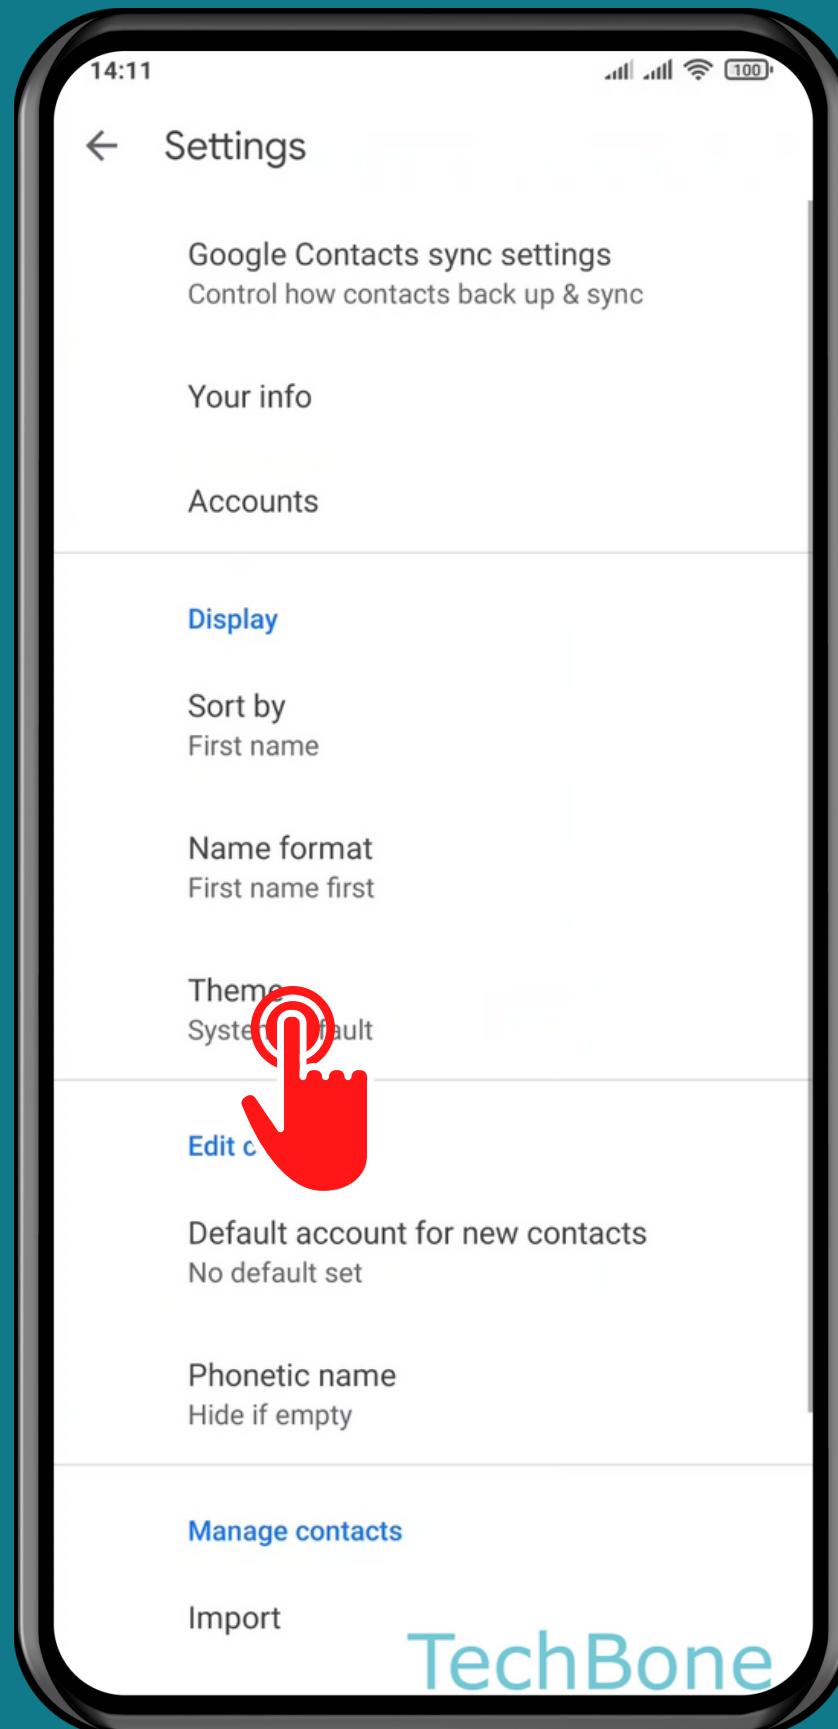

XIAOMI

Contacts - Android 11 - MIUI 12

HOW TO SET DARK OR LIGHT THEME FOR CONTACTS APP

Tap on Contacts

Open the Menu

Tap on
Settings

Tap on
Theme

Choose an Option