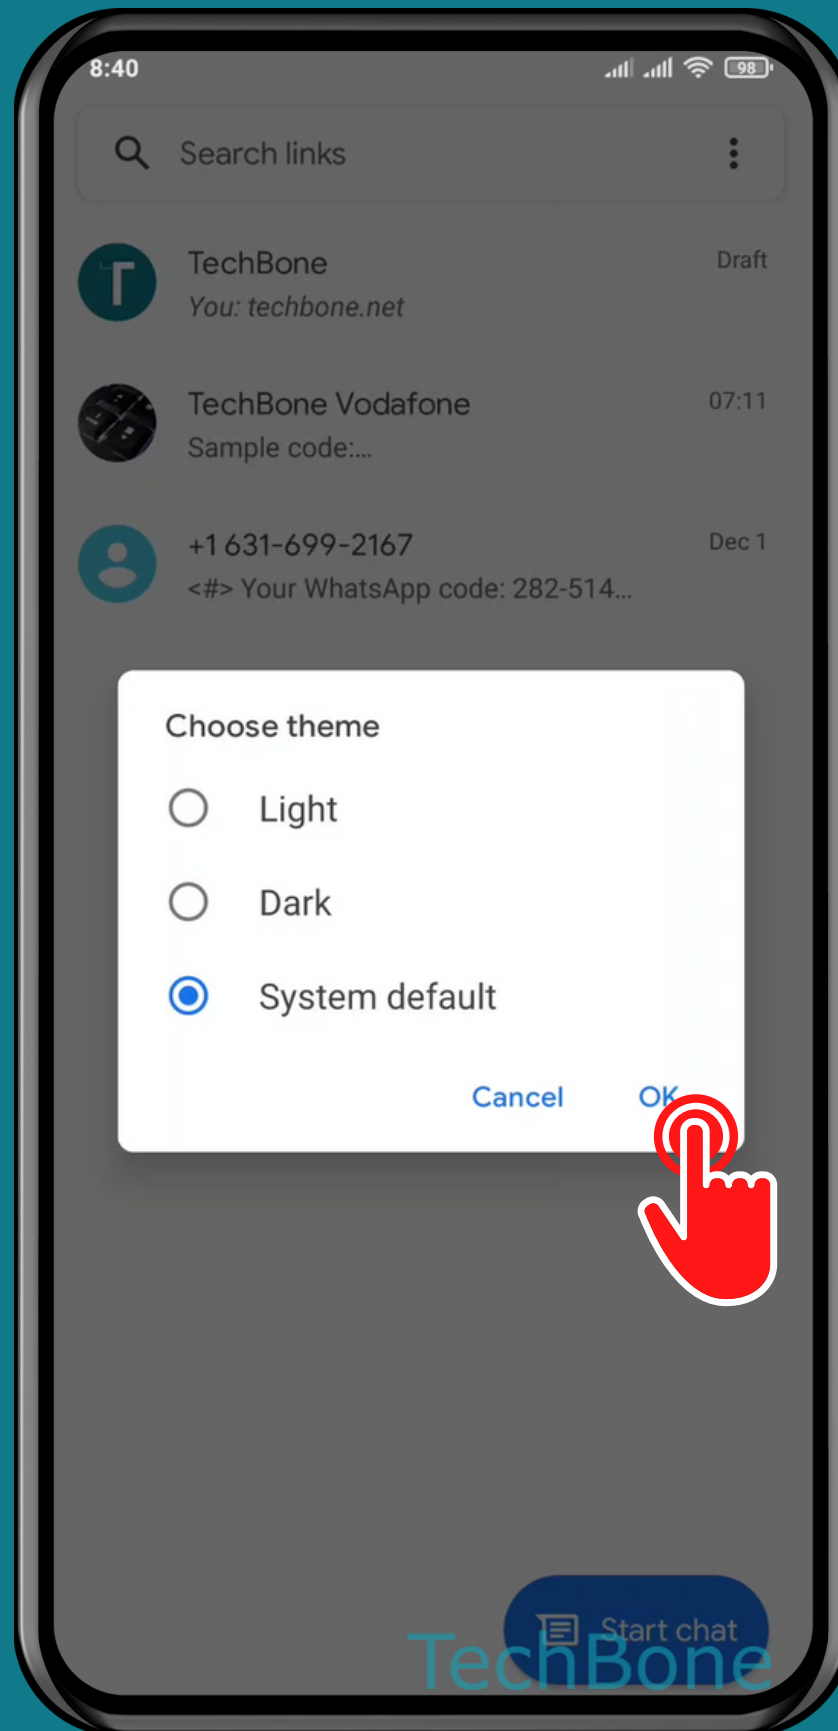

XIAOMI

Messages - Android 11 - MIUI 12

HOW TO SET DARK OR LIGHT THEME FOR MESSAGES APP

Tap on Messages

Open the Menu

Tap on
Choose theme

Choose a
Theme and tap OK

Done!