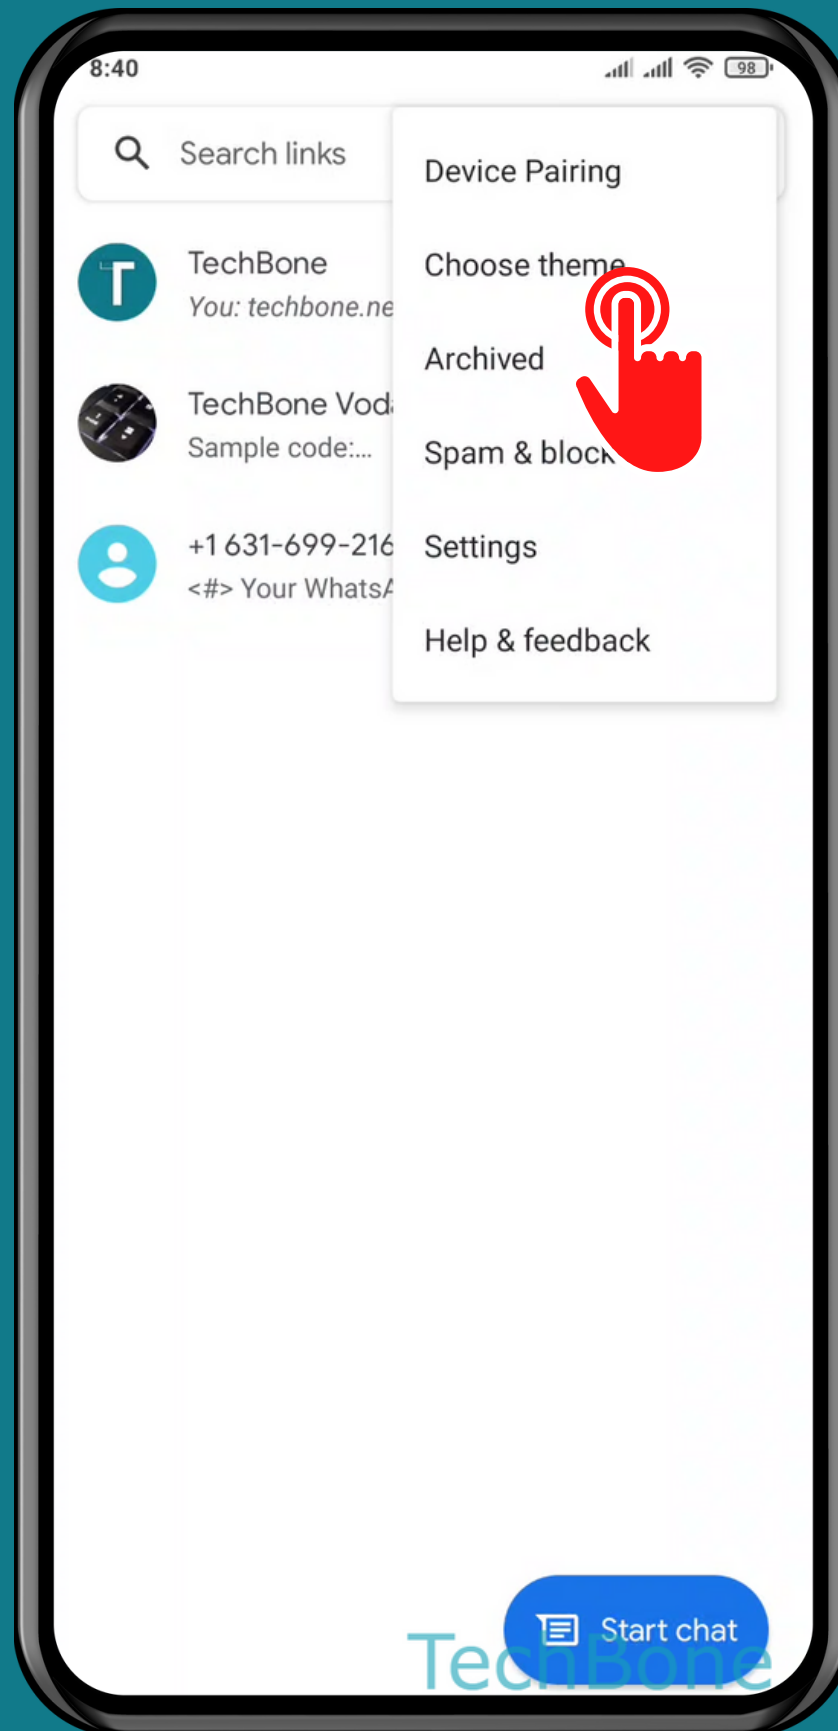

XIAOMI

Messages - Android 11 - MIUI 12

HOW TO SET DARK OR LIGHT THEME FOR MESSAGES APP

Tap on Messages

Open the Menu

Tap on
Choose theme

Choose a
Theme and tap OK

Done!