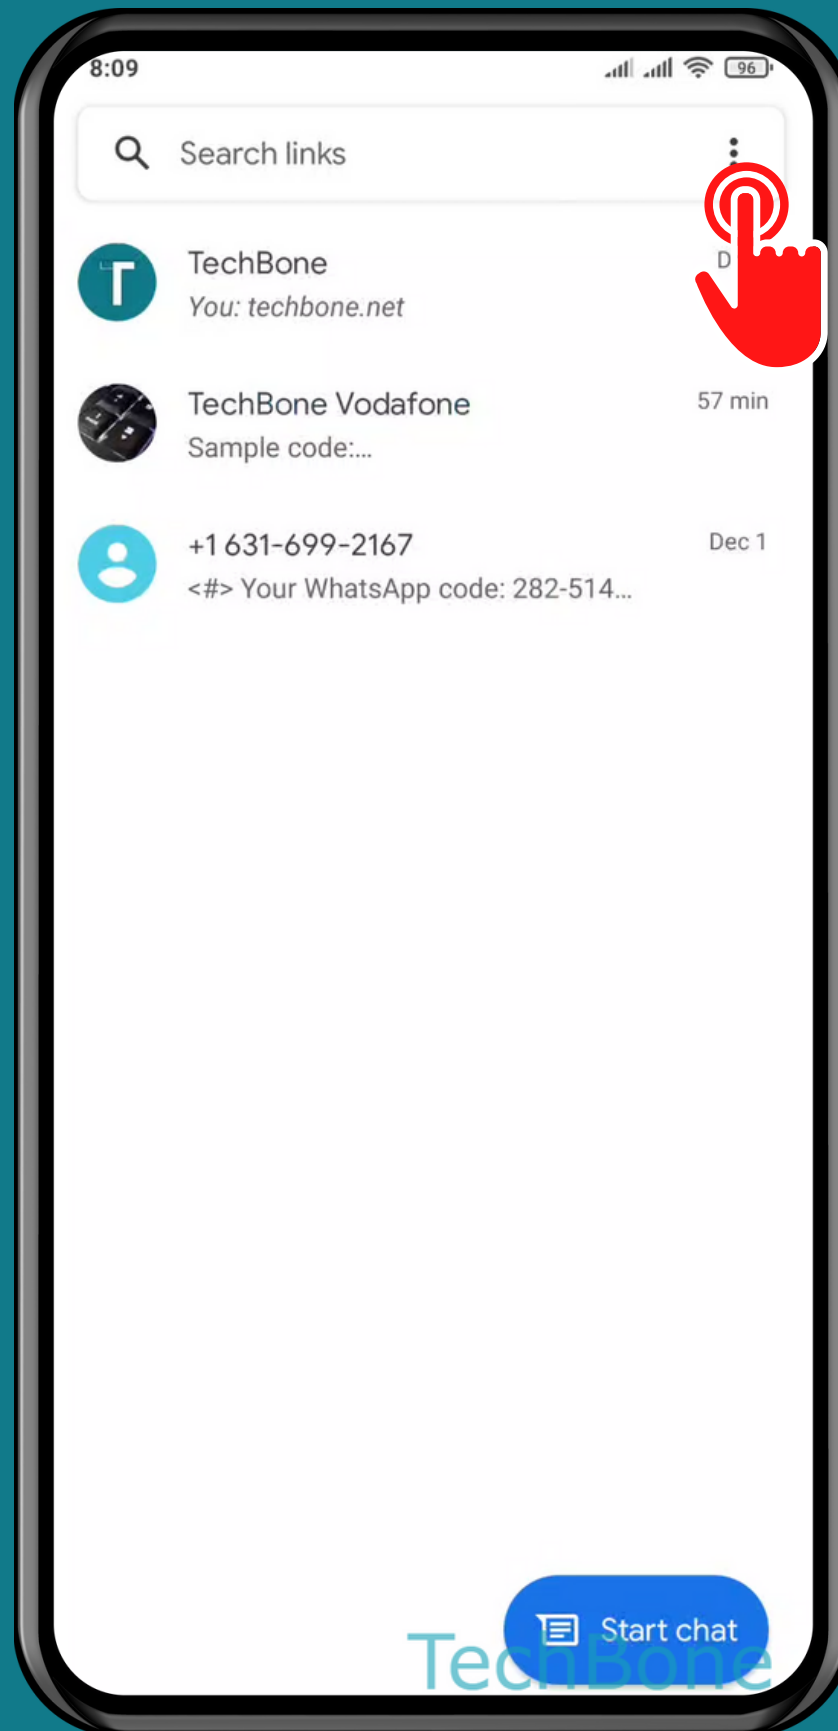

XIAOMI

Messages - Android 11 - MIUI 12

HOW TO SET DARK OR LIGHT THEME FOR MESSAGES APP

Tap on Messages

Open the Menu

Tap on
Choose theme

Choose a
Theme and tap OK

Done!