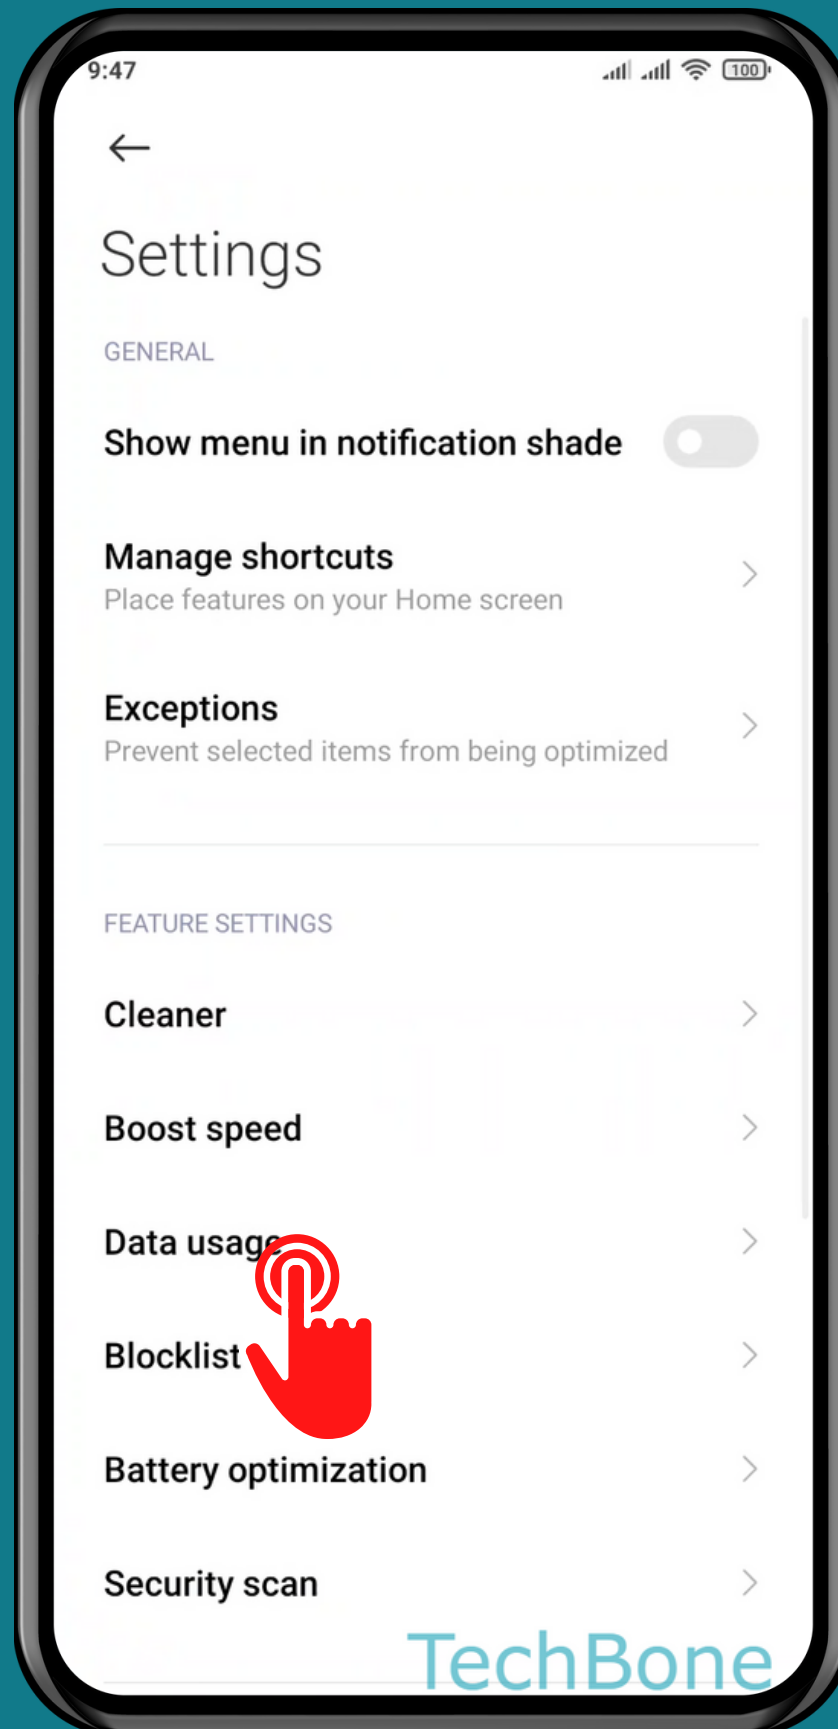

XIAOMI

Android 11 - MIUI 12

HOW TO DISPLAY DATA USAGE WARNINGS ON LOCK SCREEN

Tap on Security

Tap on **Settings**

Tap on
Data usage

Tap on
Data usage warning

Turn On/Off Show warnings on lock screen