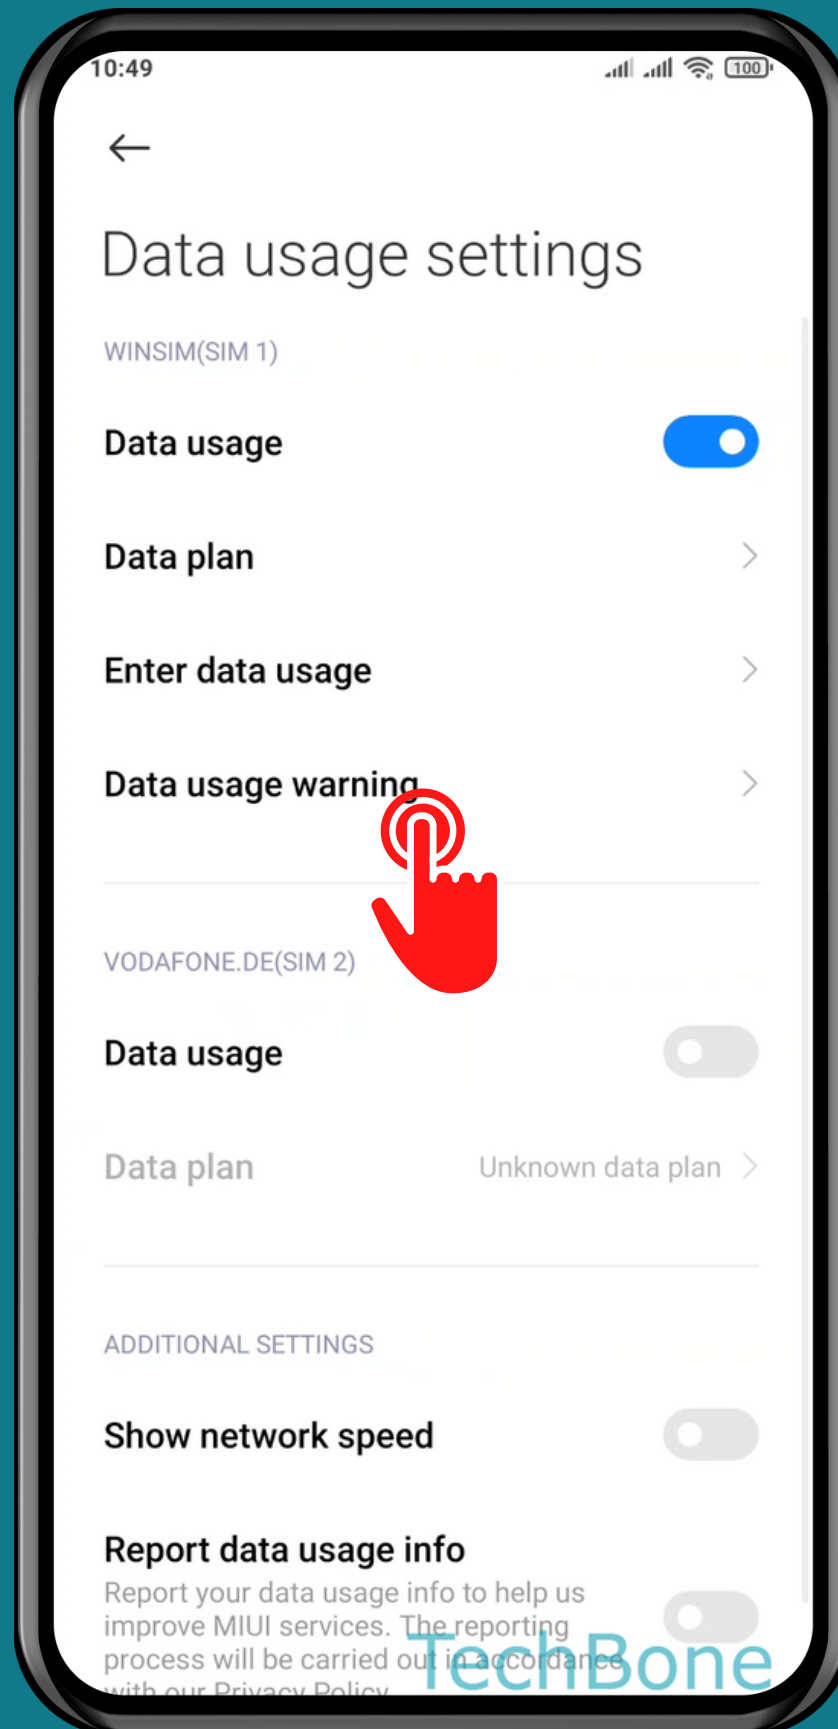

XIAOMI

Android 11 - MIUI 12

HOW TO DISPLAY DATA USAGE WARNINGS ON LOCK SCREEN

Tap on Security

Tap on **Settings**

Tap on
Data usage

Tap on
Data usage warning

Turn On/Off Show warnings on lock screen

Set the Data usage warning

Done!