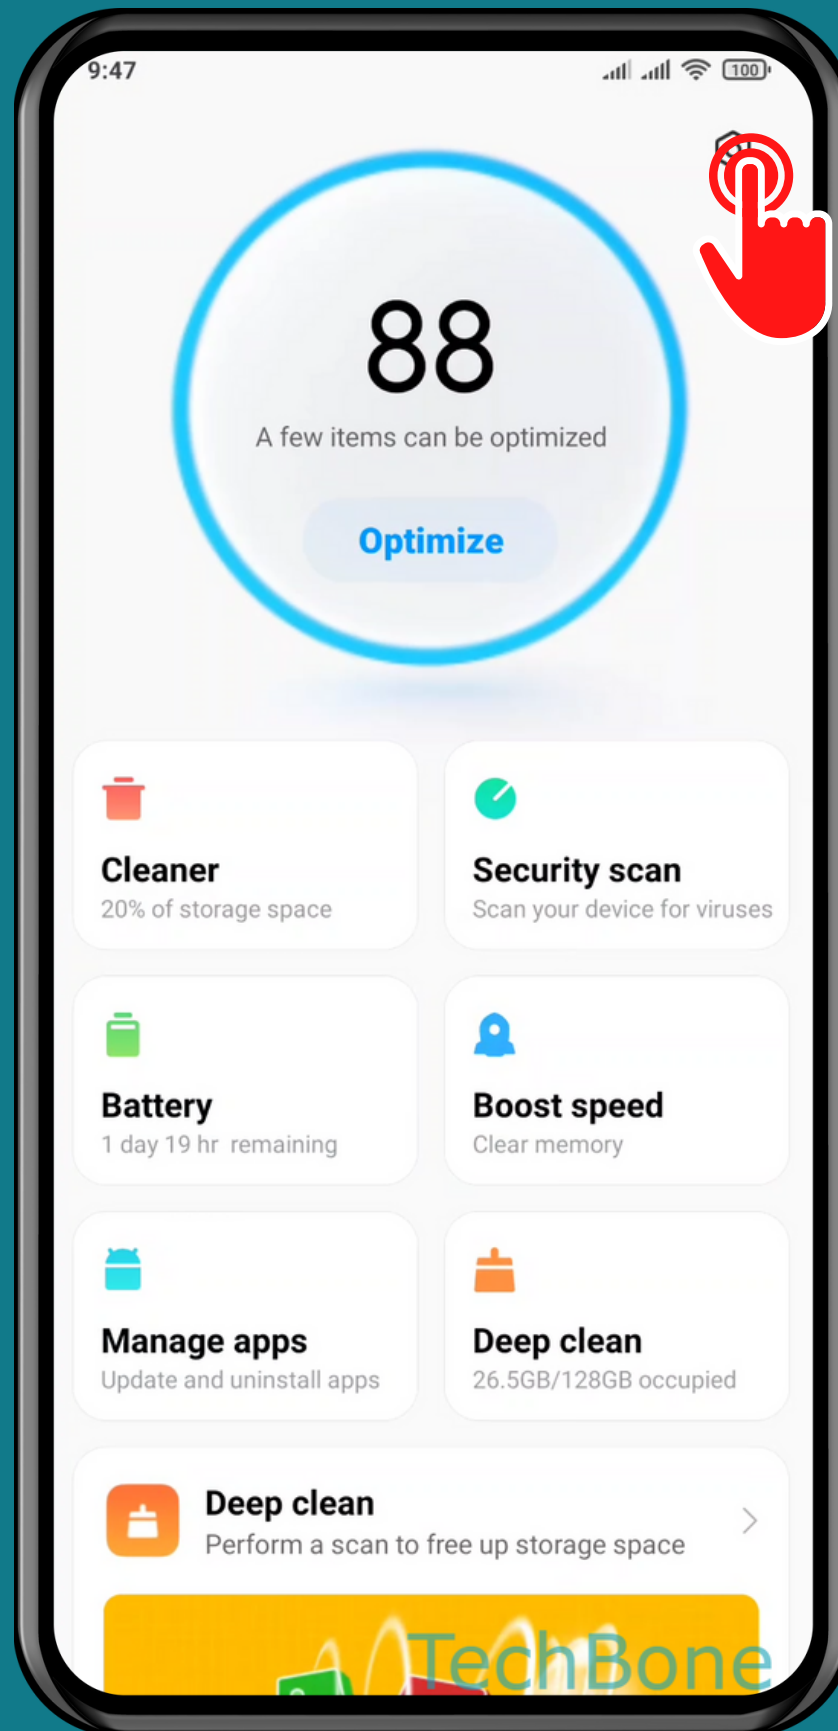

XIAOMI

Android 11 - MIUI 12

HOW TO DISPLAY DATA USAGE WARNINGS ON LOCK SCREEN

Tap on Security

Tap on **Settings**

Tap on
Data usage

Tap on
Data usage warning

Turn On/Off Show warnings on lock screen

Set the Data usage warning

Done!