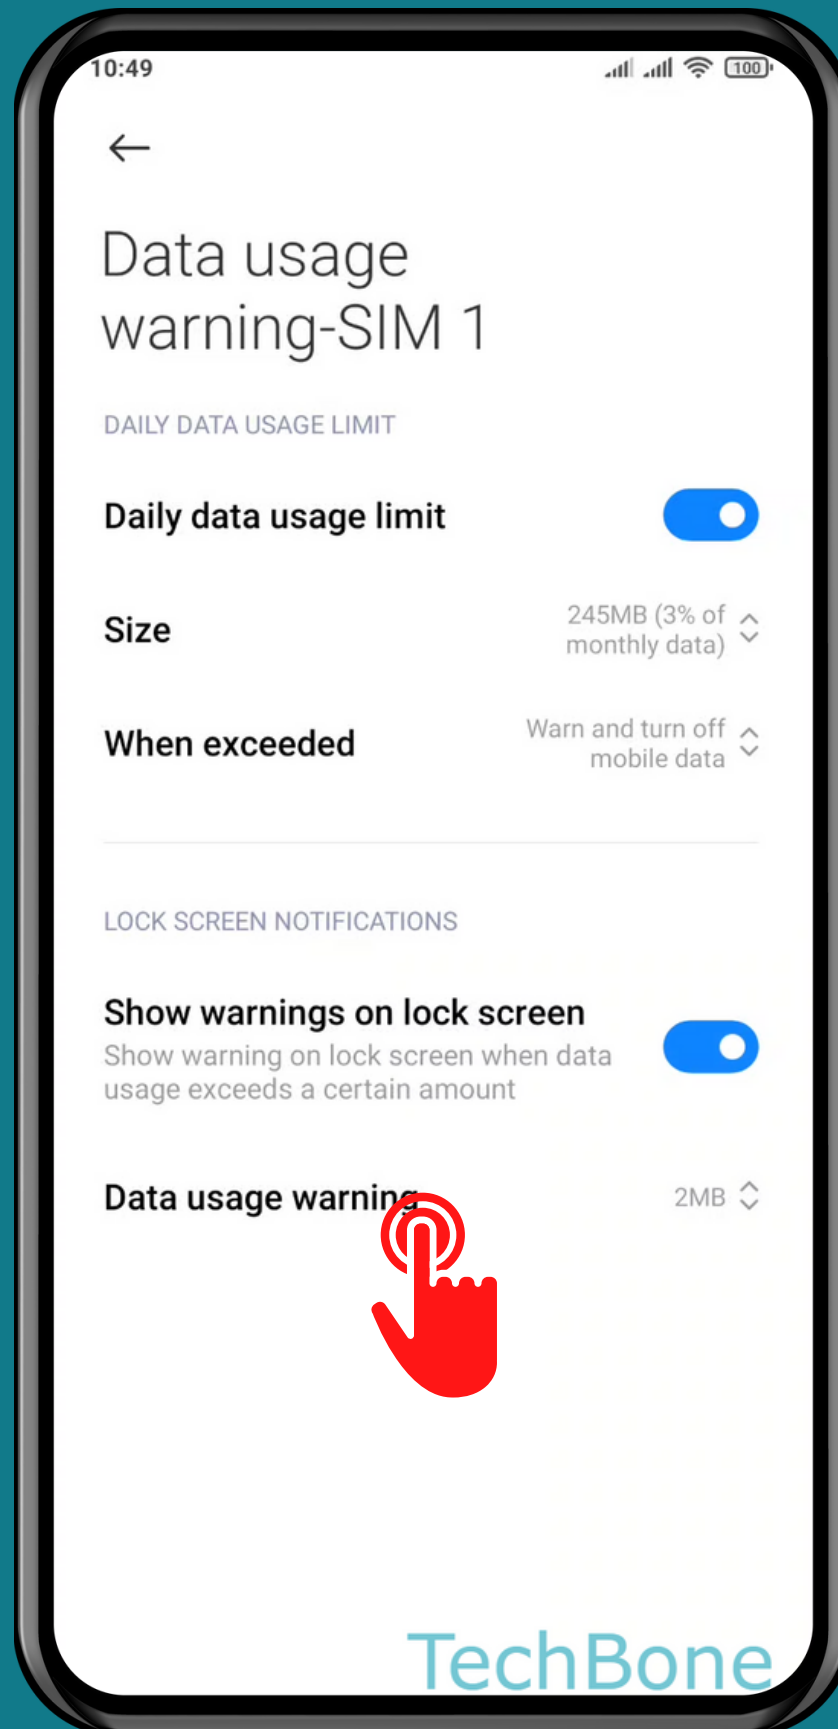

XIAOMI

Android 11 - MIUI 12

HOW TO DISPLAY DATA USAGE WARNINGS ON LOCK SCREEN

Tap on Security

Tap on **Settings**

Tap on
Data usage

Tap on
Data usage warning

Turn On/Off Show warnings on lock screen

Set the Data usage warning

Done!