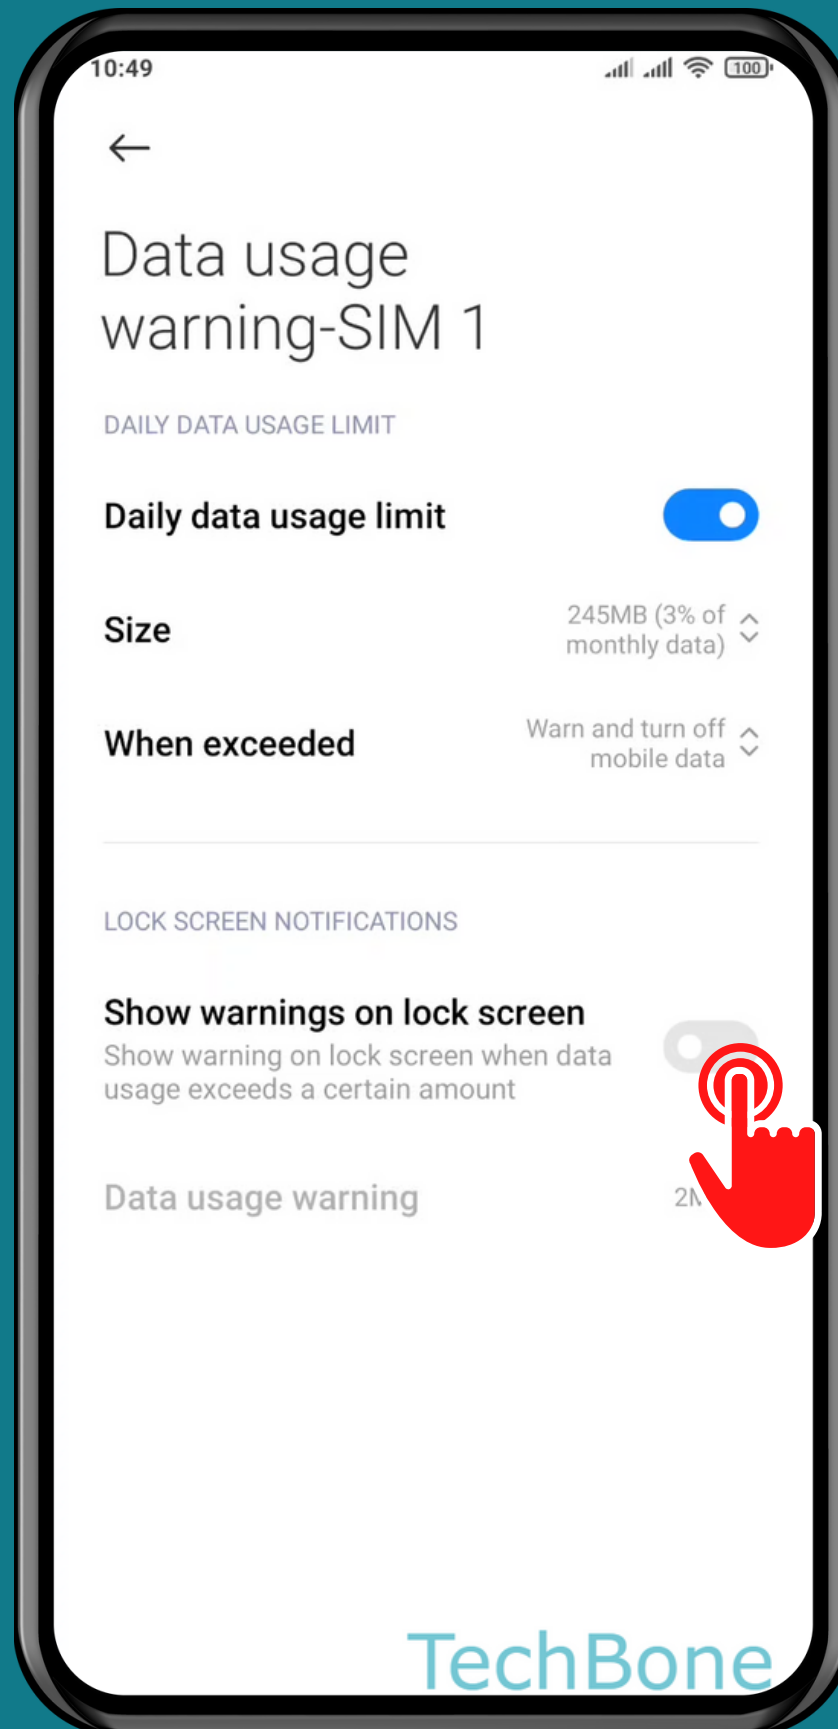

XIAOMI

Android 11 - MIUI 12

HOW TO DISPLAY DATA USAGE WARNINGS ON LOCK SCREEN

Tap on Security

Tap on **Settings**

Tap on
Data usage

Tap on
Data usage warning

Turn On/Off Show warnings on lock screen

Set the Data usage warning

Done!