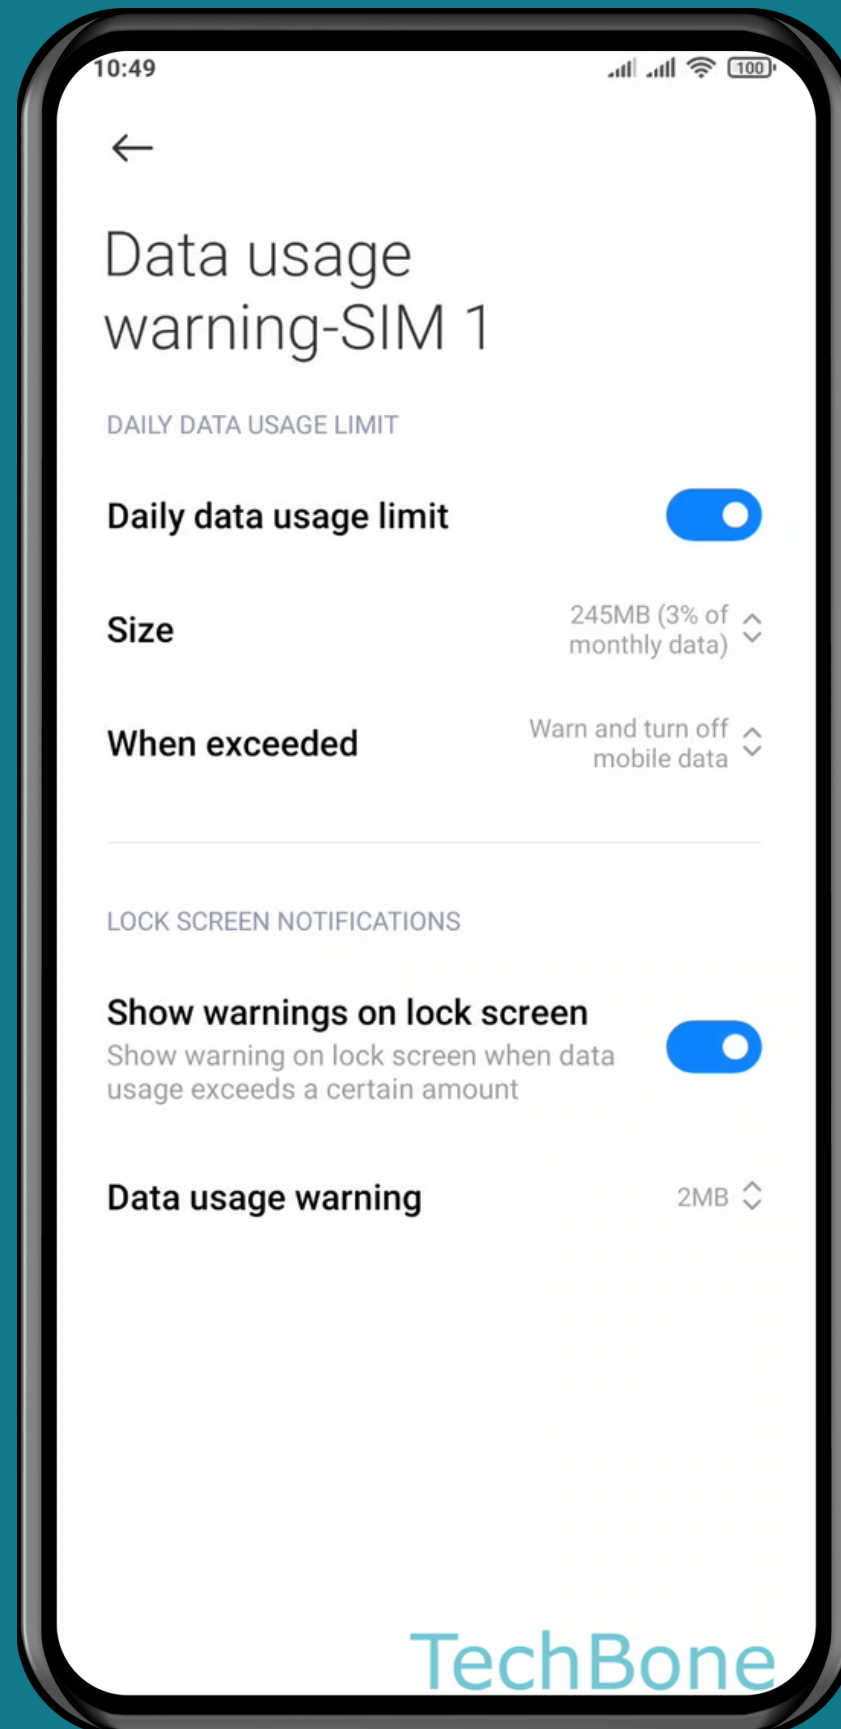

XIAOMI

Android 11 - MIUI 12

HOW TO DISPLAY DATA USAGE WARNINGS ON LOCK SCREEN

Tap on Security

Tap on **Settings**

Tap on
Data usage

Tap on
Data usage warning

Turn On/Off Show warnings on lock screen

Set the Data usage warning

Done!