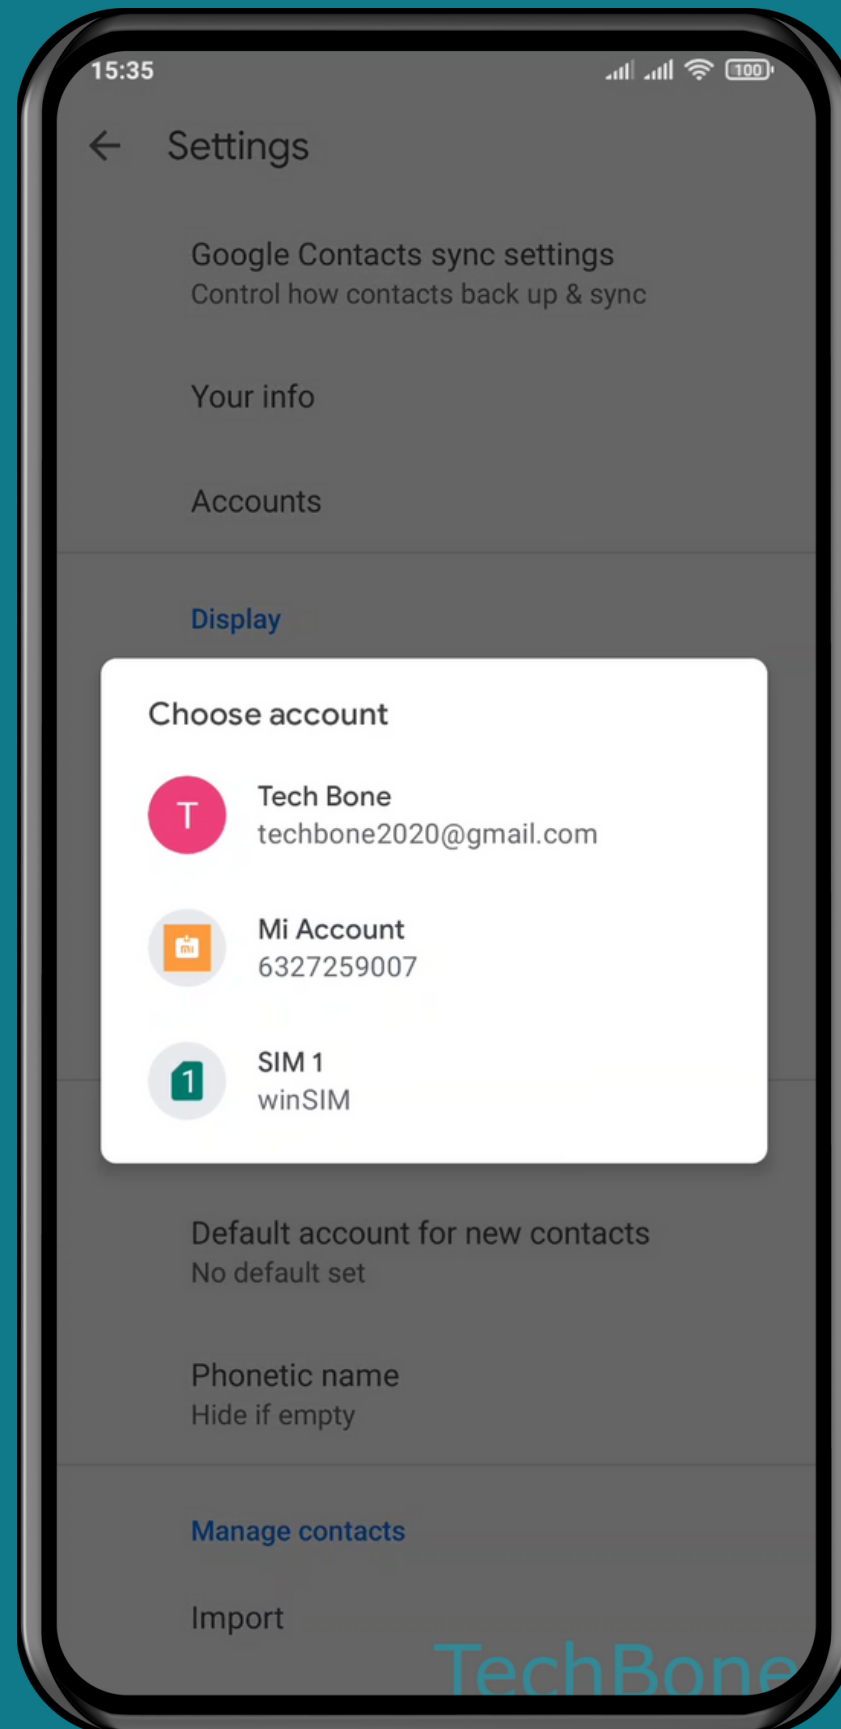

XIAOMI

Contacts - Android 11 - MIUI 12

HOW TO SET DEFAULT ACCOUNT FOR NEW CONTACTS

Tap on Contacts

Open the Menu

Tap on
Settings

Tap on
Default account for
new contacts

Choose an Option