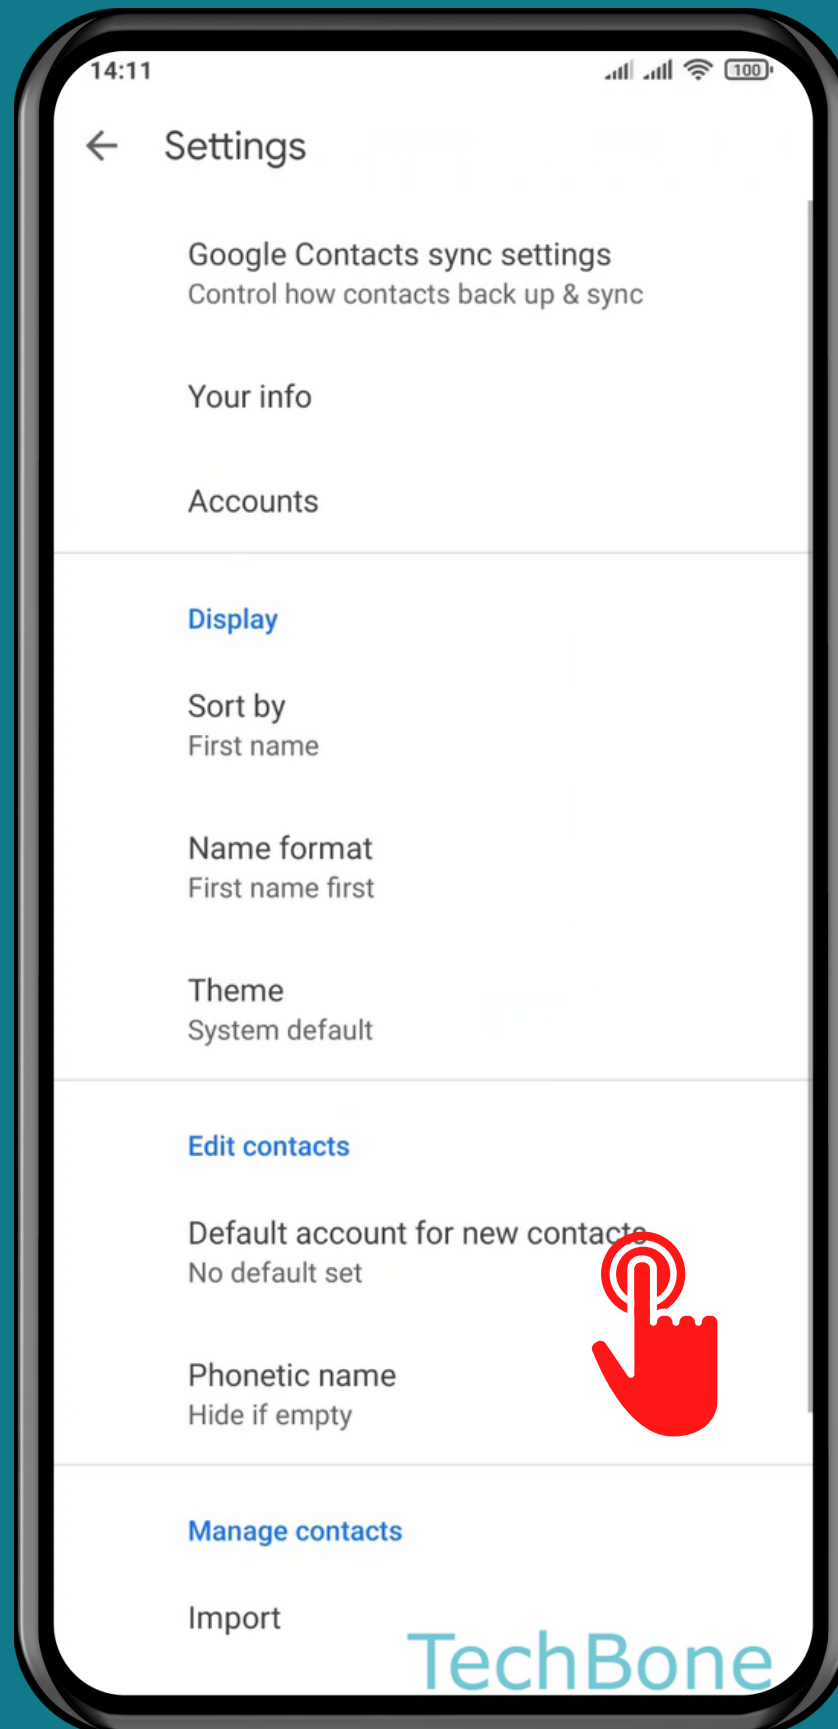

XIAOMI

Contacts - Android 11 - MIUI 12

HOW TO SET DEFAULT ACCOUNT FOR NEW CONTACTS

Tap on Contacts

Open the Menu

Tap on
Settings

Tap on
Default account for
new contacts

Choose an Option