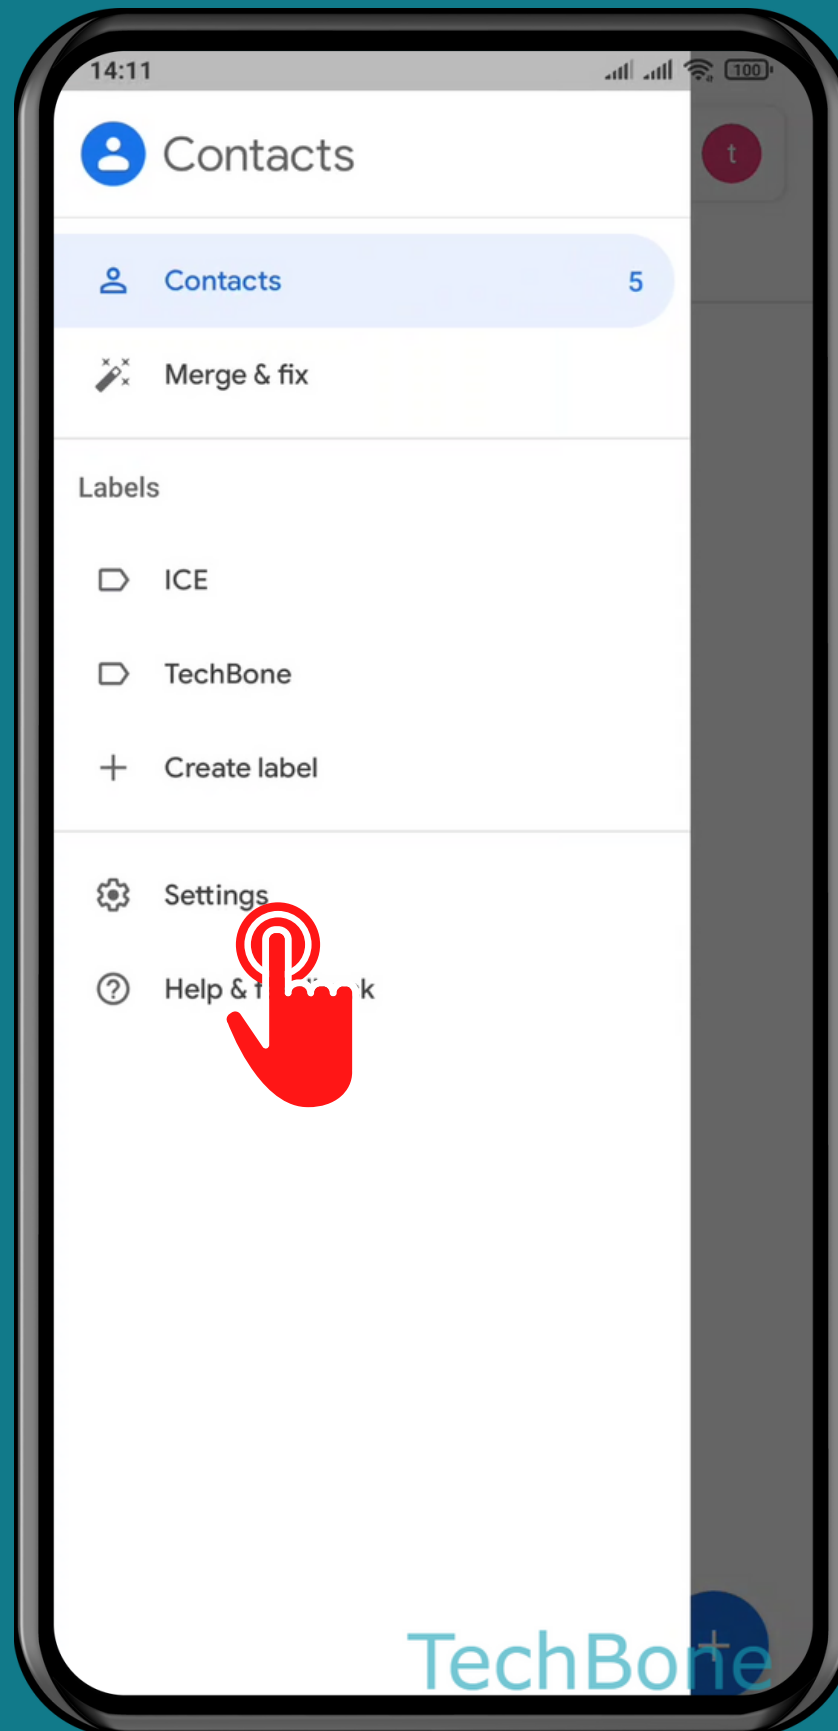

XIAOMI

Contacts - Android 11 - MIUI 12

HOW TO SET DEFAULT ACCOUNT FOR NEW CONTACTS

Tap on Contacts

Open the Menu

Tap on
Settings

Tap on
Default account for
new contacts

Choose an Option