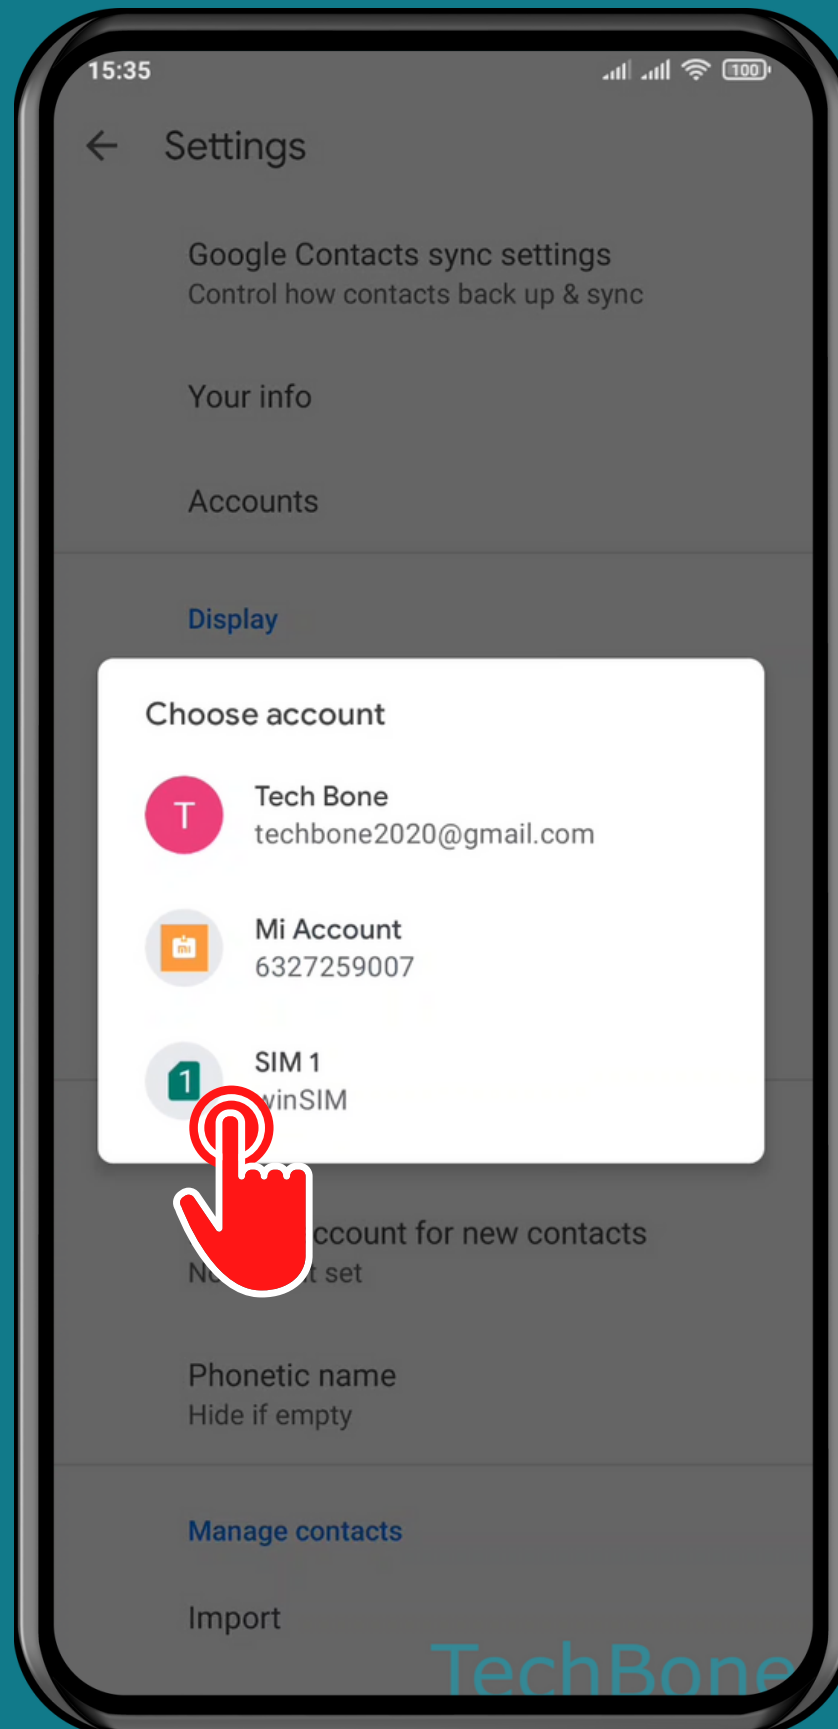

XIAOMI

Contacts - Android 11 - MIUI 12

HOW TO SET DEFAULT ACCOUNT FOR NEW CONTACTS

Tap on Contacts

Open the Menu

Tap on
Settings

Tap on
Default account for
new contacts

Choose an Option