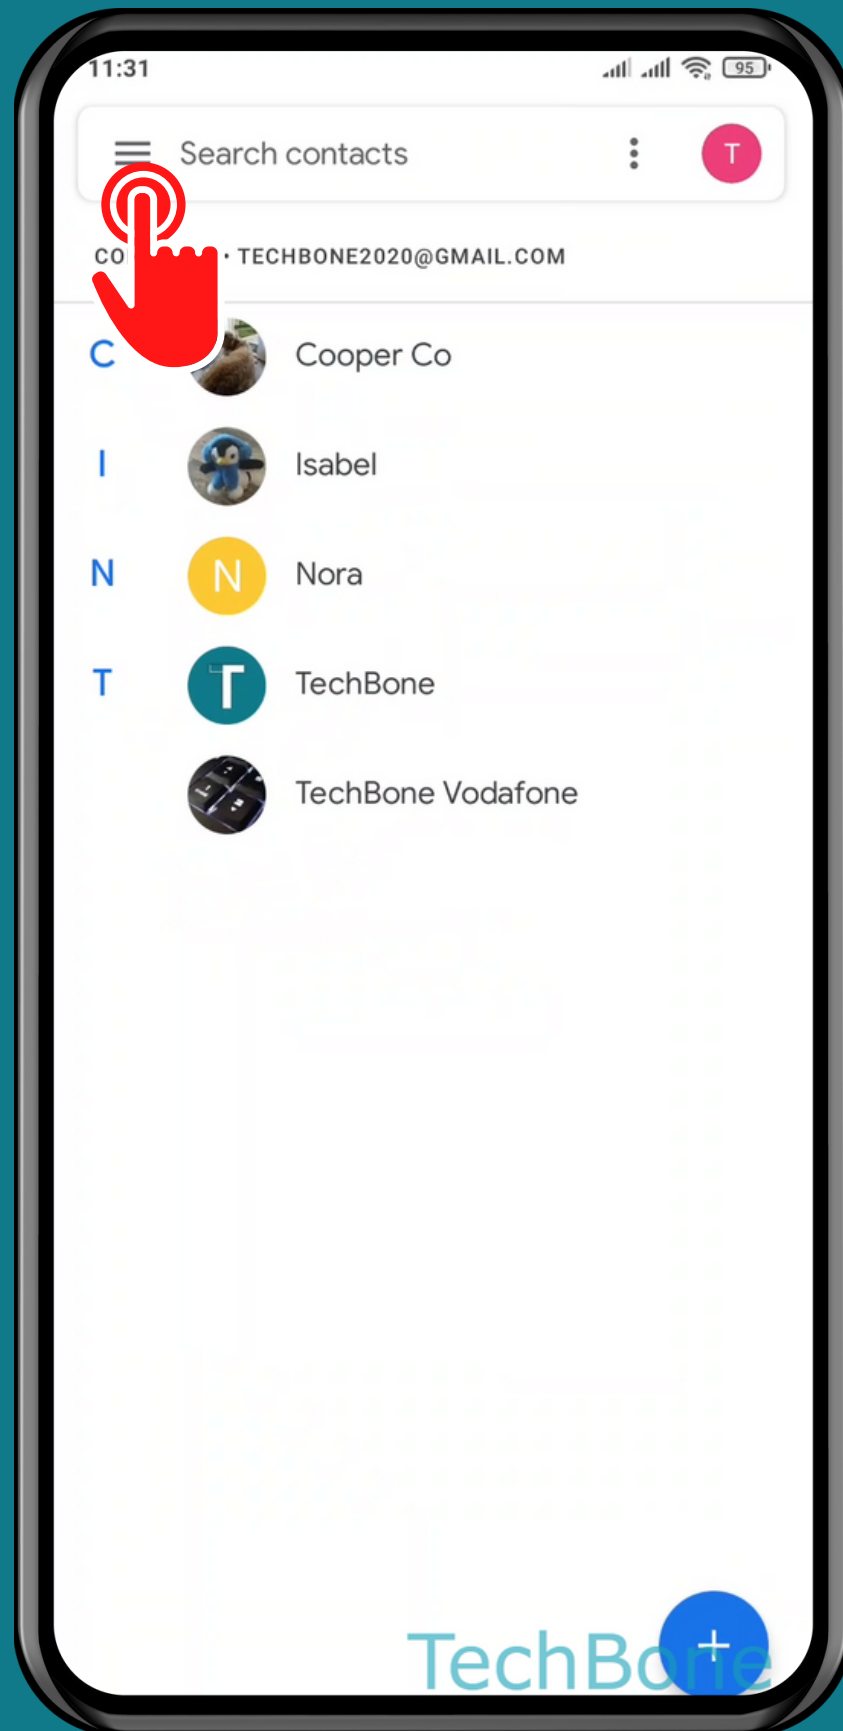

XIAOMI

Contacts - Android 11 - MIUI 12

HOW TO SET DEFAULT ACCOUNT FOR NEW CONTACTS

Tap on Contacts

Open the Menu

Tap on
Settings

Tap on
Default account for
new contacts

Choose an Option