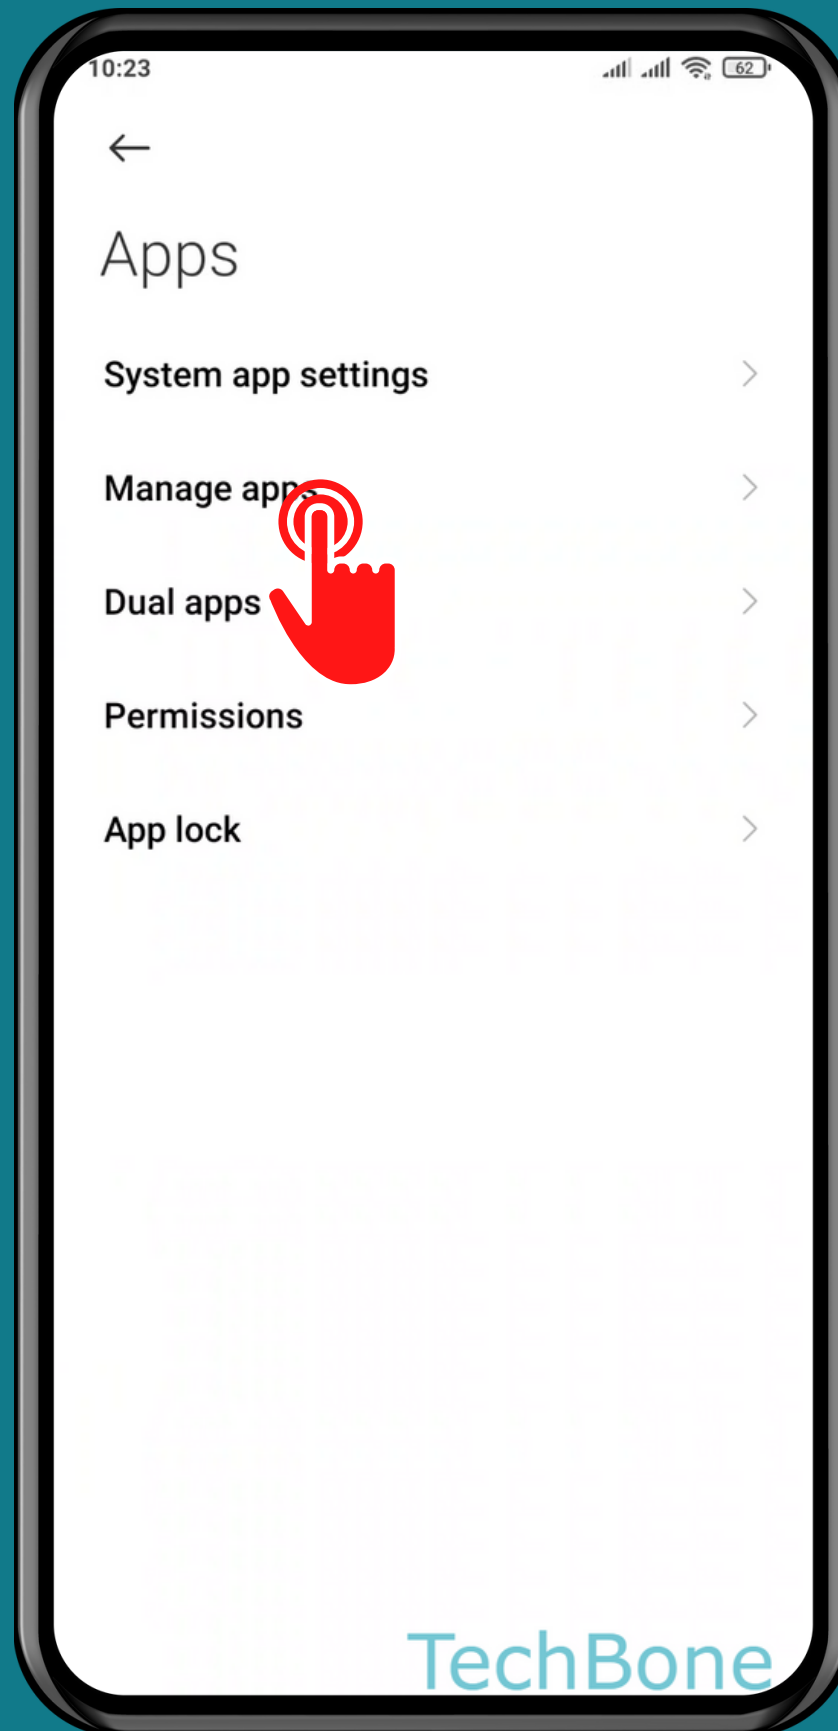

XIAOMI

Android 11 - MIUI 12

HOW TO CHANGE DEFAULT APPS

Tap on **Settings**

Tap on **Apps**

Tap on
Manage apps

Open the Menu

Tap on Default apps

Choose an **option** to
set the **Default app**

Done!