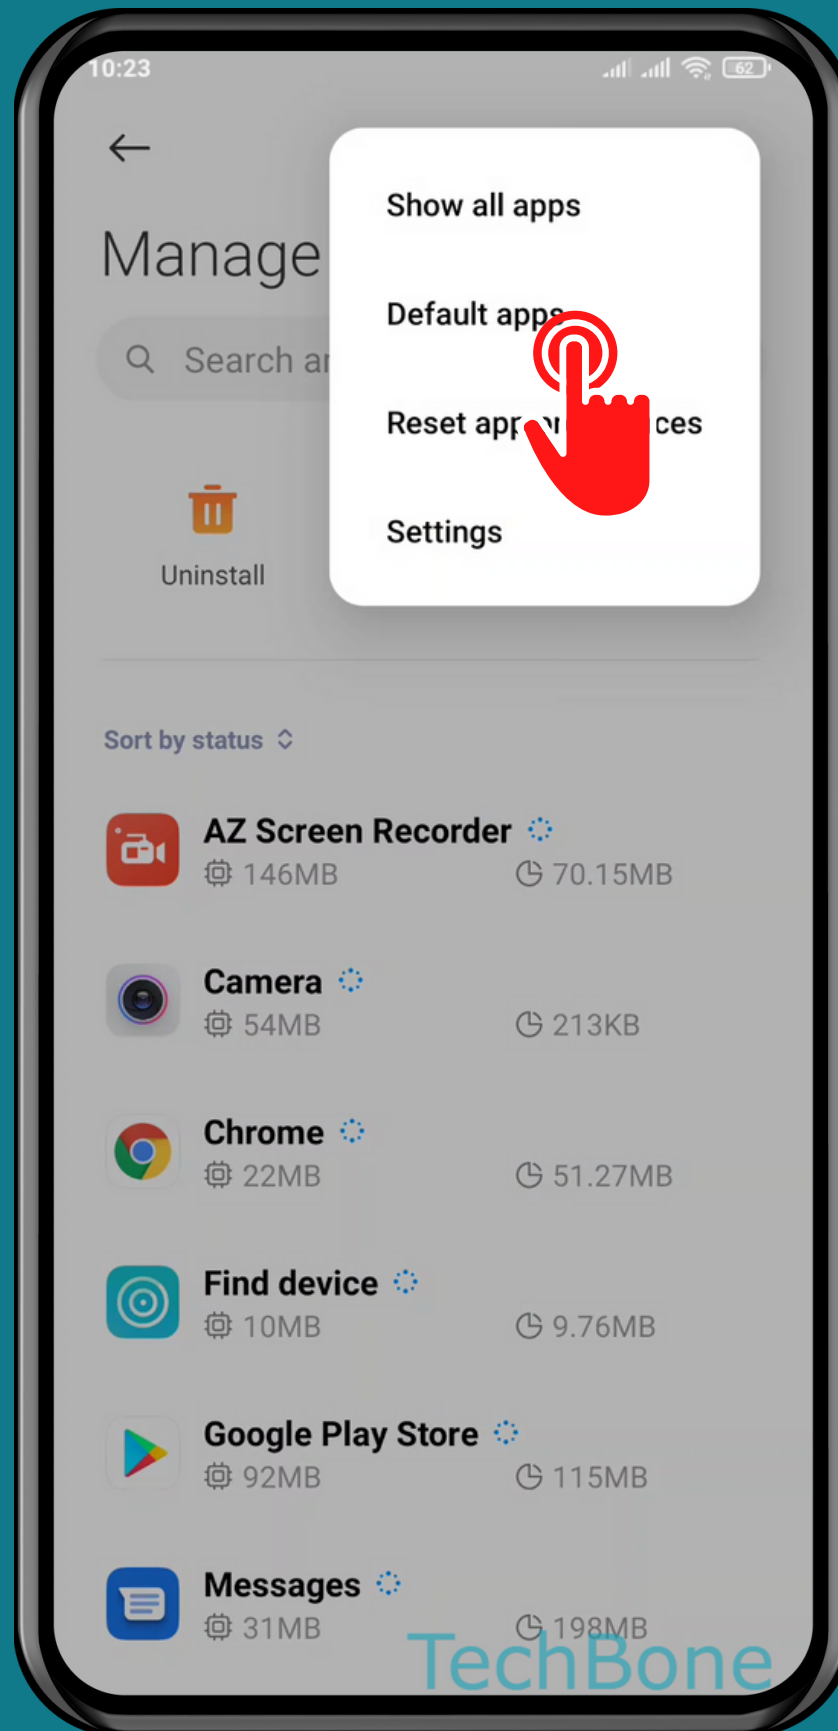

XIAOMI

Android 11 - MIUI 12

HOW TO CHANGE DEFAULT APPS

Tap on **Settings**

Tap on **Apps**

Tap on
Manage apps

Open the Menu

Tap on Default apps

Choose an **option** to
set the **Default app**

Done!