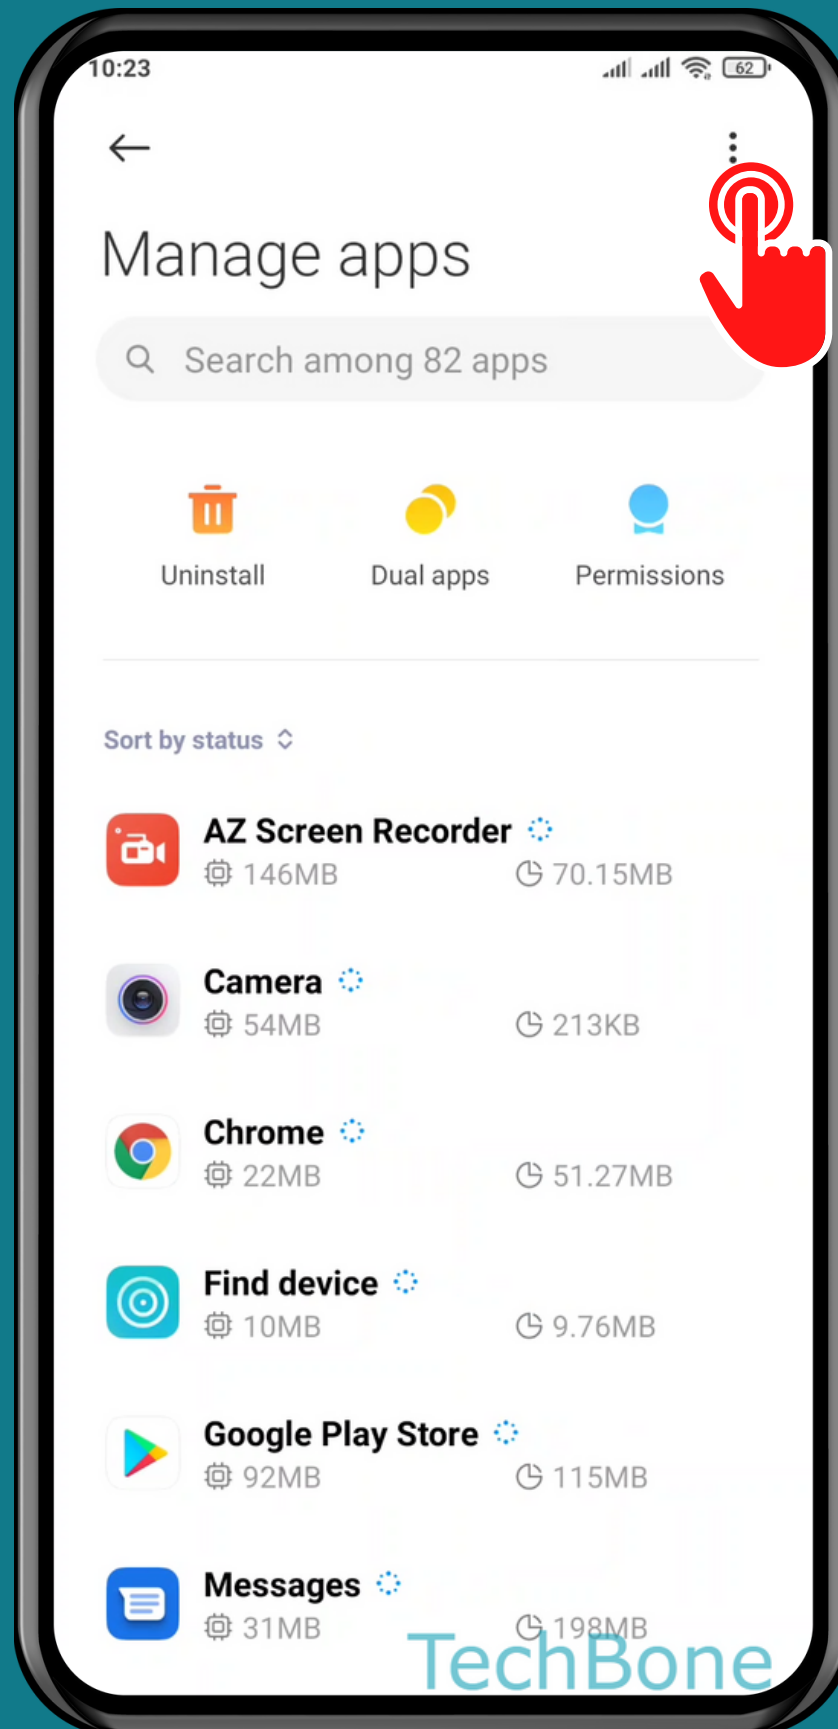

XIAOMI

Android 11 - MIUI 12

HOW TO CHANGE DEFAULT APPS

Tap on **Settings**

Tap on **Apps**

Tap on
Manage apps

Open the Menu

Tap on Default apps

Choose an **option** to
set the **Default app**

Done!