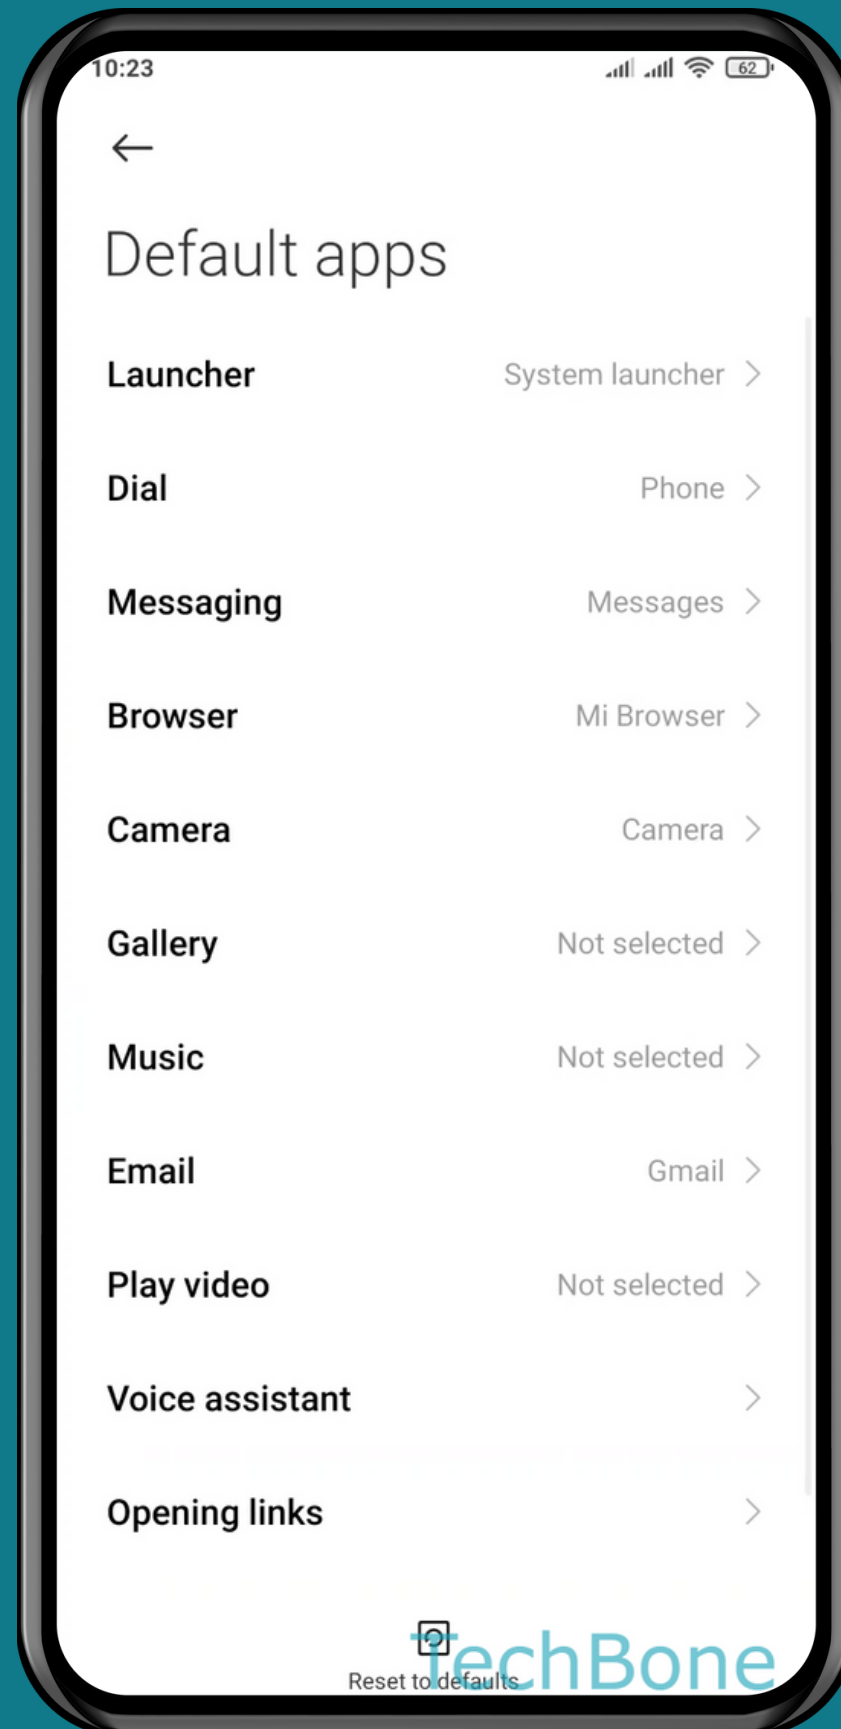

XIAOMI

Android 11 - MIUI 12

HOW TO CHANGE DEFAULT APPS

Tap on **Settings**

Tap on **Apps**

Tap on
Manage apps

Open the Menu

Tap on Default apps

Choose an **option** to
set the **Default app**

Done!