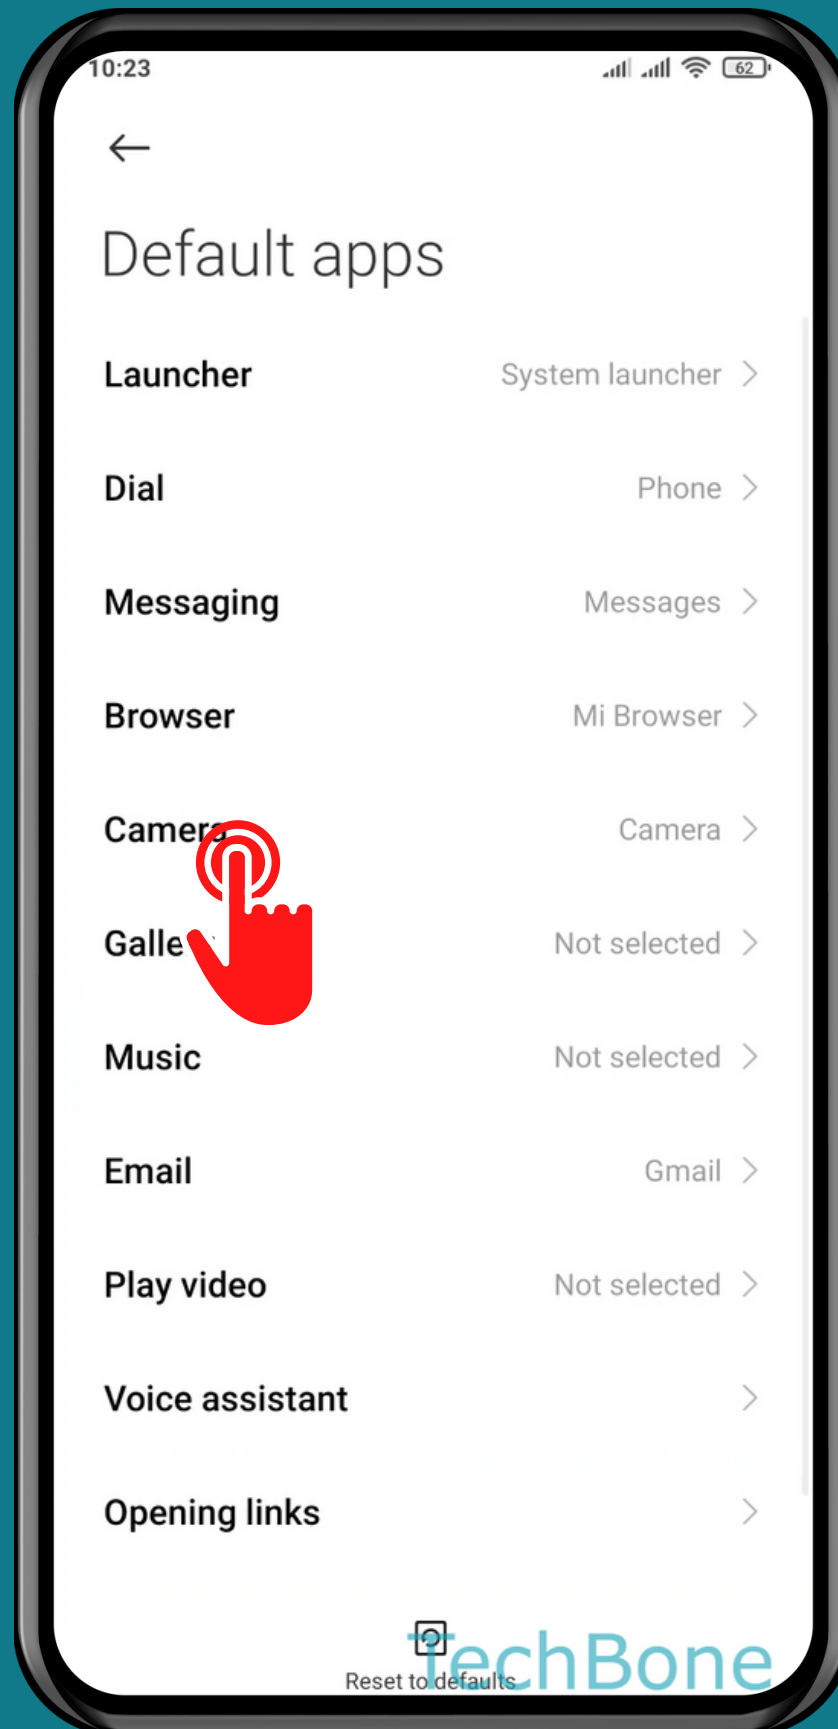

XIAOMI

Android 11 - MIUI 12

HOW TO CHANGE DEFAULT APPS

Tap on **Settings**

Tap on **Apps**

Tap on
Manage apps

Open the Menu

Tap on Default apps

Choose an **option** to
set the **Default app**

Done!