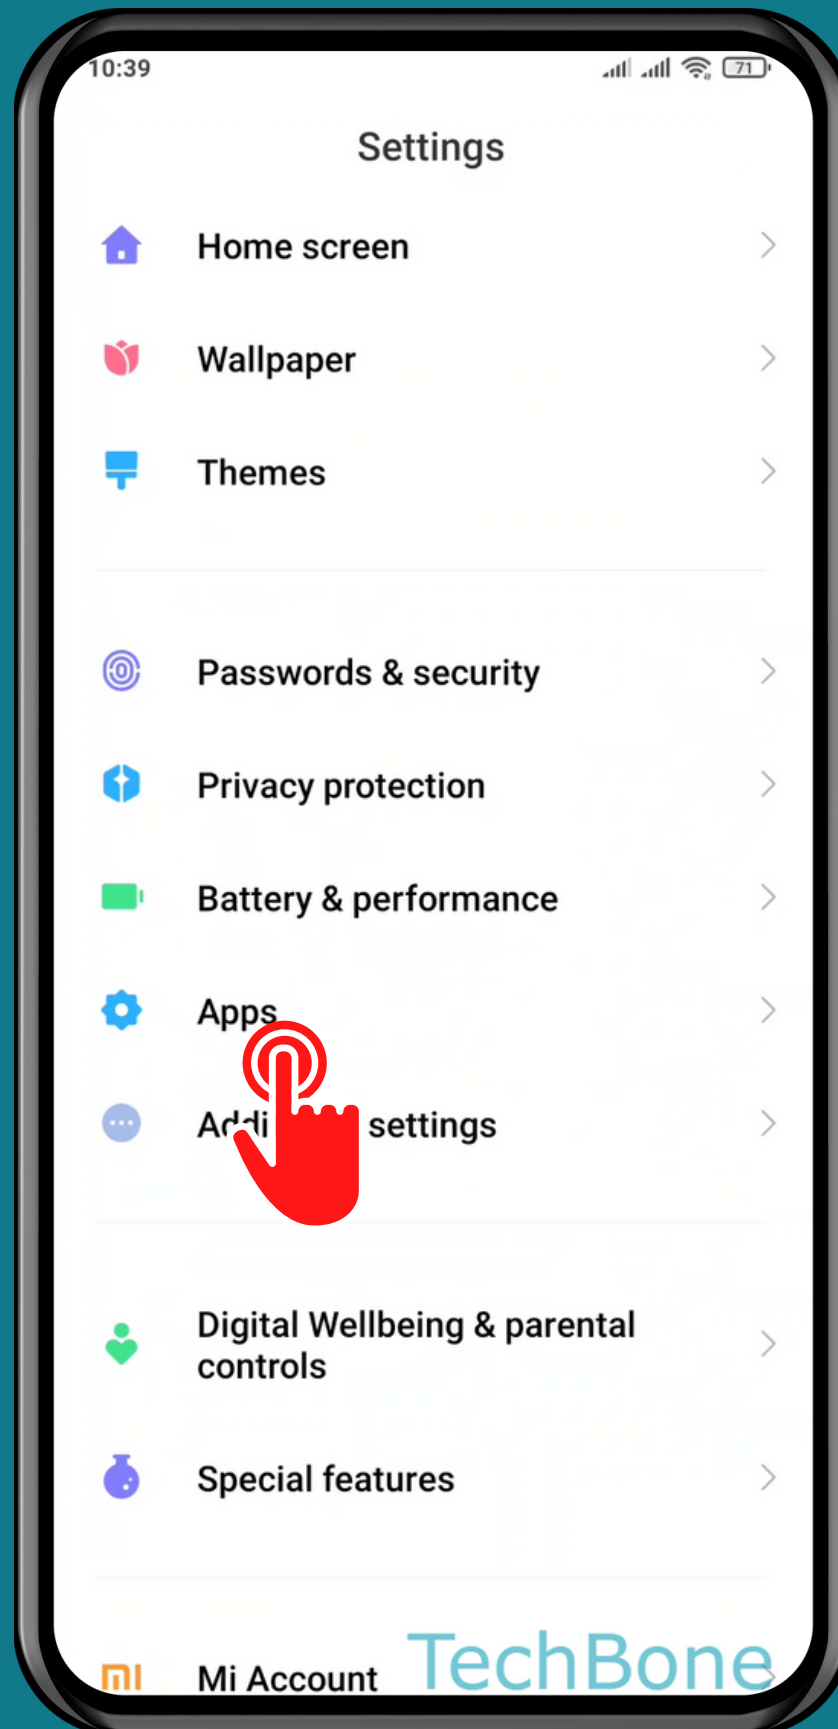

XIAOMI

Android 11 - MIUI 12

HOW TO CHANGE DEFAULT APPS

Tap on **Settings**

Tap on **Apps**

Tap on
Manage apps

Open the Menu

Tap on Default apps

Choose an **option** to
set the **Default app**

Done!