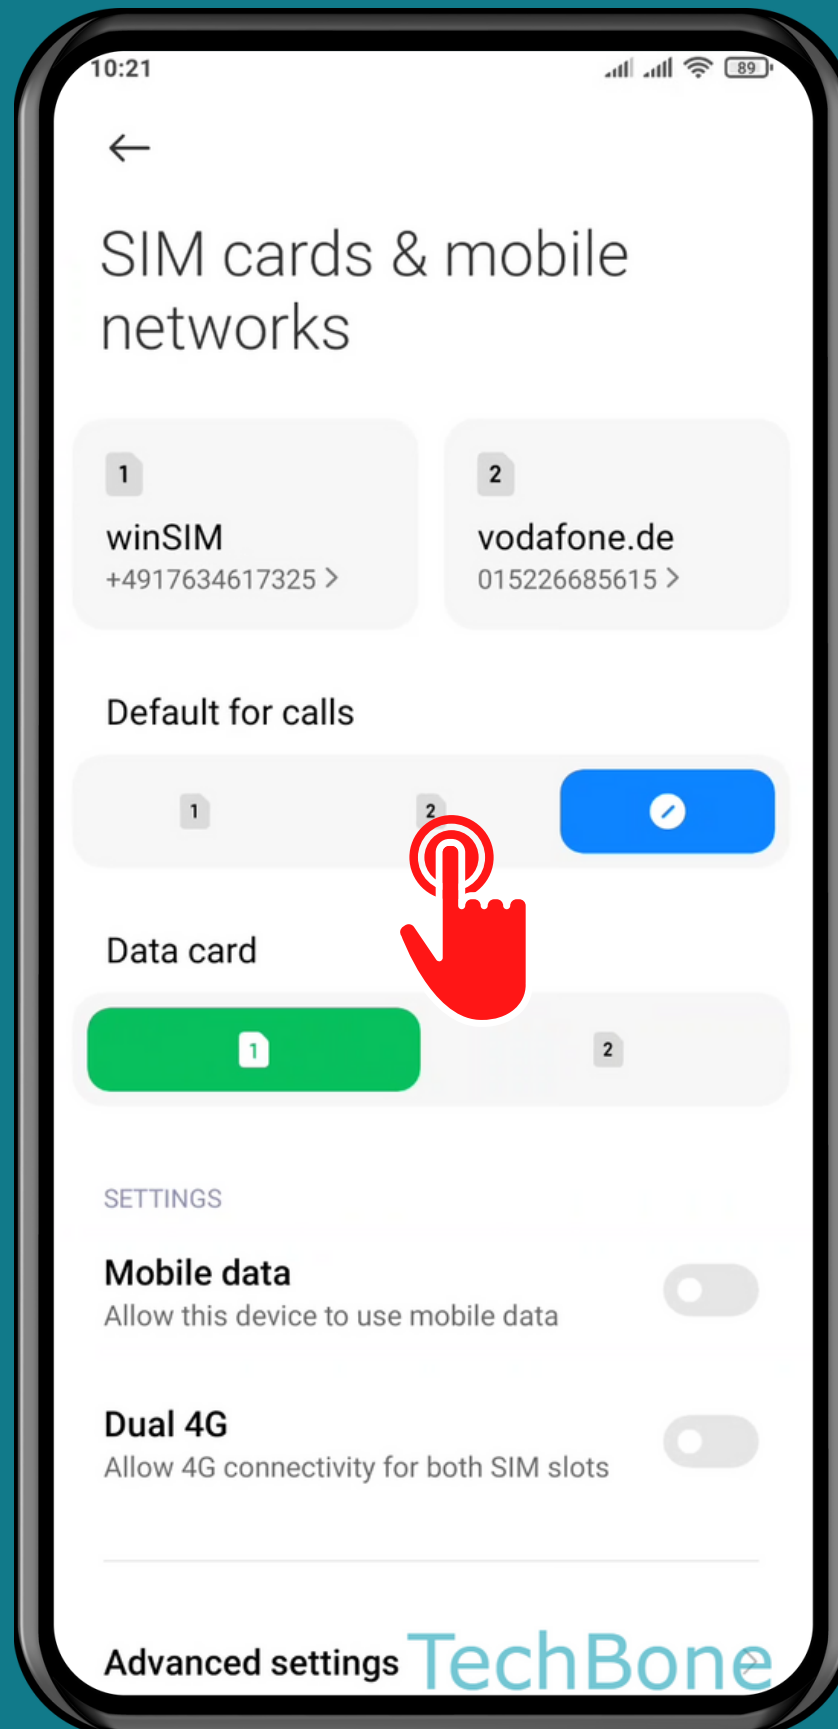

XIAOMI

Android 11 - MIUI 12

HOW TO SET DEFAULT SIM CARD FOR CALLS

Tap on **Settings**

Tap on SIM cards & mobile networks

Choose **SIM 1 / 2** or
Select **SIM card to dial**

Done!