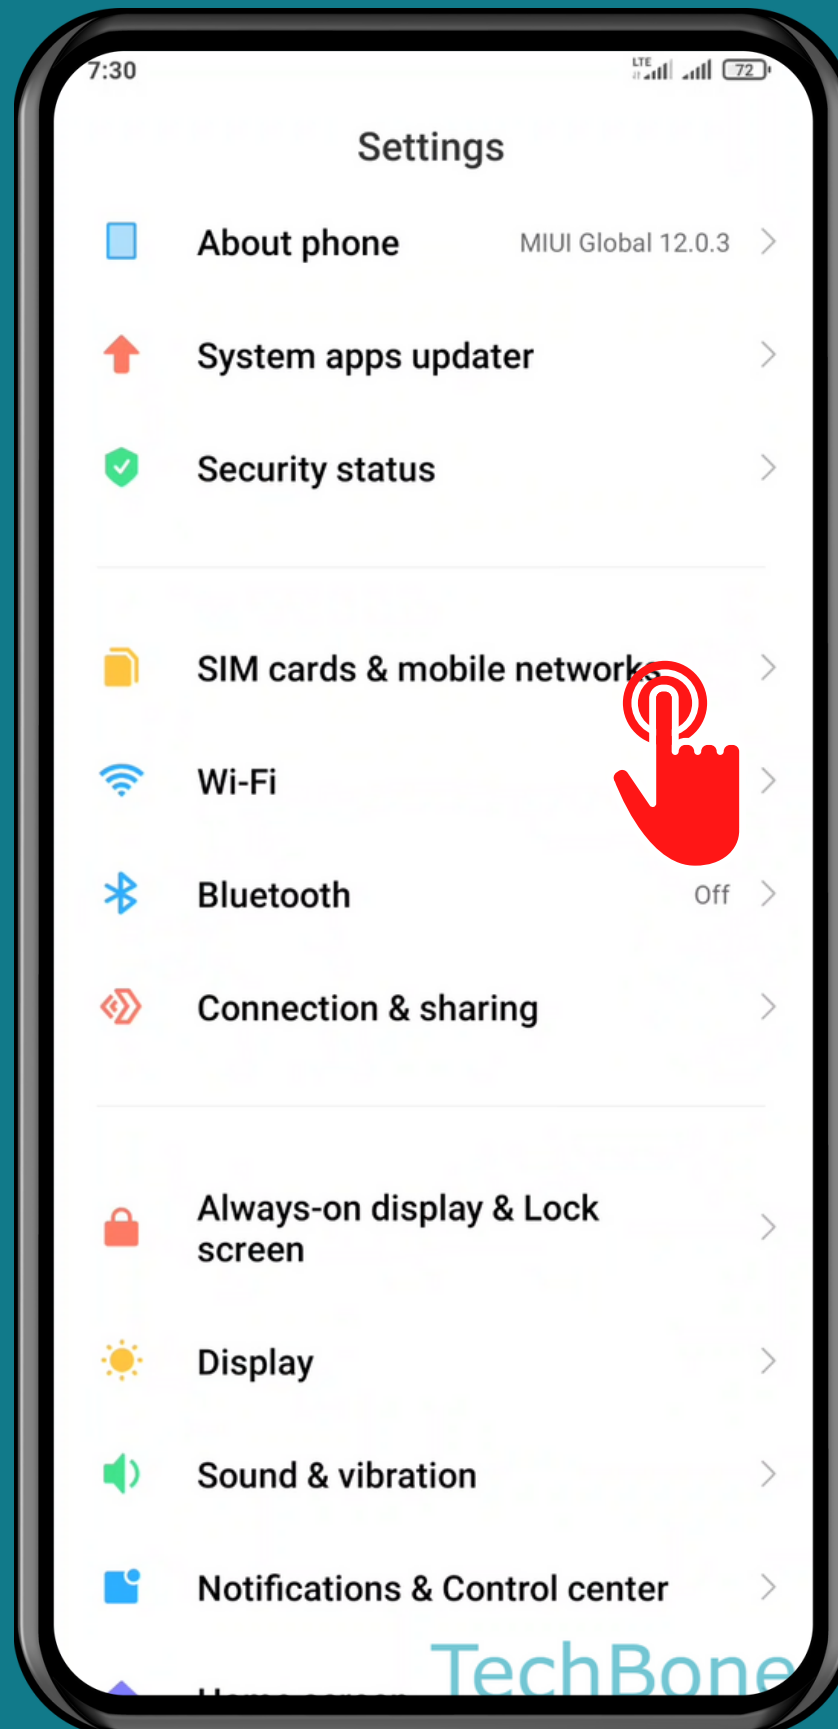

XIAOMI

Android 11 - MIUI 12

HOW TO SET DEFAULT SIM CARD FOR CALLS

Tap on **Settings**

Tap on SIM cards & mobile networks

Choose **SIM 1 / 2** or
Select **SIM card to dial**

Done!