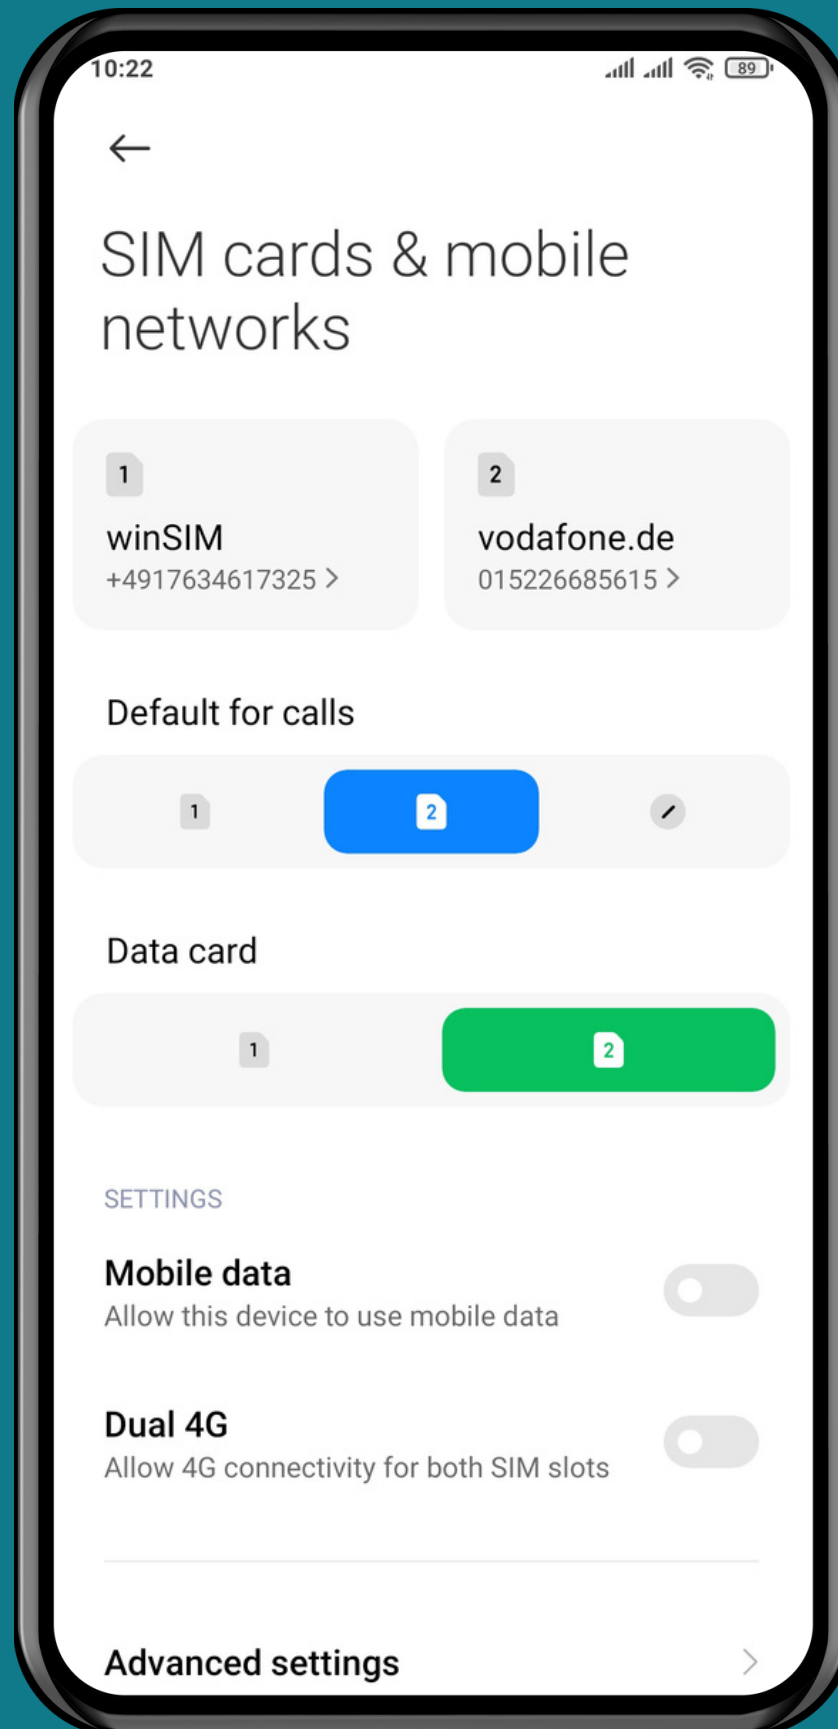

XIAOMI

Android 11 - MIUI 12

HOW TO SET DEFAULT SIM CARD FOR CALLS

Tap on **Settings**

Tap on SIM cards & mobile networks

Choose **SIM 1 / 2** or
Select **SIM card to dial**

Done!