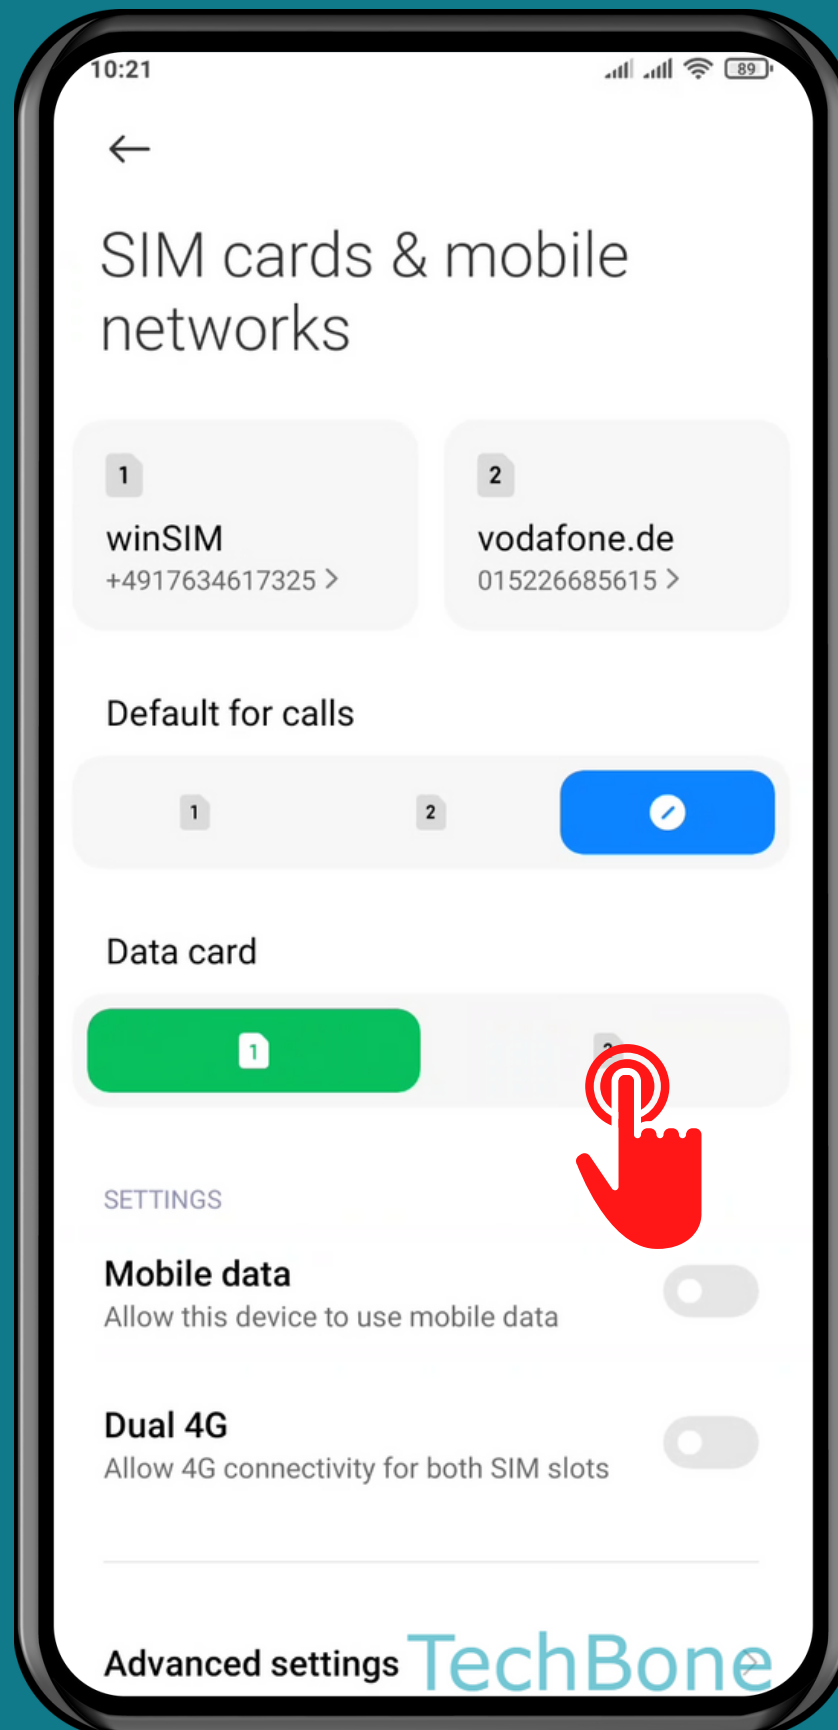

# HOW TO SET DEFAULT SIM CARD FOR MOBILE DATA

Tap on **Settings**

# Tap on SIM cards & mobile networks

Choose **SIM 1 / 2** to  
set the default Data  
card

Done!