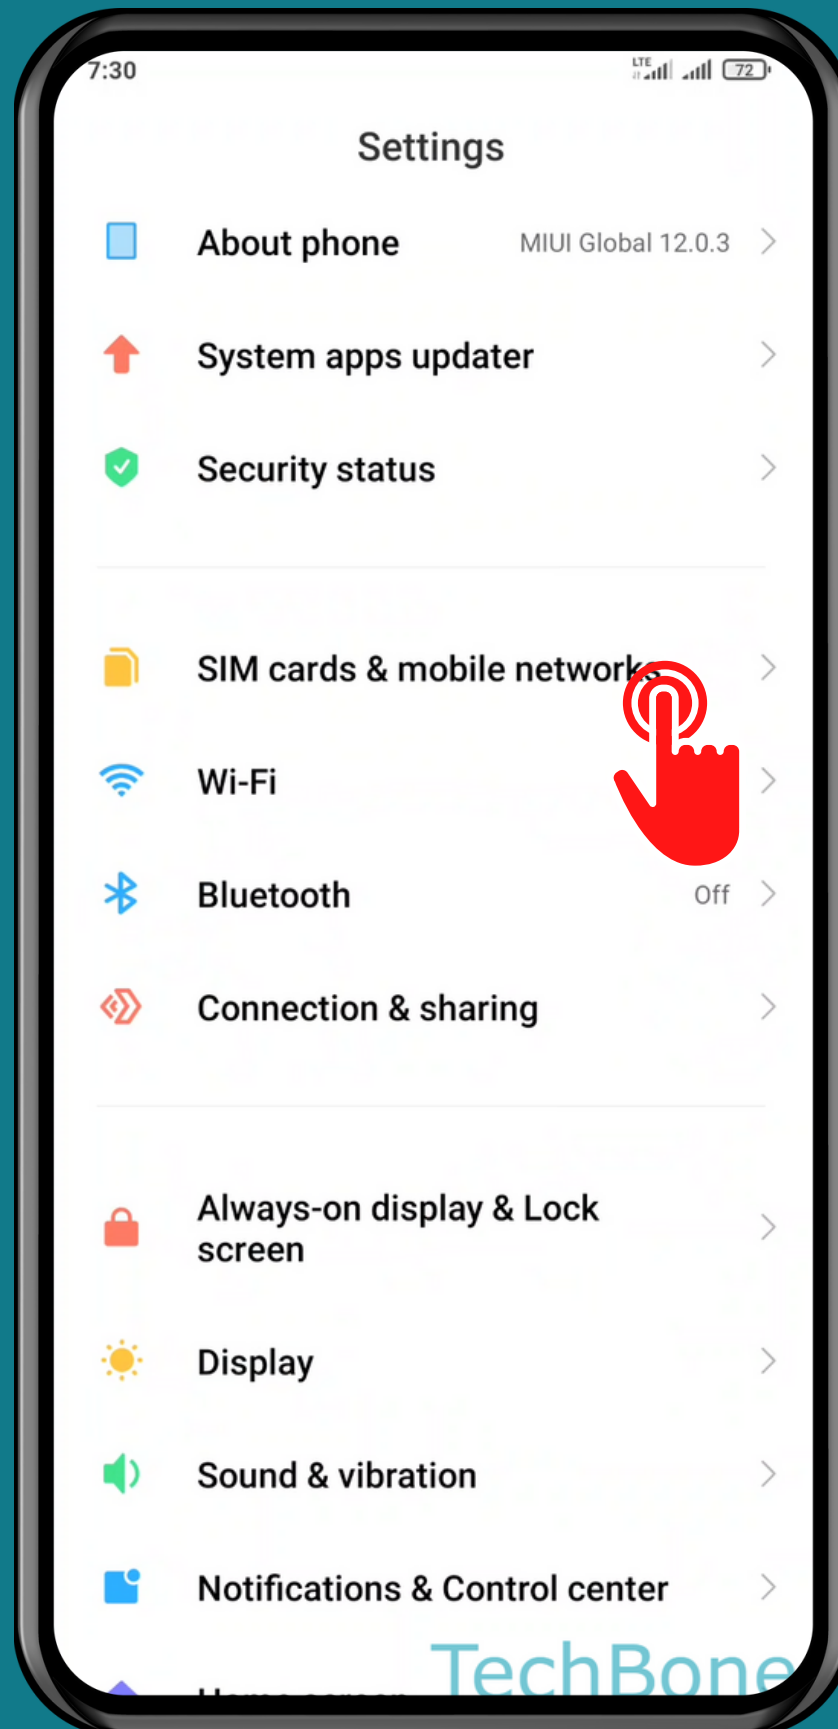

# HOW TO SET DEFAULT SIM CARD FOR MOBILE DATA

Tap on **Settings**

# Tap on SIM cards & mobile networks

Choose **SIM 1 / 2** to  
set the default Data  
card

Done!