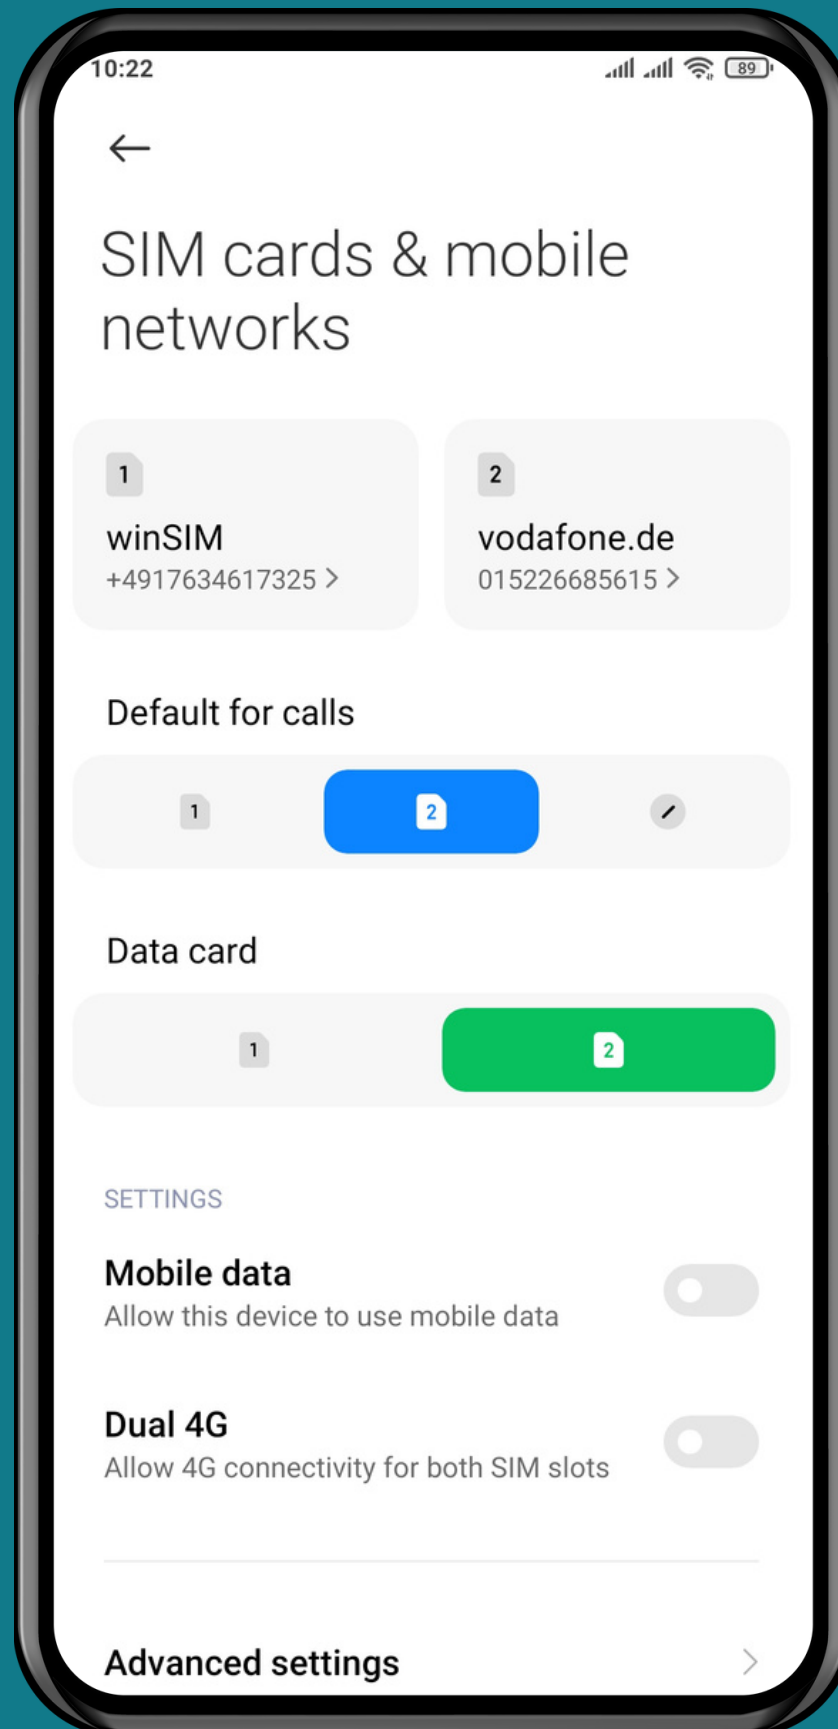

XIAOMI

Android 11 - MIUI 12

# HOW TO SET DEFAULT SIM CARD FOR MOBILE DATA

Tap on **Settings**

# Tap on SIM cards & mobile networks

Choose **SIM 1 / 2** to  
set the default Data  
card

Done!