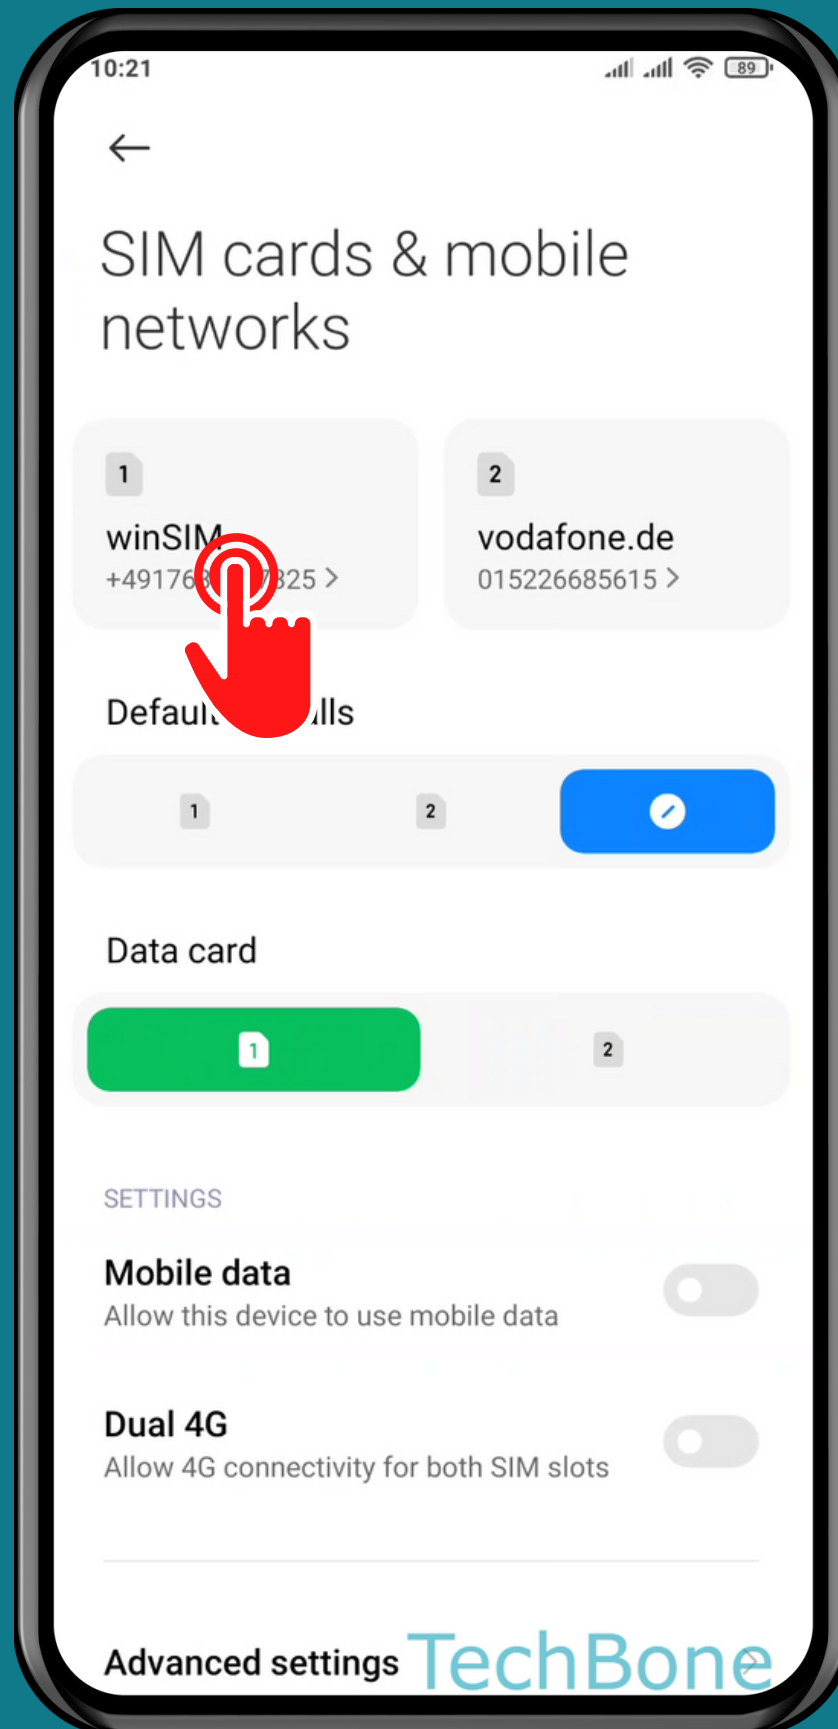

XIAOMI

Android 11 - MIUI 12

HOW TO DELETE ACCESS POINT NAMES (APN)

Tap on **Settings**

Tap on SIM cards & mobile networks

Choose **SIM 1** or **SIM 2**

Tap on
Access Point Names

Open the **Menu**

Tap on **More**

Tap on **Delete APN**

Done!