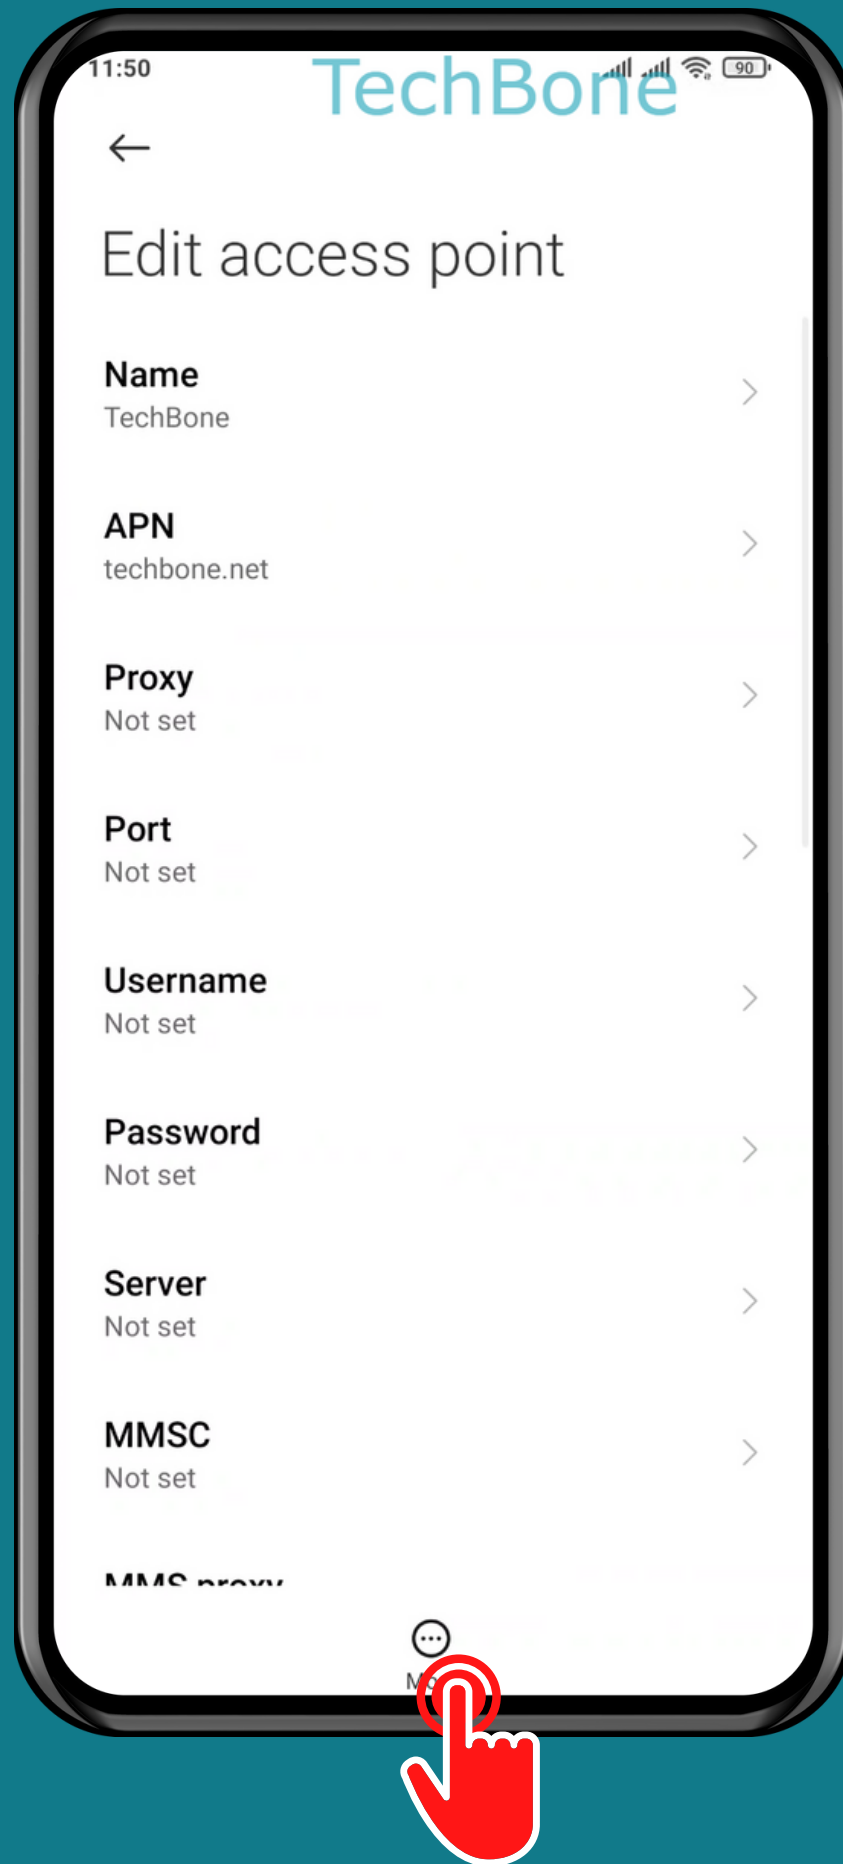

XIAOMI

Android 11 - MIUI 12

HOW TO DELETE ACCESS POINT NAMES (APN)

Tap on **Settings**

Tap on SIM cards & mobile networks

Choose **SIM 1** or **SIM 2**

Tap on
Access Point Names

Open the **Menu**

Tap on **More**

Tap on **Delete APN**

Done!