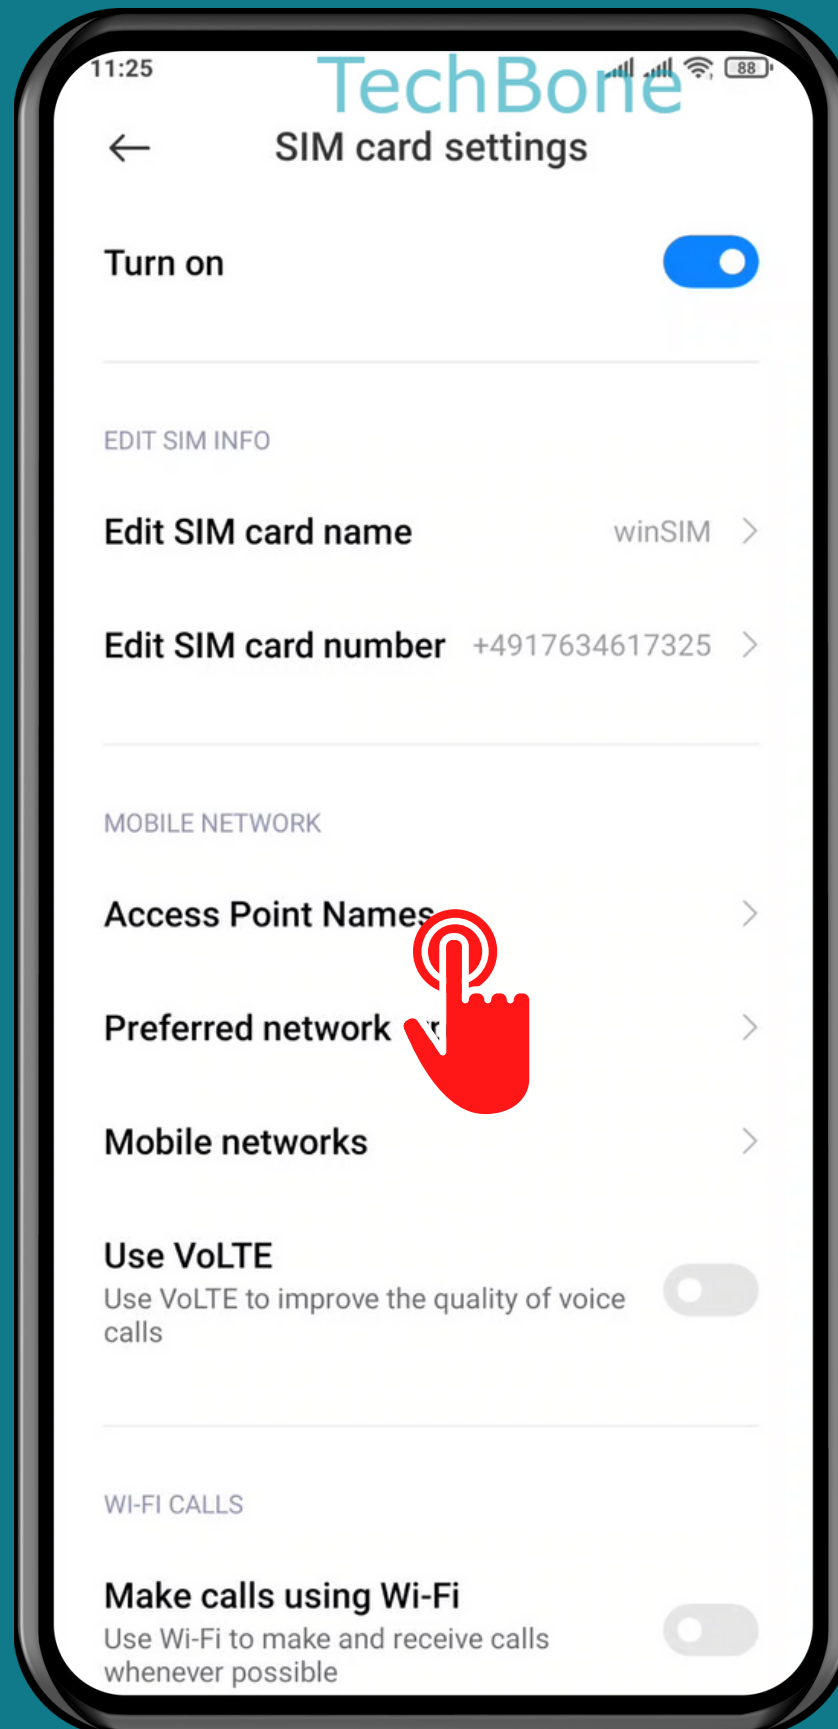

XIAOMI

Android 11 - MIUI 12

HOW TO DELETE ACCESS POINT NAMES (APN)

Tap on **Settings**

Tap on SIM cards & mobile networks

Choose **SIM 1** or **SIM 2**

Tap on
Access Point Names

Open the **Menu**

Tap on **More**

Tap on **Delete APN**

Done!