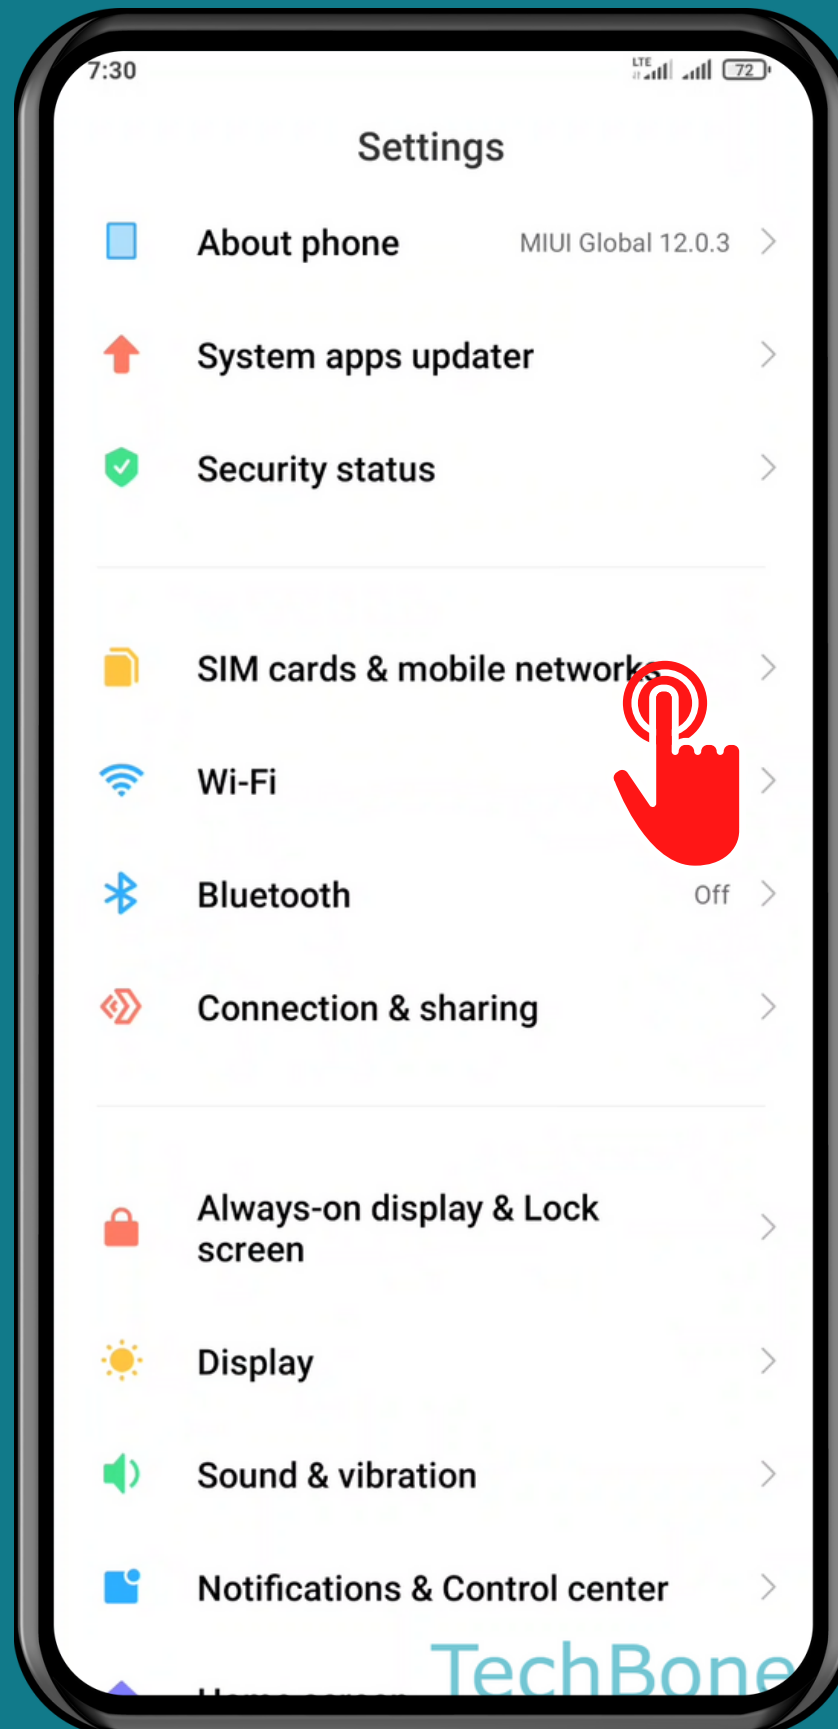

XIAOMI

Android 11 - MIUI 12

HOW TO DELETE ACCESS POINT NAMES (APN)

Tap on **Settings**

Tap on SIM cards & mobile networks

Choose **SIM 1** or **SIM 2**

Tap on
Access Point Names

Open the **Menu**

Tap on **More**

Tap on **Delete APN**

Done!