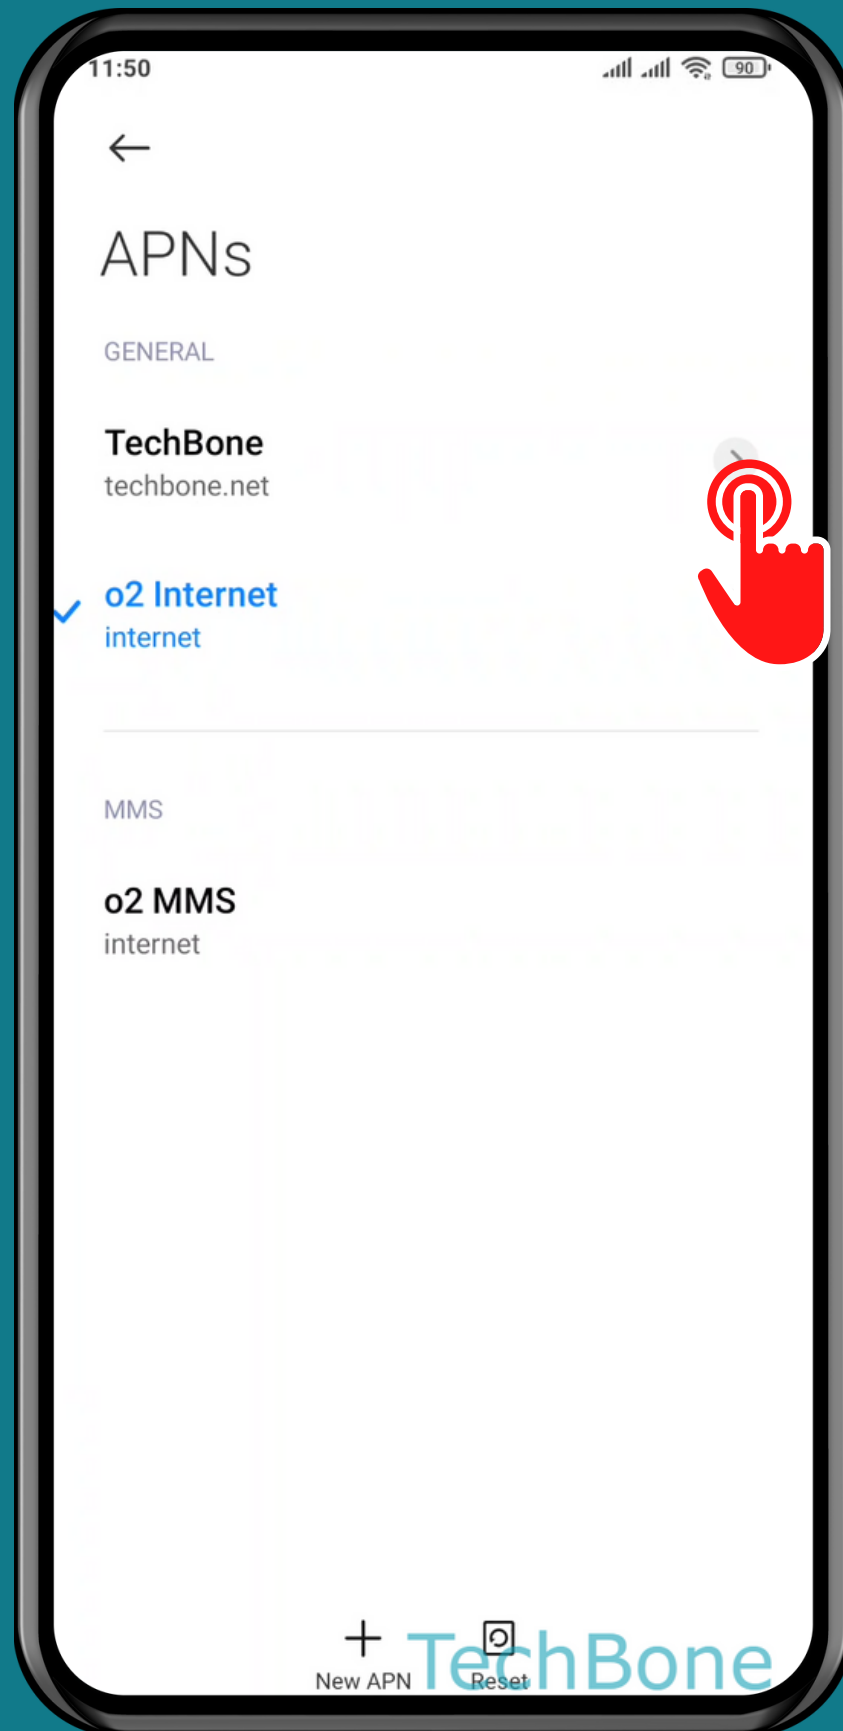

XIAOMI

Android 11 - MIUI 12

HOW TO DELETE ACCESS POINT NAMES (APN)

Tap on **Settings**

Tap on SIM cards & mobile networks

Choose **SIM 1** or **SIM 2**

Tap on
Access Point Names

Open the **Menu**

Tap on **More**

Tap on **Delete APN**

Done!