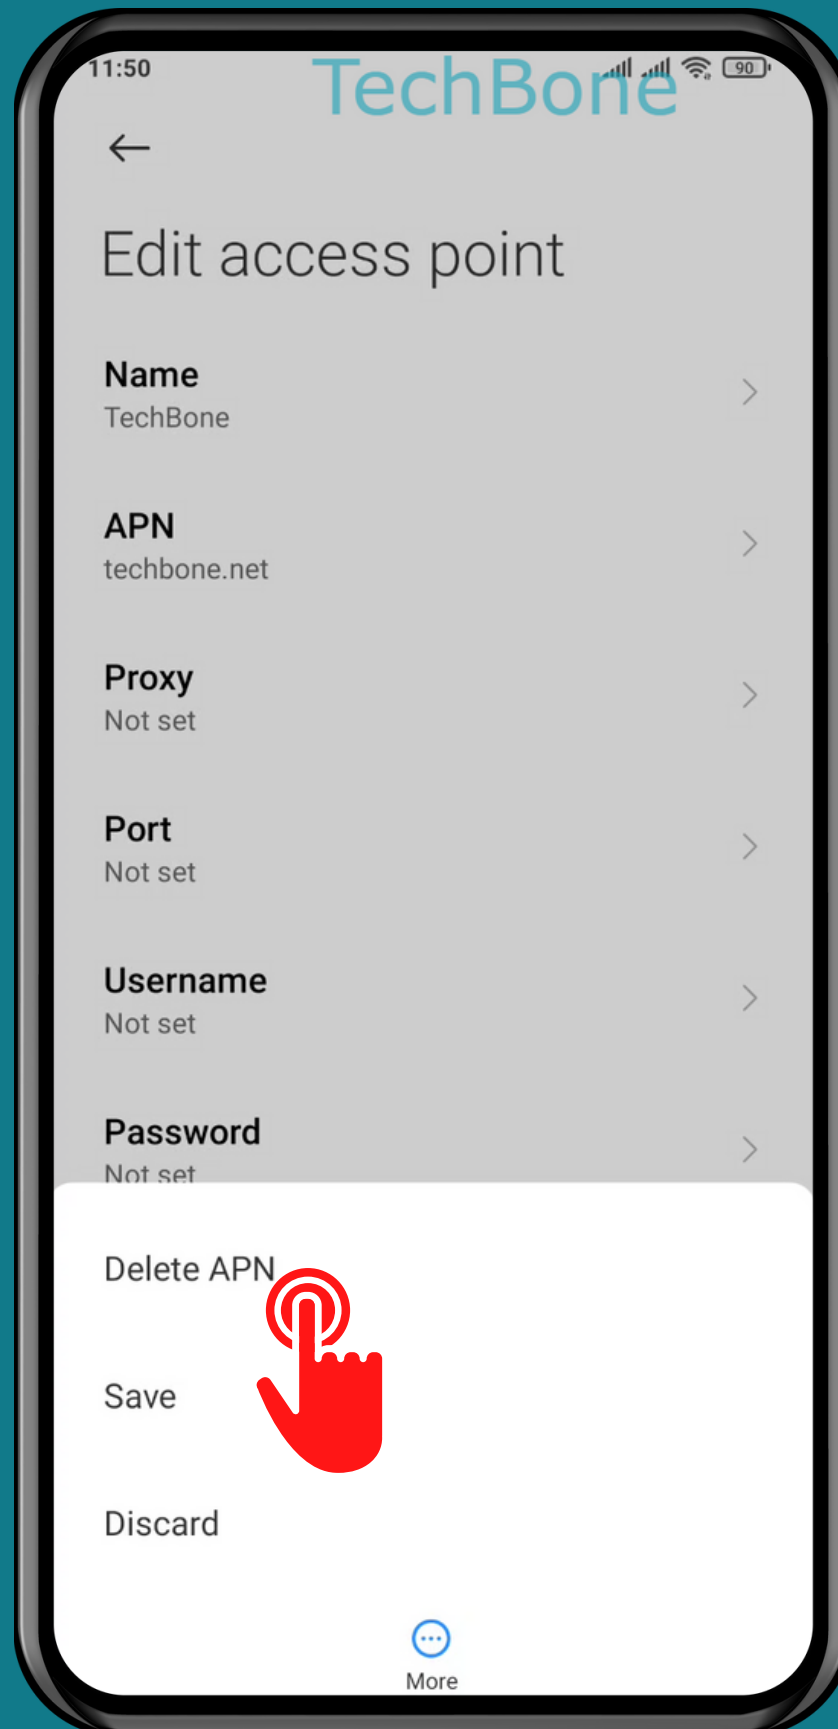

XIAOMI

Android 11 - MIUI 12

HOW TO DELETE ACCESS POINT NAMES (APN)

Tap on **Settings**

Tap on SIM cards & mobile networks

Choose **SIM 1** or **SIM 2**

Tap on
Access Point Names

Open the **Menu**

Tap on **More**

Tap on **Delete APN**

Done!