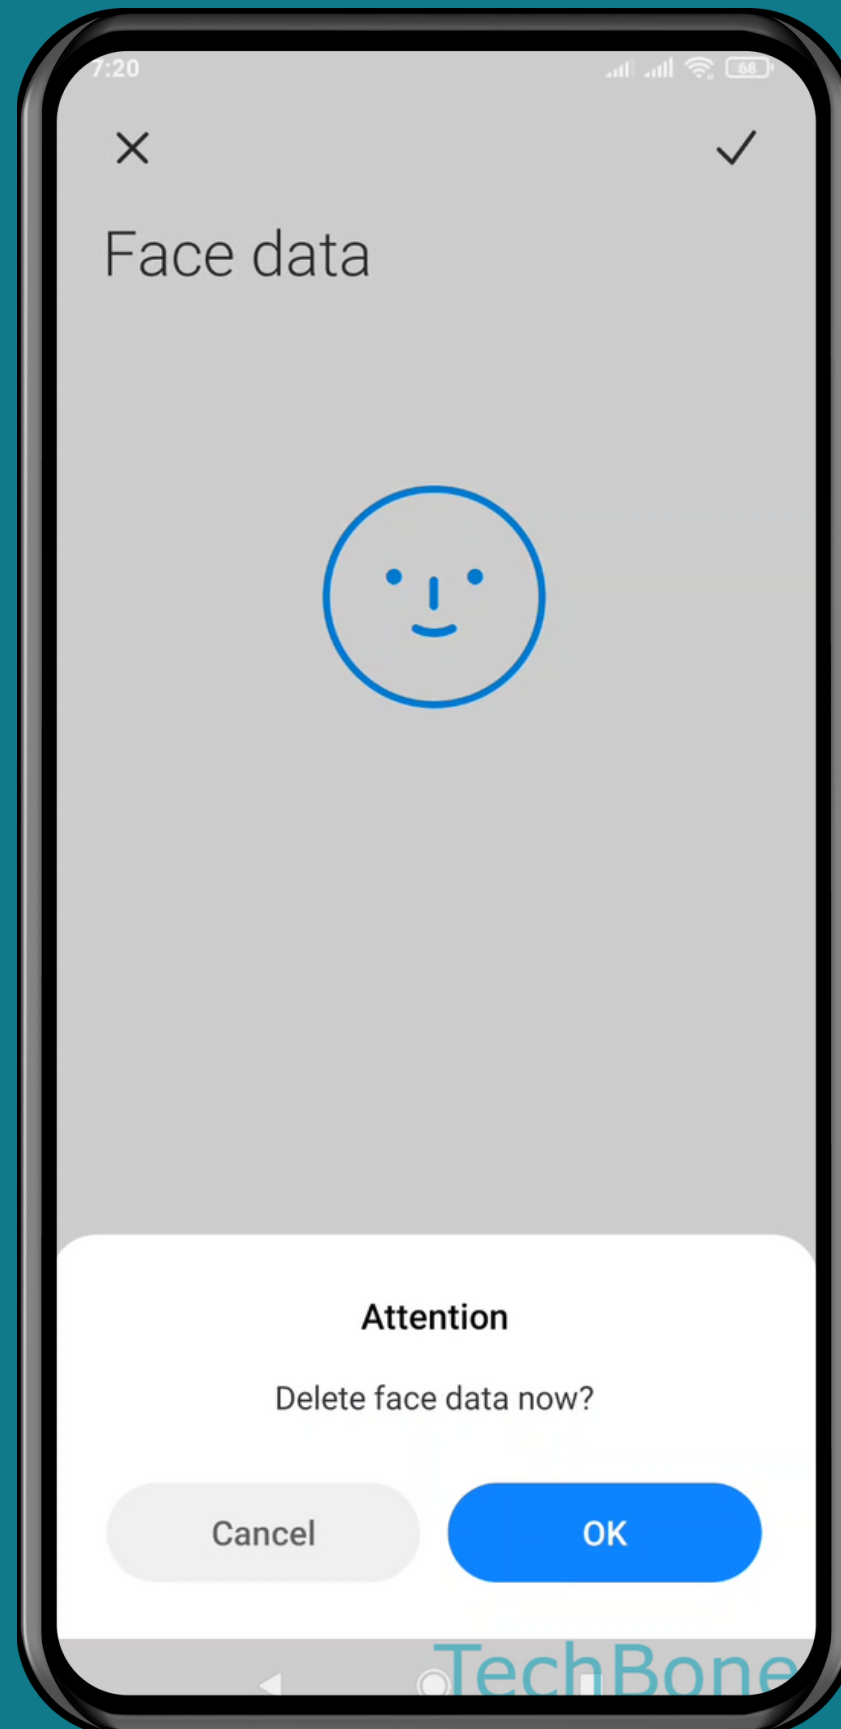

XIAOMI

Android 11 - MIUI 12

HOW TO DELETE FACE DATA

Tap on **Settings**

Tap on Passwords & security

Tap on
Face unlock

Enter the current
Pattern, PIN or
Password

Choose the Face data

Tap on
Delete face data

Tap on **OK**

Done!