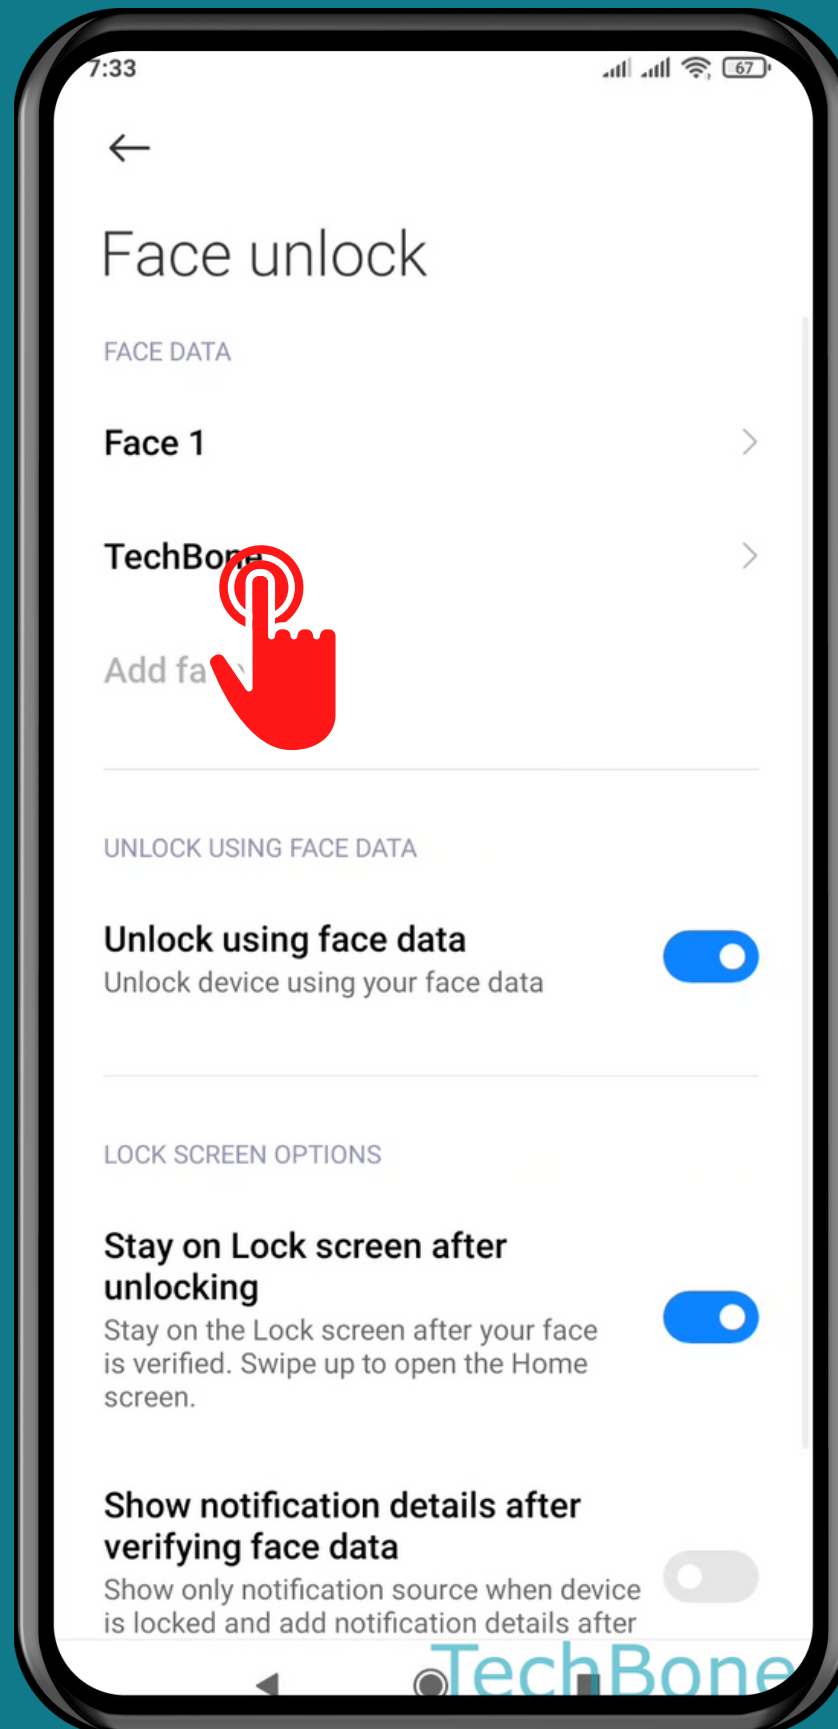

XIAOMI

Android 11 - MIUI 12

HOW TO DELETE FACE DATA

Tap on **Settings**

Tap on Passwords & security

Tap on
Face unlock

Enter the current
Pattern, PIN or
Password

Choose the Face data

Tap on
Delete face data

Tap on **OK**

Done!