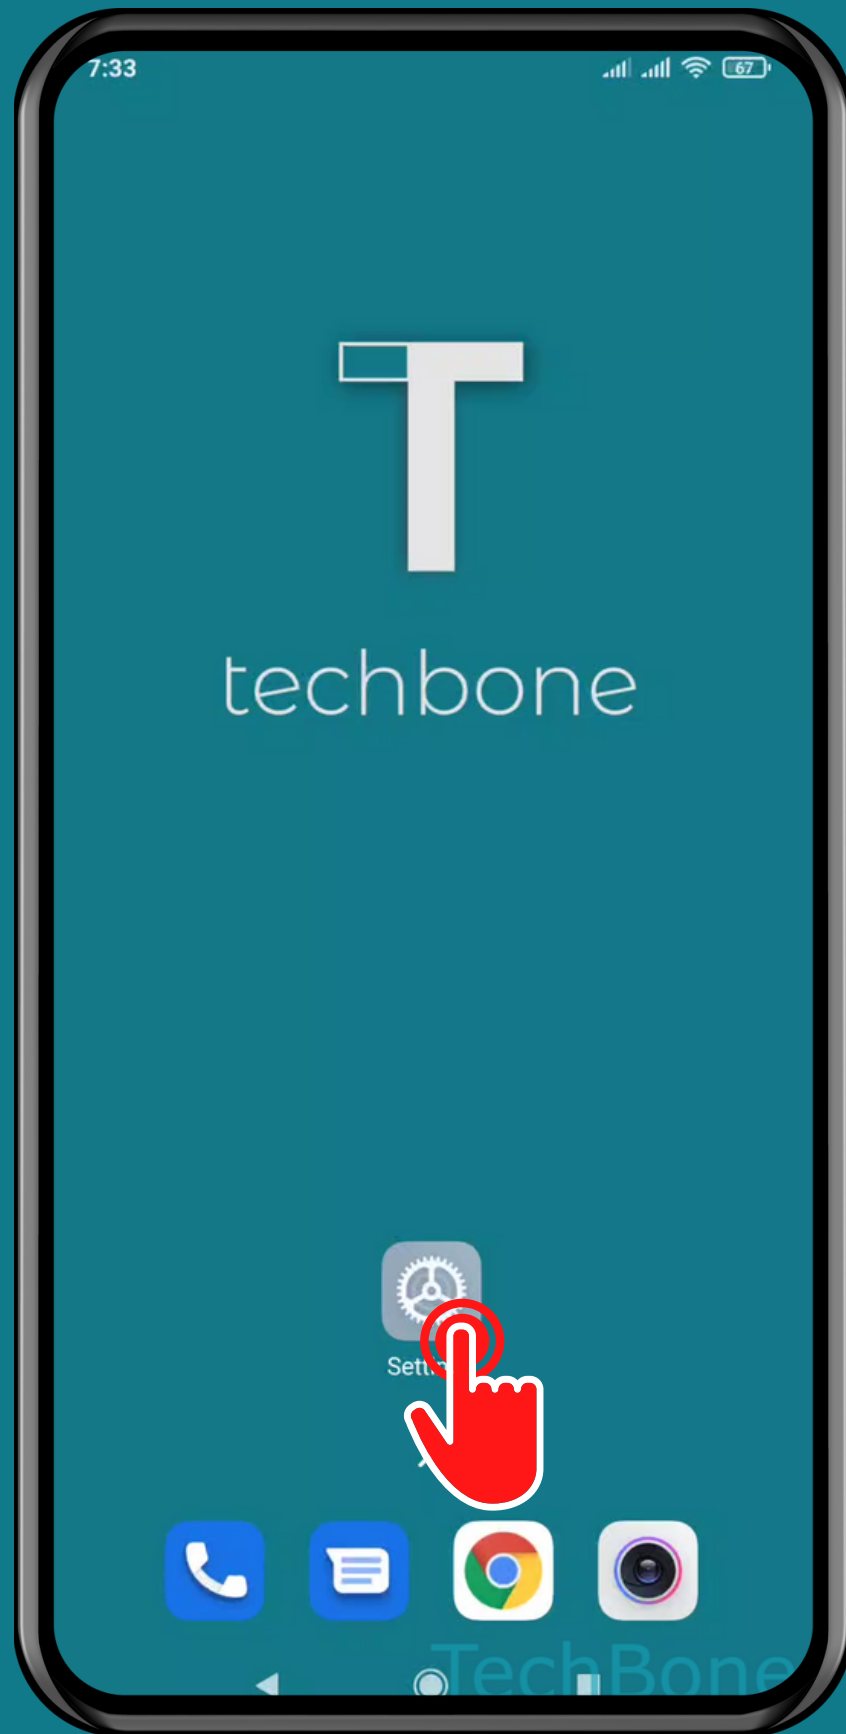

XIAOMI

Android 11 - MIUI 12

HOW TO DELETE FACE DATA

Tap on **Settings**

Tap on Passwords & security

Tap on
Face unlock

Enter the current
Pattern, PIN or
Password

Choose the Face data

Tap on
Delete face data

Tap on **OK**

Done!