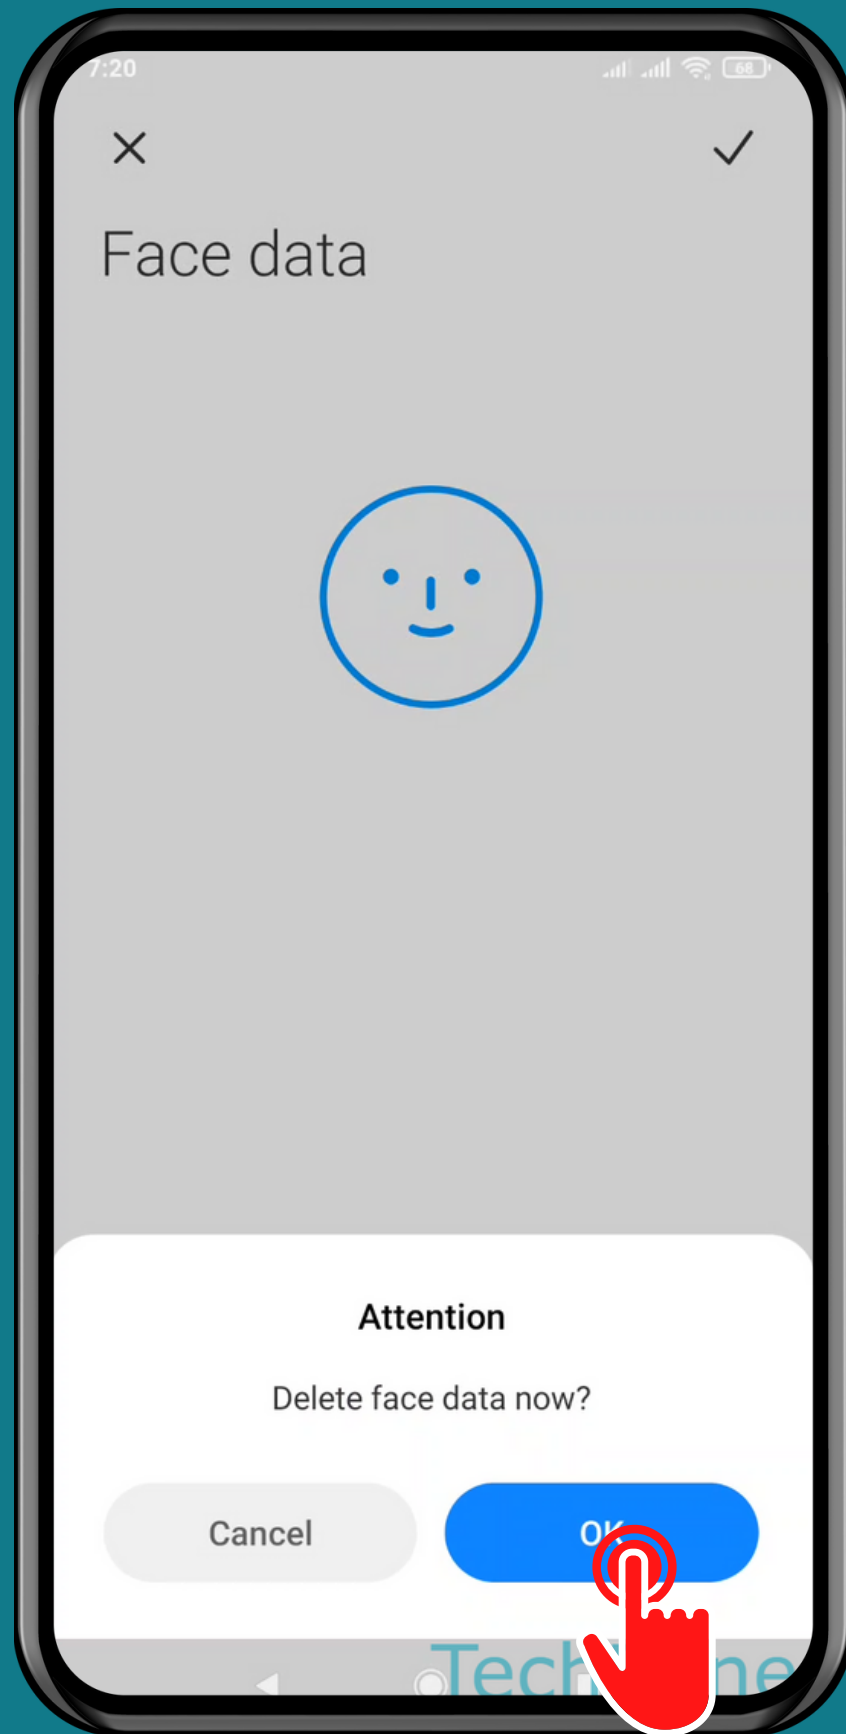

XIAOMI

Android 11 - MIUI 12

HOW TO DELETE FACE DATA

Tap on **Settings**

Tap on Passwords & security

Tap on
Face unlock

Enter the current
Pattern, PIN or
Password

Choose the Face data

Tap on
Delete face data

Tap on **OK**

Done!