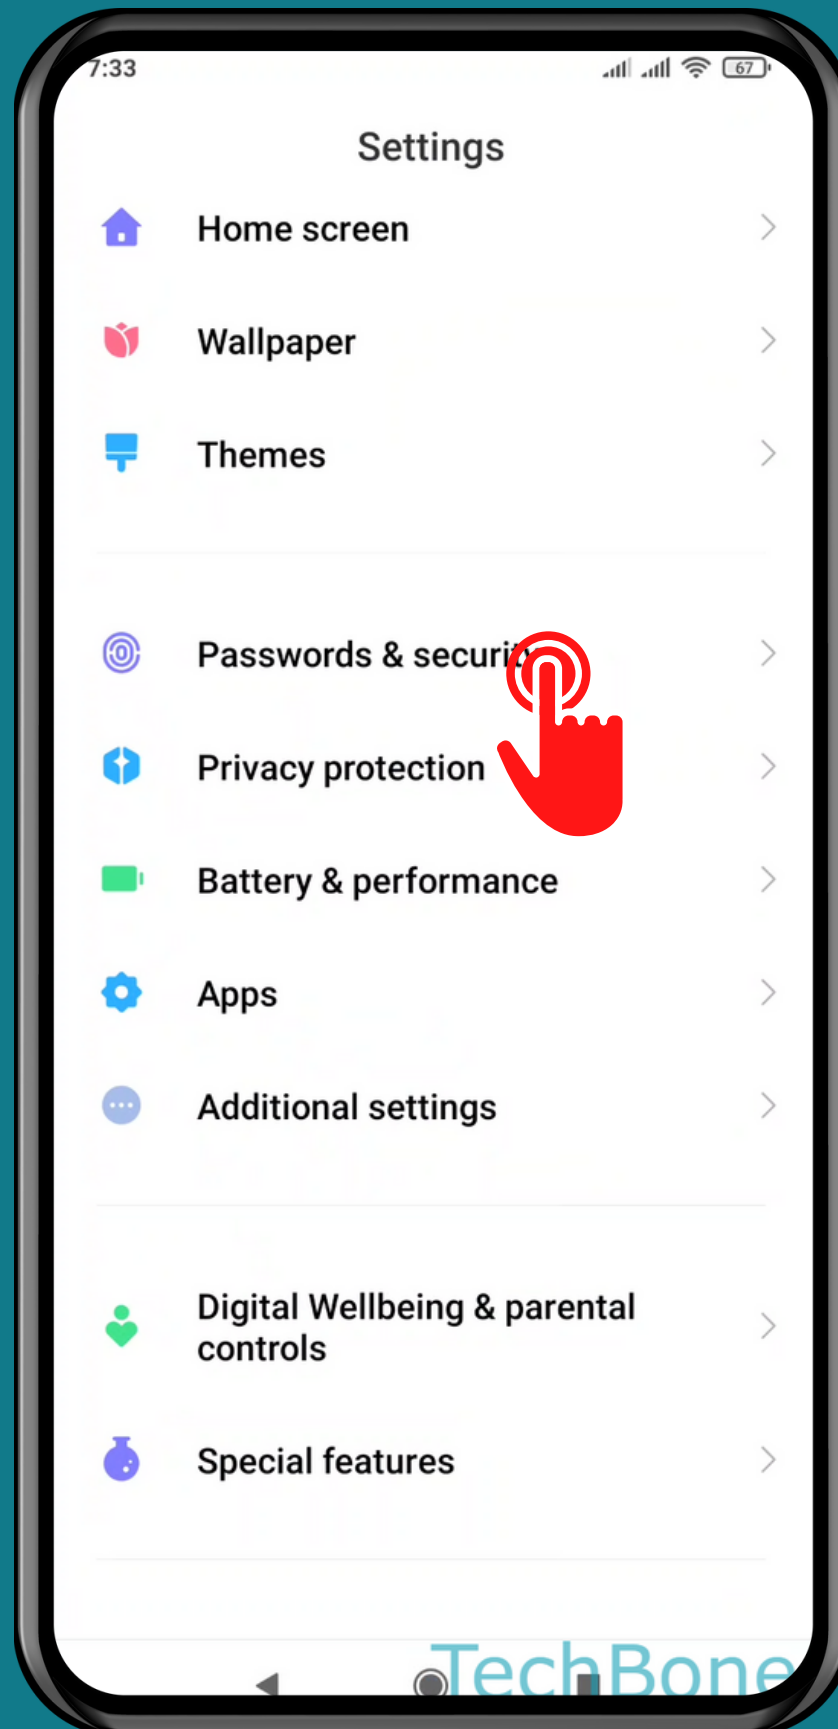

XIAOMI

Android 11 - MIUI 12

HOW TO DELETE FACE DATA

Tap on **Settings**

Tap on Passwords & security

Tap on
Face unlock

Enter the current
Pattern, PIN or
Password

Choose the Face data

Tap on
Delete face data

Tap on **OK**

Done!