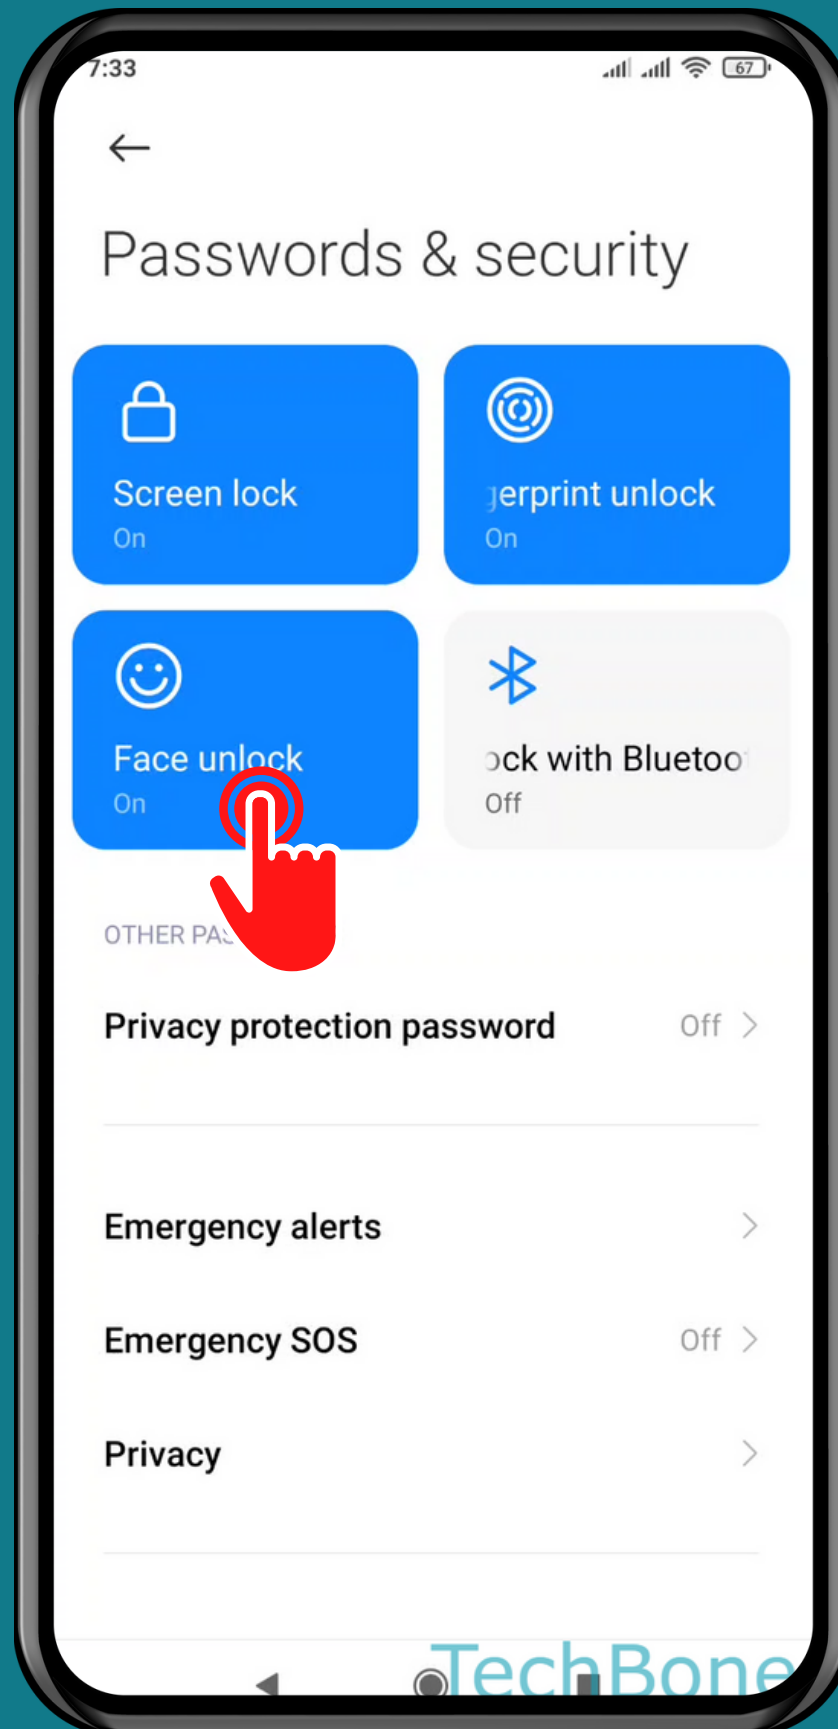

XIAOMI

Android 11 - MIUI 12

HOW TO DELETE FACE DATA

Tap on **Settings**

Tap on Passwords & security

Tap on
Face unlock

Enter the current
Pattern, PIN or
Password

Choose the Face data

Tap on
Delete face data

Tap on **OK**

Done!