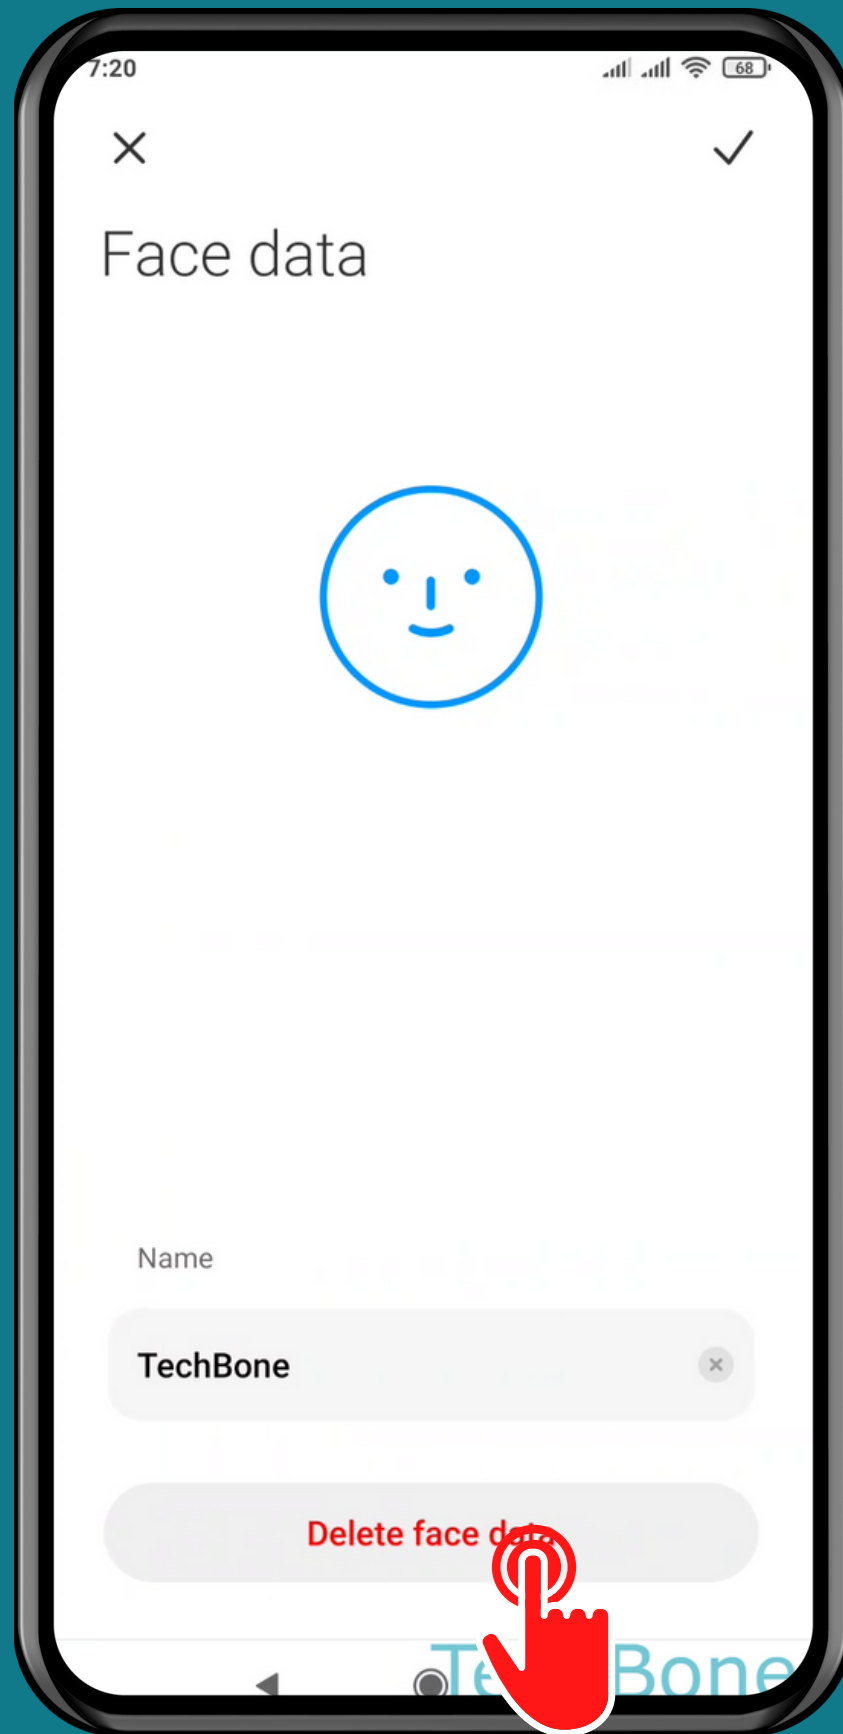

XIAOMI

Android 11 - MIUI 12

HOW TO DELETE FACE DATA

Tap on **Settings**

Tap on Passwords & security

Tap on
Face unlock

Enter the current
Pattern, PIN or
Password

Choose the Face data

Tap on
Delete face data

Tap on **OK**

Done!