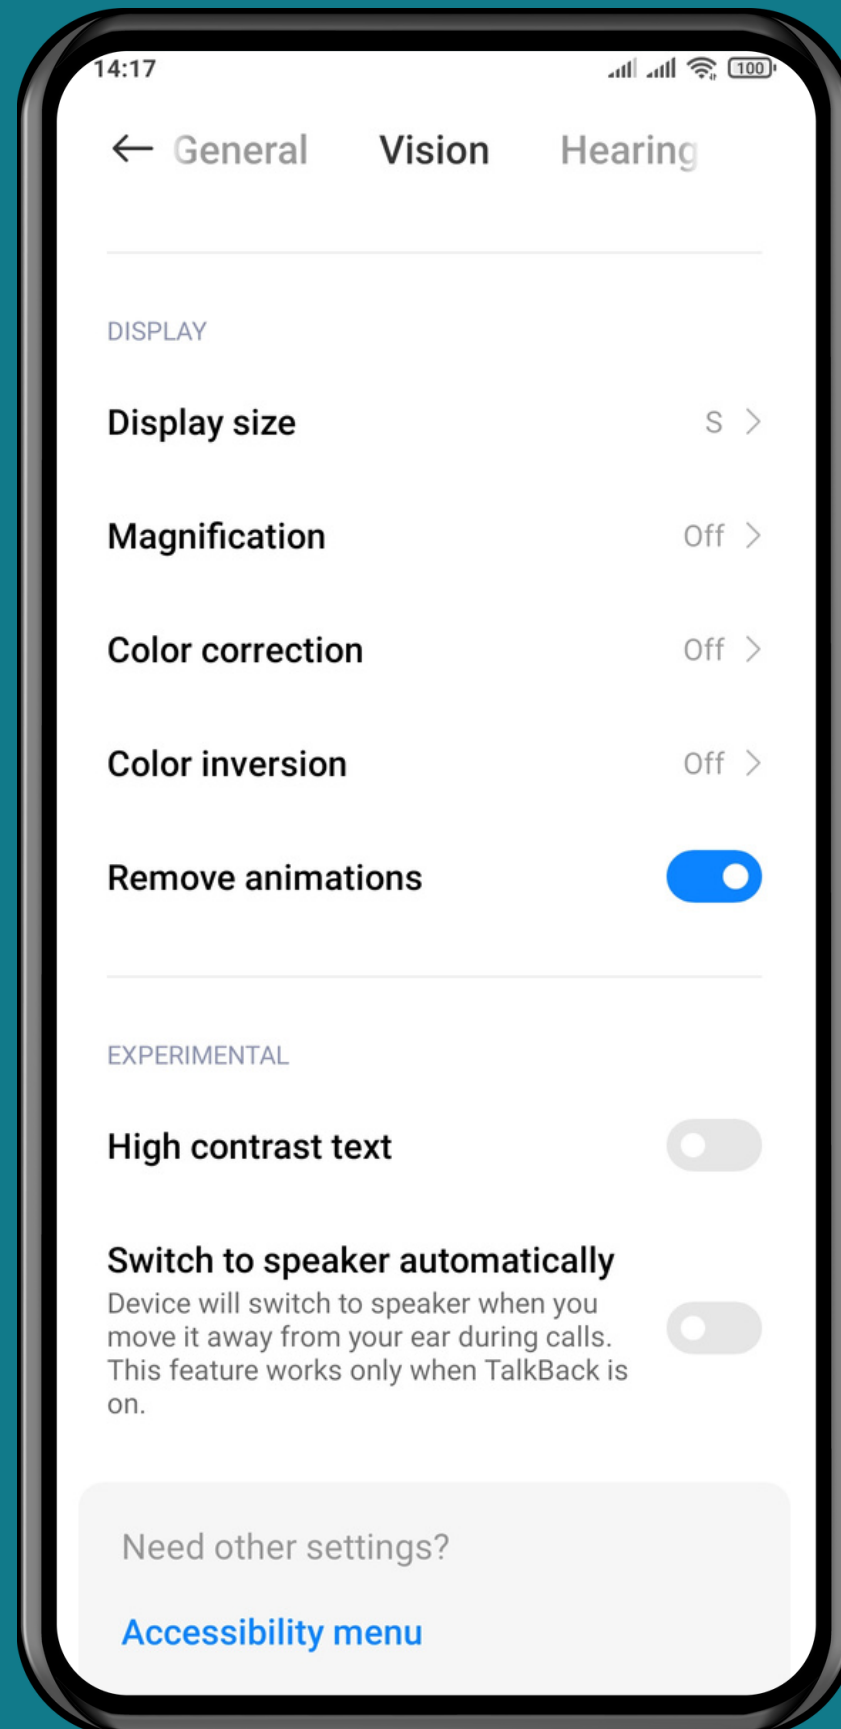

# HOW TO TURN ON/OFF DISPLAY ANIMATIONS

Tap on **Settings**

# Tap on Additional settings

# Tap on Accessibility

# Tap on Vision