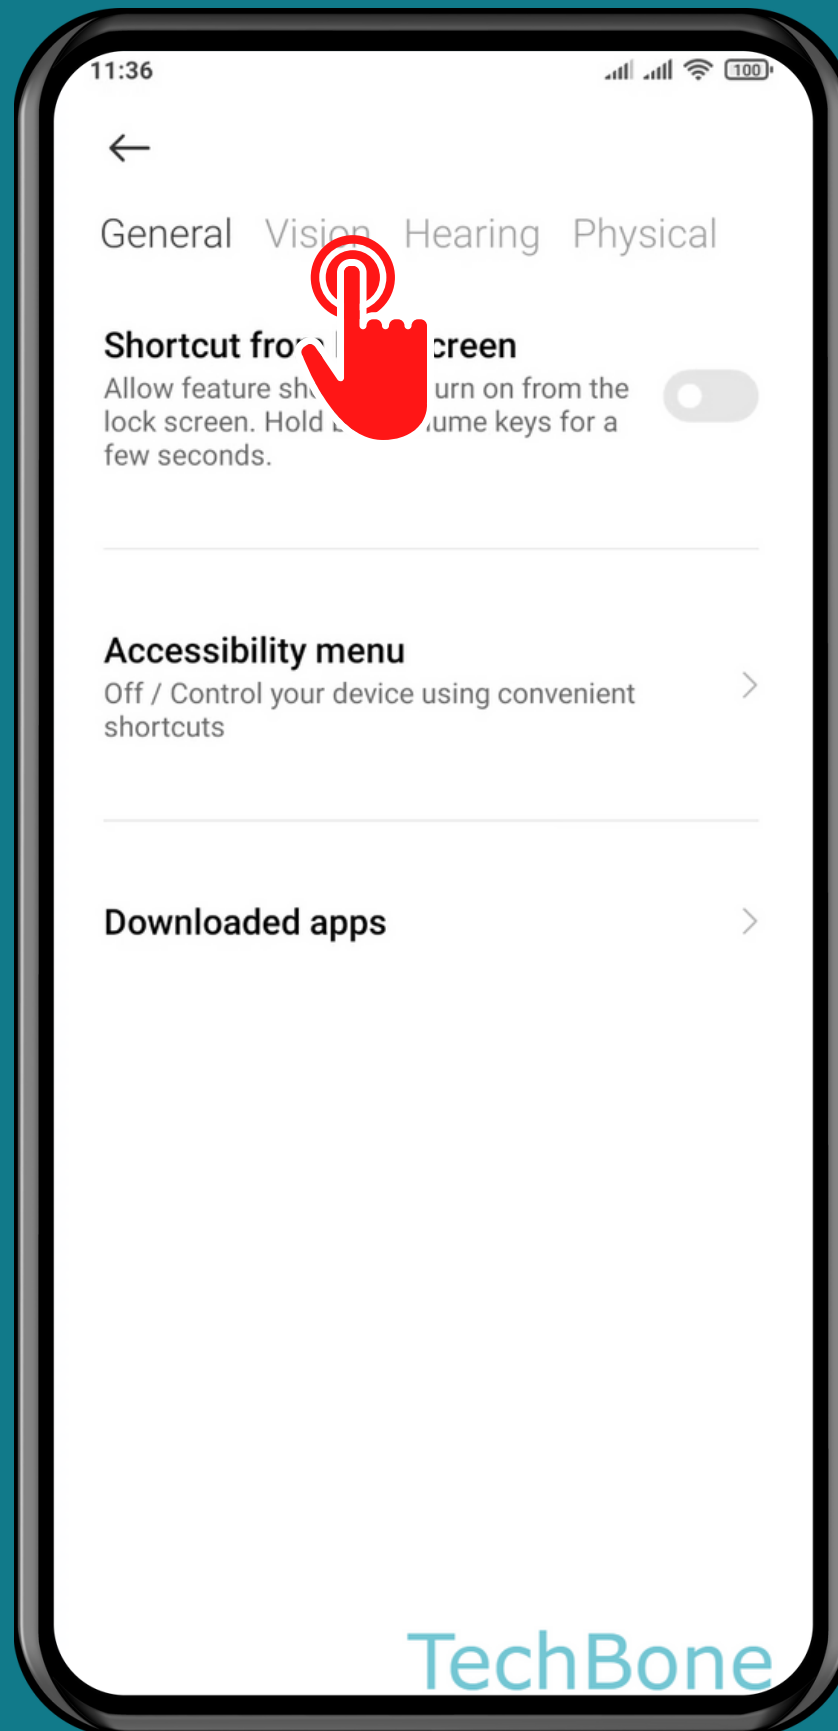

# HOW TO TURN ON/OFF DISPLAY ANIMATIONS

Tap on **Settings**

# Tap on Additional settings

# Tap on Accessibility