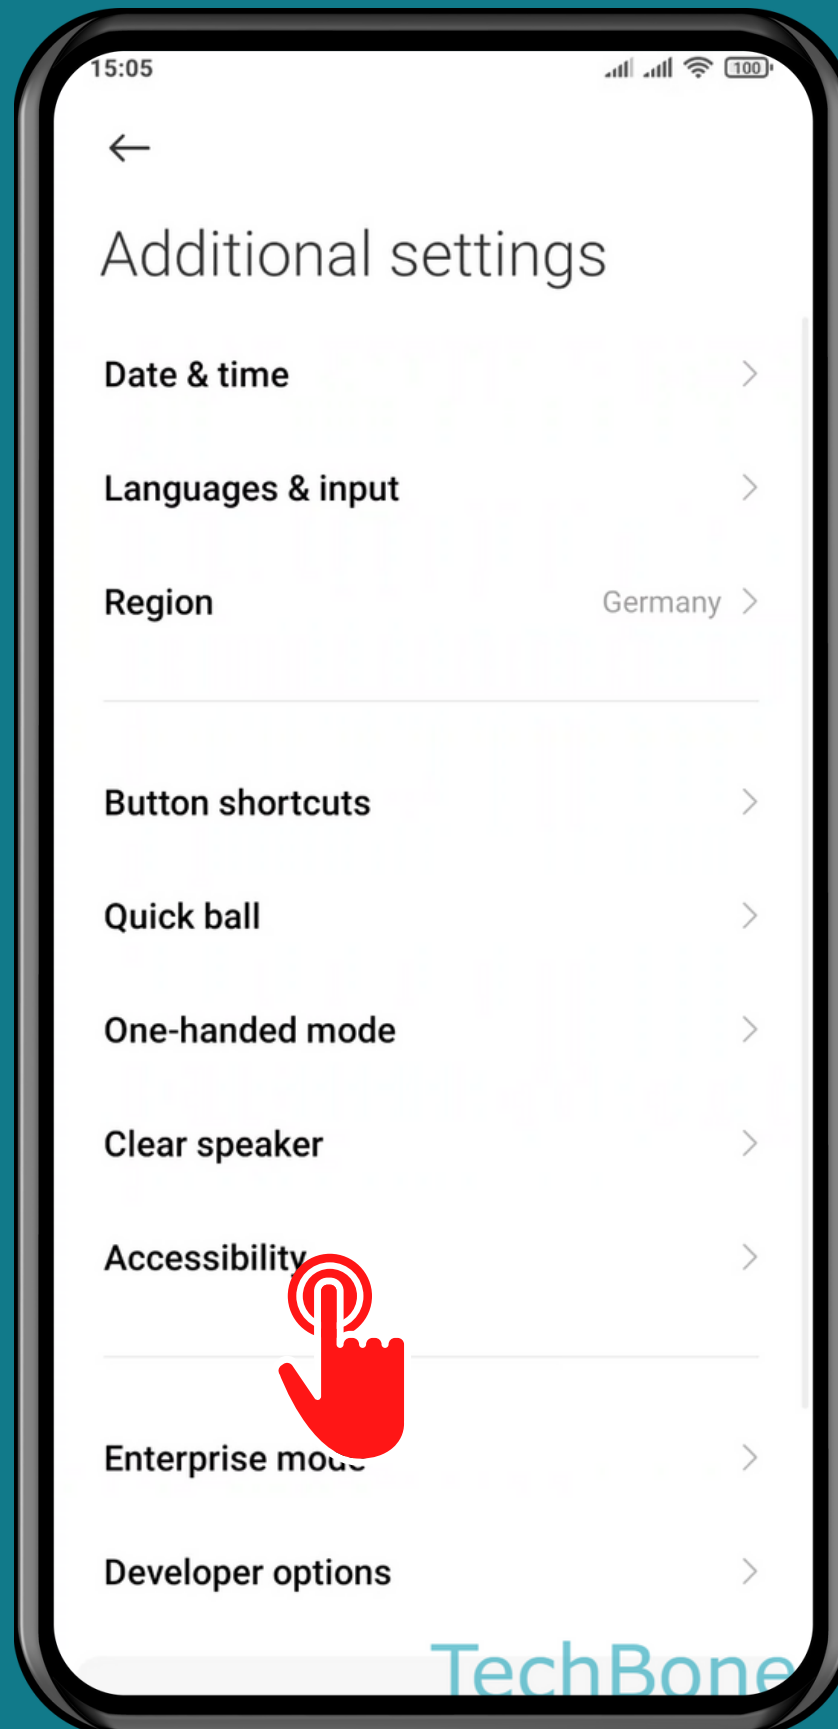

# HOW TO TURN ON/OFF DISPLAY ANIMATIONS

Tap on **Settings**

# Tap on Additional settings

# Tap on Accessibility