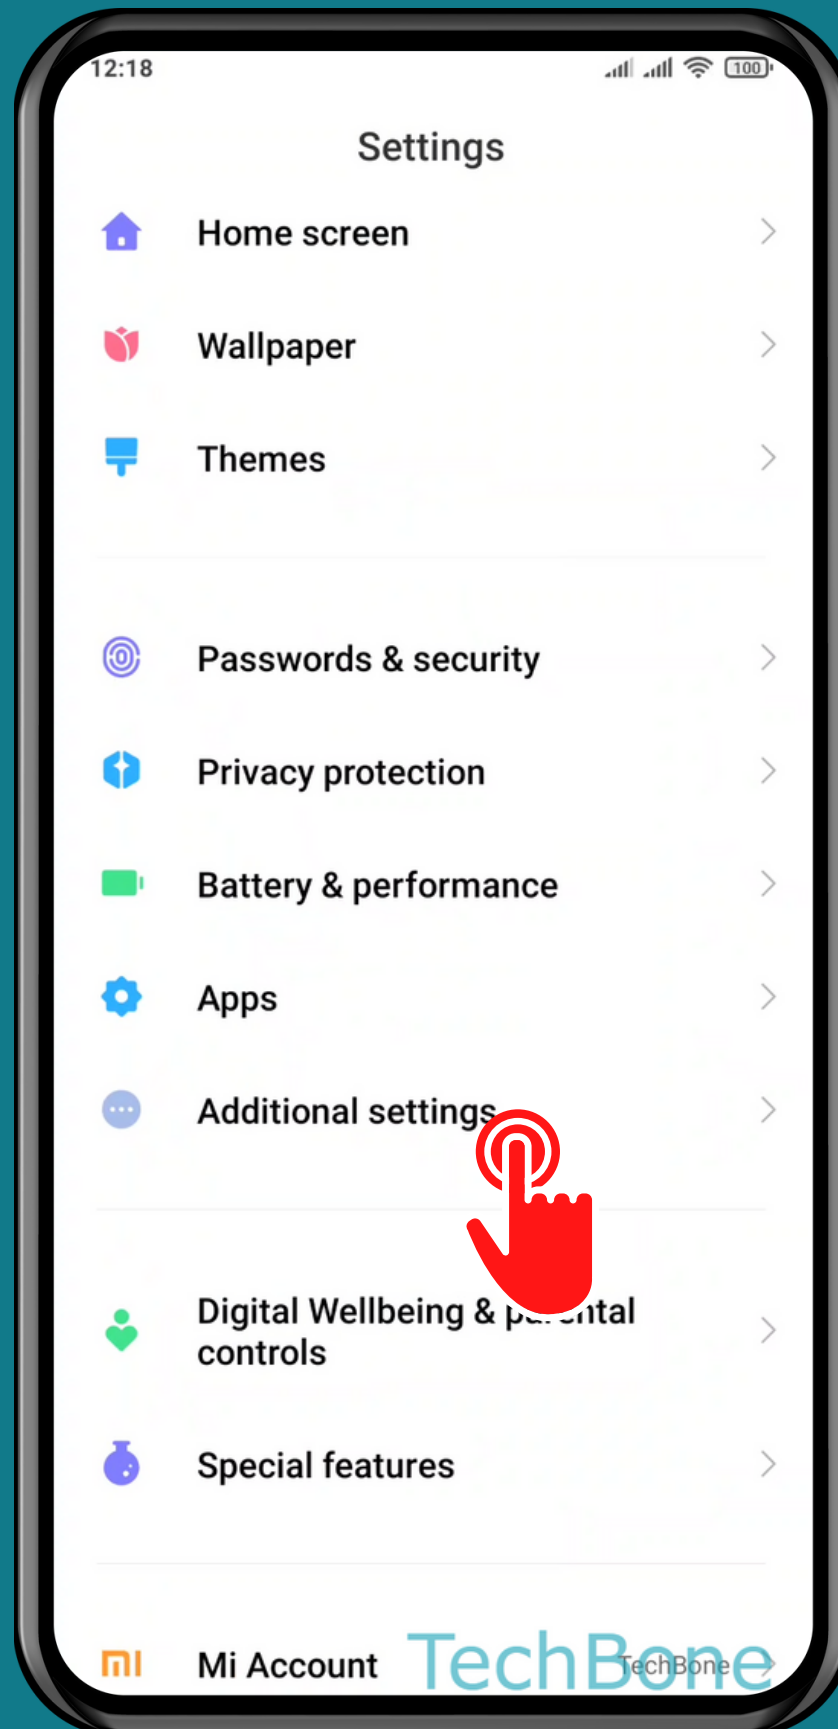

# HOW TO TURN ON/OFF DISPLAY ANIMATIONS

Tap on **Settings**

# Tap on Additional settings

# Tap on Accessibility