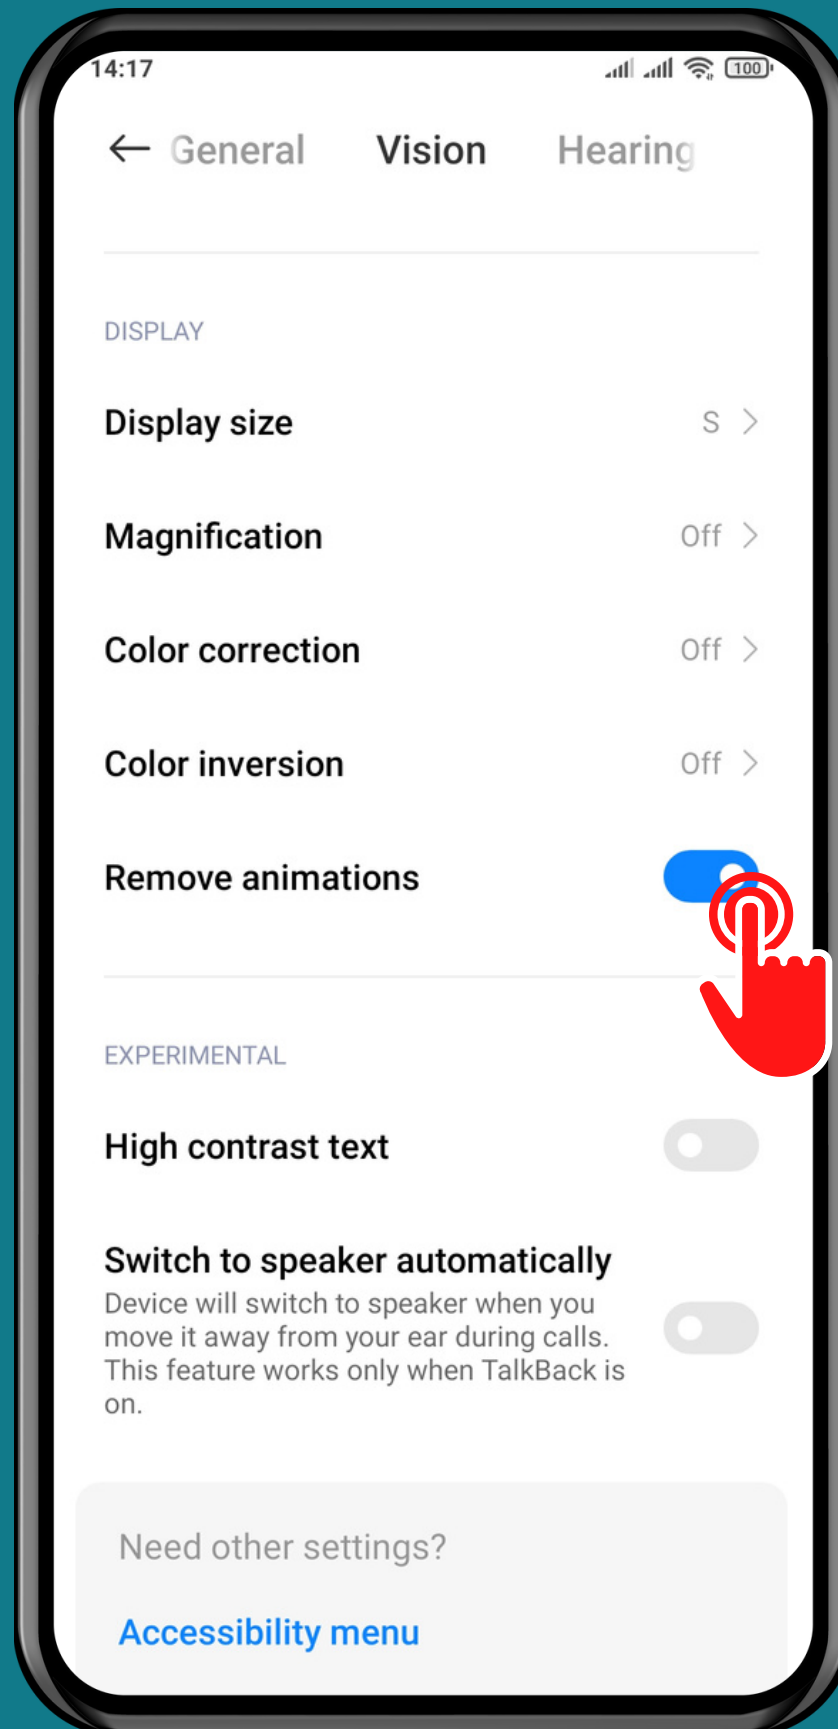

# HOW TO TURN ON/OFF DISPLAY ANIMATIONS

Tap on **Settings**

# Tap on Additional settings

# Tap on Accessibility

# Tap on Vision