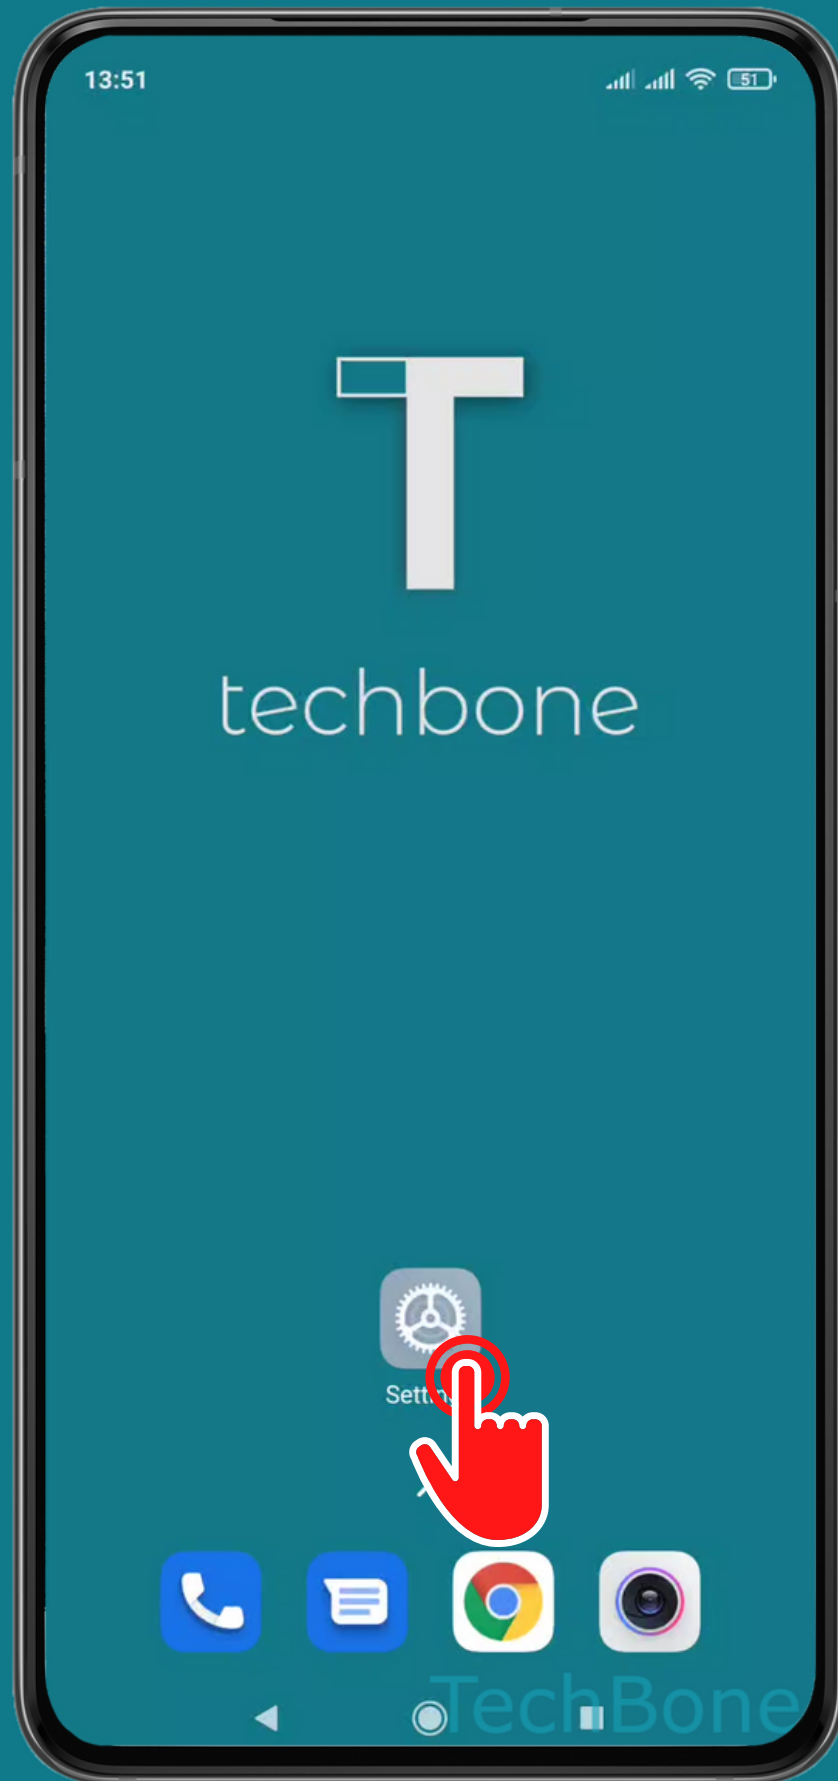

XIAOMI

Android 11 - MIUI 12

# HOW TO SET DURATION OF ALWAYS ON DISPLAY

Tap on **Settings**

# Tap on Always-on display & Lock screen

# Tap on Always-on display