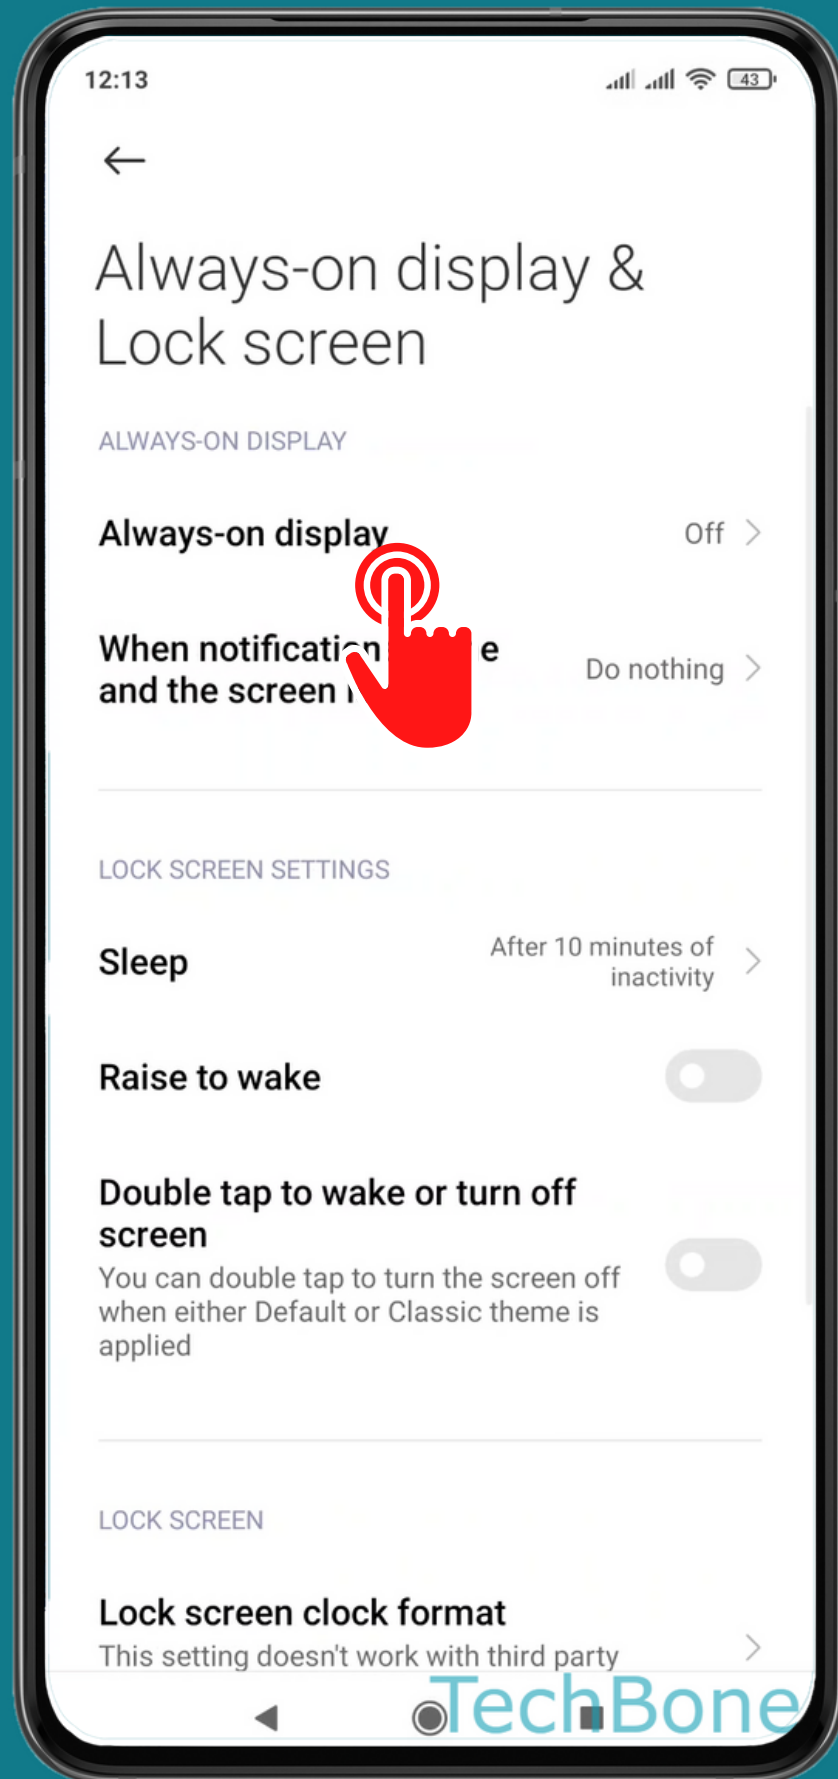

# HOW TO SET DURATION OF ALWAYS ON DISPLAY

Tap on **Settings**

# Tap on Always-on display & Lock screen

# Tap on Always-on display