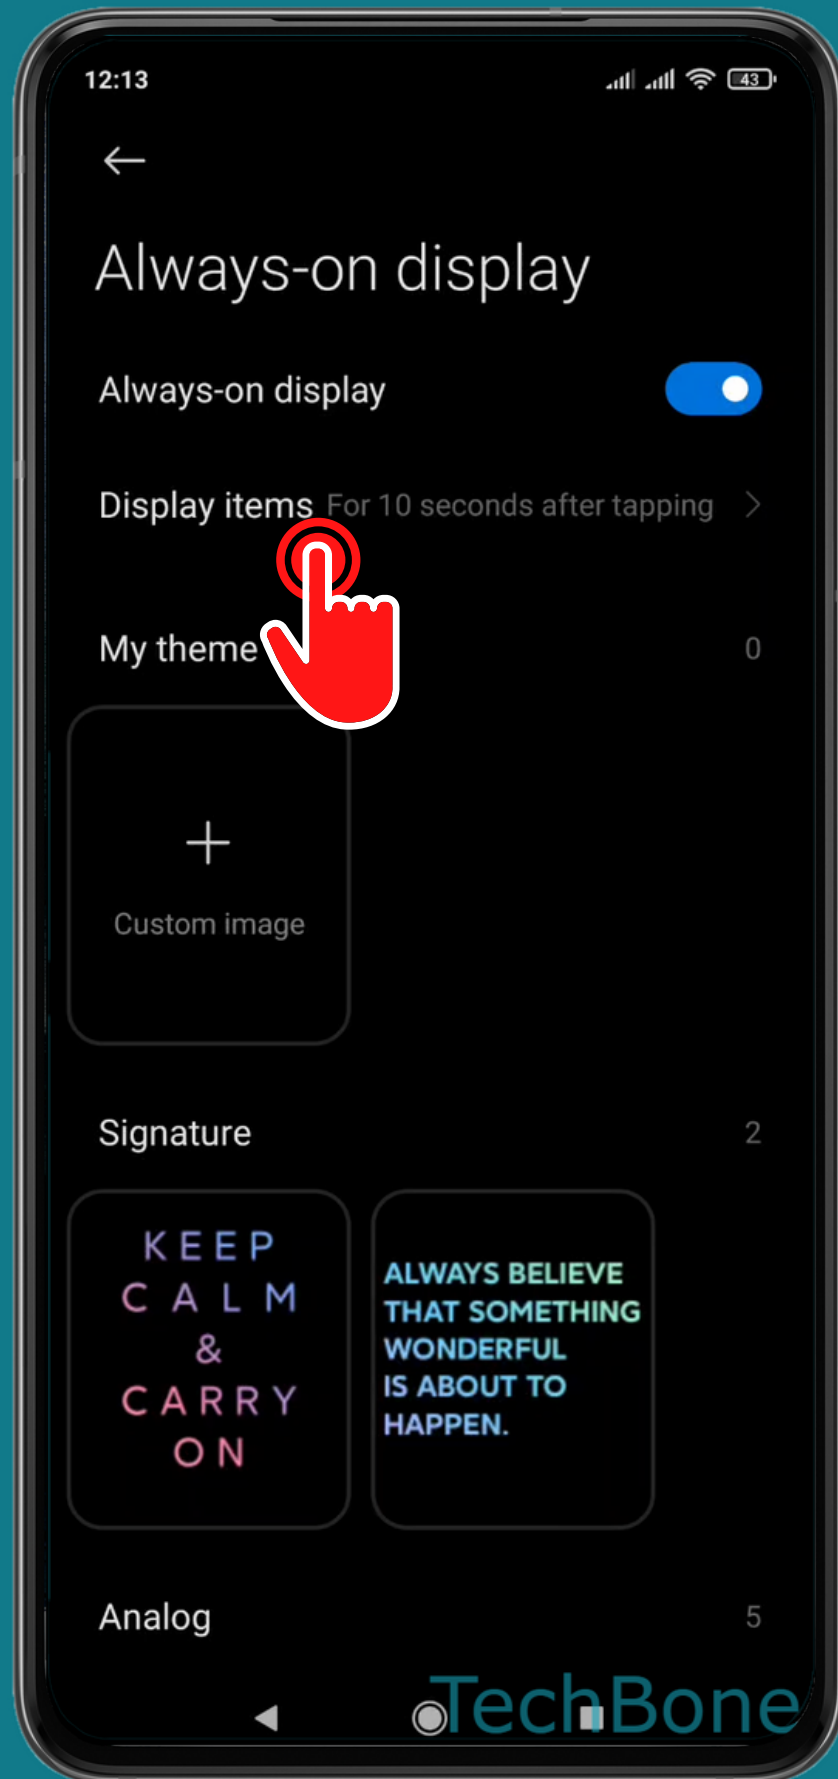

# HOW TO SET DURATION OF ALWAYS ON DISPLAY

Tap on **Settings**

# Tap on Always-on display & Lock screen

# Tap on Always-on display