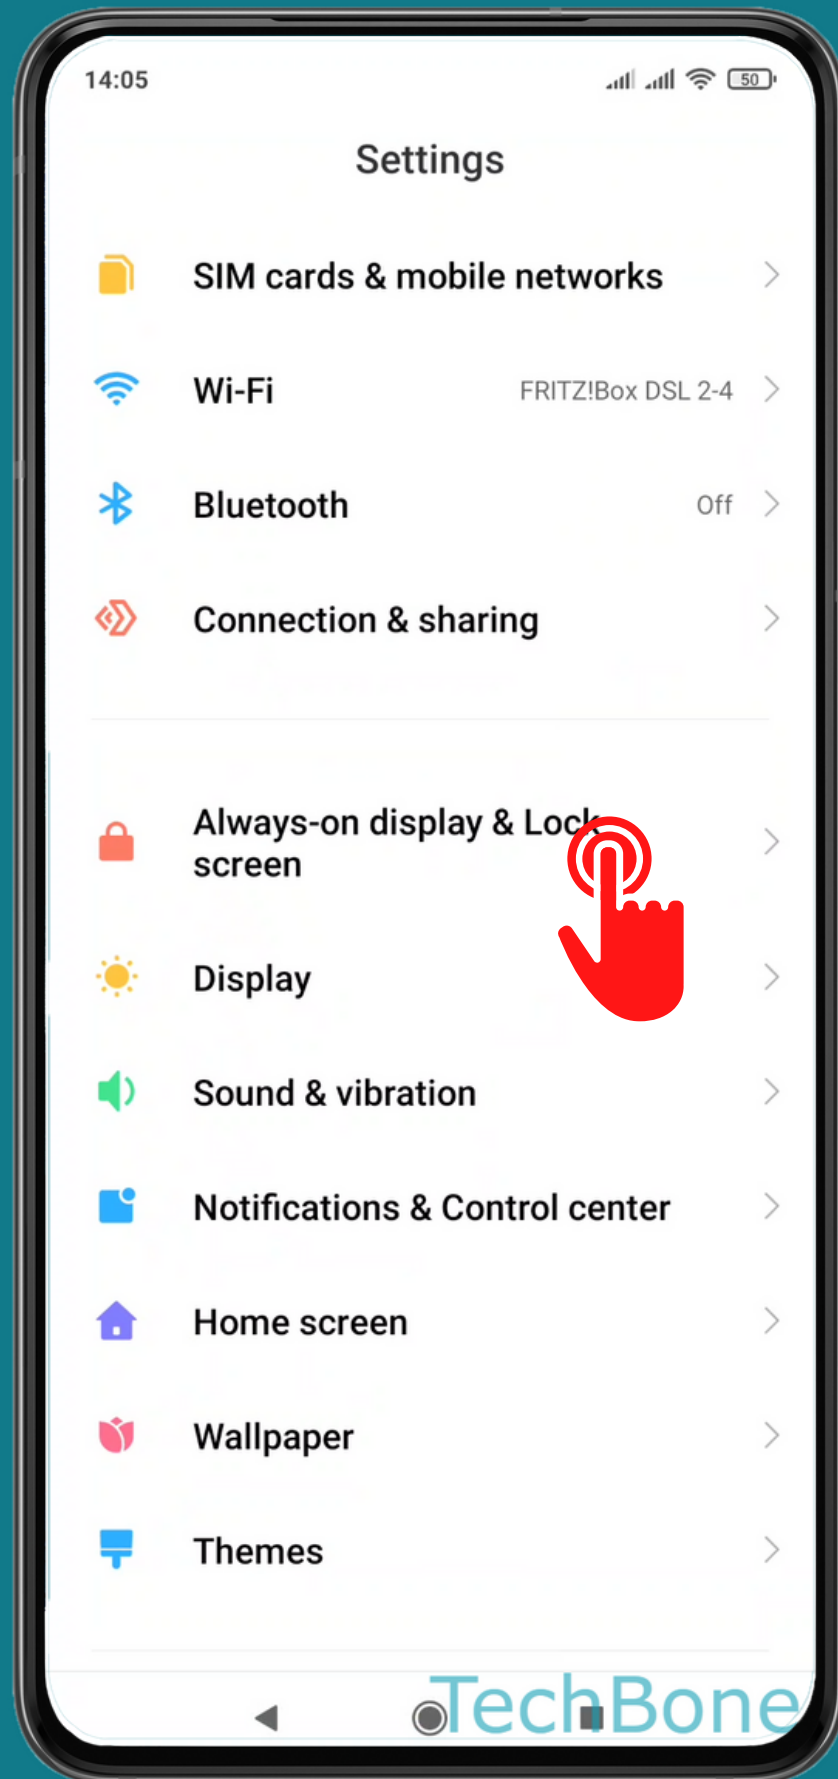

# HOW TO SET DURATION OF ALWAYS ON DISPLAY

Tap on **Settings**

# Tap on Always-on display & Lock screen

# Tap on Always-on display