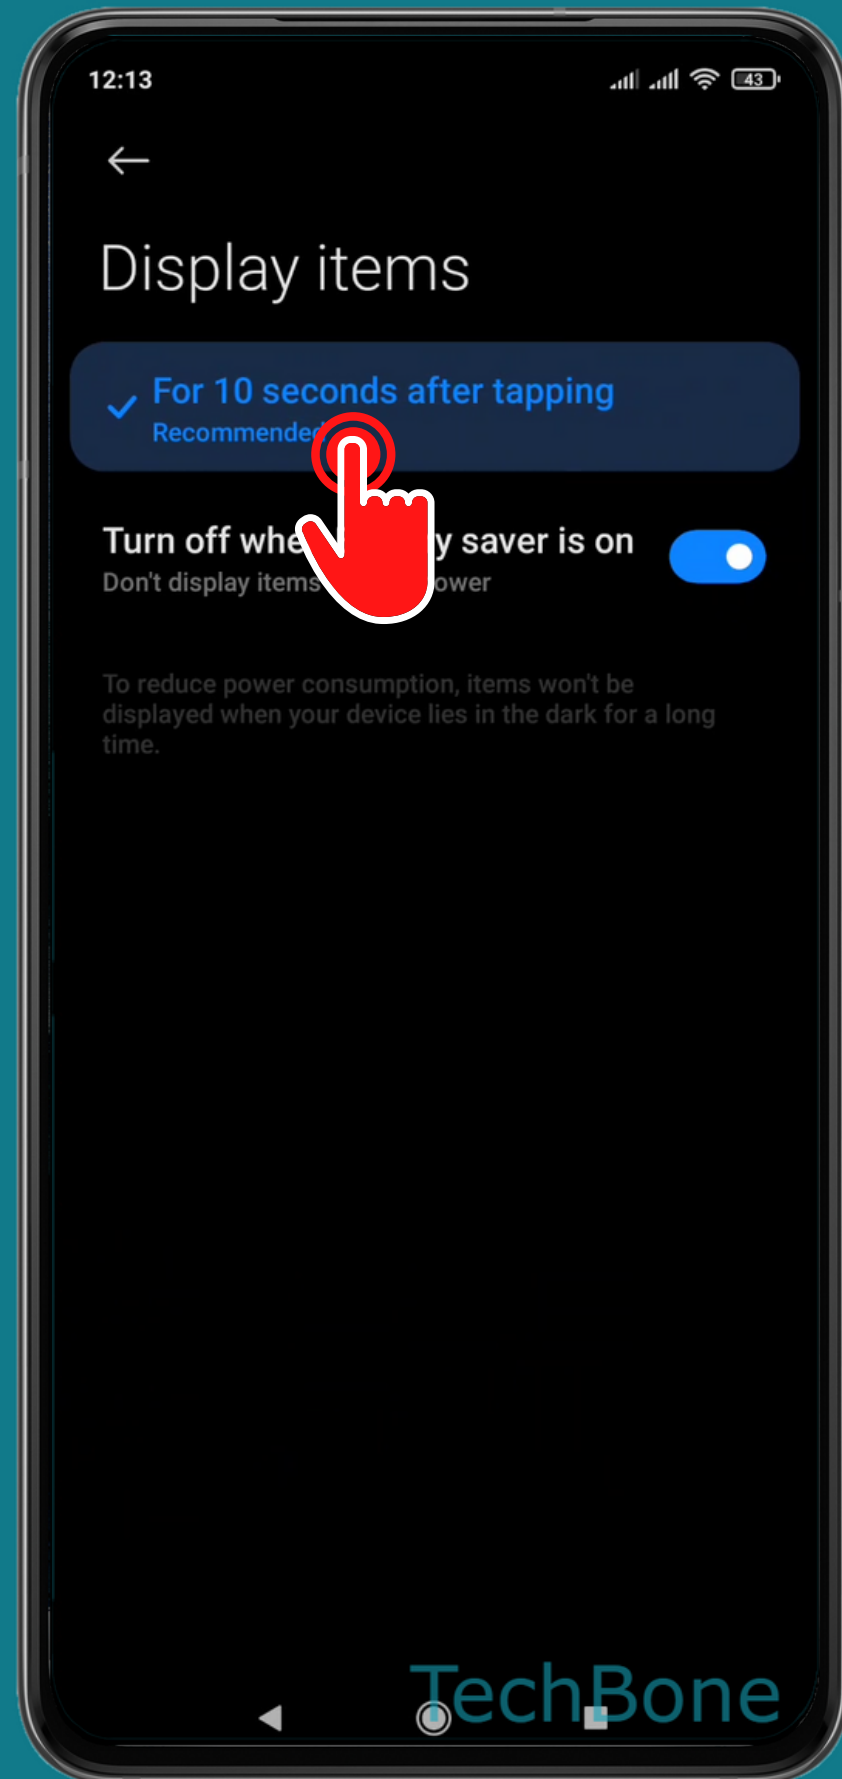

Choose an option

Notice: The given options are device dependent