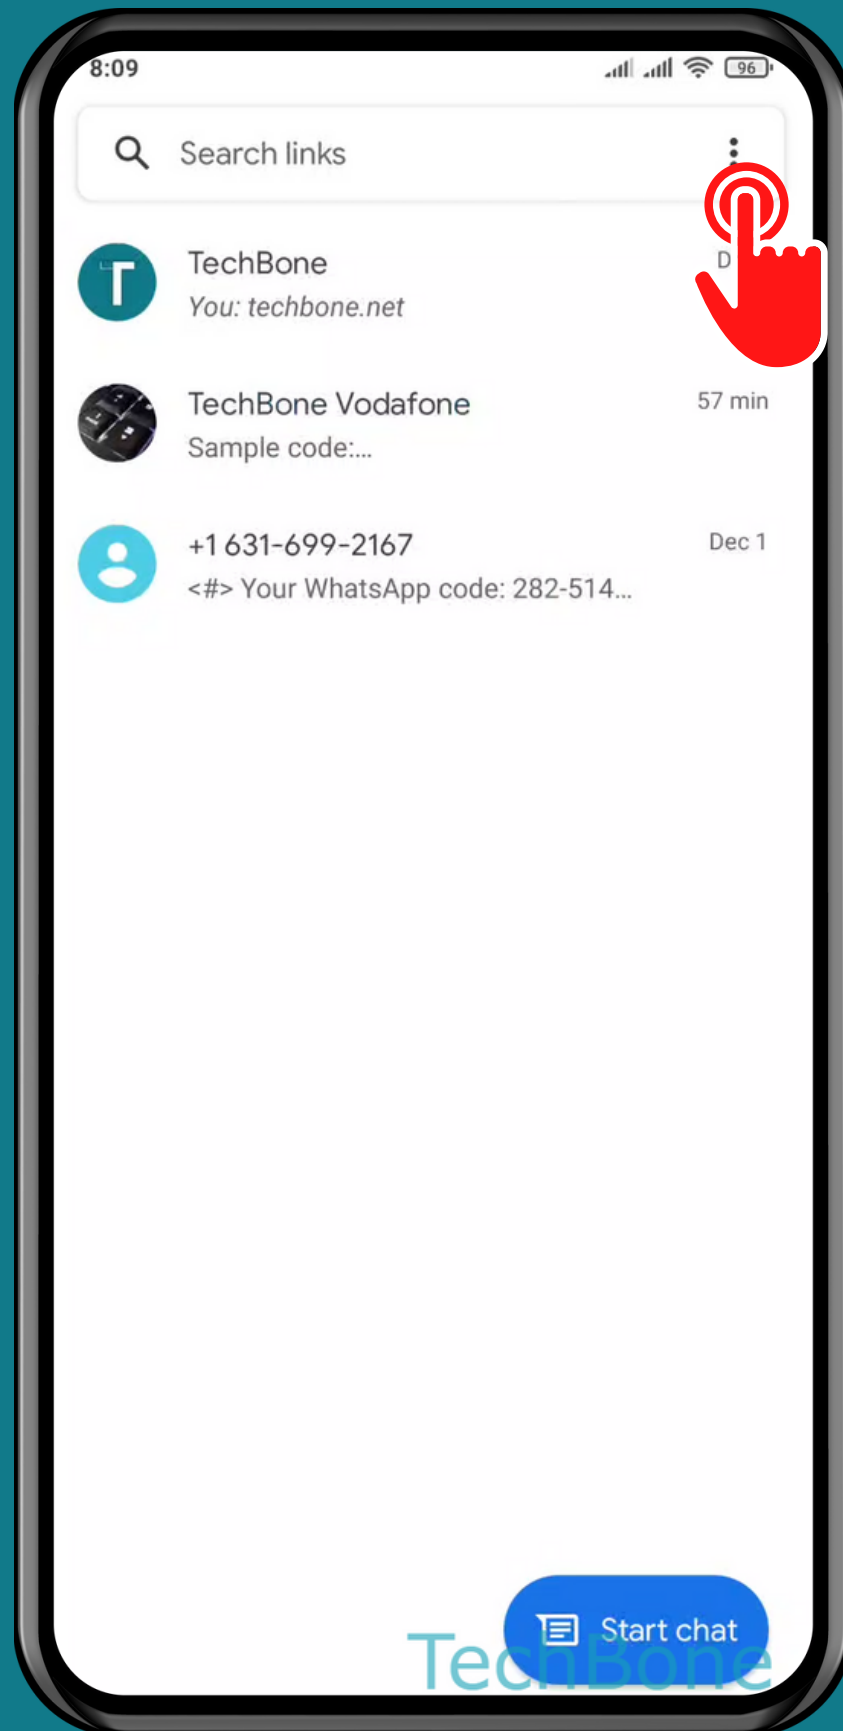

XIAOMI

Messages - Android 11 - MIUI 12

HOW TO DISPLAY SIM CARD MESSAGES

Tap on Messages

Open the Menu

Tap on Settings

Choose a **SIM card** (Dual SIM)

Tap on SIM card messages