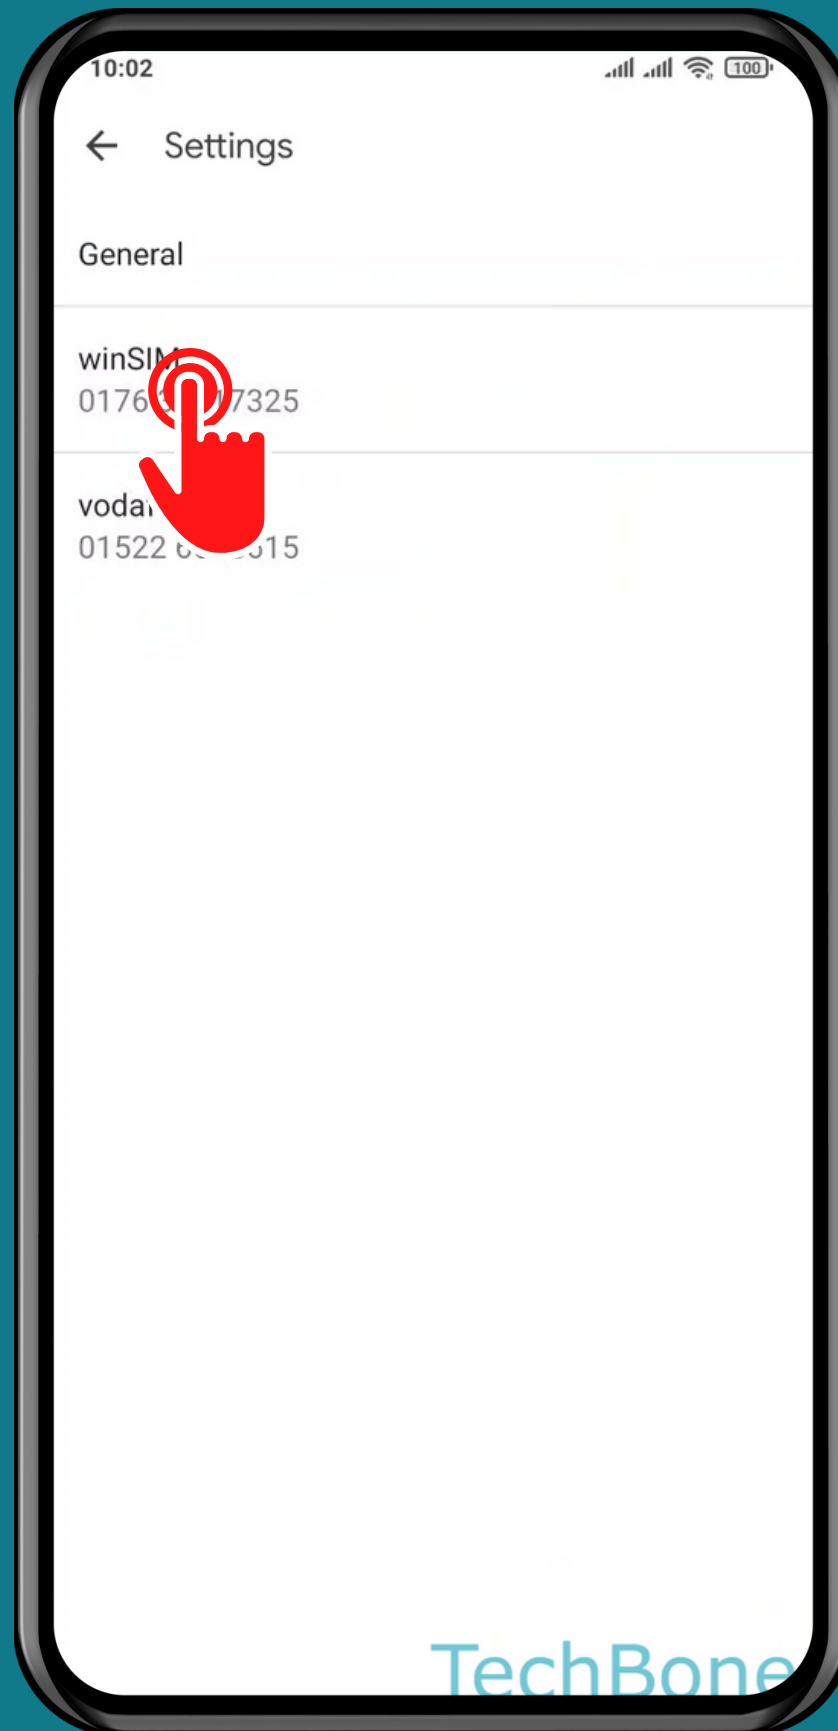

XIAOMI

Messages - Android 11 - MIUI 12

HOW TO DISPLAY SIM CARD MESSAGES

Tap on Messages

Open the Menu

Tap on Settings

Choose a **SIM card** (Dual SIM)

Tap on SIM card messages