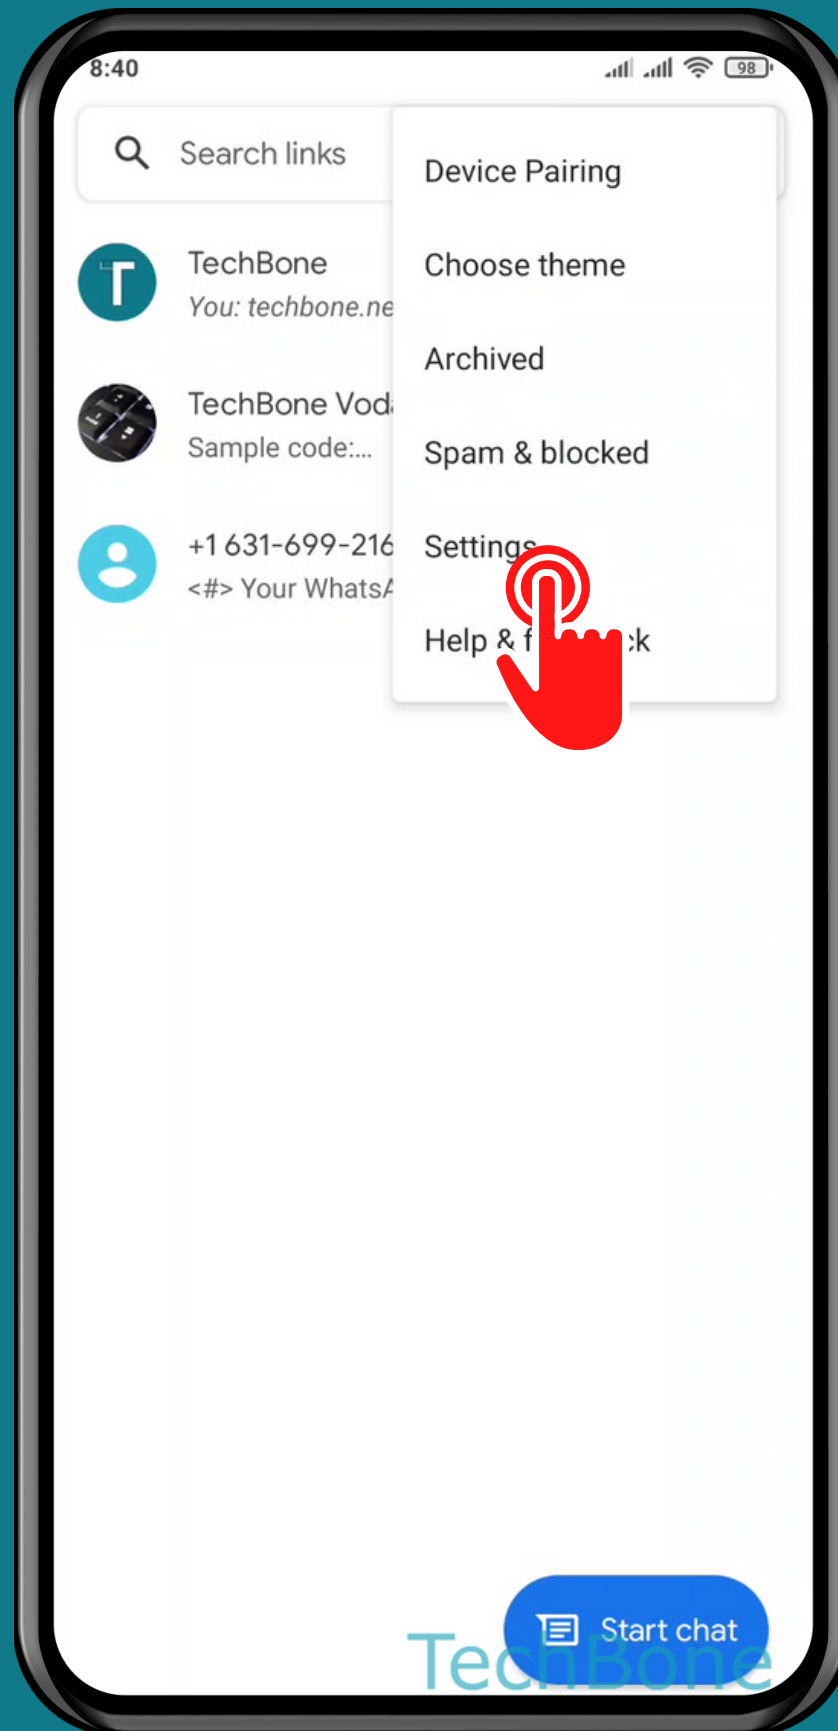

XIAOMI

Messages - Android 11 - MIUI 12

HOW TO DISPLAY SIM CARD MESSAGES

Tap on Messages

Open the Menu

Tap on Settings

Choose a **SIM card** (Dual SIM)

Tap on SIM card messages