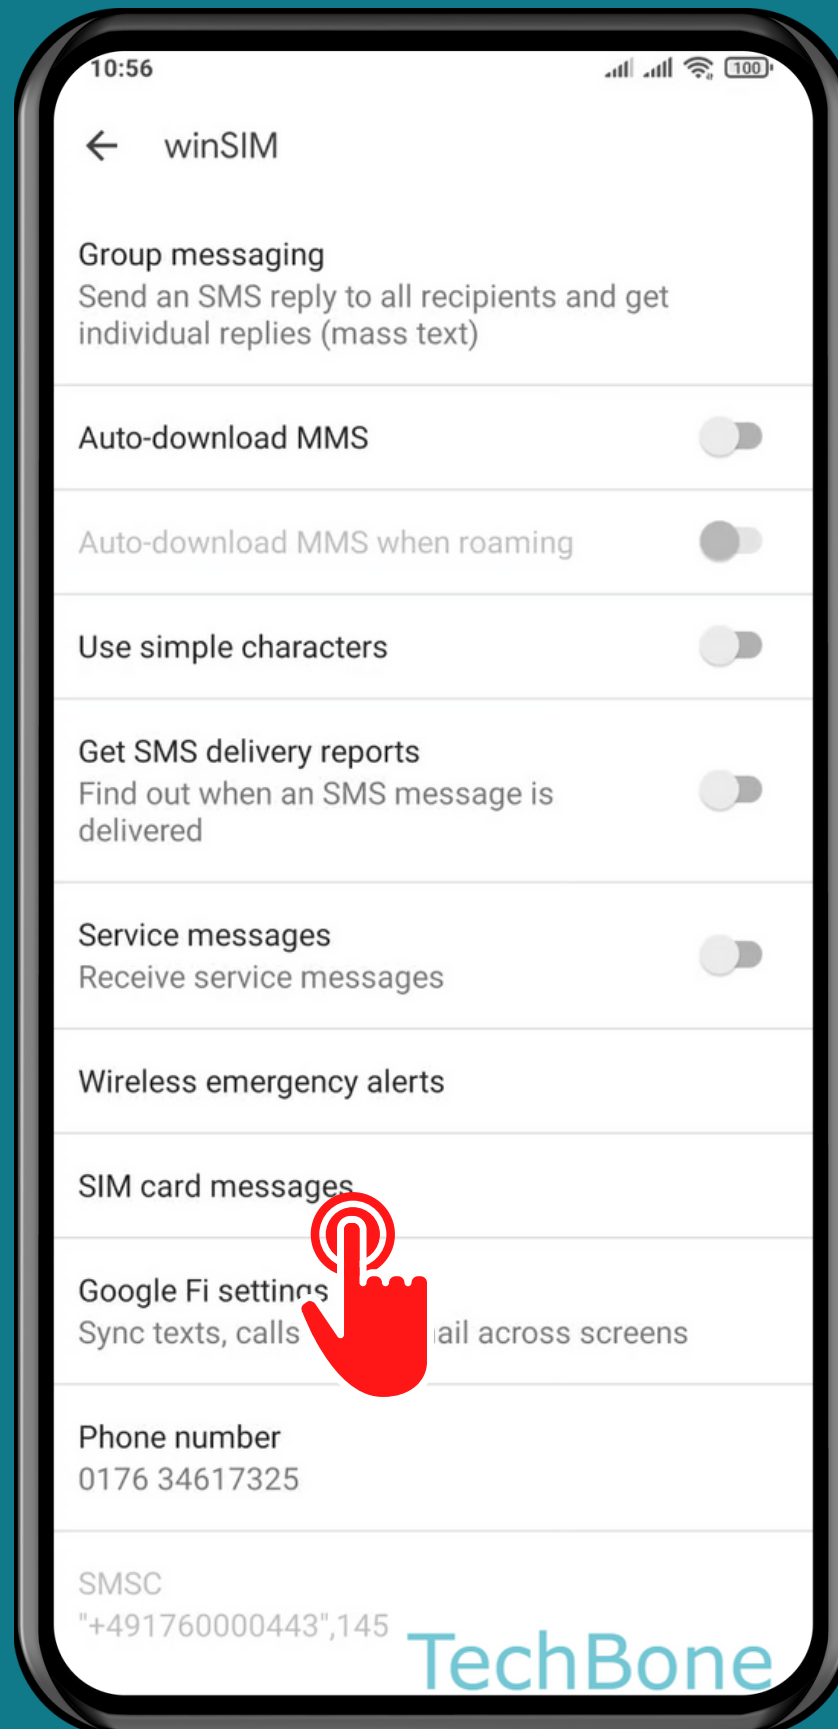

XIAOMI

Messages - Android 11 - MIUI 12

HOW TO DISPLAY SIM CARD MESSAGES

Tap on Messages

Open the Menu

Tap on Settings

Choose a **SIM card** (Dual SIM)

Tap on SIM card messages