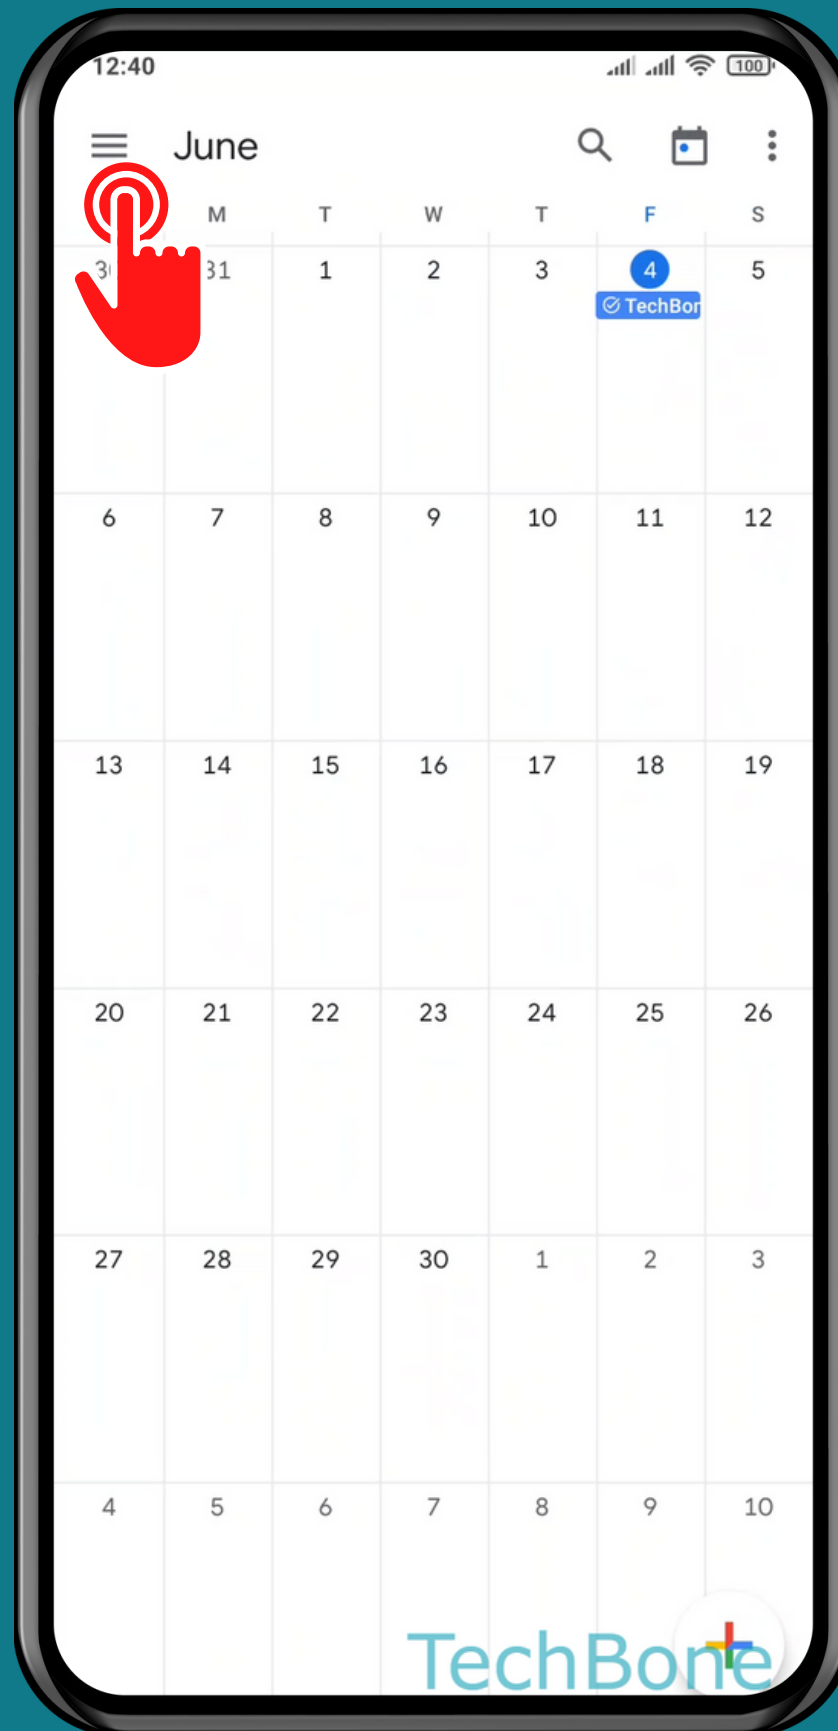

XIAOMI

Calendar - Android 11 - MIUI 12

HOW TO DISPLAY SHORT ENTRIES AS 30-MINUTE ENTRIES

Tap on Calendar

Open the
Menu

Tap on Settings

Tap on
General

Turn On/Off Display
shorter entries the same
size as 30-minute entries