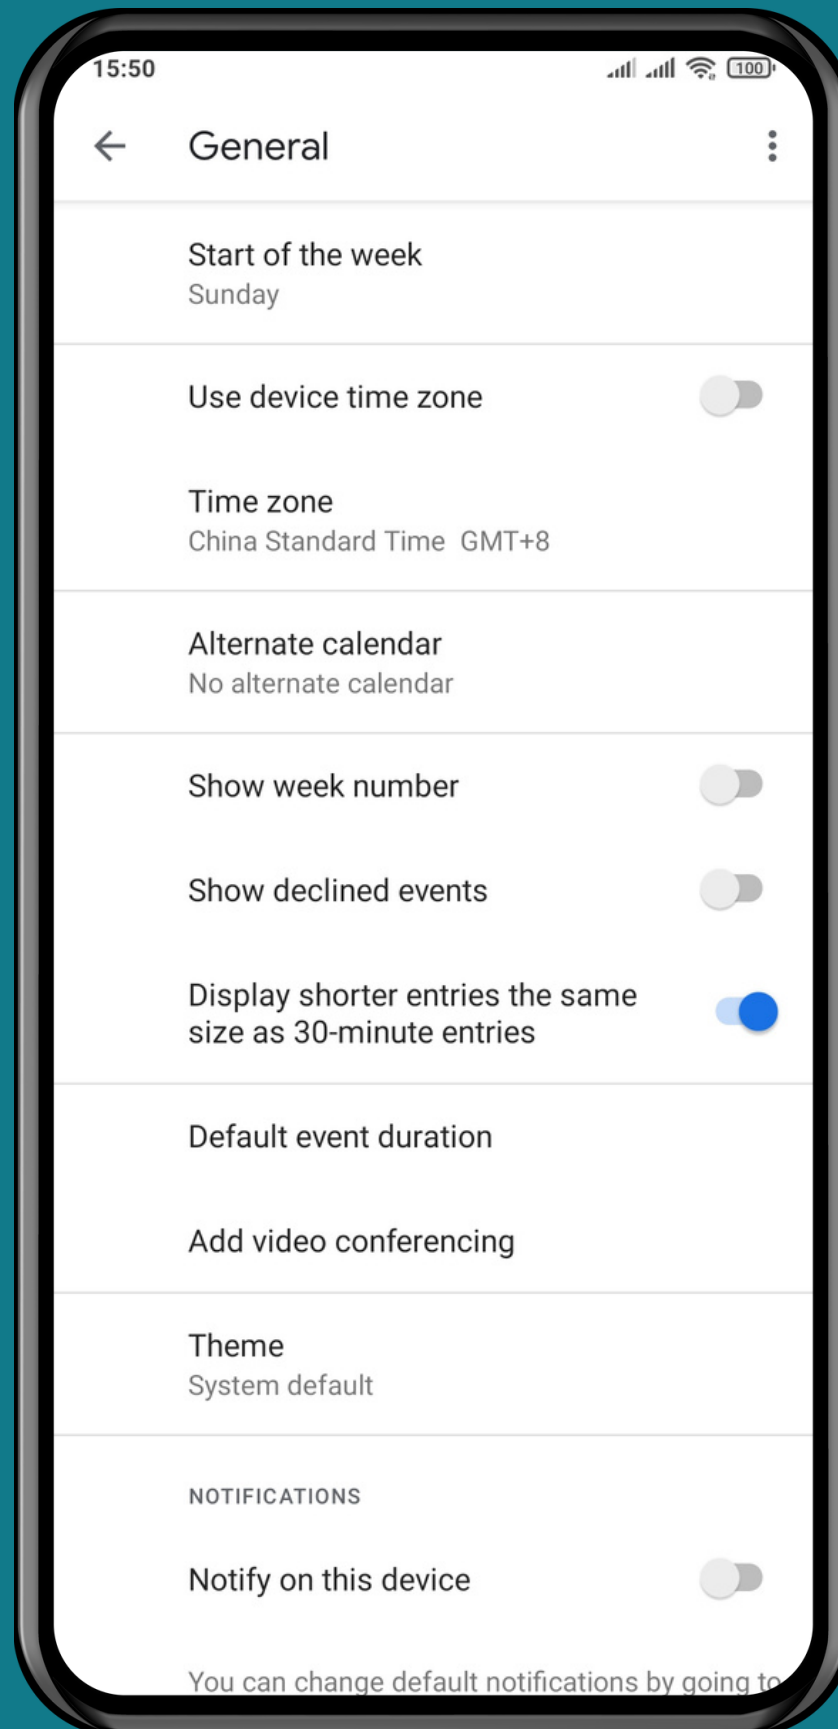

XIAOMI

Calendar - Android 11 - MIUI 12

HOW TO DISPLAY SHORT ENTRIES AS 30-MINUTE ENTRIES

Tap on Calendar

Open the
Menu

Tap on Settings

Tap on
General

Turn On/Off Display
shorter entries the same
size as 30-minute entries