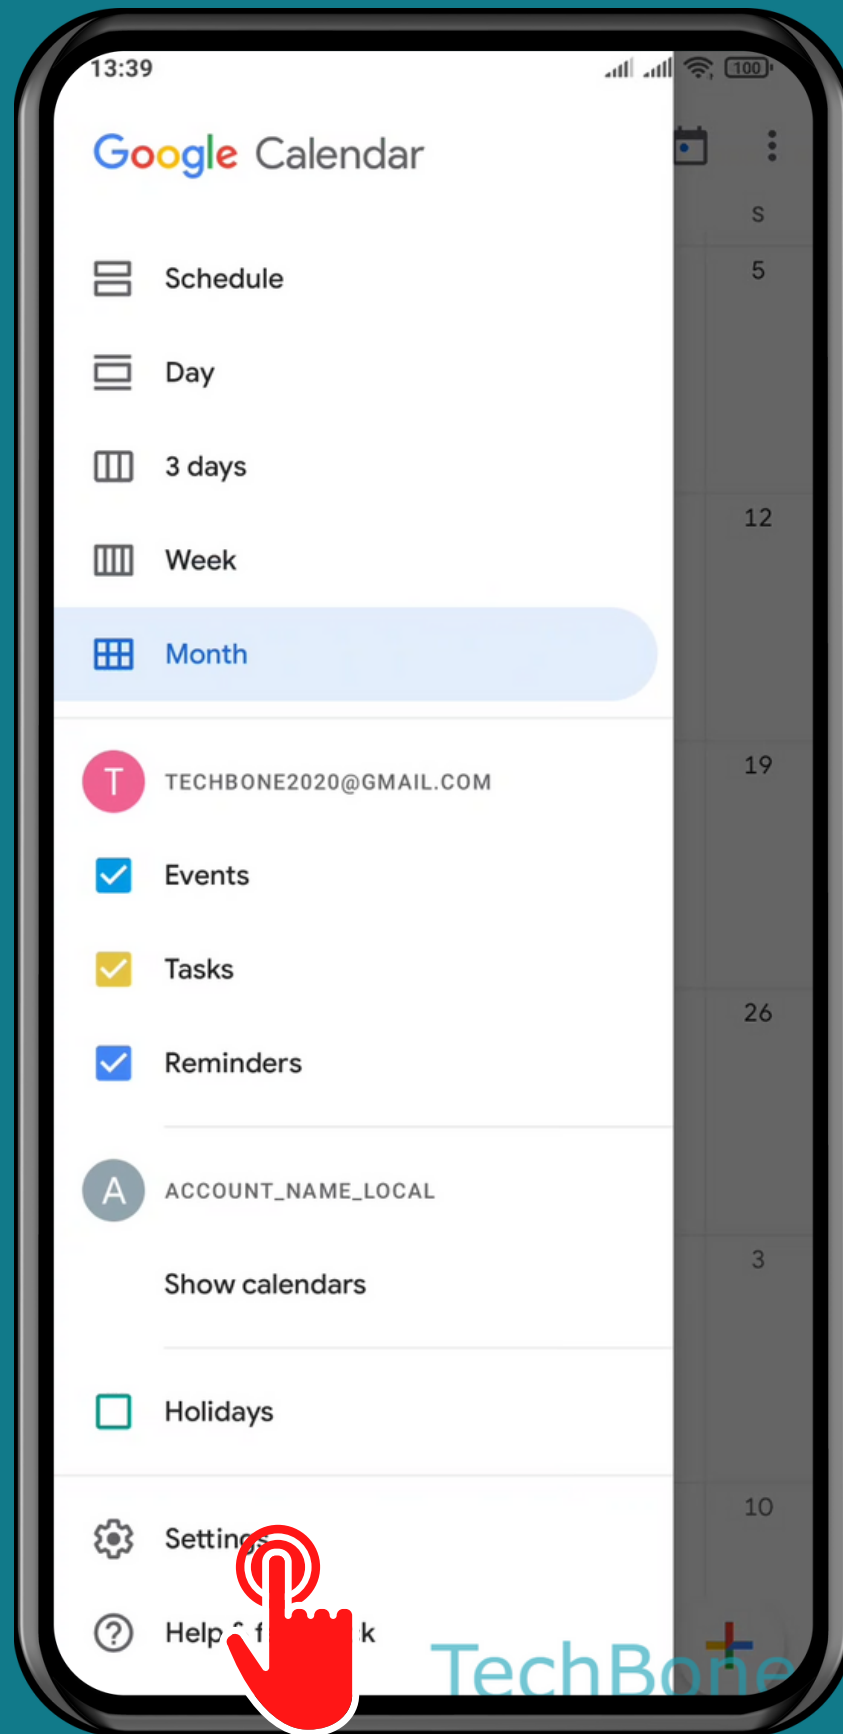

XIAOMI

Calendar - Android 11 - MIUI 12

HOW TO DISPLAY SHORT ENTRIES AS 30-MINUTE ENTRIES

Tap on Calendar

Open the
Menu

Tap on Settings

Tap on
General

Turn On/Off Display
shorter entries the same
size as 30-minute entries