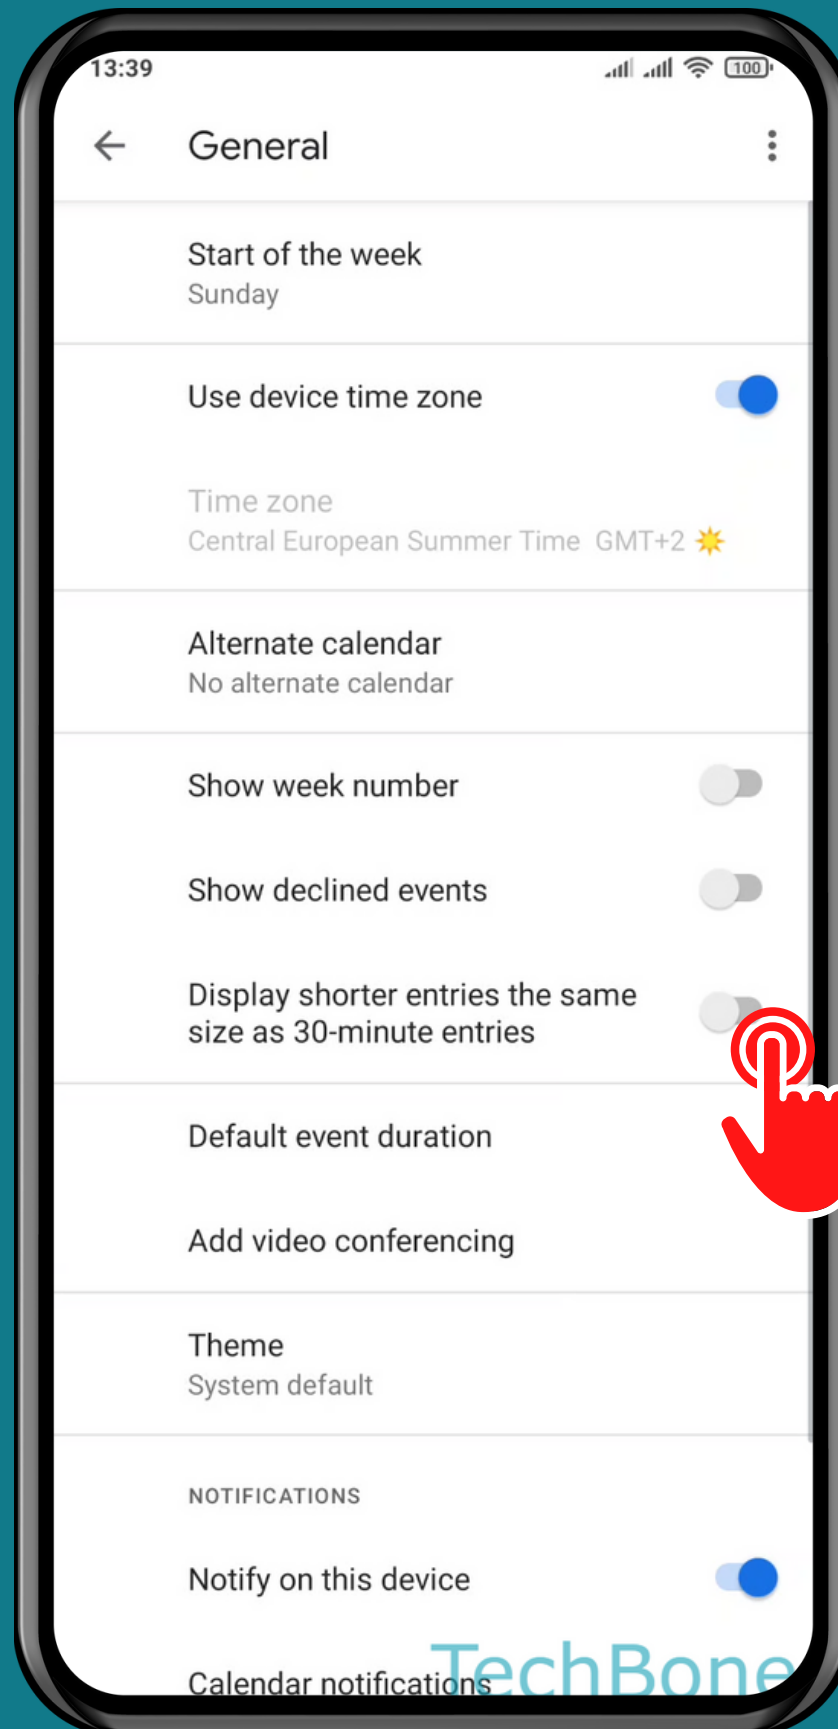

XIAOMI

Calendar - Android 11 - MIUI 12

HOW TO DISPLAY SHORT ENTRIES AS 30-MINUTE ENTRIES

Tap on Calendar

Open the
Menu

Tap on Settings

Tap on
General

Turn On/Off Display
shorter entries the same
size as 30-minute entries