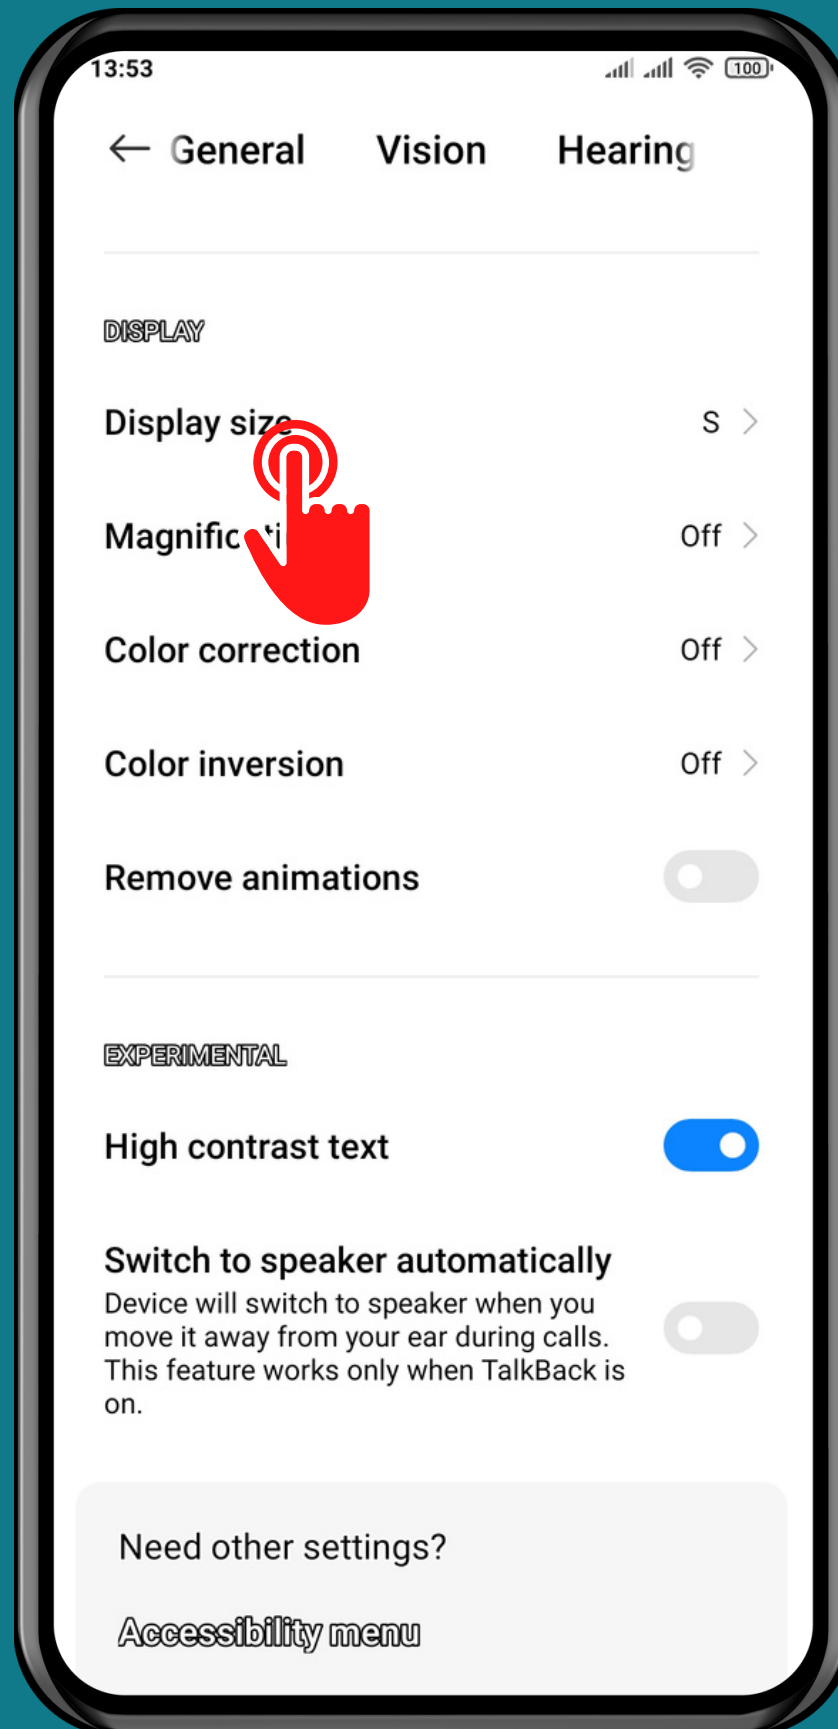

XIAOMI

Android 11 - MIUI 12

HOW TO CHANGE DISPLAY SIZE

Tap on **Settings**

Tap on Additional settings

Tap on Accessibility

Tap on Vision

Tap on
Display size

Set the **Display size**
and tap on **Save**

Done!