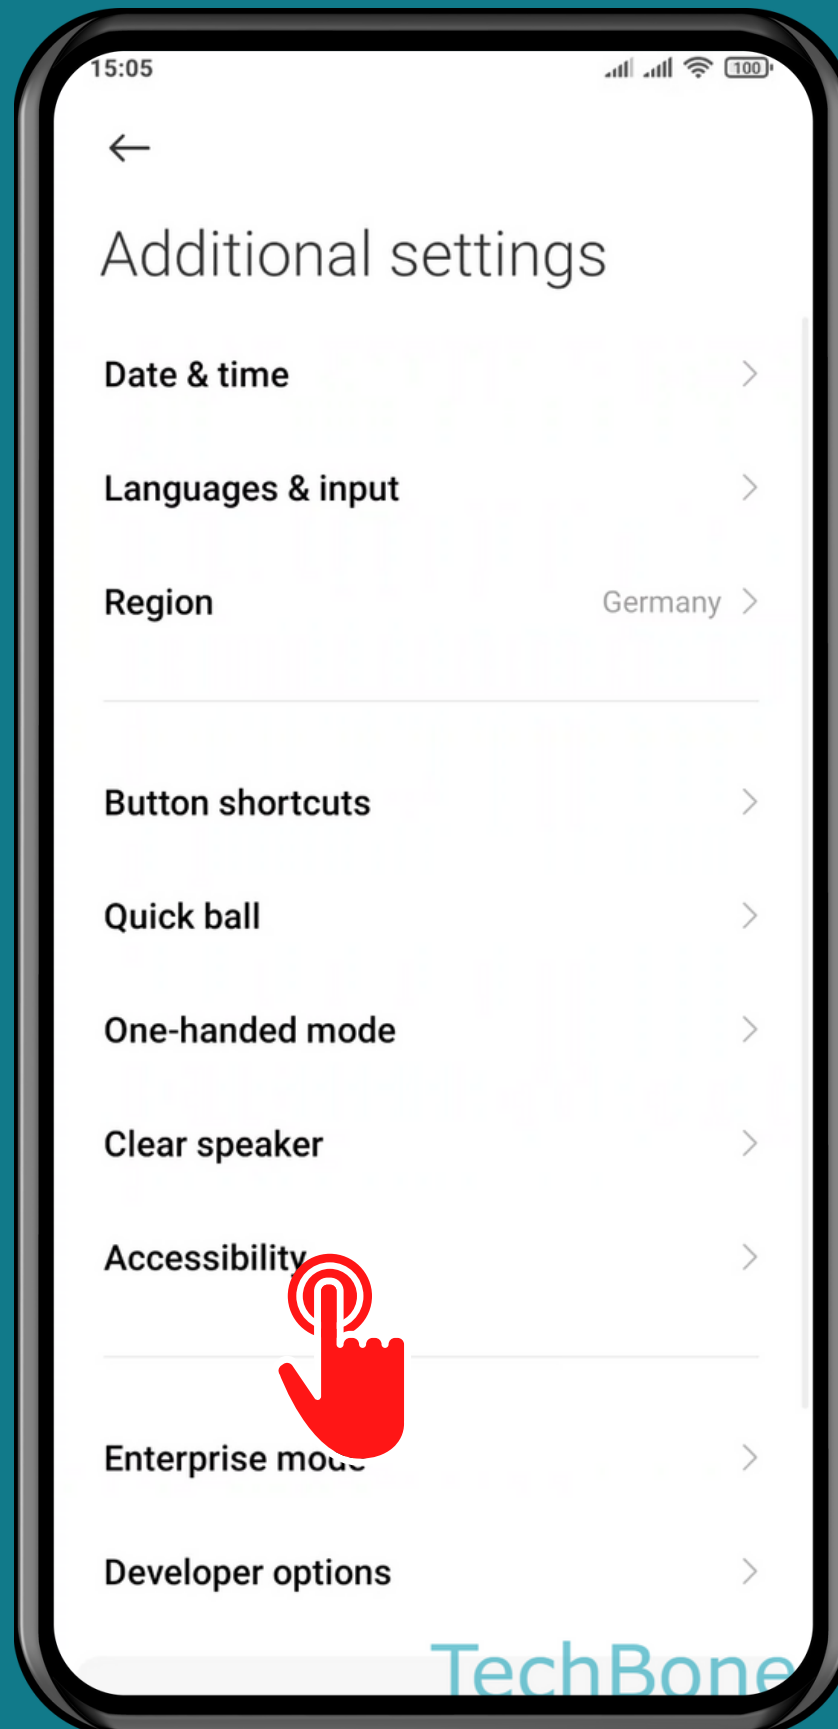

XIAOMI

Android 11 - MIUI 12

HOW TO CHANGE DISPLAY SIZE

Tap on **Settings**

Tap on Additional settings

Tap on Accessibility

Tap on Vision

Tap on
Display size

Set the **Display size**
and tap on **Save**

Done!