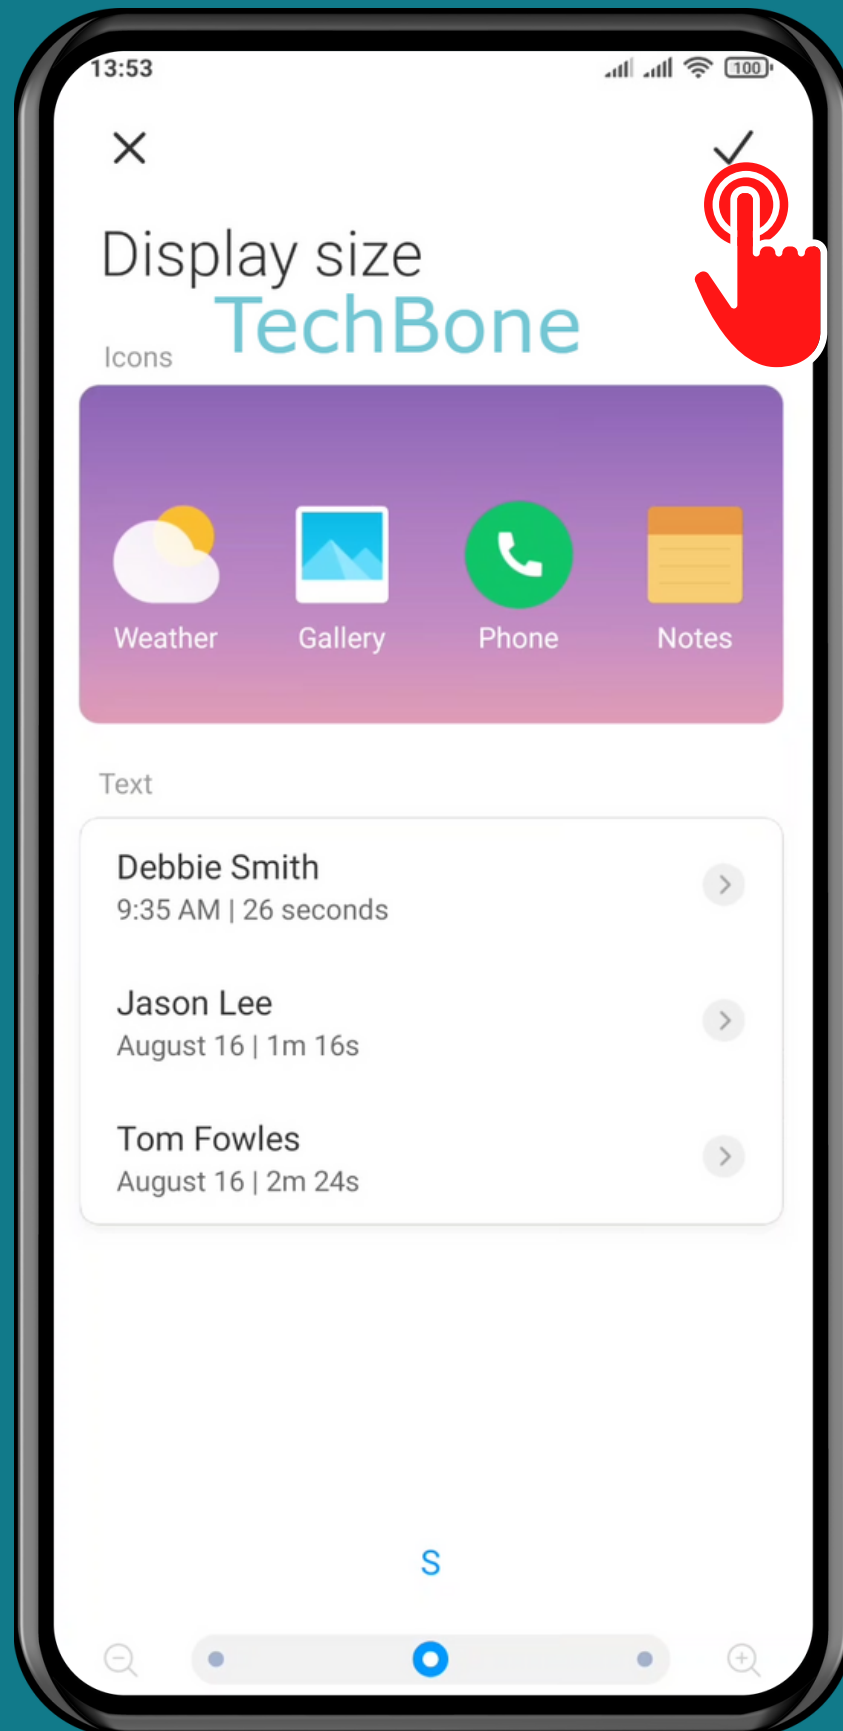

XIAOMI

Android 11 - MIUI 12

HOW TO CHANGE DISPLAY SIZE

Tap on **Settings**

Tap on Additional settings

Tap on Accessibility

Tap on Vision

Tap on
Display size

Set the **Display size**
and tap on **Save**

Done!