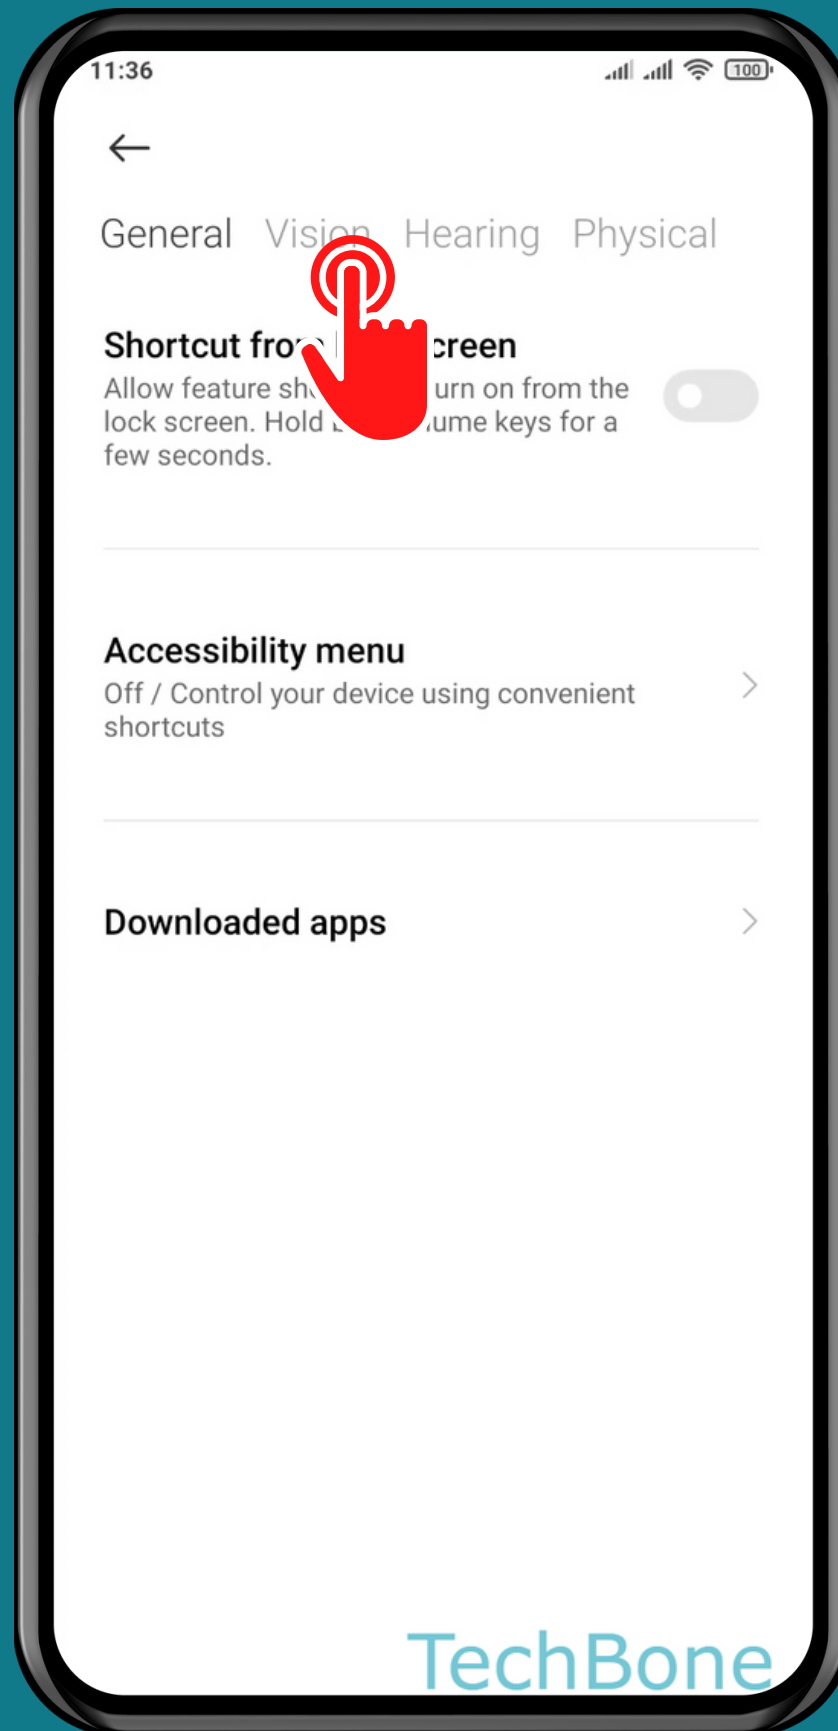

XIAOMI

Android 11 - MIUI 12

HOW TO CHANGE DISPLAY SIZE

Tap on **Settings**

Tap on Additional settings

Tap on Accessibility

Tap on Vision

Tap on
Display size

Set the **Display size**
and tap on **Save**

Done!