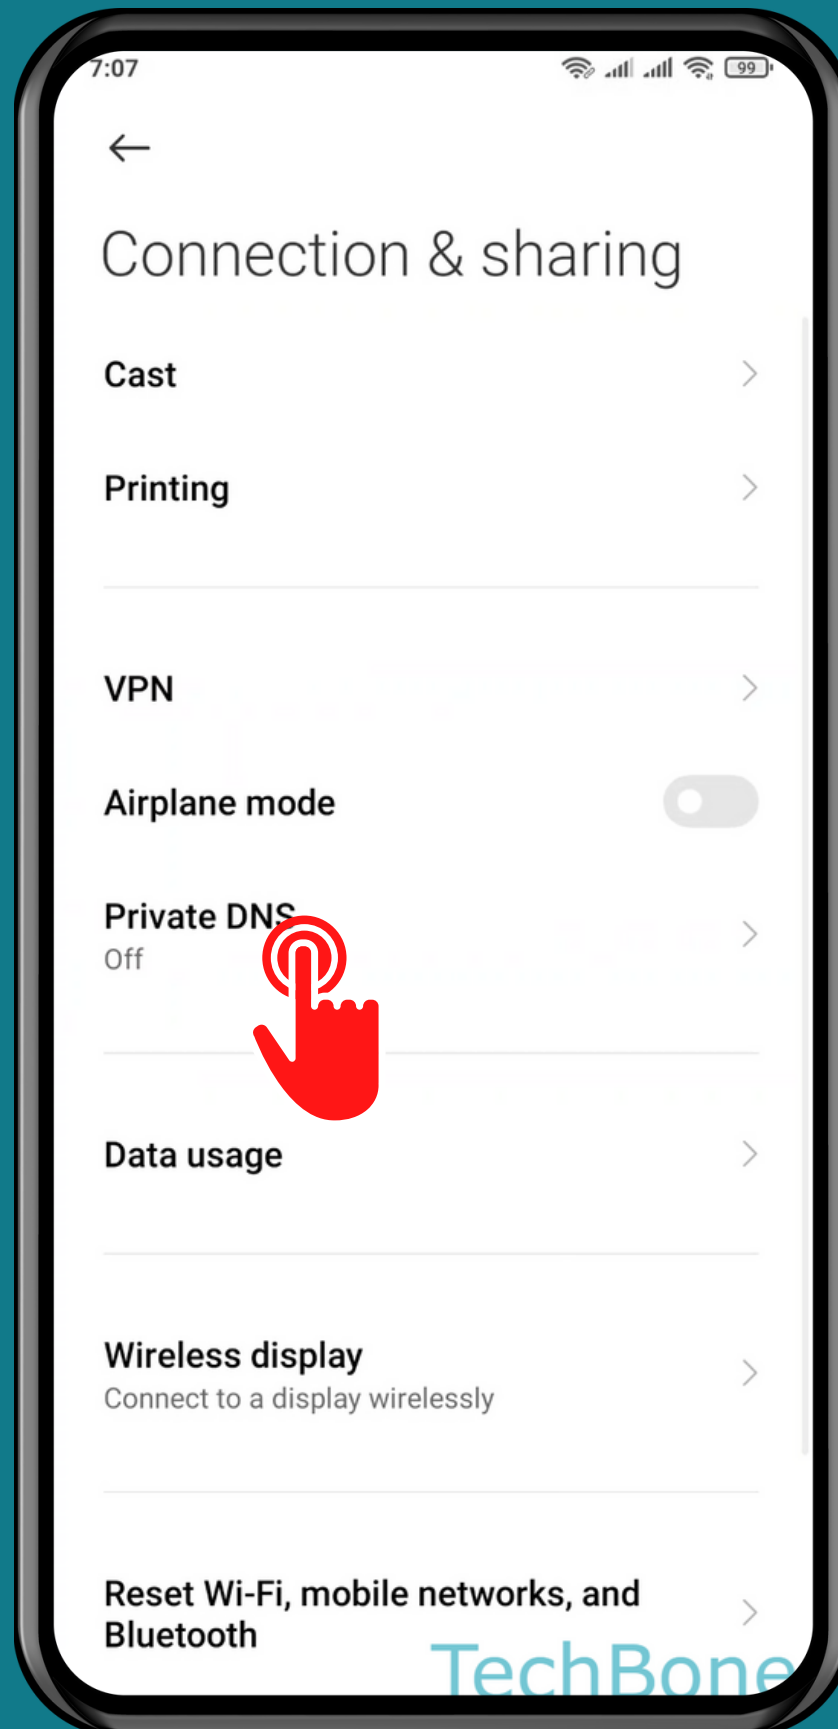

XIAOMI

Android 11 - MIUI 12

HOW TO SET UP DNS SERVER

Tap on **Settings**

Tap on Connection & sharing

Tap on
Private DNS

Choose Auto or Private DNS provider hostname

Enter the **Hostname**
of **DNS** provider and
tap **Save**