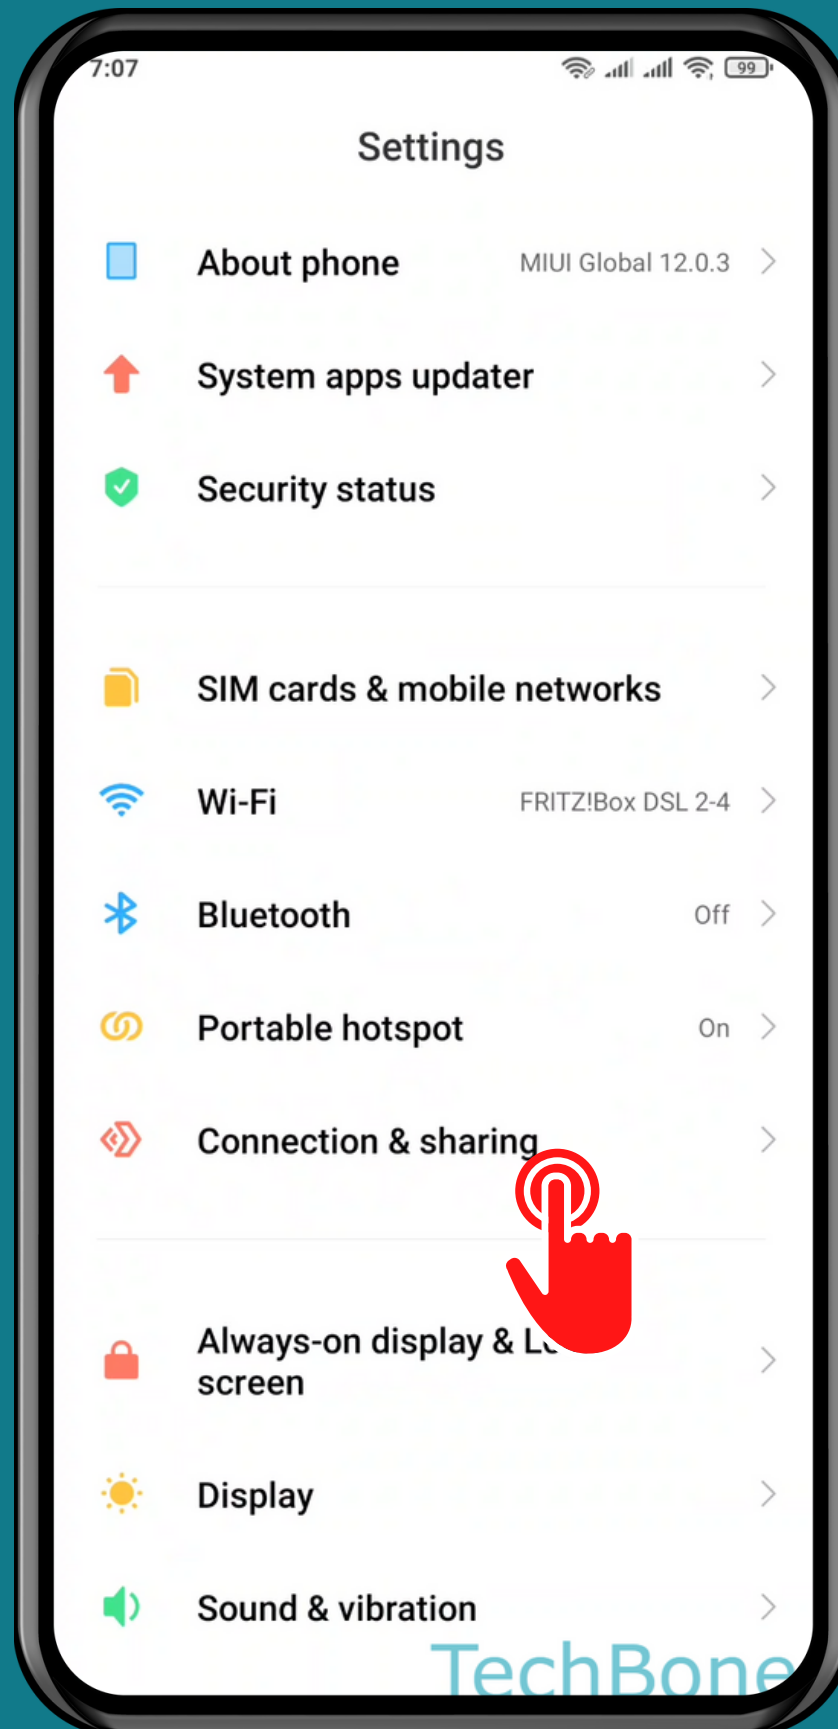

XIAOMI

Android 11 - MIUI 12

HOW TO SET UP DNS SERVER

Tap on **Settings**

Tap on Connection & sharing

Tap on
Private DNS

Choose Auto or Private DNS provider hostname

Enter the **Hostname**
of **DNS** provider and
tap **Save**