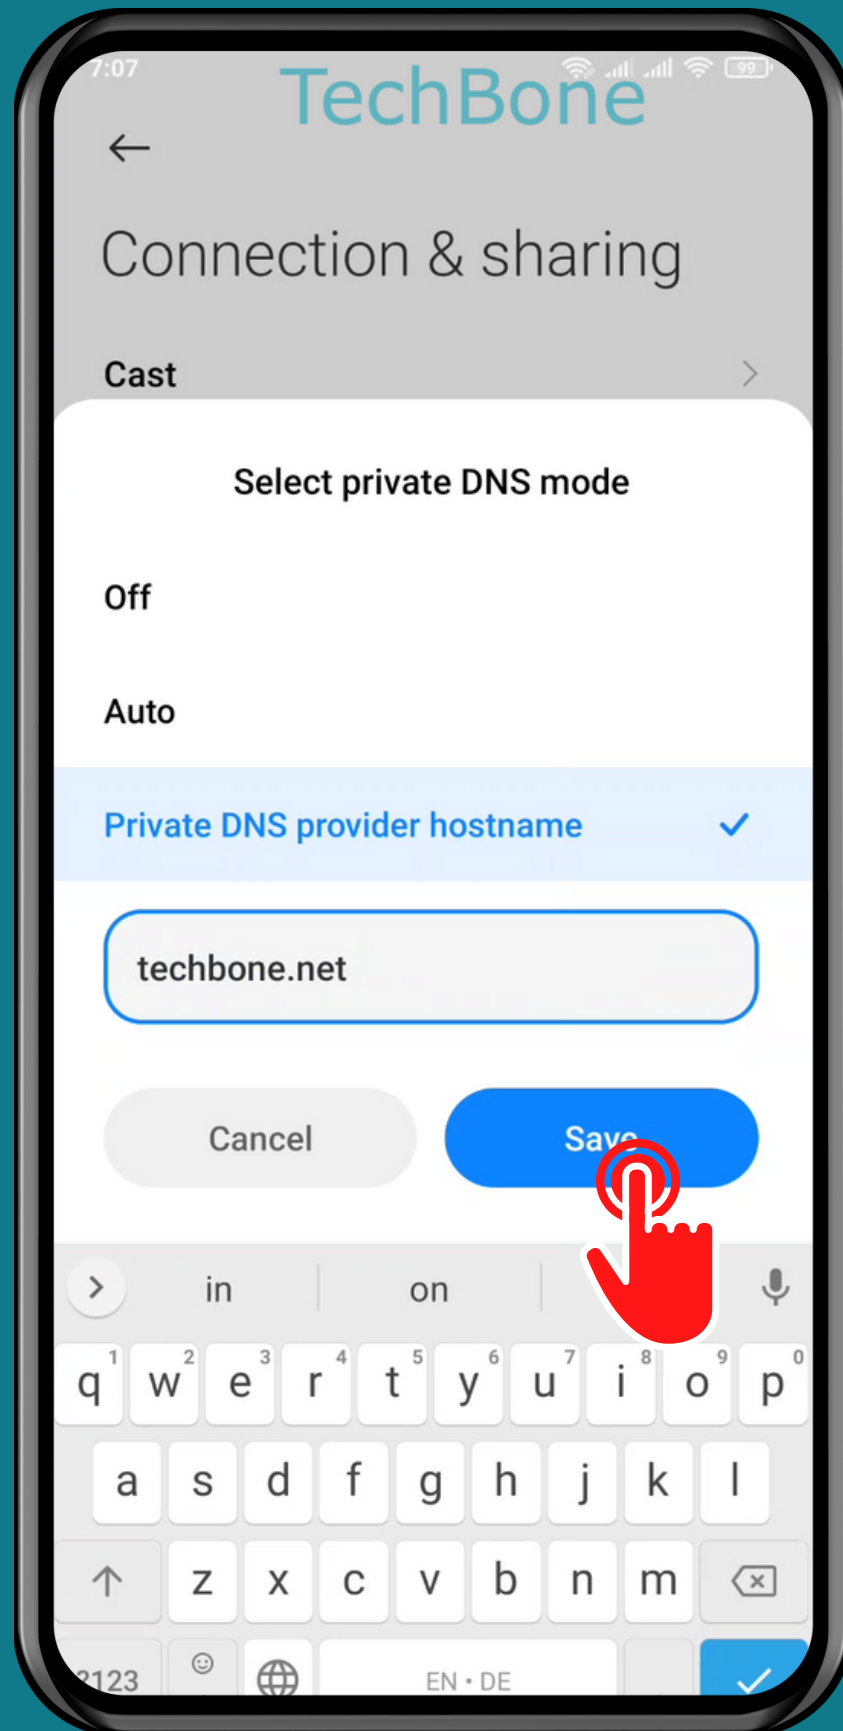

XIAOMI

Android 11 - MIUI 12

HOW TO SET UP DNS SERVER

Tap on **Settings**

Tap on Connection & sharing

Tap on
Private DNS

Choose Auto or Private DNS provider hostname

Enter the **Hostname**
of **DNS** provider and
tap **Save**