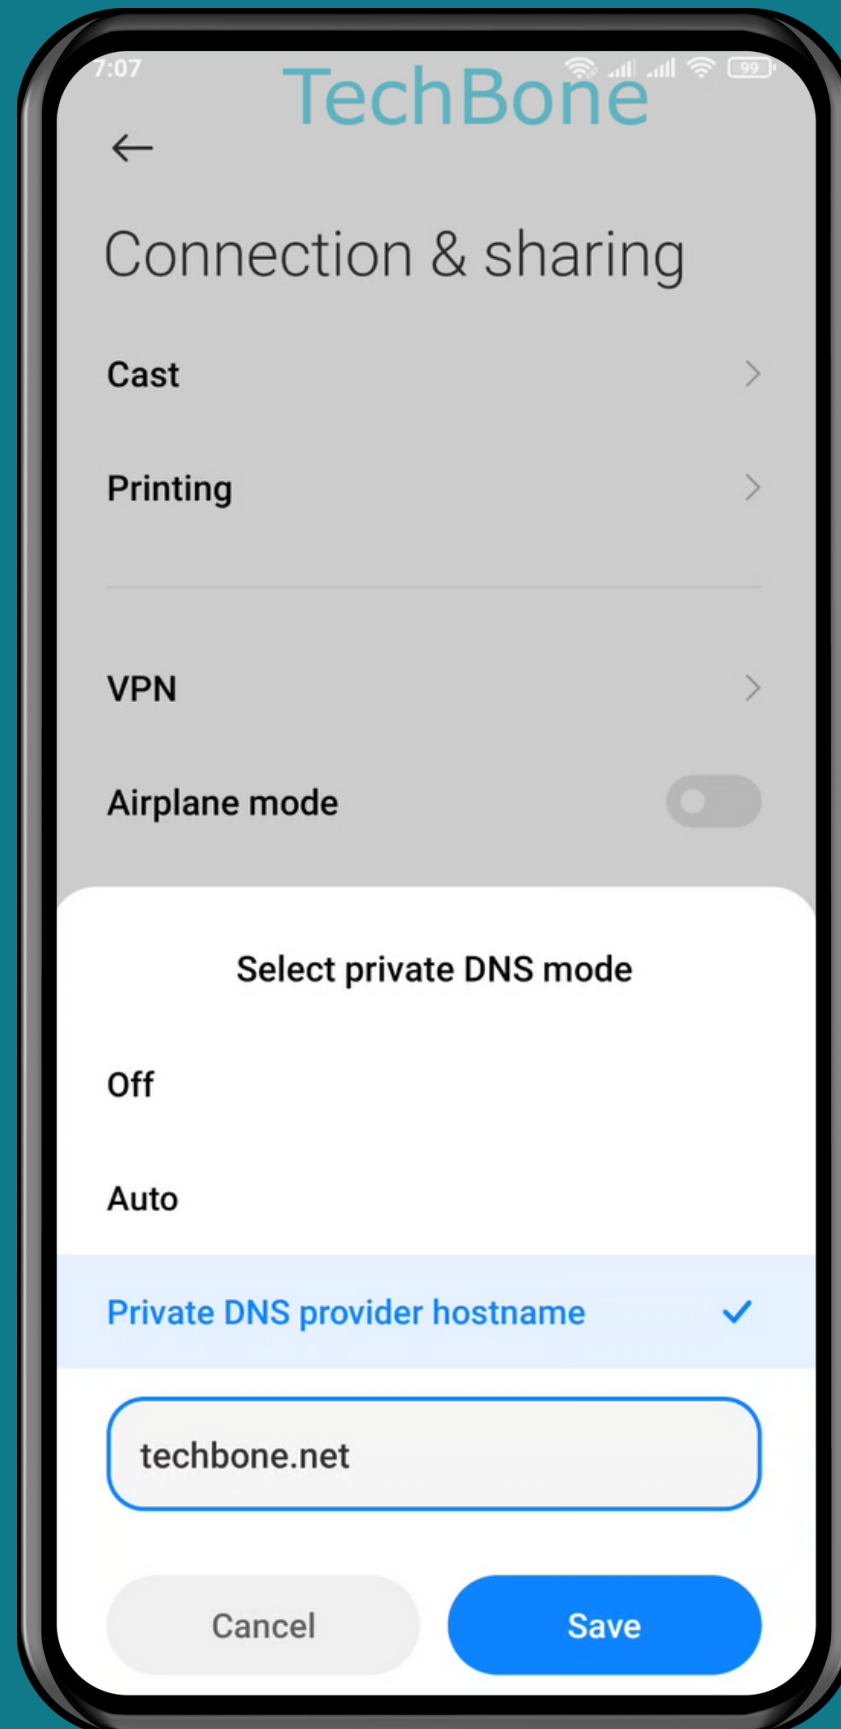

XIAOMI

Android 11 - MIUI 12

HOW TO SET UP DNS SERVER

Tap on **Settings**

Tap on Connection & sharing

Tap on
Private DNS

Choose Auto or Private DNS provider hostname

Enter the **Hostname**
of **DNS** provider and
tap **Save**