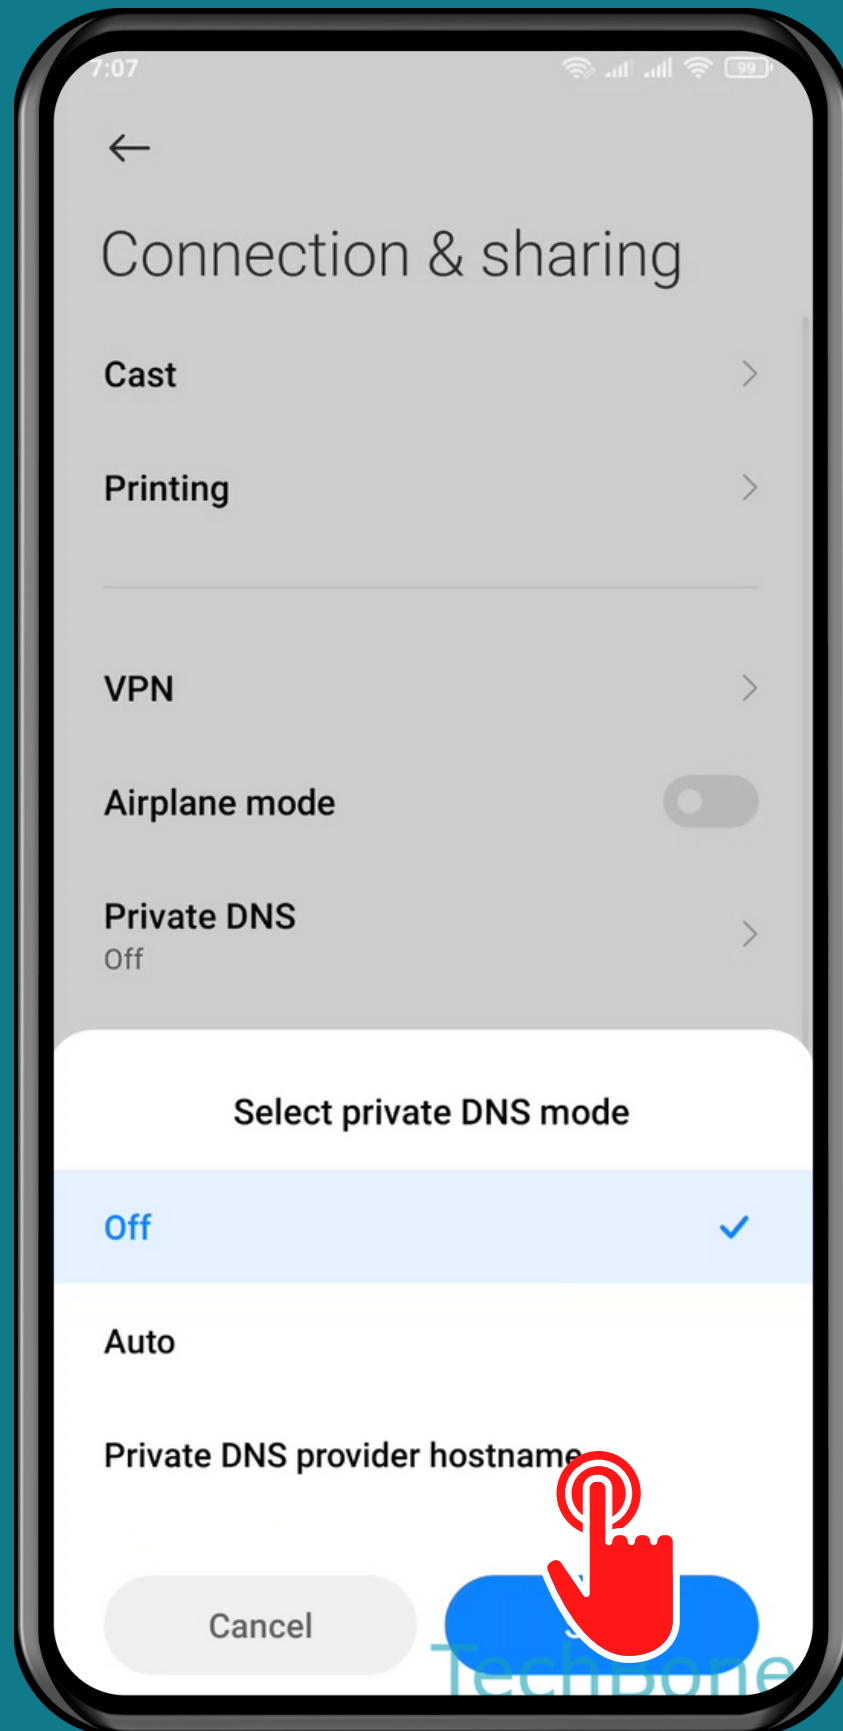

XIAOMI

Android 11 - MIUI 12

HOW TO SET UP DNS SERVER

Tap on **Settings**

Tap on Connection & sharing

Tap on
Private DNS

Choose Auto or Private DNS provider hostname

Enter the **Hostname**
of **DNS** provider and
tap **Save**