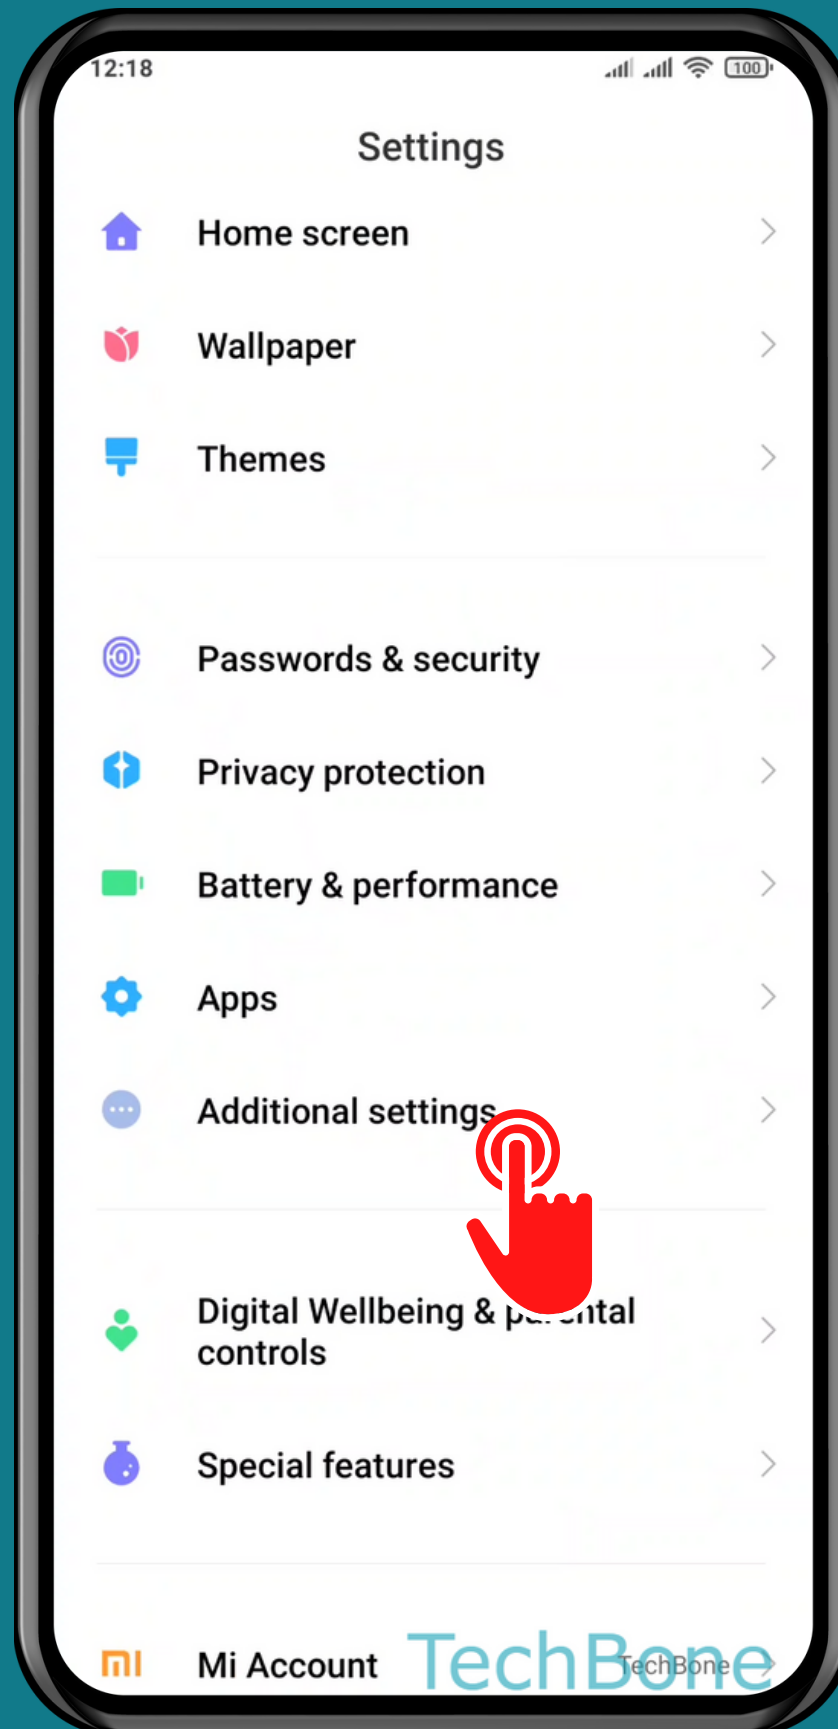

XIAOMI

Android 11 - MIUI 12

HOW TO TURN ON/OFF DOUBLE-SPACE PERIOD

Tap on **Settings**

Tap on Additional settings

Tap on Languages & input

Tap on
Manage keyboards

Tap on **Settings**

Tap on
Text correction

Turn On/Off Double-space period

Done!