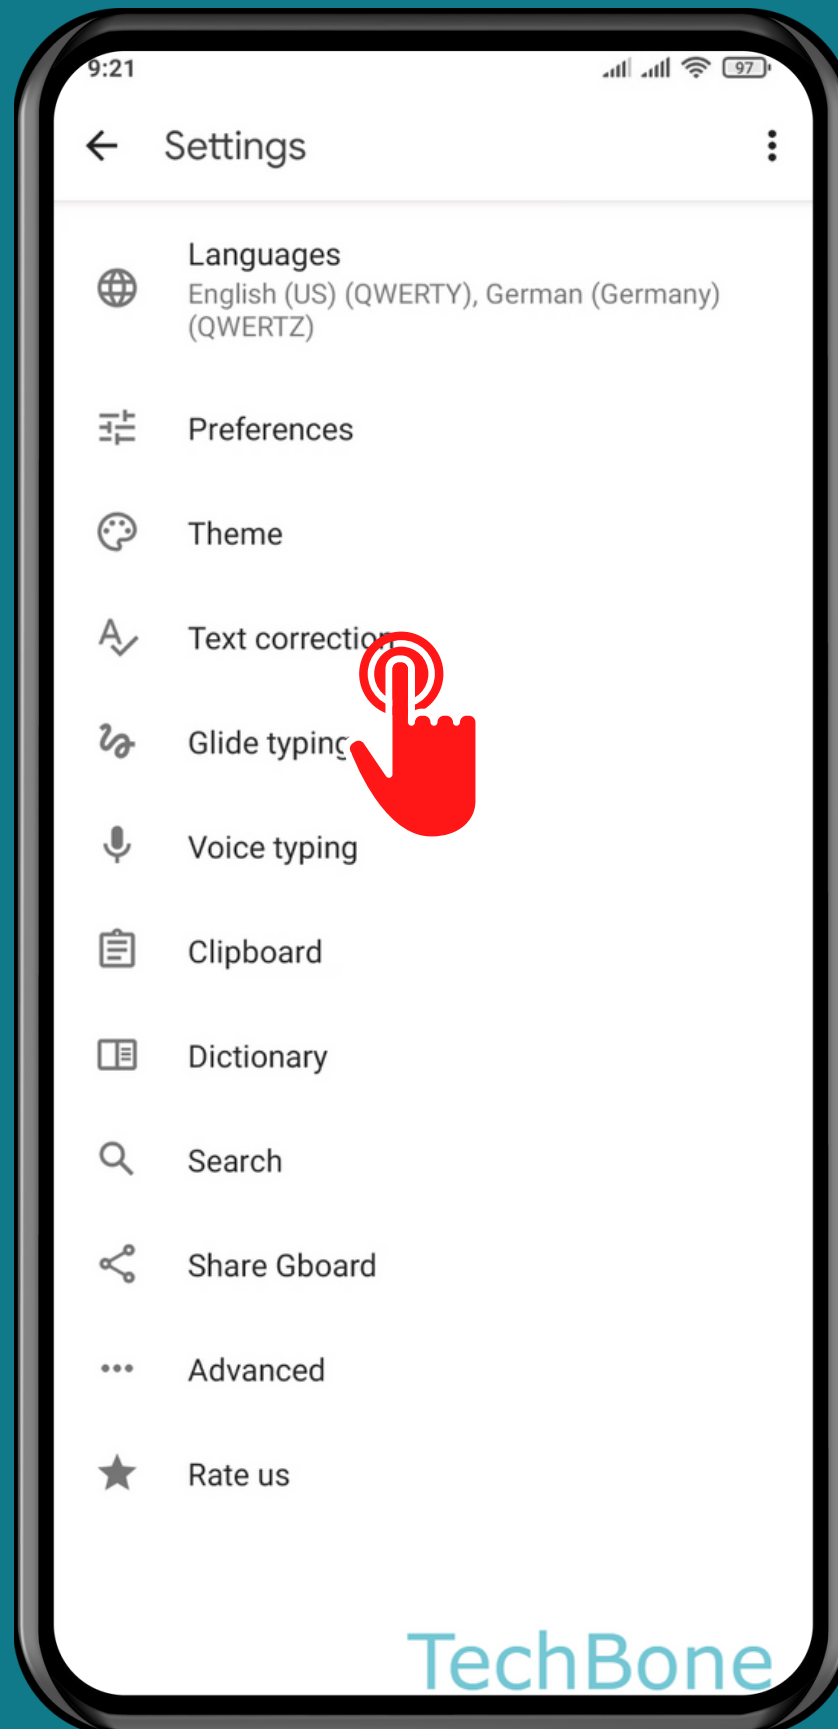

XIAOMI

Android 11 - MIUI 12

HOW TO TURN ON/OFF DOUBLE-SPACE PERIOD

Tap on **Settings**

Tap on Additional settings

Tap on Languages & input

Tap on
Manage keyboards

Tap on **Settings**

Tap on
Text correction

Turn On/Off Double-space period

Done!