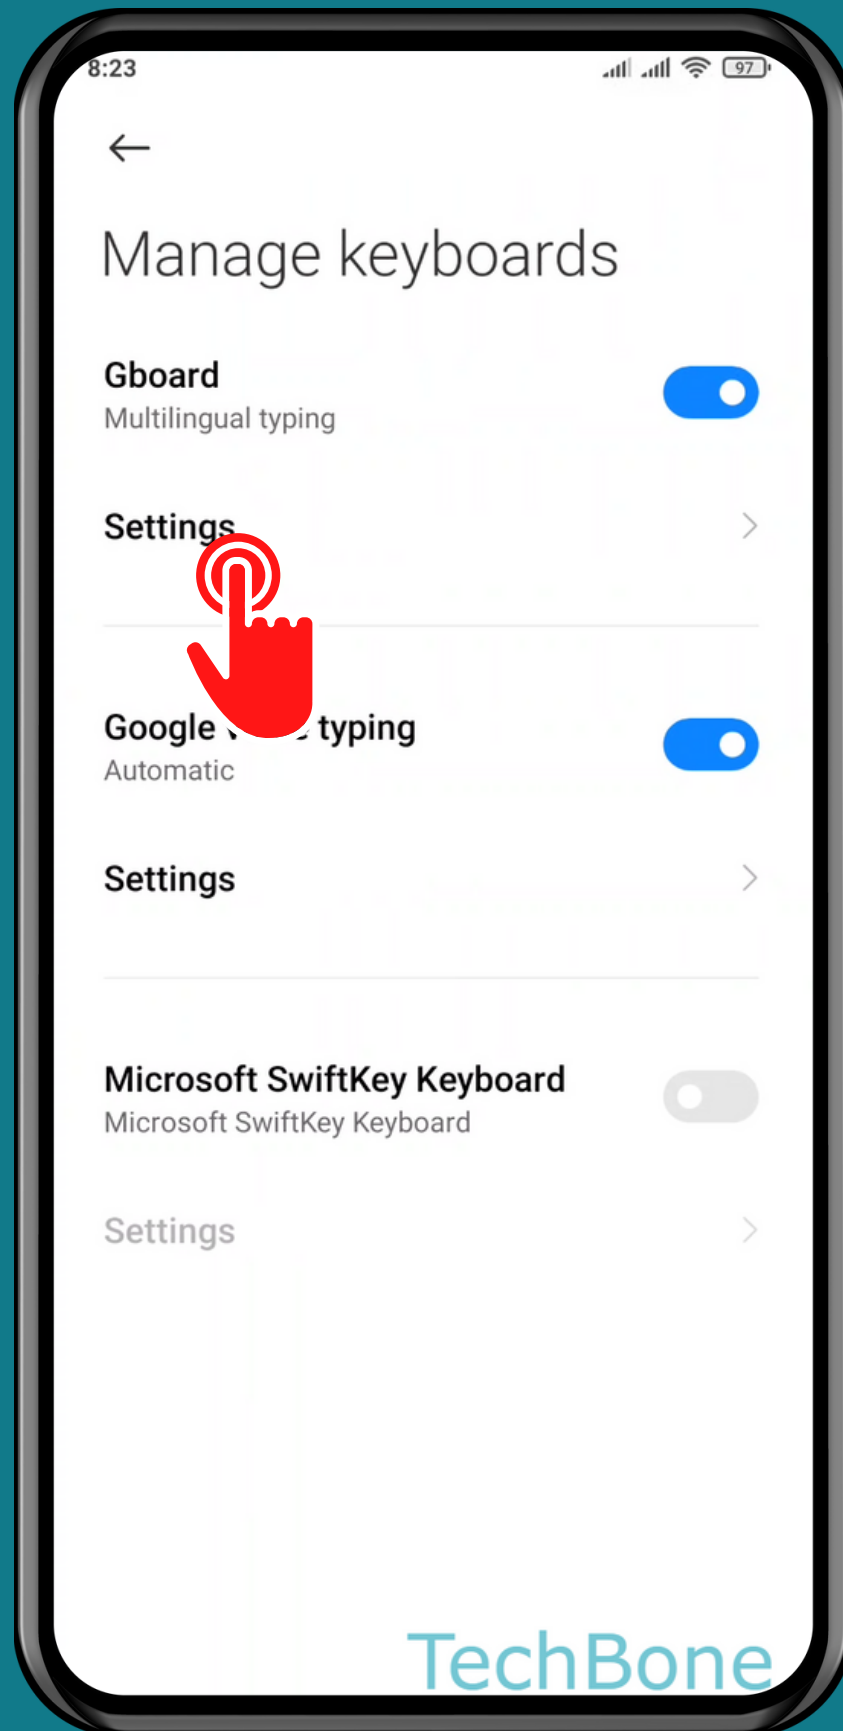

XIAOMI

Android 11 - MIUI 12

HOW TO TURN ON/OFF DOUBLE-SPACE PERIOD

Tap on **Settings**

Tap on Additional settings

Tap on Languages & input

Tap on
Manage keyboards

Tap on **Settings**

Tap on
Text correction

Turn On/Off Double-space period

Done!