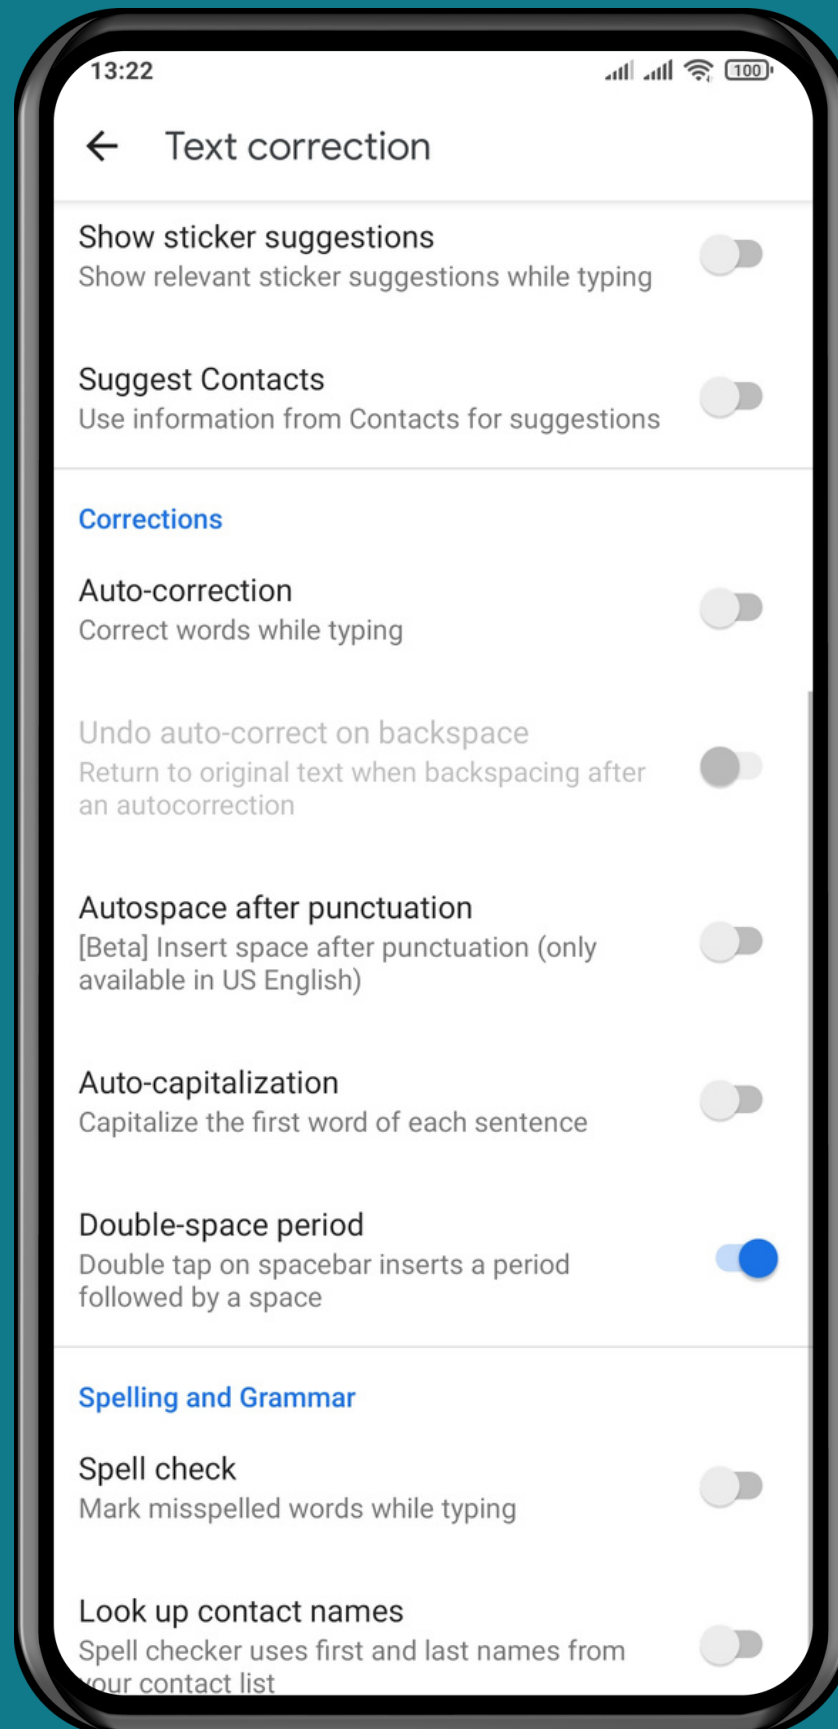

XIAOMI

Android 11 - MIUI 12

HOW TO TURN ON/OFF DOUBLE-SPACE PERIOD

Tap on **Settings**

Tap on Additional settings

Tap on Languages & input

Tap on
Manage keyboards

Tap on **Settings**

Tap on
Text correction

Turn On/Off Double-space period

Done!