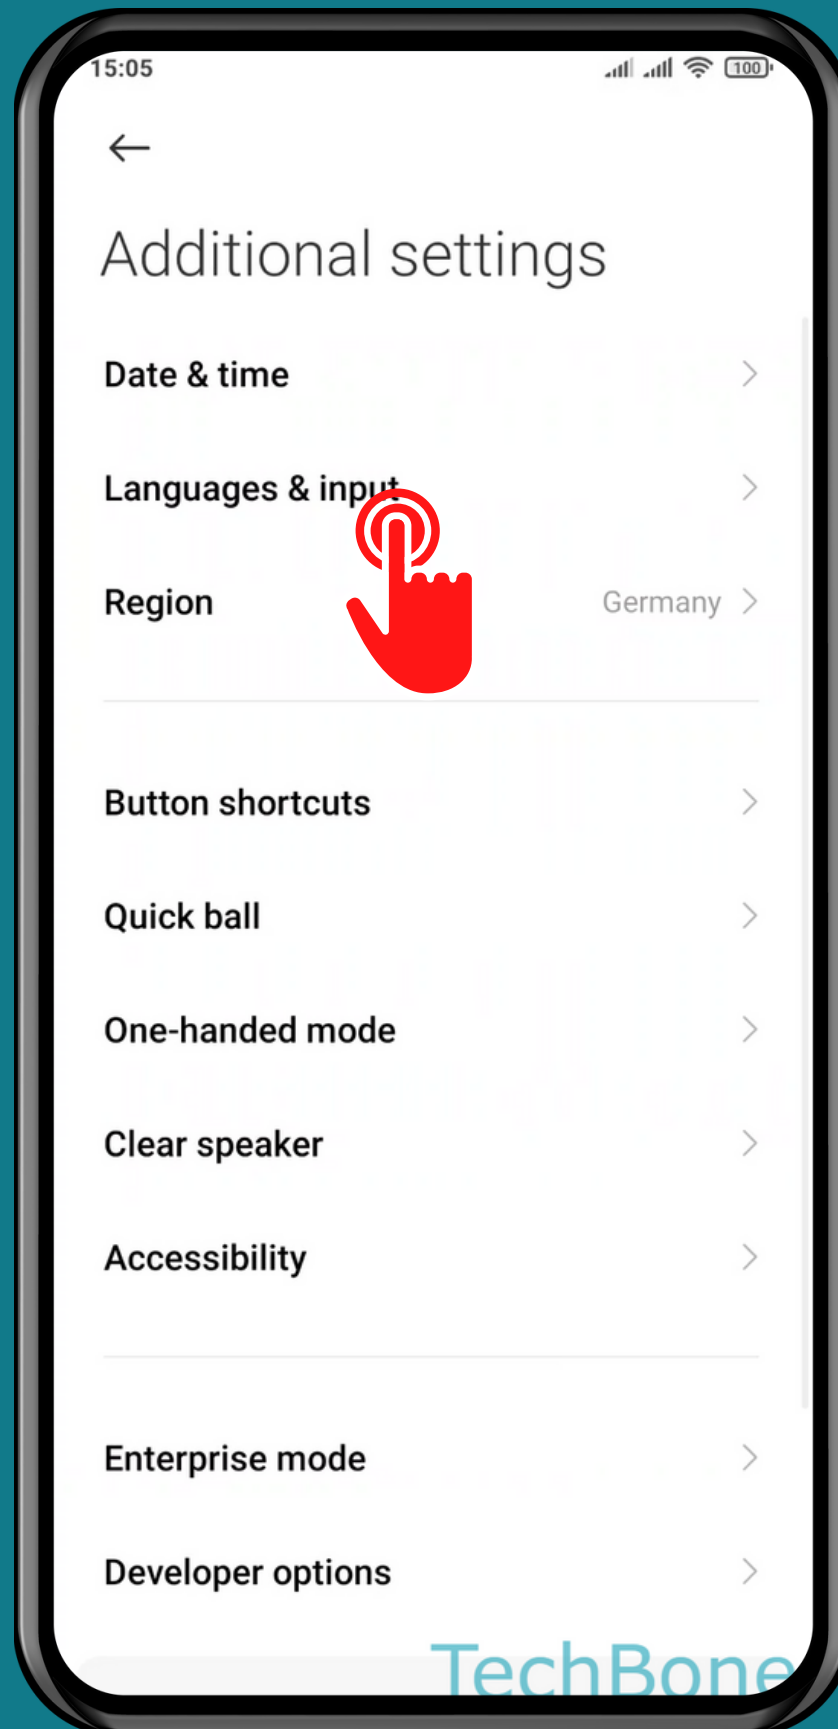

XIAOMI

Android 11 - MIUI 12

HOW TO TURN ON/OFF DOUBLE-SPACE PERIOD

Tap on **Settings**

Tap on Additional settings

Tap on Languages & input

Tap on
Manage keyboards

Tap on **Settings**

Tap on
Text correction

Turn On/Off Double-space period

Done!