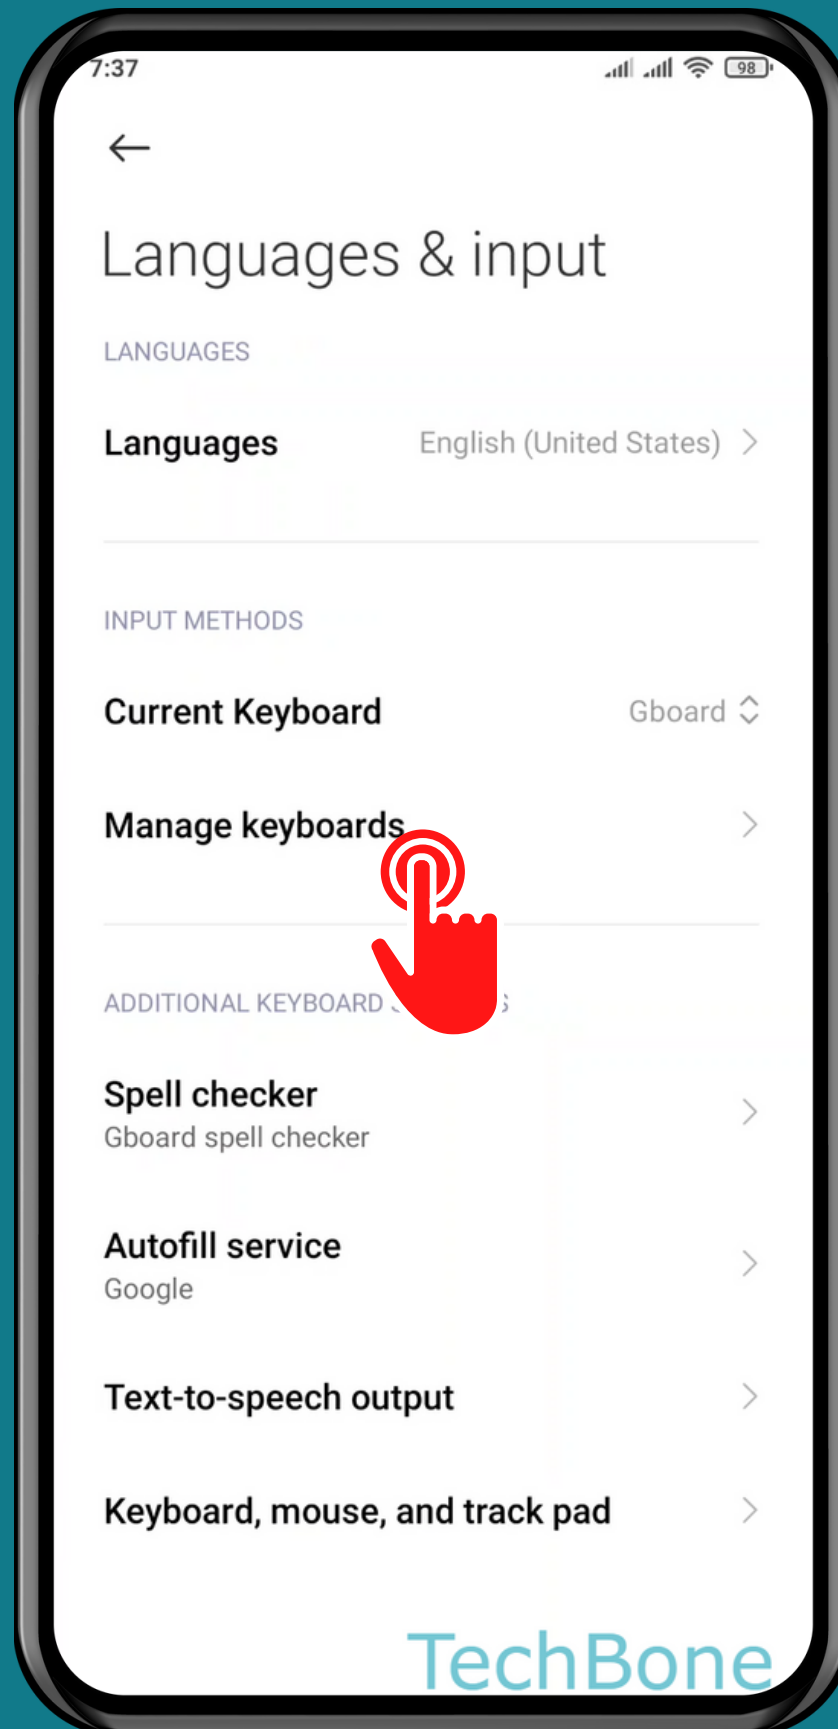

XIAOMI

Android 11 - MIUI 12

HOW TO TURN ON/OFF DOUBLE-SPACE PERIOD

Tap on **Settings**

Tap on Additional settings

Tap on Languages & input

Tap on
Manage keyboards

Tap on **Settings**

Tap on
Text correction

Turn On/Off Double-space period

Done!