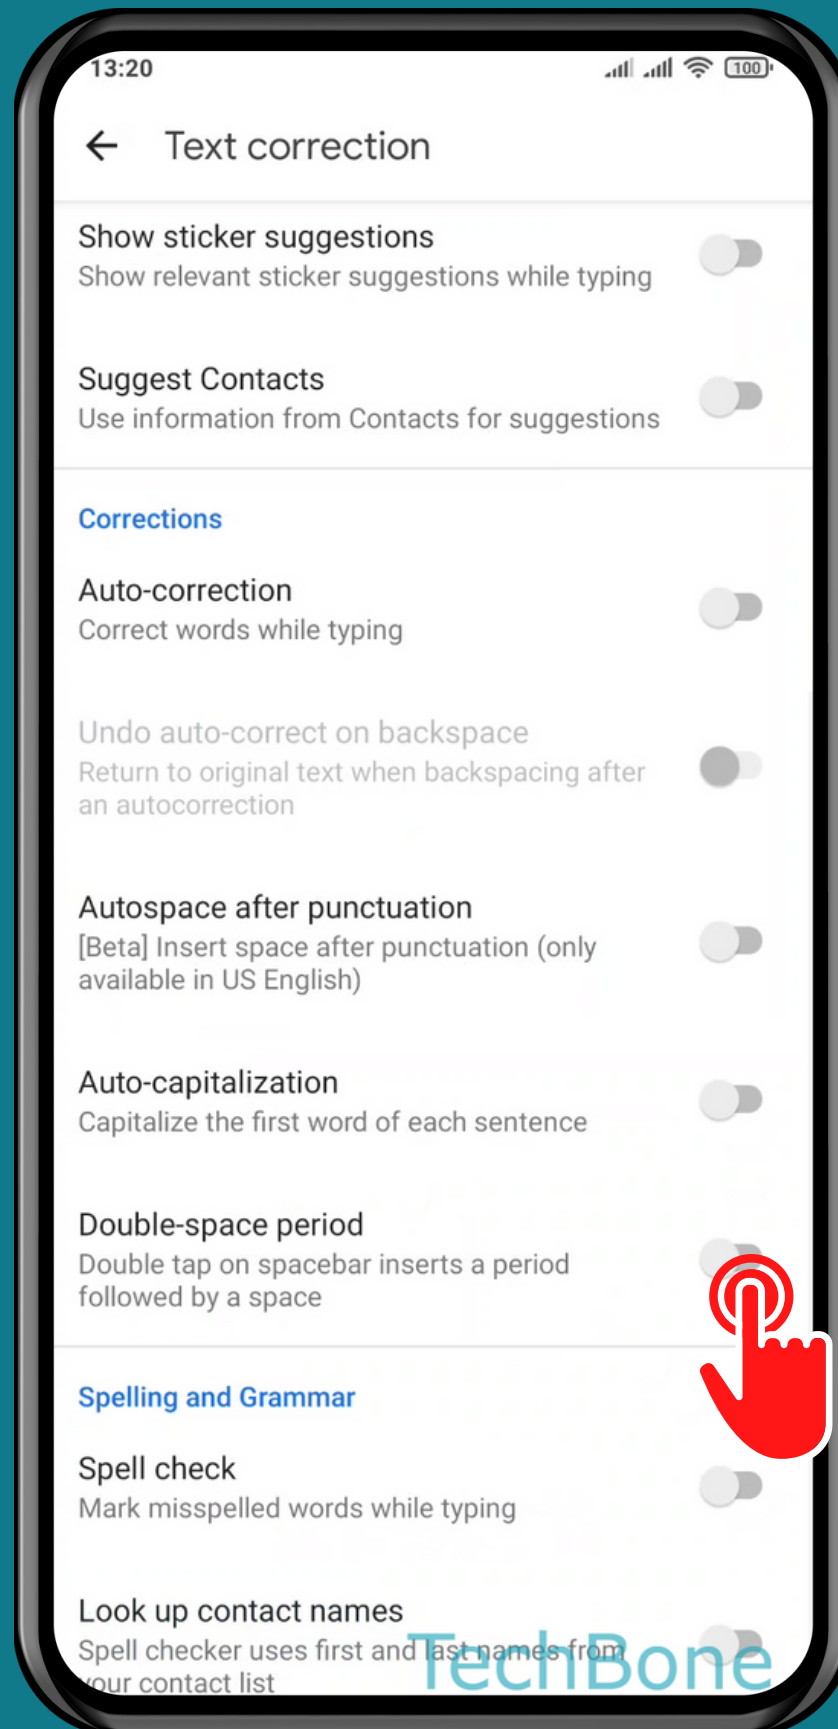

XIAOMI

Android 11 - MIUI 12

HOW TO TURN ON/OFF DOUBLE-SPACE PERIOD

Tap on **Settings**

Tap on Additional settings

Tap on Languages & input

Tap on
Manage keyboards

Tap on **Settings**

Tap on
Text correction

Turn On/Off Double-space period

Done!