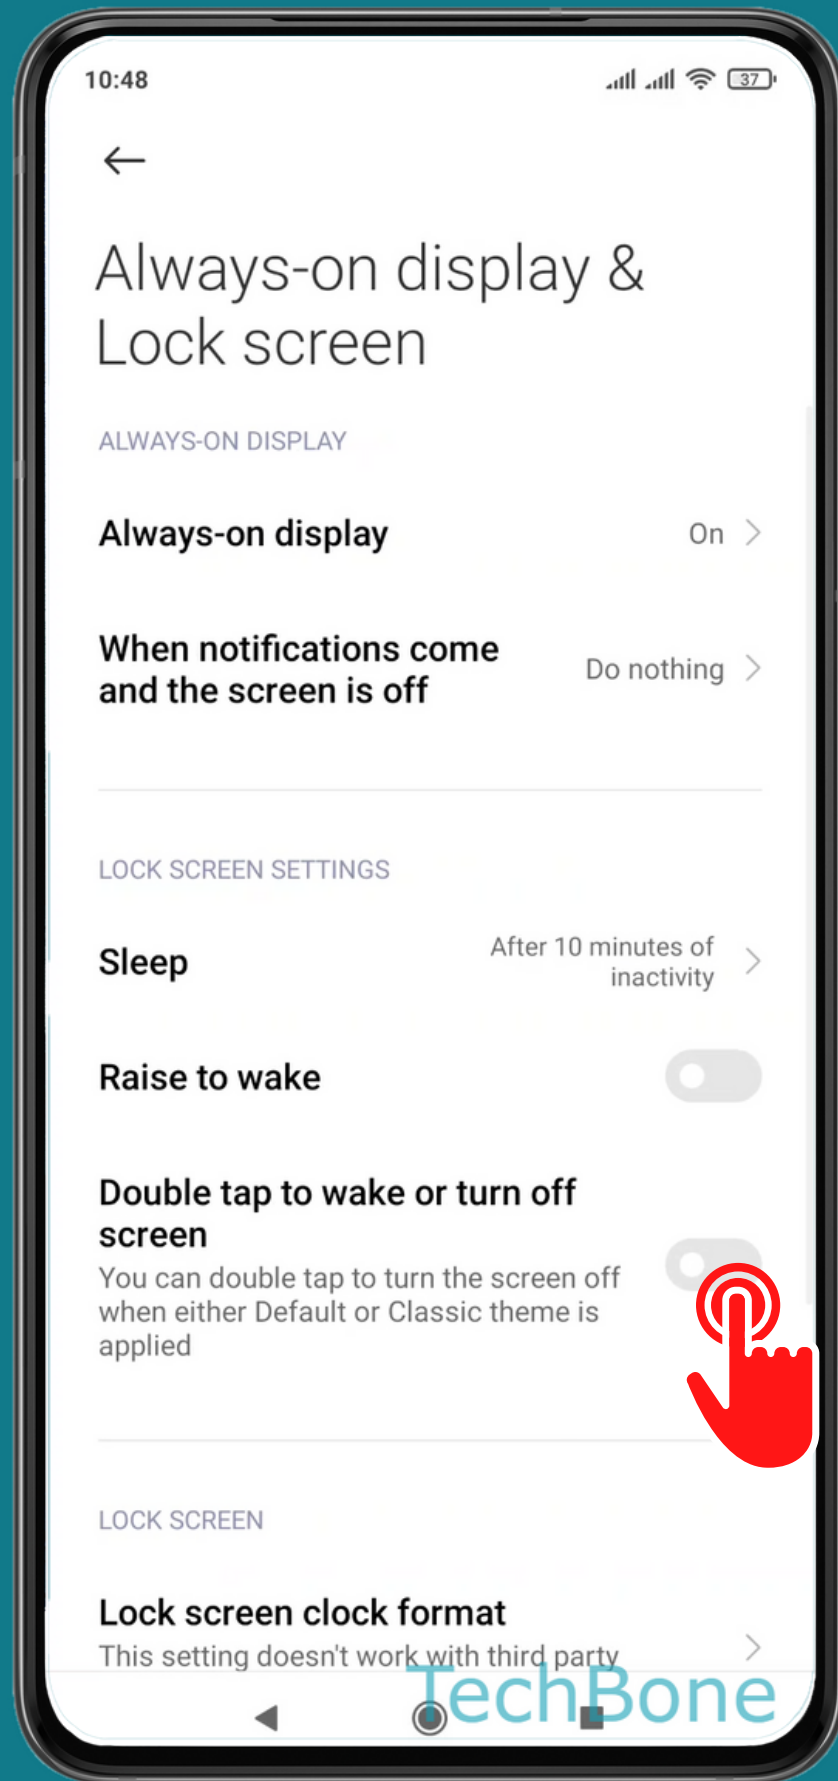

XIAOMI

Android 11 - MIUI 12

DOUBLE TAP TO WAKE OR TURN OFF SCREEN

Tap on **Settings**

Tap on Always-on display & Lock screen

Turn On/Off
Double tap to wake
or turn off screen

Done!