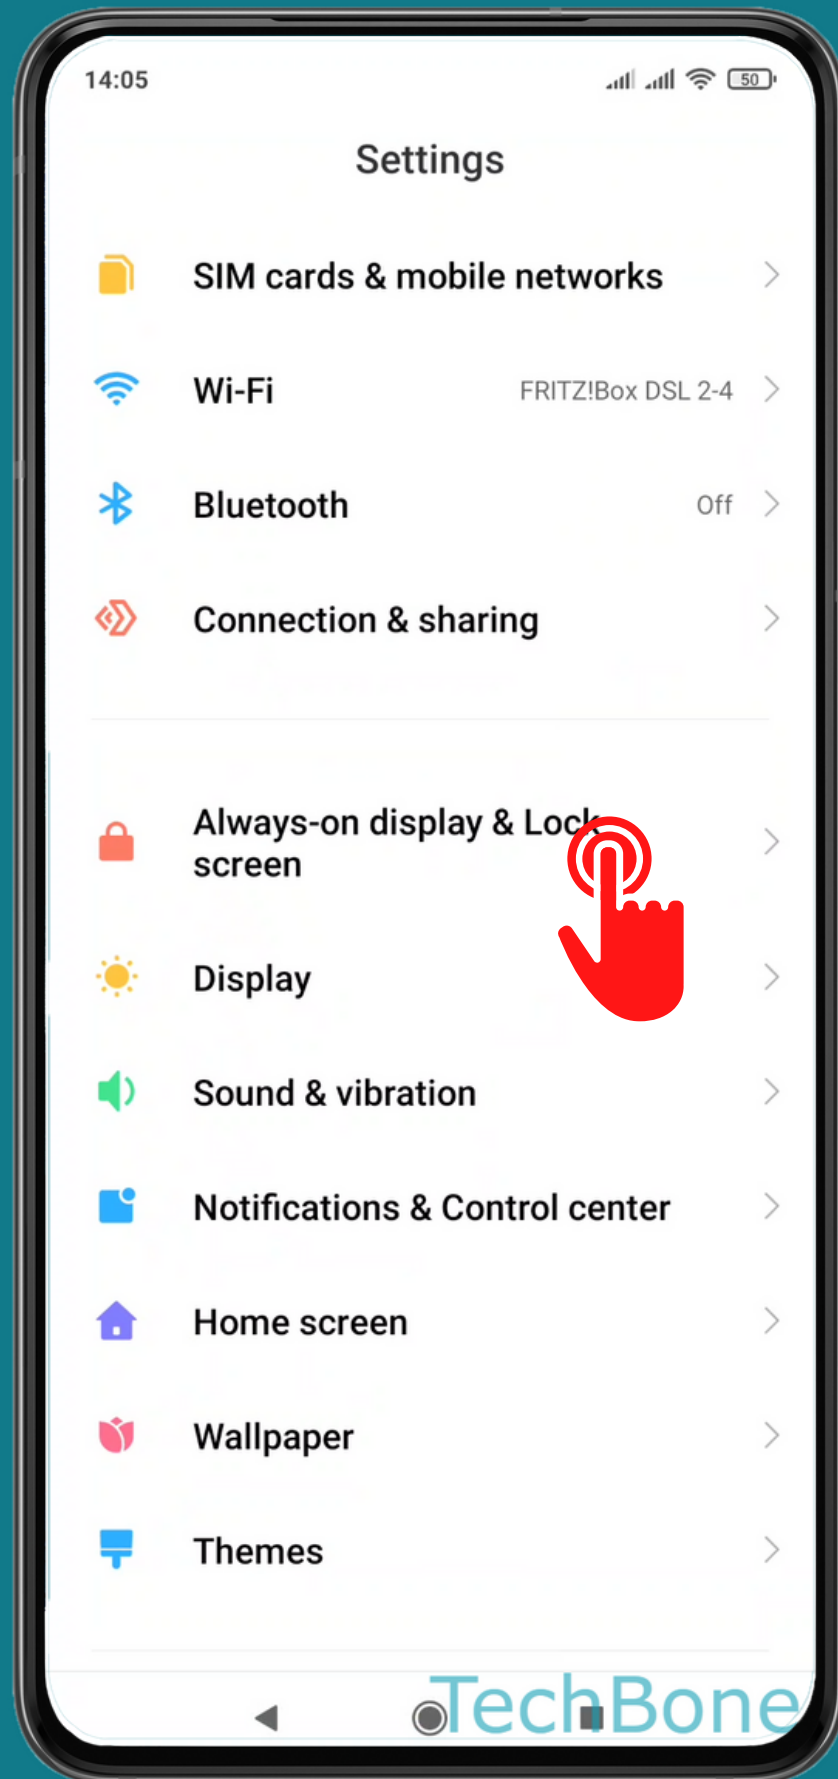

XIAOMI

Android 11 - MIUI 12

DOUBLE TAP TO WAKE OR TURN OFF SCREEN

Tap on **Settings**

Tap on Always-on display & Lock screen

Turn On/Off
Double tap to wake
or turn off screen

Done!