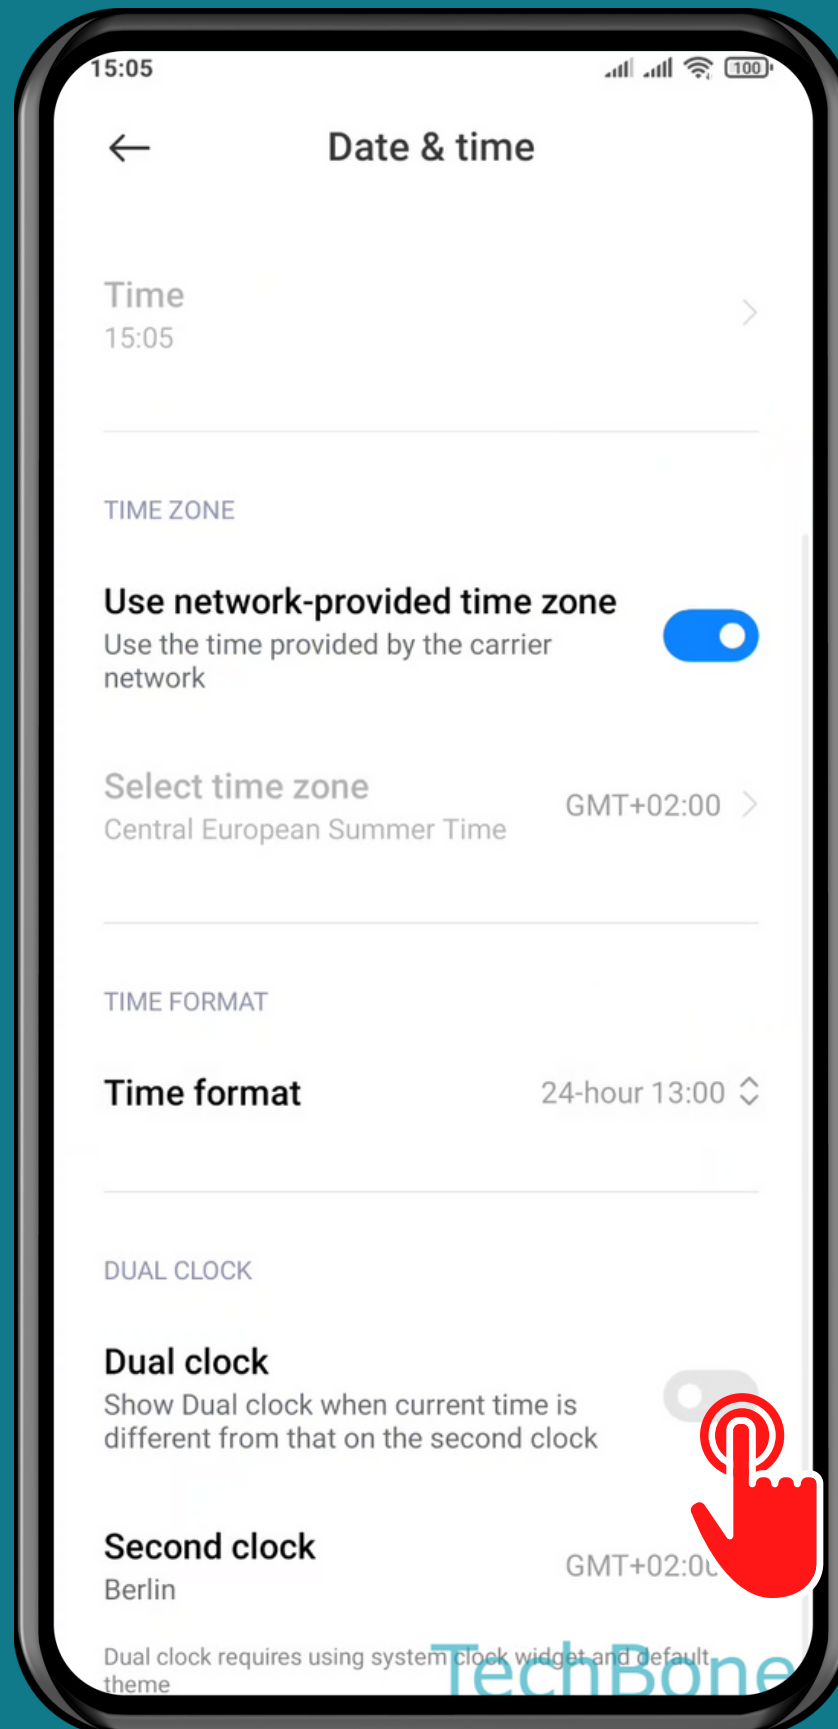

XIAOMI

Android 11 - MIUI 12

HOW TO TURN ON/OFF DUAL CLOCK ON LOCK SCREEN

Tap on **Settings**

Tap on Additional settings

Tap on **Date & time**

Turn On/Off Dual clock

Tap on **Got it**