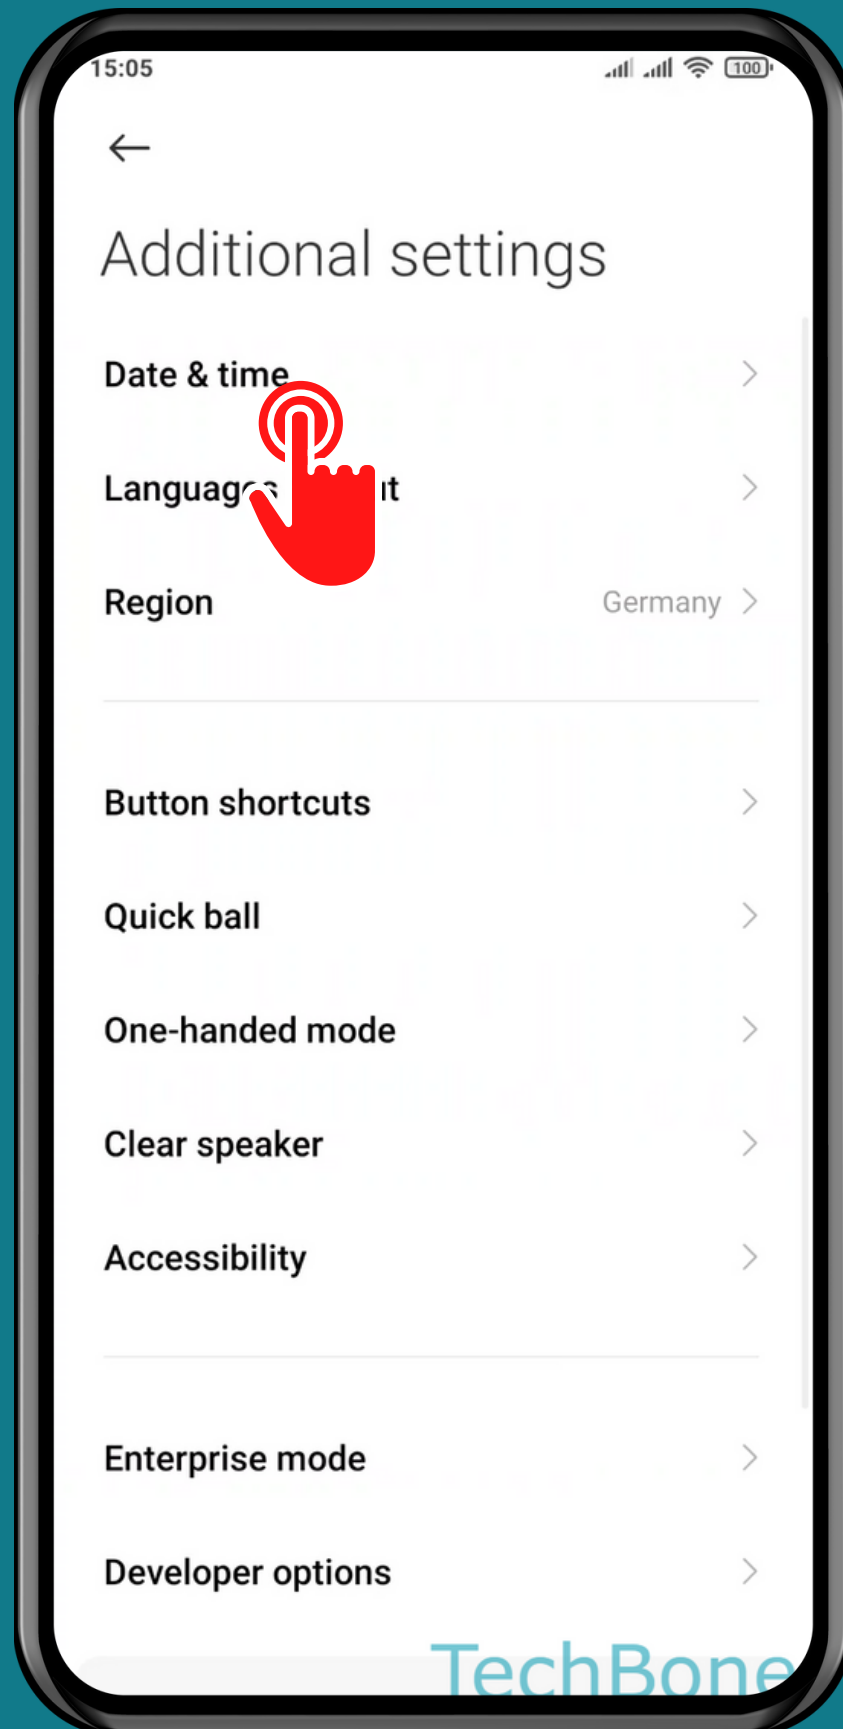

XIAOMI

Android 11 - MIUI 12

HOW TO TURN ON/OFF DUAL CLOCK ON LOCK SCREEN

Tap on **Settings**

Tap on Additional settings

Tap on **Date & time**

Turn On/Off Dual clock

Tap on **Got it**