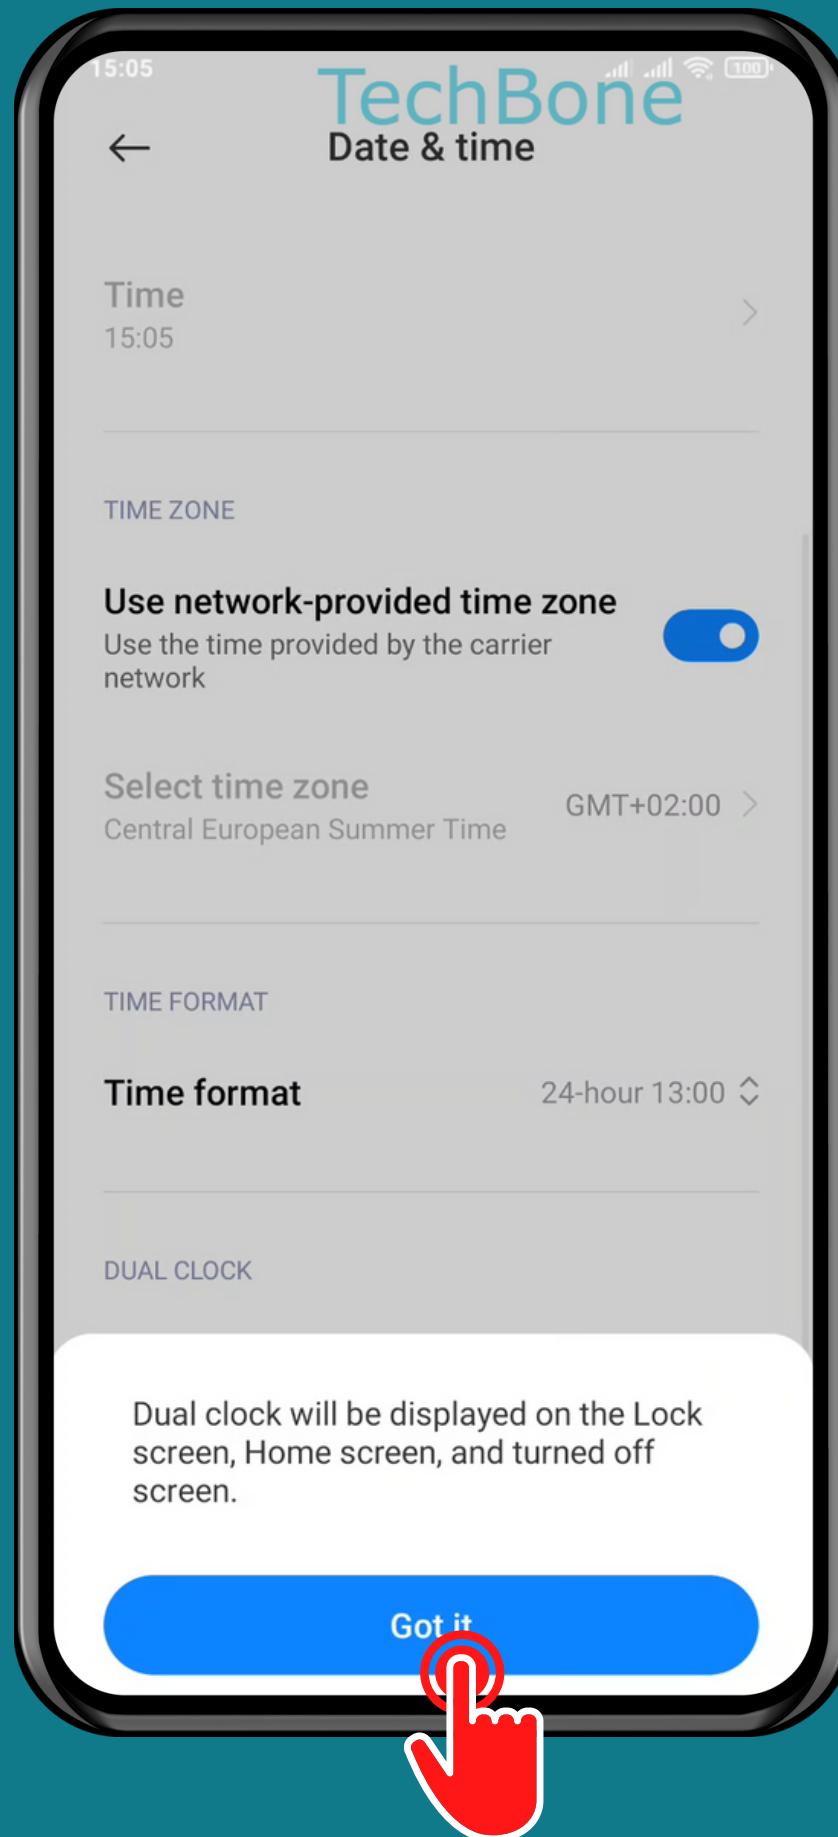

XIAOMI

Android 11 - MIUI 12

HOW TO TURN ON/OFF DUAL CLOCK ON LOCK SCREEN

Tap on **Settings**

Tap on Additional settings

Tap on **Date & time**

Turn On/Off Dual clock

Tap on **Got it**