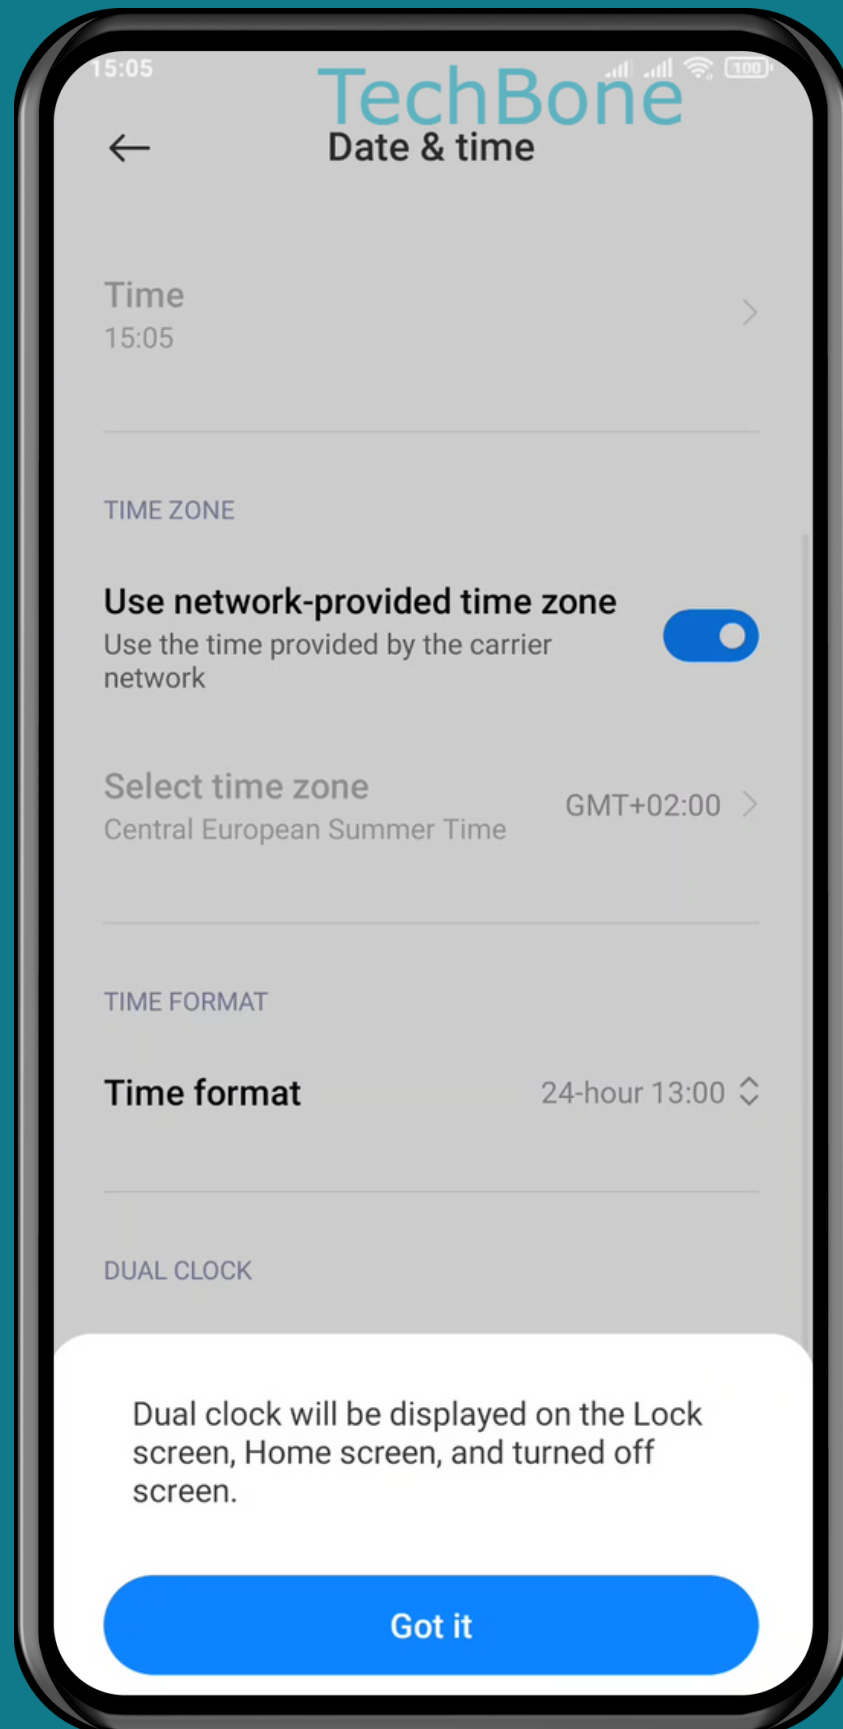

XIAOMI

Android 11 - MIUI 12

HOW TO TURN ON/OFF DUAL CLOCK ON LOCK SCREEN

Tap on **Settings**

Tap on Additional settings

Tap on **Date & time**

Turn On/Off Dual clock

Tap on **Got it**