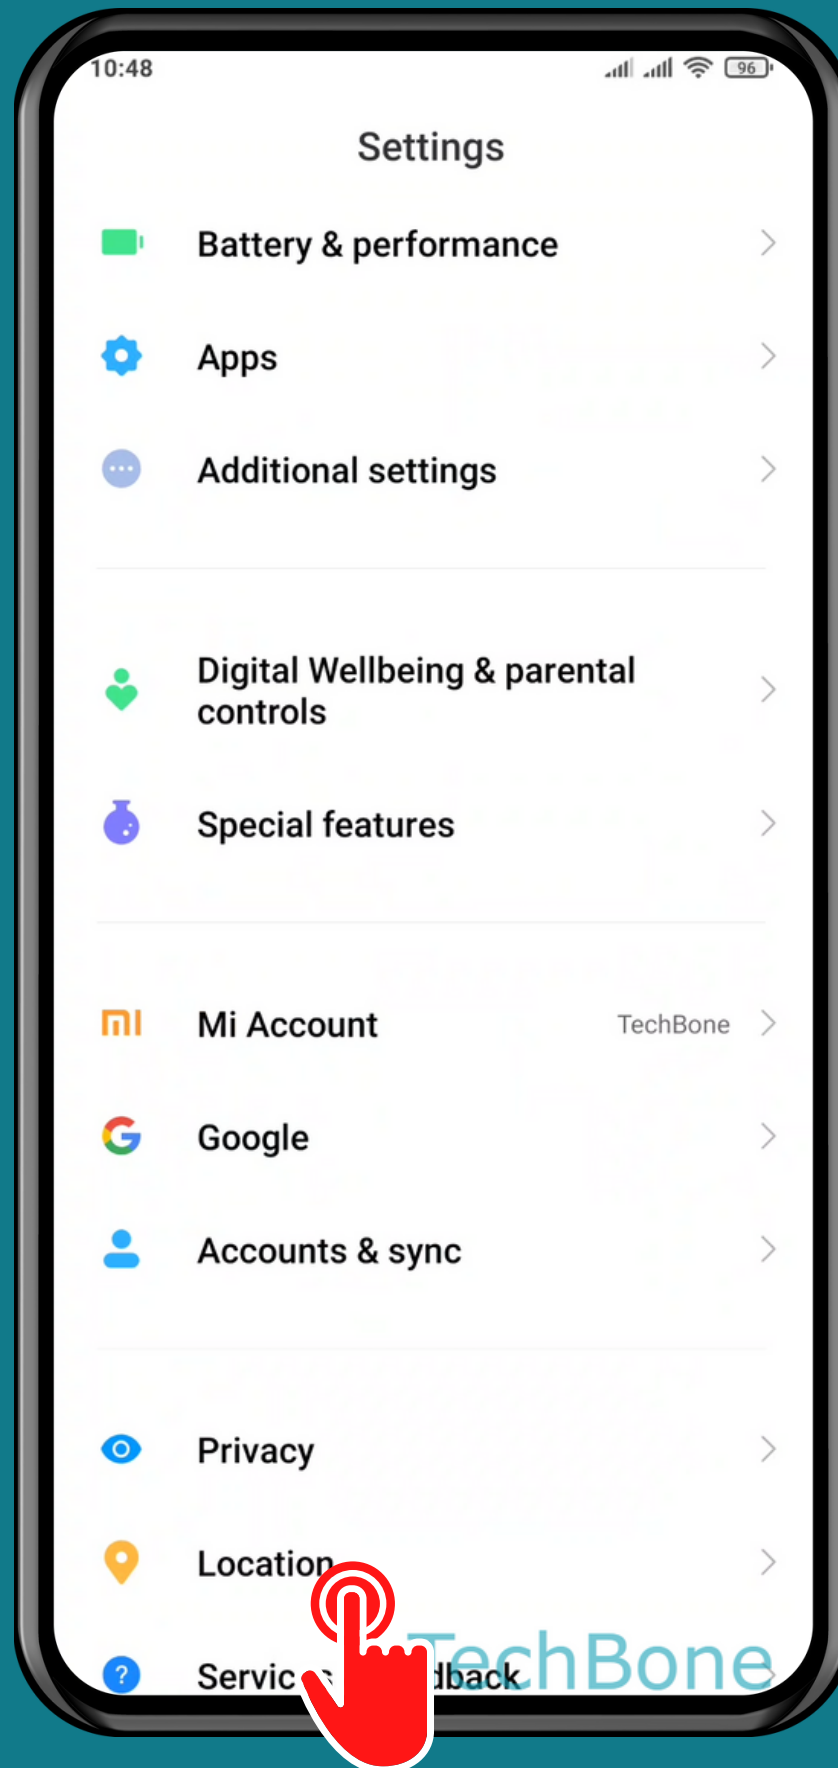

XIAOMI

Android 11 - MIUI 12

HOW TO TURN ON/OFF EMERGENCY LOCATION SERVICE (ELS)

Tap on **Settings**

Tap on **Location**

Tap on Emergency Location Service

Turn On/Off Send ELS Location

Done!