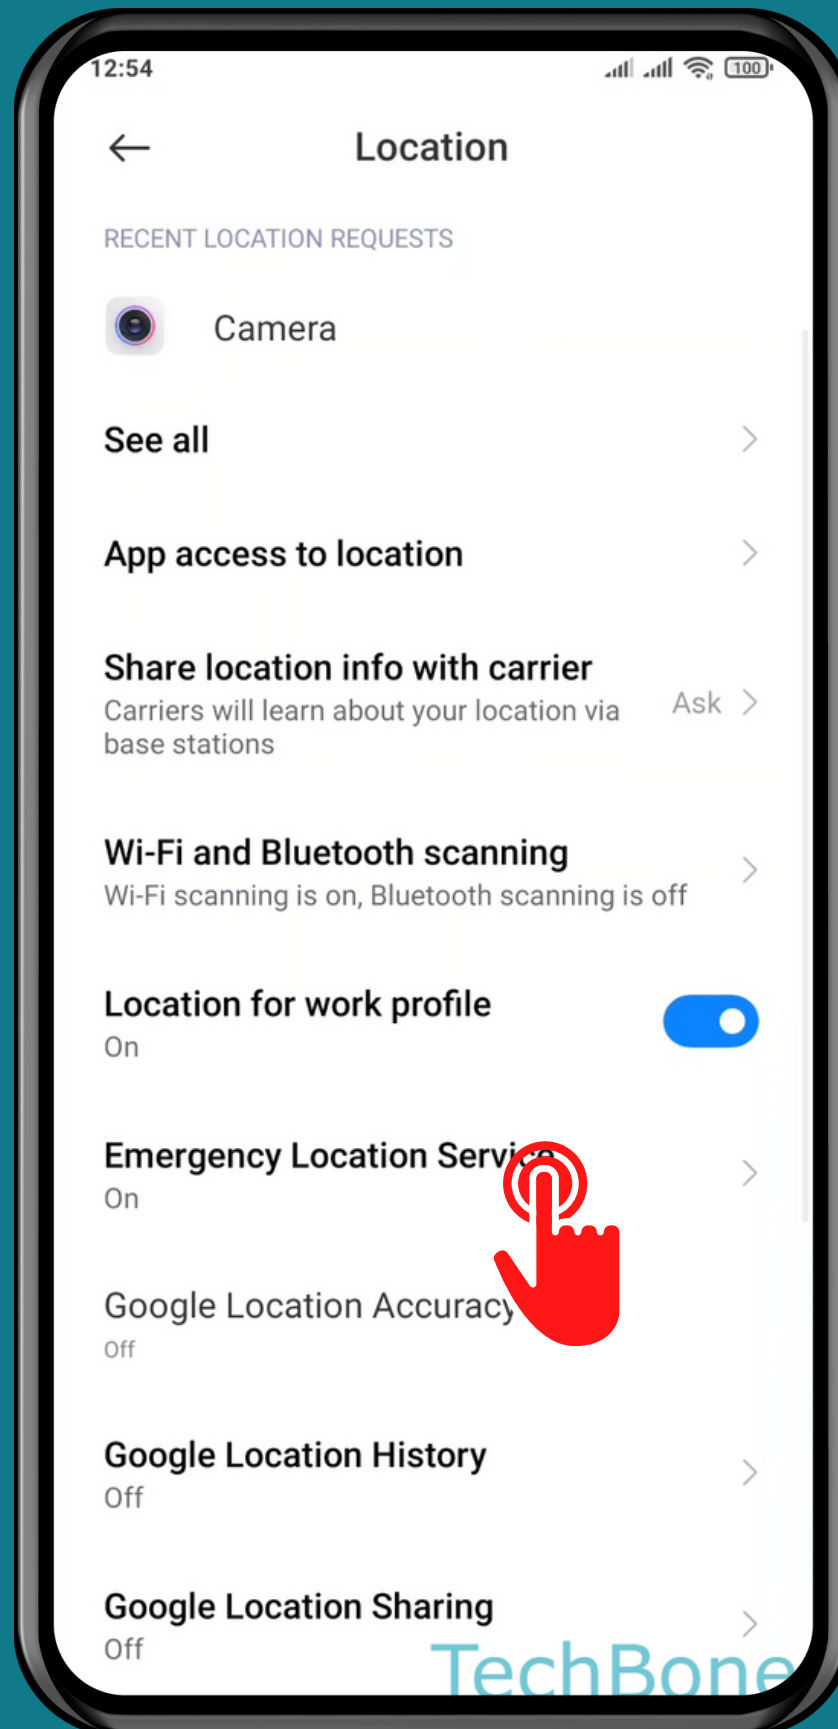

XIAOMI

Android 11 - MIUI 12

HOW TO TURN ON/OFF EMERGENCY LOCATION SERVICE (ELS)

Tap on **Settings**

Tap on **Location**

Tap on Emergency Location Service

Turn On/Off Send ELS Location

Done!