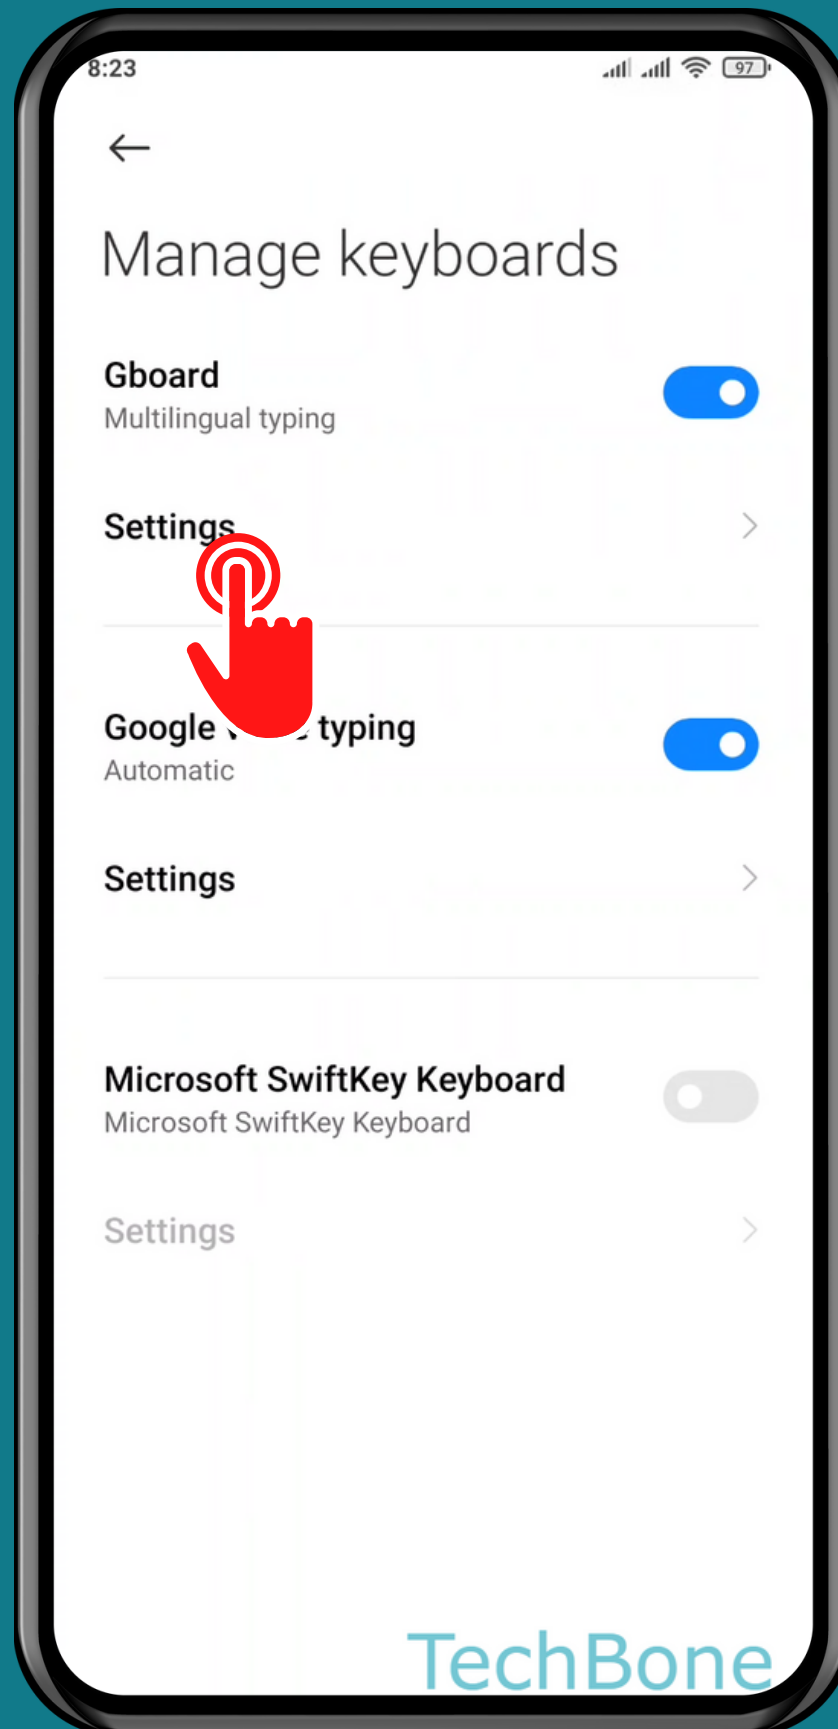

XIAOMI

Android 11 - MIUI 12

HOW TO TURN ON/OFF EMOJI-SWITCH KEY

Tap on **Settings**

Tap on Additional settings

Tap on Languages & input

Tap on
Manage keyboards

Tap on **Settings**

Tap on Preferences

Turn On/Off Show emoji switch key

Done!