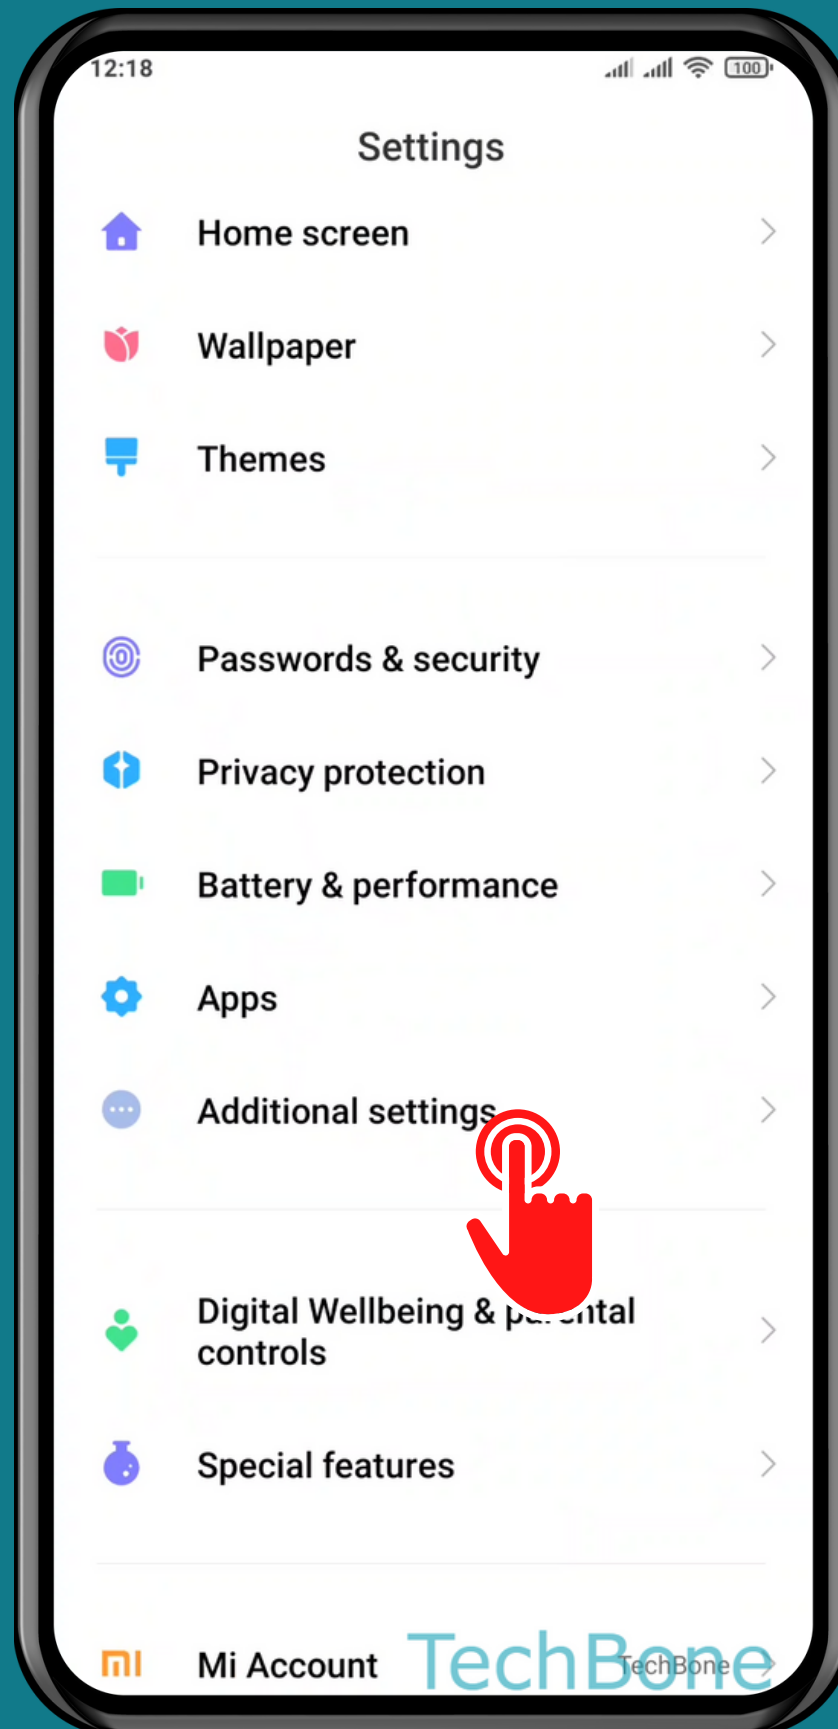

XIAOMI

Android 11 - MIUI 12

HOW TO TURN ON/OFF EMOJI-SWITCH KEY

Tap on **Settings**

Tap on Additional settings

Tap on Languages & input

Tap on
Manage keyboards

Tap on **Settings**

Tap on Preferences

Turn On/Off Show emoji switch key

Done!