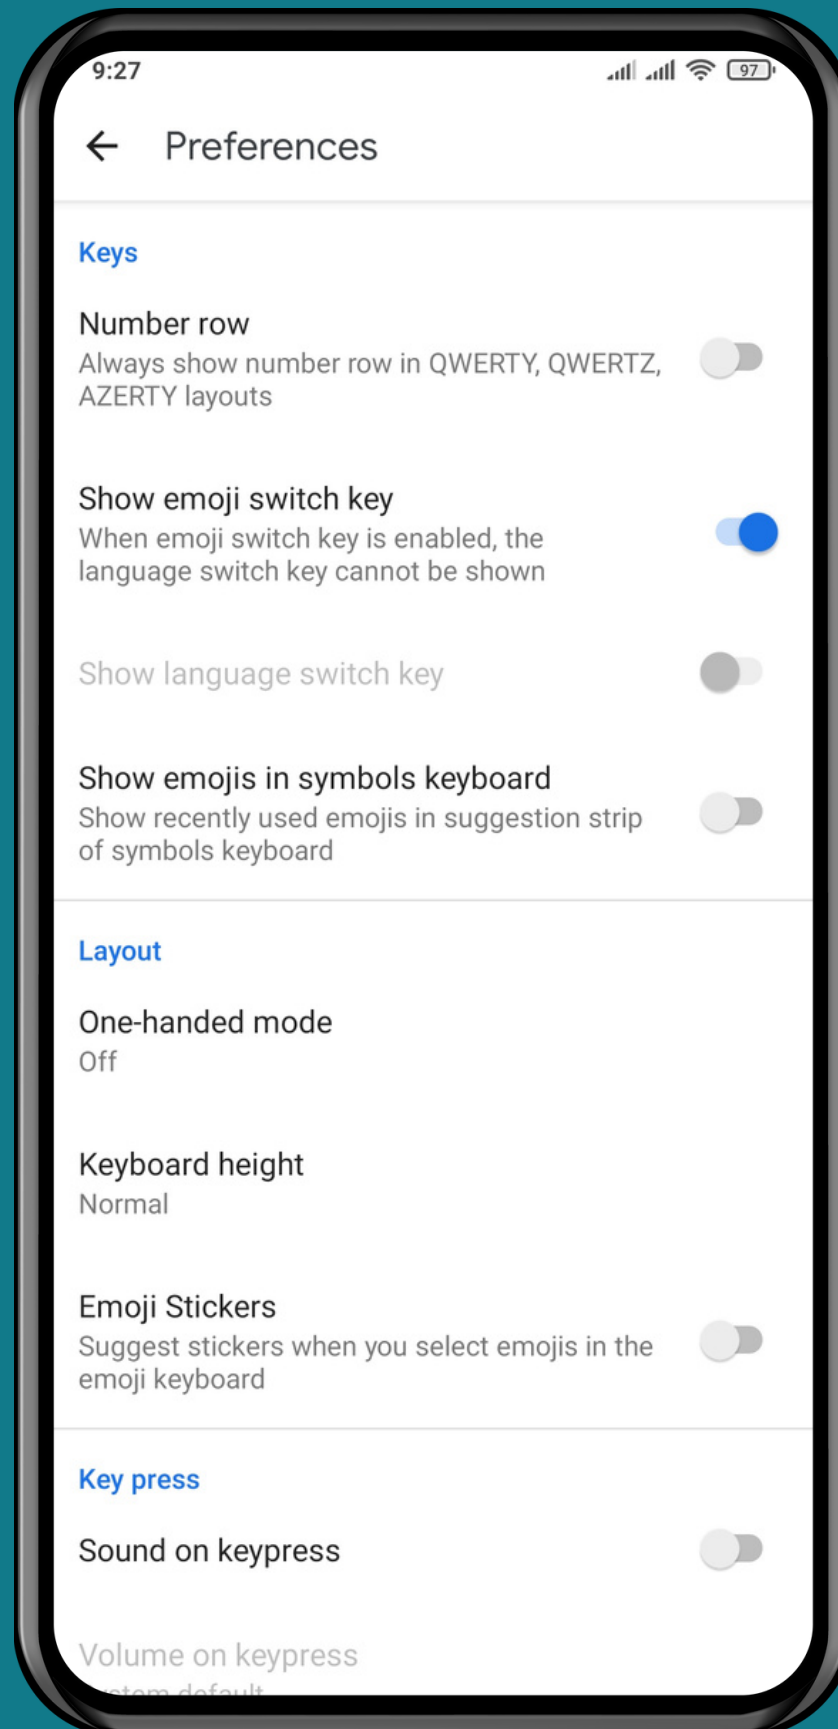

XIAOMI

Android 11 - MIUI 12

HOW TO TURN ON/OFF EMOJI-SWITCH KEY

Tap on **Settings**

Tap on Additional settings

Tap on Languages & input

Tap on
Manage keyboards

Tap on **Settings**

Tap on Preferences

Turn On/Off Show emoji switch key

Done!