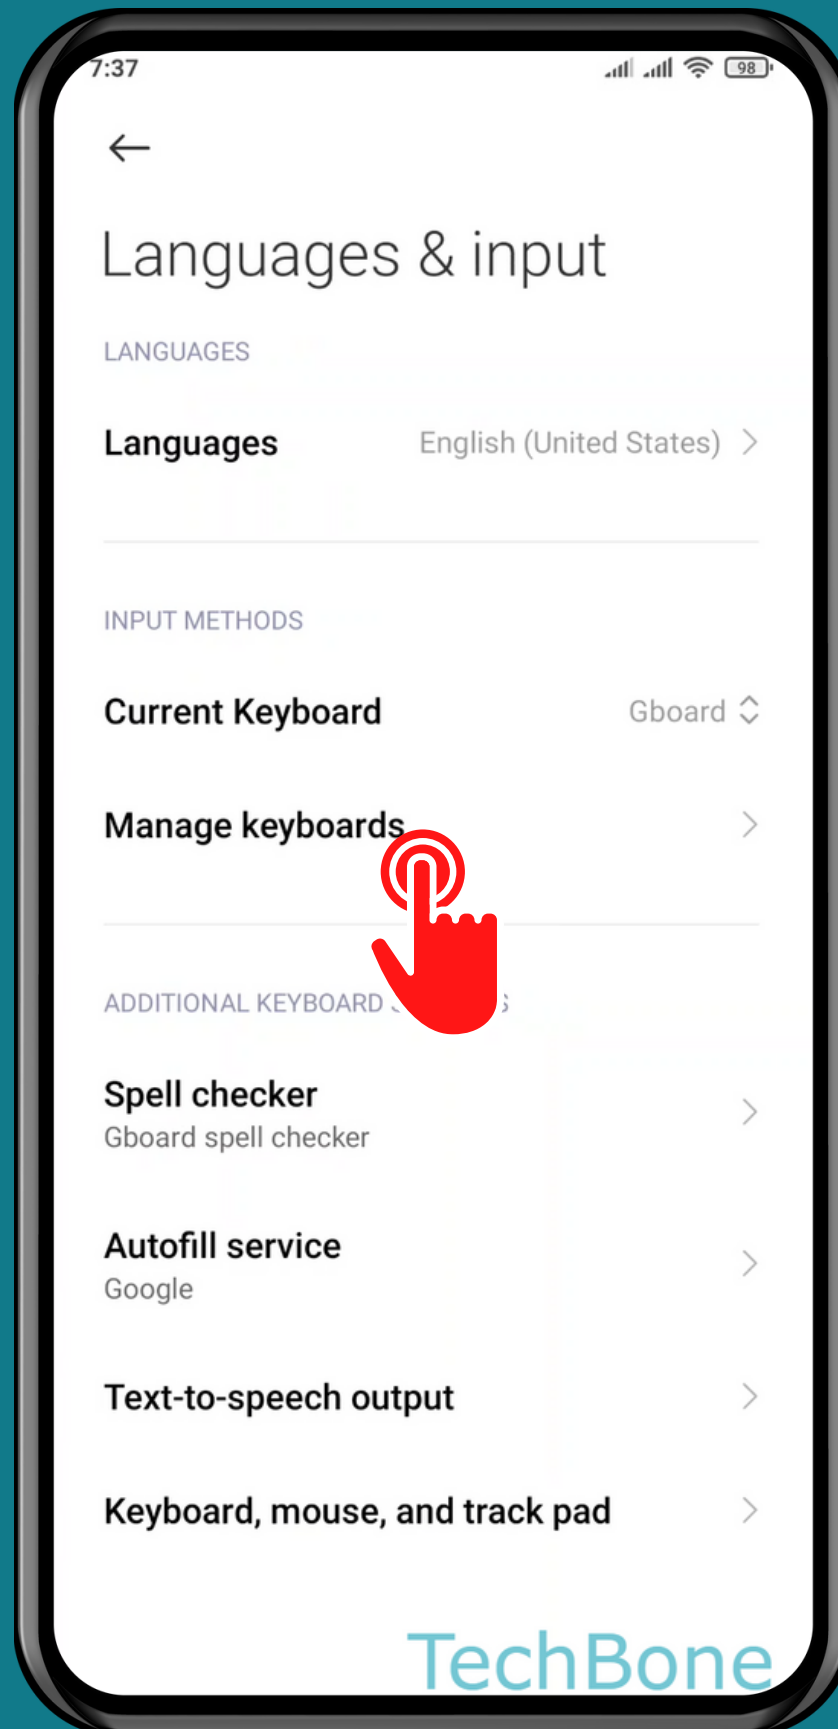

XIAOMI

Android 11 - MIUI 12

HOW TO TURN ON/OFF EMOJI-SWITCH KEY

Tap on **Settings**

Tap on Additional settings

Tap on Languages & input

Tap on
Manage keyboards

Tap on **Settings**

Tap on Preferences

Turn On/Off Show emoji switch key

Done!