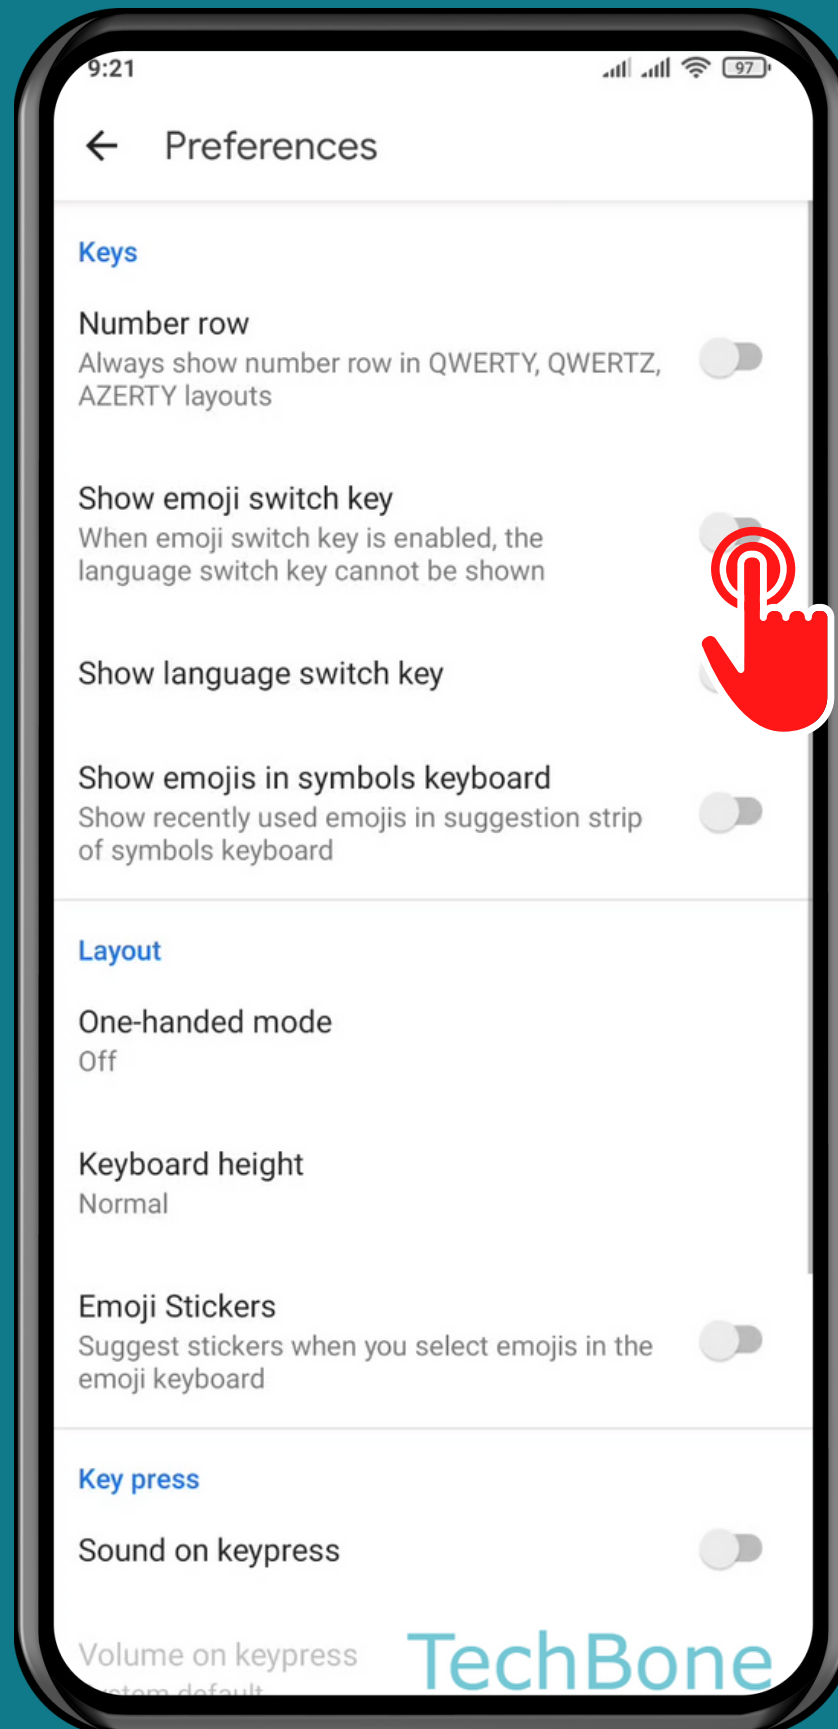

XIAOMI

Android 11 - MIUI 12

HOW TO TURN ON/OFF EMOJI-SWITCH KEY

Tap on **Settings**

Tap on Additional settings

Tap on Languages & input

Tap on
Manage keyboards

Tap on **Settings**

Tap on Preferences

Turn On/Off Show emoji switch key

Done!