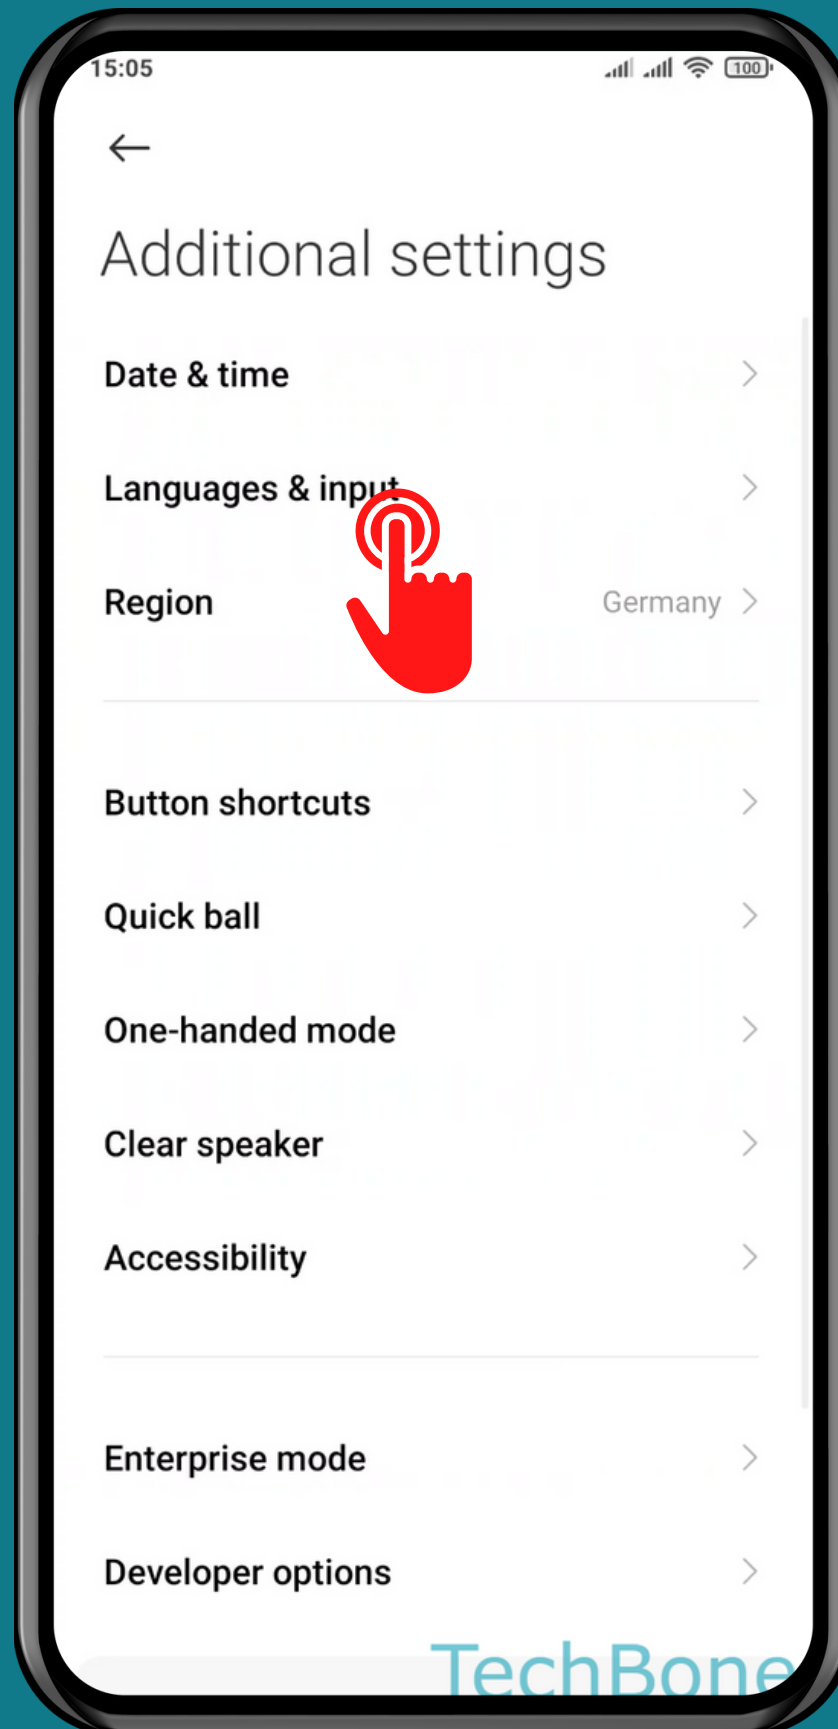

XIAOMI

Android 11 - MIUI 12

HOW TO TURN ON/OFF EMOJI-SWITCH KEY

Tap on **Settings**

Tap on Additional settings

Tap on Languages & input

Tap on
Manage keyboards

Tap on **Settings**

Tap on Preferences

Turn On/Off Show emoji switch key

Done!