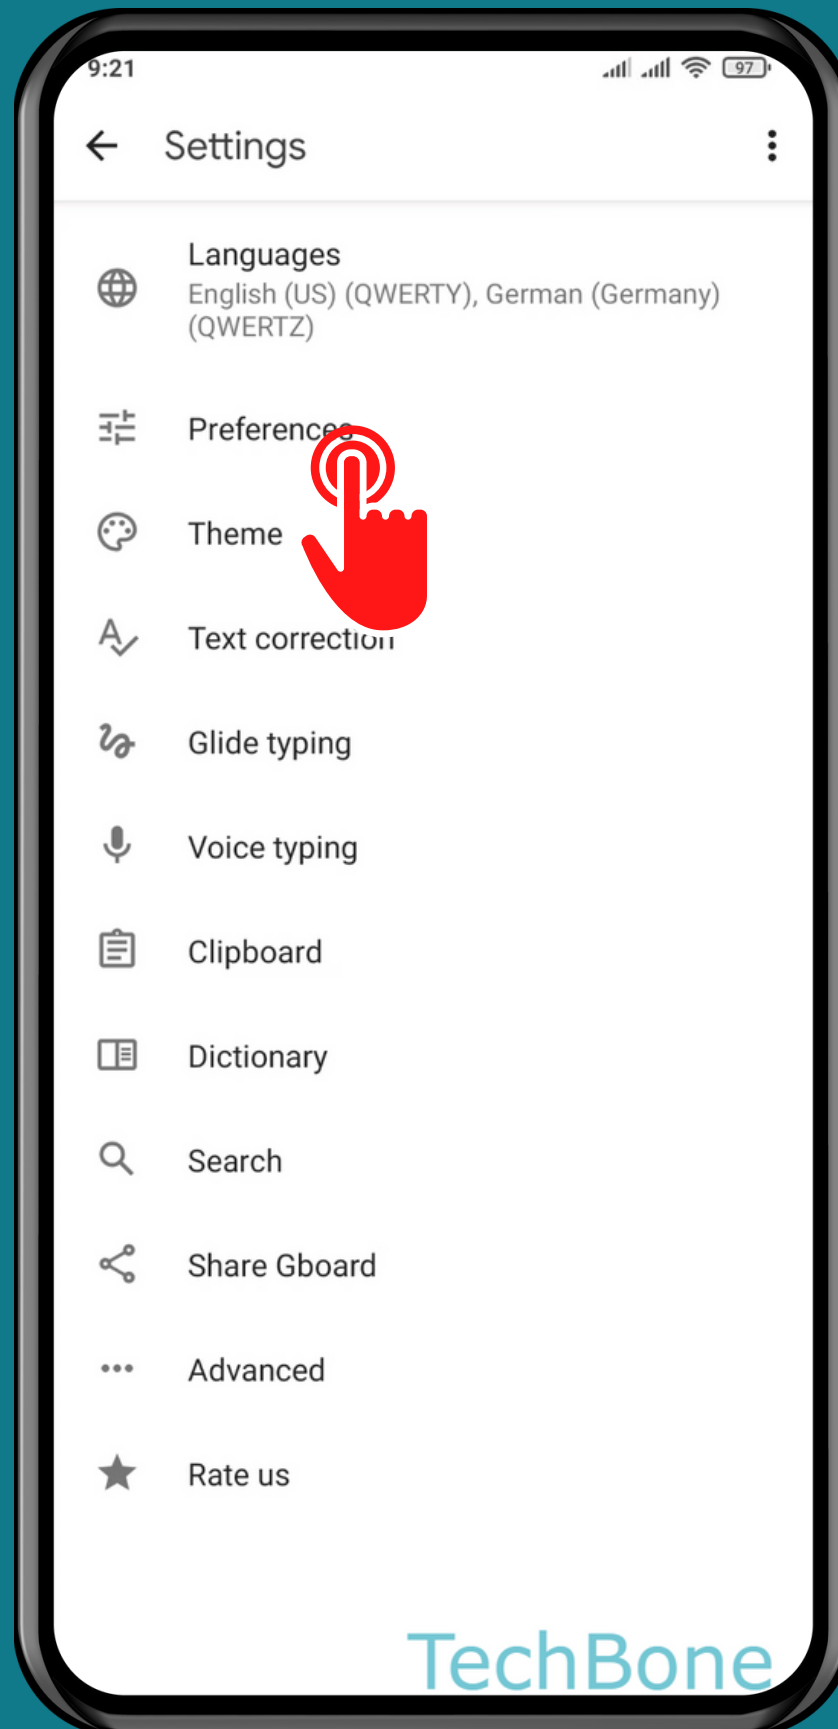

XIAOMI

Android 11 - MIUI 12

HOW TO TURN ON/OFF EMOJI-SWITCH KEY

Tap on **Settings**

Tap on Additional settings

Tap on Languages & input

Tap on
Manage keyboards

Tap on **Settings**

Tap on Preferences

Turn On/Off Show emoji switch key

Done!