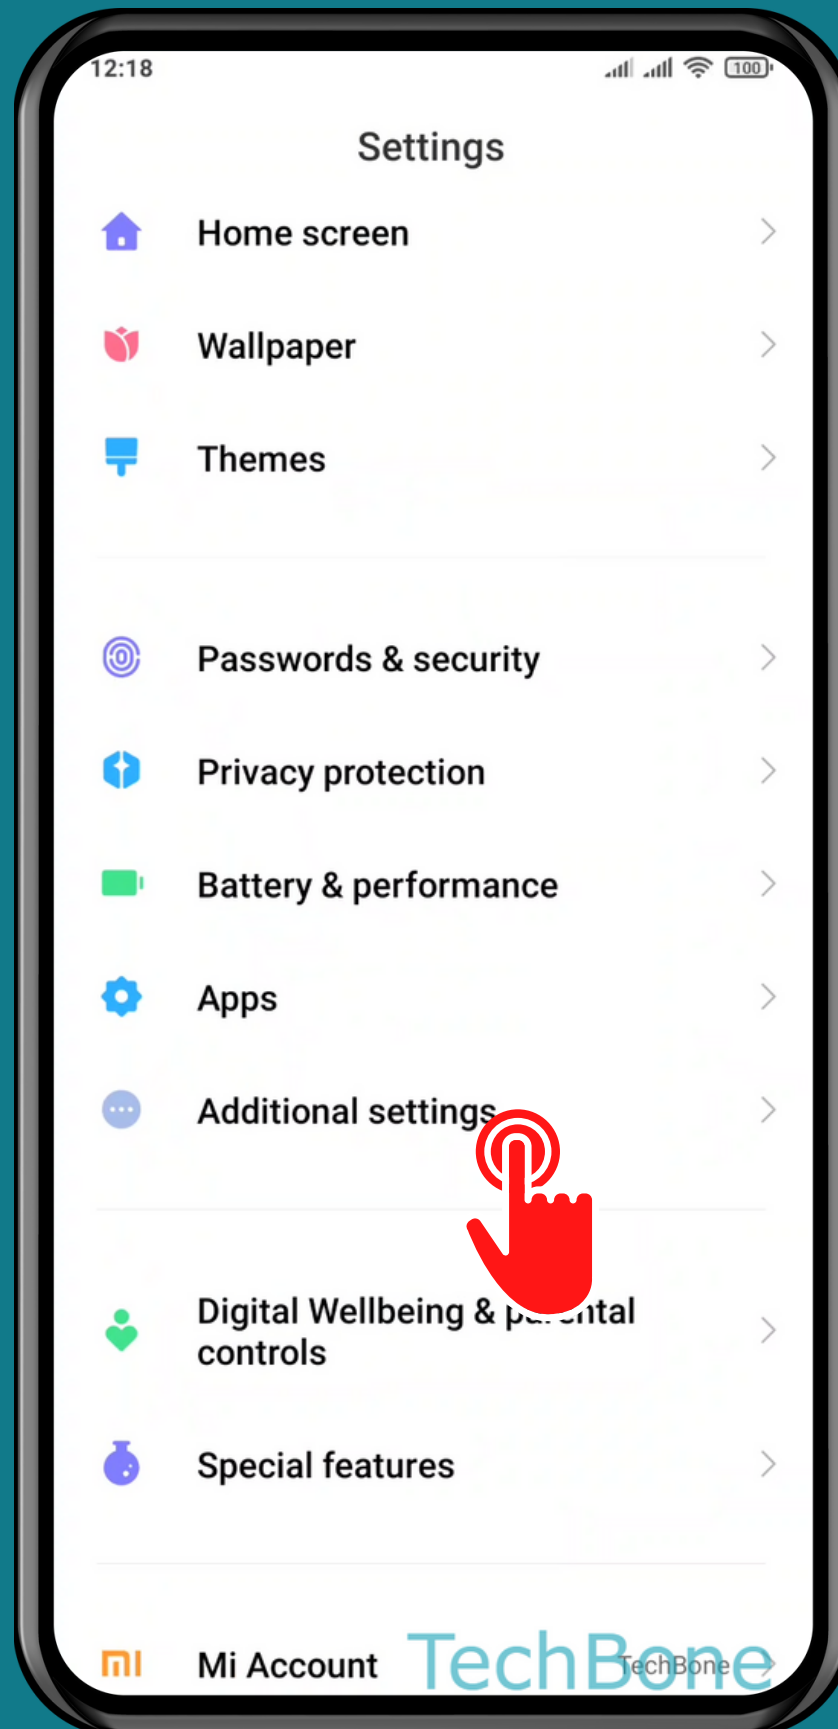

XIAOMI

Android 11 - MIUI 12

HOW TO TURN ON ENTERPRISE MODE

Tap on **Settings**

Tap on Additional settings

Tap on Enterprise mode

Tap on
Activate Enterprise
mode

Done!