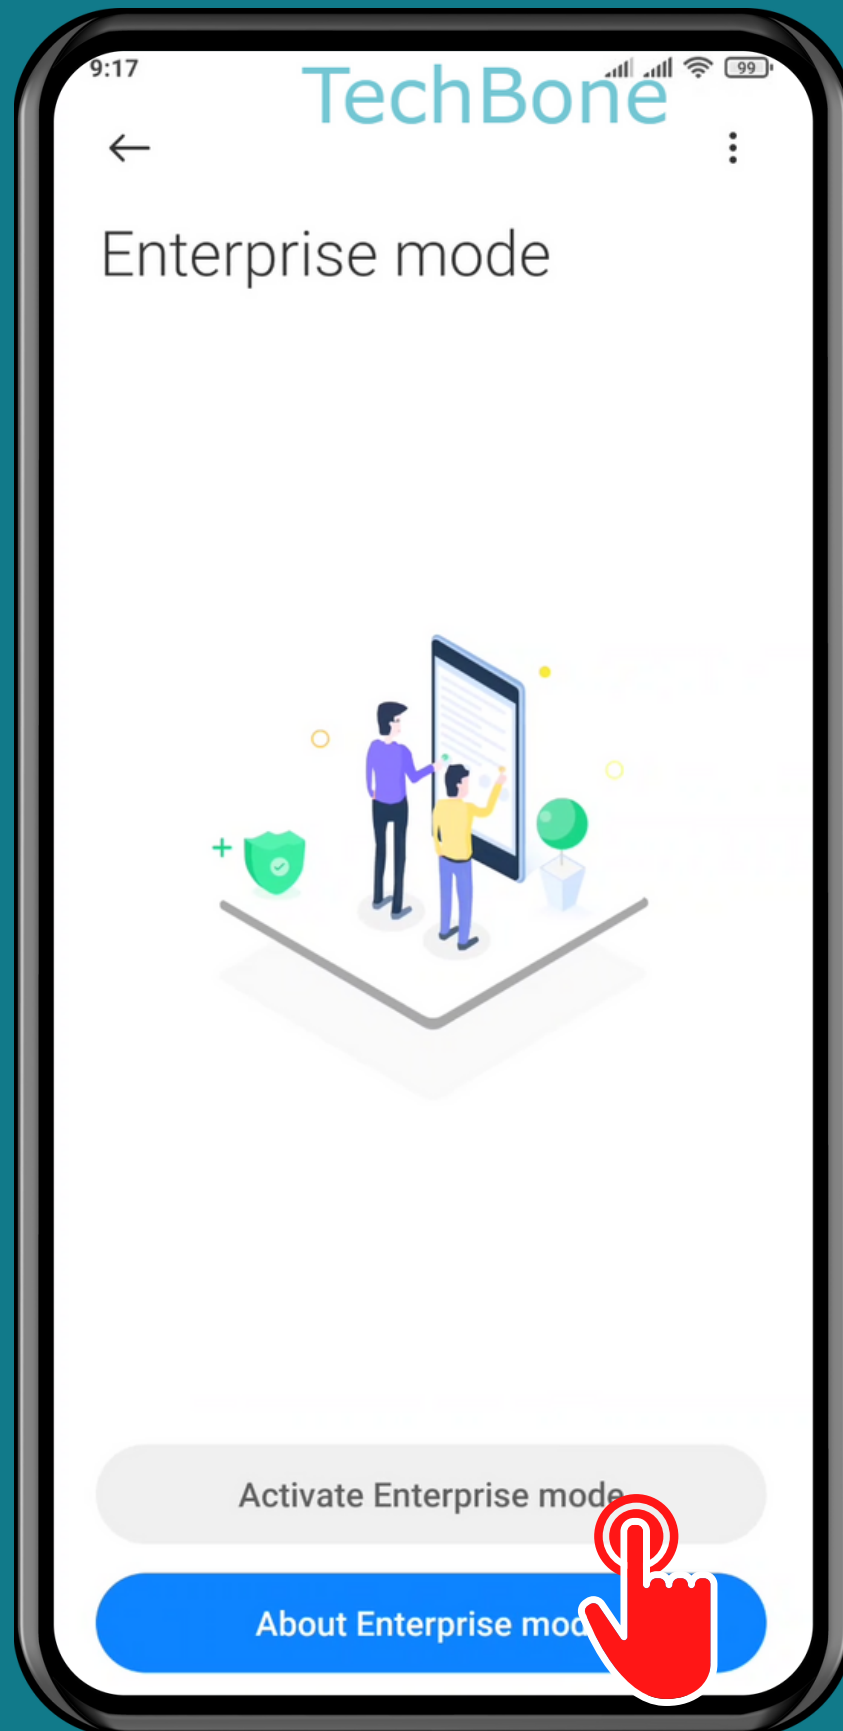

XIAOMI

Android 11 - MIUI 12

HOW TO TURN ON ENTERPRISE MODE

Tap on **Settings**

Tap on Additional settings

Tap on Enterprise mode

Tap on
Activate Enterprise
mode

Done!