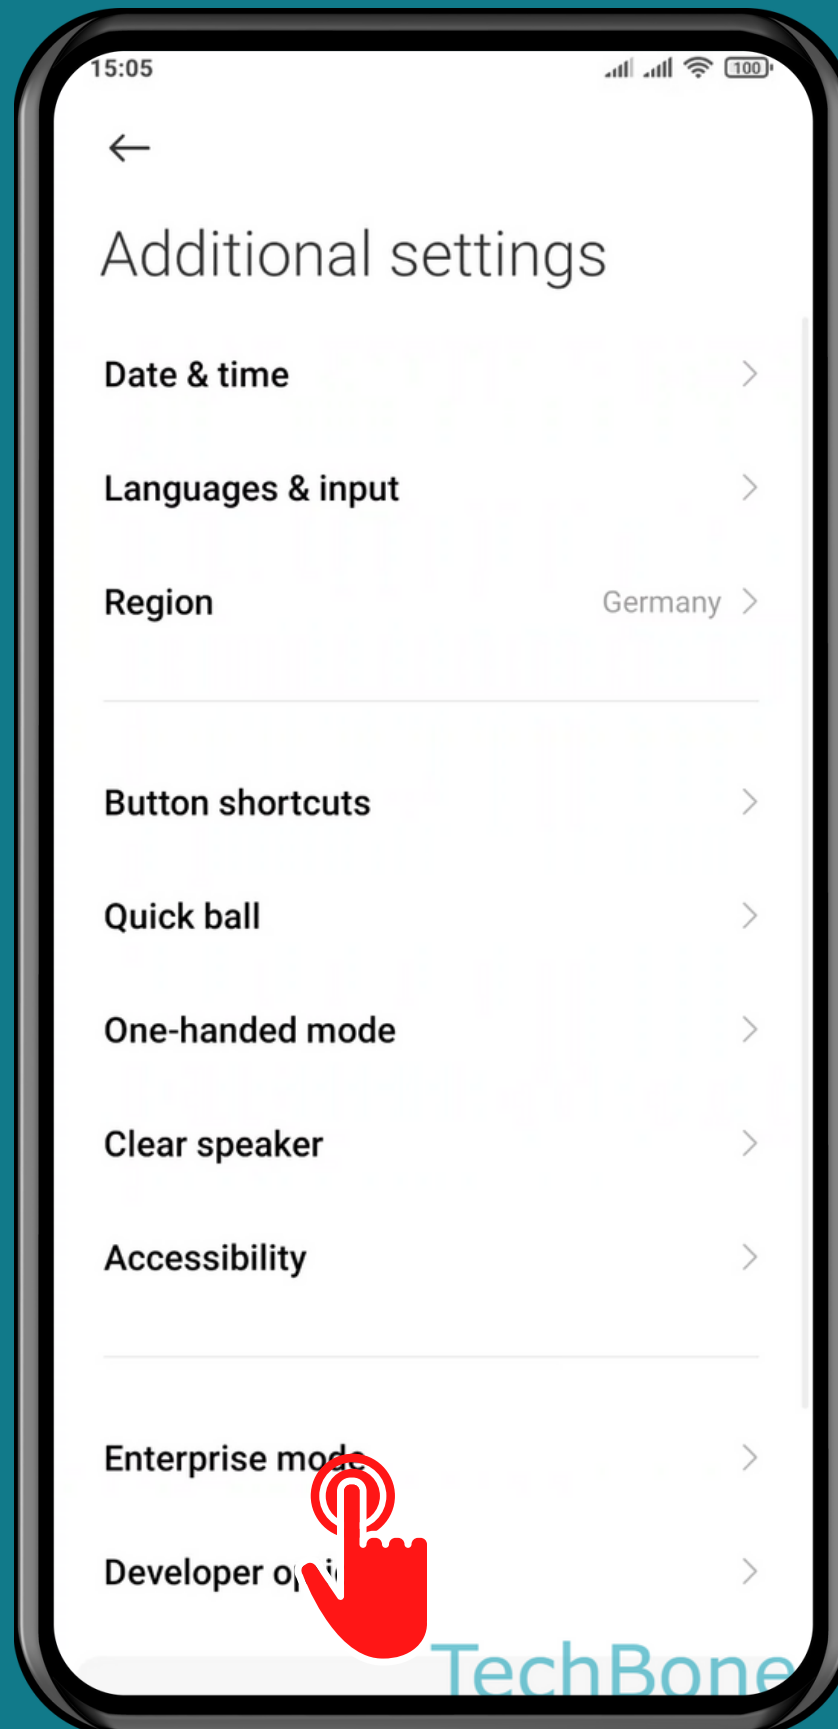

XIAOMI

Android 11 - MIUI 12

HOW TO TURN ON ENTERPRISE MODE

Tap on **Settings**

Tap on Additional settings

Tap on Enterprise mode

Tap on
Activate Enterprise
mode

Done!