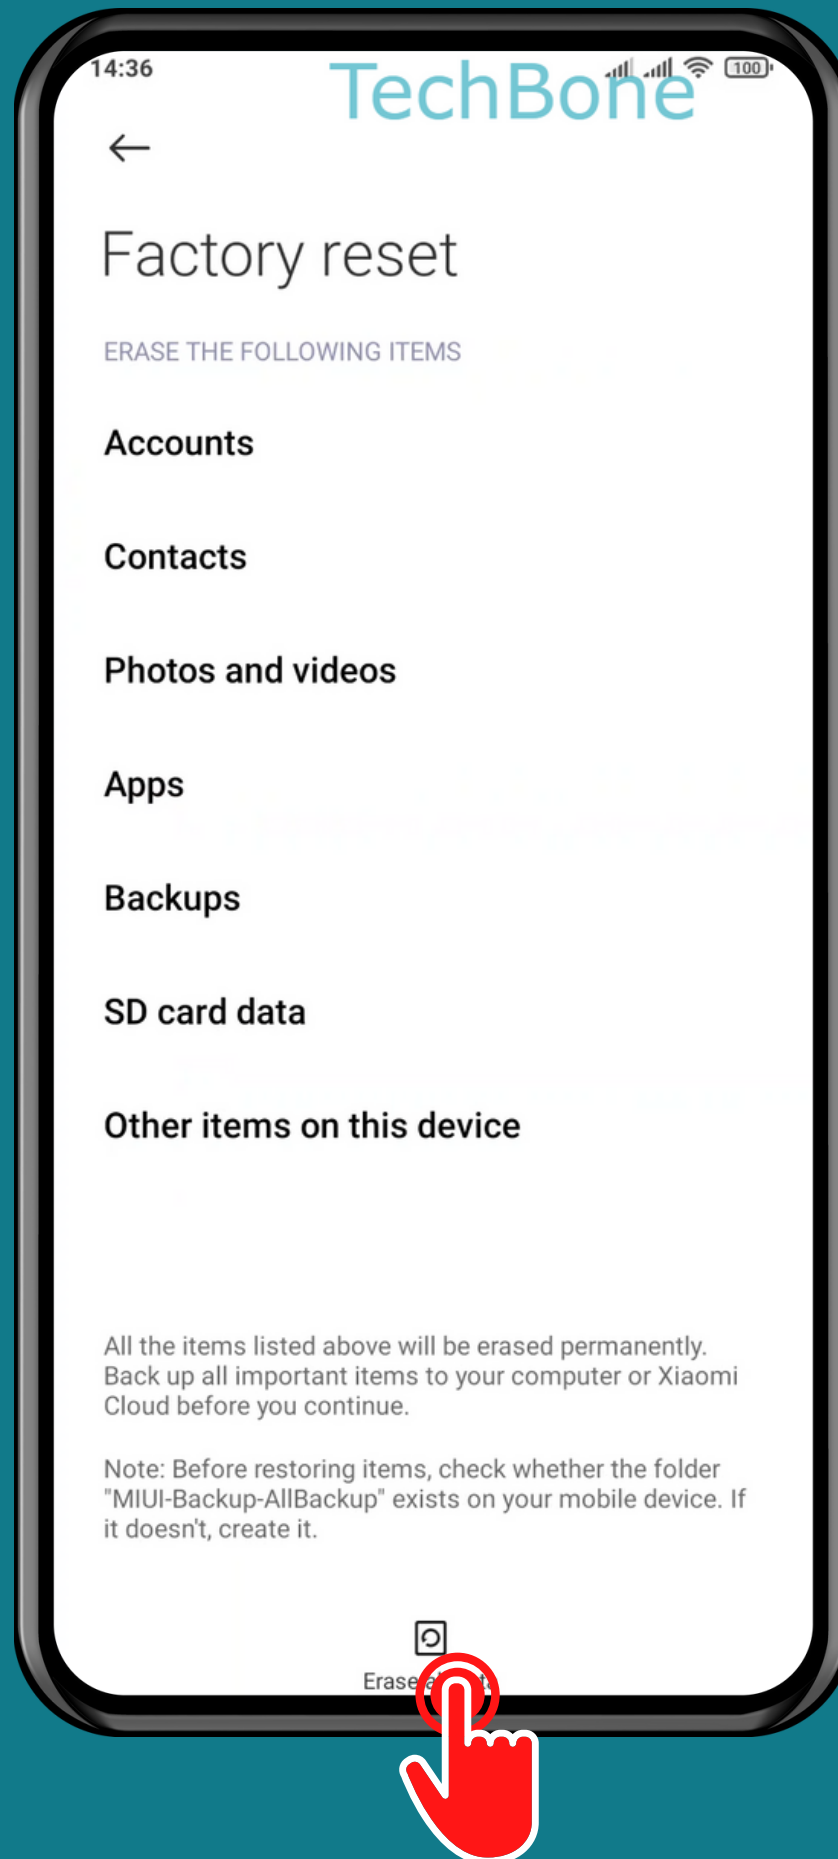

# HOW TO FACTORY RESET THE SMARTPHONE

Tap on **Settings**

Tap on  
About phone

Tap on  
Factory reset

Tap on  
Erase all data

Done!