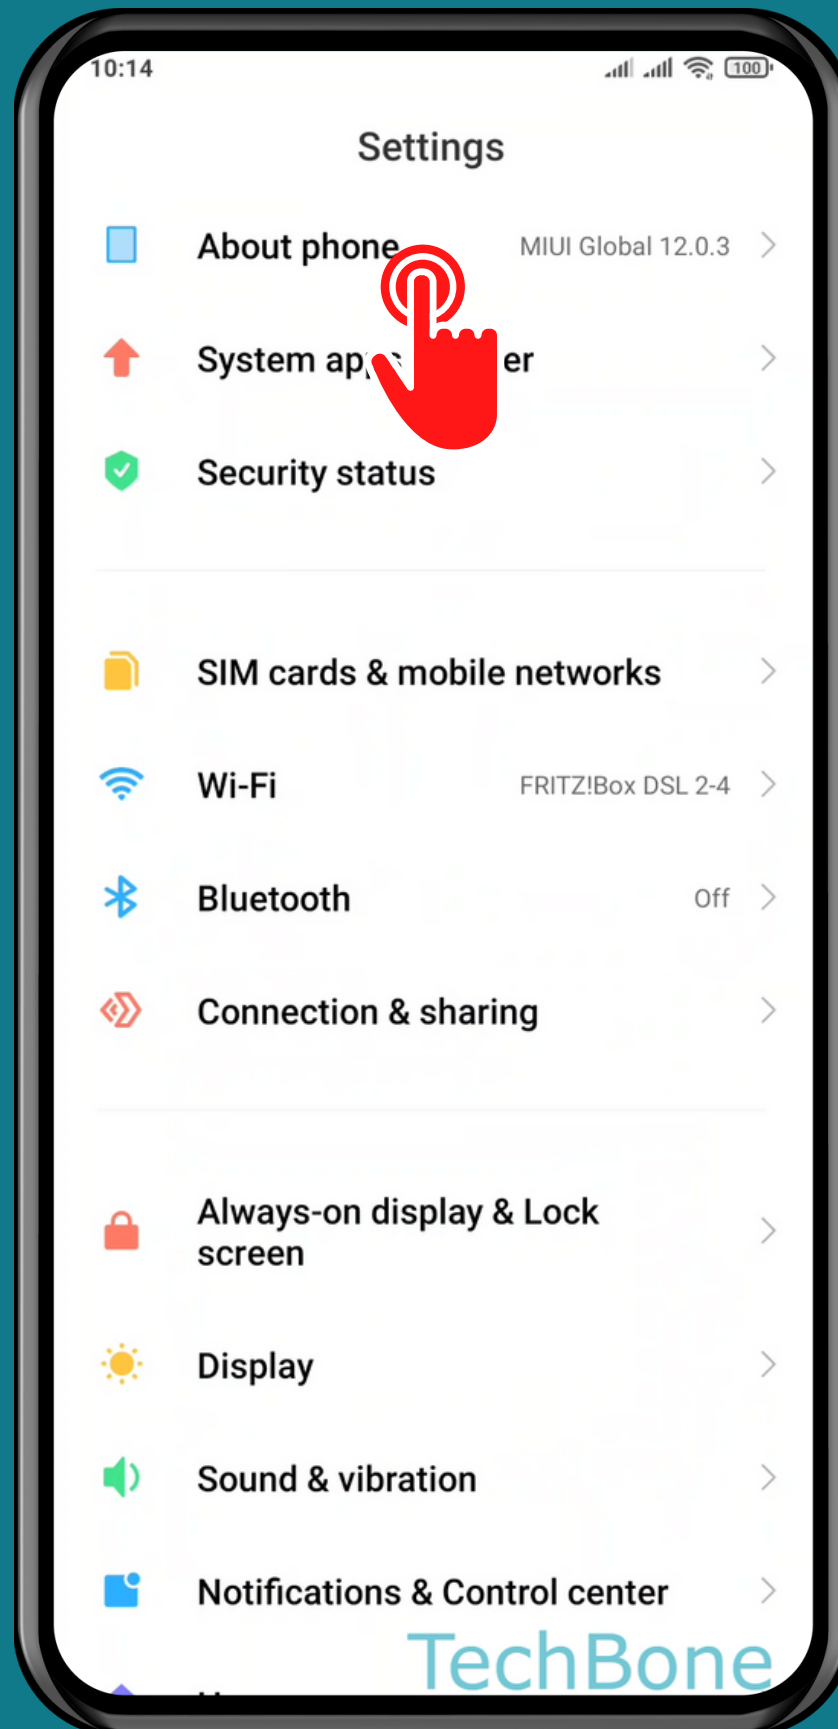

# XIAOMI

Android 11 - MIUI 12

# HOW TO FACTORY RESET THE SMARTPHONE

Tap on **Settings**

Tap on  
About phone

Tap on  
Factory reset

Tap on  
Erase all data

Done!