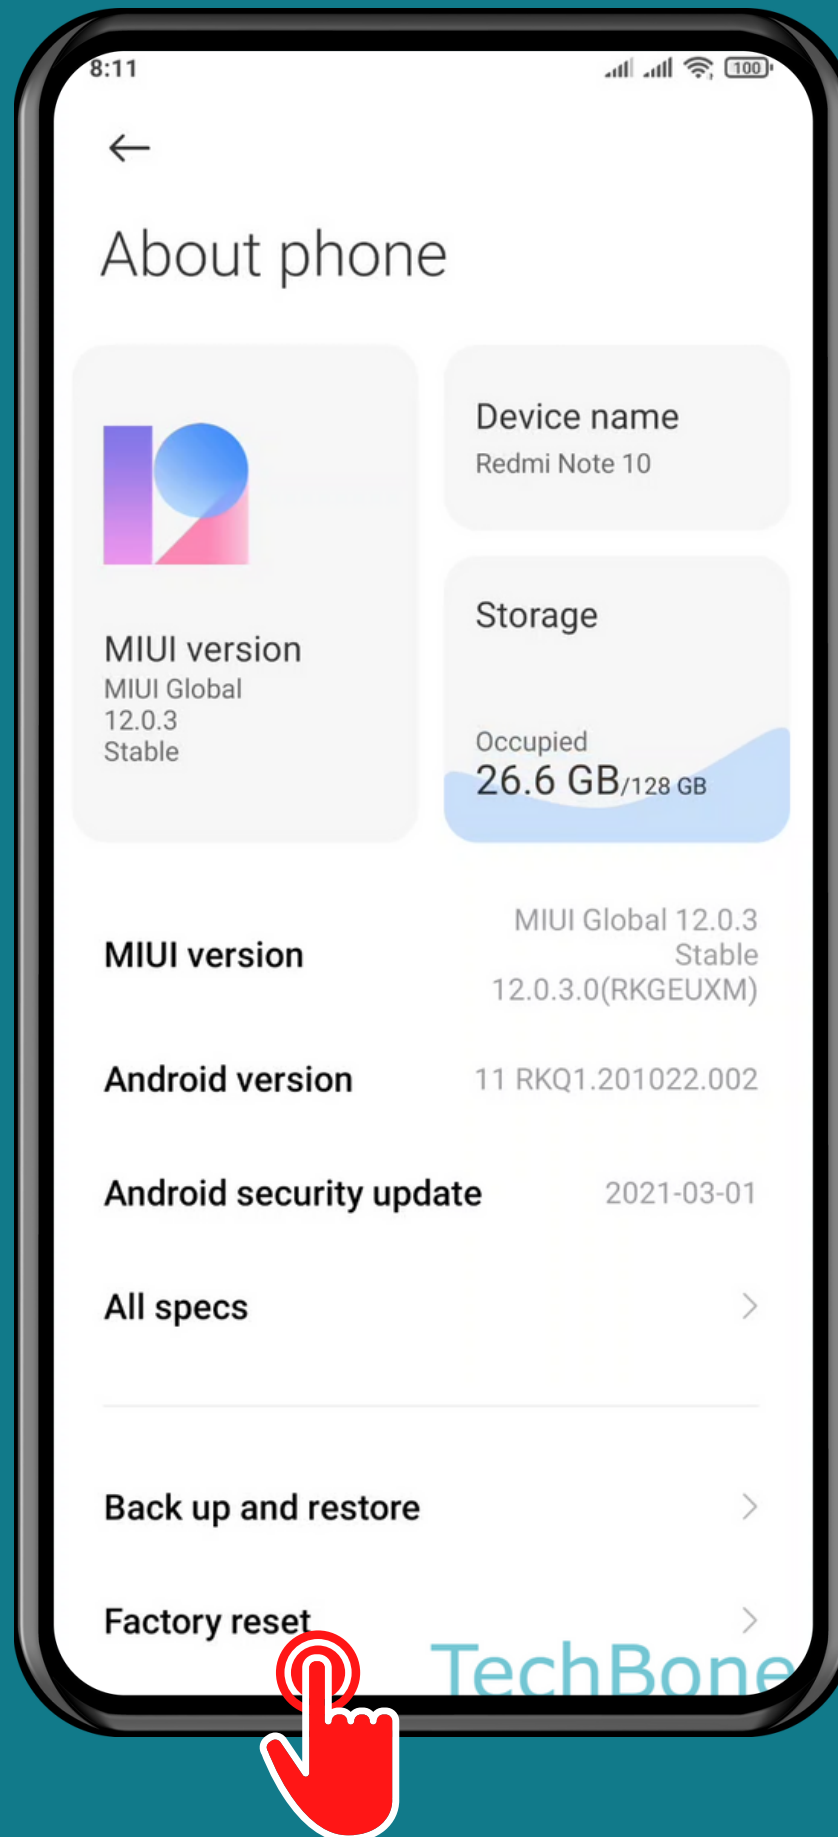

# XIAOMI

Android 11 - MIUI 12

# HOW TO FACTORY RESET THE SMARTPHONE

Tap on **Settings**

Tap on  
About phone

Tap on  
Factory reset

Tap on  
Erase all data

Done!