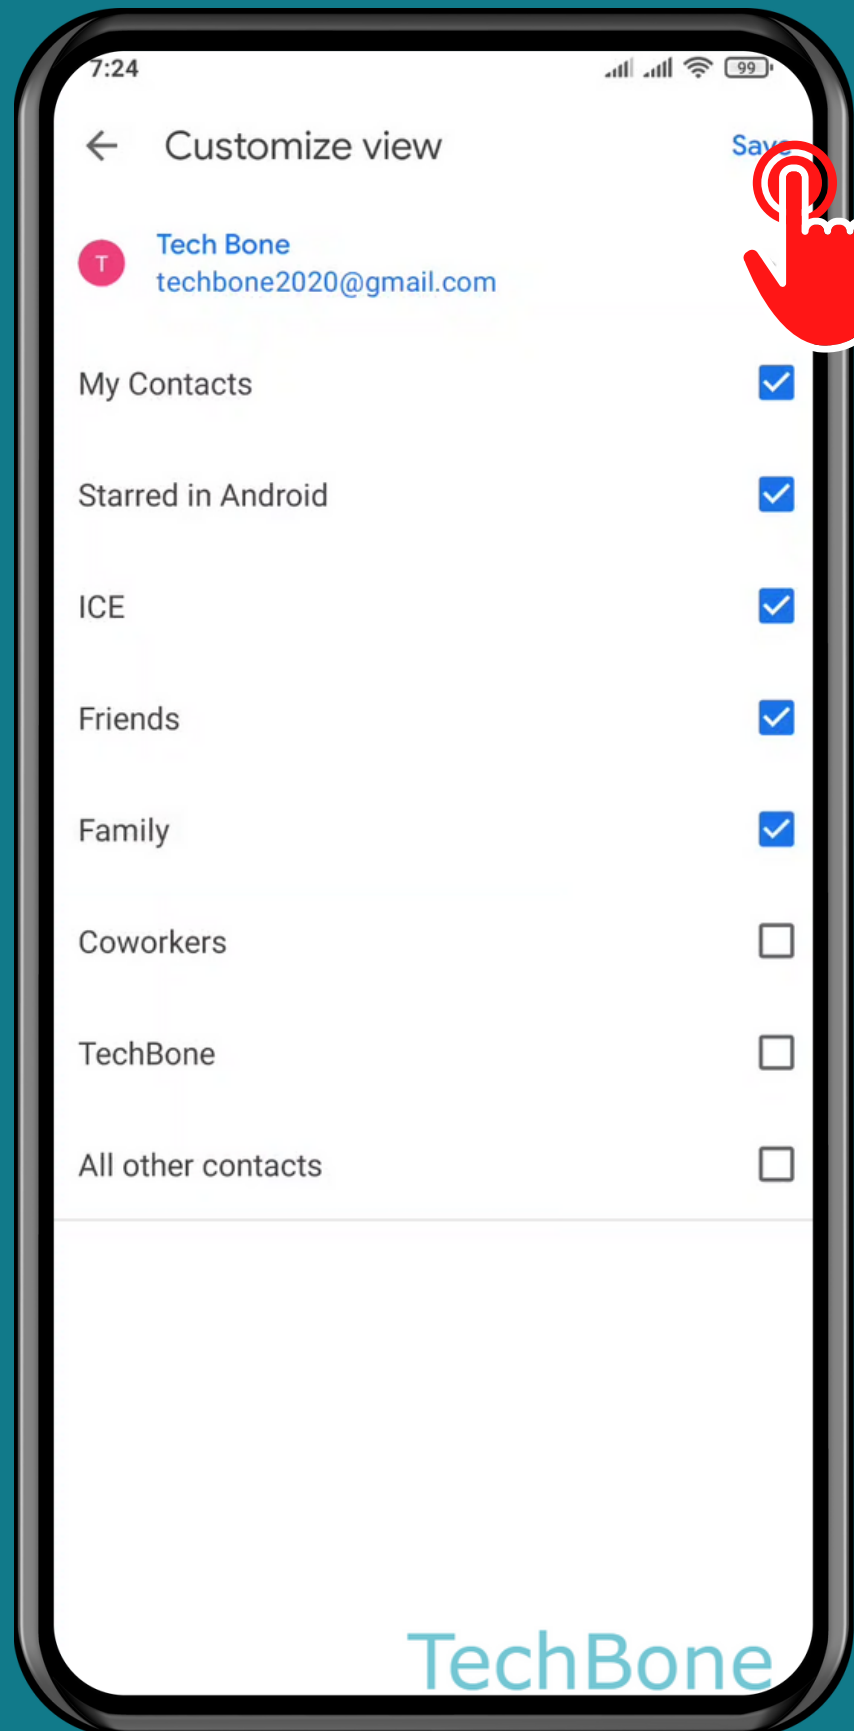

# HOW TO FILTER THE CONTACT LIST

# Tap on Contacts

# Open the Menu

Tap on  
Customize view

Tap on  
Customize

# Select or deselect Categories

Tap on  
Save

Done!