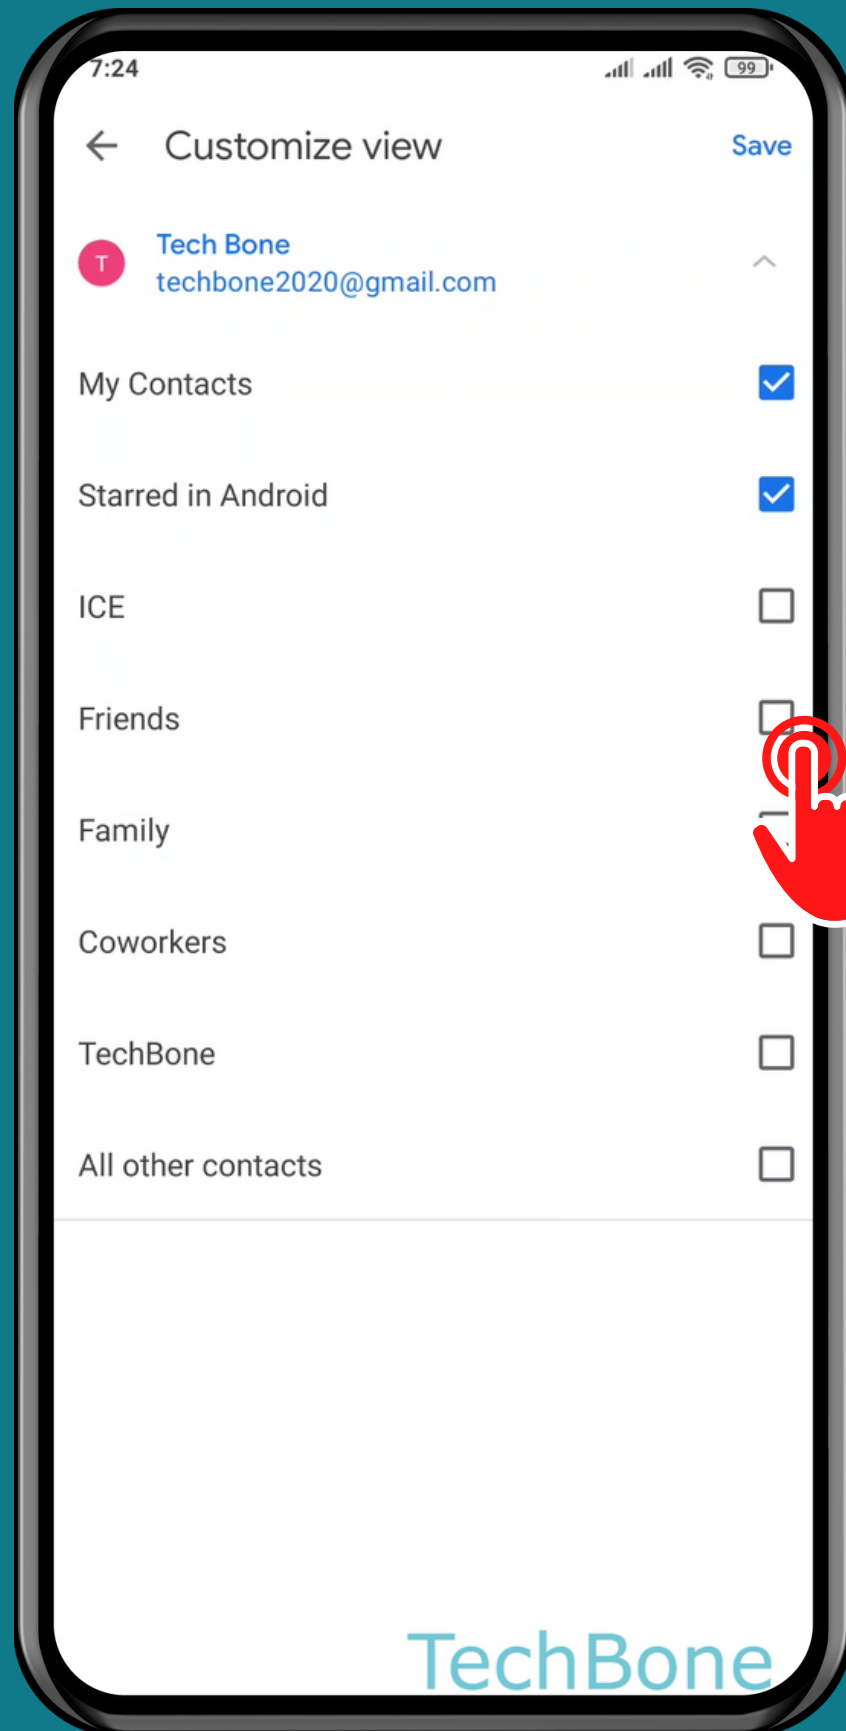

# HOW TO FILTER THE CONTACT LIST

# Tap on Contacts

# Open the Menu

Tap on  
Customize view

Tap on  
Customize