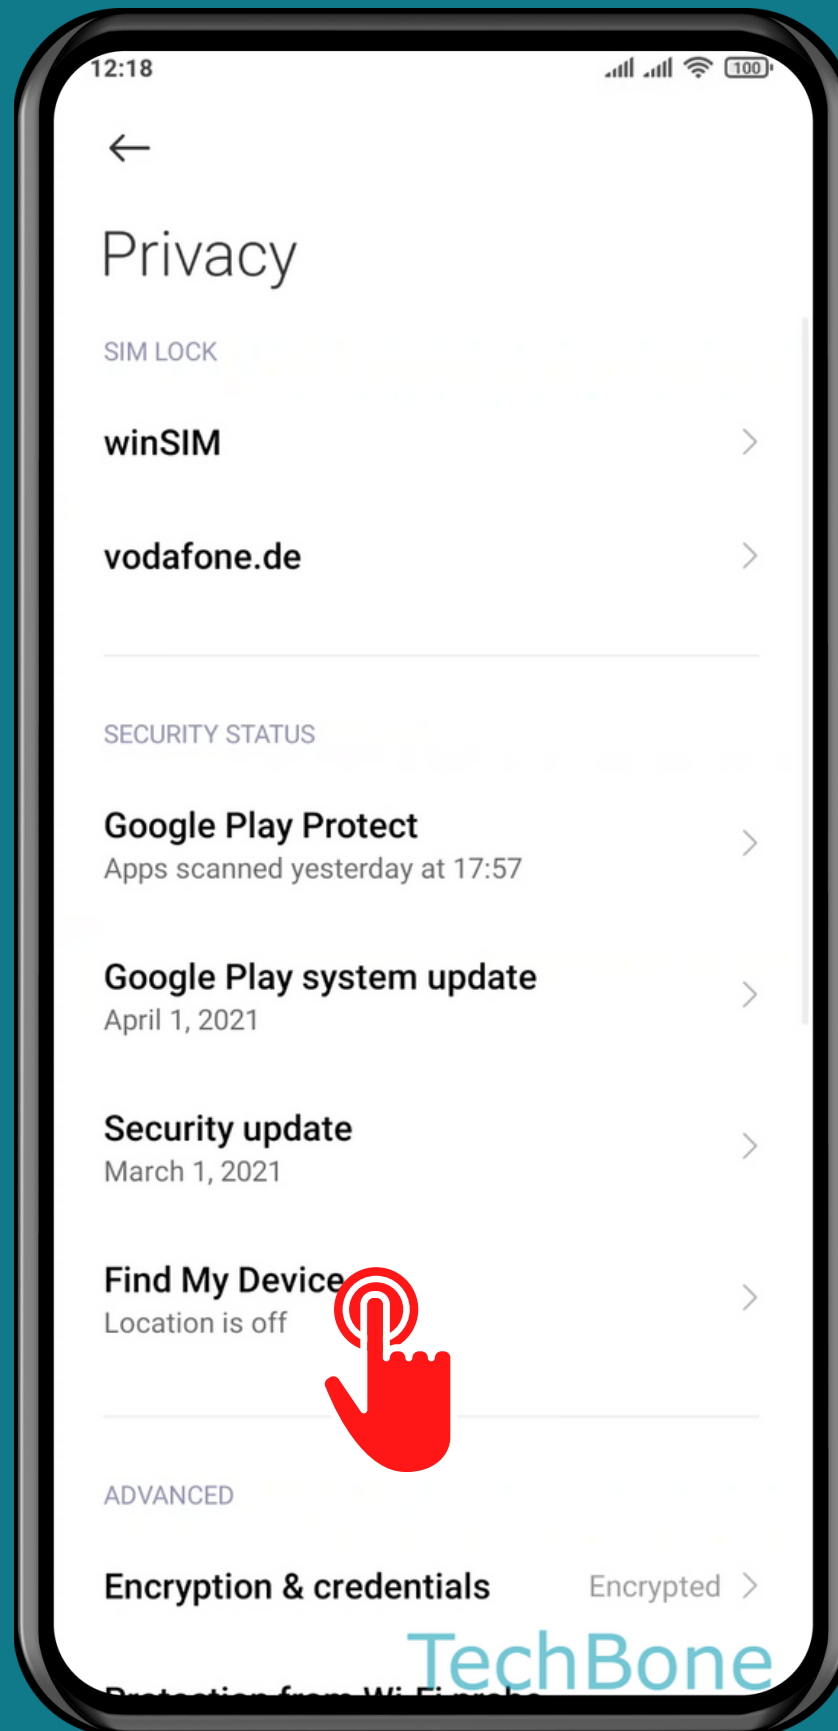

# HOW TO TURN ON/OFF FIND MY DEVICE

Tap on **Settings**

# Tap on Passwords & security

# Tap on Privacy

Tap on  
Find My Device