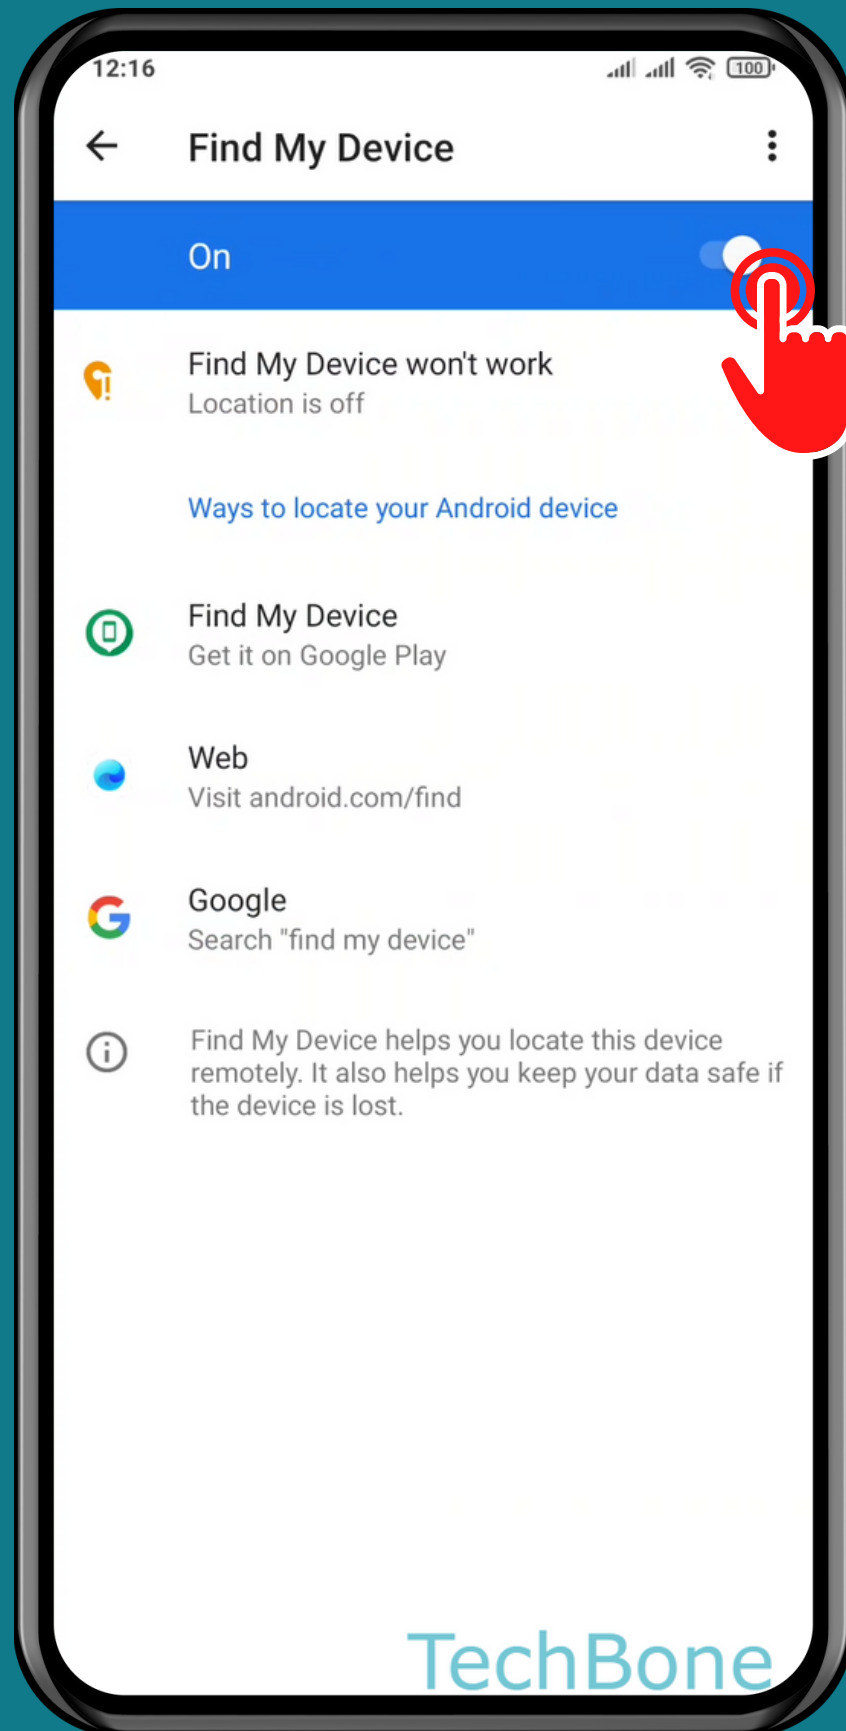

# HOW TO TURN ON/OFF FIND MY DEVICE

Tap on **Settings**

# Tap on Passwords & security

# Tap on Privacy

Tap on  
Find My Device