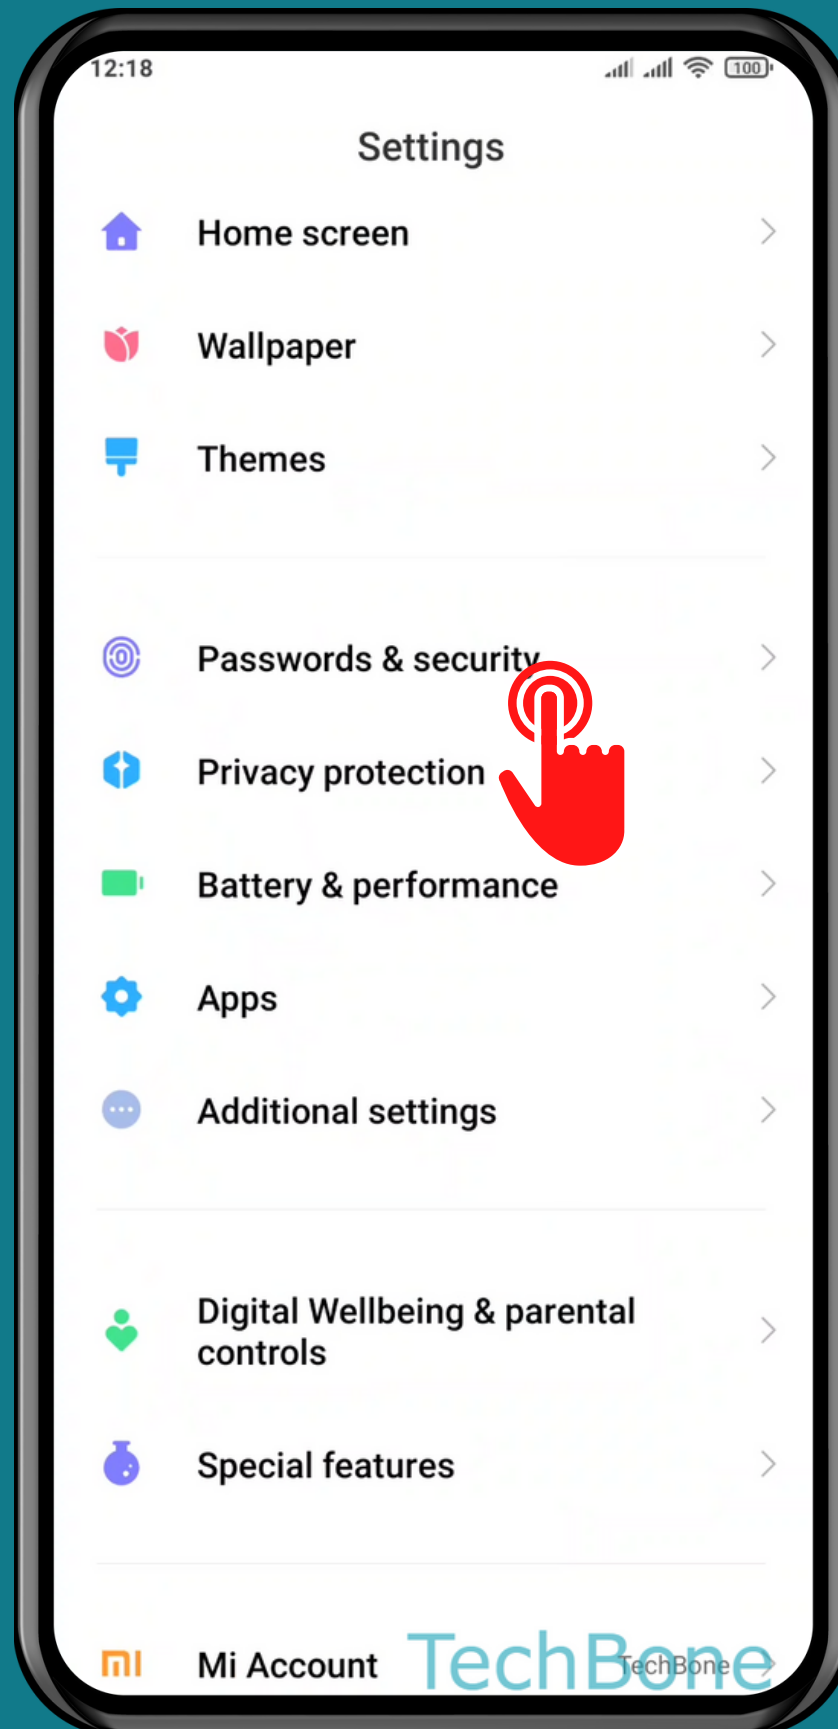

# HOW TO TURN ON/OFF FIND MY DEVICE

Tap on **Settings**

# Tap on Passwords & security