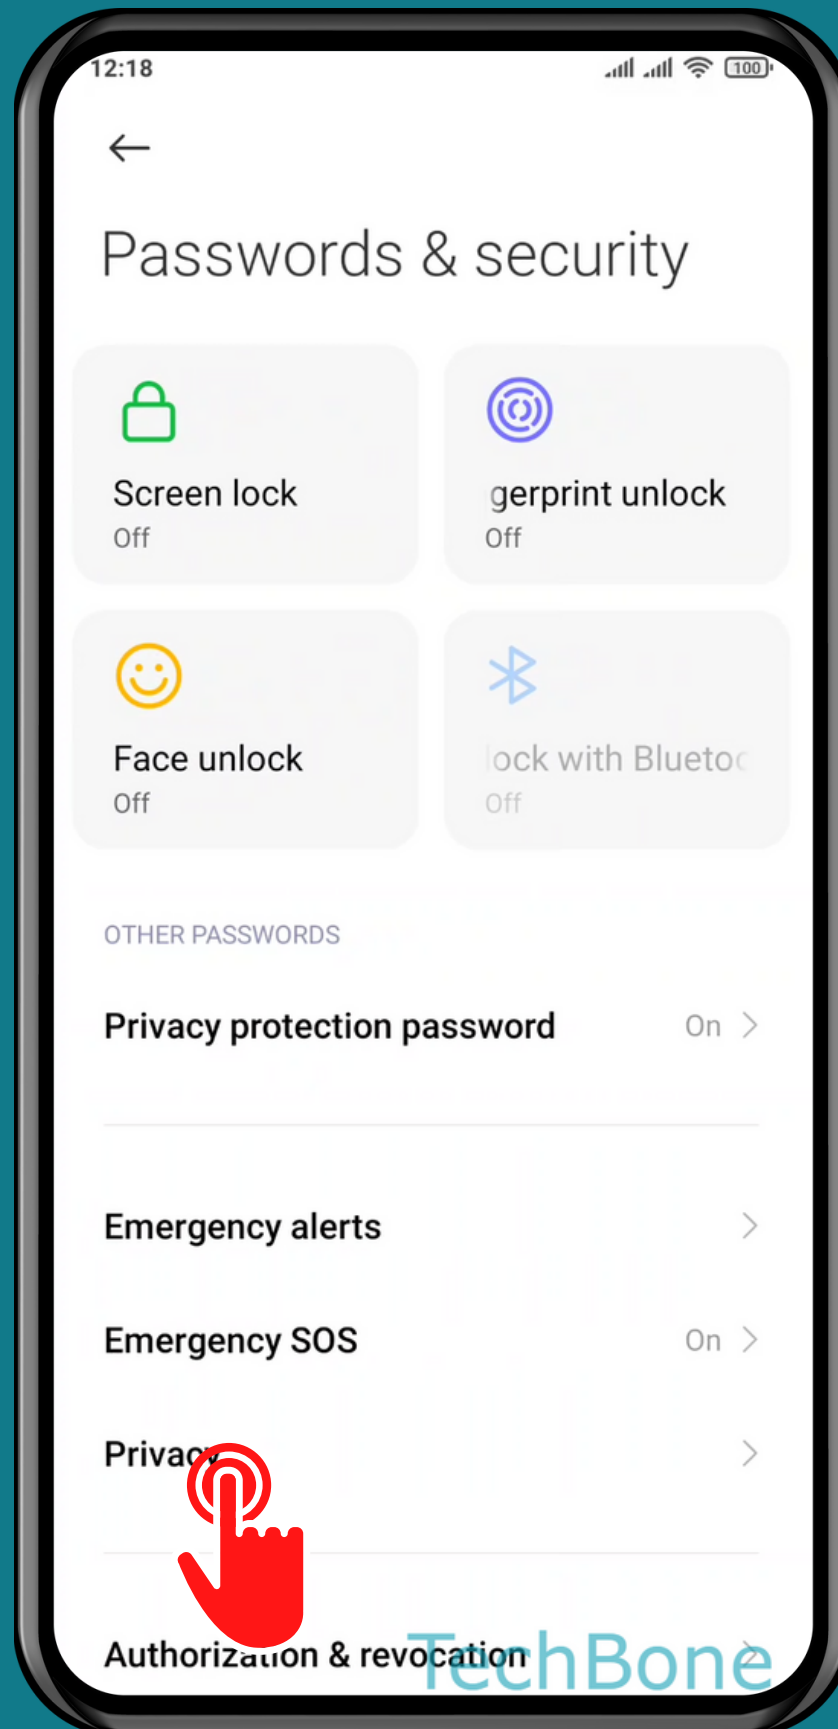

XIAOMI

Android 11 - MIUI 12

# HOW TO TURN ON/OFF FIND MY DEVICE

Tap on **Settings**

# Tap on Passwords & security