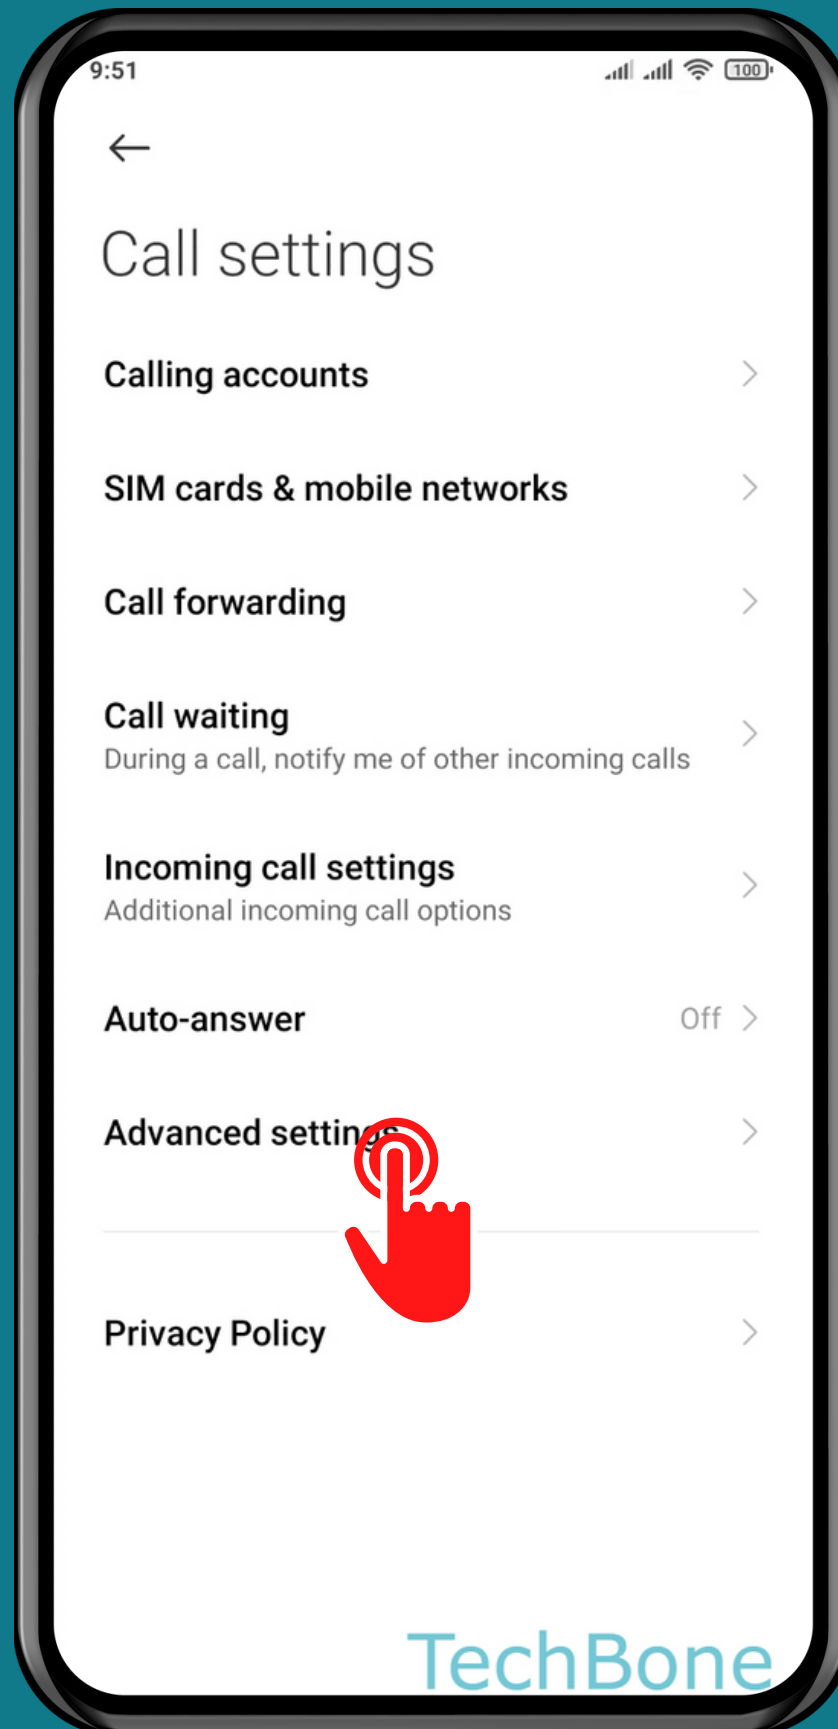

XIAOMI

Phone - Android 11 - MIUI 12

HOW TO SET UP FIXED DIALING NUMBERS

Tap on
Phone

Open the Menu

Tap on Settings

Tap on Calling accounts

Tap on
Advanced settings

Tap on Fixed Dialing Numbers

Choose a
SIM card (Dual SIM)

Turn On/Off Fixed Dialing Numbers and set the FDN list

Note: PIN 2 is required to enable or disable FDN

Done!