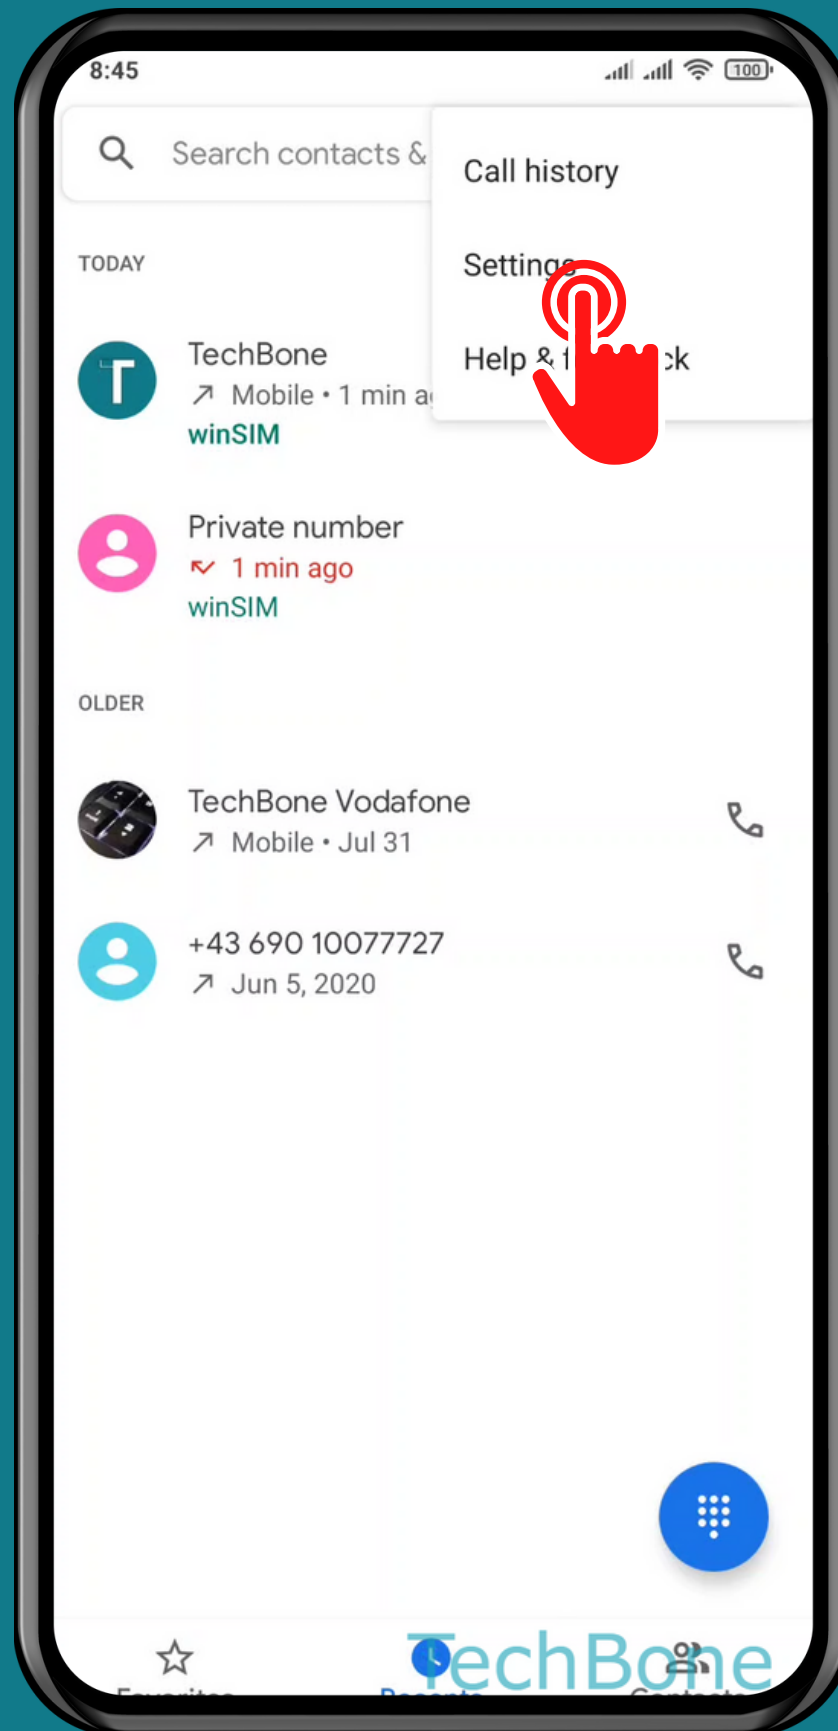

XIAOMI

Phone - Android 11 - MIUI 12

HOW TO SET UP FIXED DIALING NUMBERS

Tap on
Phone

Open the Menu

Tap on Settings

Tap on Calling accounts

Tap on
Advanced settings

Tap on Fixed Dialing Numbers

Choose a
SIM card (Dual SIM)

Turn On/Off Fixed Dialing Numbers and set the FDN list

Note: PIN 2 is required to enable or disable FDN

Done!