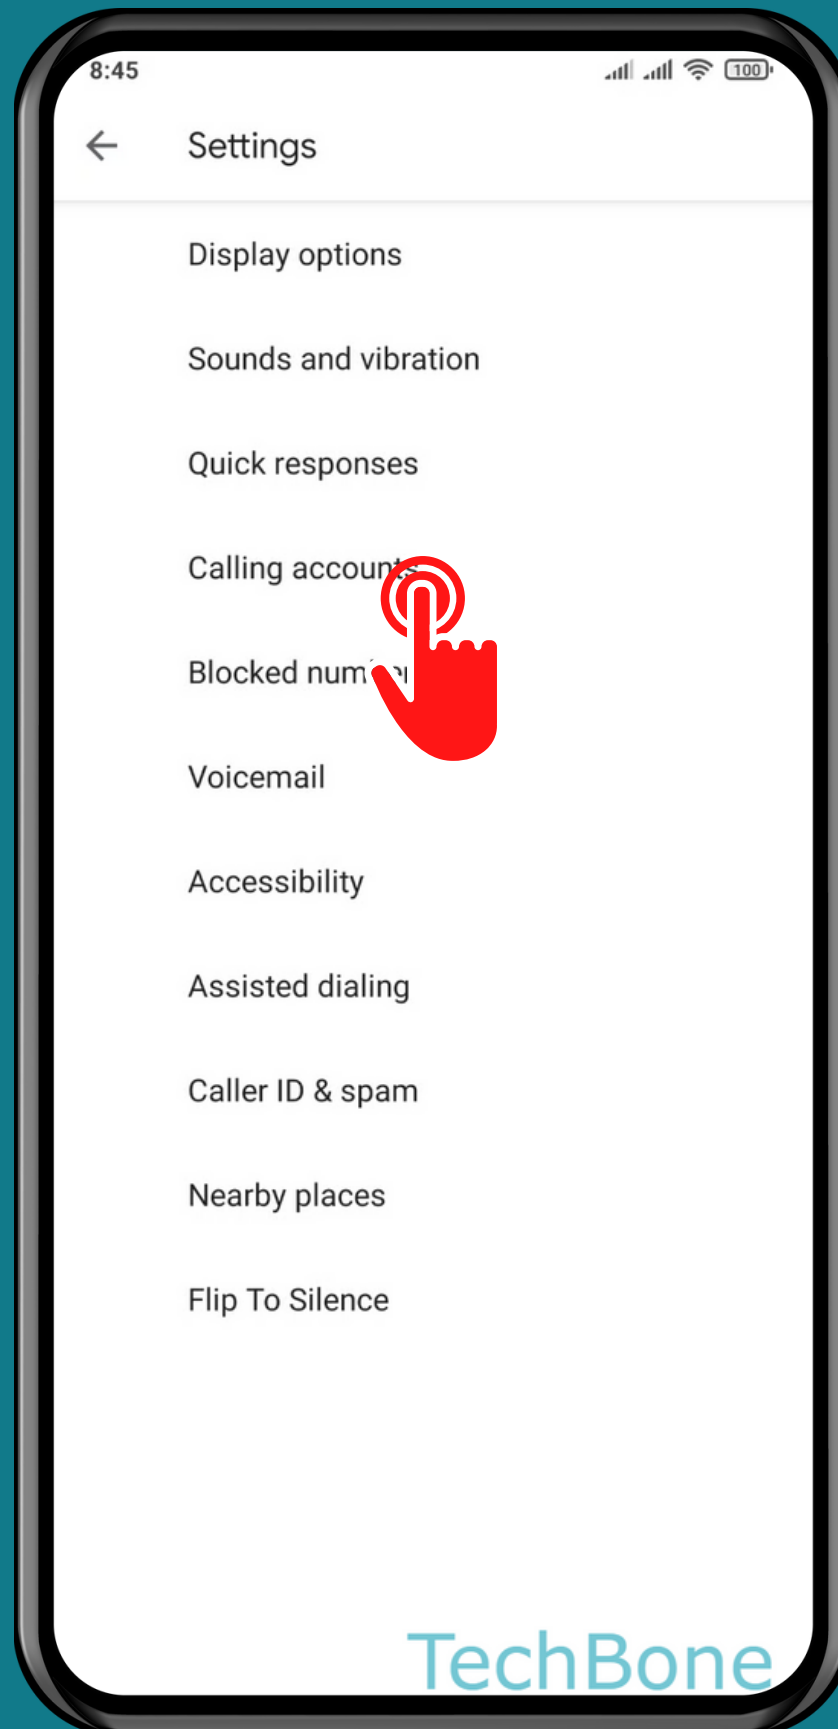

XIAOMI

Phone - Android 11 - MIUI 12

HOW TO SET UP FIXED DIALING NUMBERS

Tap on
Phone

Open the Menu

Tap on Settings

Tap on Calling accounts

Tap on
Advanced settings

Tap on Fixed Dialing Numbers

Choose a
SIM card (Dual SIM)

Turn On/Off Fixed Dialing Numbers and set the FDN list

Note: PIN 2 is required to enable or disable FDN

Done!