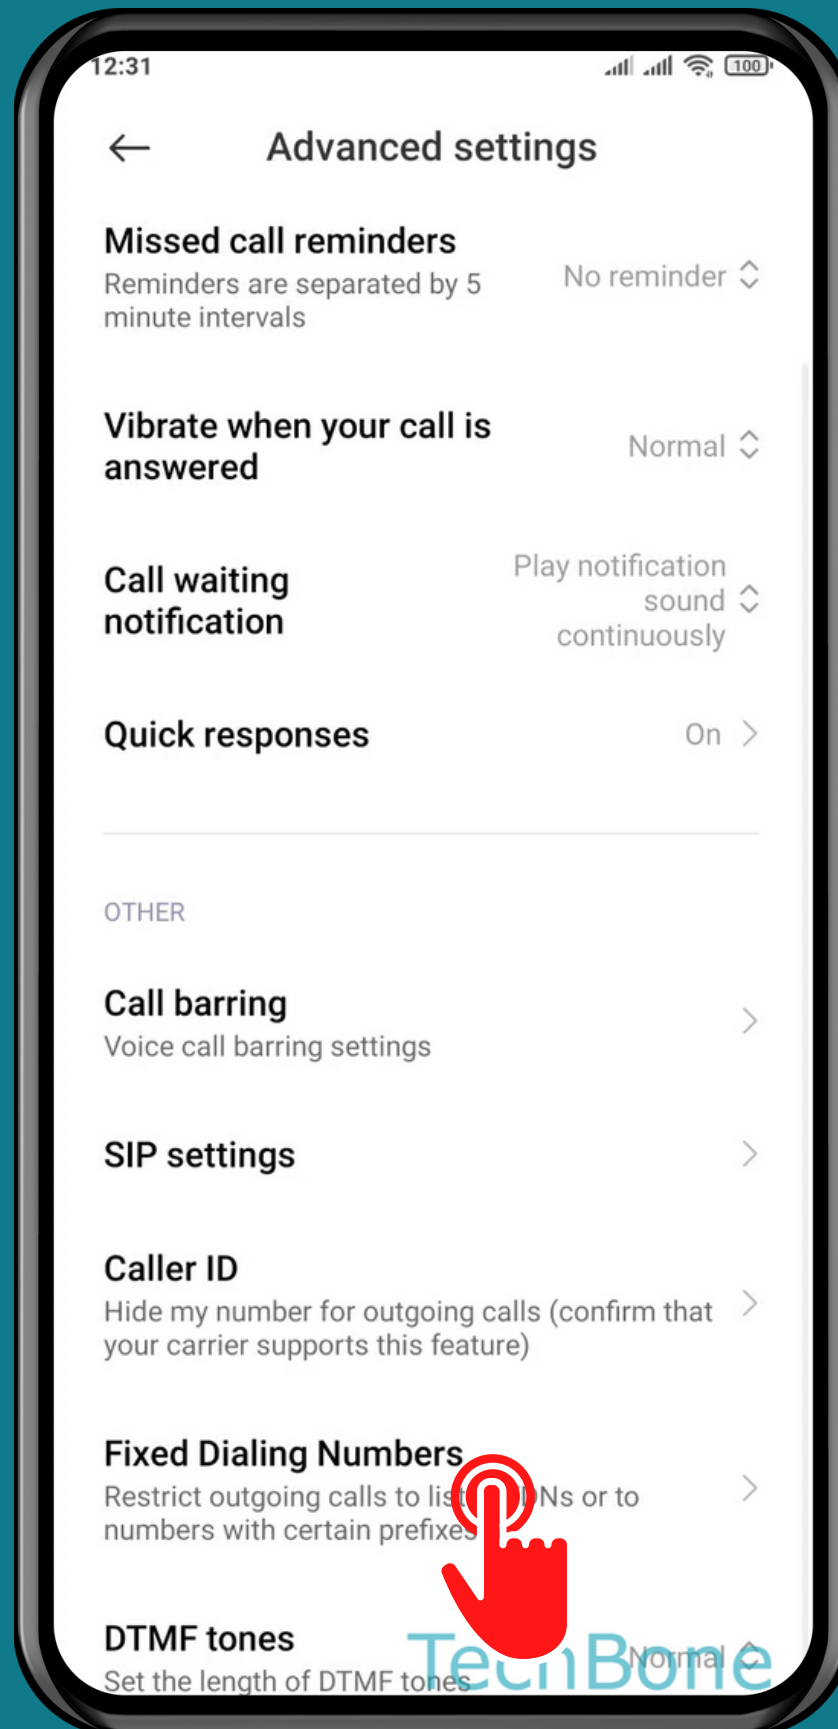

XIAOMI

Phone - Android 11 - MIUI 12

HOW TO SET UP FIXED DIALING NUMBERS

Tap on
Phone

Open the Menu

Tap on Settings

Tap on Calling accounts

Tap on
Advanced settings

Tap on Fixed Dialing Numbers

Choose a
SIM card (Dual SIM)

Turn On/Off Fixed Dialing Numbers and set the FDN list

Note: PIN 2 is required to enable or disable FDN

Done!