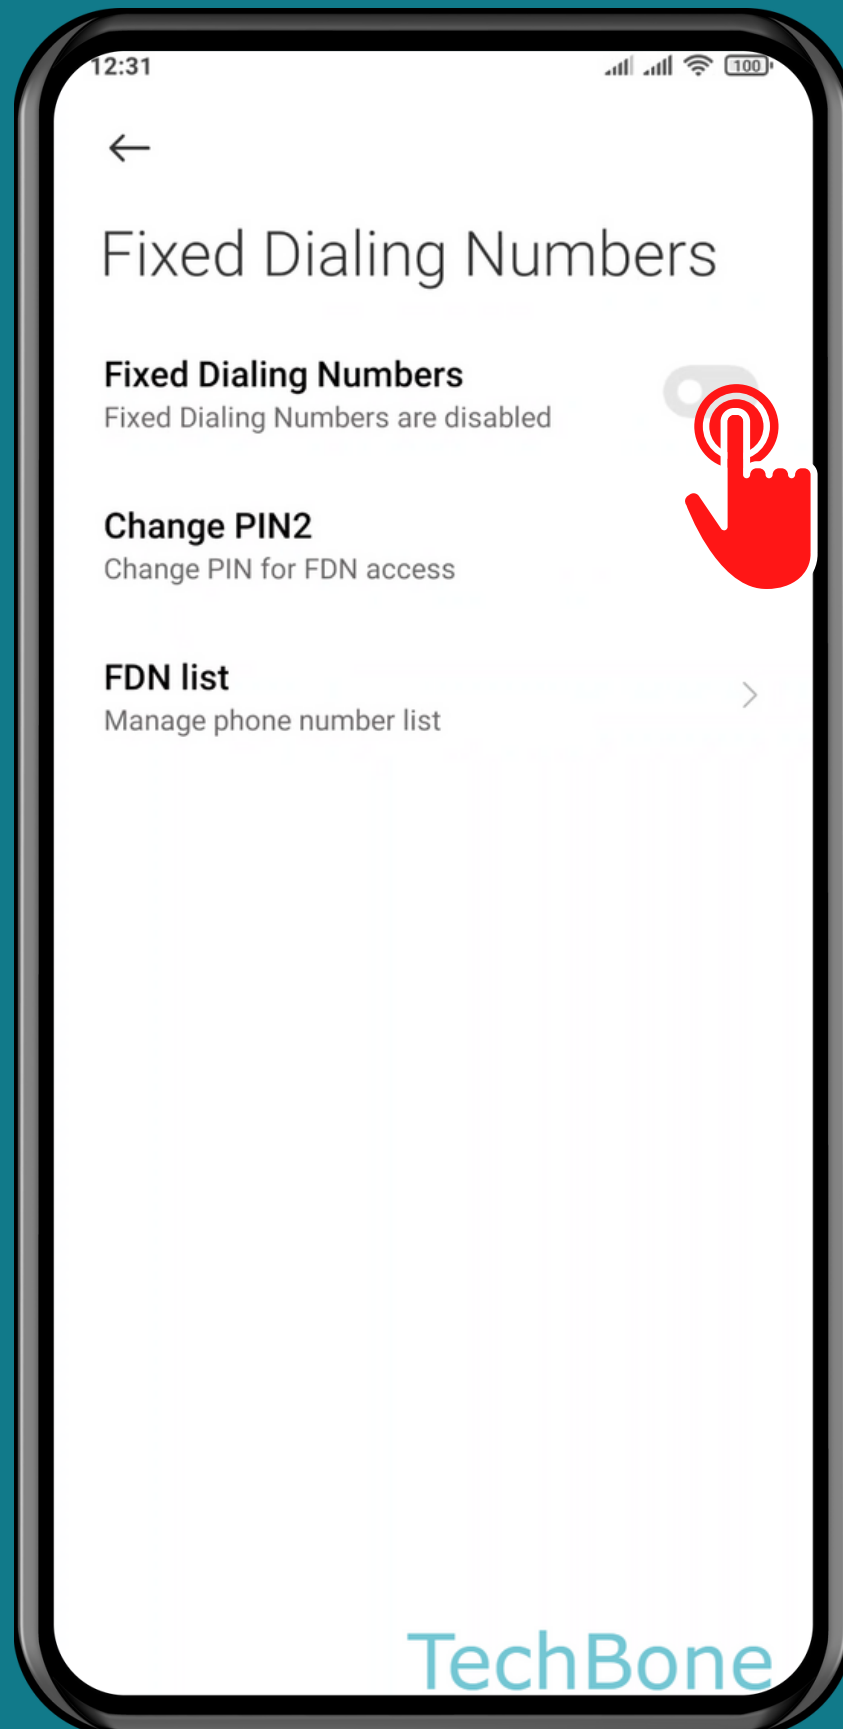

XIAOMI

Phone - Android 11 - MIUI 12

HOW TO SET UP FIXED DIALING NUMBERS

Tap on
Phone

Open the Menu

Tap on Settings

Tap on Calling accounts

Tap on
Advanced settings

Tap on Fixed Dialing Numbers

Choose a
SIM card (Dual SIM)

Turn On/Off Fixed Dialing Numbers and set the FDN list

Note: PIN 2 is required to enable or disable FDN

Done!