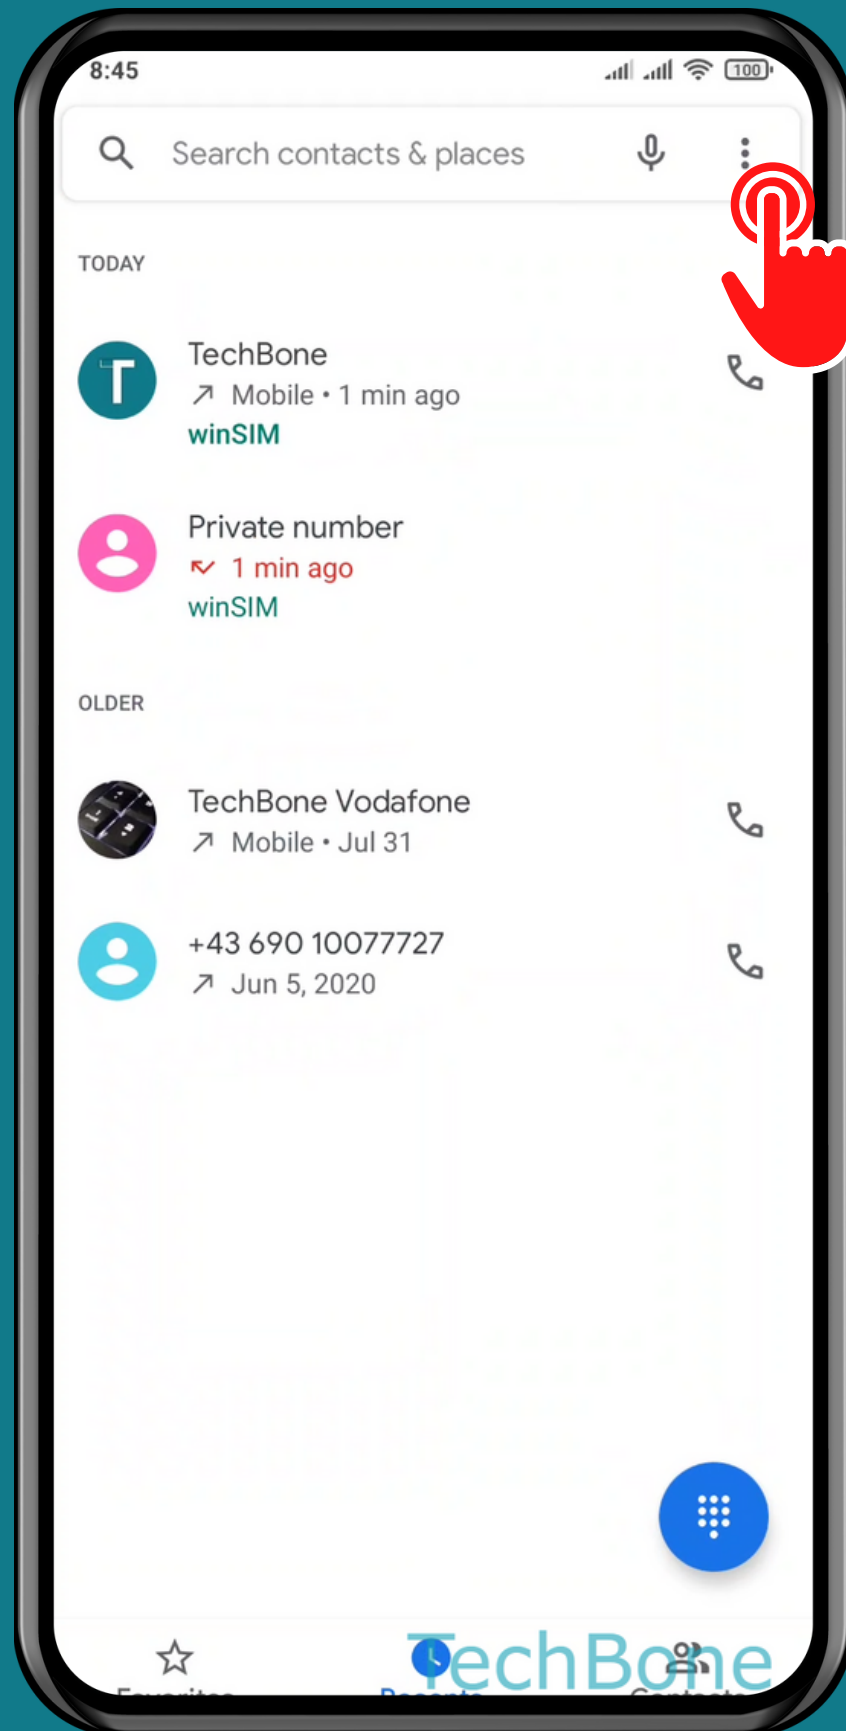

XIAOMI

Phone - Android 11 - MIUI 12

HOW TO SET UP FIXED DIALING NUMBERS

Tap on
Phone

Open the Menu

Tap on Settings

Tap on Calling accounts

Tap on
Advanced settings

Tap on Fixed Dialing Numbers

Choose a
SIM card (Dual SIM)

Turn On/Off Fixed Dialing Numbers and set the FDN list

Note: PIN 2 is required to enable or disable FDN

Done!