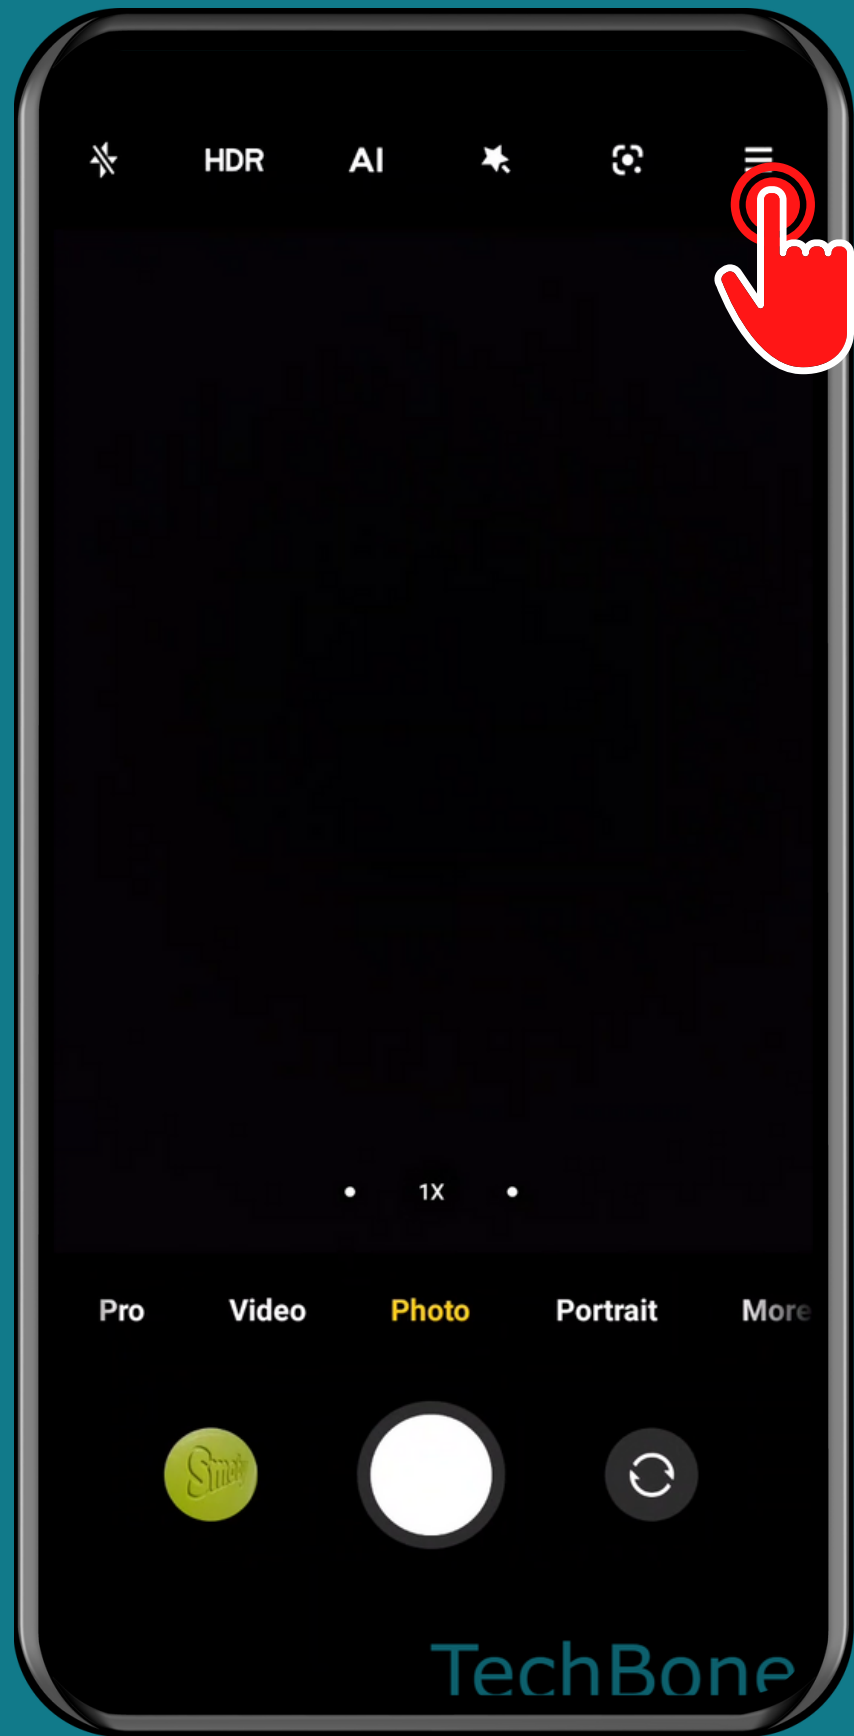

XIAOMI

Camera - Android 11 - MIUI 12

HOW TO TURN ON/OFF FOCUS & SHOOT

Tap on
Camera

Open the Menu

Tap on
Settings

Turn On/Off Focus & shoot

Done!