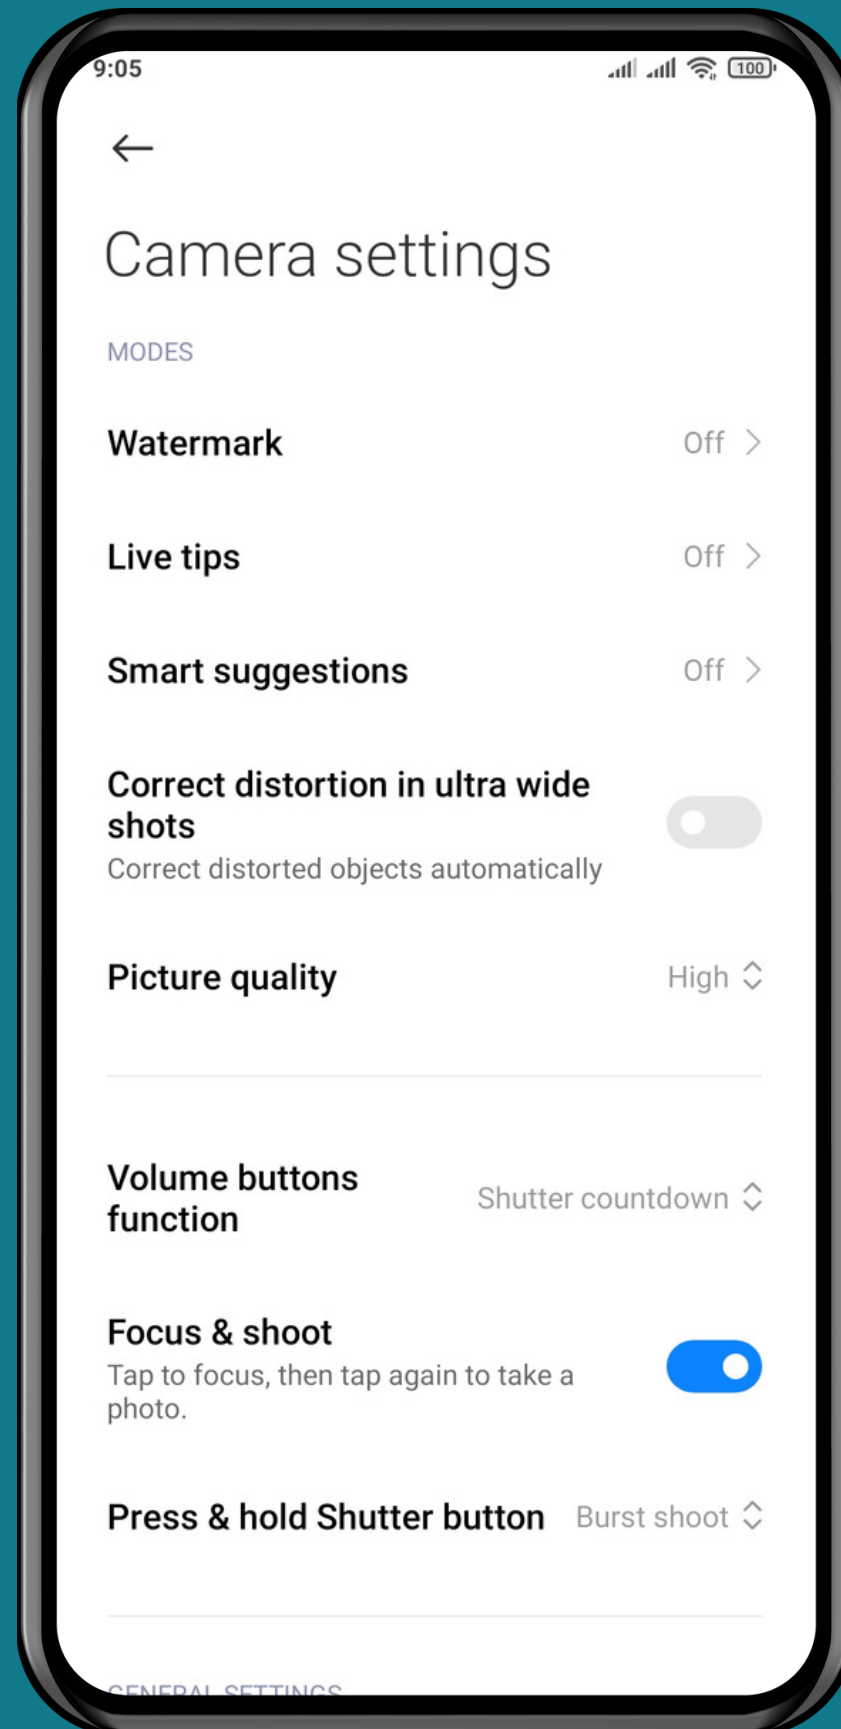

XIAOMI

Camera - Android 11 - MIUI 12

HOW TO TURN ON/OFF FOCUS & SHOOT

Tap on
Camera

Open the Menu

Tap on
Settings

Turn On/Off Focus & shoot

Done!