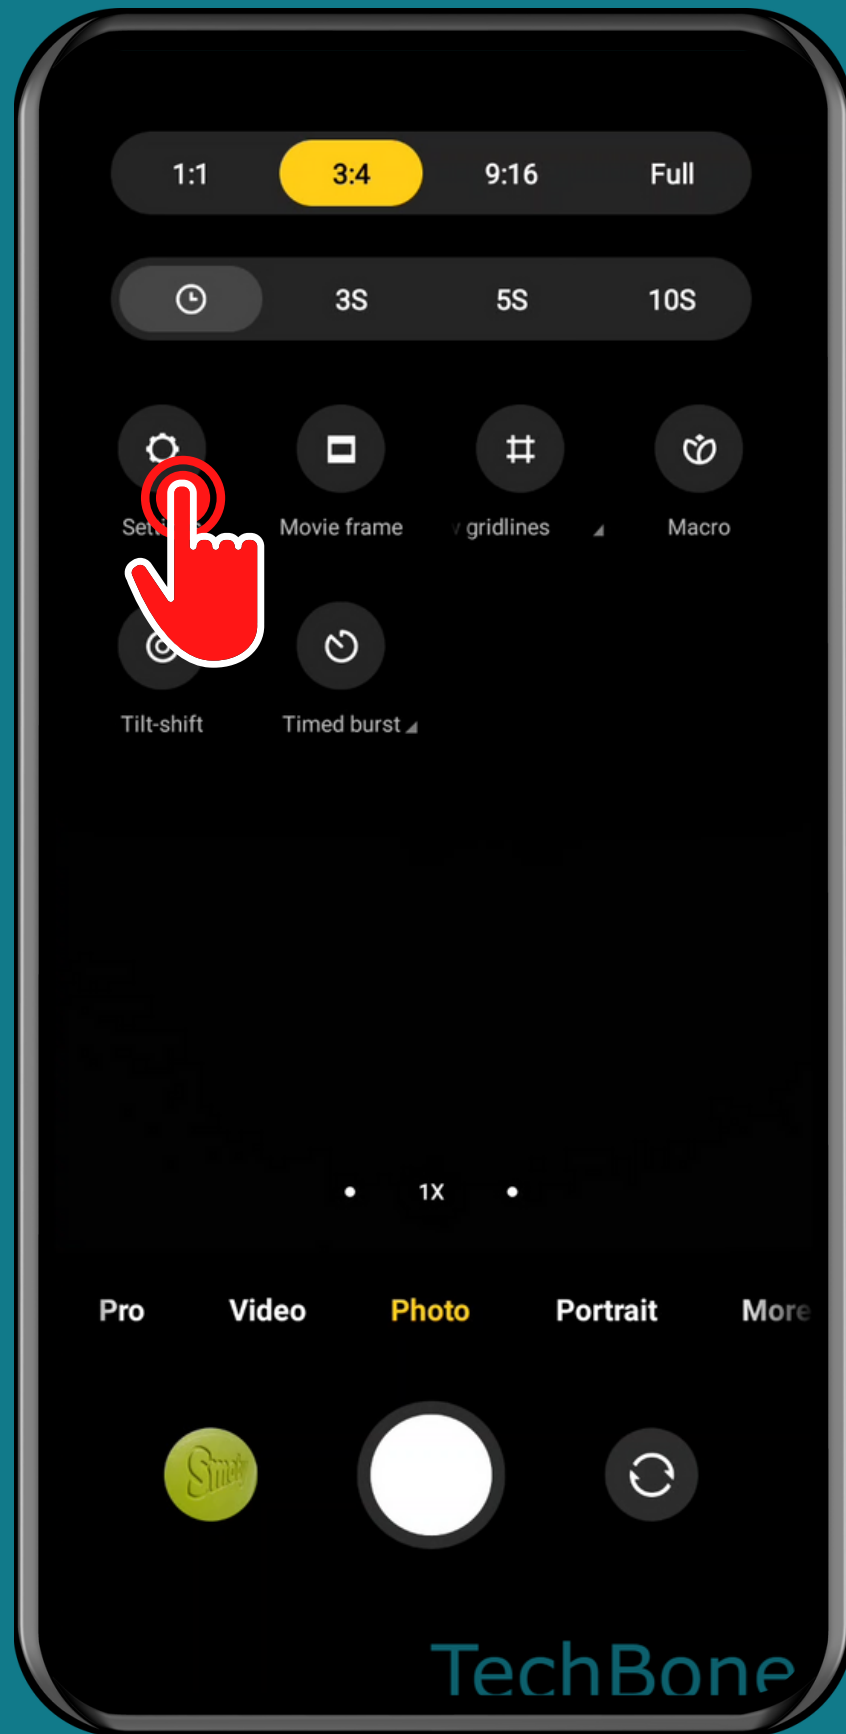

XIAOMI

Camera - Android 11 - MIUI 12

HOW TO TURN ON/OFF FOCUS & SHOOT

Tap on
Camera

Open the Menu

Tap on
Settings

Turn On/Off Focus & shoot

Done!