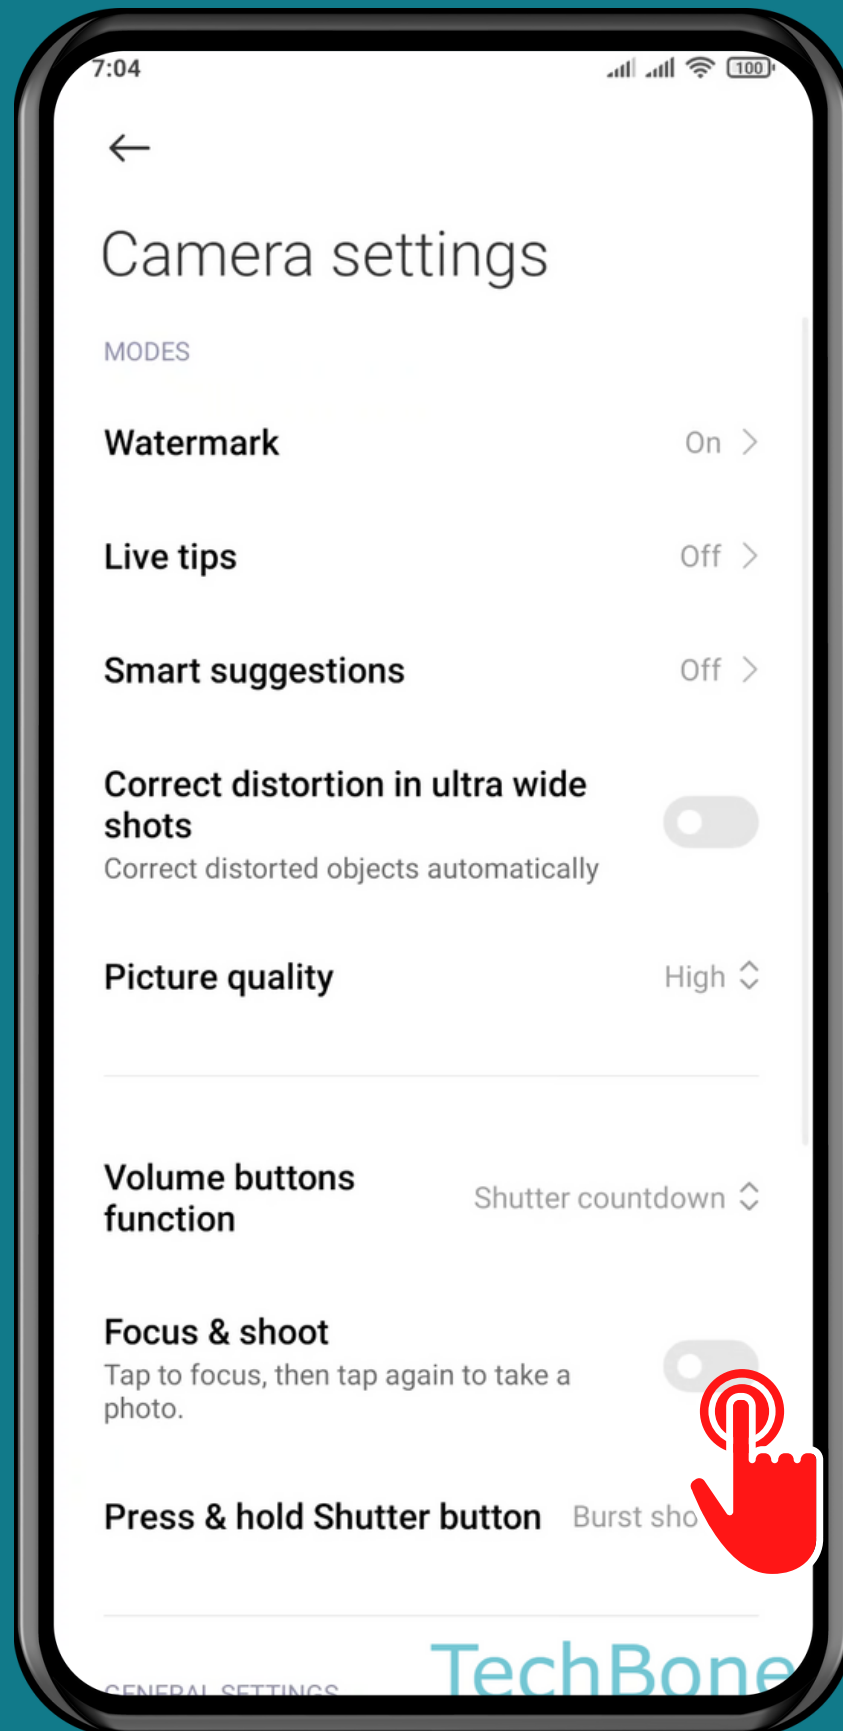

XIAOMI

Camera - Android 11 - MIUI 12

HOW TO TURN ON/OFF FOCUS & SHOOT

Tap on
Camera

Open the Menu

Tap on
Settings

Turn On/Off Focus & shoot

Done!