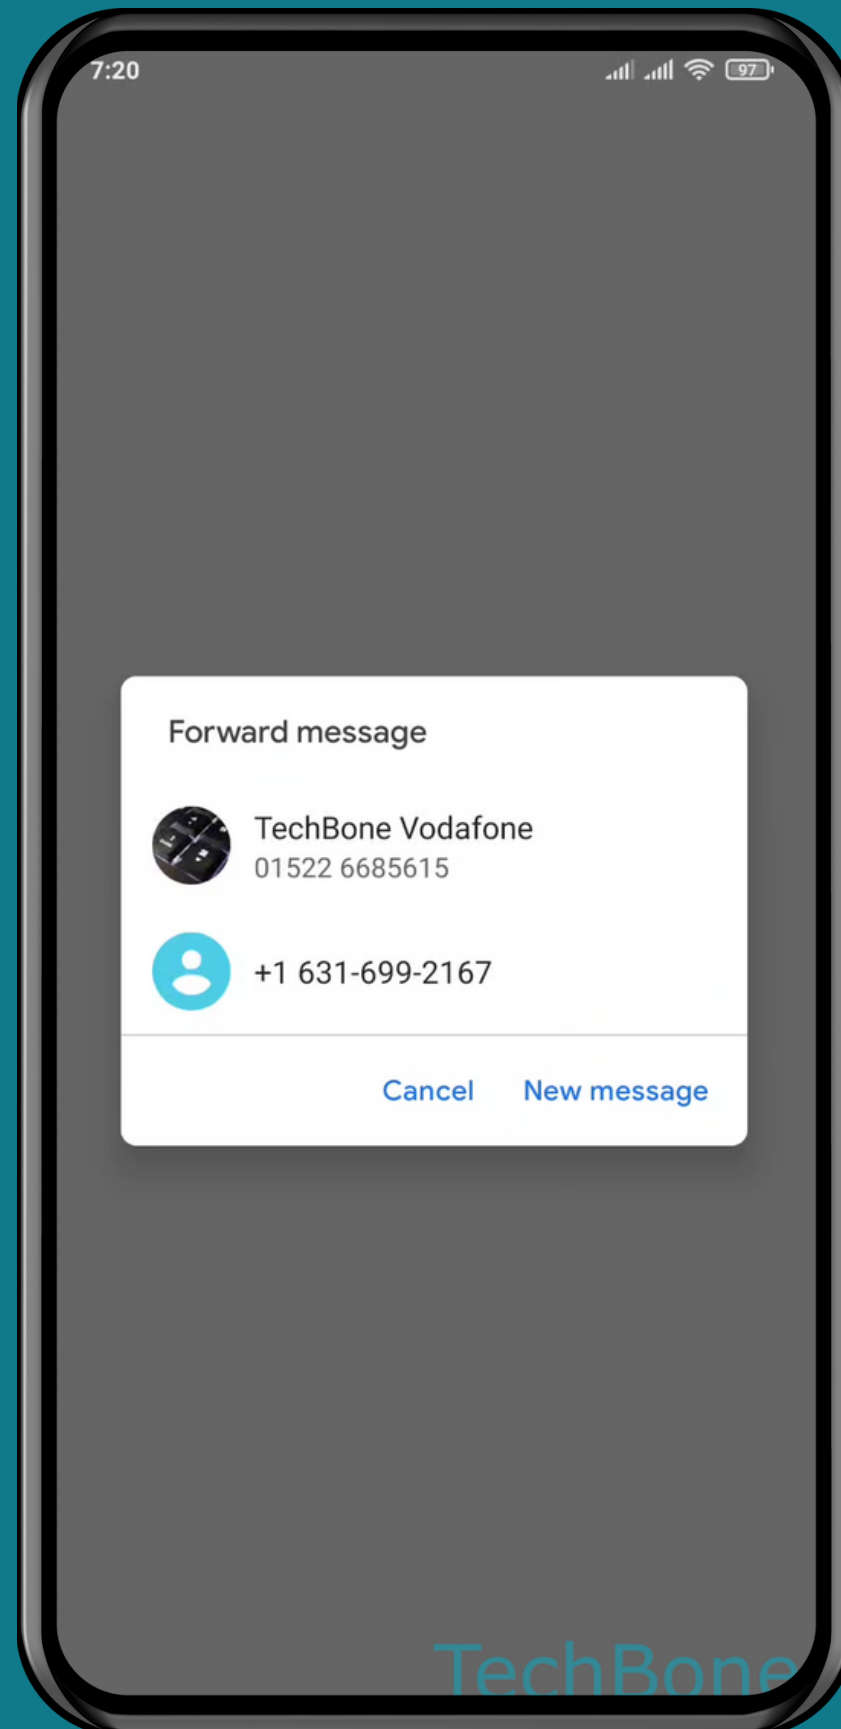

XIAOMI

Messages - Android 11 - MIUI 12

HOW TO FORWARD A MESSAGE

Tap on Messages

Choose a Conversation

Tap and hold a Message

Open the Menu

Tap on Forward

Choose a
Conversation or tap
on **New message**

Choose a Contact

Tap on
Send

Done!