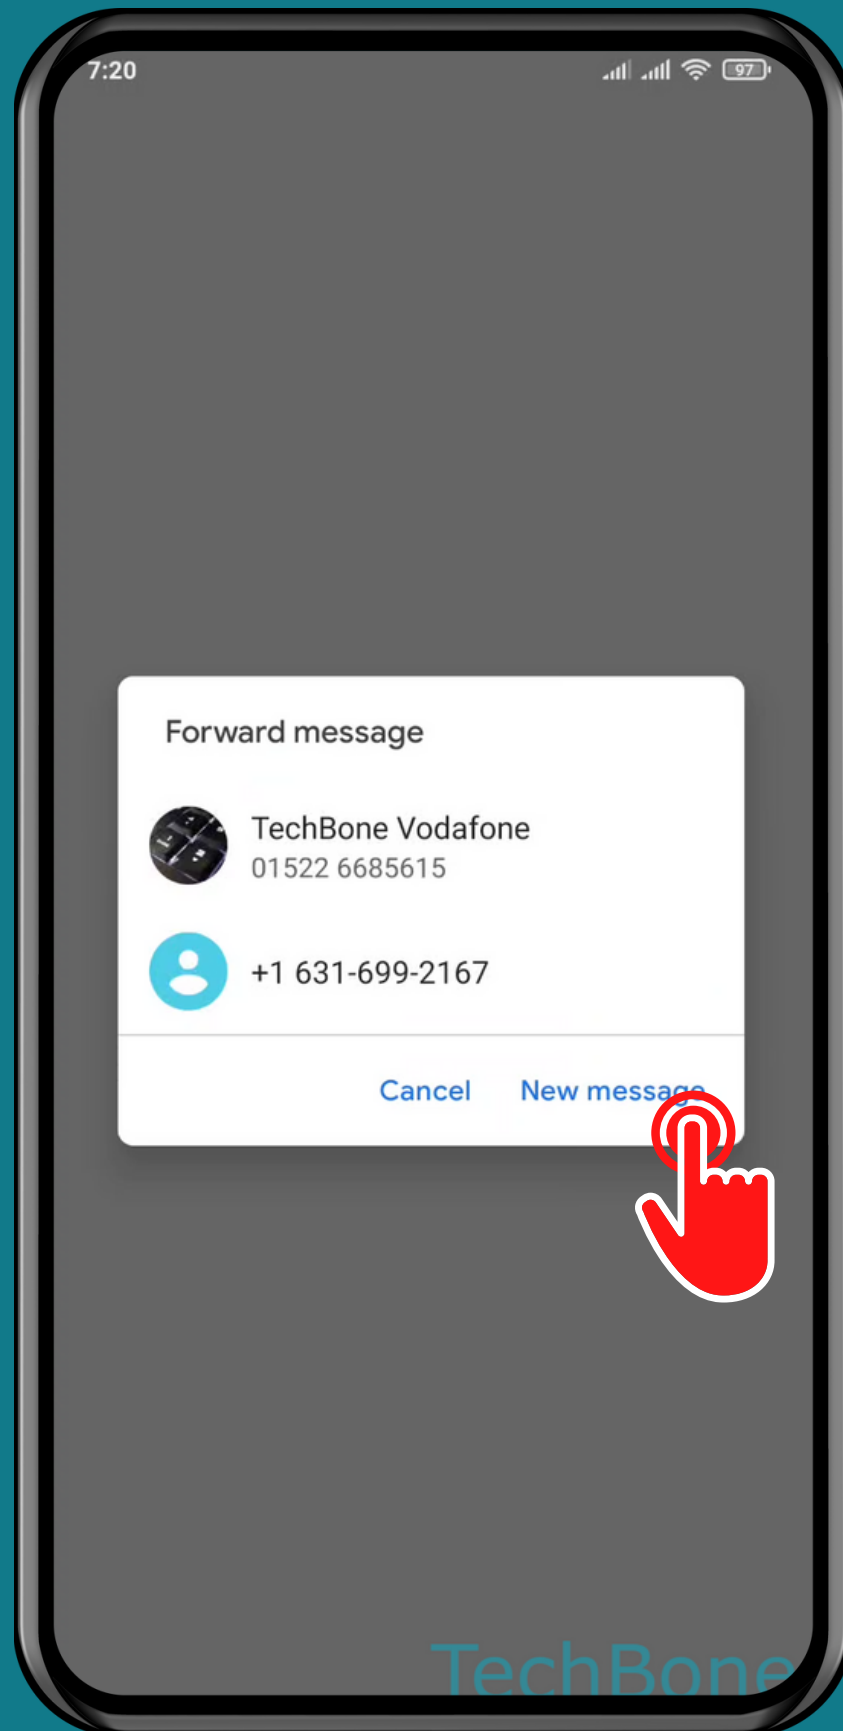

XIAOMI

Messages - Android 11 - MIUI 12

HOW TO FORWARD A MESSAGE

Tap on Messages

Choose a Conversation

Tap and hold a Message

Open the Menu

Tap on Forward

Choose a
Conversation or tap
on **New message**

Choose a Contact

Tap on
Send

Done!