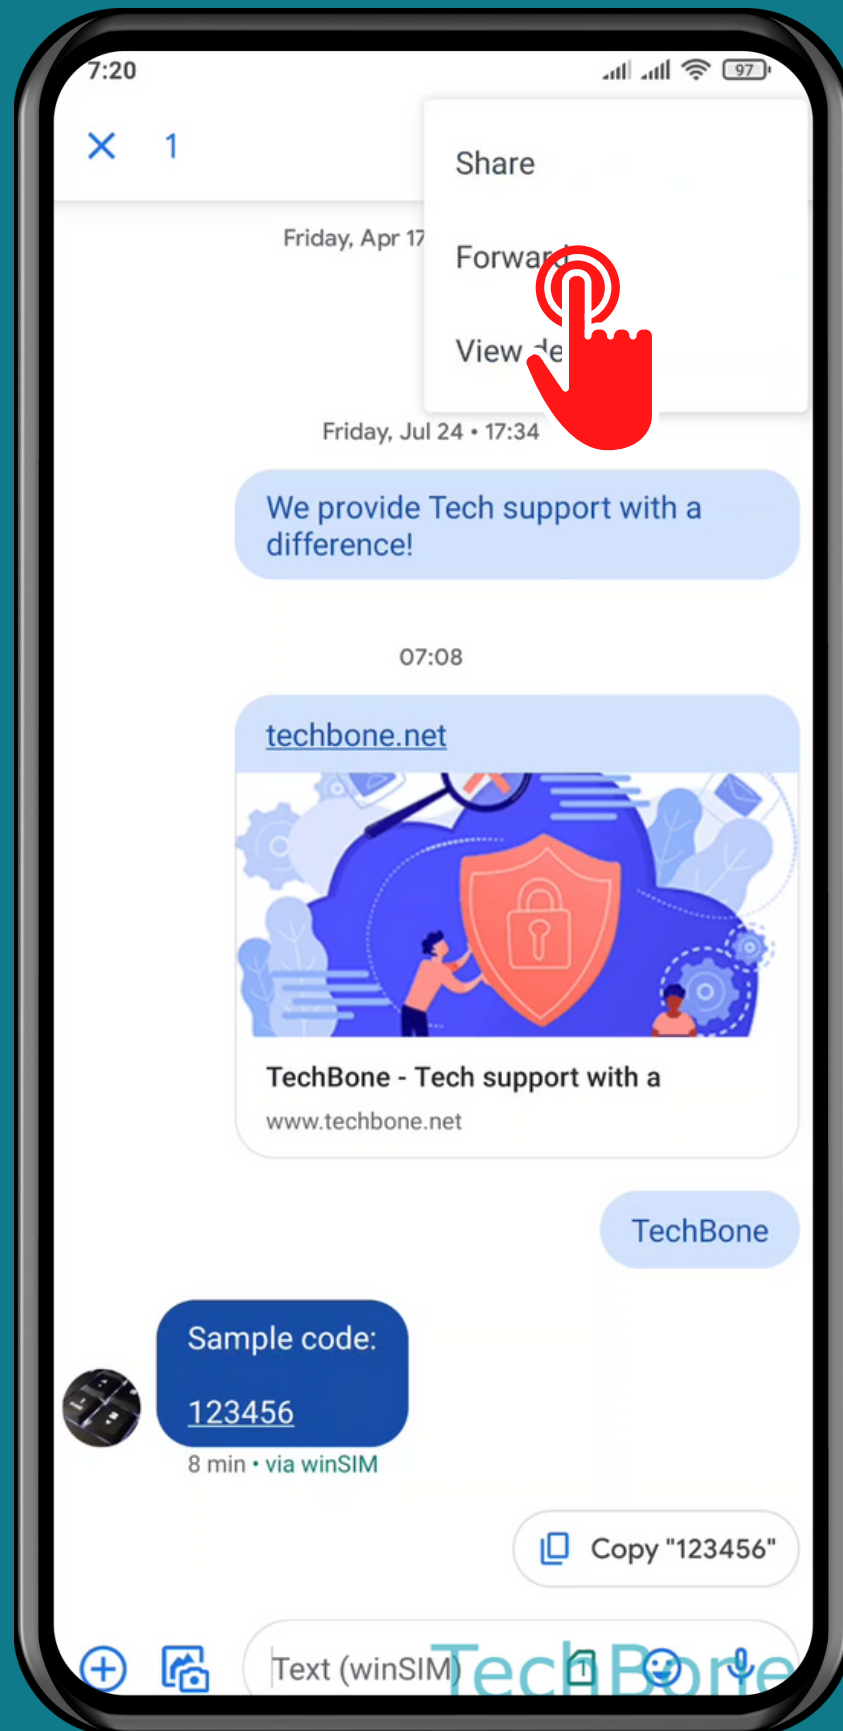

XIAOMI

Messages - Android 11 - MIUI 12

HOW TO FORWARD A MESSAGE

Tap on Messages

Choose a Conversation

Tap and hold a Message

Open the Menu

Tap on Forward

Choose a
Conversation or tap
on **New message**

Choose a Contact

Tap on
Send

Done!