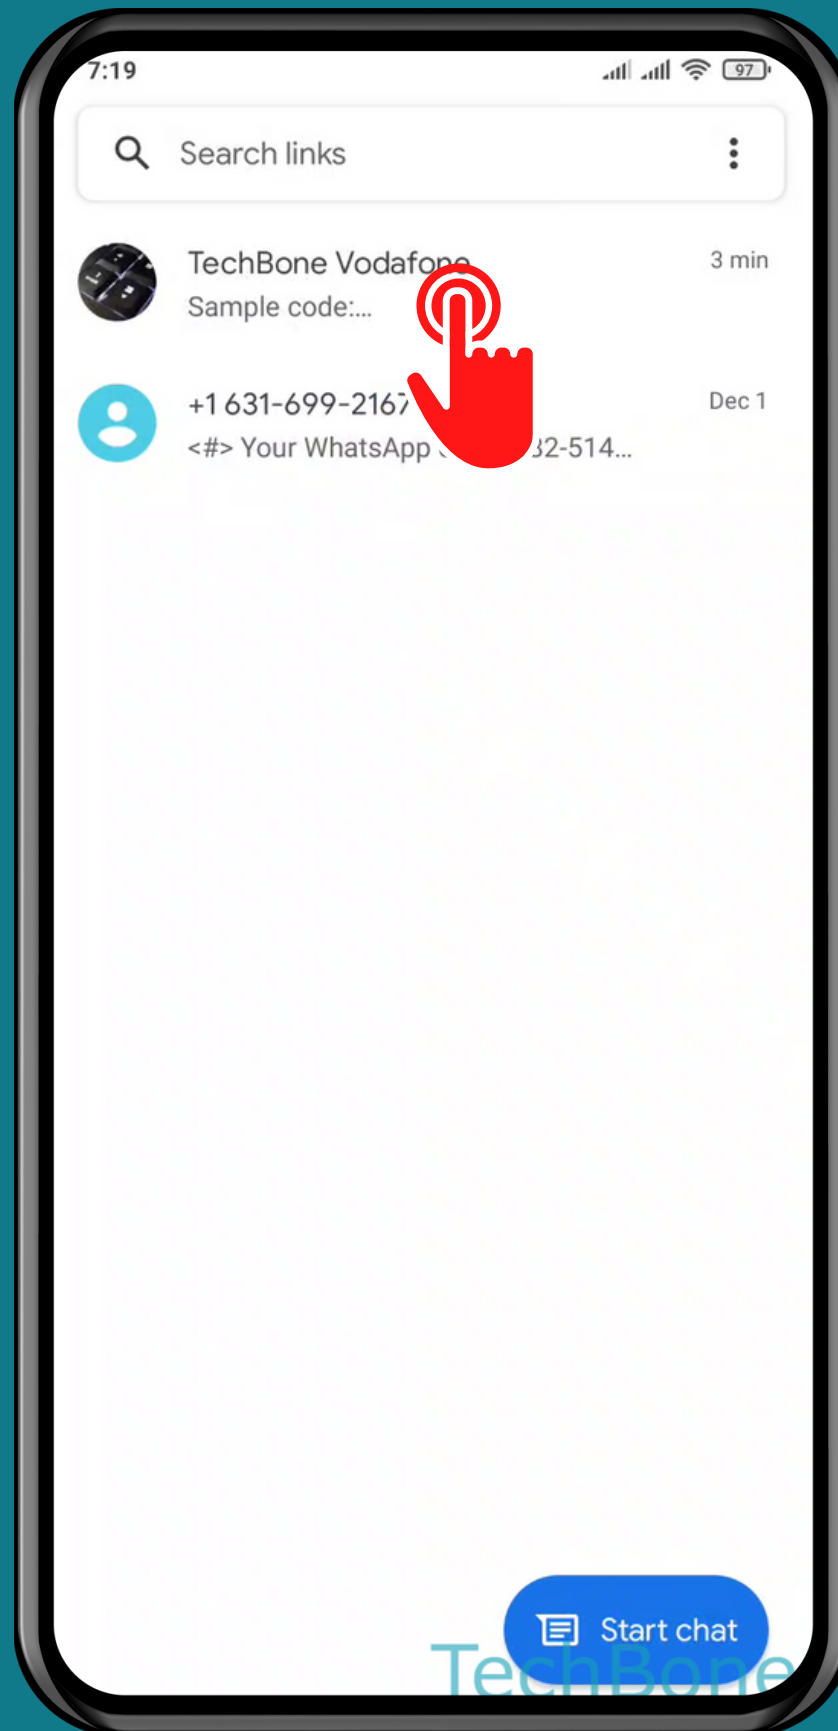

XIAOMI

Messages - Android 11 - MIUI 12

HOW TO FORWARD A MESSAGE

Tap on Messages

Choose a Conversation

Tap and hold a Message

Open the Menu

Tap on Forward

Choose a
Conversation or tap
on **New message**

Choose a Contact

Tap on
Send

Done!