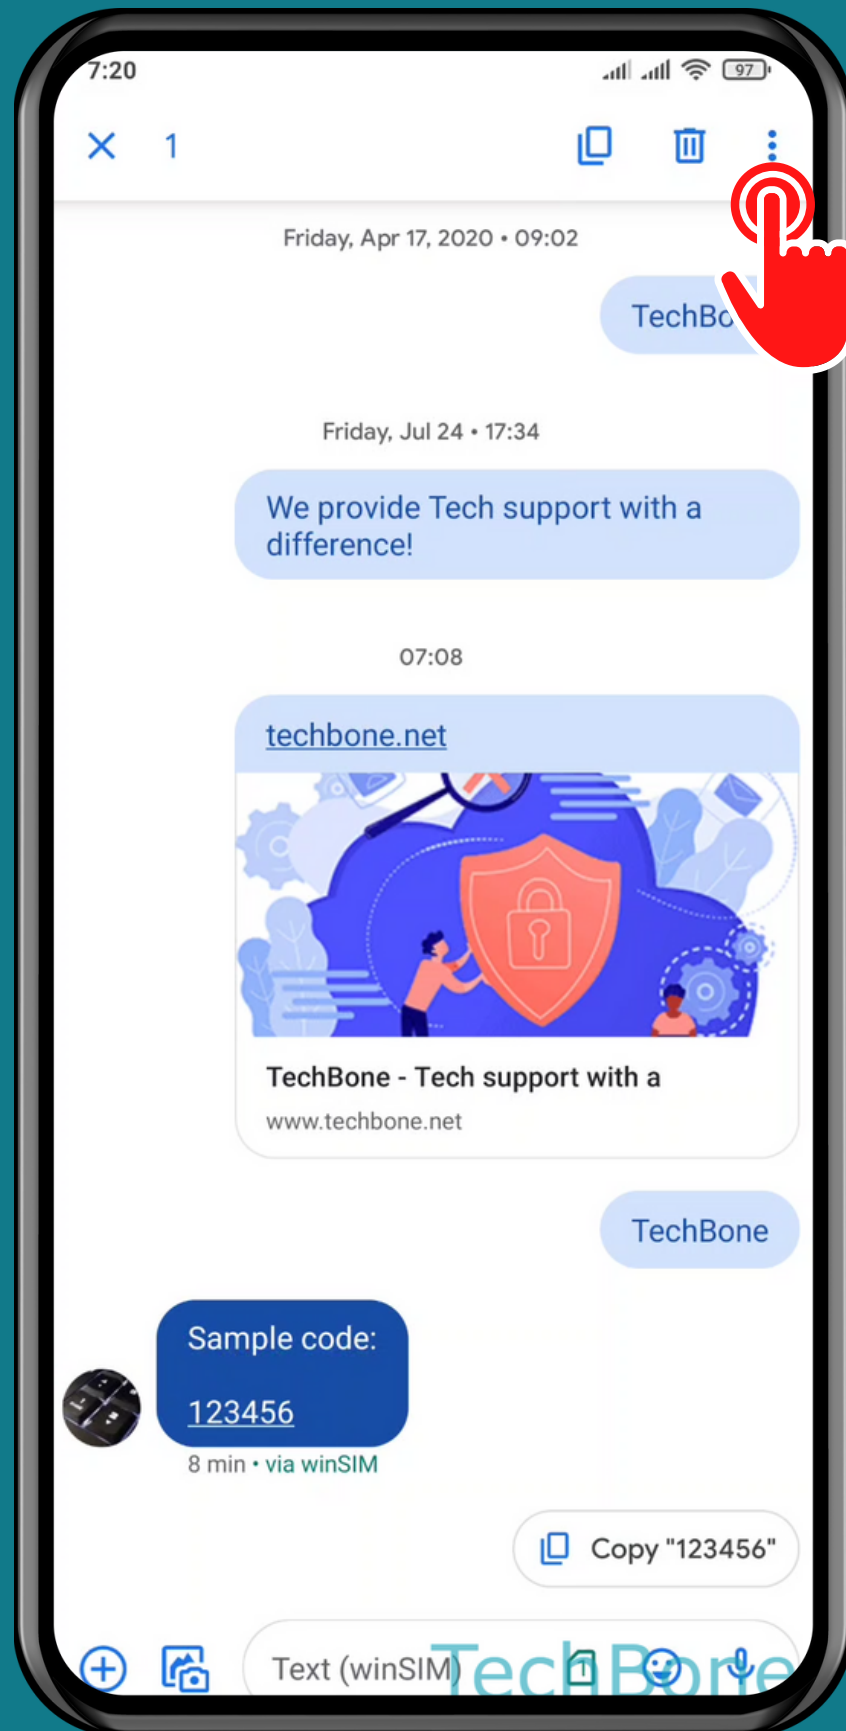

XIAOMI

Messages - Android 11 - MIUI 12

HOW TO FORWARD A MESSAGE

Tap on Messages

Choose a Conversation

Tap and hold a Message

Open the Menu

Tap on Forward

Choose a
Conversation or tap
on **New message**

Choose a Contact

Tap on
Send

Done!