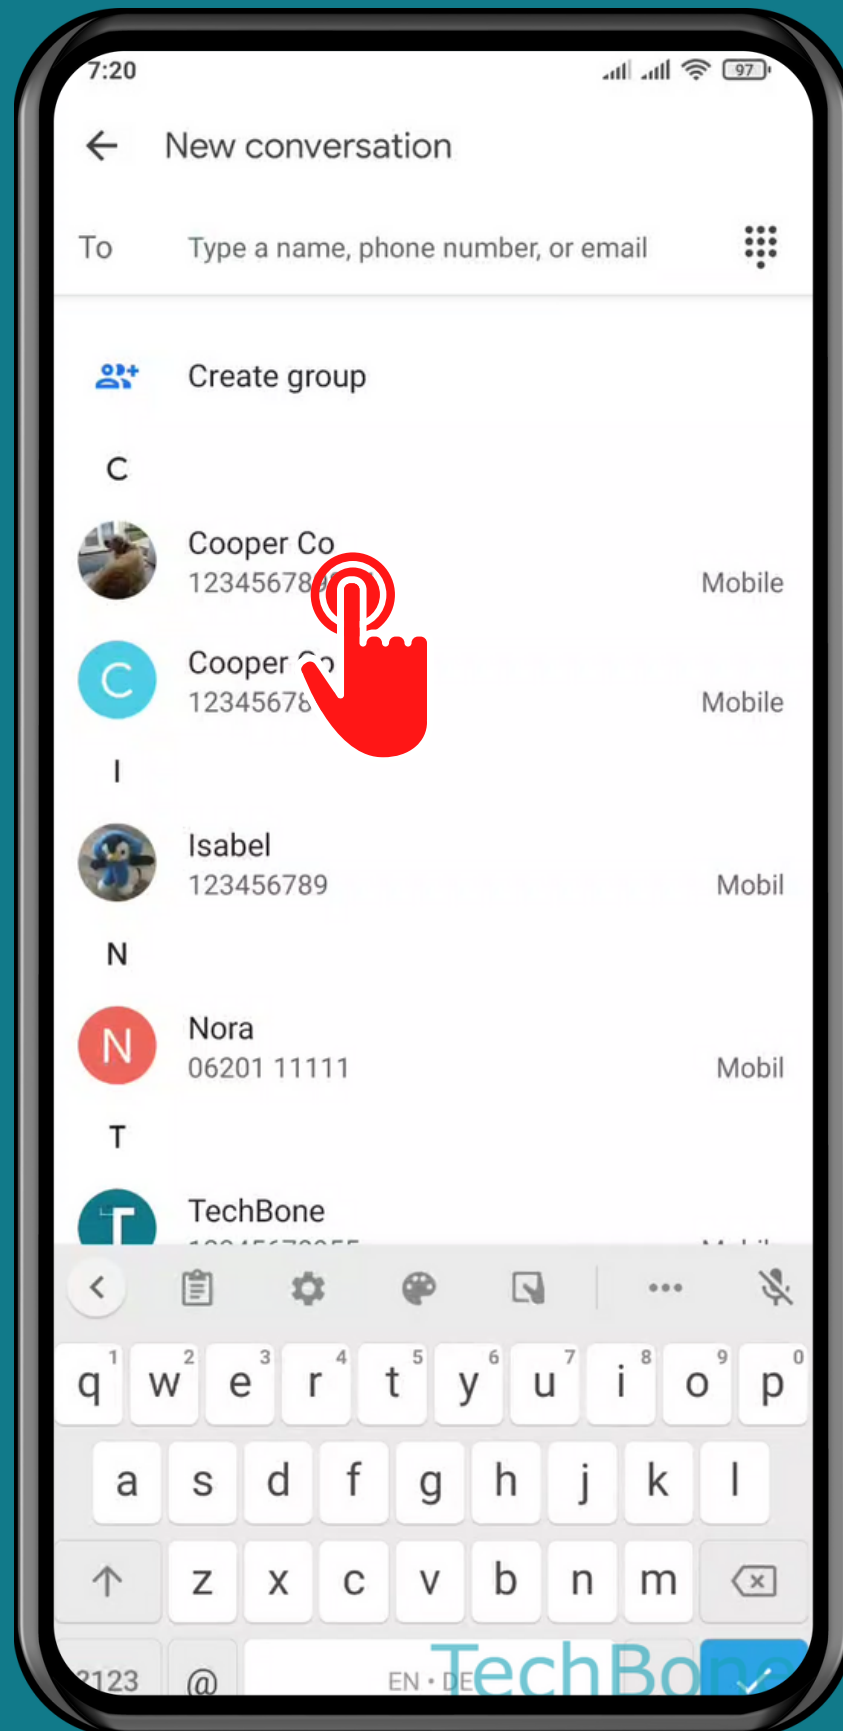

XIAOMI

Messages - Android 11 - MIUI 12

HOW TO FORWARD A MESSAGE

Tap on Messages

Choose a Conversation

Tap and hold a Message

Open the Menu

Tap on Forward

Choose a
Conversation or tap
on **New message**

Choose a Contact

Tap on
Send

Done!