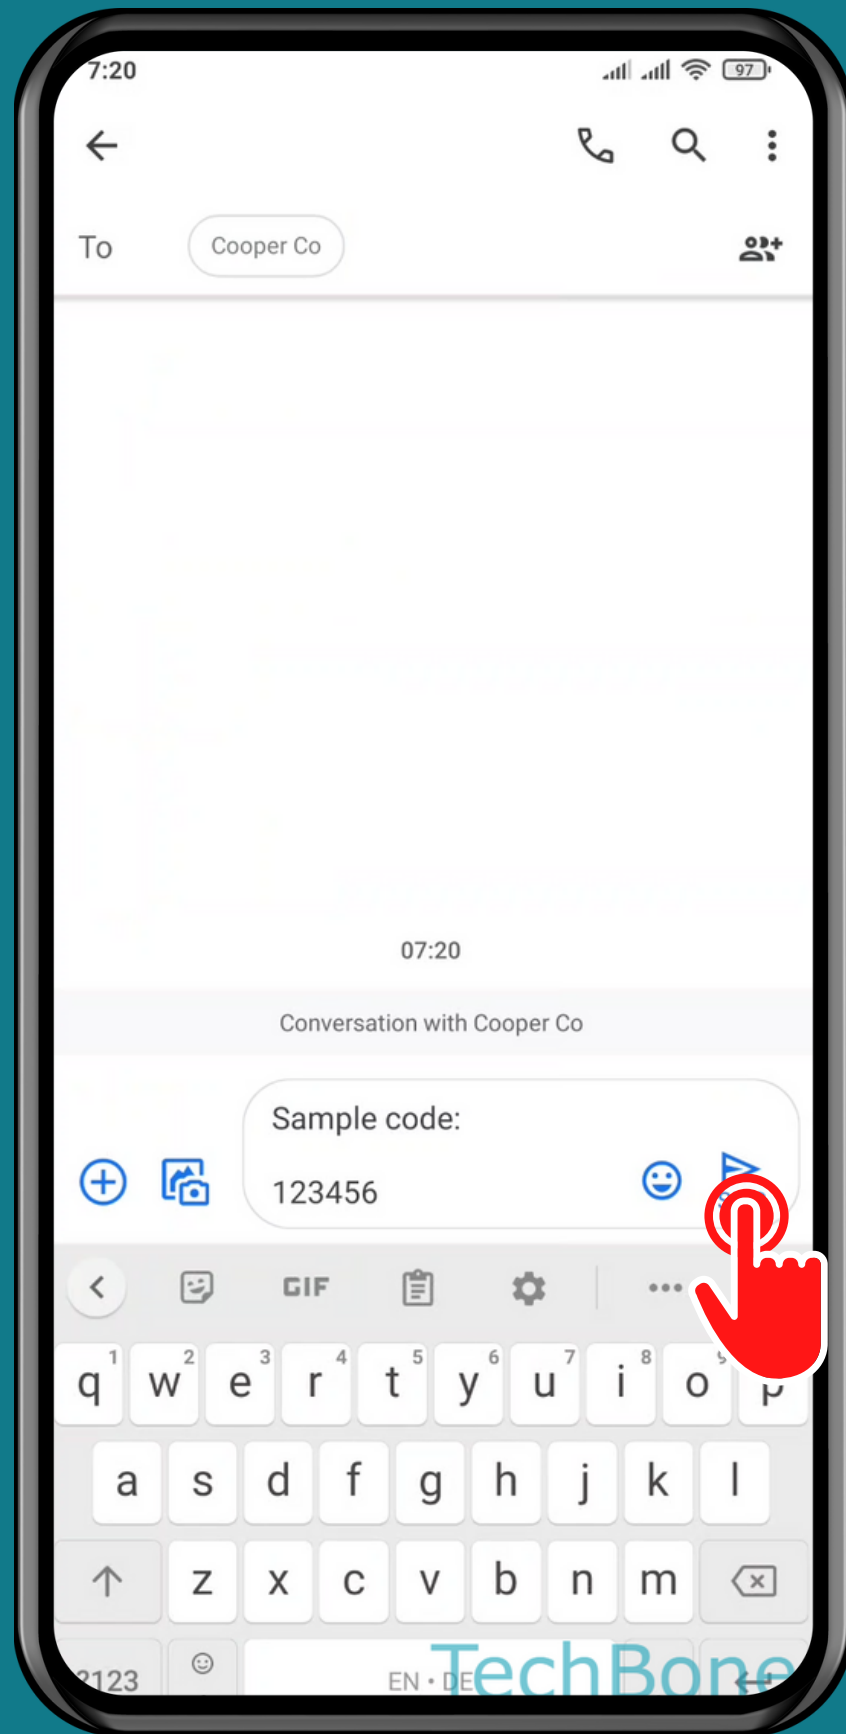

XIAOMI

Messages - Android 11 - MIUI 12

HOW TO FORWARD A MESSAGE

Tap on Messages

Choose a Conversation

Tap and hold a Message

Open the Menu

Tap on Forward

Choose a
Conversation or tap
on **New message**

Choose a Contact

Tap on
Send

Done!