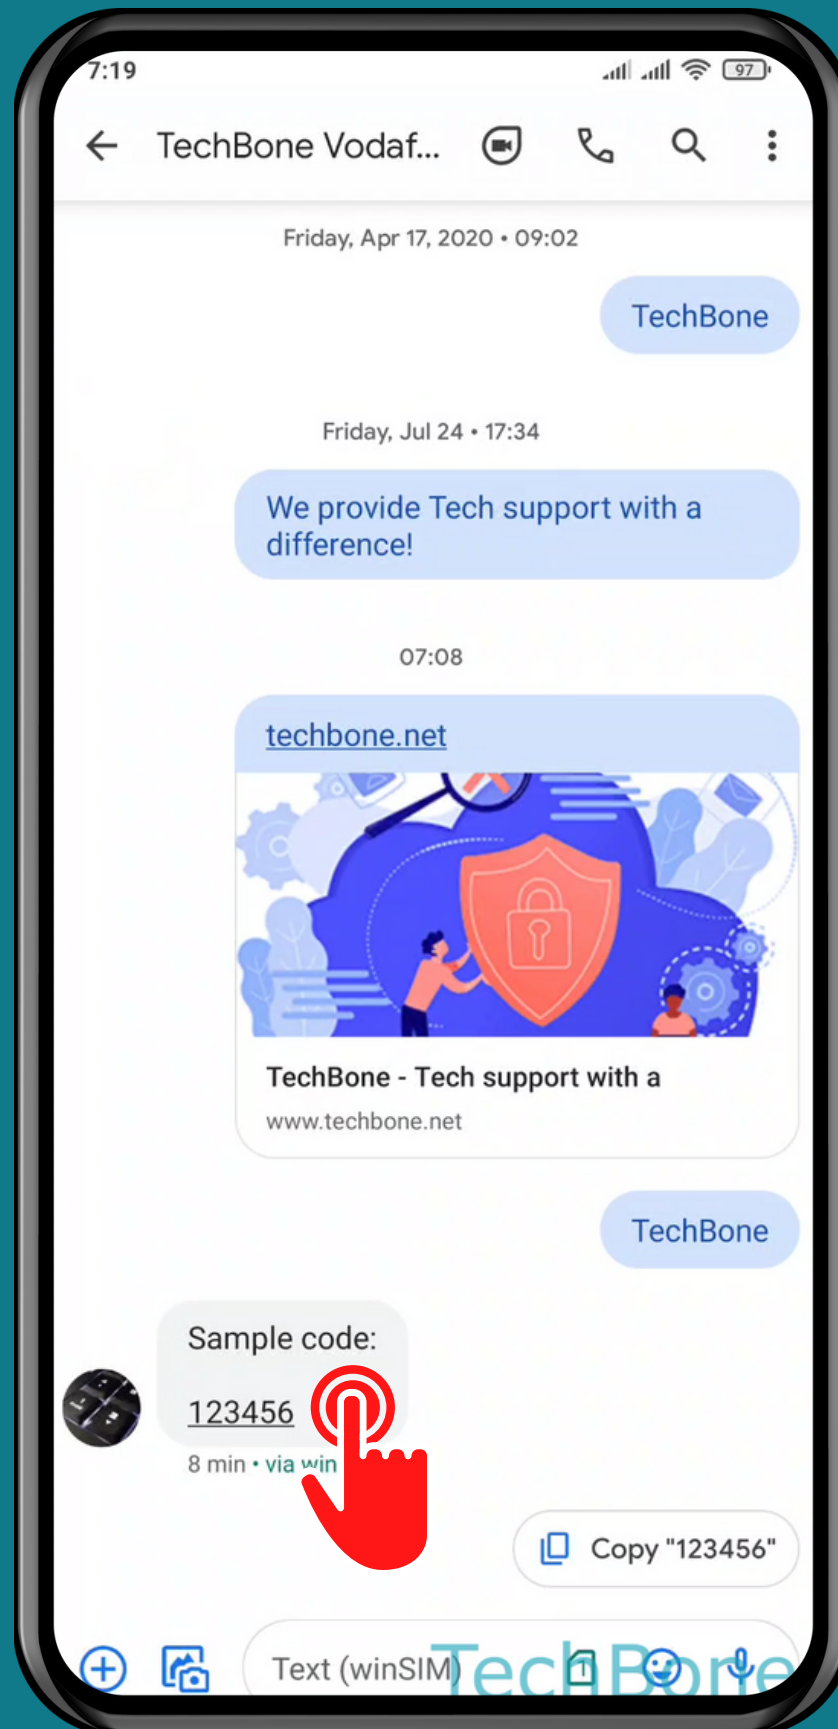

XIAOMI

Messages - Android 11 - MIUI 12

HOW TO FORWARD A MESSAGE

Tap on Messages

Choose a Conversation

Tap and hold a Message

Open the Menu

Tap on Forward

Choose a
Conversation or tap
on **New message**

Choose a Contact

Tap on
Send

Done!