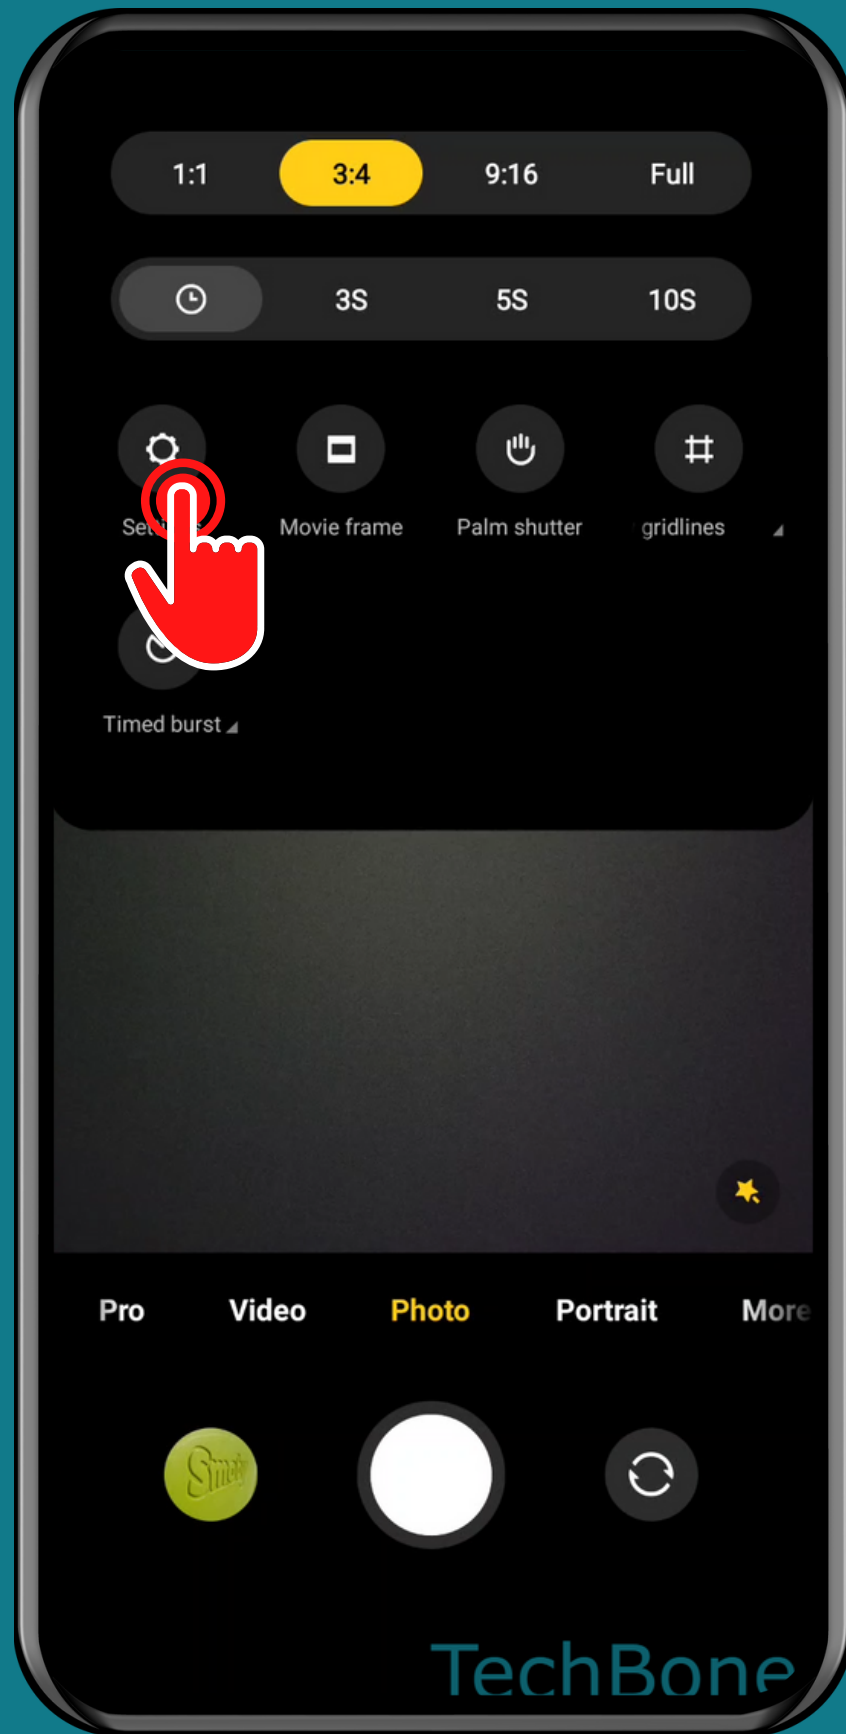

XIAOMI

Camera - Android 11 - MIUI 12

HOW TO TURN ON/OFF FRONT CAMERA MIRRORING

Tap on Camera

Switch to Front camera

Open the Menu

Tap on
Settings

TechBone

Turn On/Off Mirror front camera

Done!