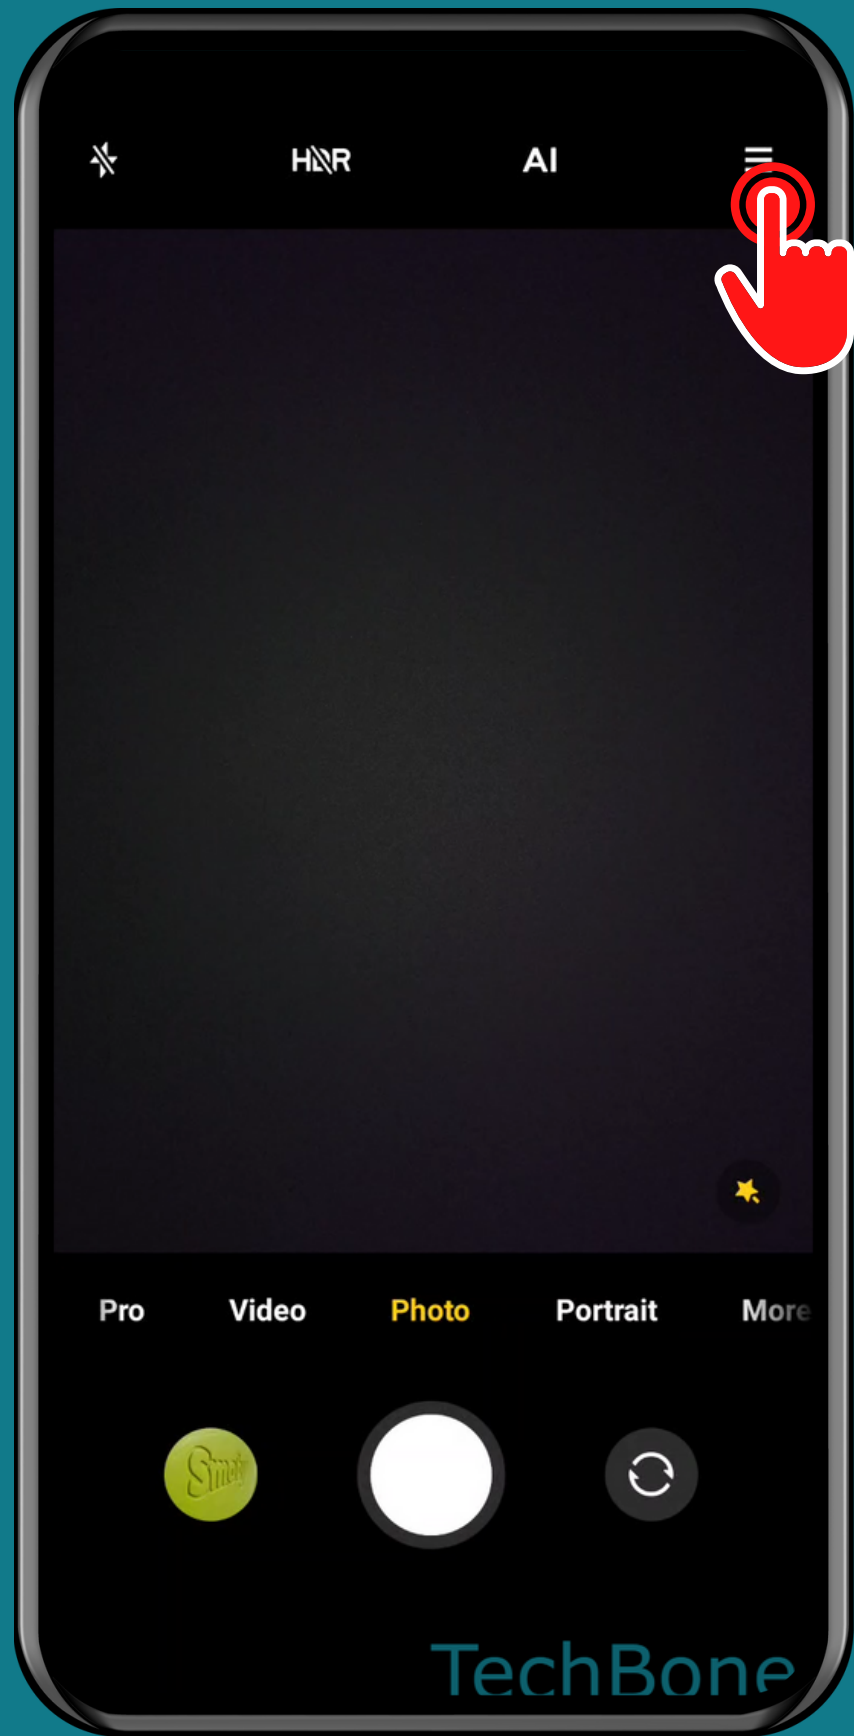

XIAOMI

Camera - Android 11 - MIUI 12

HOW TO TURN ON/OFF FRONT CAMERA MIRRORING

Tap on Camera

Switch to Front camera

Open the Menu

Tap on
Settings

TechBone

Turn On/Off Mirror front camera

Done!