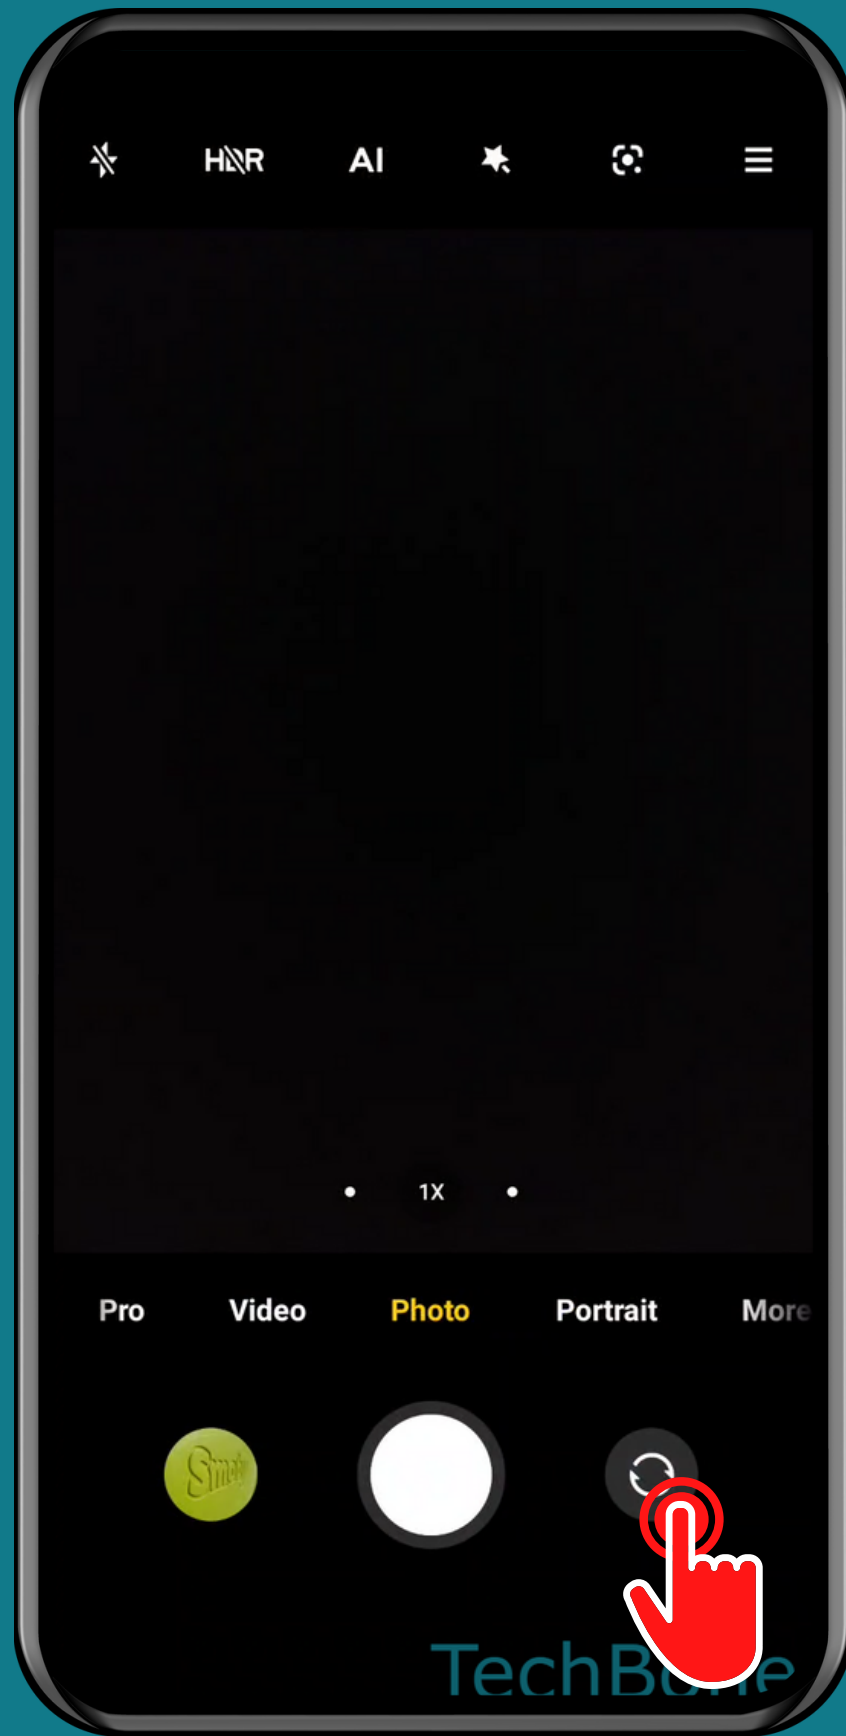

XIAOMI

Camera - Android 11 - MIUI 12

HOW TO TURN ON/OFF FRONT CAMERA MIRRORING

Tap on Camera

Switch to Front camera

Open the Menu

Tap on
Settings

TechBone

Turn On/Off Mirror front camera

Done!