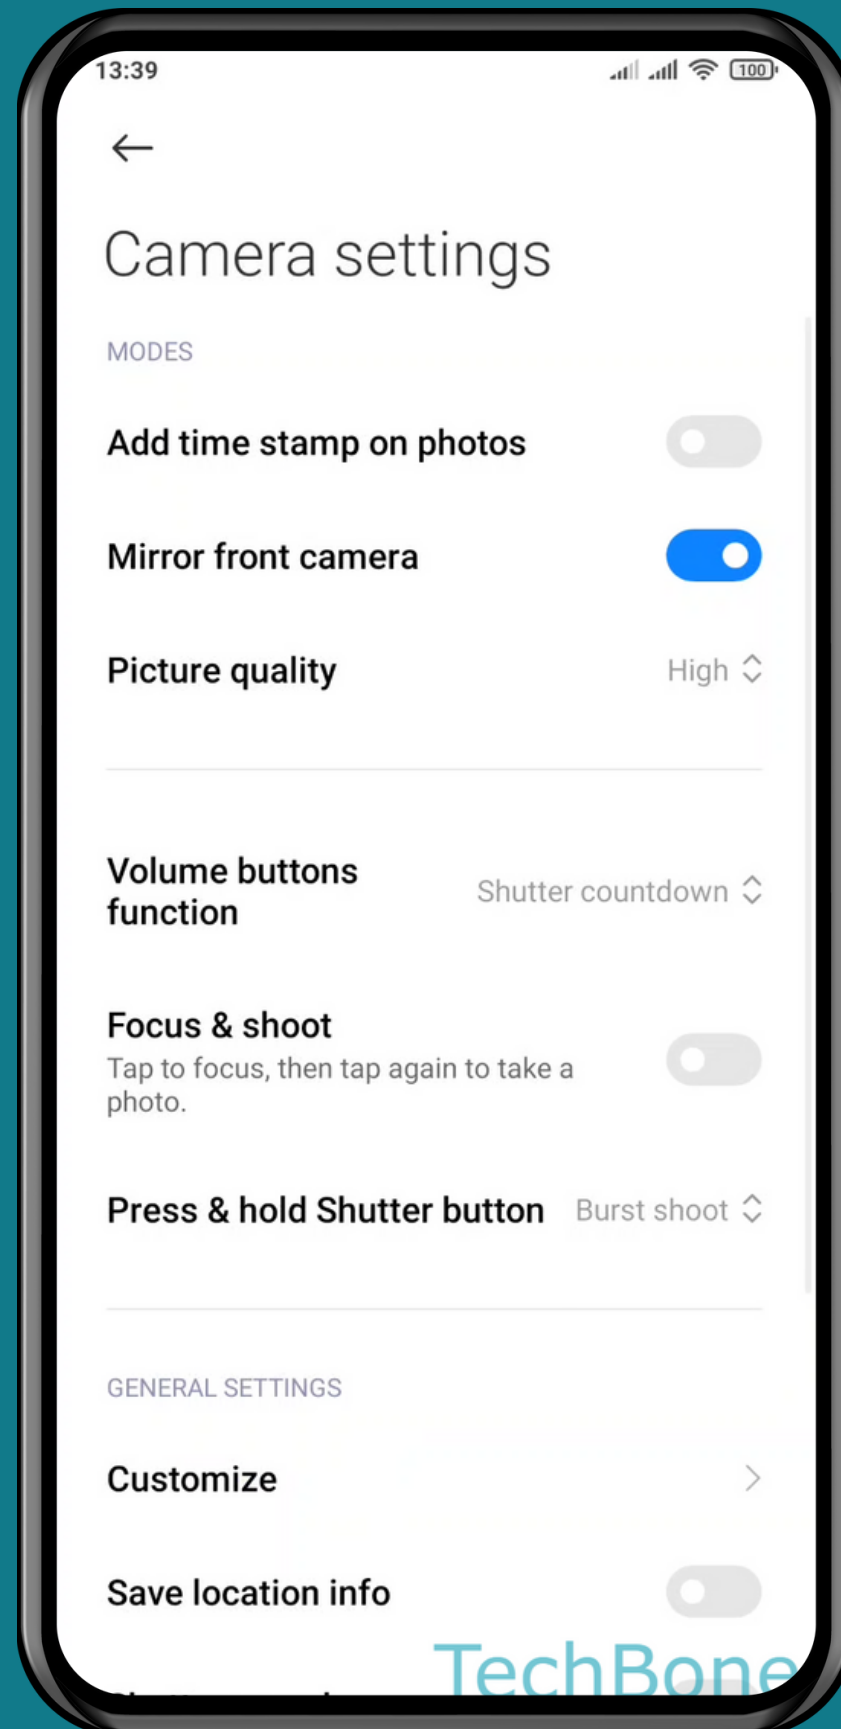

XIAOMI

Camera - Android 11 - MIUI 12

HOW TO TURN ON/OFF FRONT CAMERA MIRRORING

Tap on Camera

Switch to Front camera

Open the Menu

Tap on
Settings

TechBone

Turn On/Off Mirror front camera

Done!