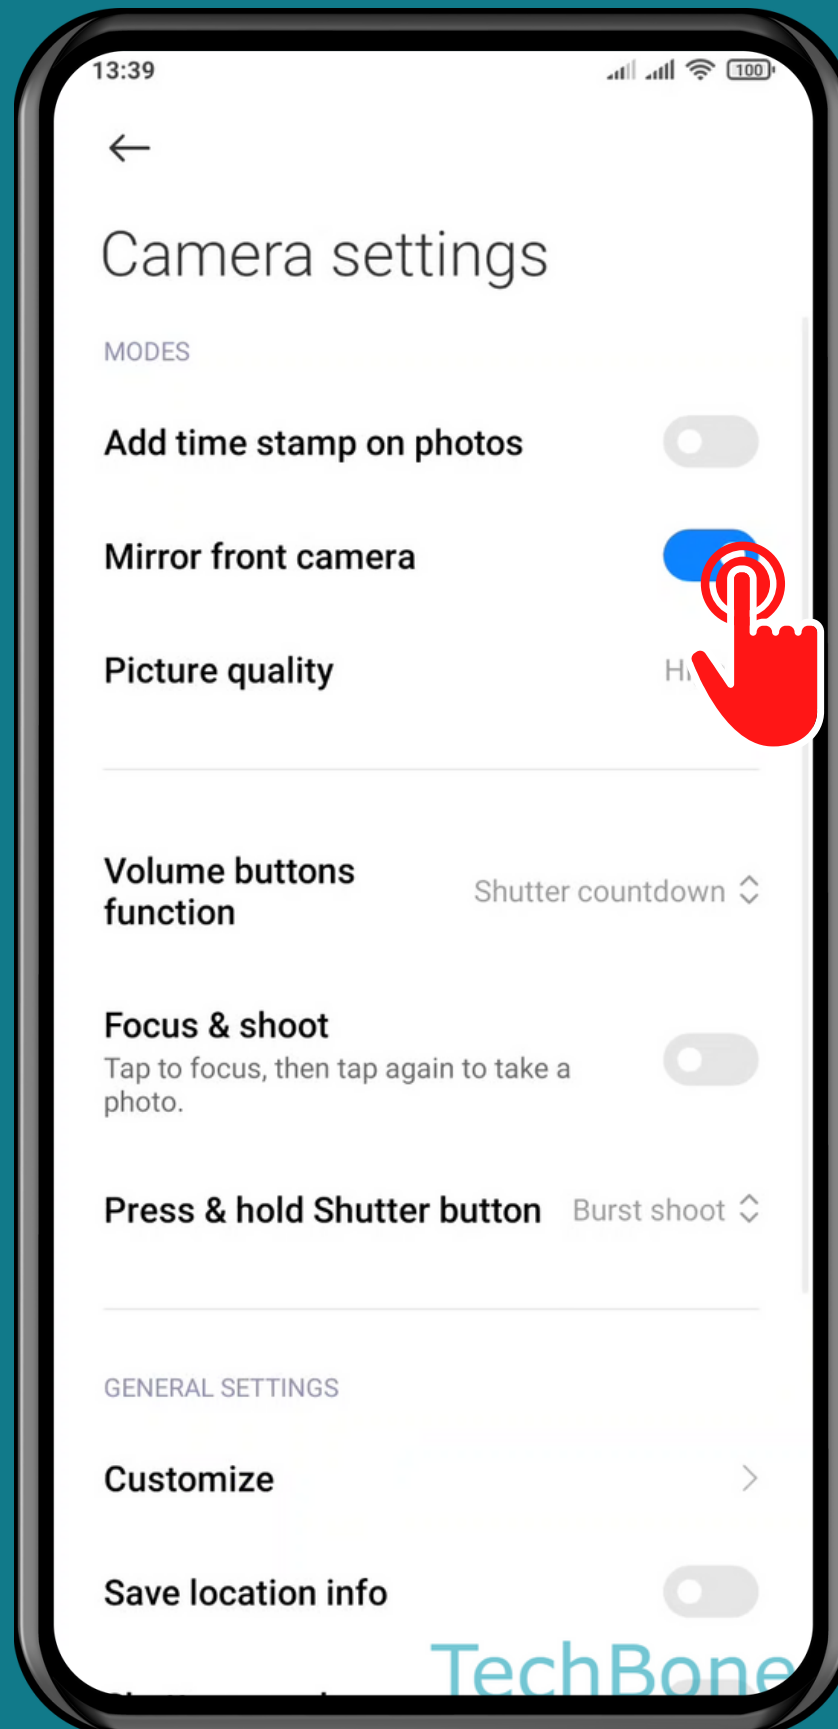

XIAOMI

Camera - Android 11 - MIUI 12

HOW TO TURN ON/OFF FRONT CAMERA MIRRORING

Tap on Camera

Switch to Front camera

Open the Menu

Tap on
Settings

TechBone

Turn On/Off Mirror front camera

Done!