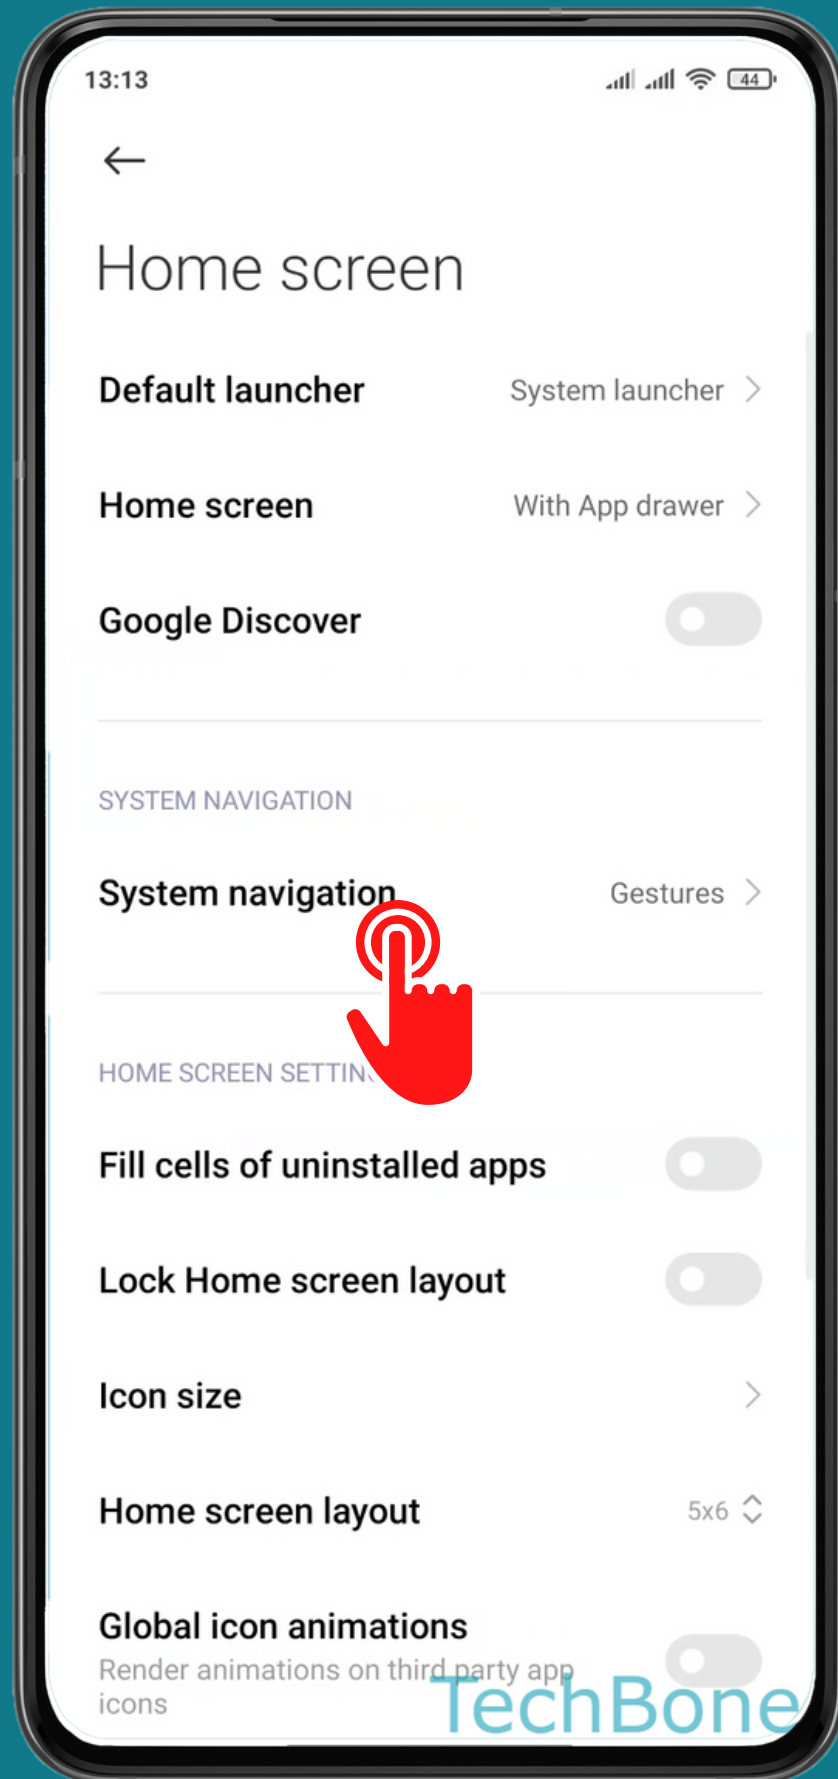

XIAOMI

Android 11 - MIUI 12

# HOW TO TURN ON/OFF GESTURE CONFIRMATION

Tap on **Settings**

Tap on  
Home screen

# Tap on System navigation

# Turn On/Off Gesture confirmation

Done!