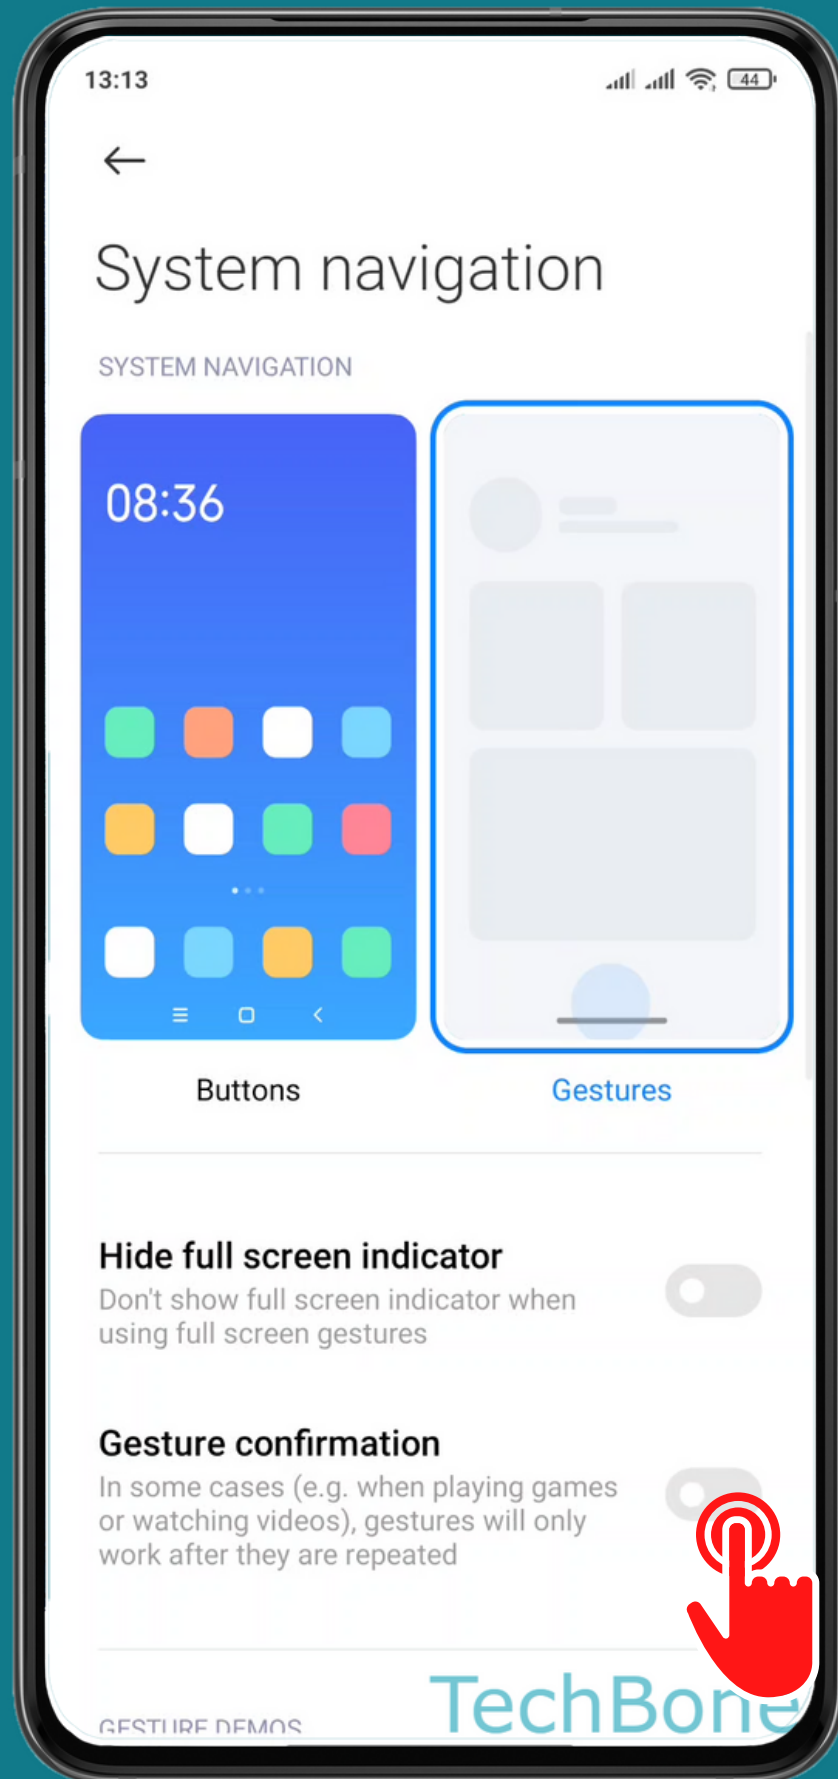

# HOW TO TURN ON/OFF GESTURE CONFIRMATION

Tap on **Settings**

Tap on  
Home screen

# Tap on System navigation