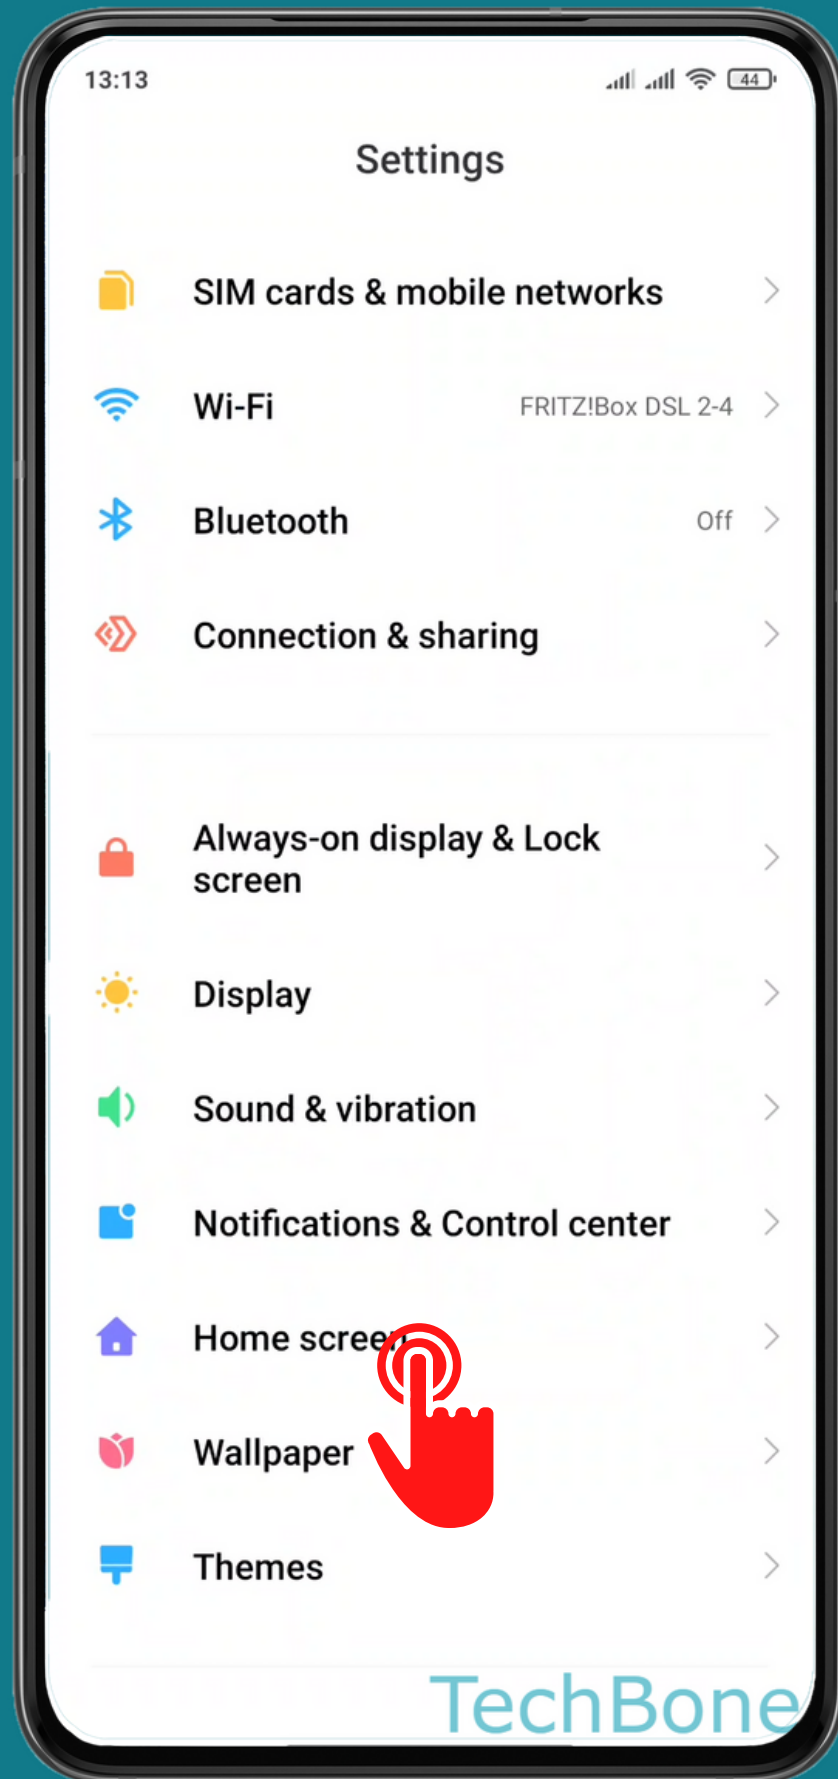

# HOW TO TURN ON/OFF GESTURE CONFIRMATION

Tap on **Settings**

Tap on  
Home screen

# Tap on System navigation