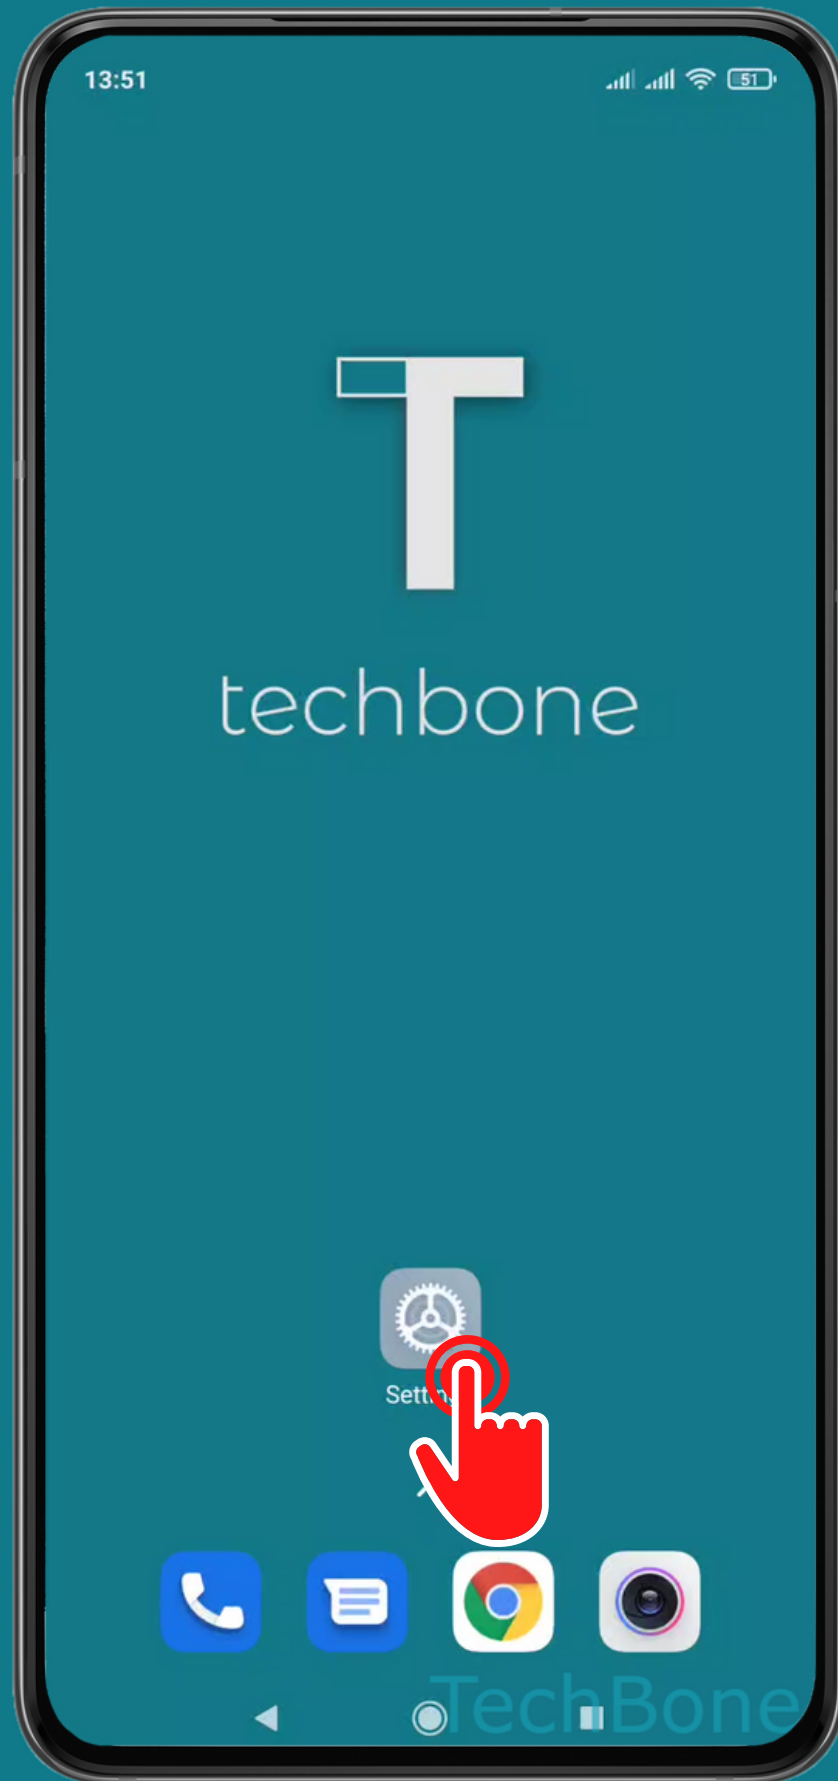

XIAOMI

Android 11 - MIUI 12

# HOW TO TURN ON/OFF GLOBAL ICON ANIMATIONS

Tap on **Settings**

Tap on  
Home screen