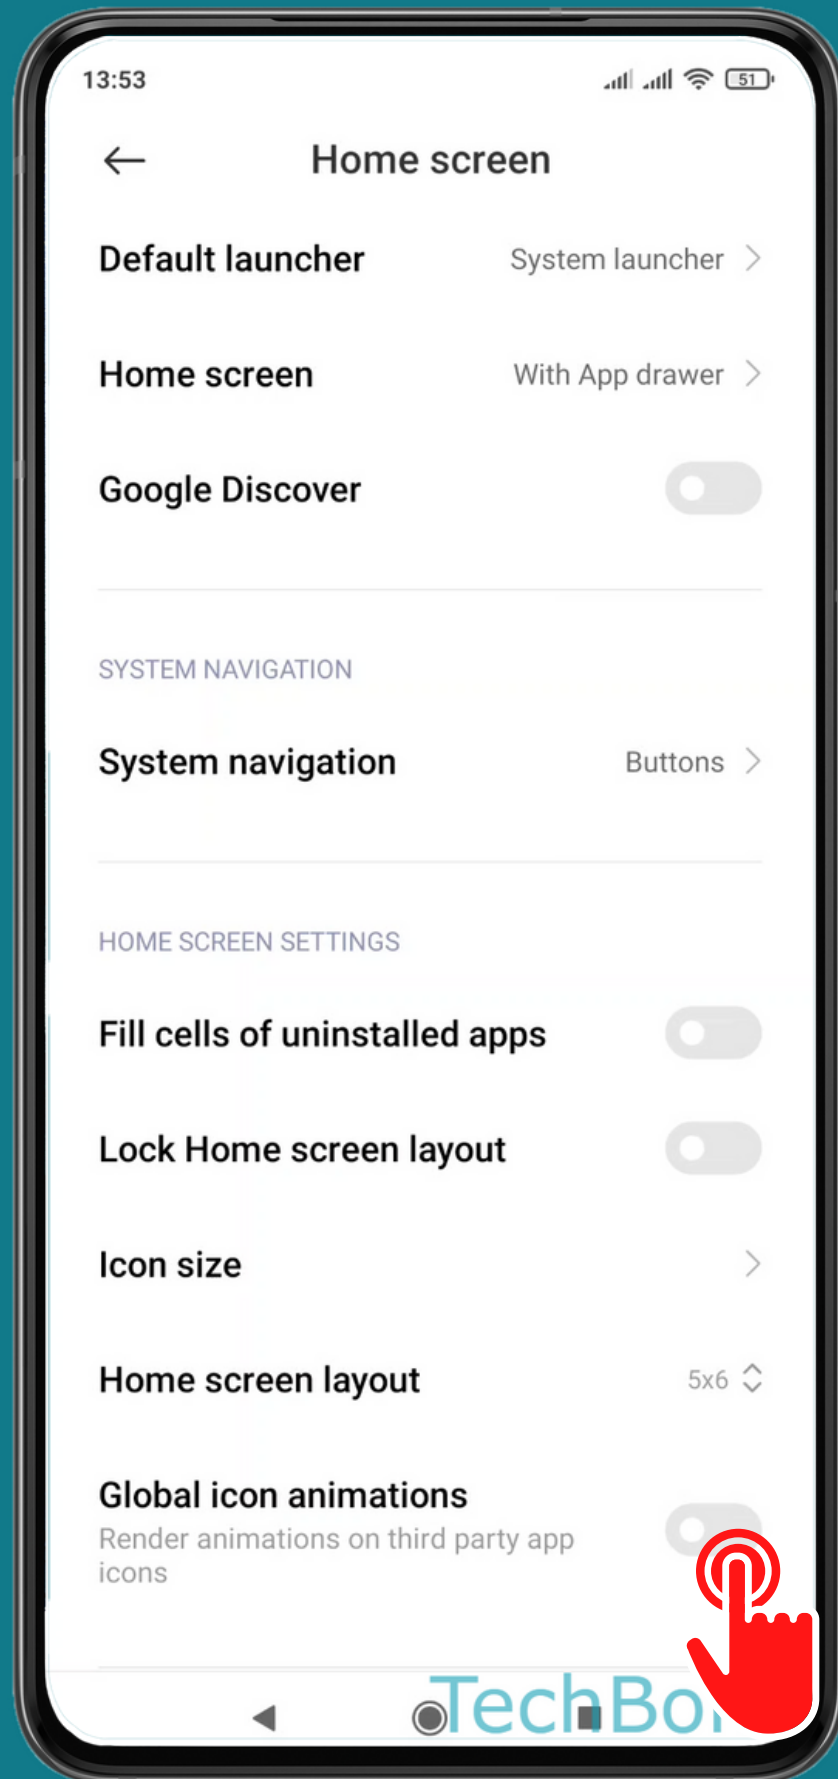

XIAOMI

Android 11 - MIUI 12

# HOW TO TURN ON/OFF GLOBAL ICON ANIMATIONS

Tap on **Settings**

Tap on  
Home screen

# Turn on/off Global icon animations

Done!