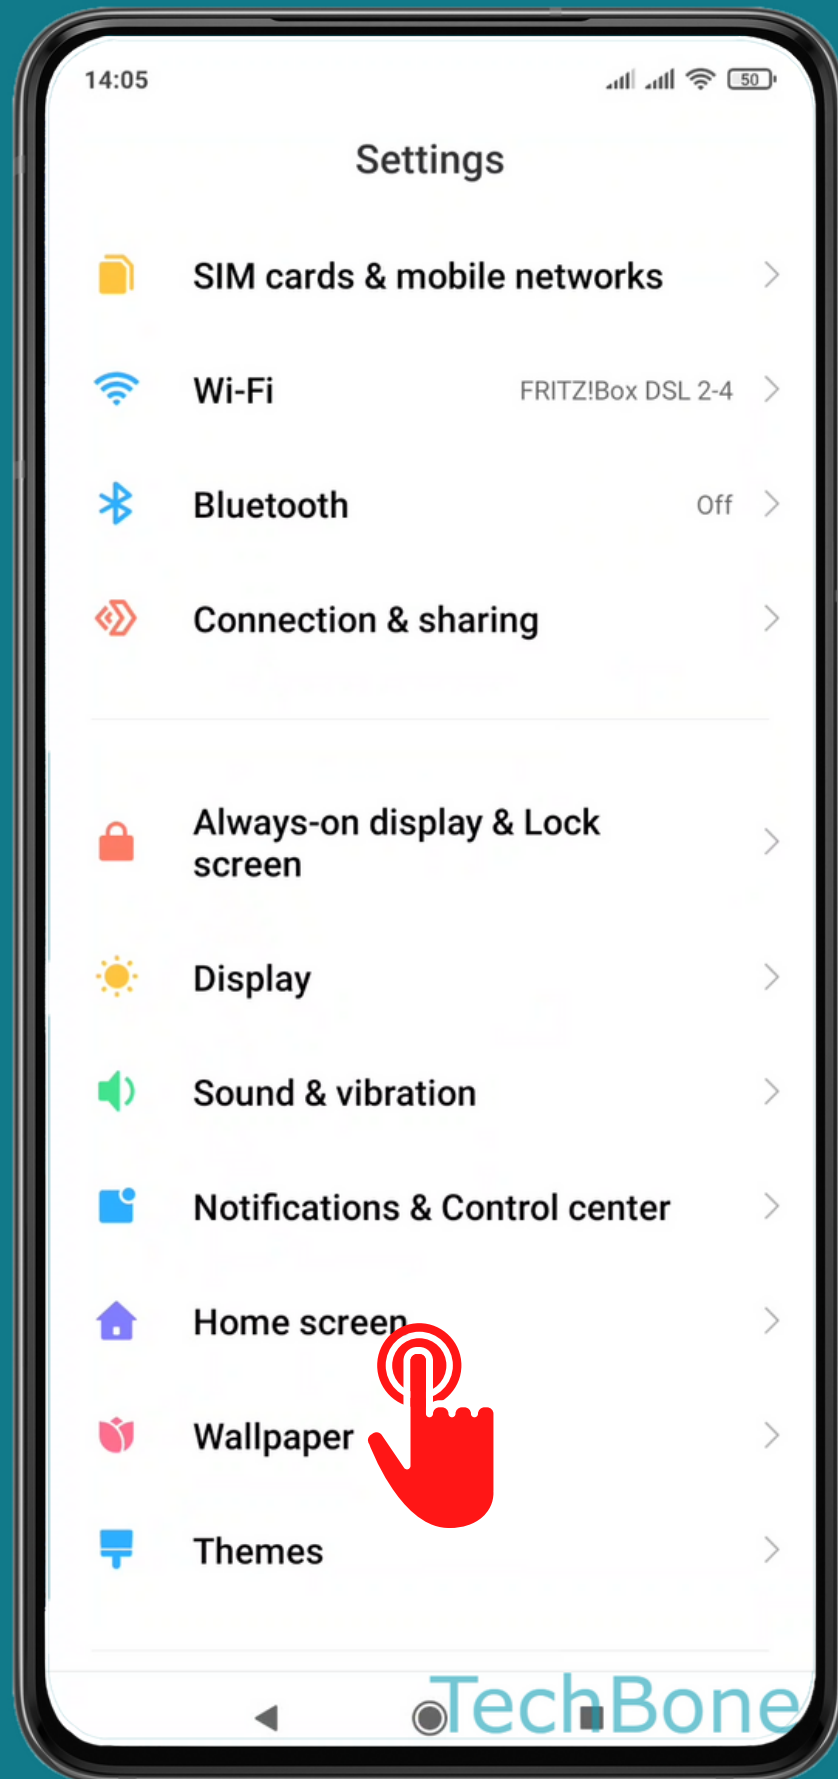

# HOW TO TURN ON/OFF GLOBAL ICON ANIMATIONS

Tap on **Settings**

Tap on  
Home screen

# Turn on/off Global icon animations

Done!