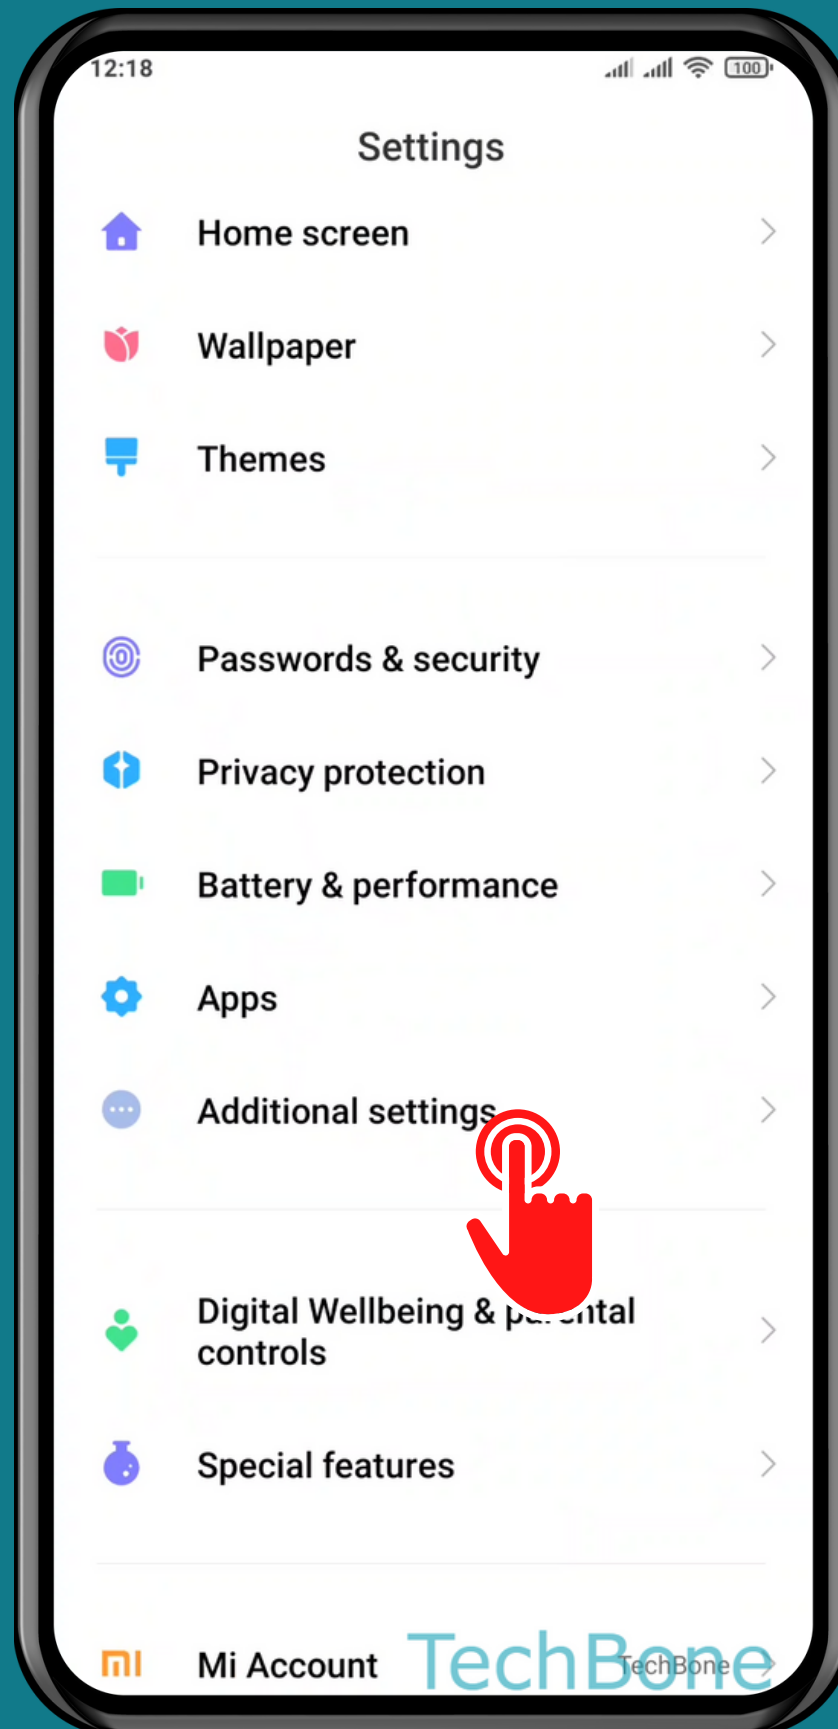

# HOW TO TURN ON/OFF GOOGLE ASSISTANT FROM POWER BUTTON

Tap on **Settings**

# Tap on Additional settings