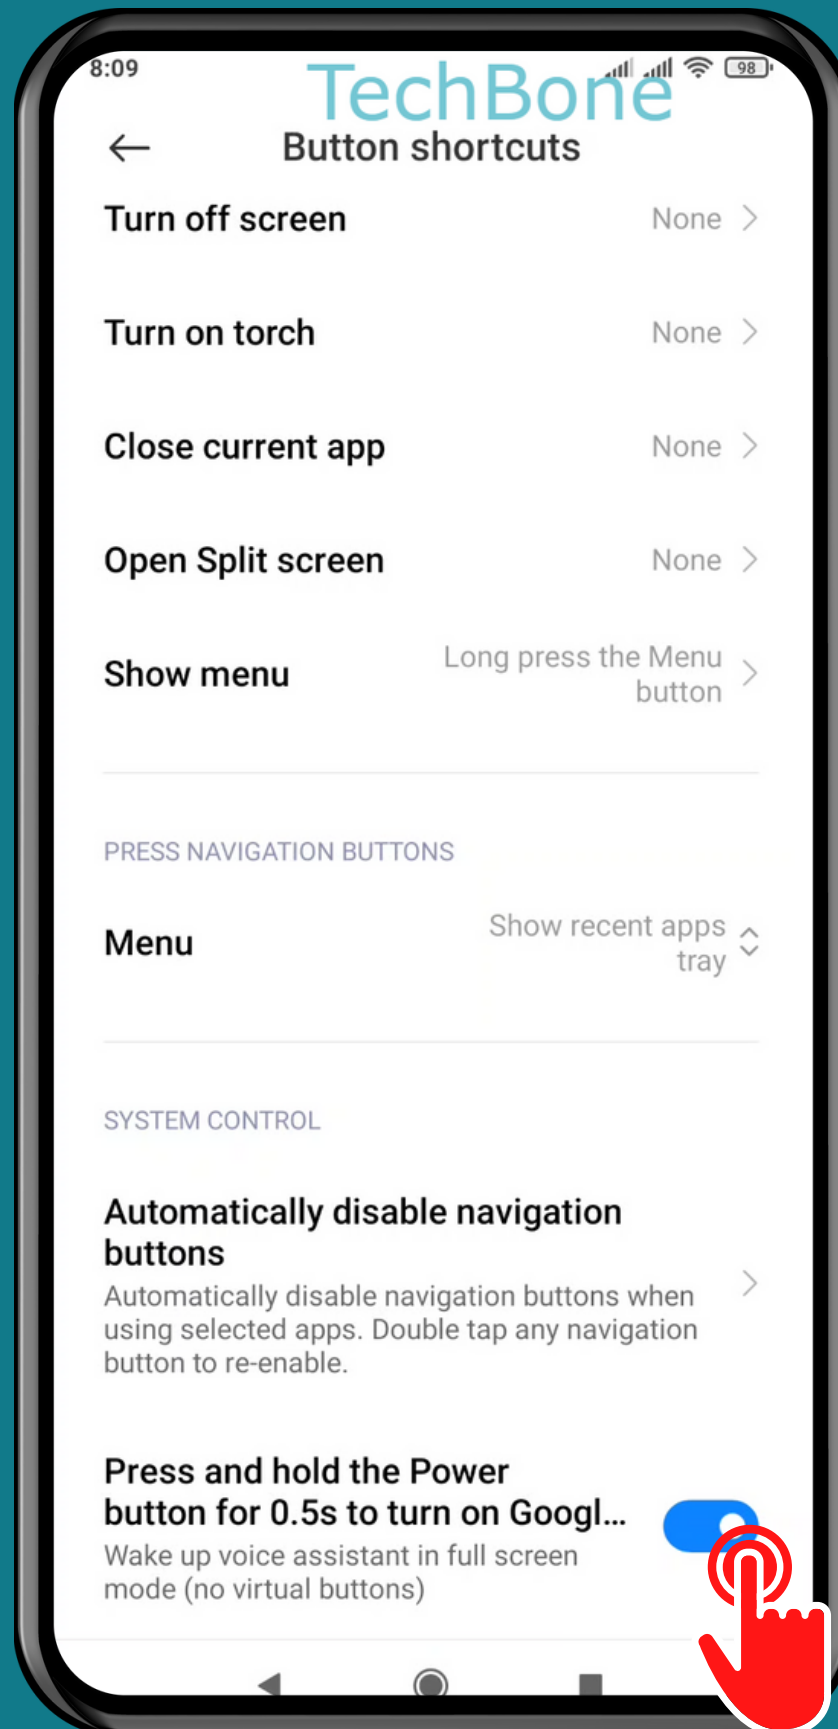

Turn On/Off **Press and hold the Power button for 0.5s to turn on Googl...**