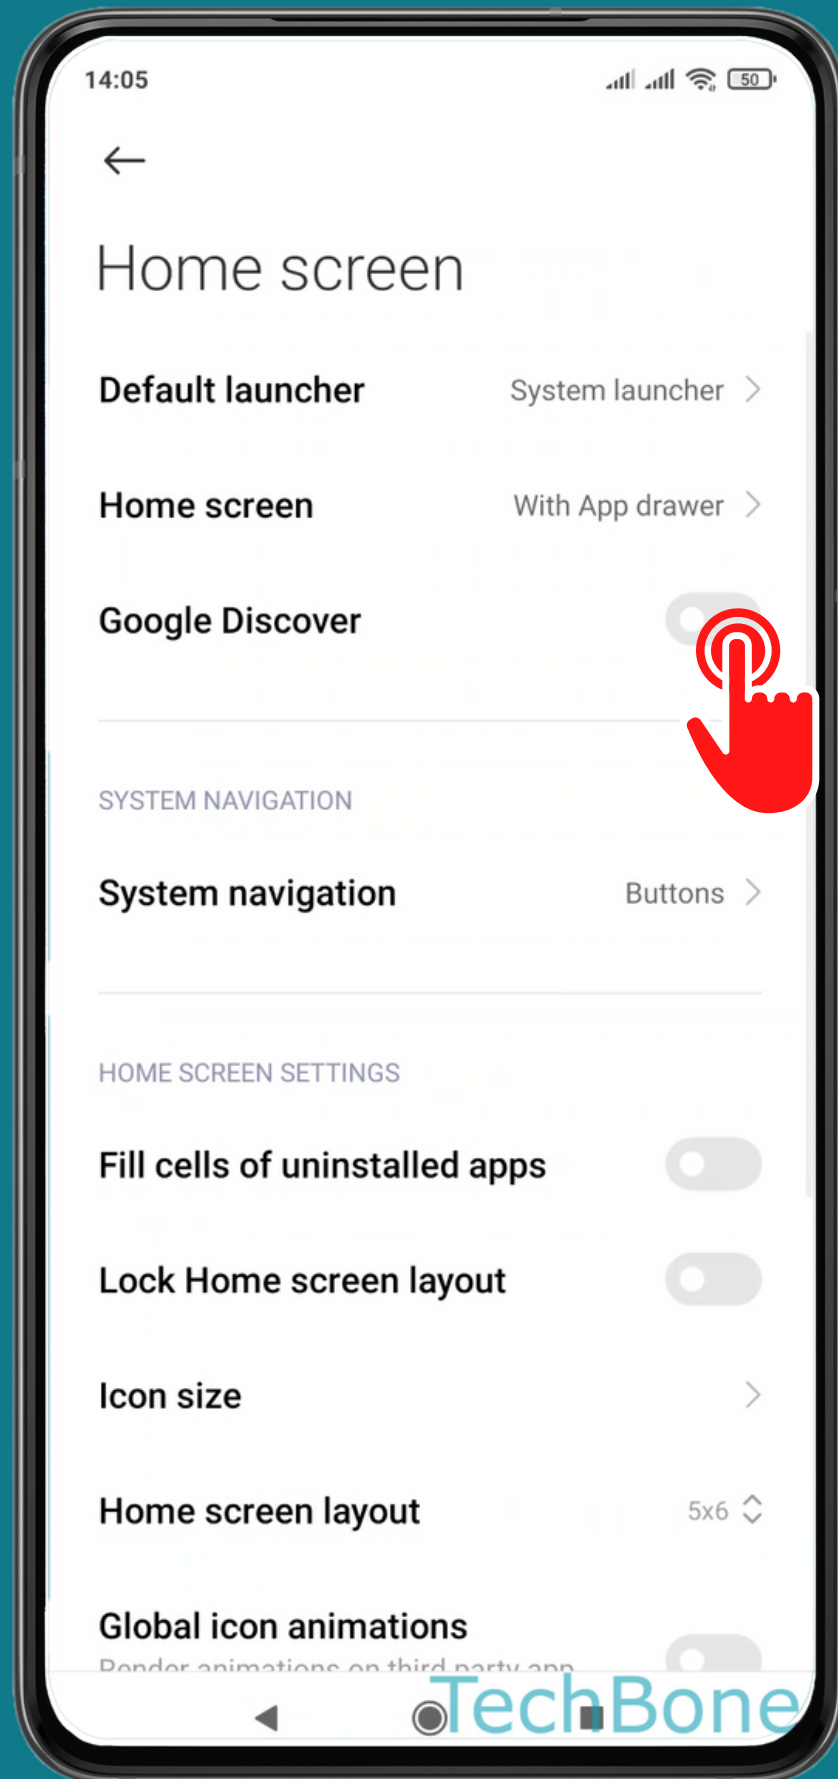

XIAOMI

Android 11 - MIUI 12

HOW TO ENABLE/DISABLE GOOGLE DISCOVER

Tap on **Settings**

Tap on
Home screen

Enable or disable Google Discover

Done!