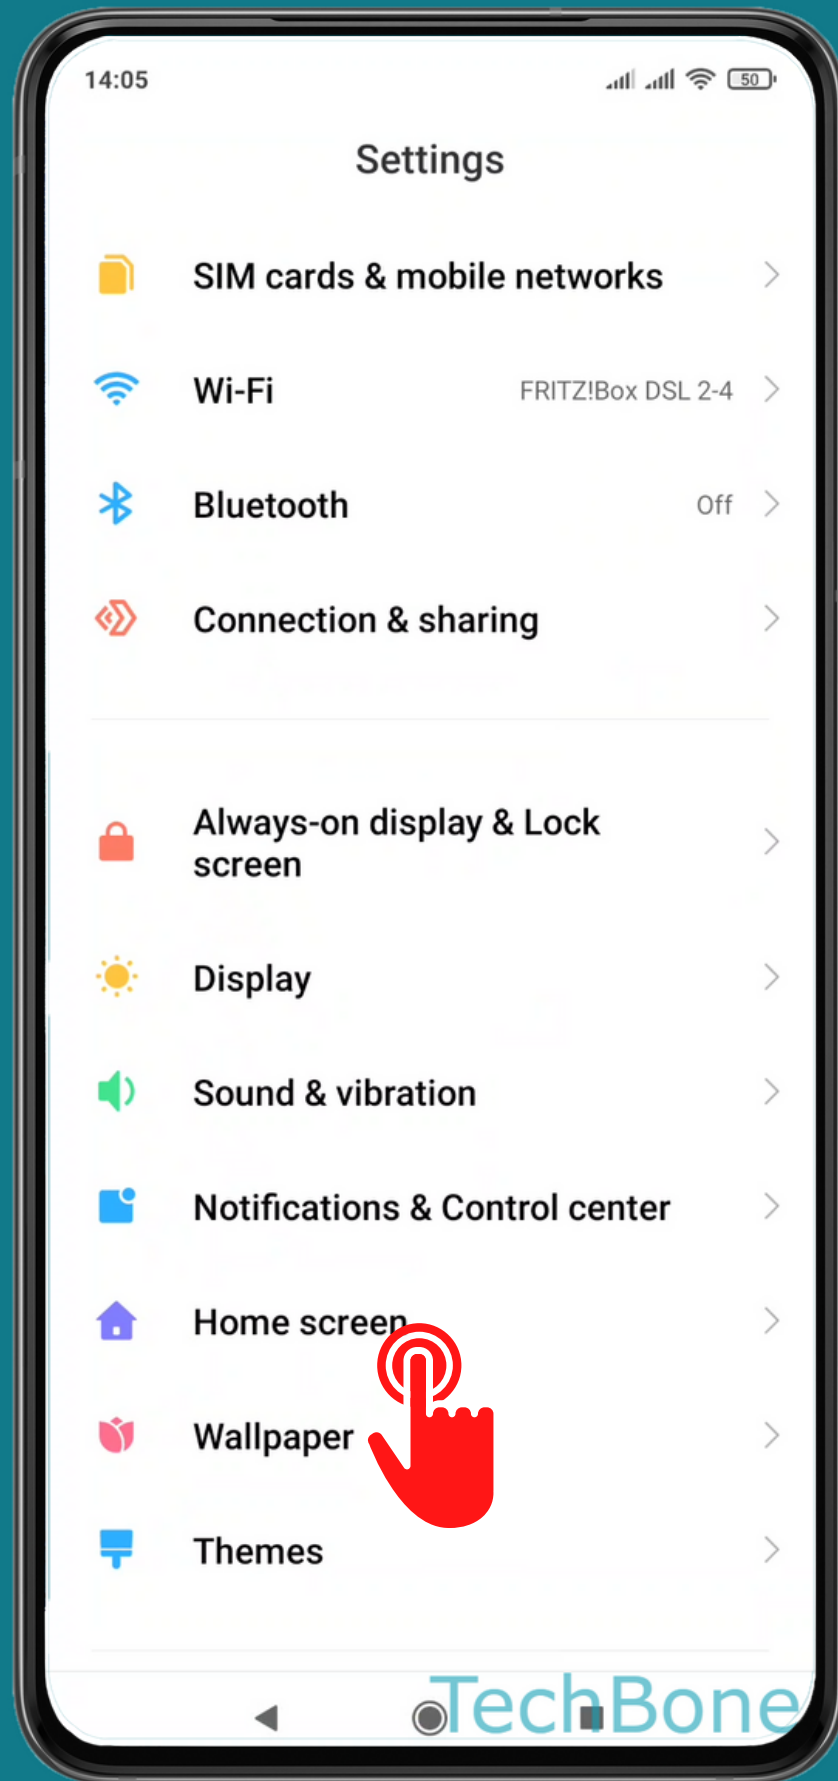

XIAOMI

Android 11 - MIUI 12

HOW TO ENABLE/DISABLE GOOGLE DISCOVER

Tap on **Settings**

Tap on
Home screen

Enable or disable Google Discover

Done!