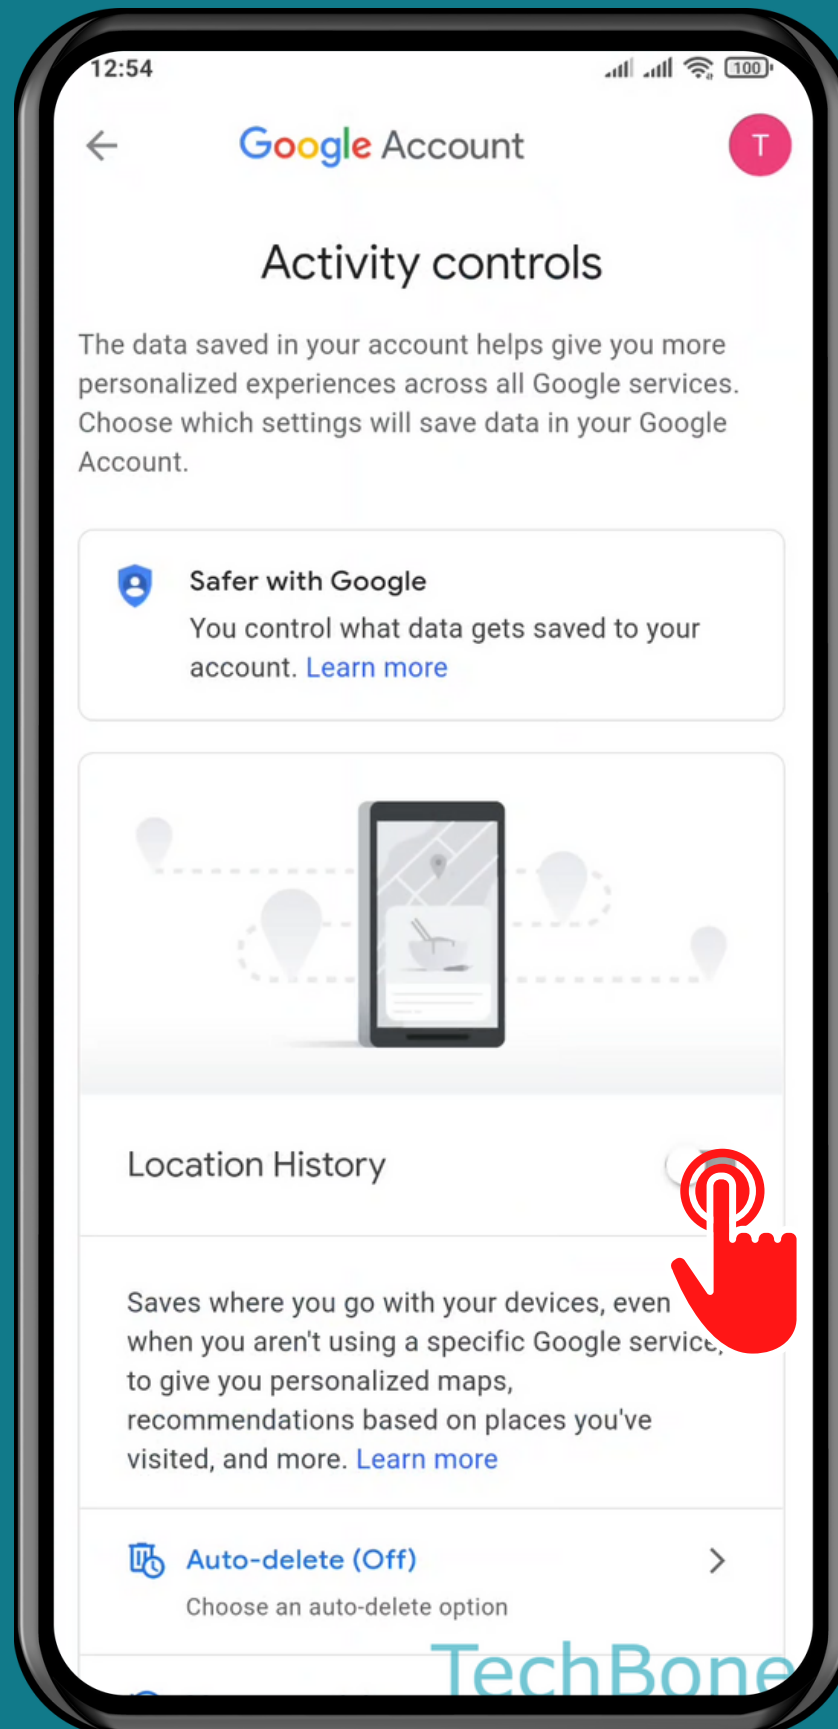

# HOW TO TURN ON/OFF GOOGLE LOCATION HISTORY

Tap on **Settings**

# Tap on Location

# Tap on Google Location History