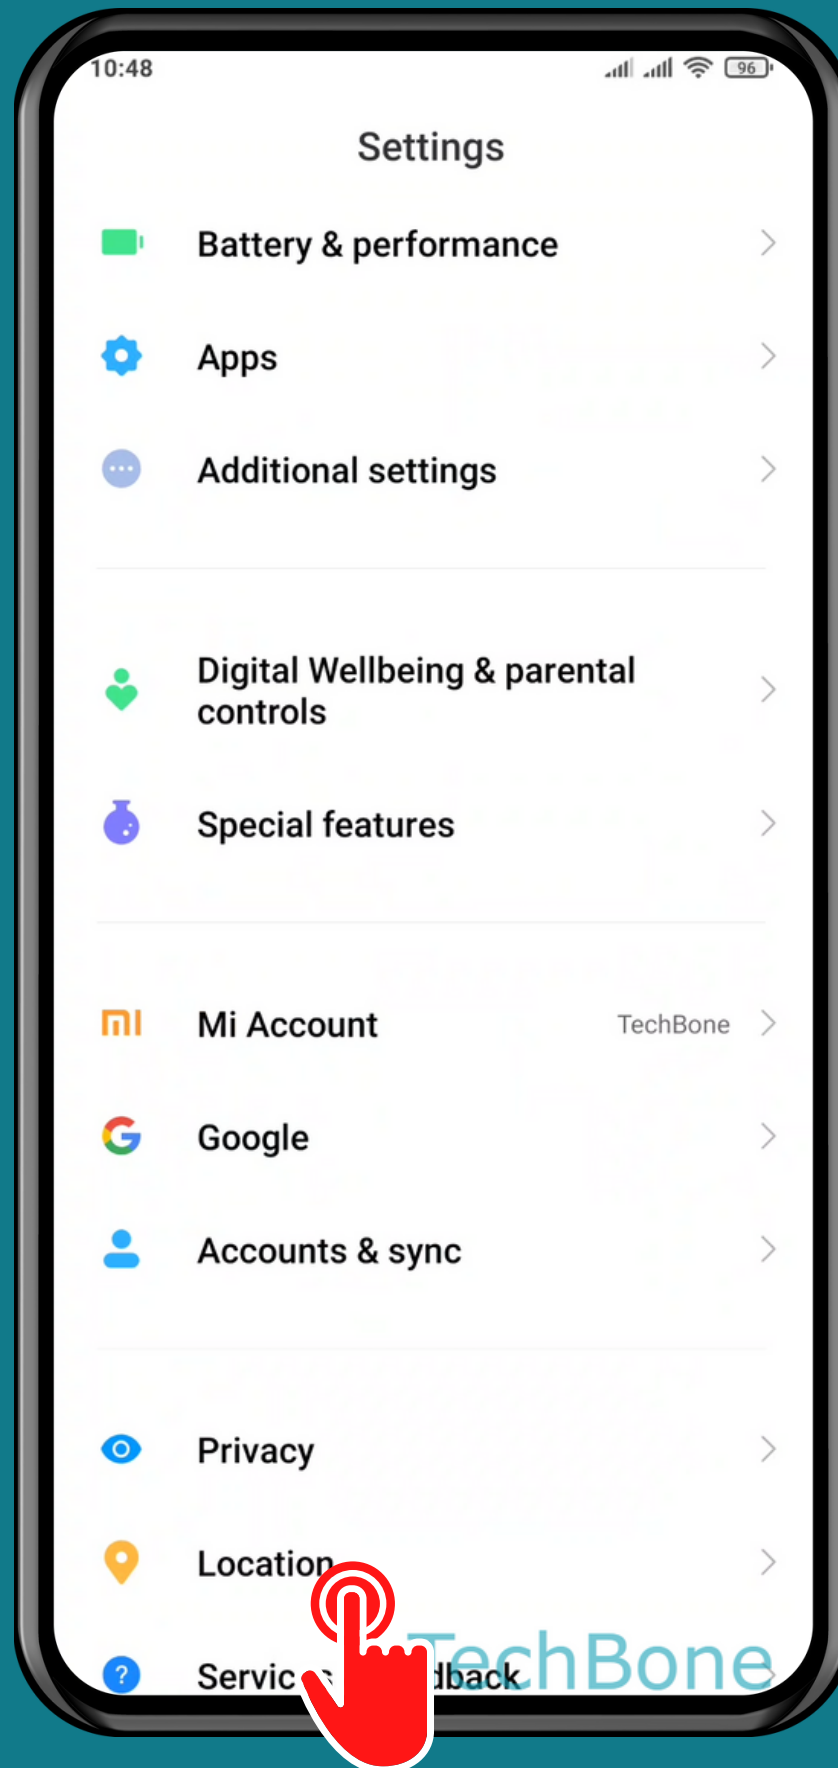

# HOW TO TURN ON/OFF GOOGLE LOCATION HISTORY

Tap on **Settings**

# Tap on Location

# Tap on Google Location History