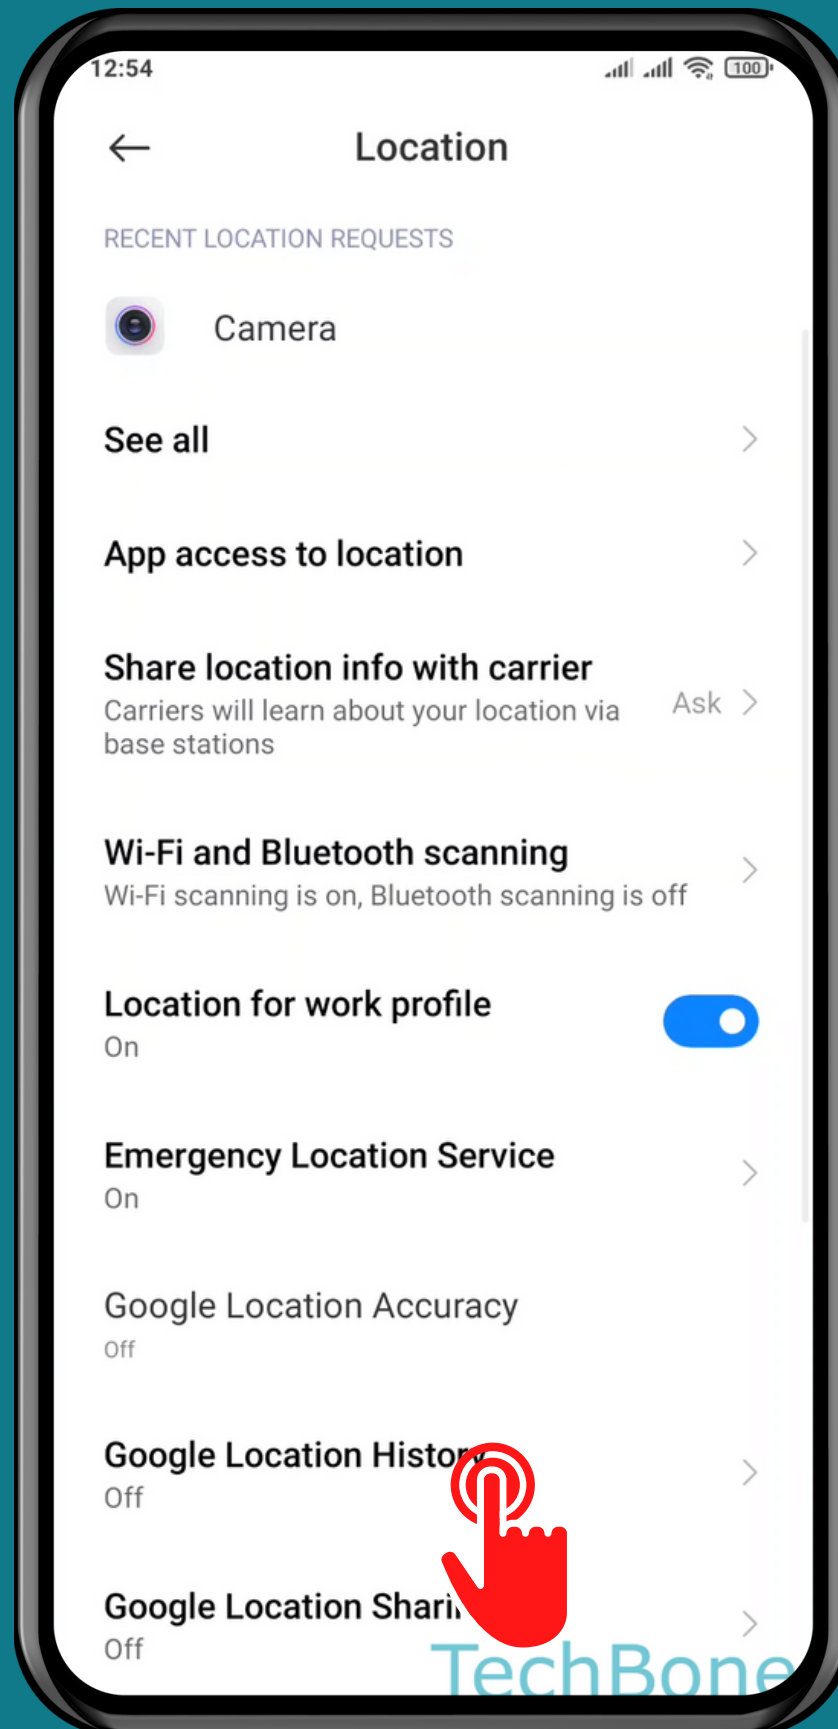

# HOW TO TURN ON/OFF GOOGLE LOCATION HISTORY

Tap on **Settings**

# Tap on Location

# Tap on Google Location History

# Turn On/Off Location History

Done!