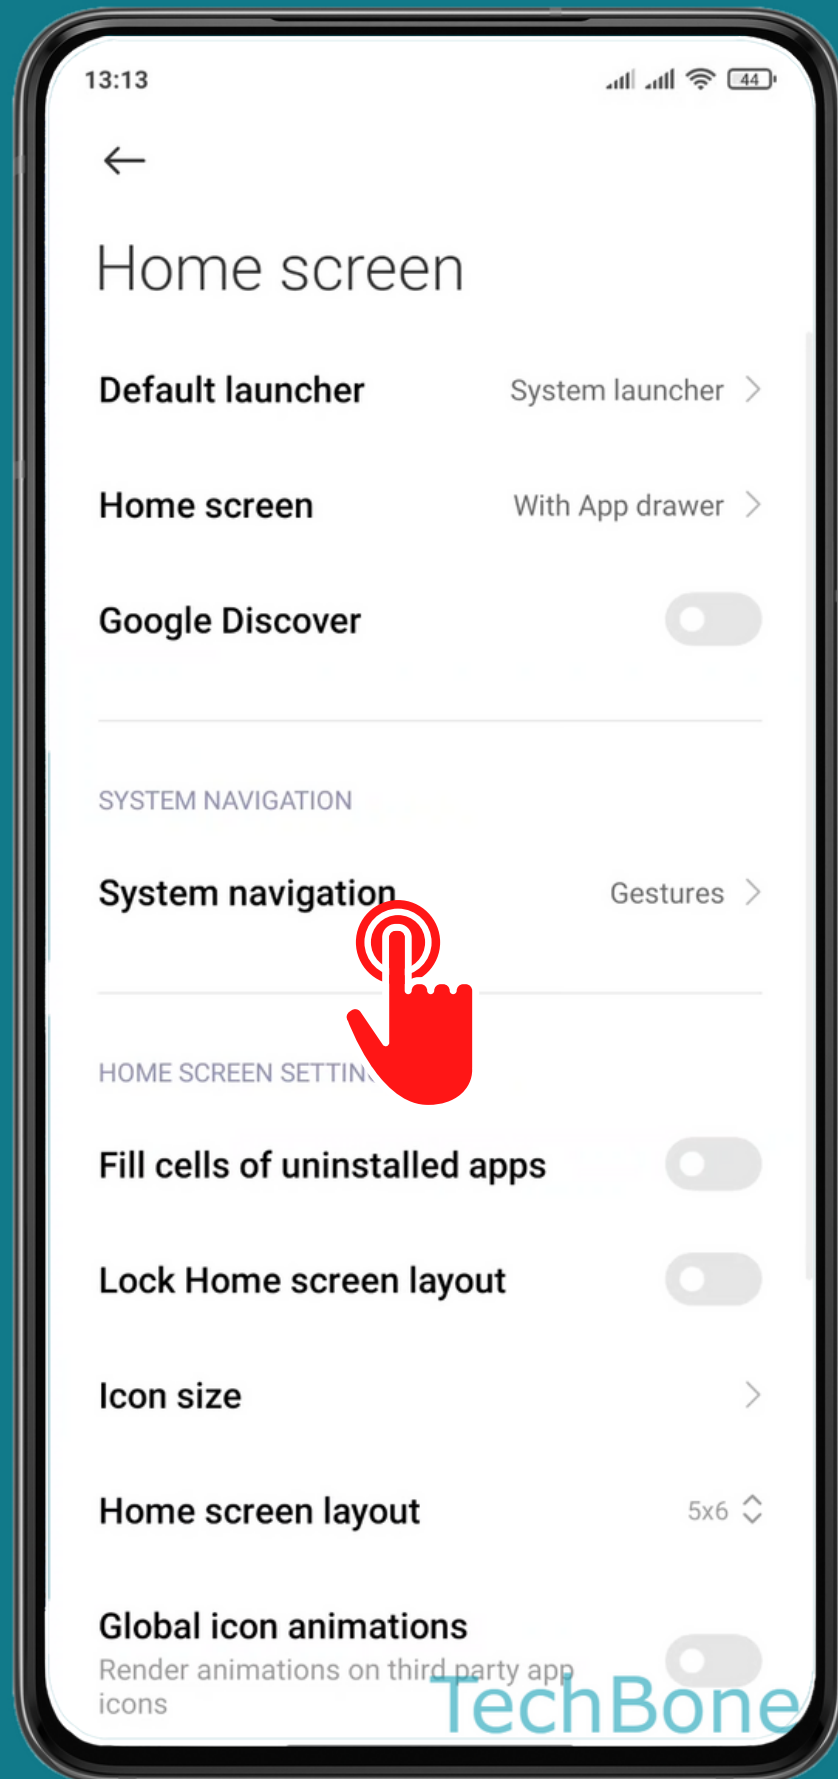

XIAOMI

Android 11 - MIUI 12

# HOW TO HIDE FULL SCREEN INDICATOR

Tap on **Settings**

Tap on  
Home screen

# Tap on System navigation