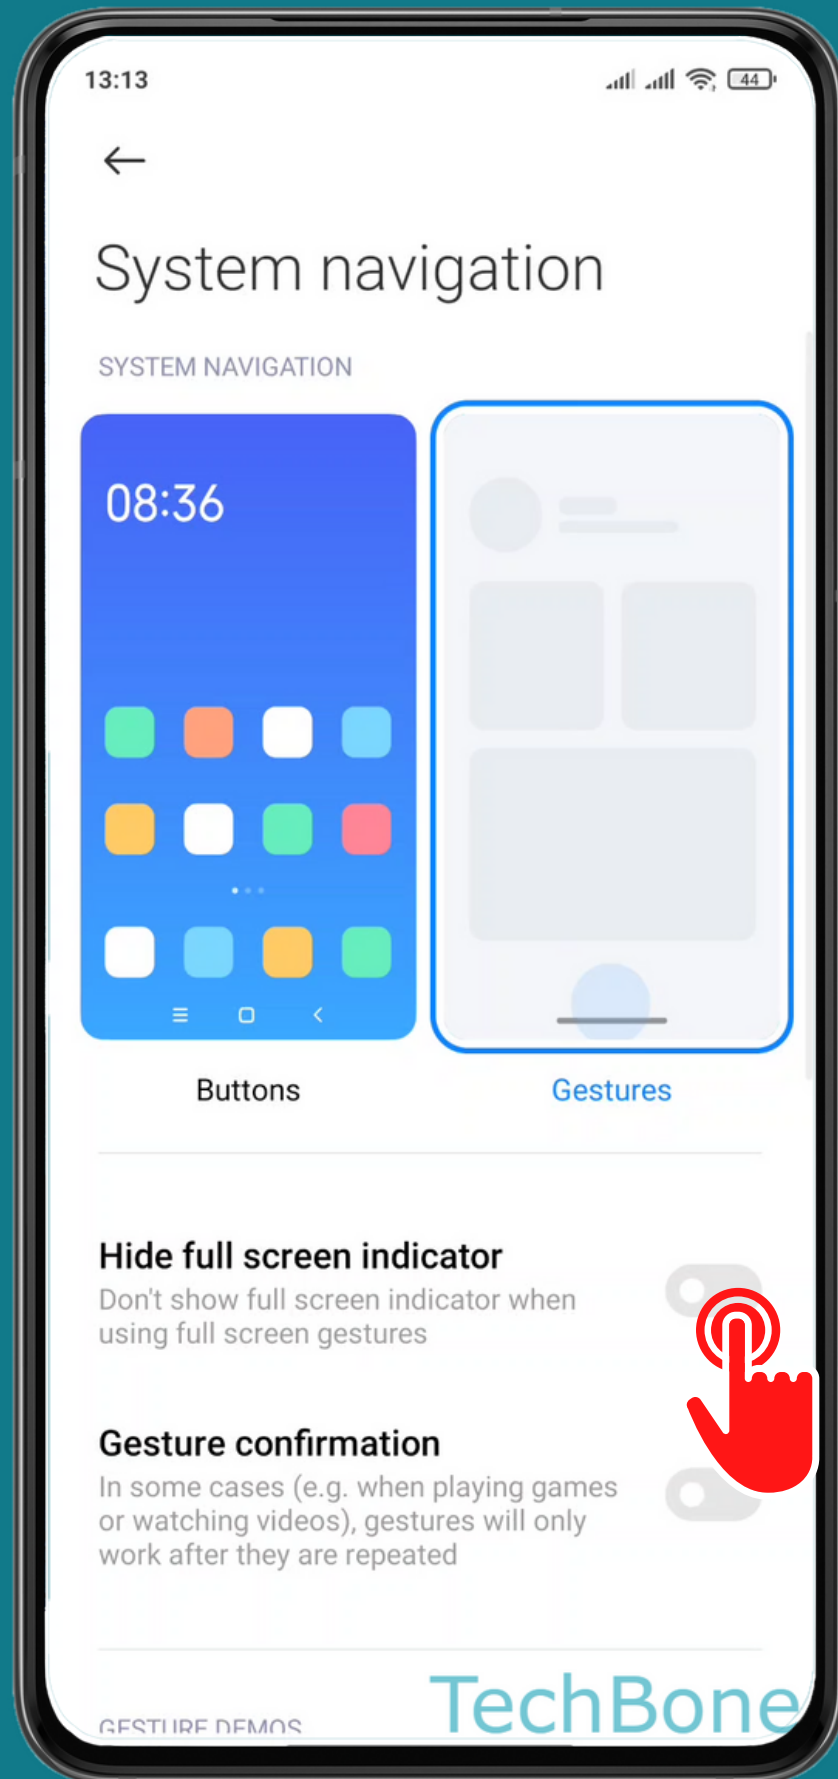

# HOW TO HIDE FULL SCREEN INDICATOR

Tap on **Settings**

Tap on  
Home screen

# Tap on System navigation

# Turn On/Off Hide full screen indicator

Done!