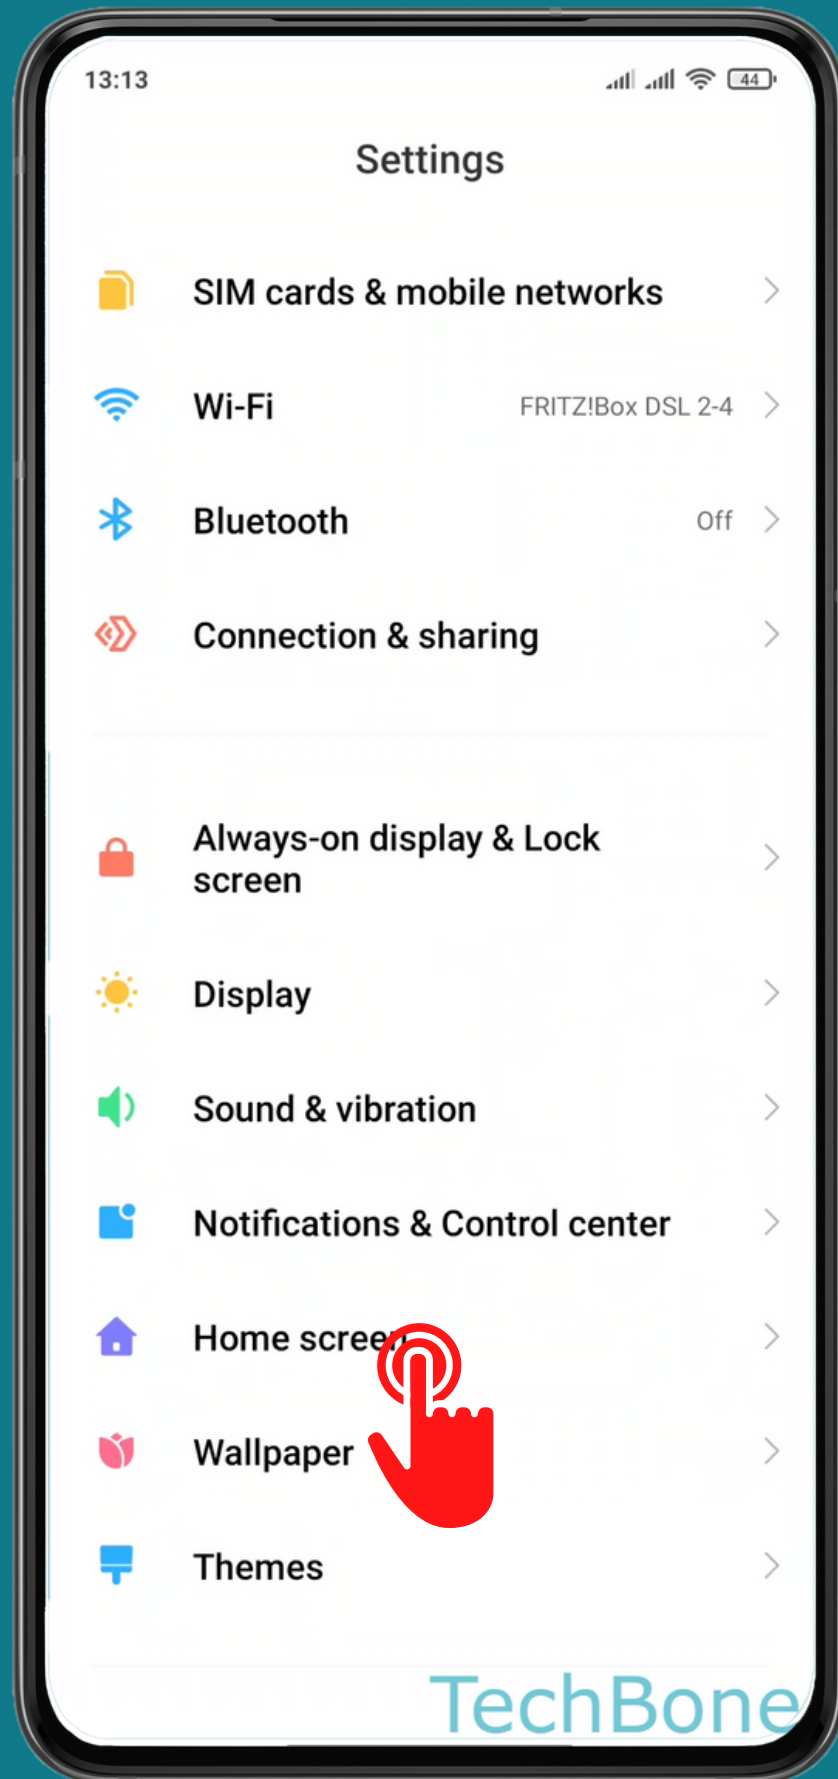

# HOW TO HIDE FULL SCREEN INDICATOR

Tap on **Settings**

Tap on  
Home screen

# Tap on System navigation