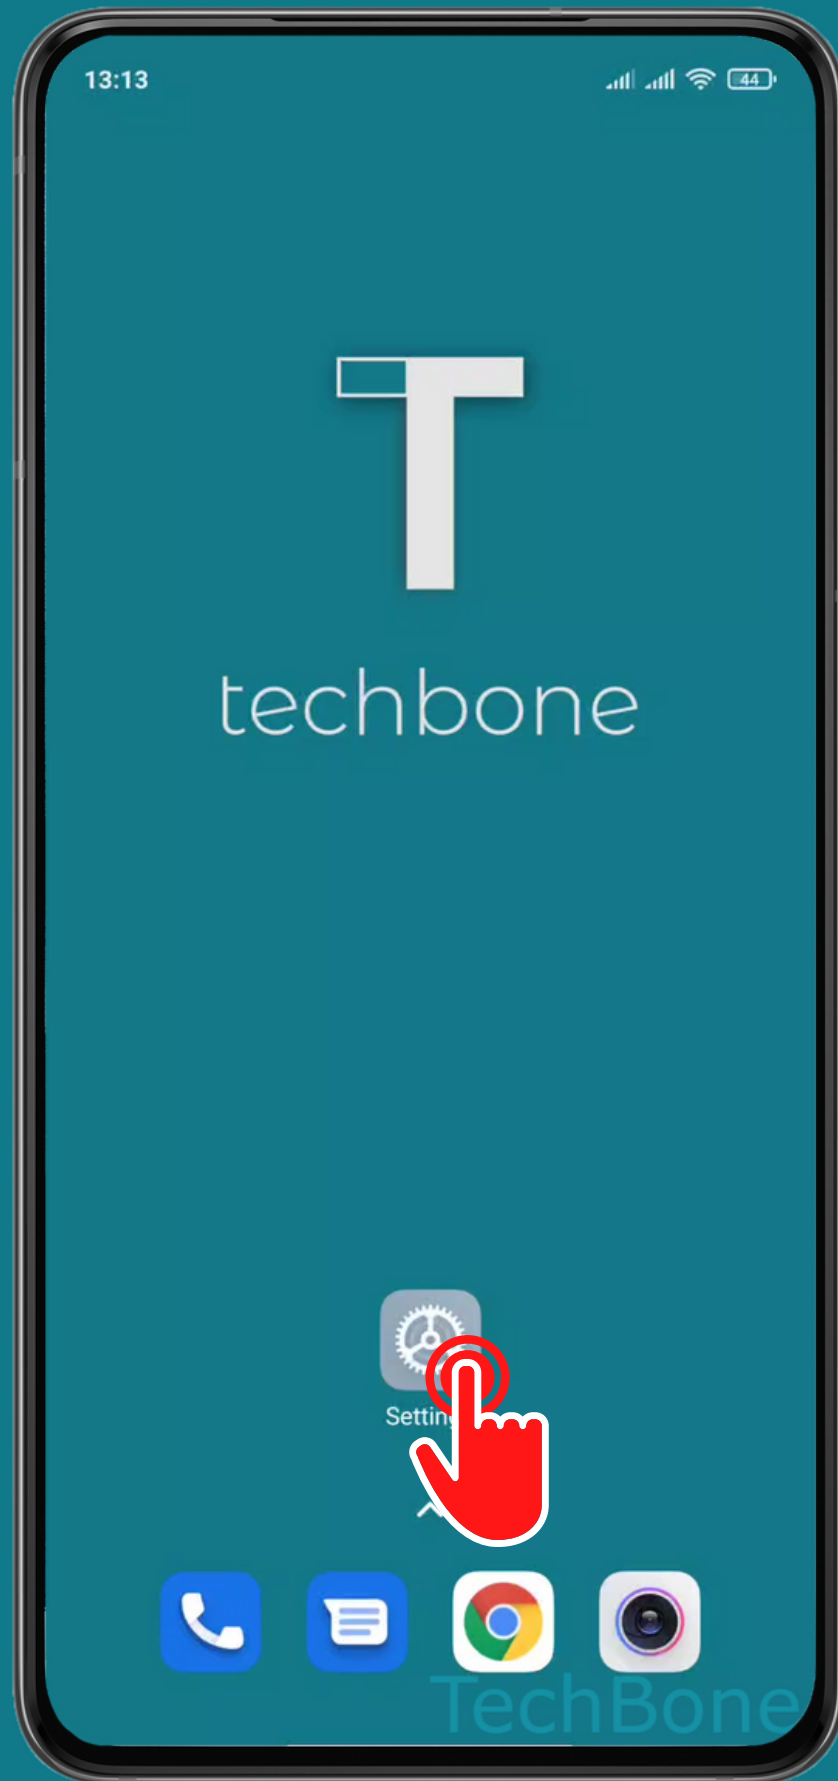

XIAOMI

Android 11 - MIUI 12

# HOW TO HIDE FULL SCREEN INDICATOR

Tap on **Settings**

Tap on  
Home screen

# Tap on System navigation