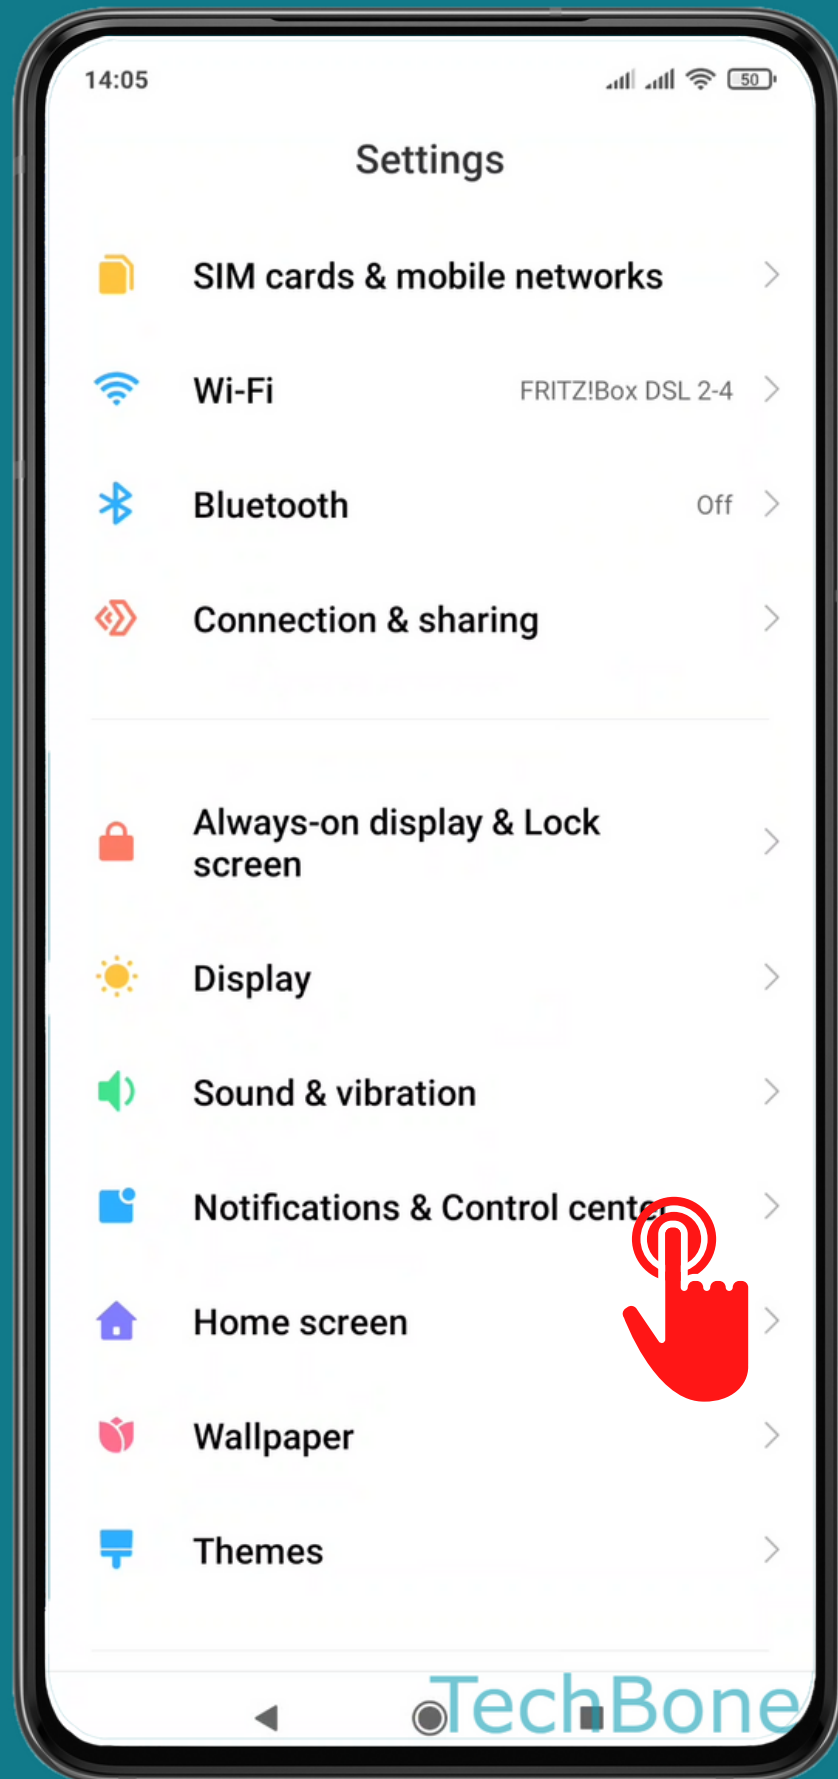

XIAOMI

Android 11 - MIUI 12

HOW TO HIDE/SHOW NOTCH

Tap on **Settings**

Tap on Notifications & Control center

Tap on
Status bar

Tap on **Hide notch**

Choose an **option**