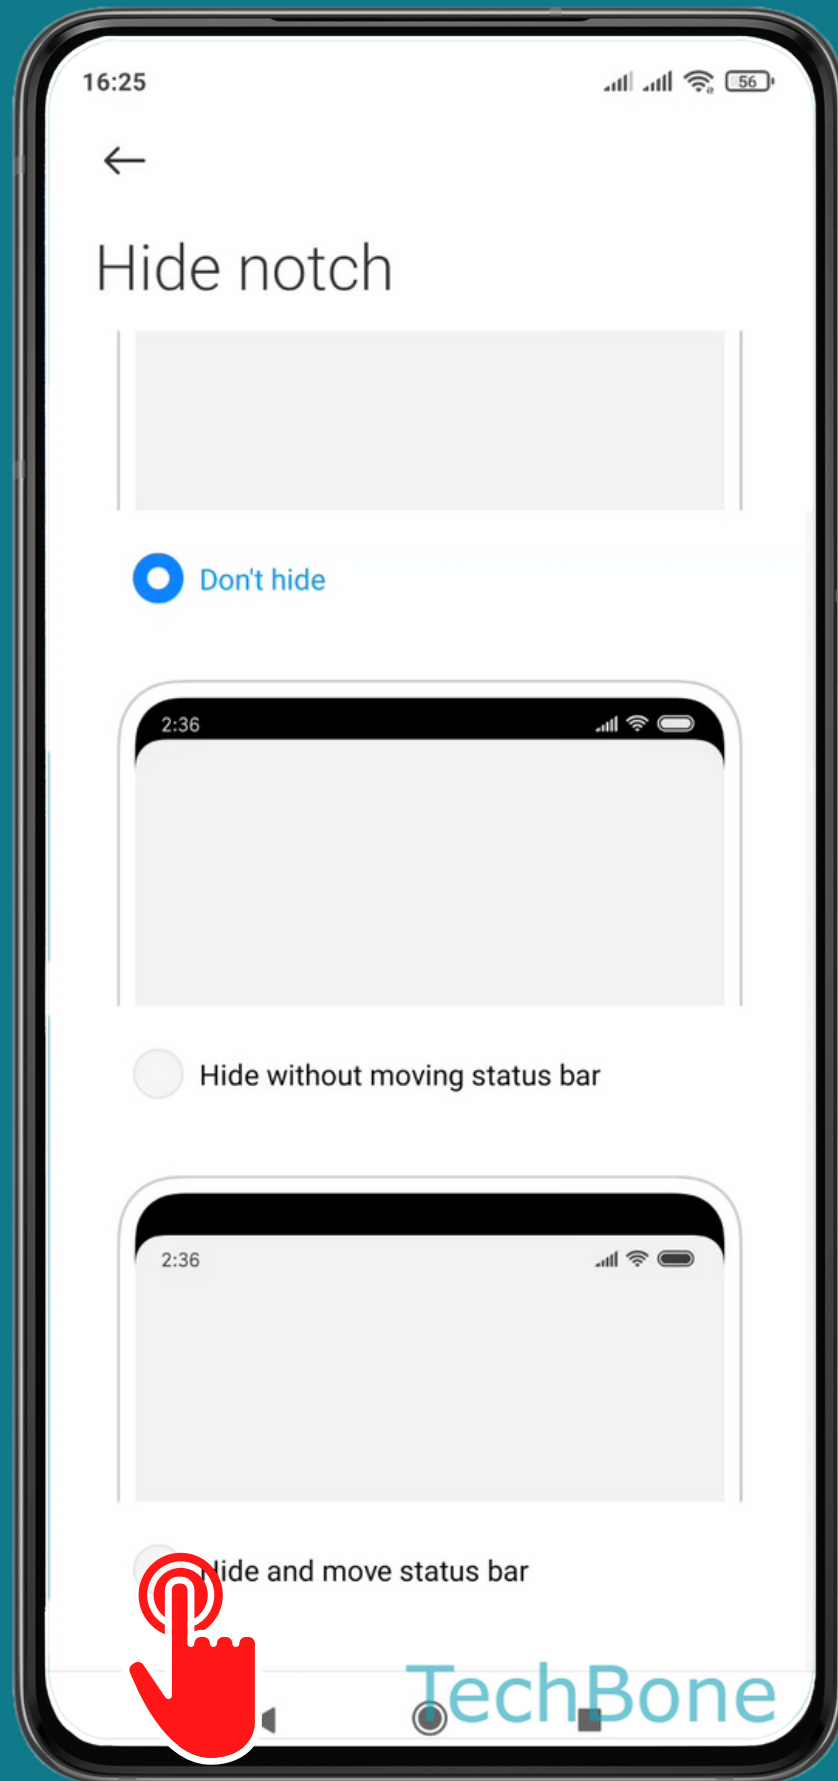

XIAOMI

Android 11 - MIUI 12

HOW TO HIDE/SHOW NOTCH

Tap on **Settings**

Tap on Notifications & Control center

Tap on
Status bar

Tap on **Hide notch**

Choose an **option**