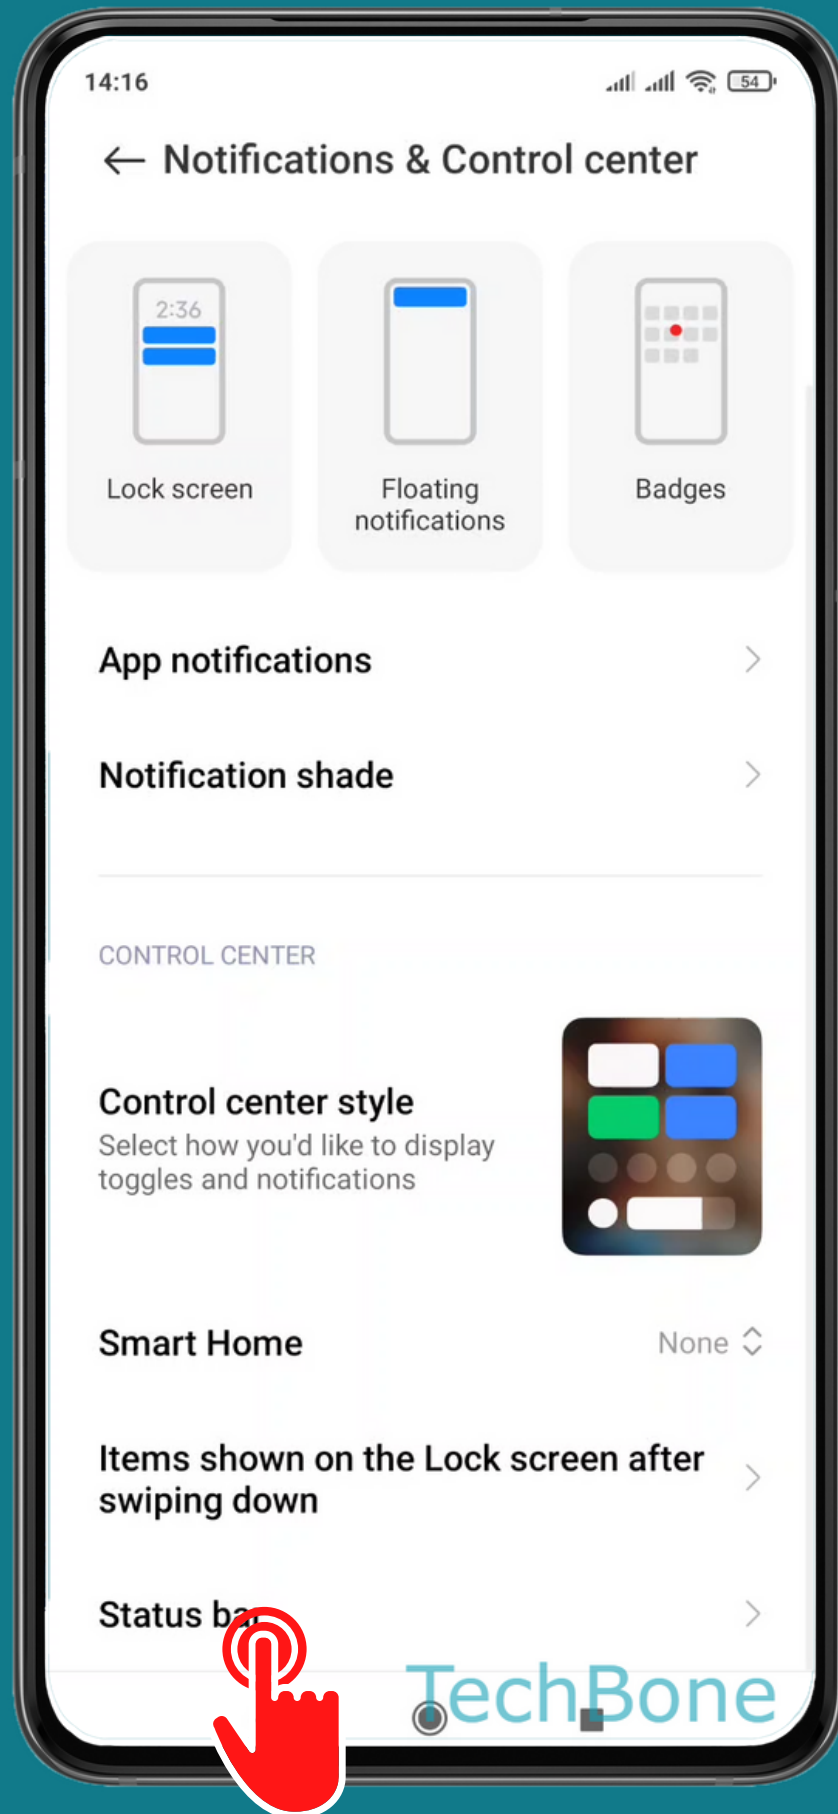

XIAOMI

Android 11 - MIUI 12

HOW TO HIDE/SHOW NOTCH

Tap on **Settings**

Tap on Notifications & Control center

Tap on
Status bar

Tap on **Hide notch**

Choose an **option**