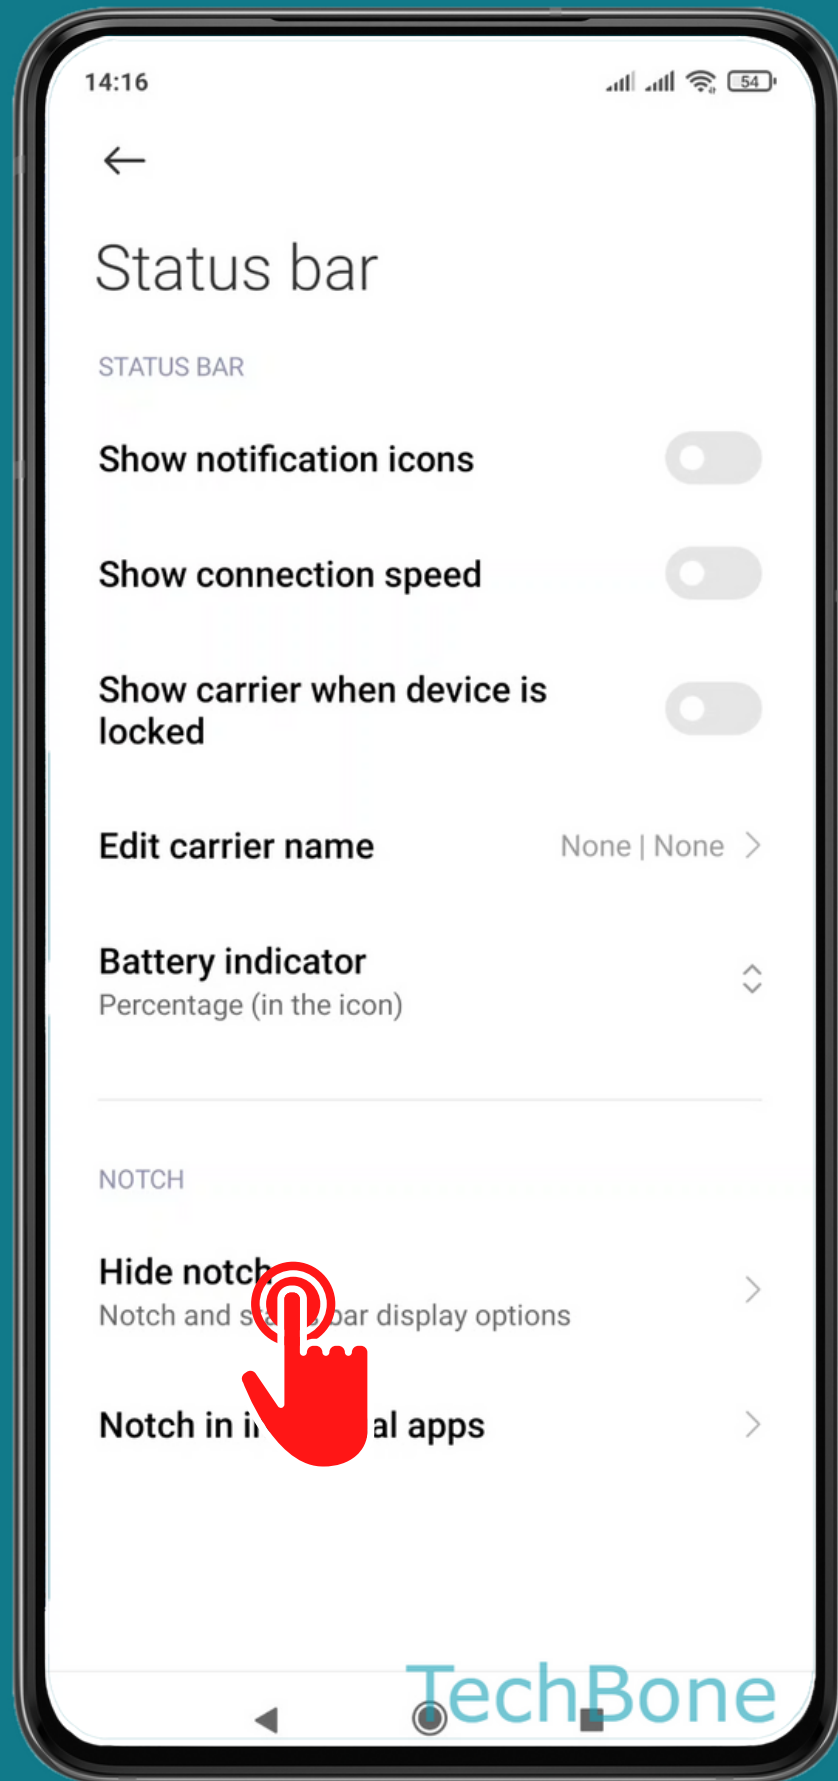

XIAOMI

Android 11 - MIUI 12

HOW TO HIDE/SHOW NOTCH

Tap on **Settings**

Tap on Notifications & Control center

Tap on
Status bar

Tap on **Hide notch**

Choose an **option**