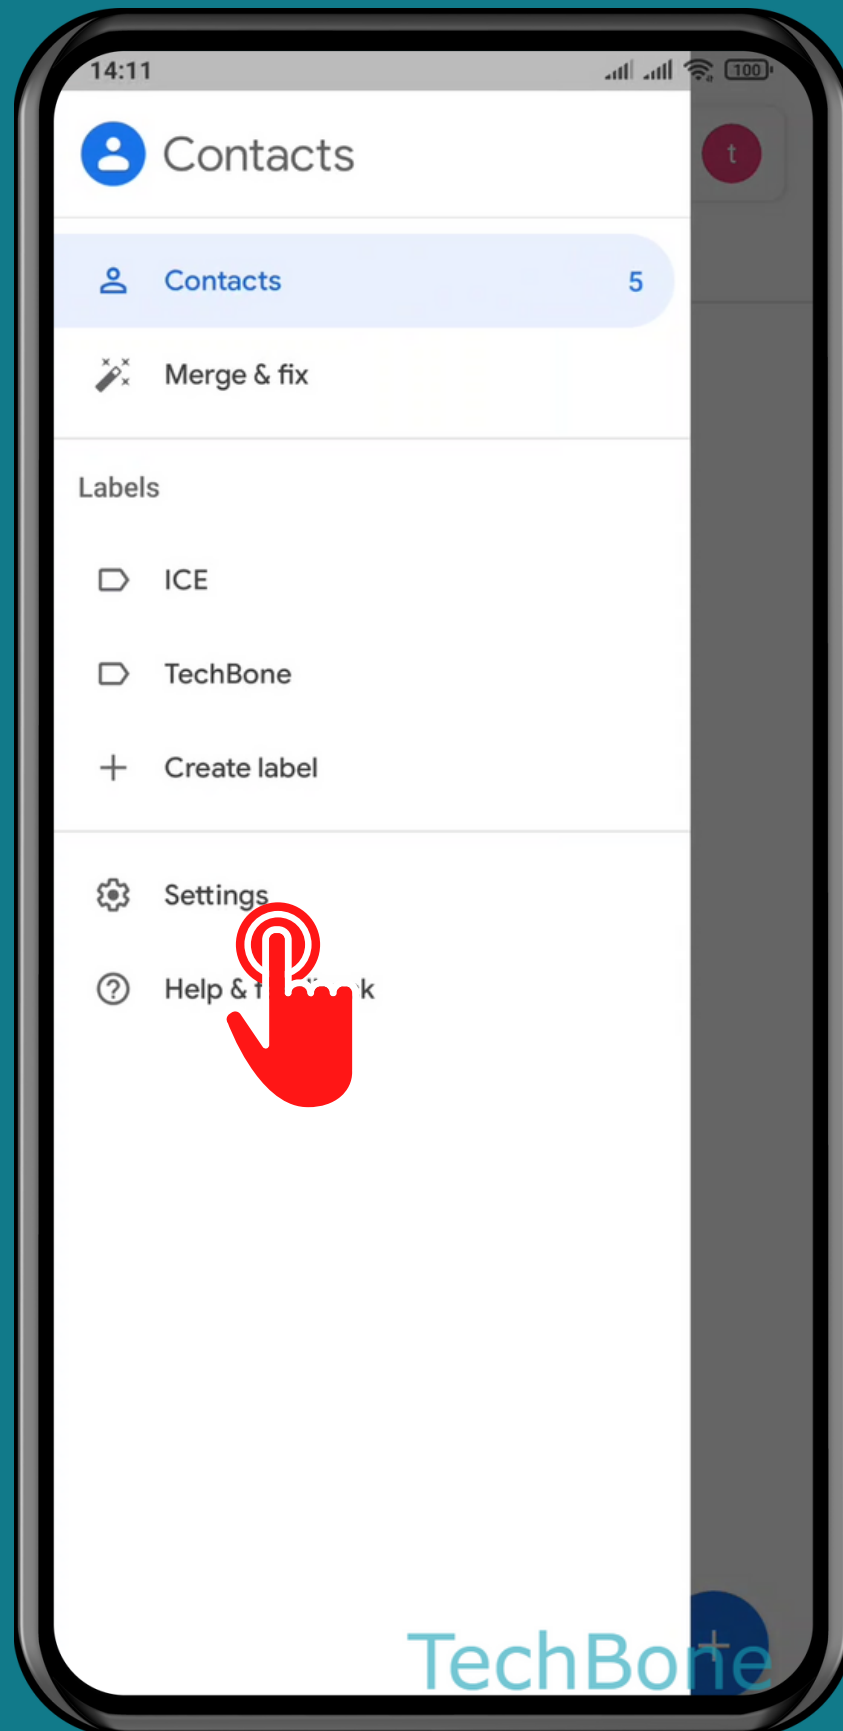

XIAOMI

Contacts - Android 11 - MIUI 12

HOW TO IMPORT CONTACTS

Tap on Contacts

Open the Menu

Tap on
Settings

Tap on
Import

Choose from where
to import and tap OK