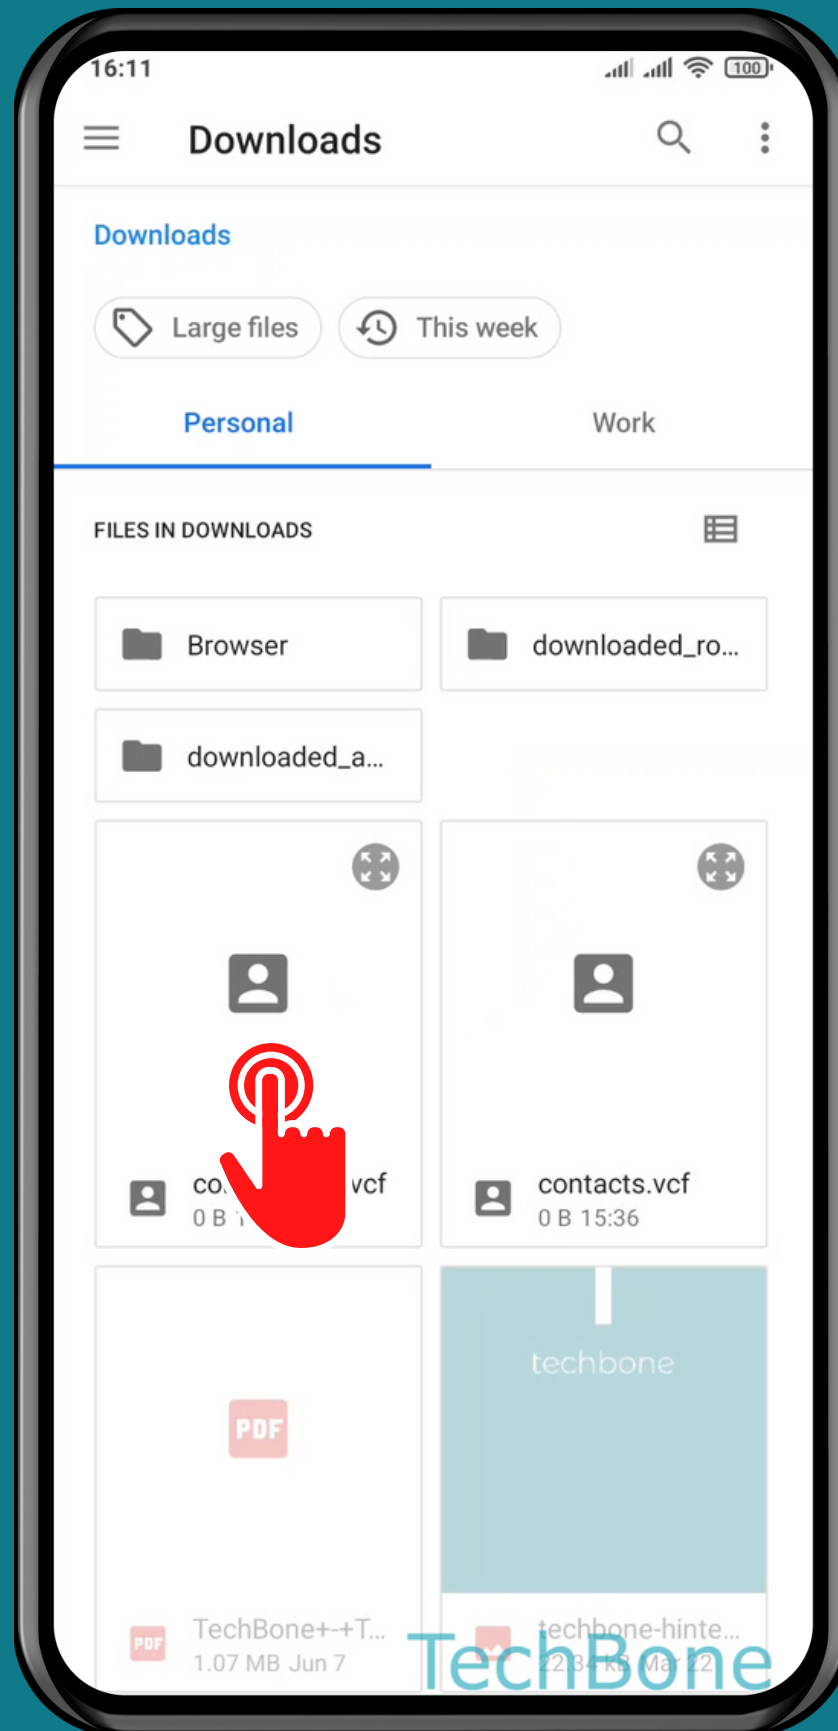

XIAOMI

Contacts - Android 11 - MIUI 12

HOW TO IMPORT CONTACTS

Tap on Contacts

Open the Menu

Tap on
Settings

Tap on
Import

Choose from where
to import and tap OK

Choose where to import

Choose a
.vcf file

Done!