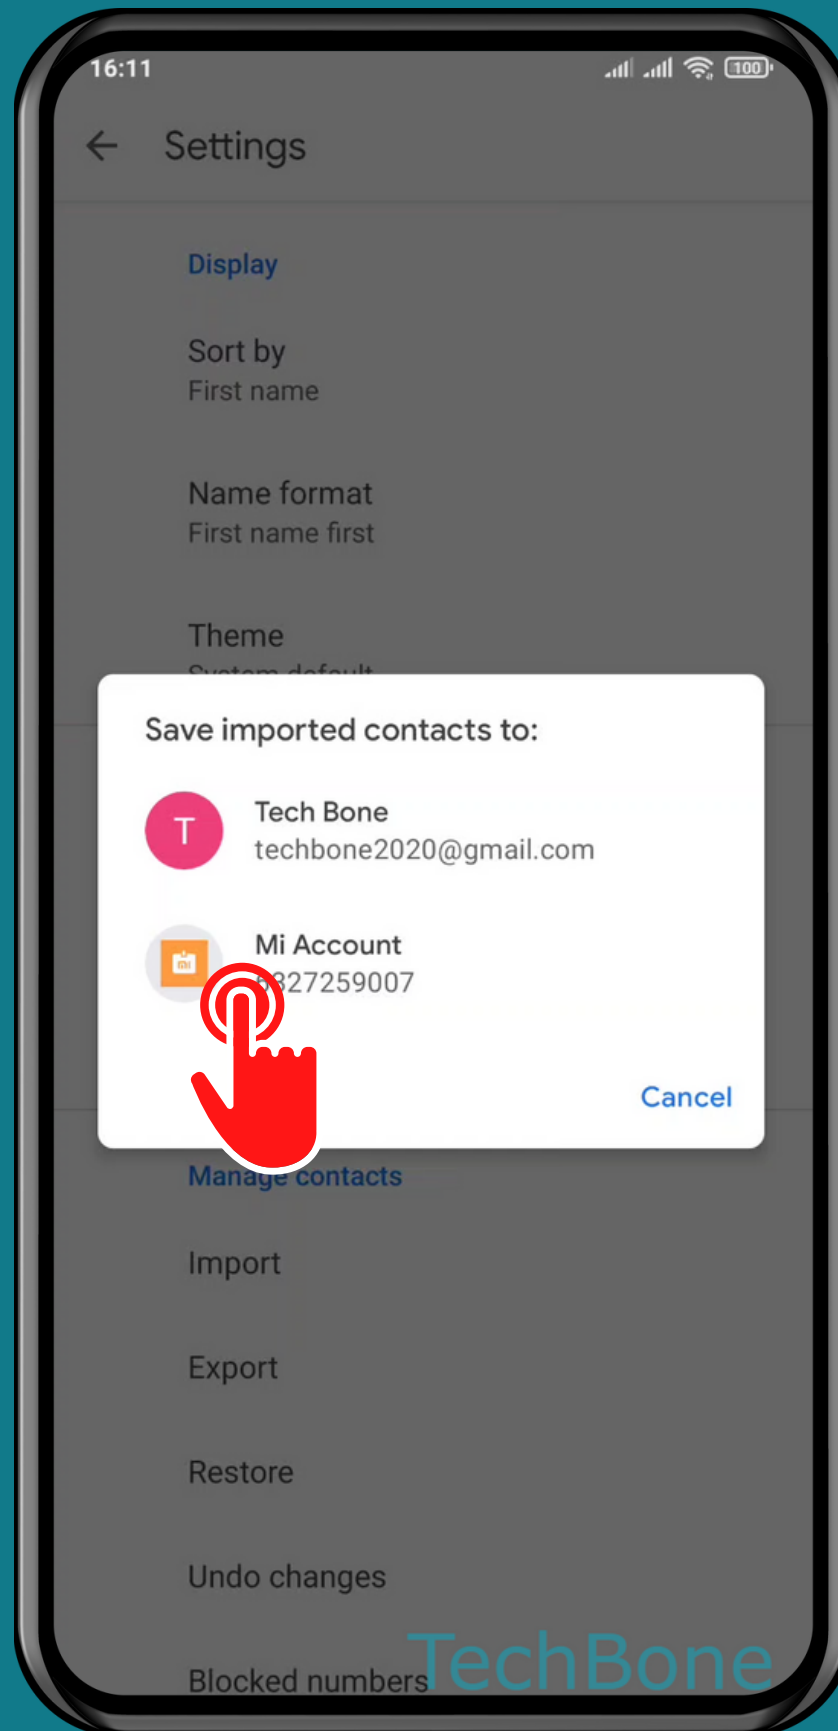

XIAOMI

Contacts - Android 11 - MIUI 12

HOW TO IMPORT CONTACTS

Tap on Contacts

Open the Menu

Tap on
Settings

Tap on
Import

Choose from where
to import and tap OK

Choose where to import

Choose a
.vcf file

Done!