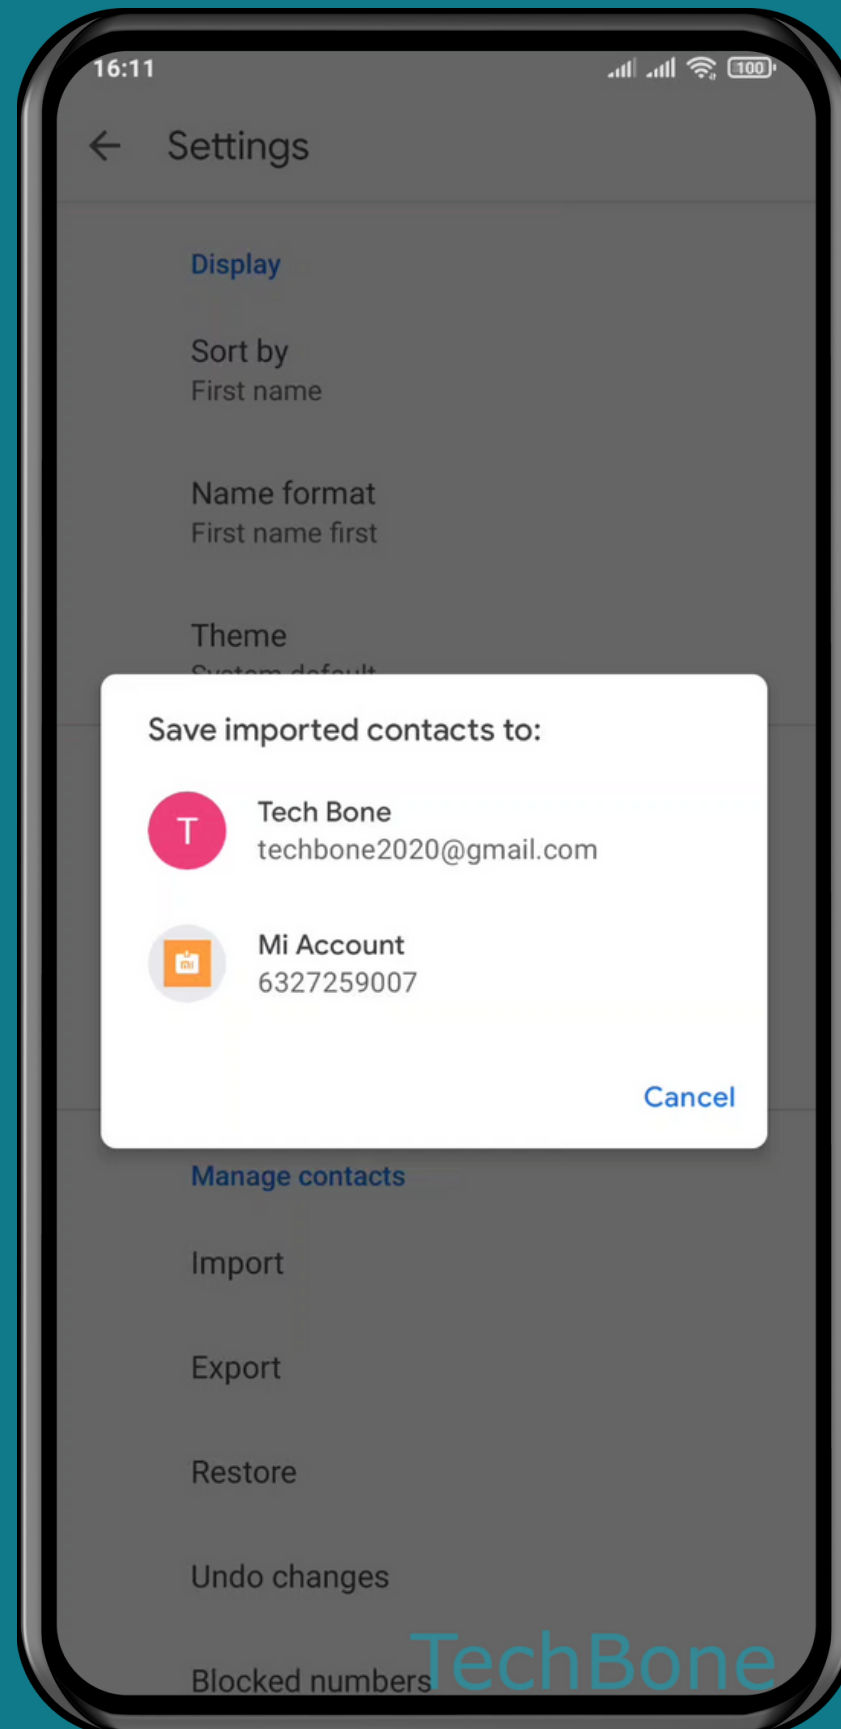

XIAOMI

Contacts - Android 11 - MIUI 12

HOW TO IMPORT CONTACTS

Tap on Contacts

Open the Menu

Tap on
Settings

Tap on
Import

Choose from where
to import and tap OK

Choose where to import

Choose a
.vcf file

Done!