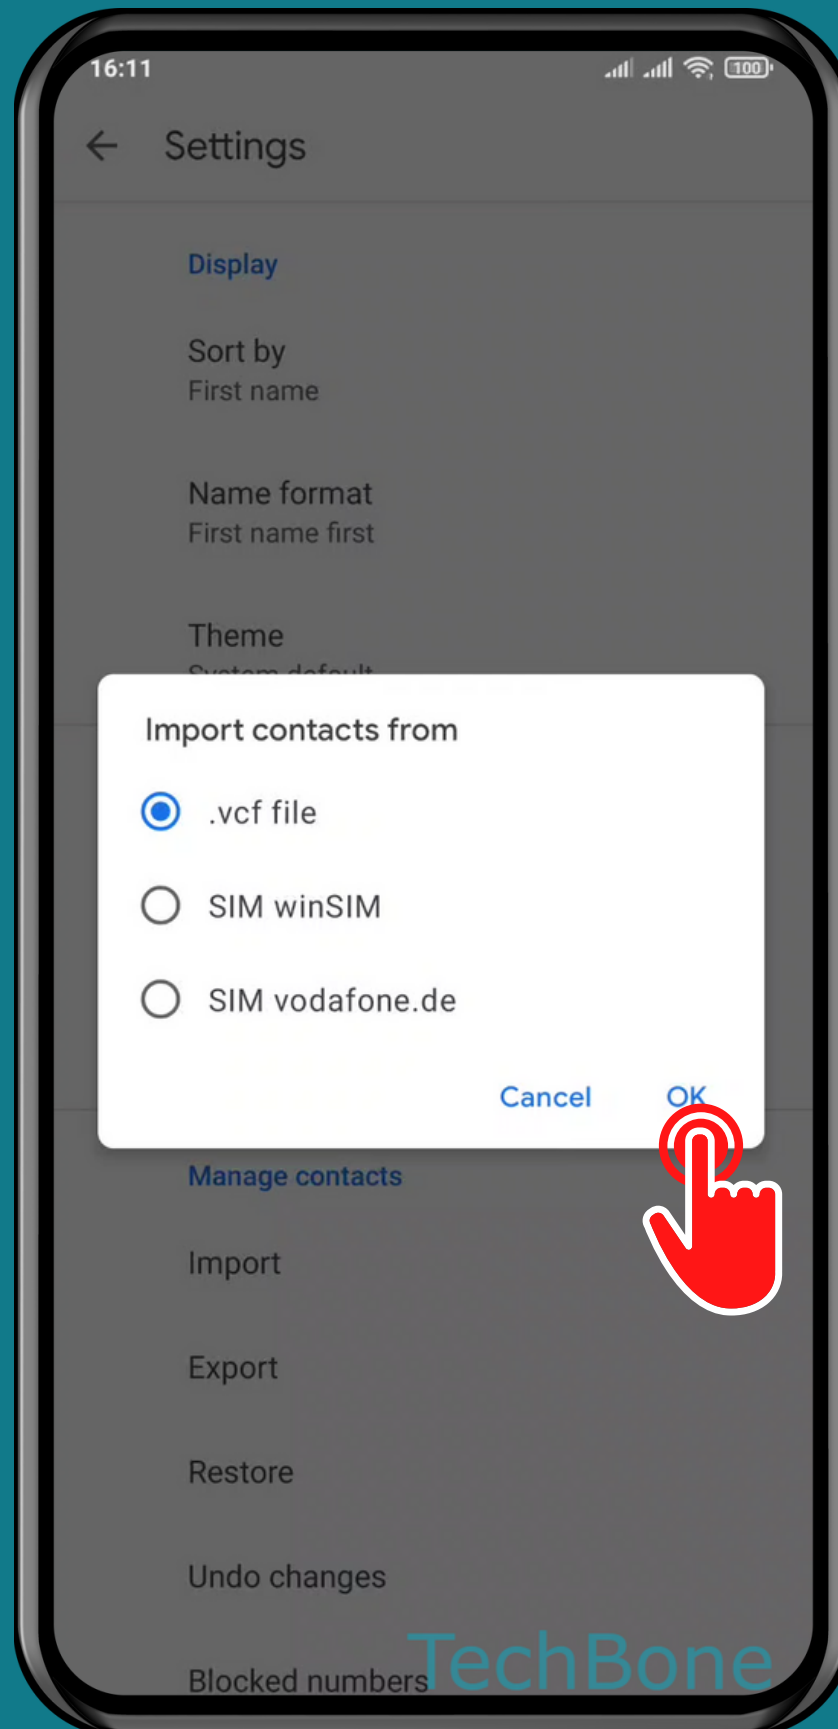

XIAOMI

Contacts - Android 11 - MIUI 12

HOW TO IMPORT CONTACTS

Tap on Contacts

Open the Menu

Tap on
Settings

Tap on
Import

Choose from where
to import and tap OK