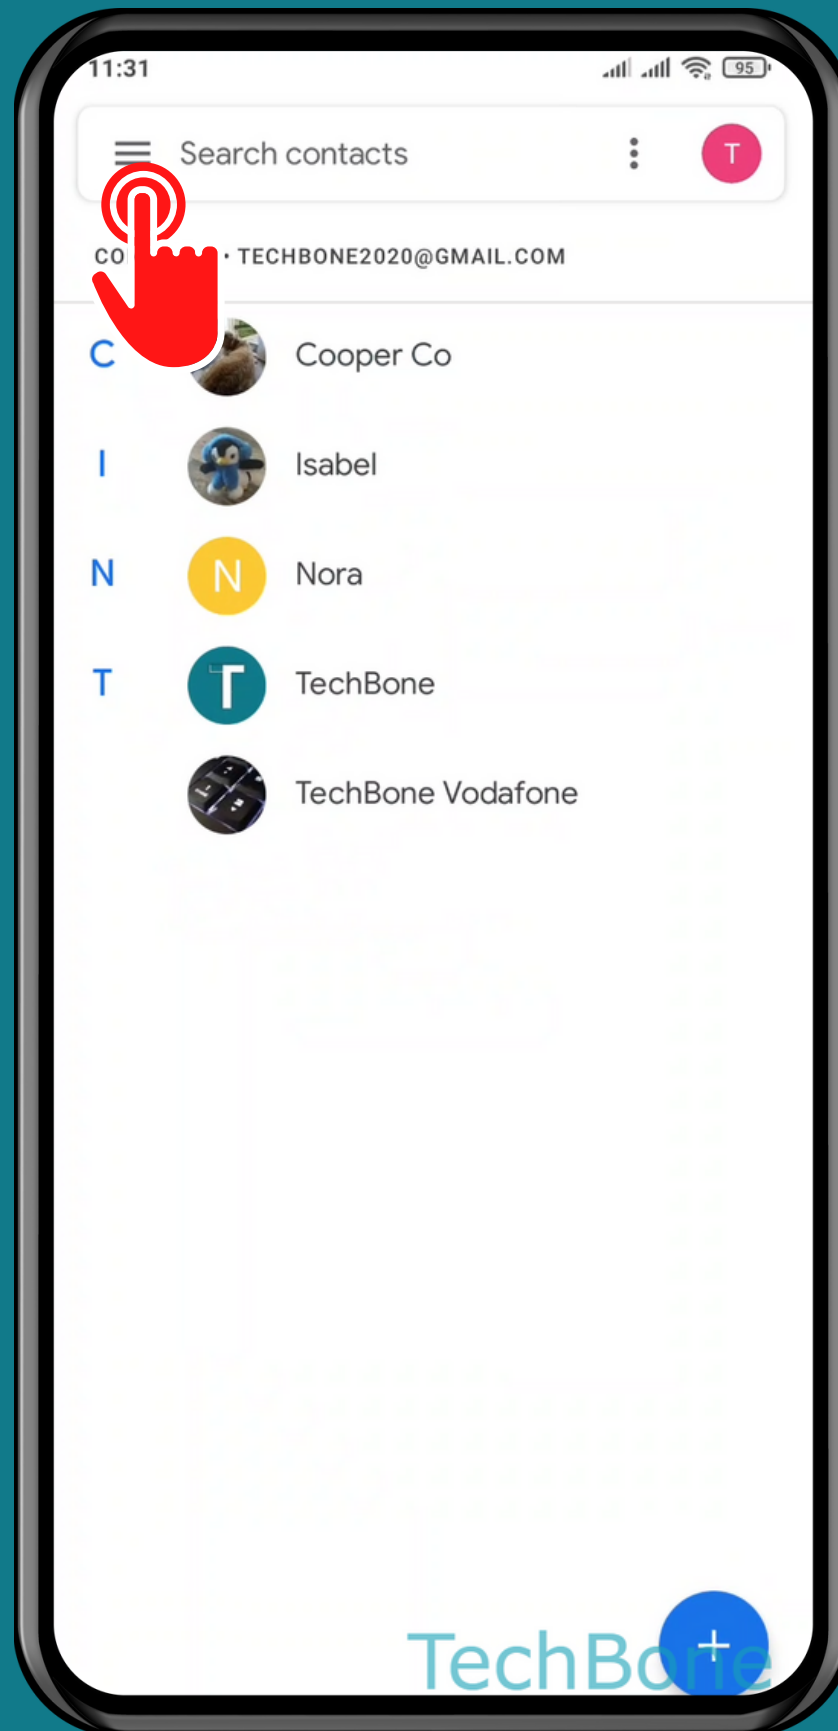

XIAOMI

Contacts - Android 11 - MIUI 12

HOW TO IMPORT CONTACTS

Tap on Contacts

Open the Menu

Tap on
Settings

Tap on
Import

Choose from where
to import and tap OK