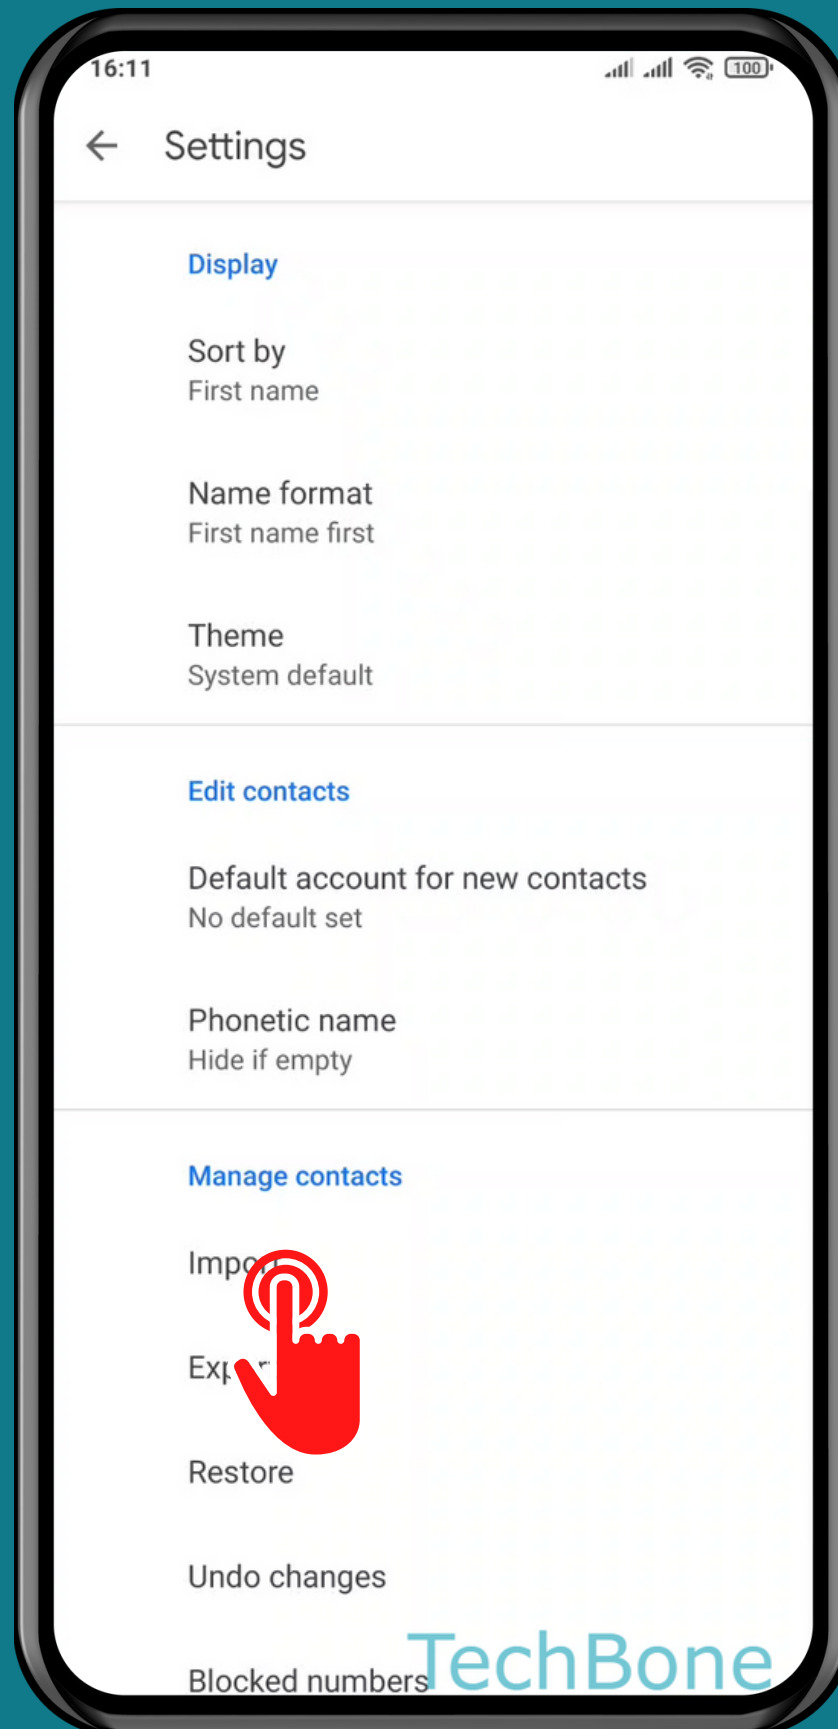

XIAOMI

Contacts - Android 11 - MIUI 12

HOW TO IMPORT CONTACTS

Tap on Contacts

Open the Menu

Tap on
Settings

Tap on
Import

Choose from where
to import and tap OK