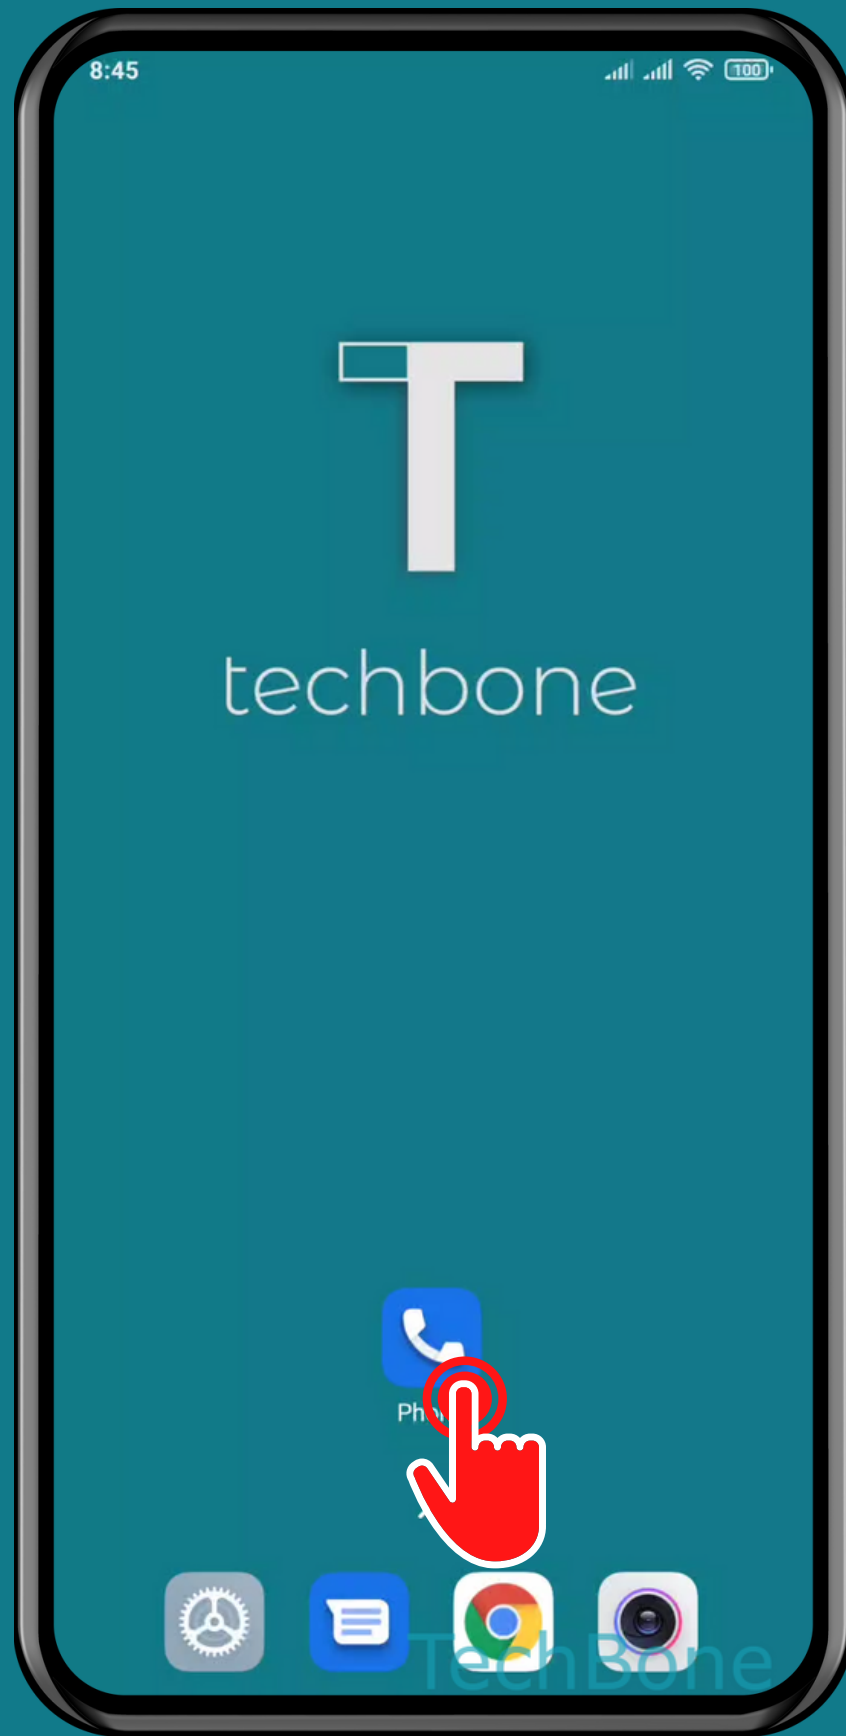

XIAOMI

Phone - Android 11 - MIUI 12

# HOW TO TURN ON/OFF INCREASING RINGTONE VOLUME

Tap on  
Phone