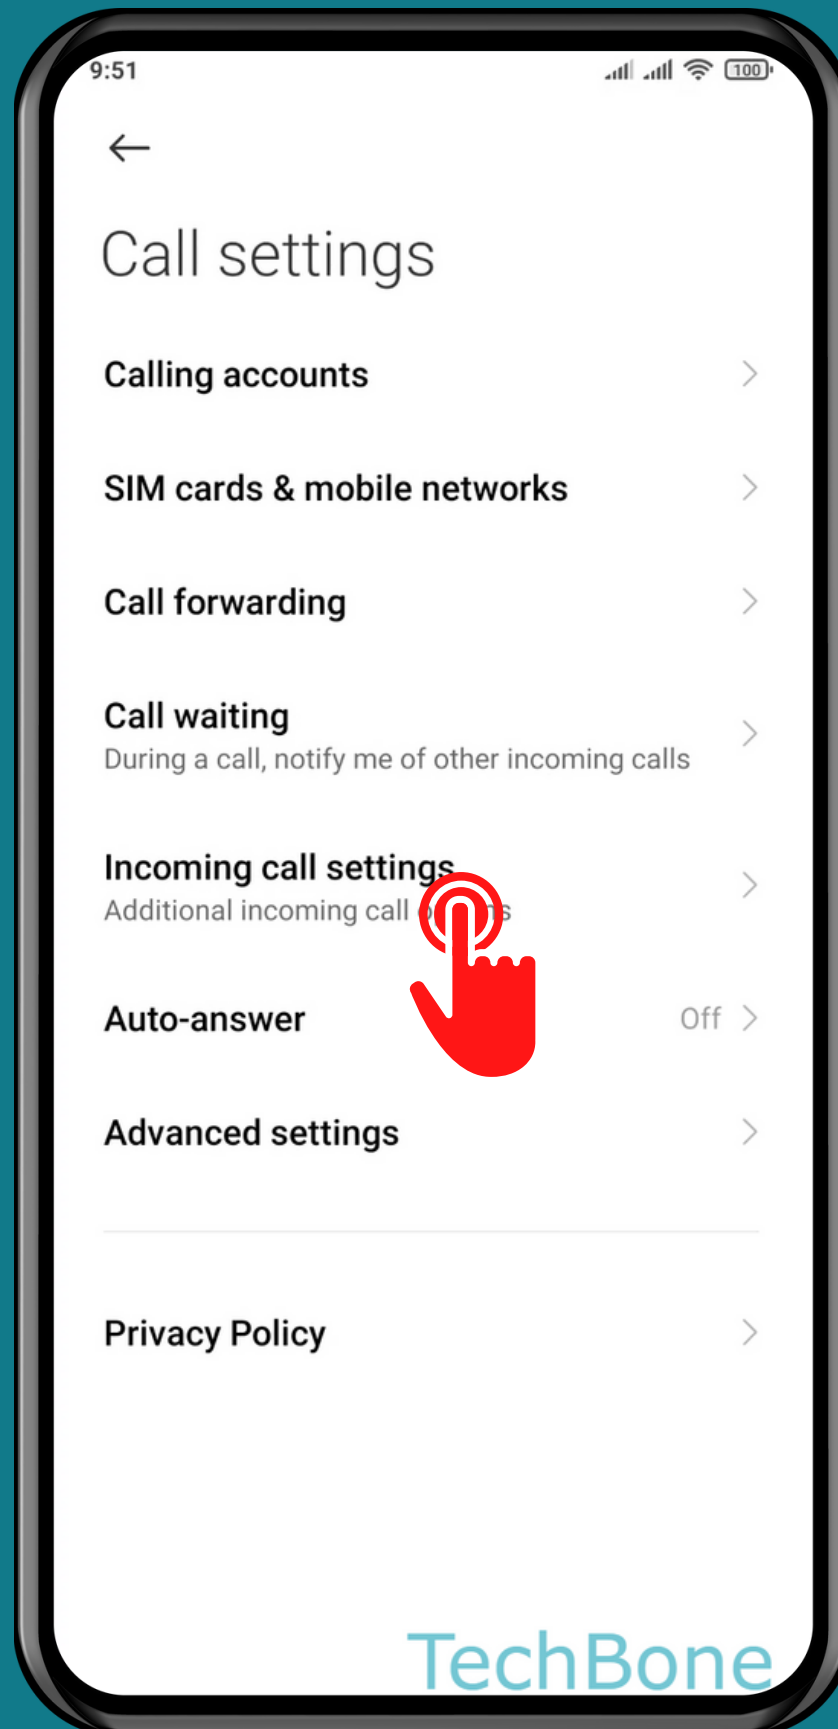

Tap on Incoming call settings