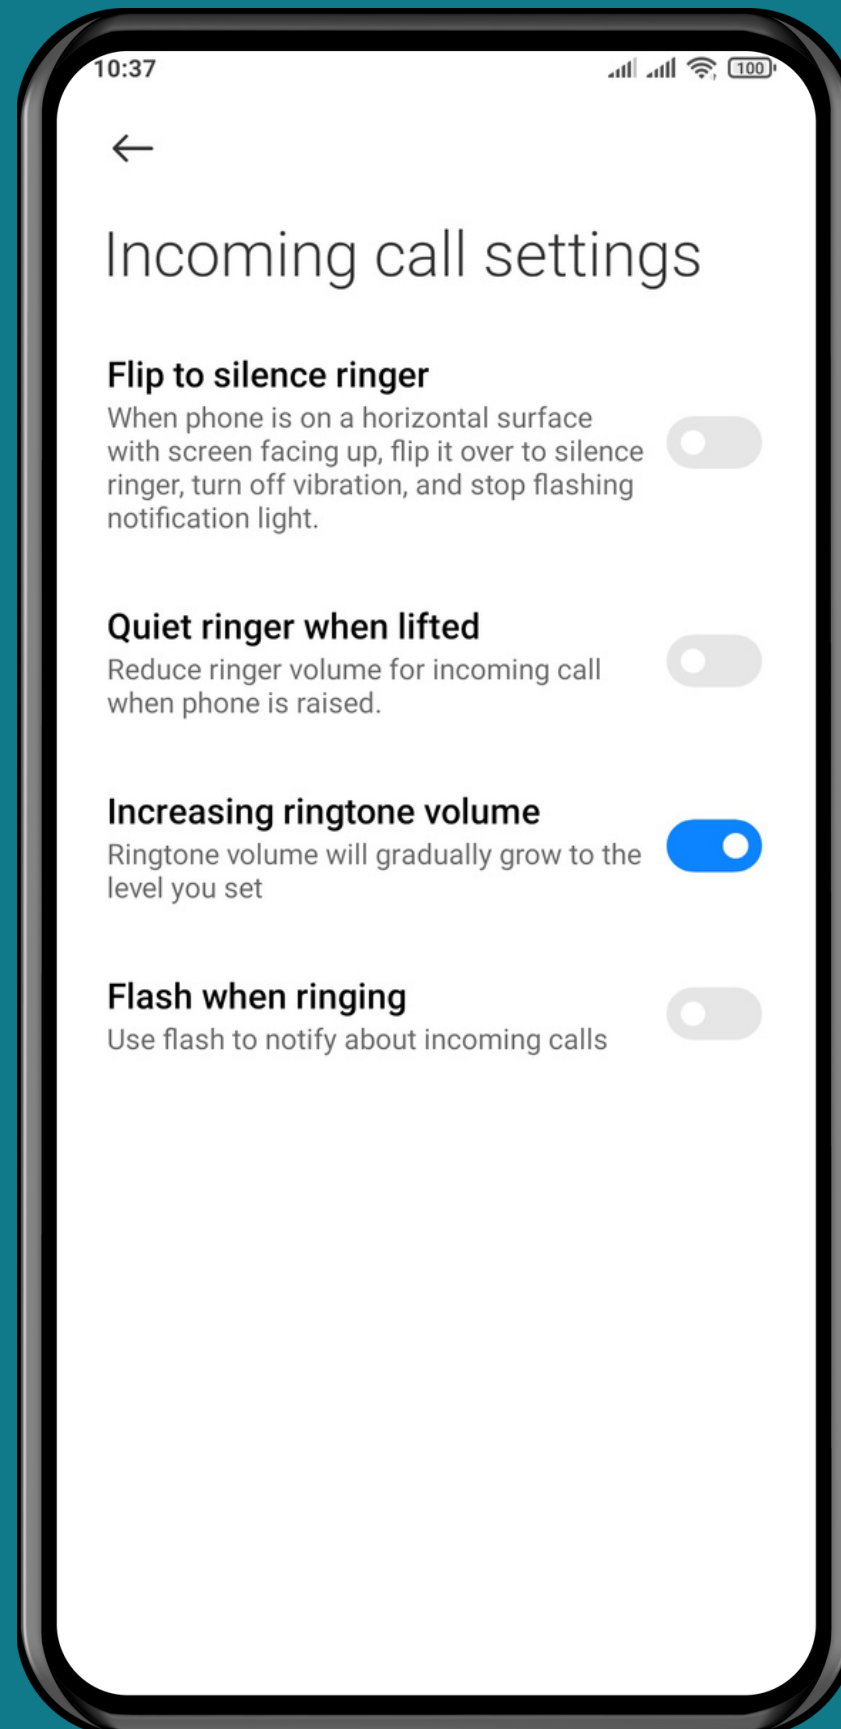

# HOW TO TURN ON/OFF INCREASING RINGTONE VOLUME

Tap on  
Phone