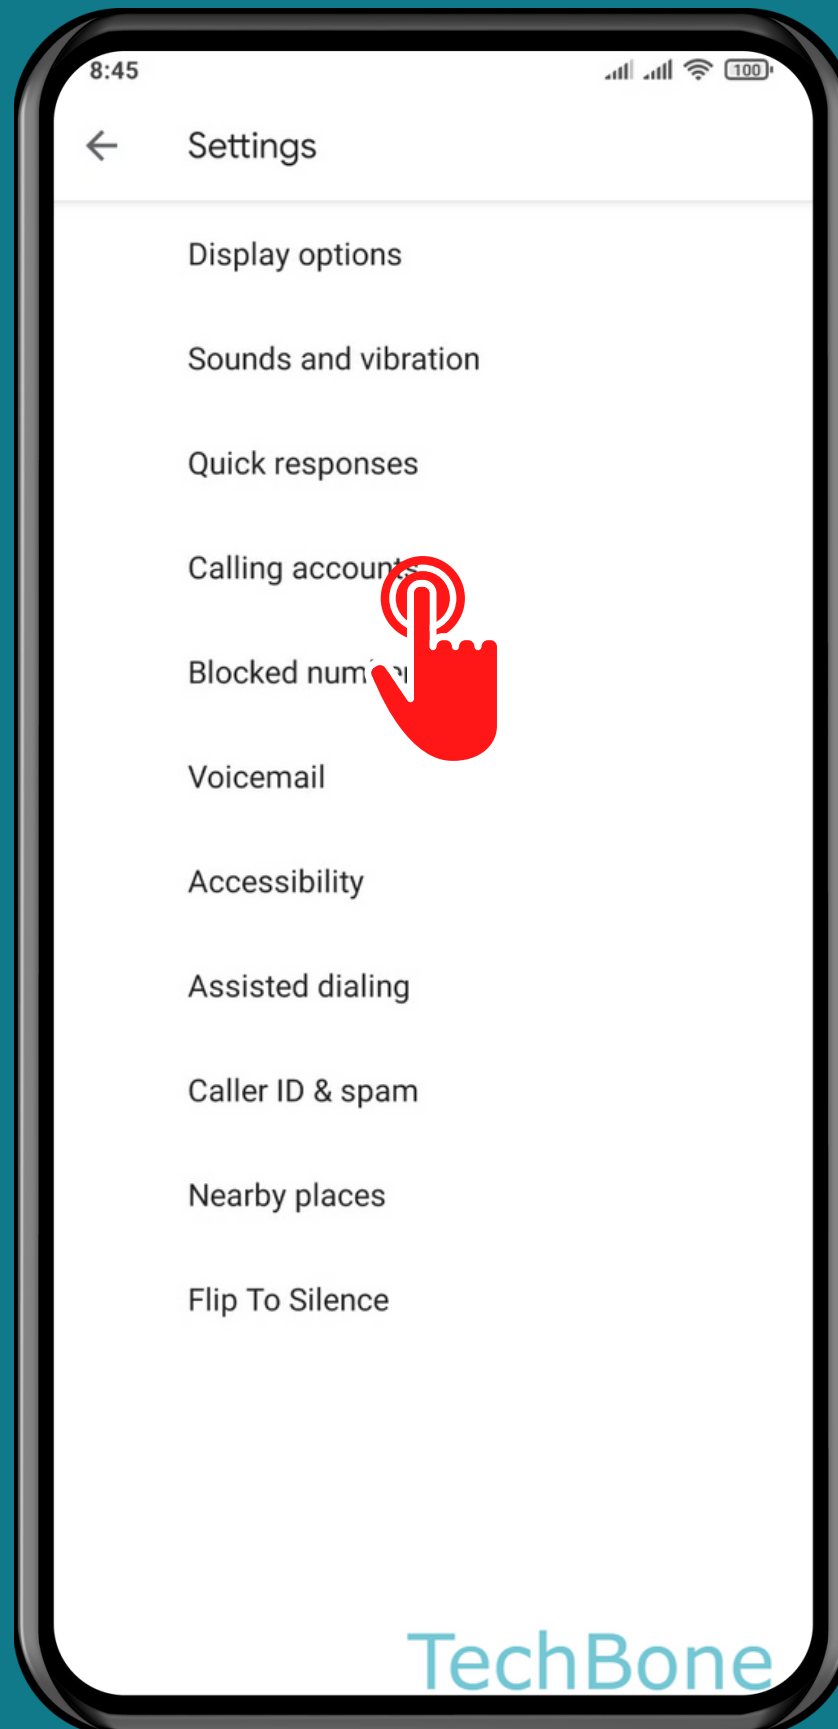

Tap on Calling accounts