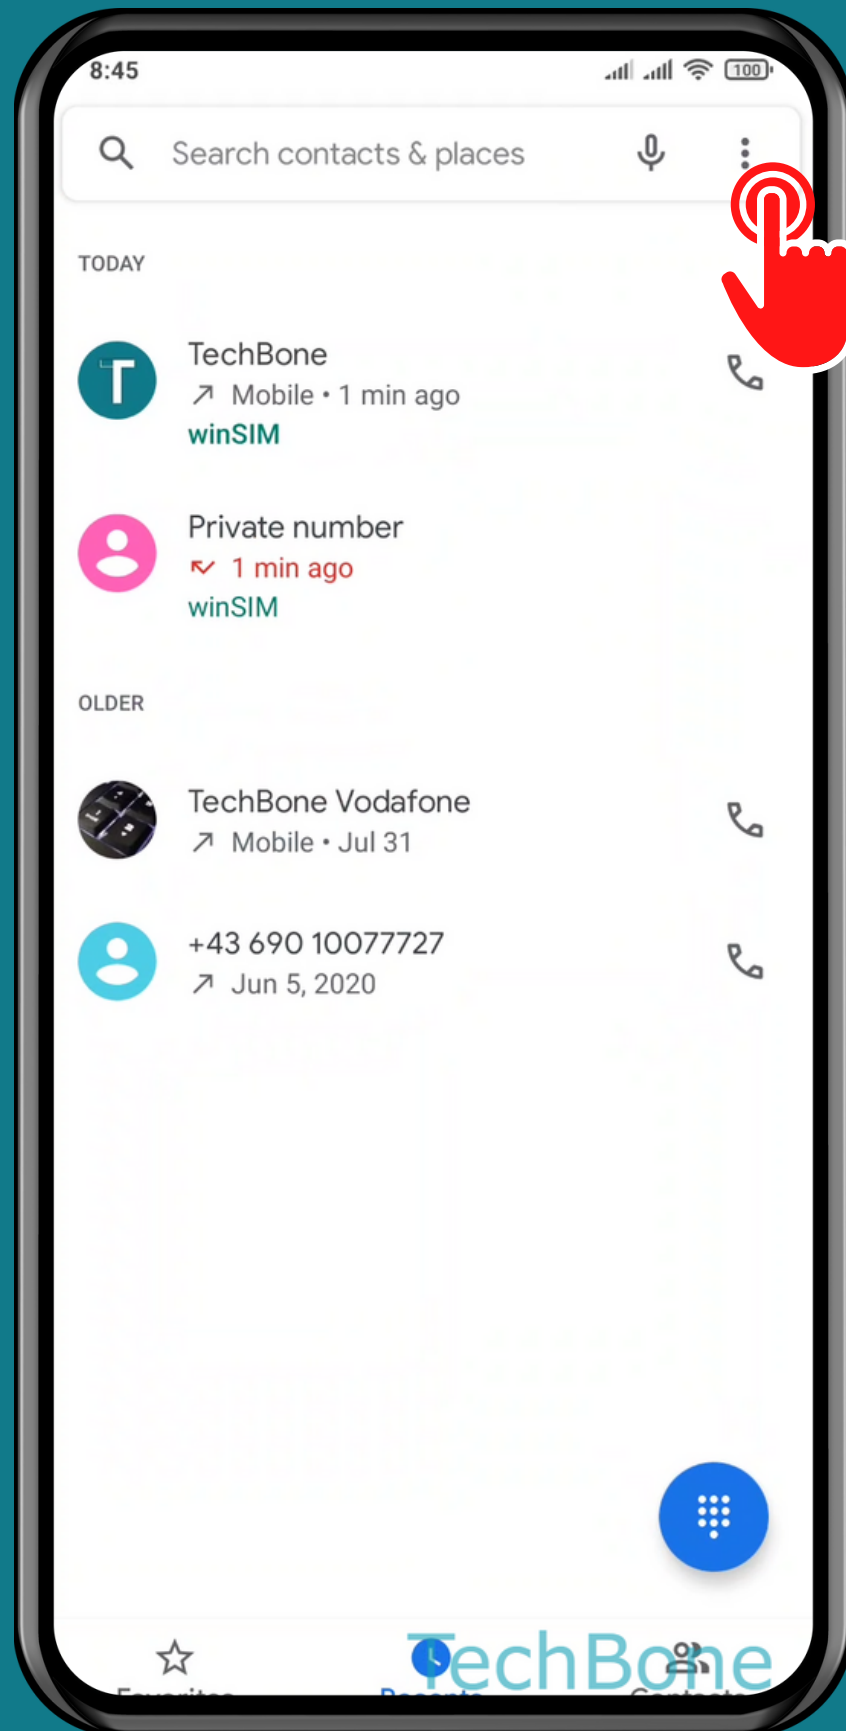

XIAOMI

Phone - Android 11 - MIUI 12

# HOW TO TURN ON/OFF INCREASING RINGTONE VOLUME

Tap on  
Phone