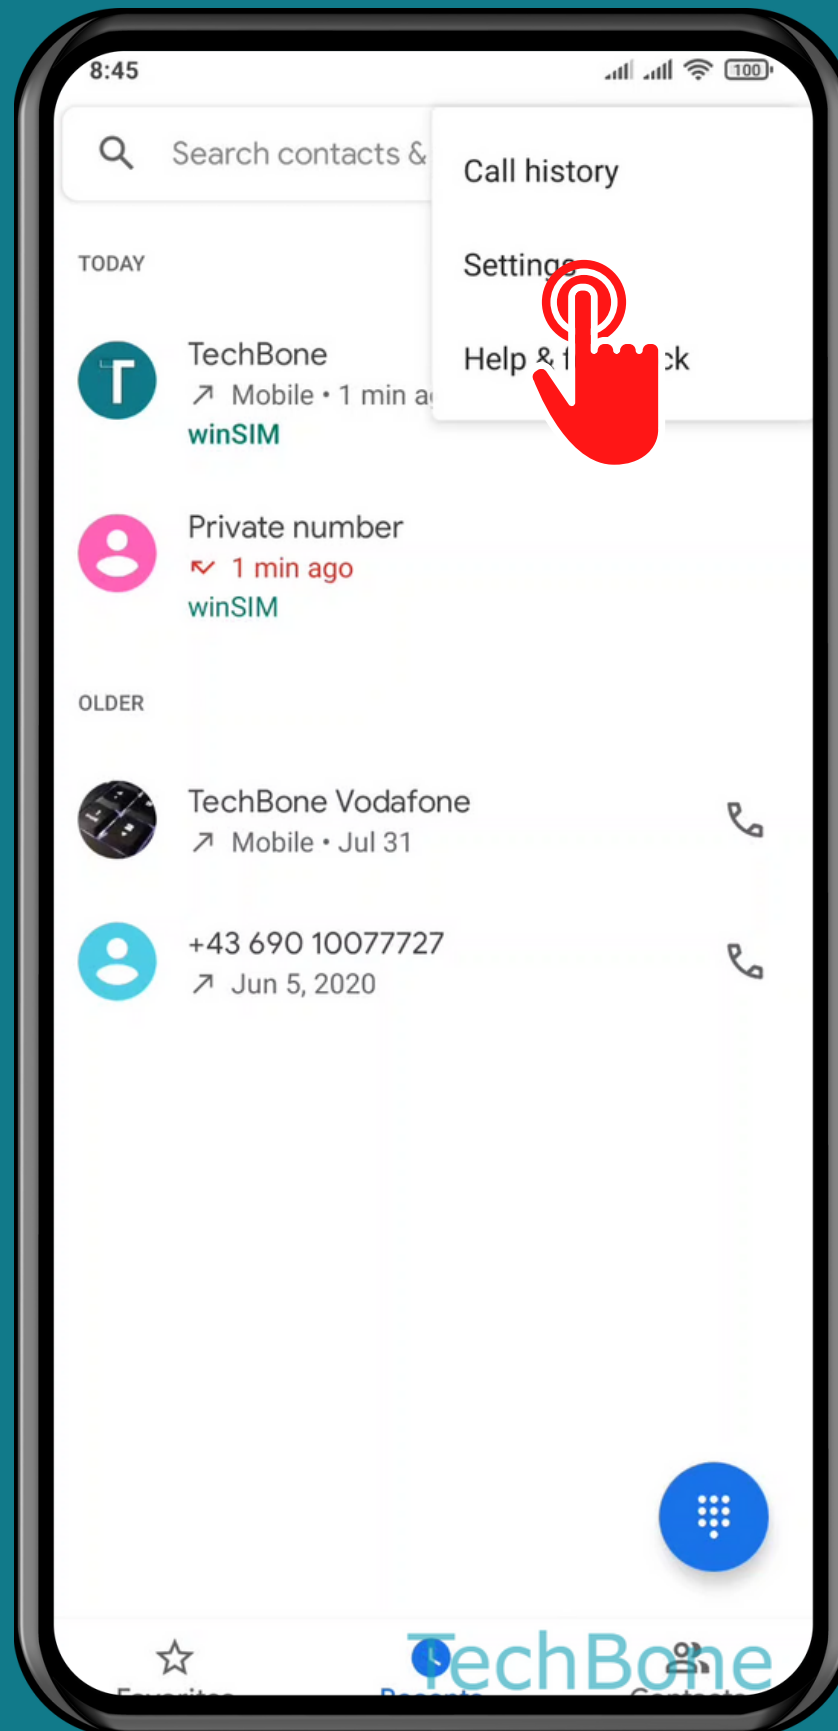

Tap on Settings