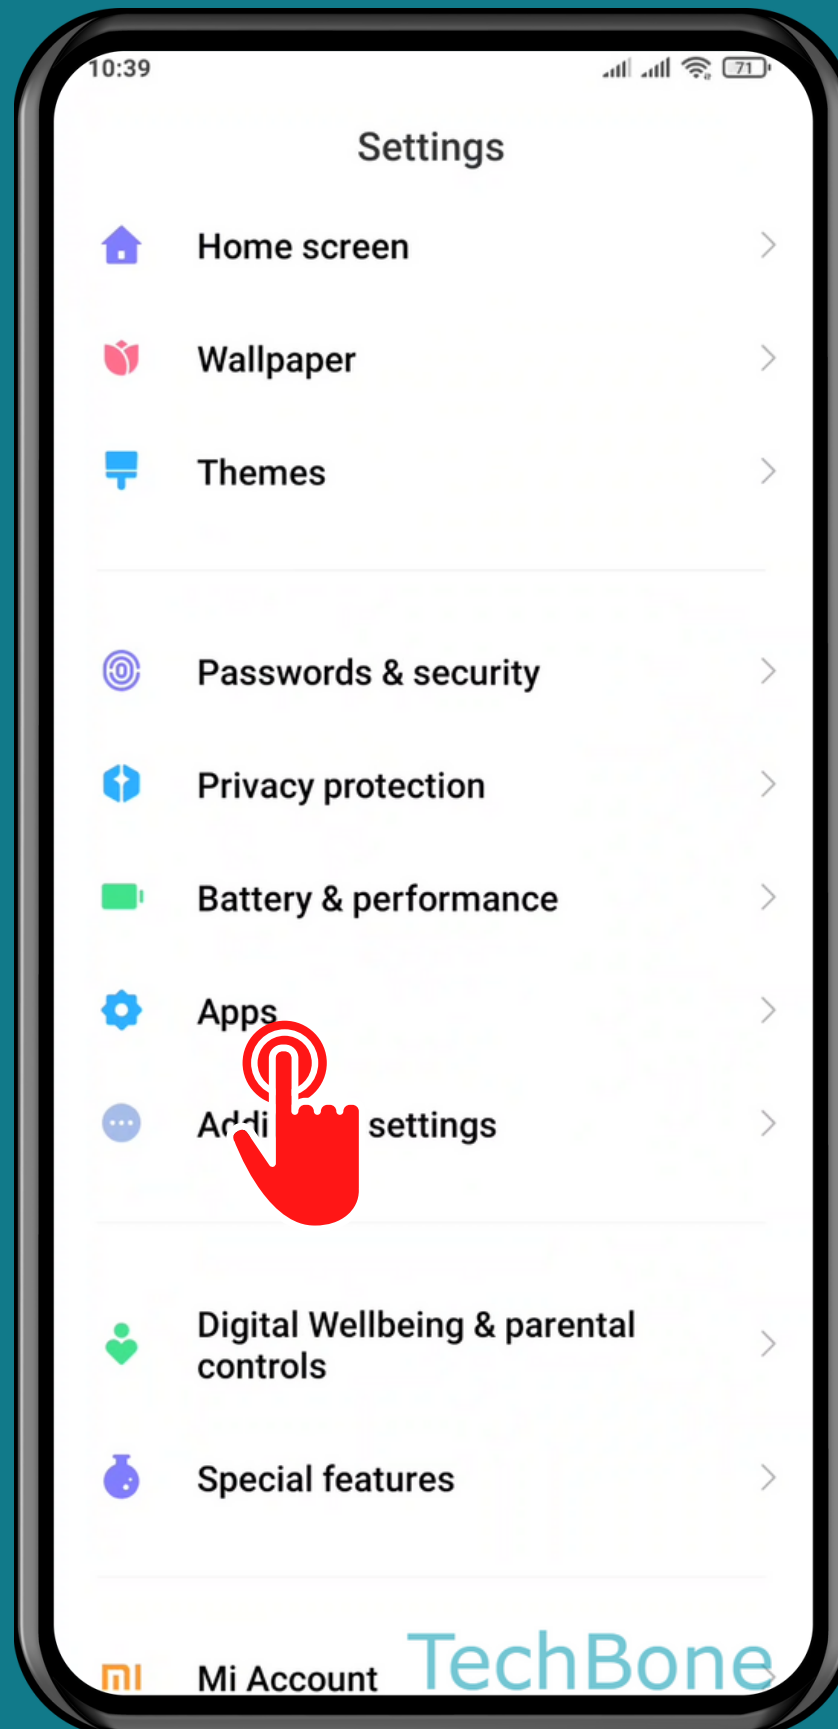

XIAOMI

Android 11 - MIUI 12

HOW TO SET INDIVIDUAL SYSTEM APP SETTINGS

Tap on **Settings**

Tap on **Apps**

Tap on
System app settings

Choose an App

Turn On/Off the desired **option**