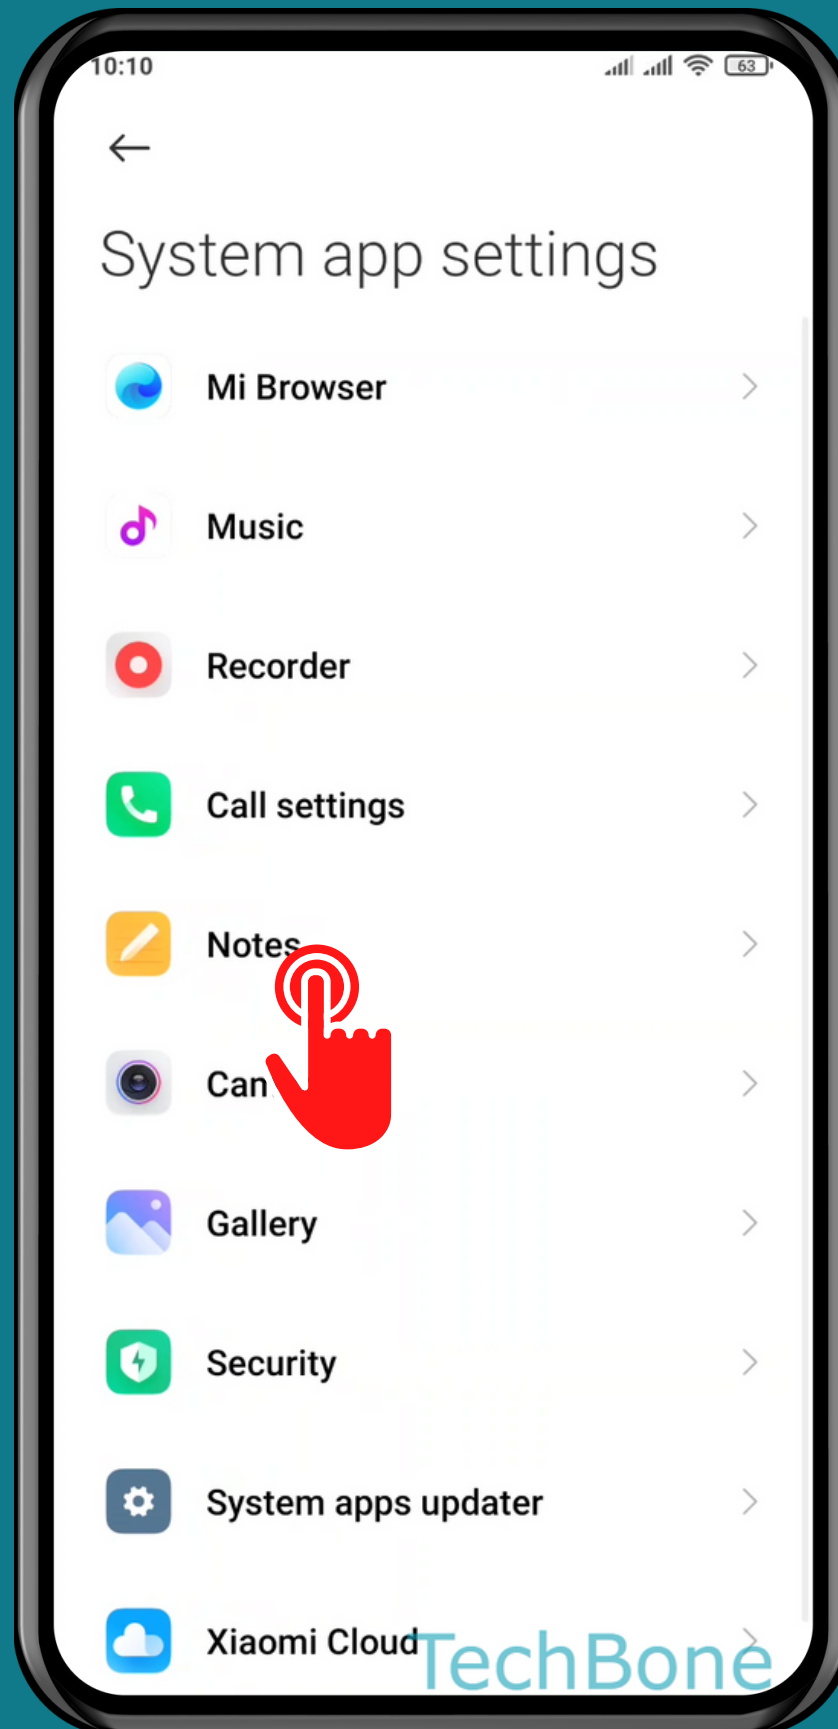

XIAOMI

Android 11 - MIUI 12

HOW TO SET INDIVIDUAL SYSTEM APP SETTINGS

Tap on **Settings**

Tap on **Apps**

Tap on
System app settings

Choose an App

Turn On/Off the desired **option**