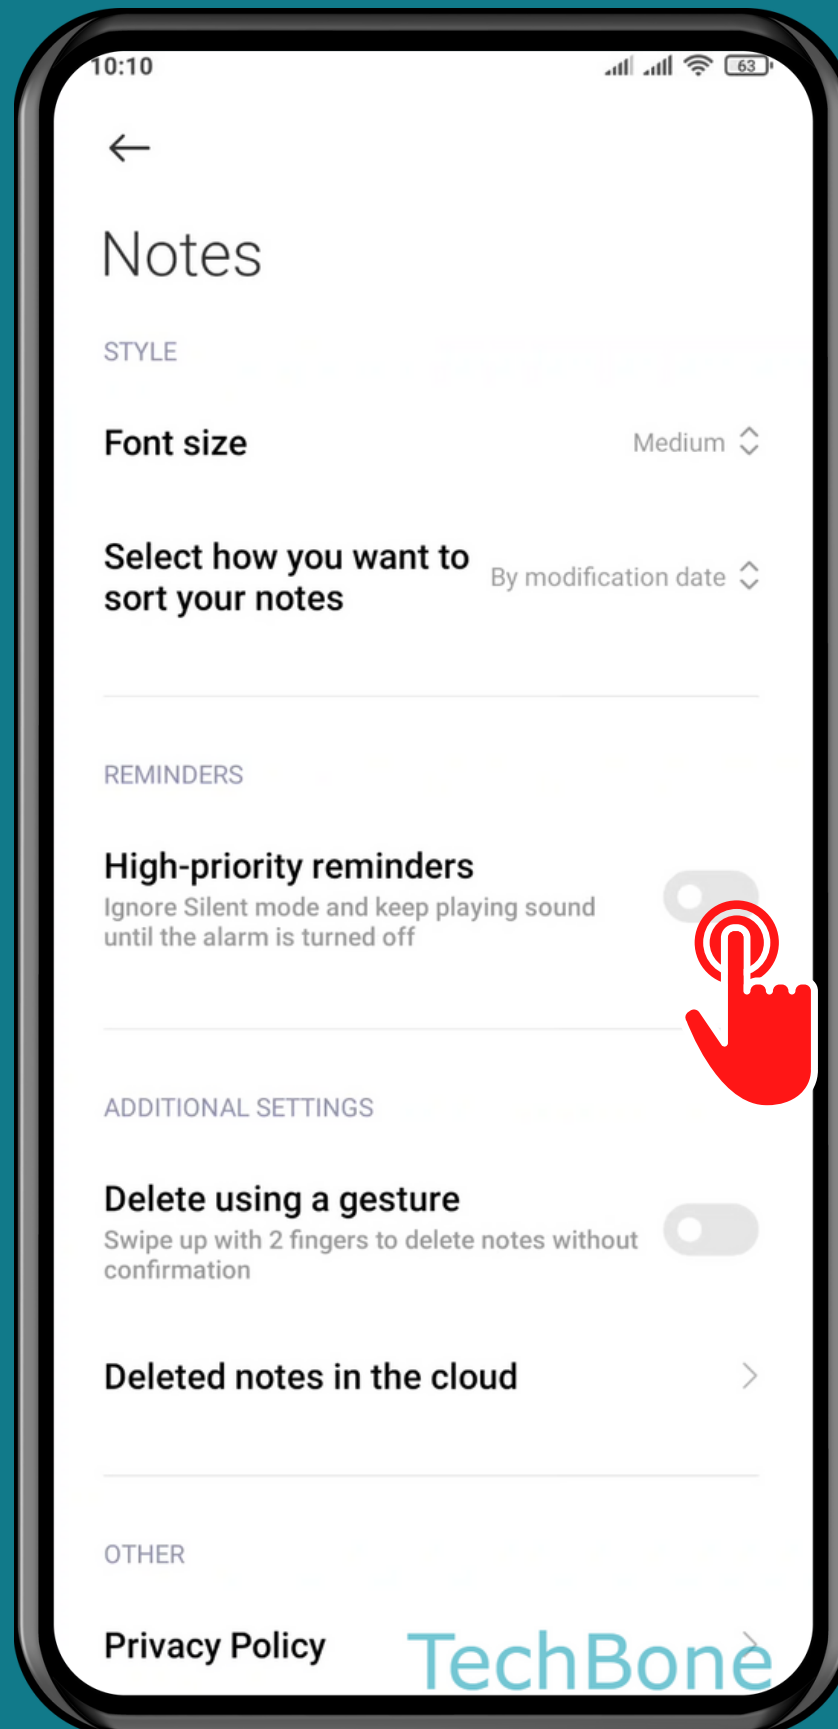

XIAOMI

Android 11 - MIUI 12

HOW TO SET INDIVIDUAL SYSTEM APP SETTINGS

Tap on **Settings**

Tap on **Apps**

Tap on
System app settings

Choose an App

Turn On/Off the desired **option**