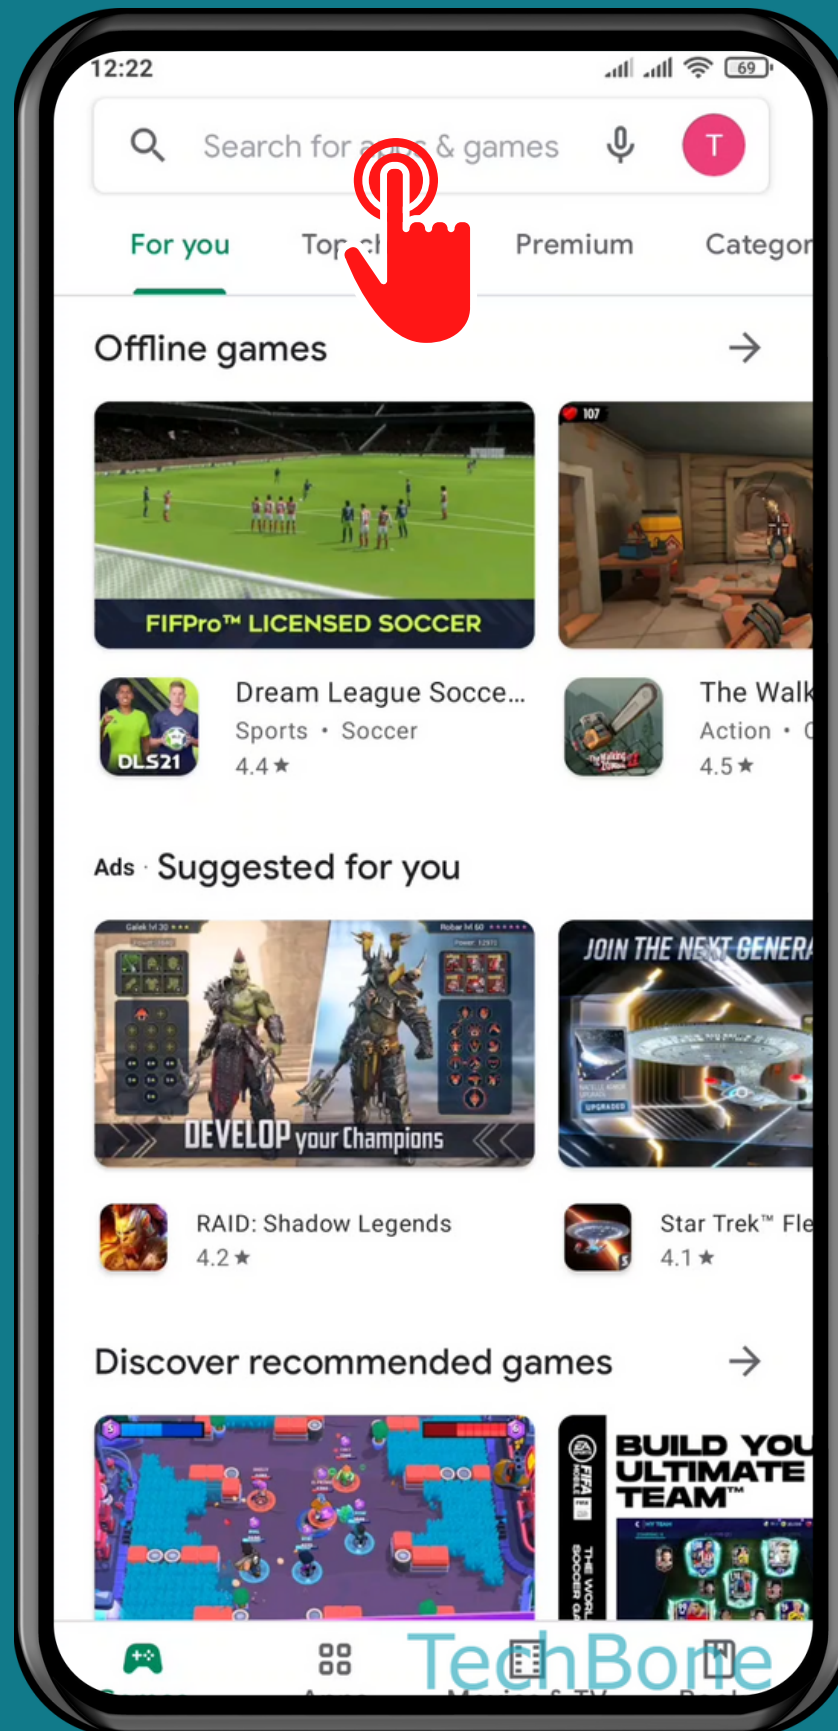

XIAOMI

Android 11 - MIUI 12

HOW TO INSTALL AN APP FROM GOOGLE PLAY STORE

Tap on **Play Store**

Tap the **Search bar**

Enter a **Name** and
choose a **suggested**
app

Tap on **Install**

TechBone