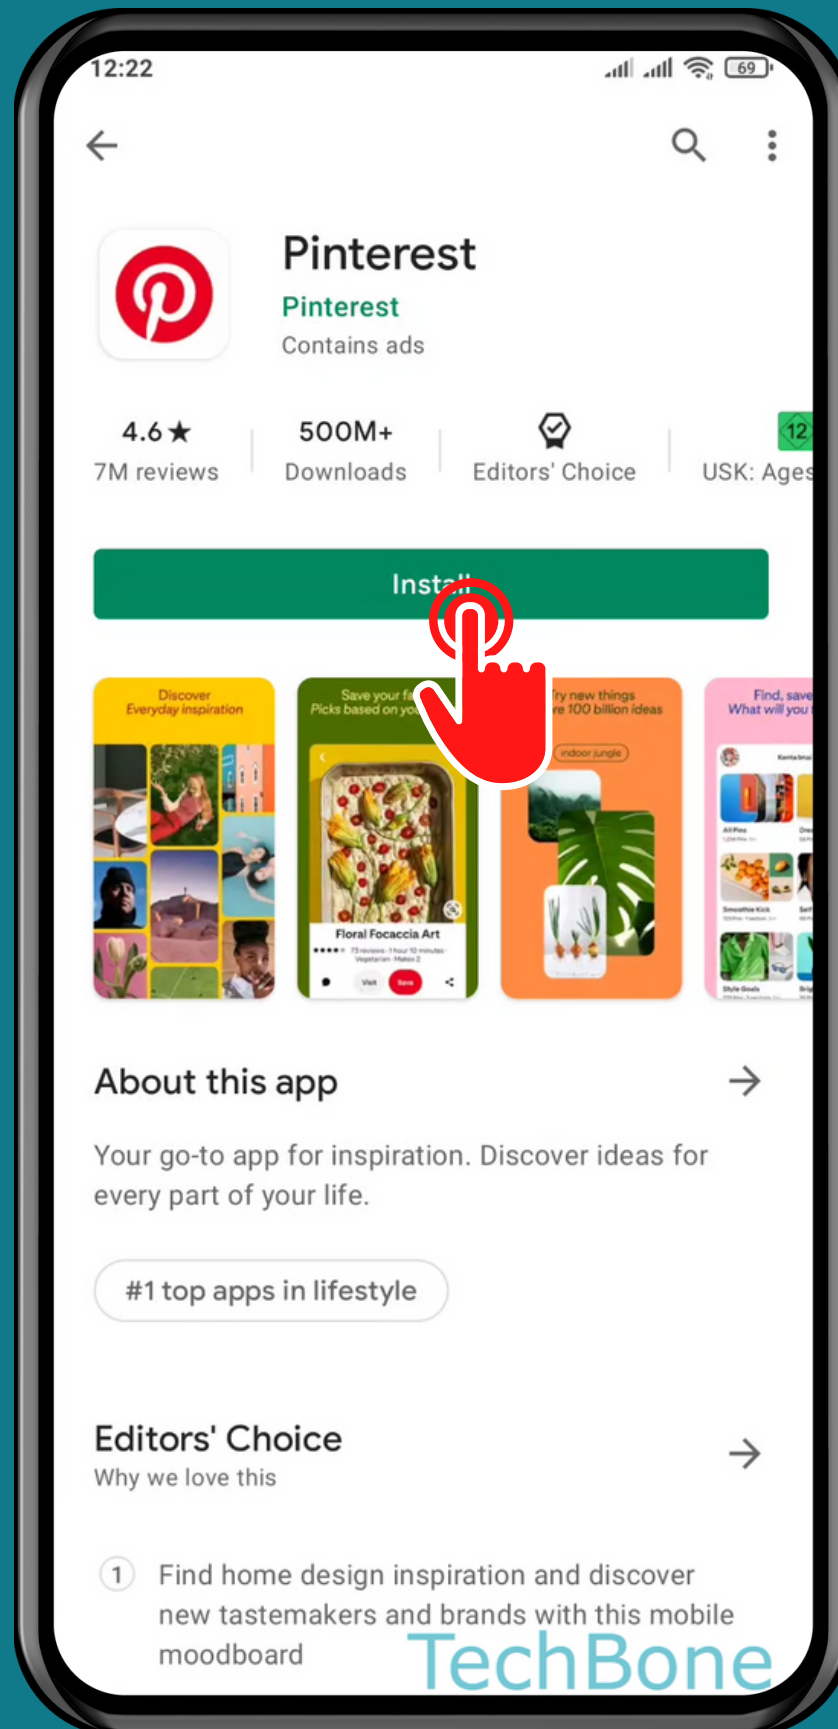

XIAOMI

Android 11 - MIUI 12

HOW TO INSTALL AN APP FROM GOOGLE PLAY STORE

Tap on **Play Store**

Tap the **Search bar**

Enter a **Name** and
choose a **suggested**
app

Tap on **Install**

TechBone