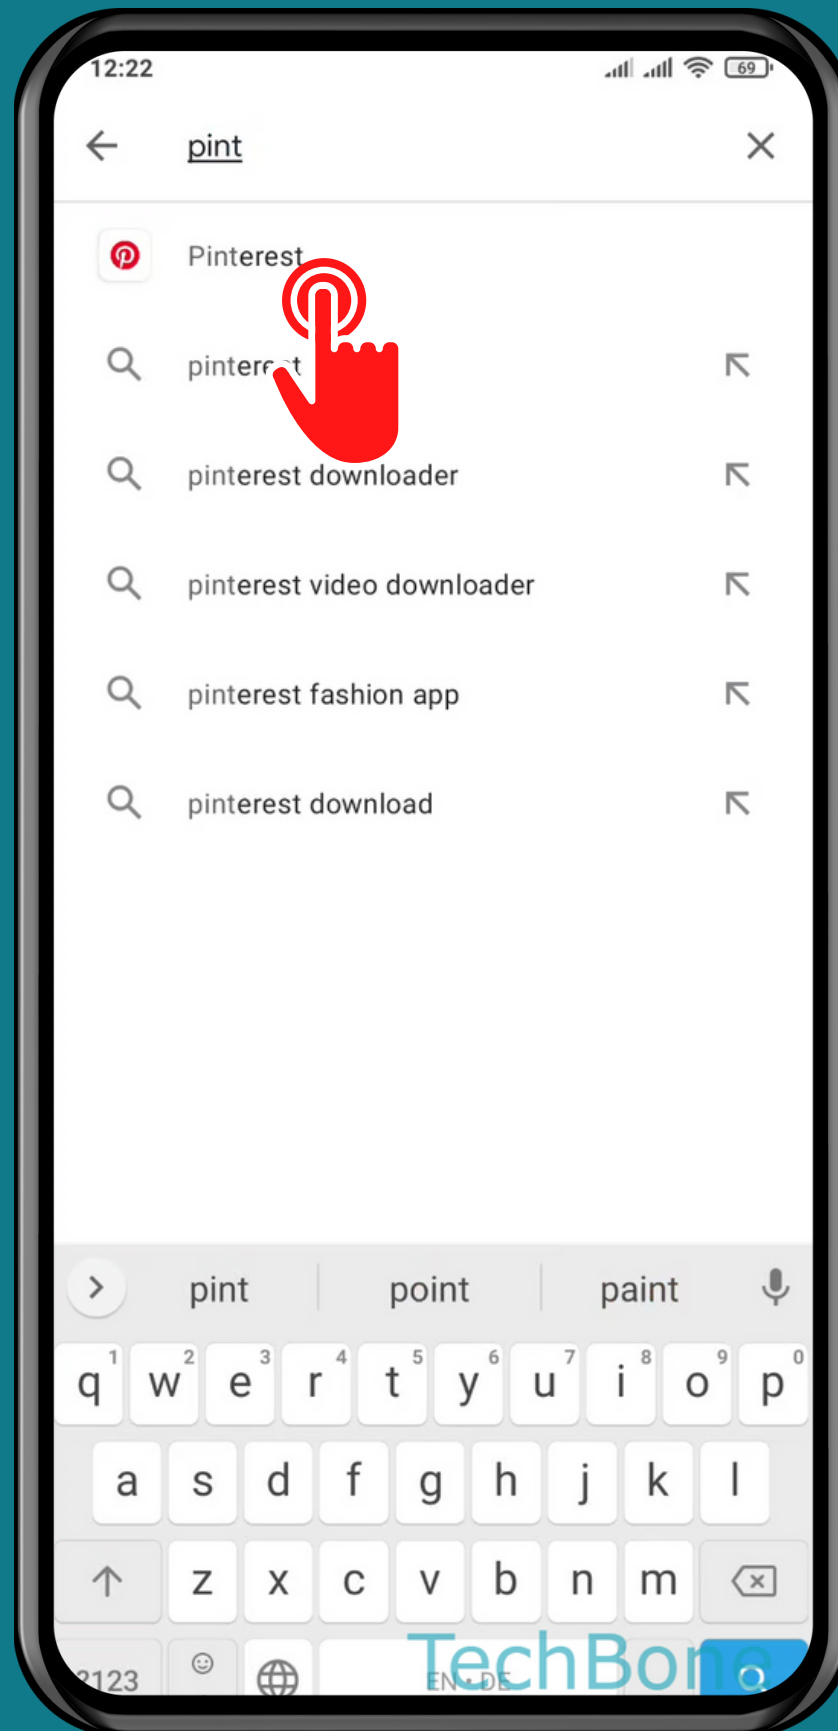

XIAOMI

Android 11 - MIUI 12

HOW TO INSTALL AN APP FROM GOOGLE PLAY STORE

Tap on **Play Store**

Tap the **Search bar**

Enter a **Name** and
choose a **suggested**
app

Tap on **Install**

TechBone