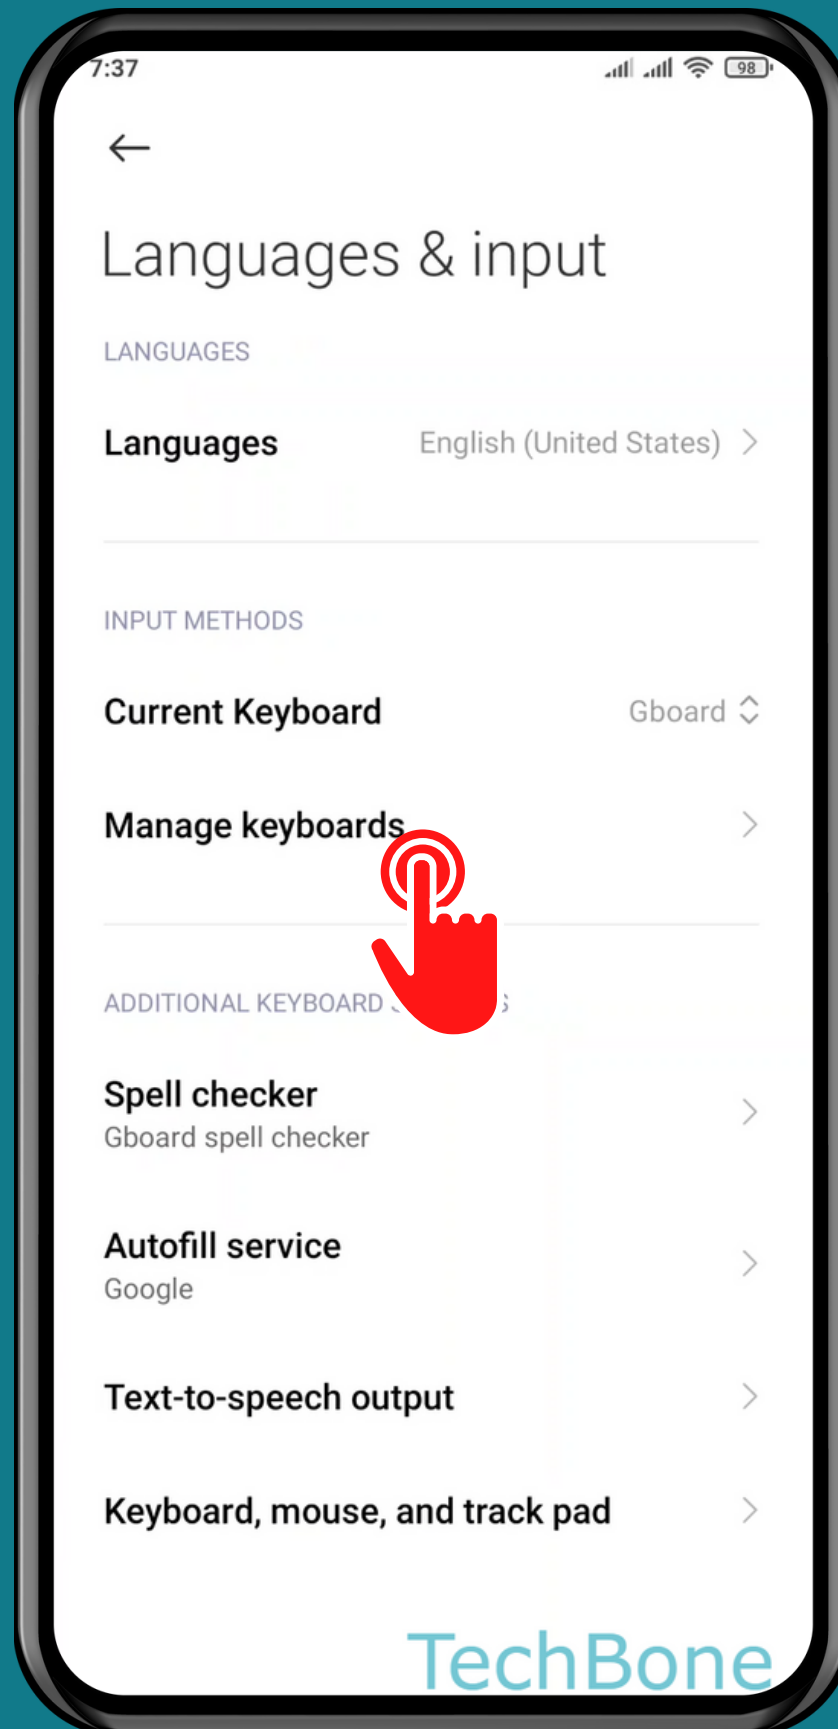

XIAOMI

Android 11 - MIUI 12

HOW TO CHANGE KEYBOARD HEIGHT

Tap on **Settings**

Tap on
Additional settings

Tap on Languages & input

Tap on
Manage keyboards

Tap on **Settings**

Tap on Preferences

Tap on Keyboard height

Choose an **option**

Done!