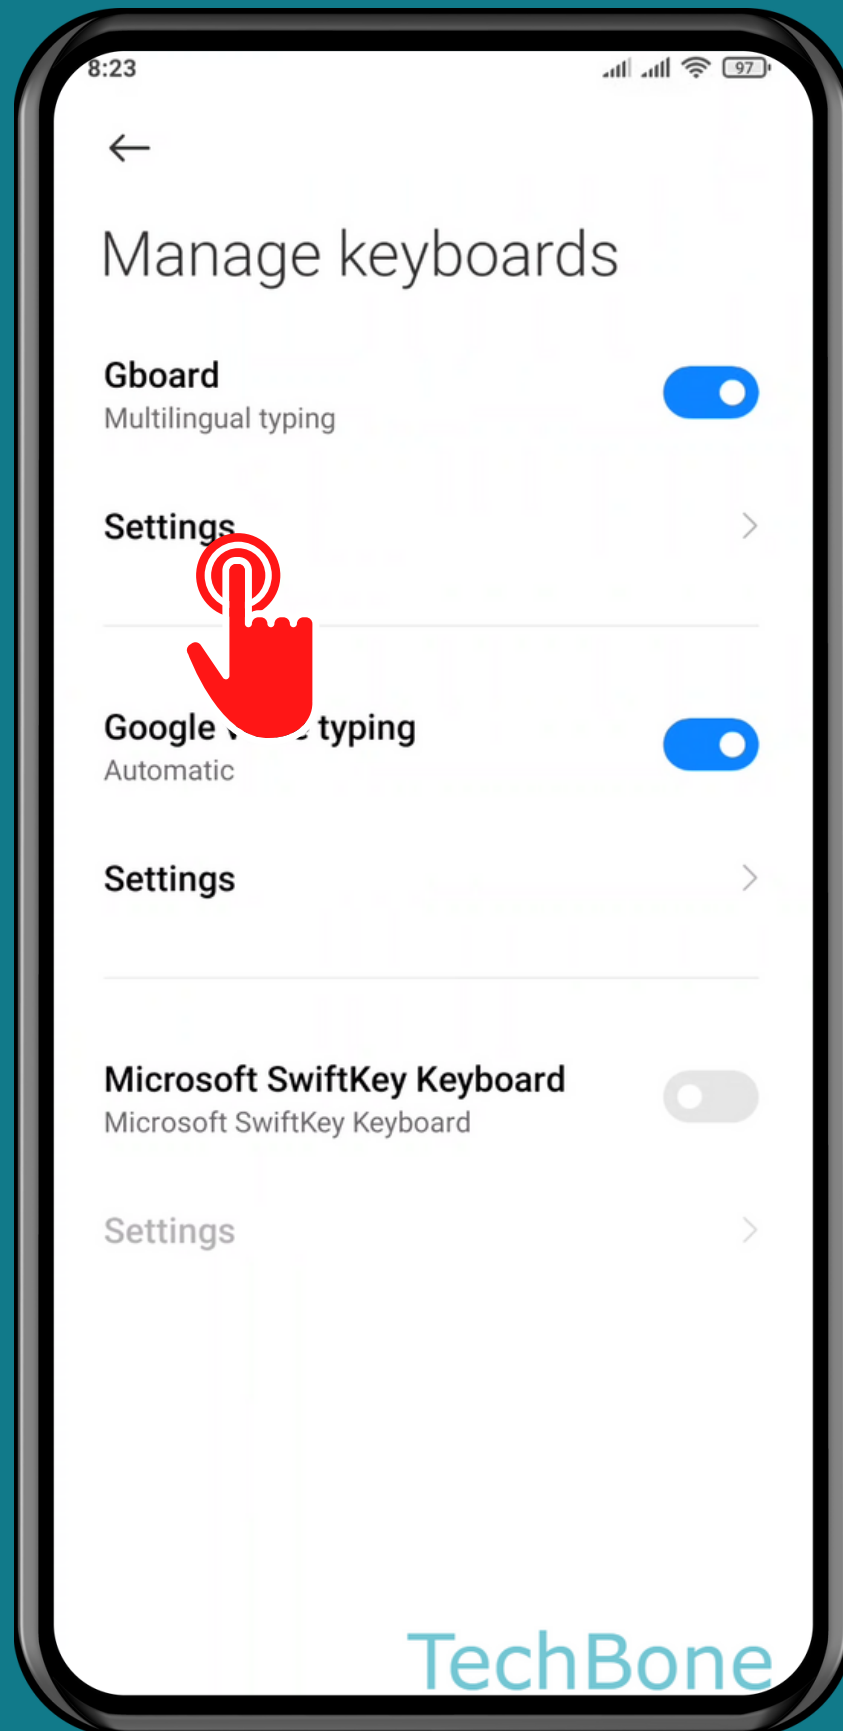

XIAOMI

Android 11 - MIUI 12

HOW TO CHANGE KEYBOARD HEIGHT

Tap on **Settings**

Tap on
Additional settings

Tap on Languages & input

Tap on
Manage keyboards

Tap on **Settings**

Tap on Preferences

Tap on Keyboard height

Choose an **option**

Done!