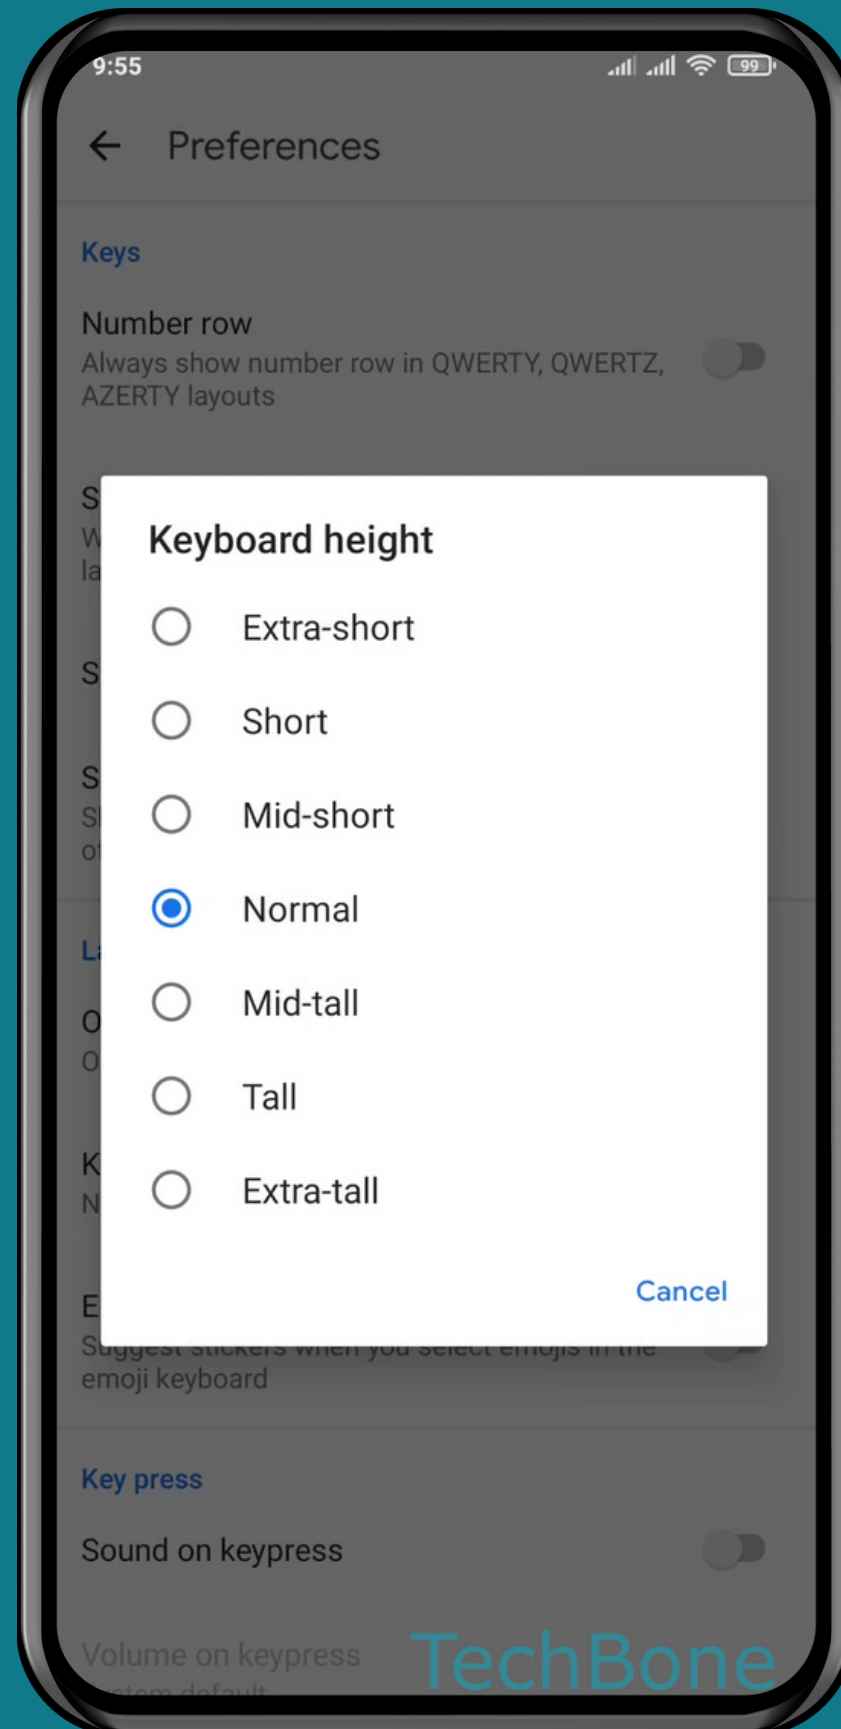

XIAOMI

Android 11 - MIUI 12

HOW TO CHANGE KEYBOARD HEIGHT

Tap on **Settings**

Tap on
Additional settings

Tap on Languages & input

Tap on
Manage keyboards

Tap on **Settings**

Tap on Preferences

Tap on Keyboard height

Choose an **option**

Done!