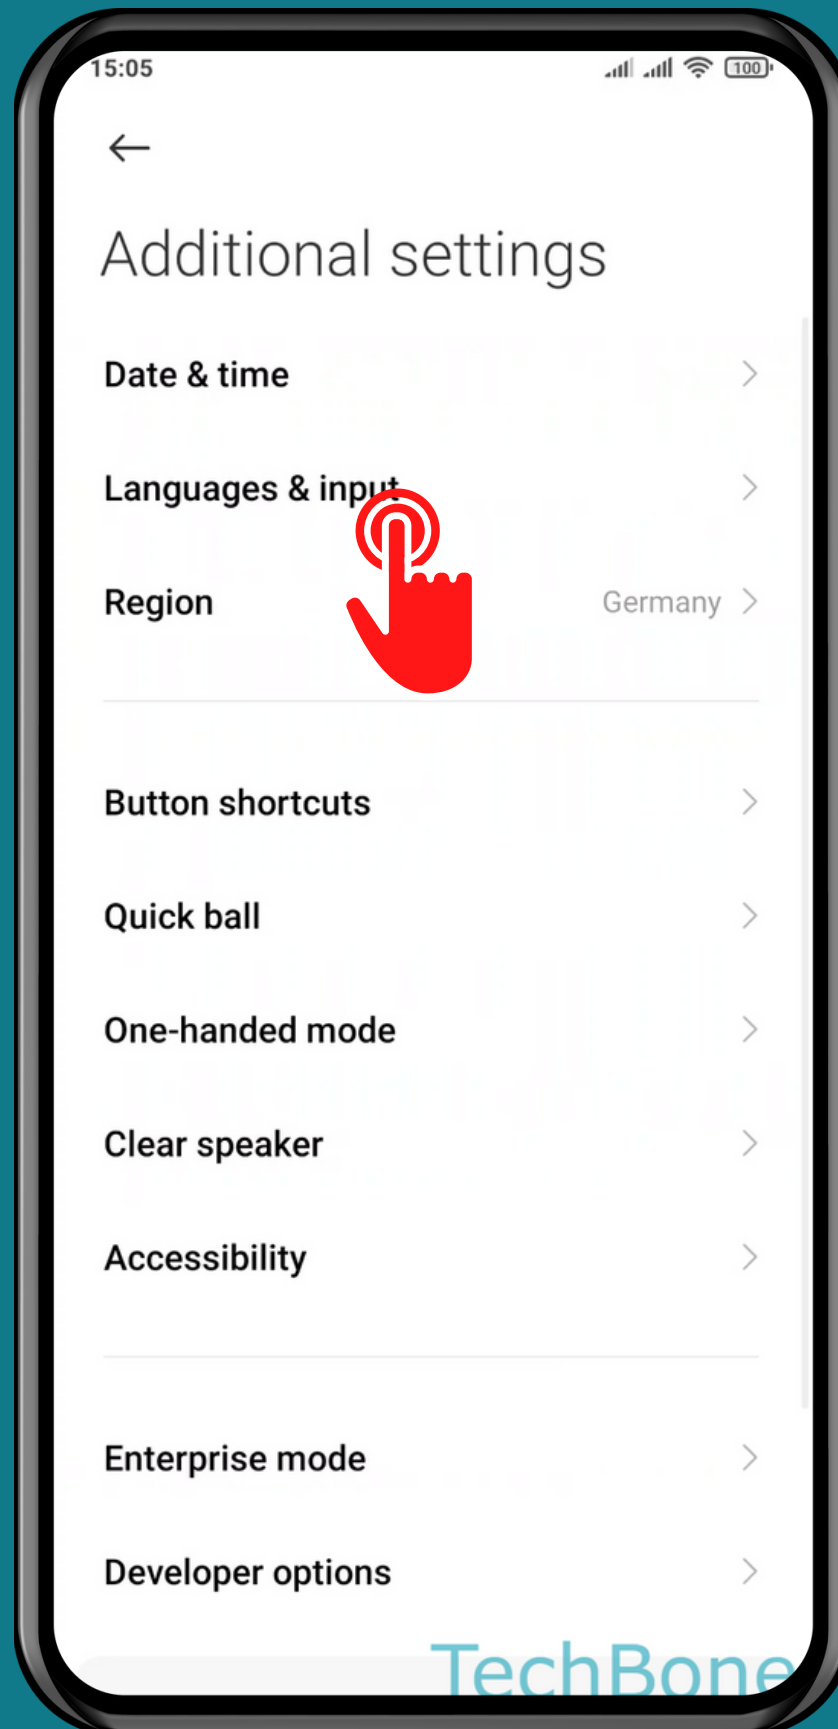

XIAOMI

Android 11 - MIUI 12

HOW TO CHANGE KEYBOARD HEIGHT

Tap on **Settings**

Tap on
Additional settings

Tap on Languages & input

Tap on
Manage keyboards

Tap on **Settings**

Tap on Preferences

Tap on Keyboard height

Choose an **option**

Done!