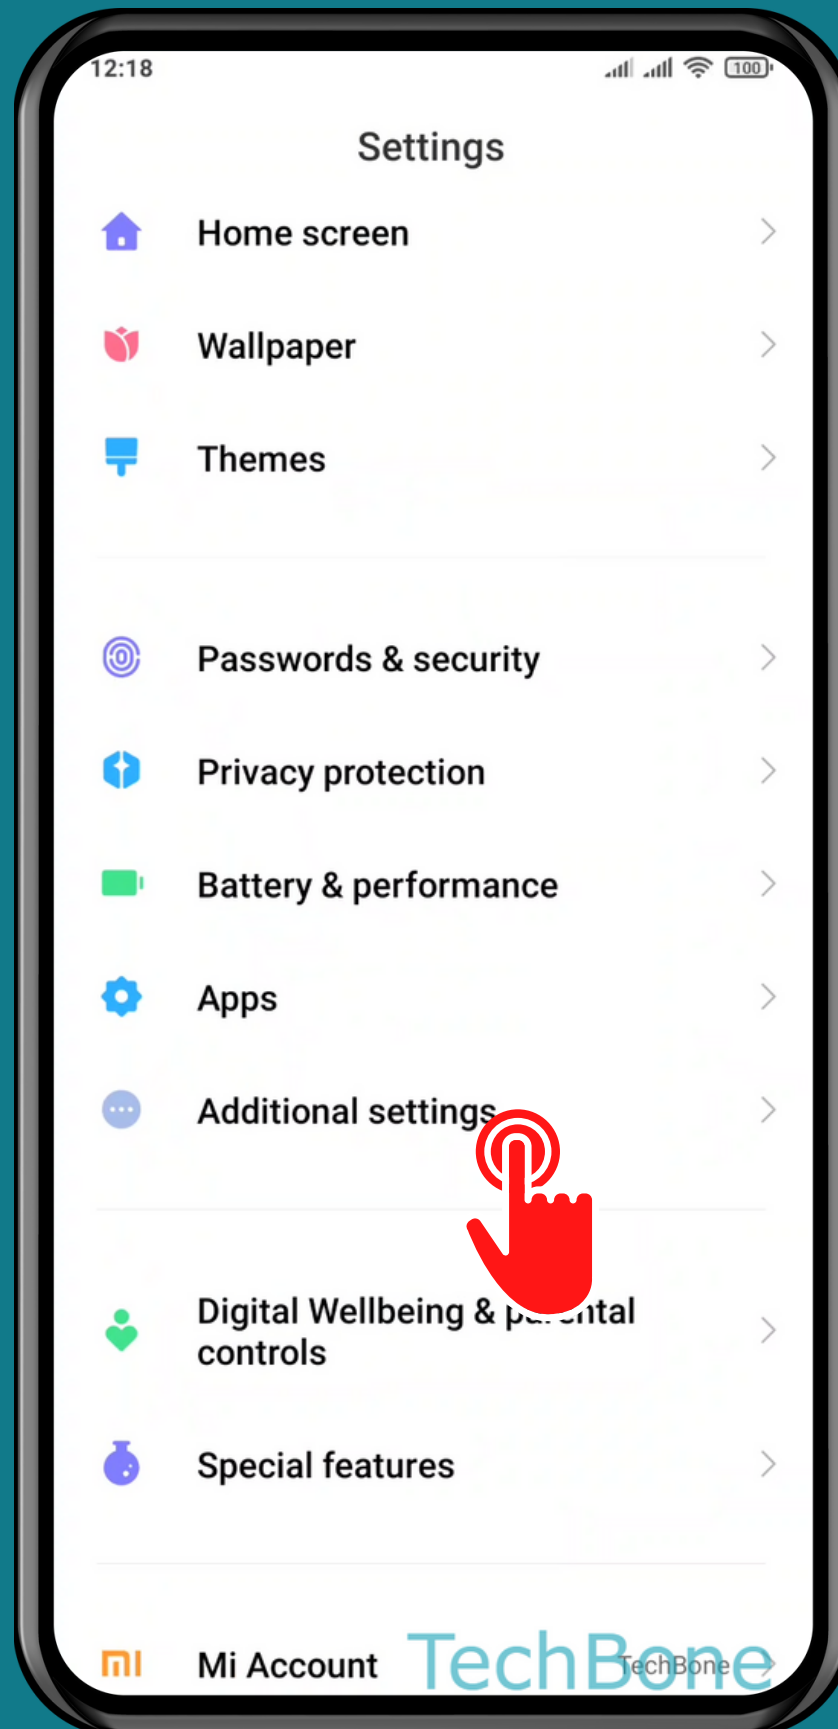

XIAOMI

Android 11 - MIUI 12

HOW TO CHANGE KEYBOARD HEIGHT

Tap on **Settings**

Tap on
Additional settings

Tap on Languages & input

Tap on
Manage keyboards

Tap on **Settings**

Tap on Preferences

Tap on Keyboard height

Choose an **option**

Done!