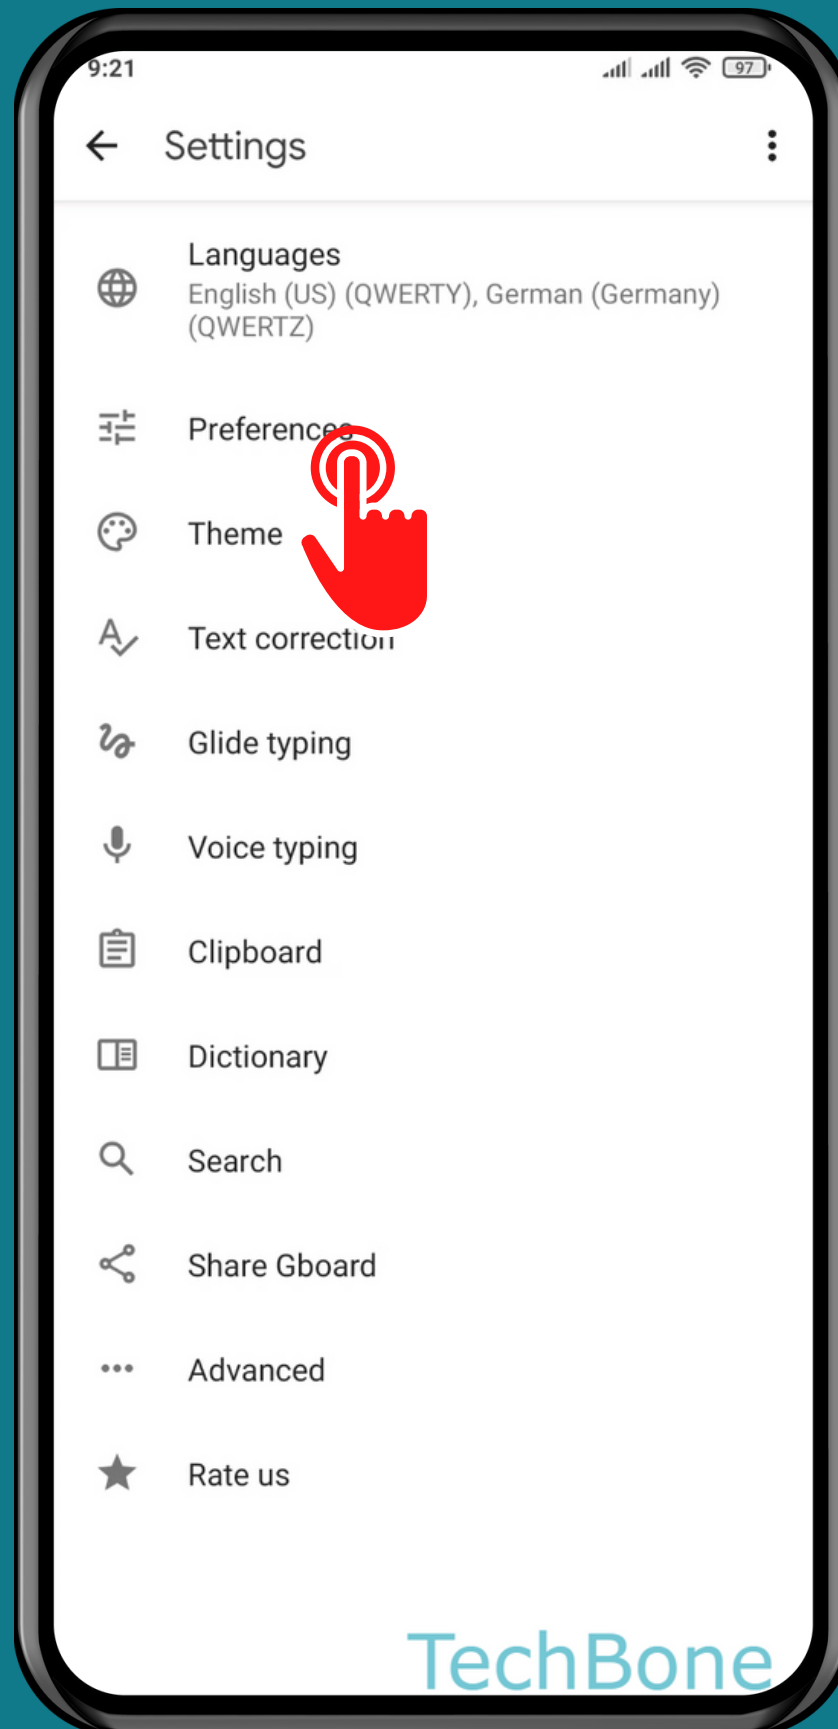

XIAOMI

Android 11 - MIUI 12

HOW TO CHANGE KEYBOARD HEIGHT

Tap on **Settings**

Tap on
Additional settings

Tap on Languages & input

Tap on
Manage keyboards

Tap on **Settings**

Tap on Preferences

Tap on Keyboard height

Choose an **option**

Done!