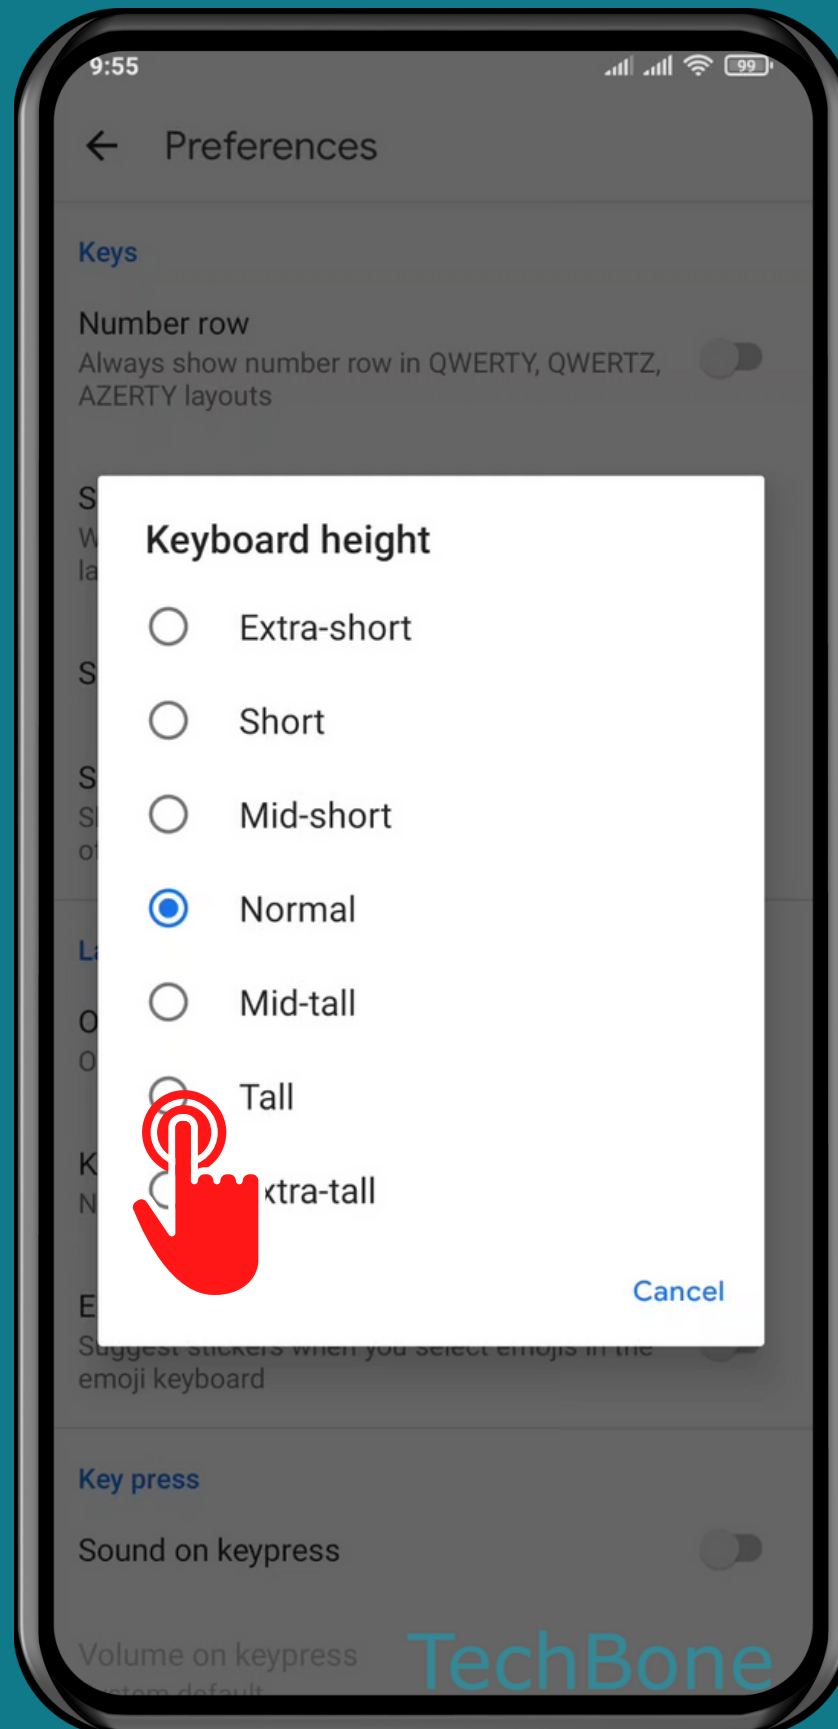

XIAOMI

Android 11 - MIUI 12

HOW TO CHANGE KEYBOARD HEIGHT

Tap on **Settings**

Tap on
Additional settings

Tap on Languages & input

Tap on
Manage keyboards

Tap on **Settings**

Tap on Preferences

Tap on Keyboard height

Choose an **option**

Done!