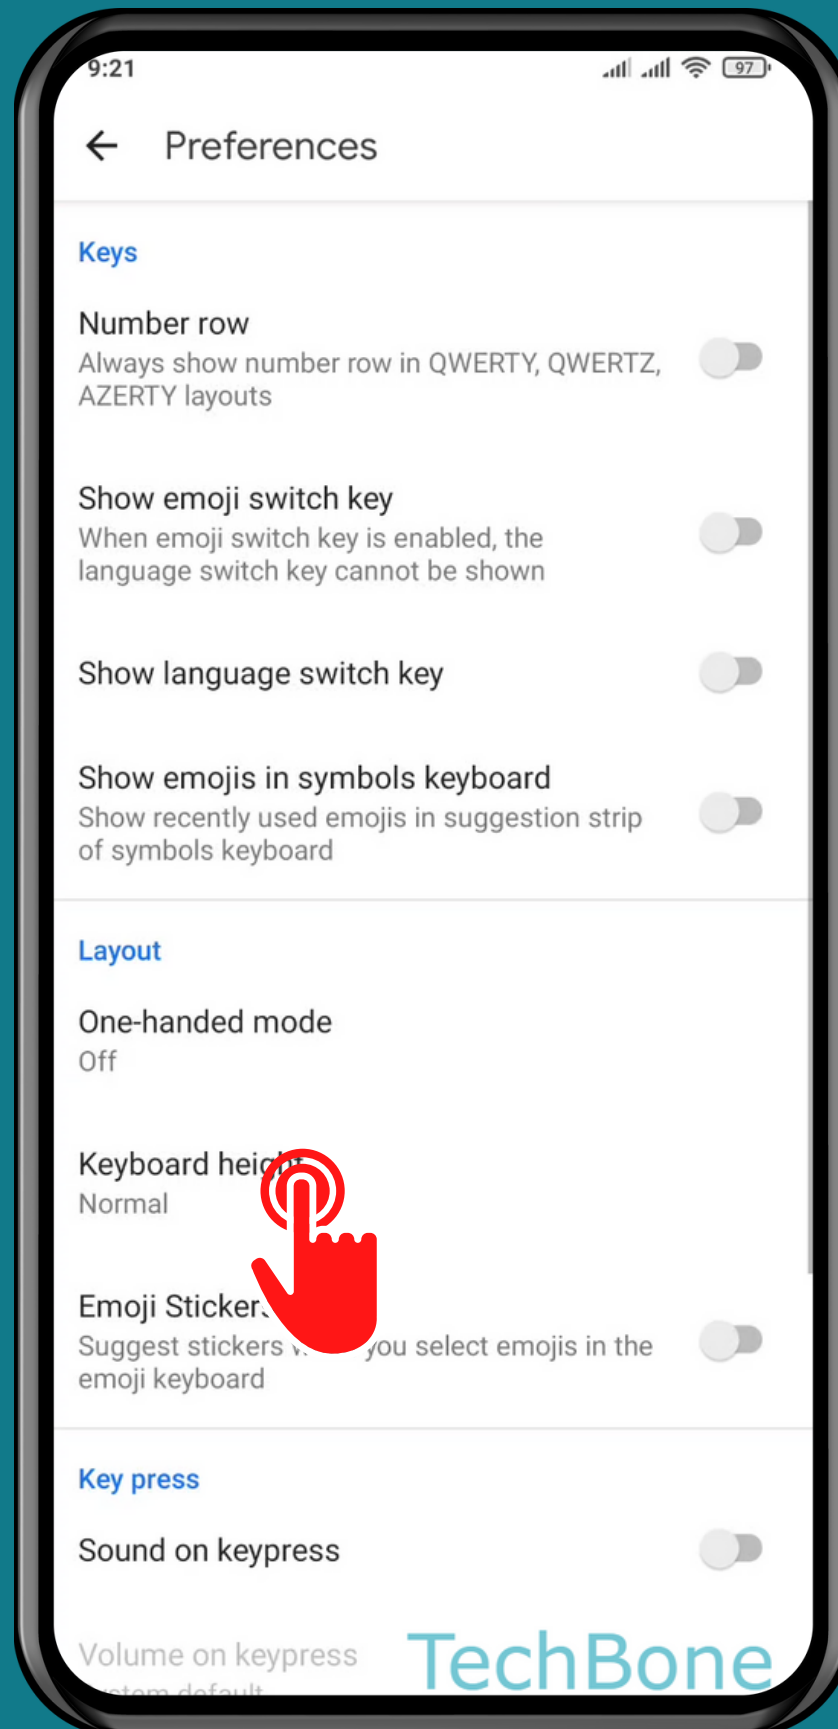

XIAOMI

Android 11 - MIUI 12

HOW TO CHANGE KEYBOARD HEIGHT

Tap on **Settings**

Tap on
Additional settings

Tap on Languages & input

Tap on
Manage keyboards

Tap on **Settings**

Tap on Preferences

Tap on Keyboard height

Choose an **option**

Done!