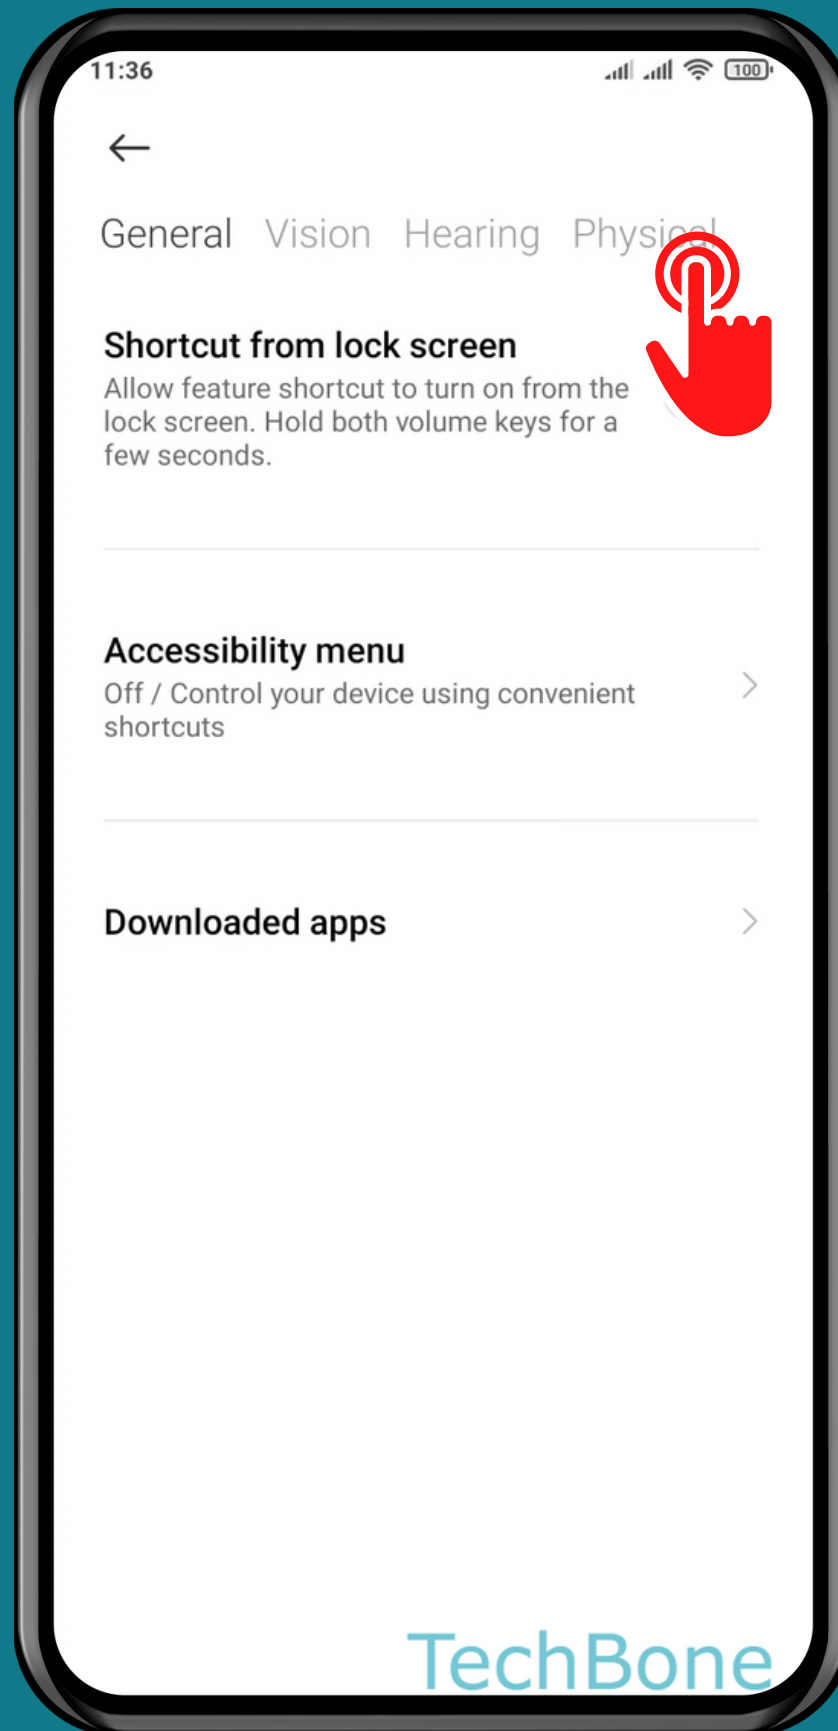

XIAOMI

Android 11 - MIUI 12

HOW TO TURN ON/OFF LARGE MOUSE POINTER

Tap on **Settings**

Tap on Additional settings

Tap on Accessibility

Tap on **Physical**

Turn On/Off Large mouse pointer