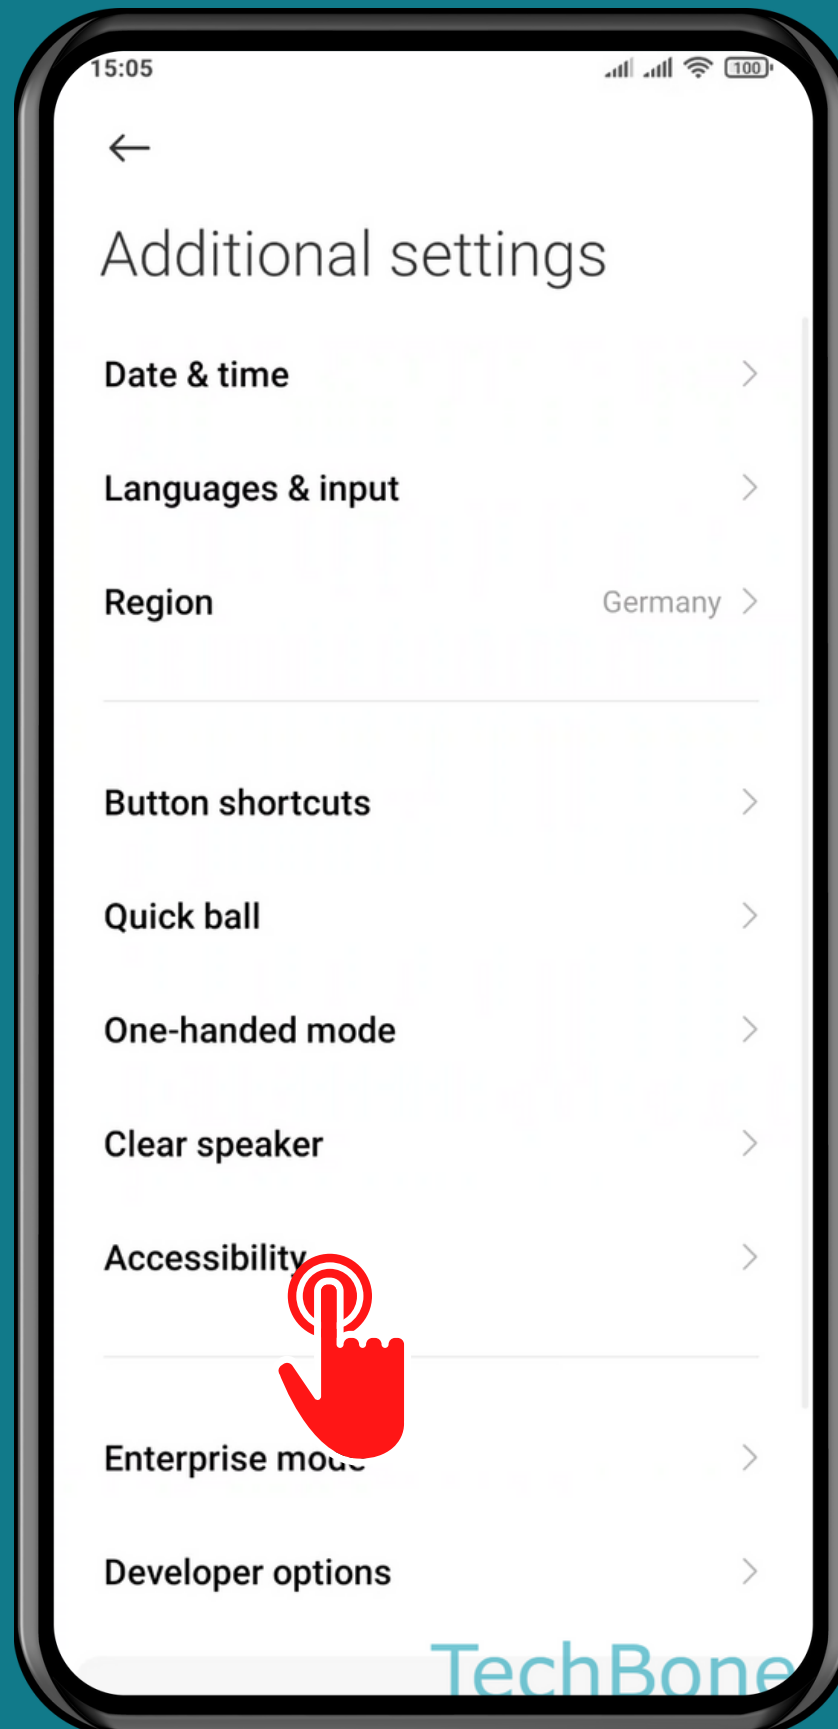

XIAOMI

Android 11 - MIUI 12

HOW TO TURN ON/OFF LARGE MOUSE POINTER

Tap on **Settings**

Tap on Additional settings

Tap on Accessibility

Tap on **Physical**

Turn On/Off Large mouse pointer