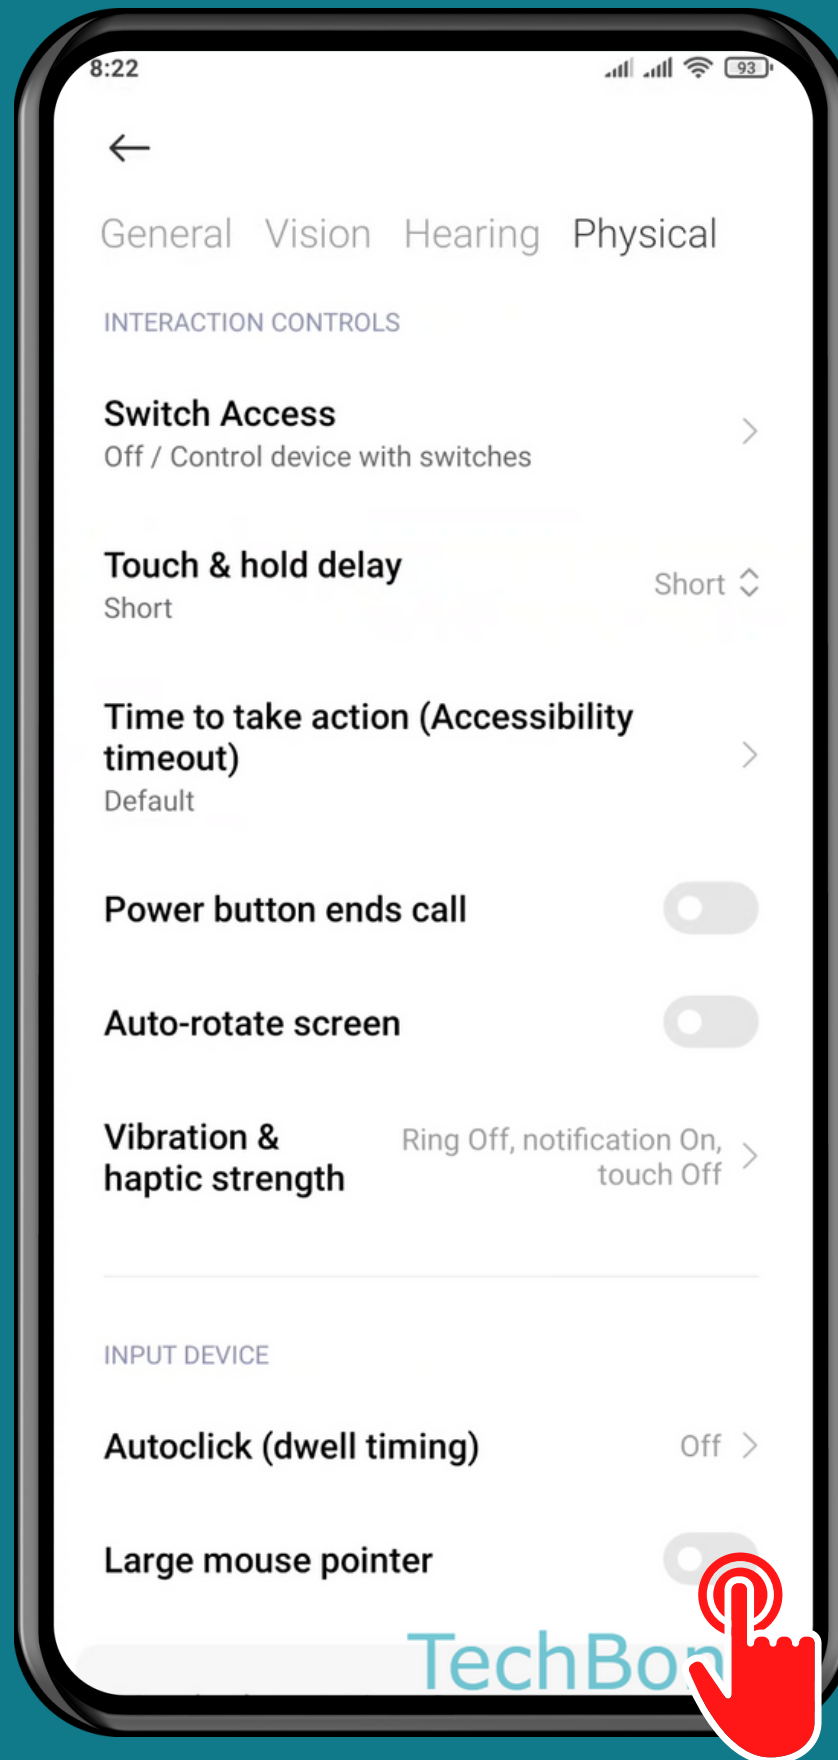

XIAOMI

Android 11 - MIUI 12

HOW TO TURN ON/OFF LARGE MOUSE POINTER

Tap on **Settings**

Tap on Additional settings

Tap on Accessibility

Tap on **Physical**

Turn On/Off Large mouse pointer