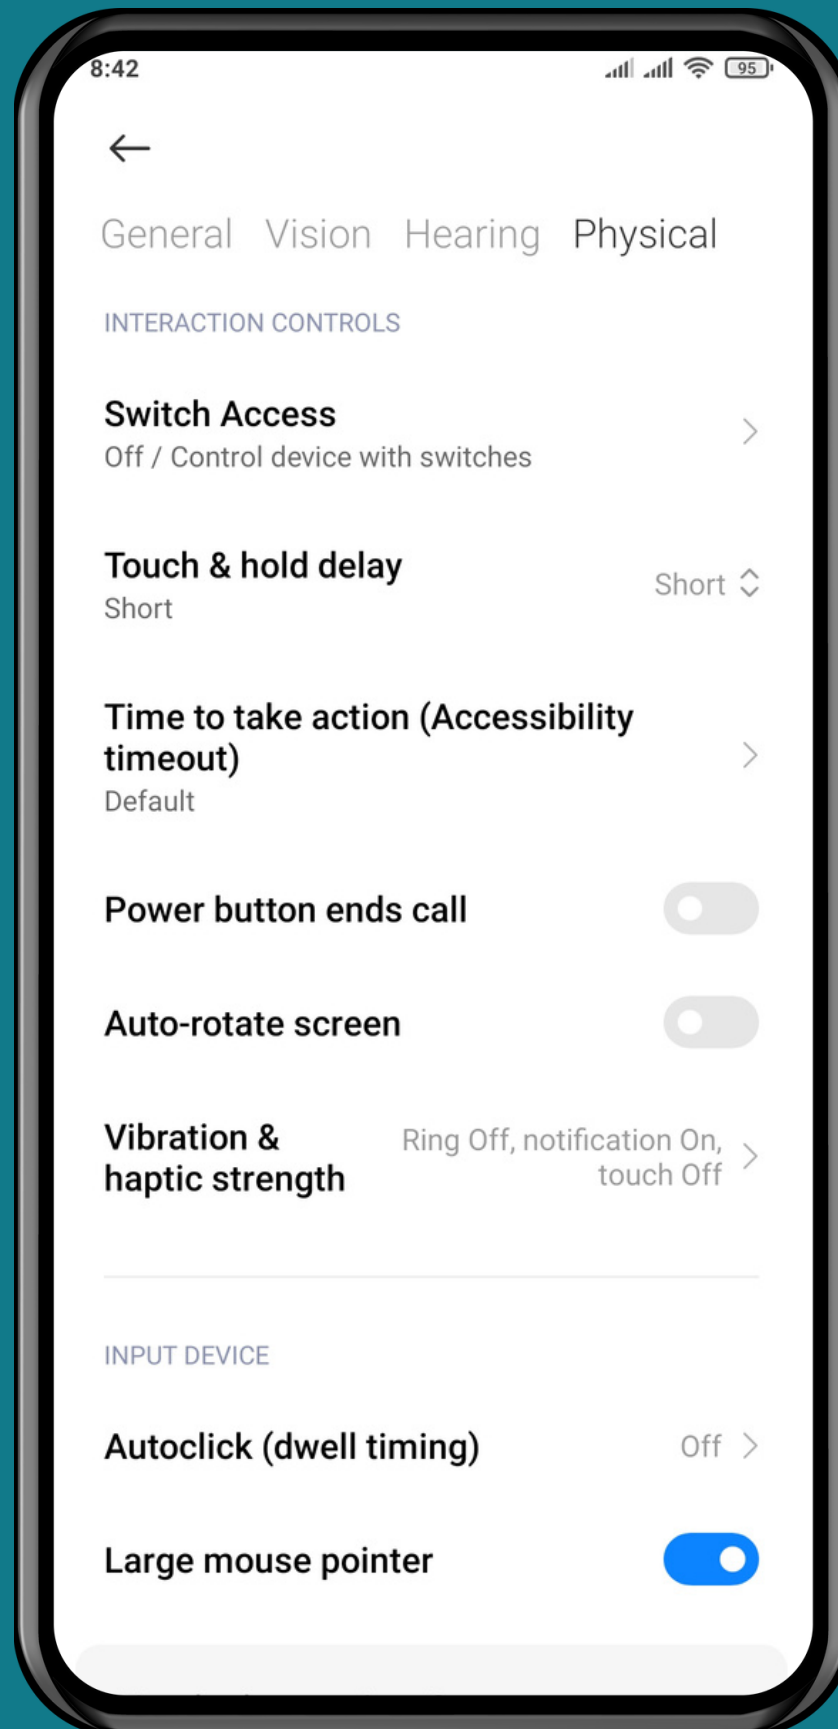

XIAOMI

Android 11 - MIUI 12

HOW TO TURN ON/OFF LARGE MOUSE POINTER

Tap on **Settings**

Tap on Additional settings

Tap on Accessibility

Tap on **Physical**

Turn On/Off Large mouse pointer