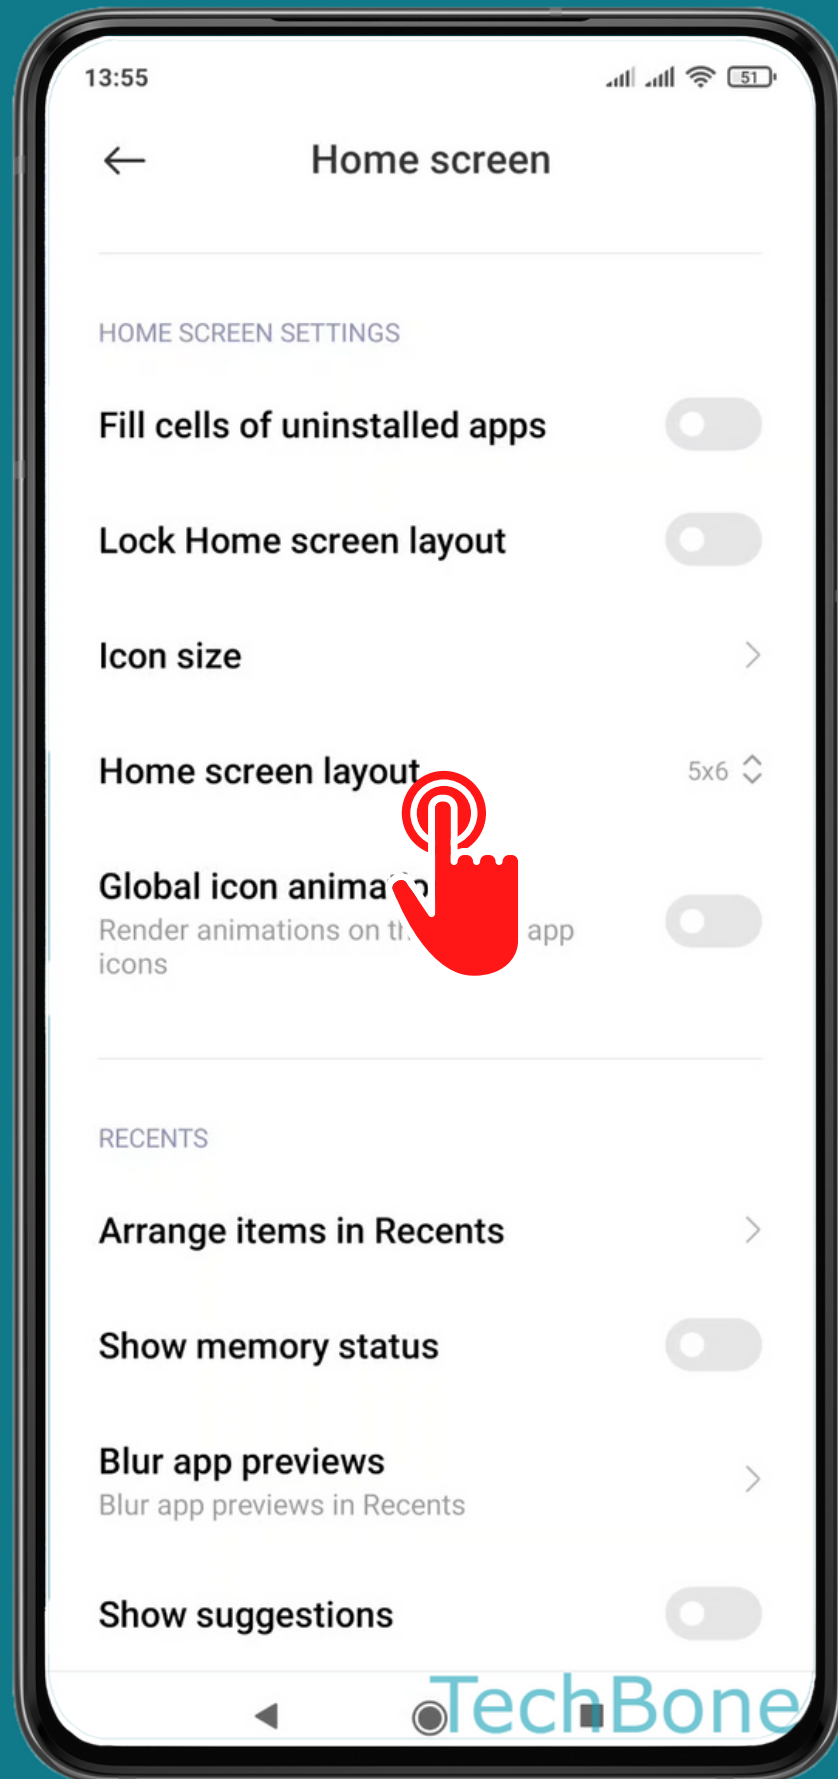

XIAOMI

Android 11 - MIUI 12

HOW TO CHANGE HOME SCREEN LAYOUT

Tap on **Settings**

Tap on
Home screen

Tap on Home screen layout

Set the Home screen layout

Done!