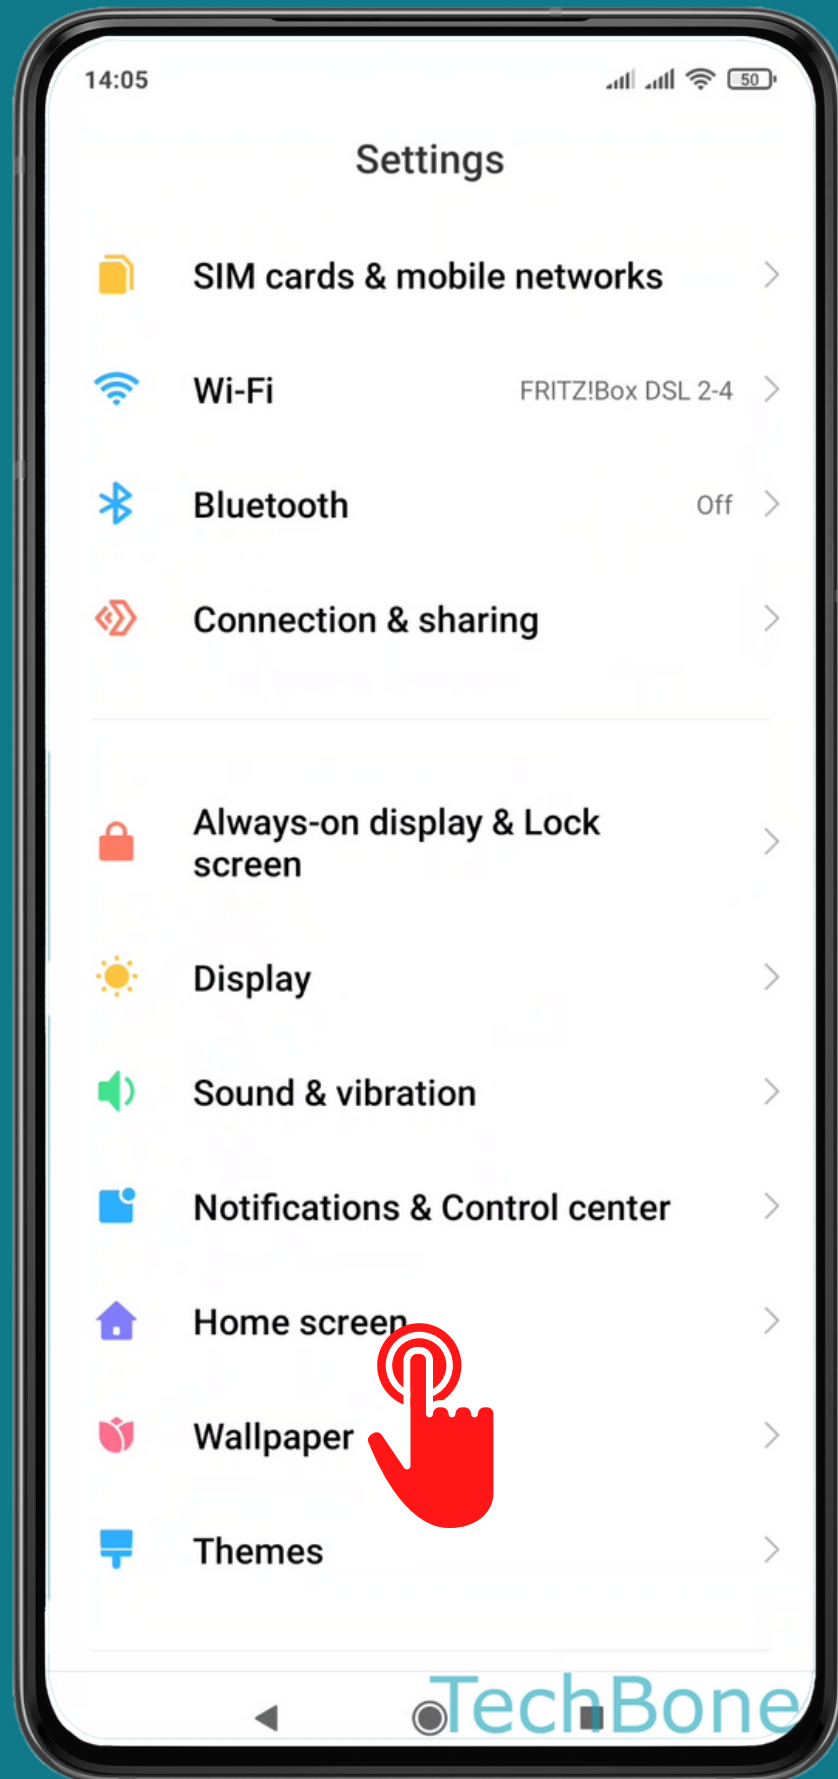

XIAOMI

Android 11 - MIUI 12

HOW TO CHANGE HOME SCREEN LAYOUT

Tap on **Settings**

Tap on
Home screen

Tap on Home screen layout

Set the Home screen layout

Done!