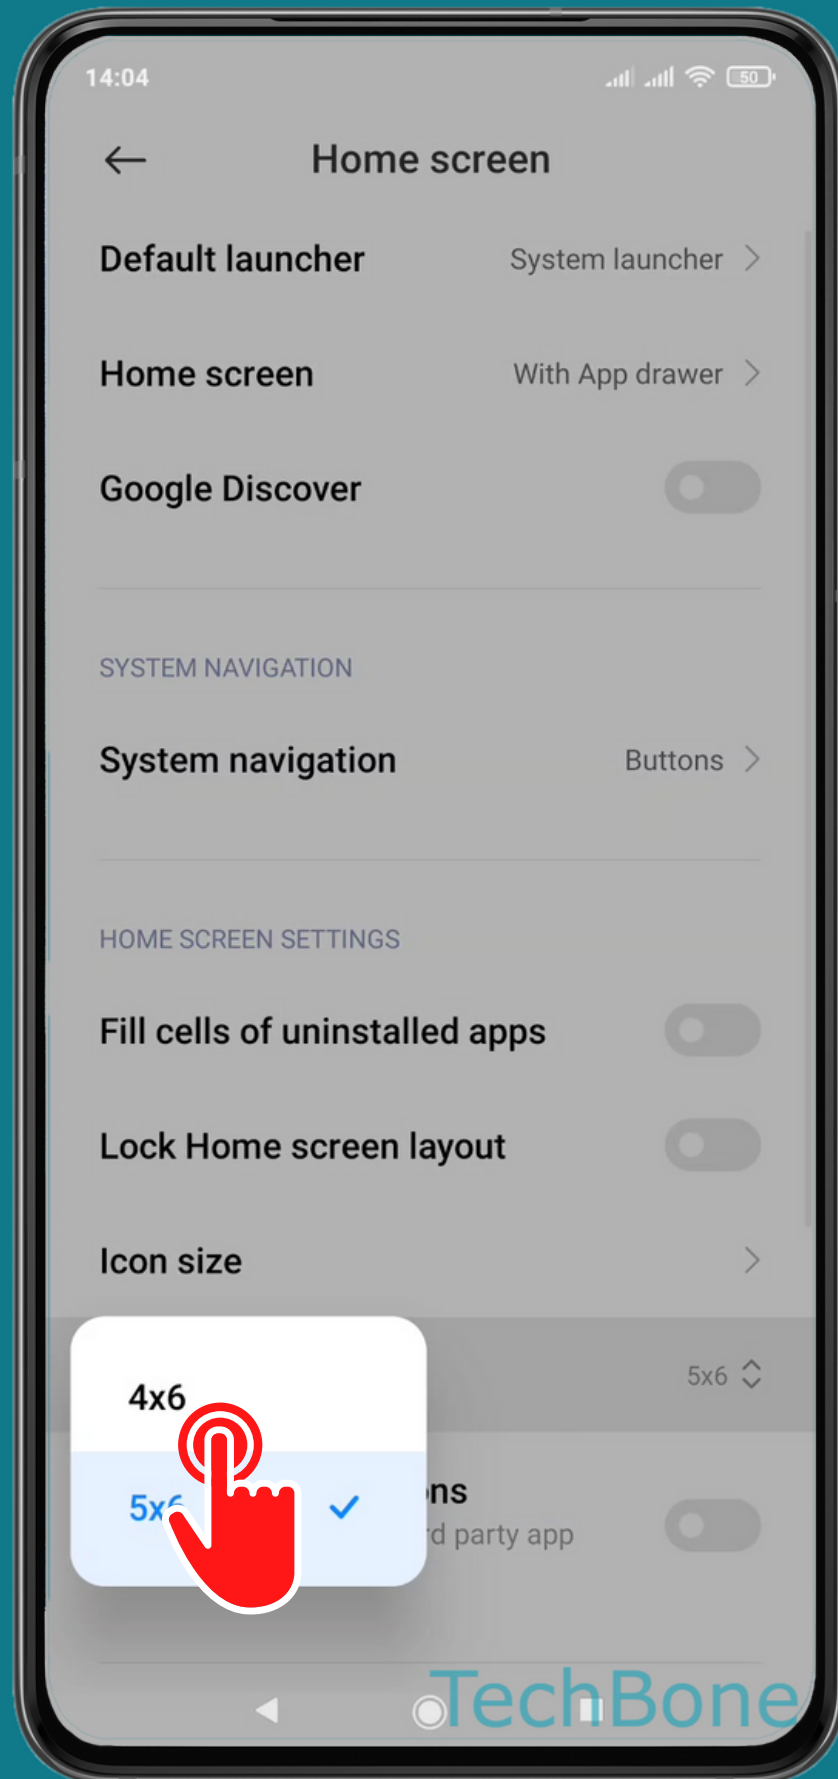

XIAOMI

Android 11 - MIUI 12

HOW TO CHANGE HOME SCREEN LAYOUT

Tap on **Settings**

Tap on
Home screen

Tap on Home screen layout

Set the Home screen layout

Done!