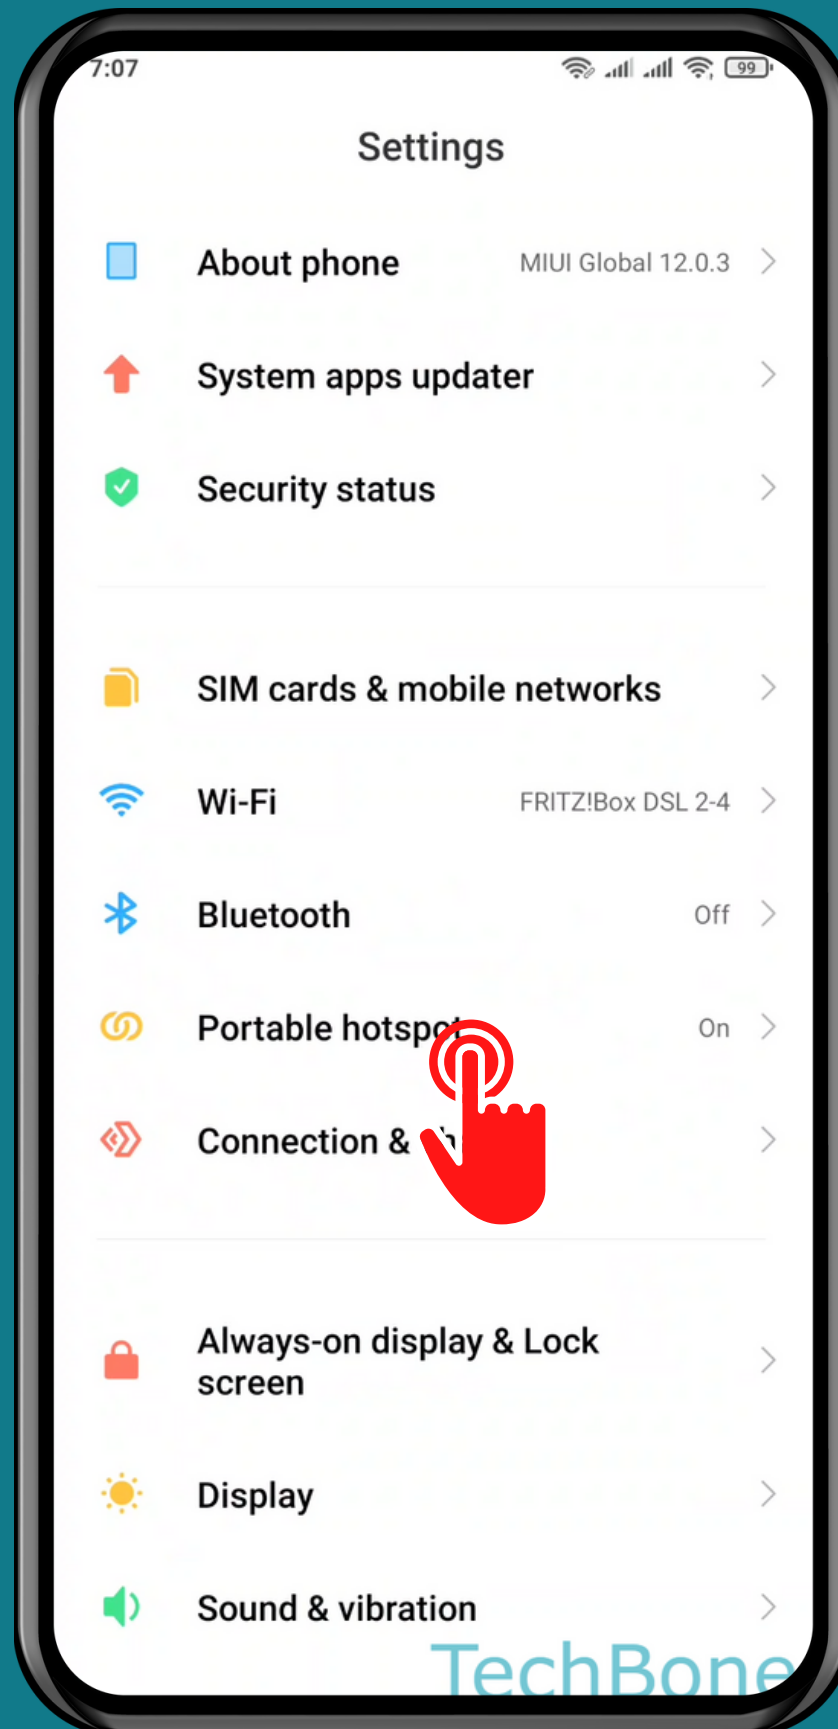

# HOW TO SET A LIMIT OF CONNECTED DEVICES (PORTABLE HOTSPOT)

Tap on **Settings**

Tap on  
Portable hotspot

# Tap on Connected devices

Tap on  
Limit of connected  
devices