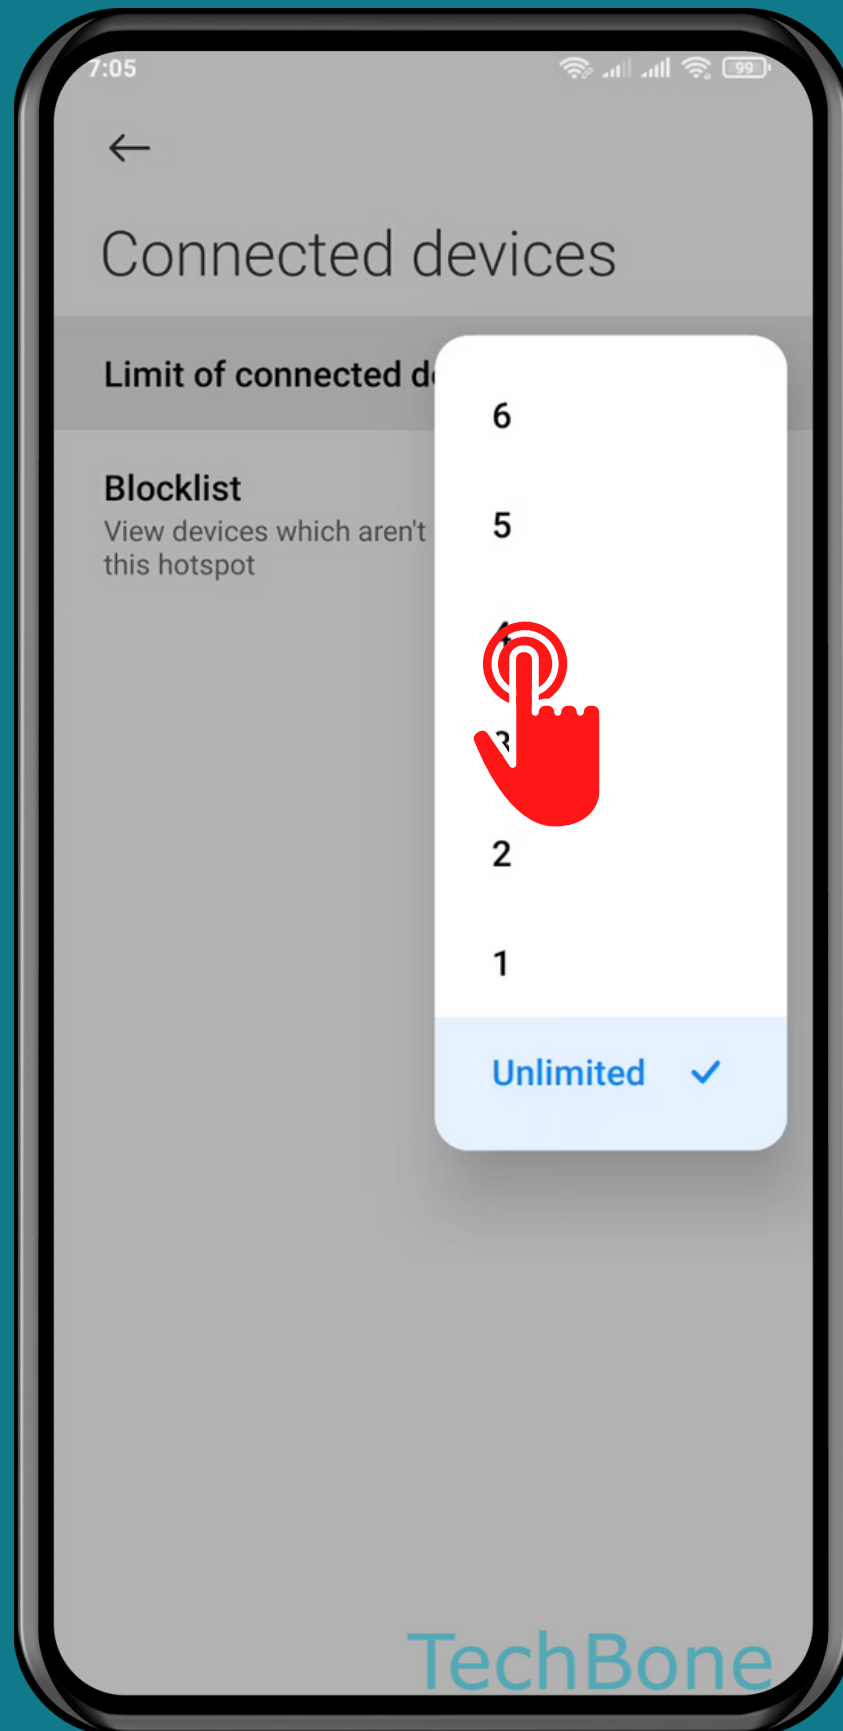

# HOW TO SET A LIMIT OF CONNECTED DEVICES (PORTABLE HOTSPOT)

Tap on **Settings**

Tap on  
Portable hotspot

# Tap on Connected devices

Tap on  
Limit of connected  
devices