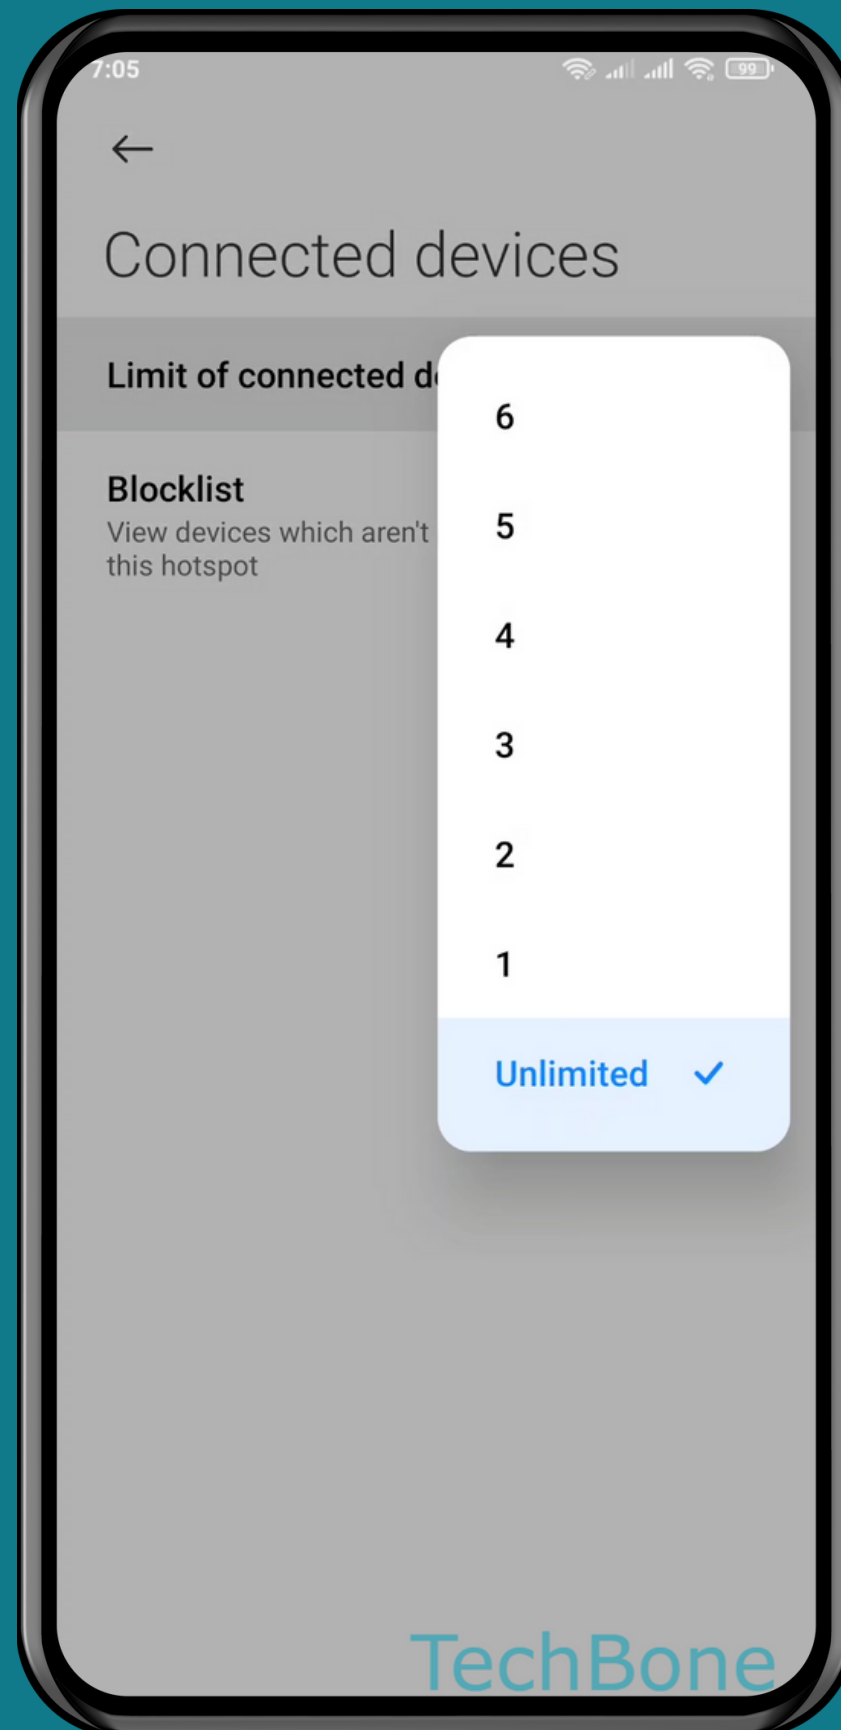

XIAOMI

Android 11 - MIUI 12

# HOW TO SET A LIMIT OF CONNECTED DEVICES (PORTABLE HOTSPOT)

Tap on **Settings**

Tap on  
Portable hotspot