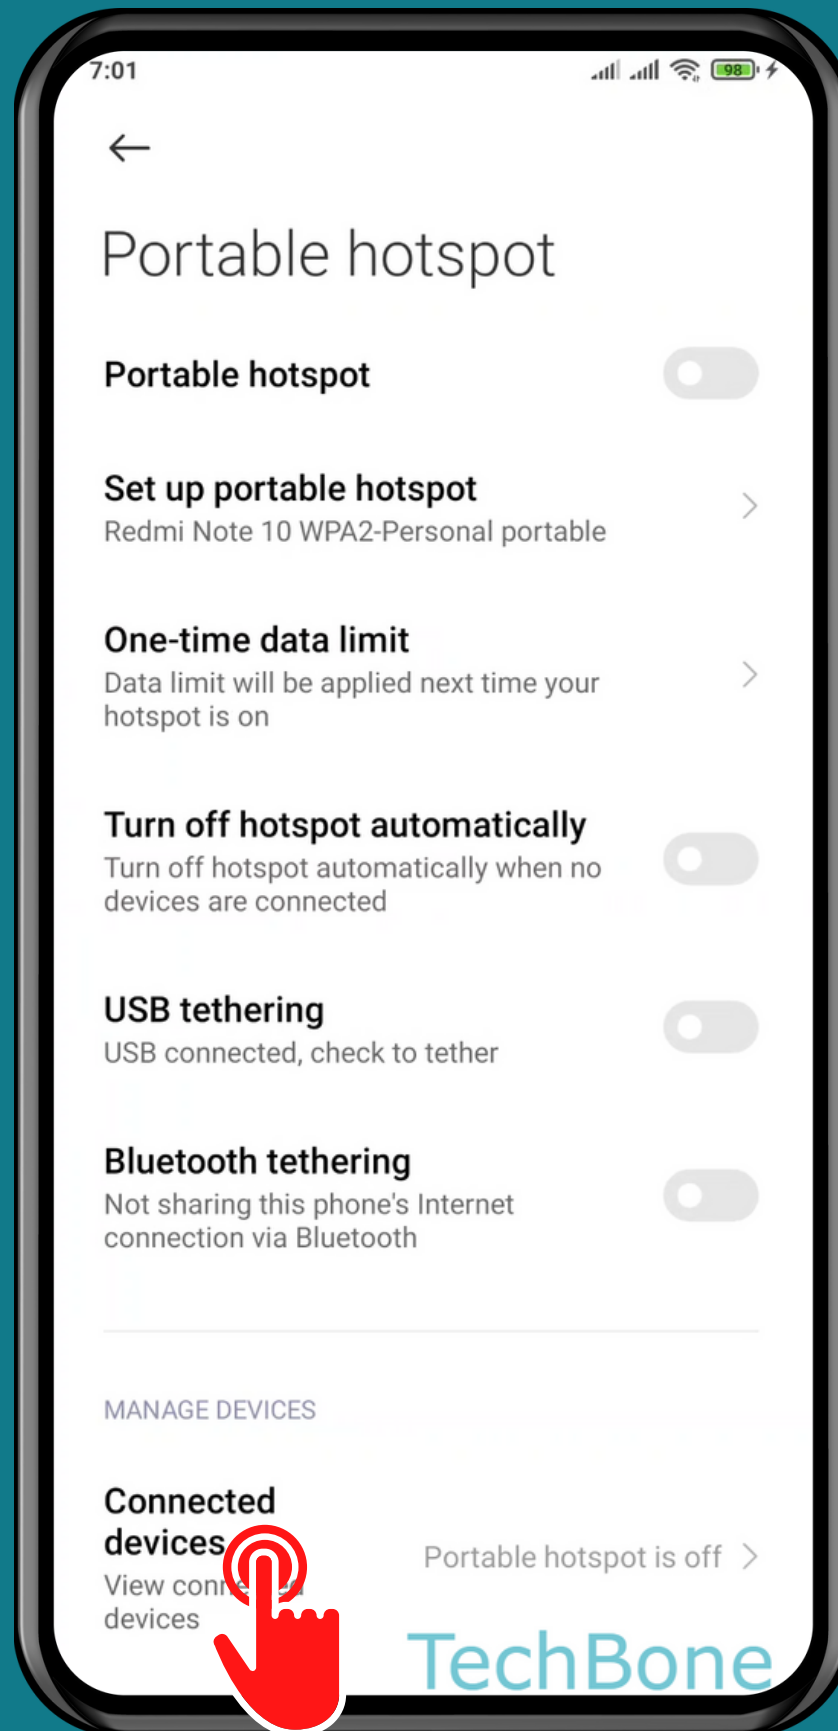

# HOW TO SET A LIMIT OF CONNECTED DEVICES (PORTABLE HOTSPOT)

Tap on **Settings**

Tap on  
Portable hotspot

# Tap on Connected devices

Tap on  
Limit of connected  
devices