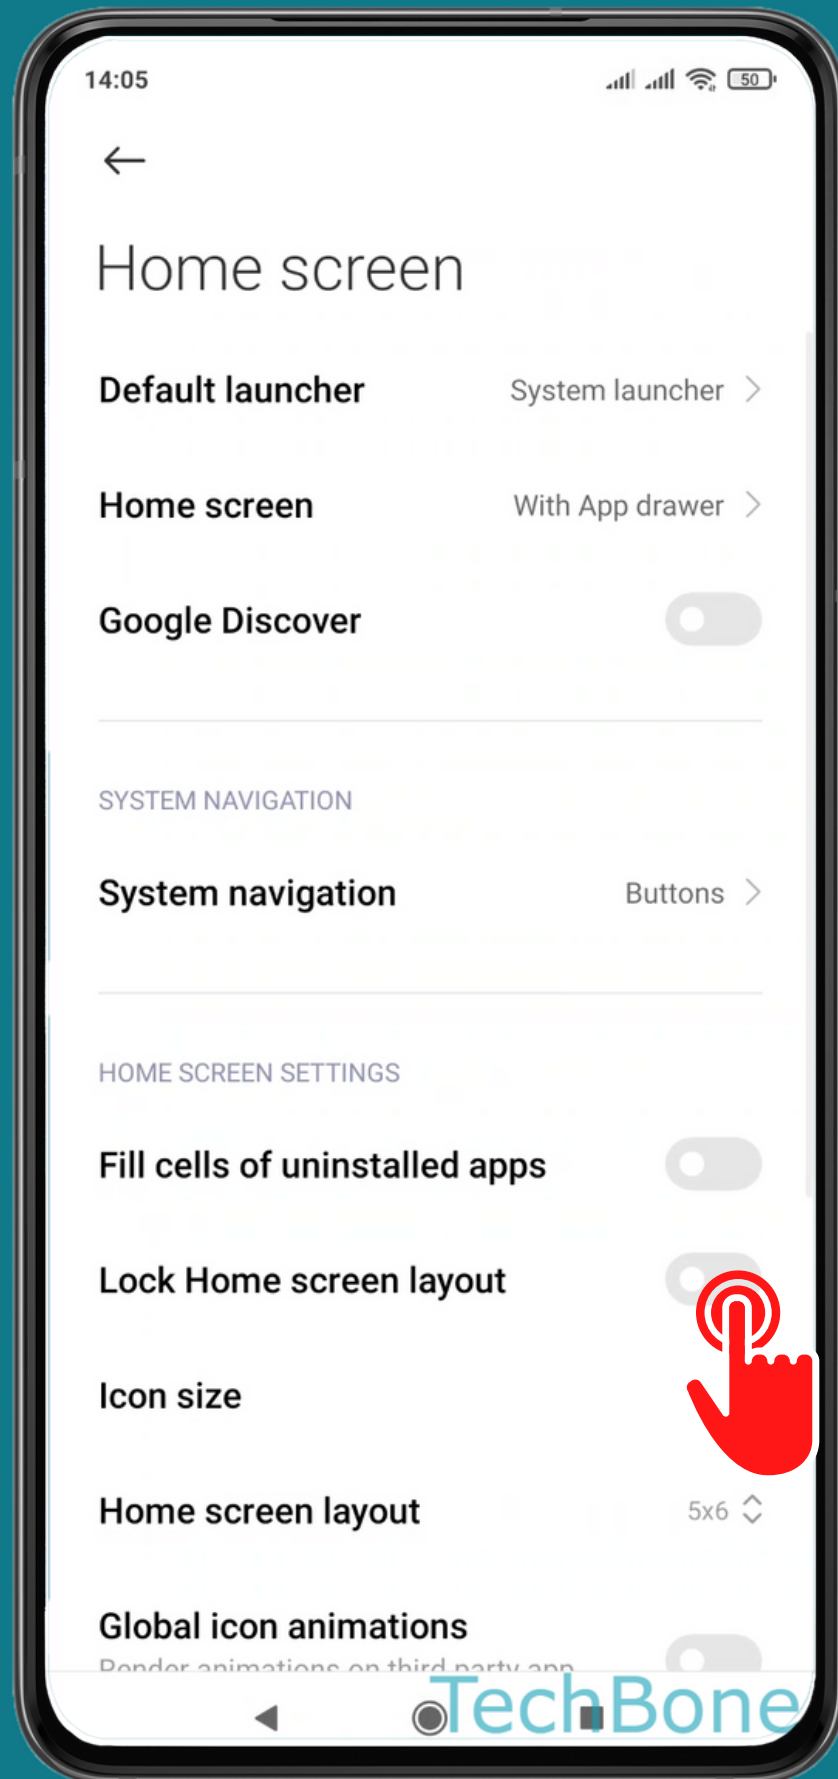

XIAOMI

Android 11 - MIUI 12

# HOW TO LOCK HOME SCREEN LAYOUT

Tap on **Settings**

Tap on  
Home screen

# Enable or disable Lock Home screen layout

Done!