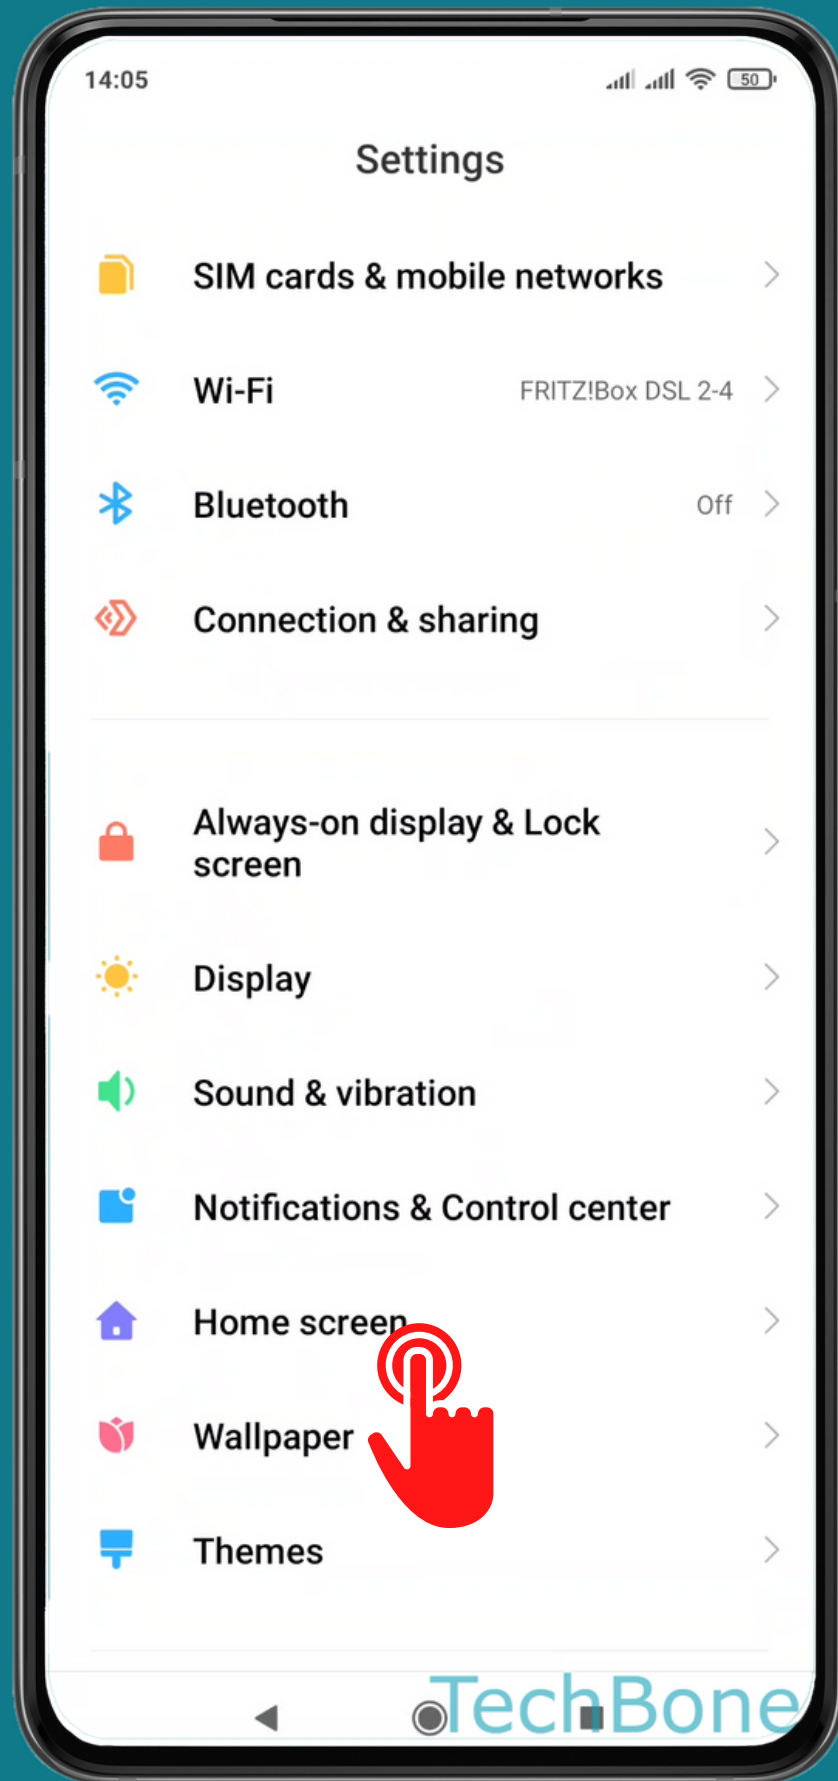

# HOW TO LOCK HOME SCREEN LAYOUT

Tap on **Settings**

Tap on  
Home screen

# Enable or disable Lock Home screen layout

Done!