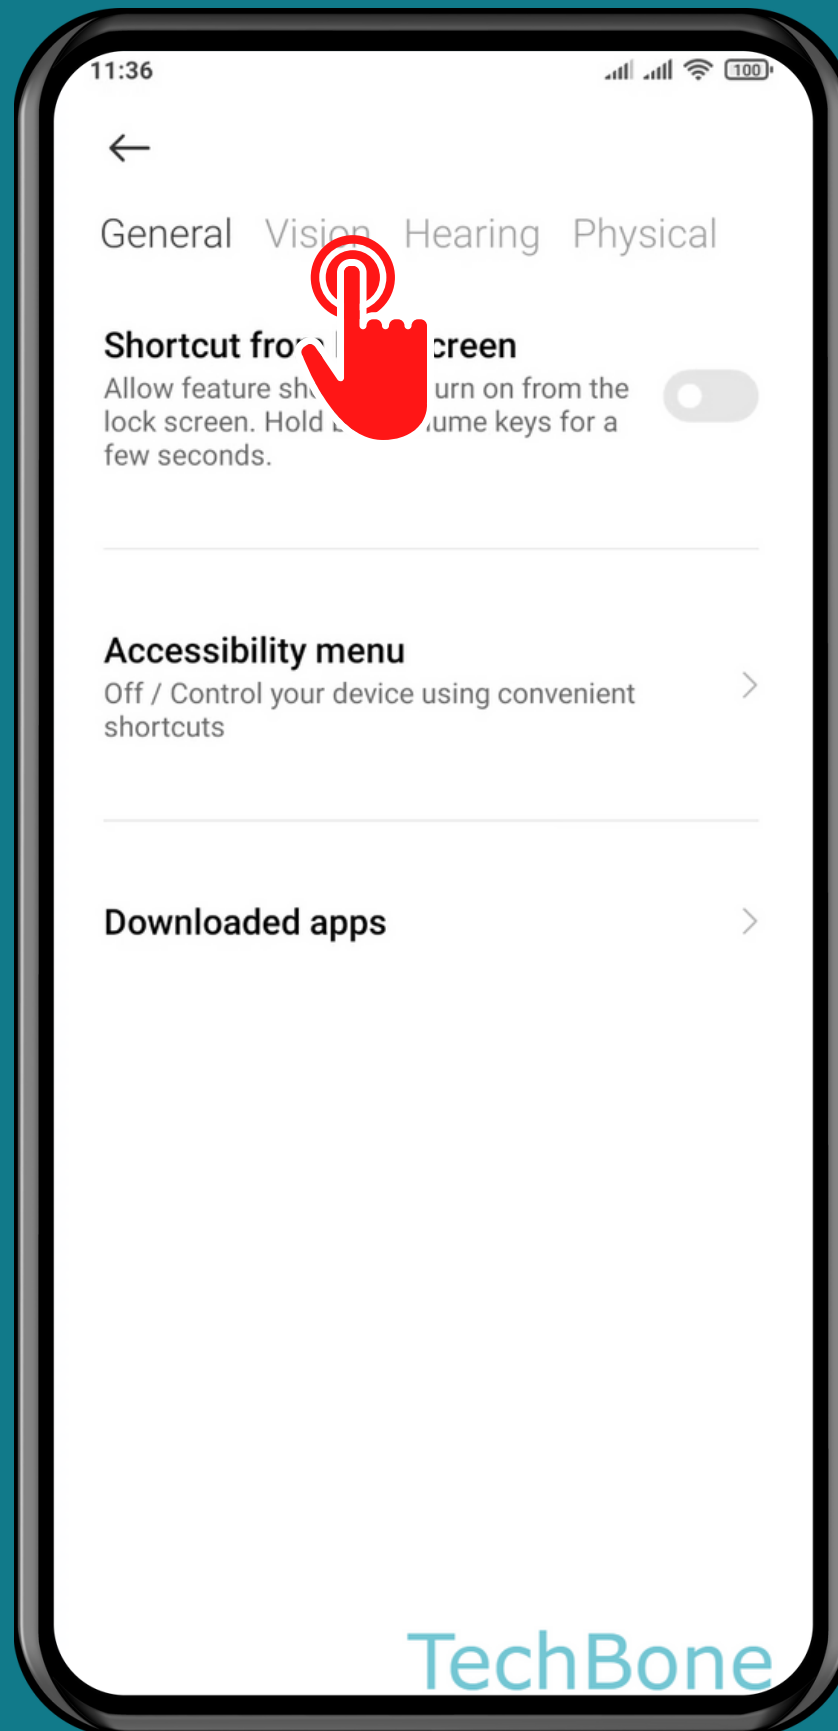

# HOW TO TURN ON/OFF MAGNIFICATION

Tap on **Settings**

# Tap on Additional settings

# Tap on Accessibility