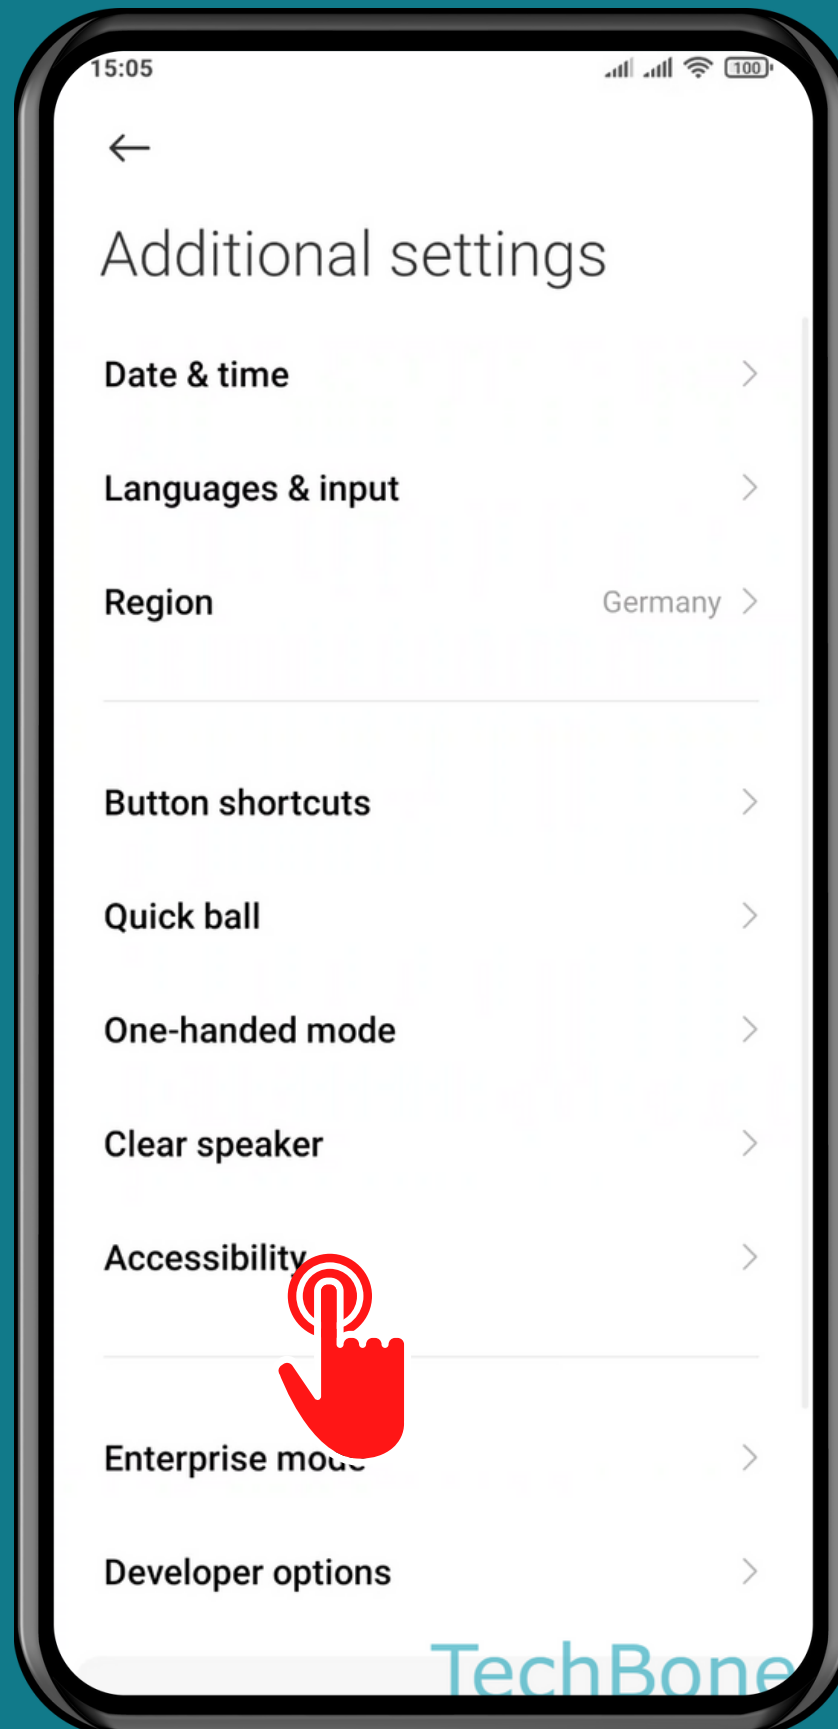

# HOW TO TURN ON/OFF MAGNIFICATION

Tap on **Settings**

# Tap on Additional settings

# Tap on Accessibility