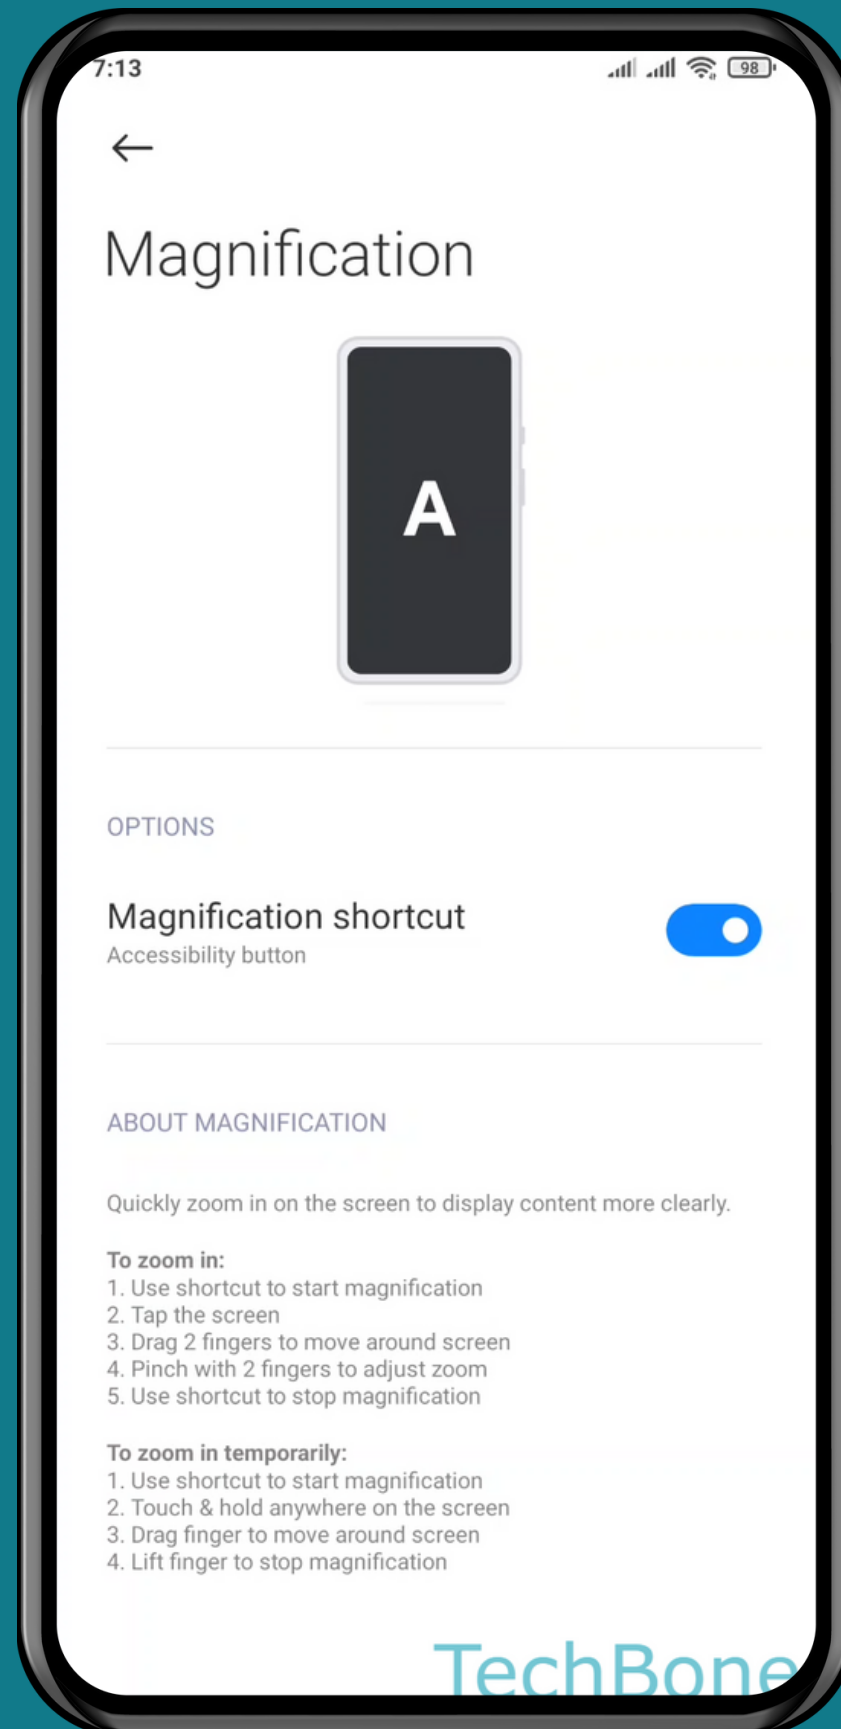

# HOW TO TURN ON/OFF MAGNIFICATION

Tap on **Settings**

# Tap on Additional settings

# Tap on Accessibility

# Tap on Vision