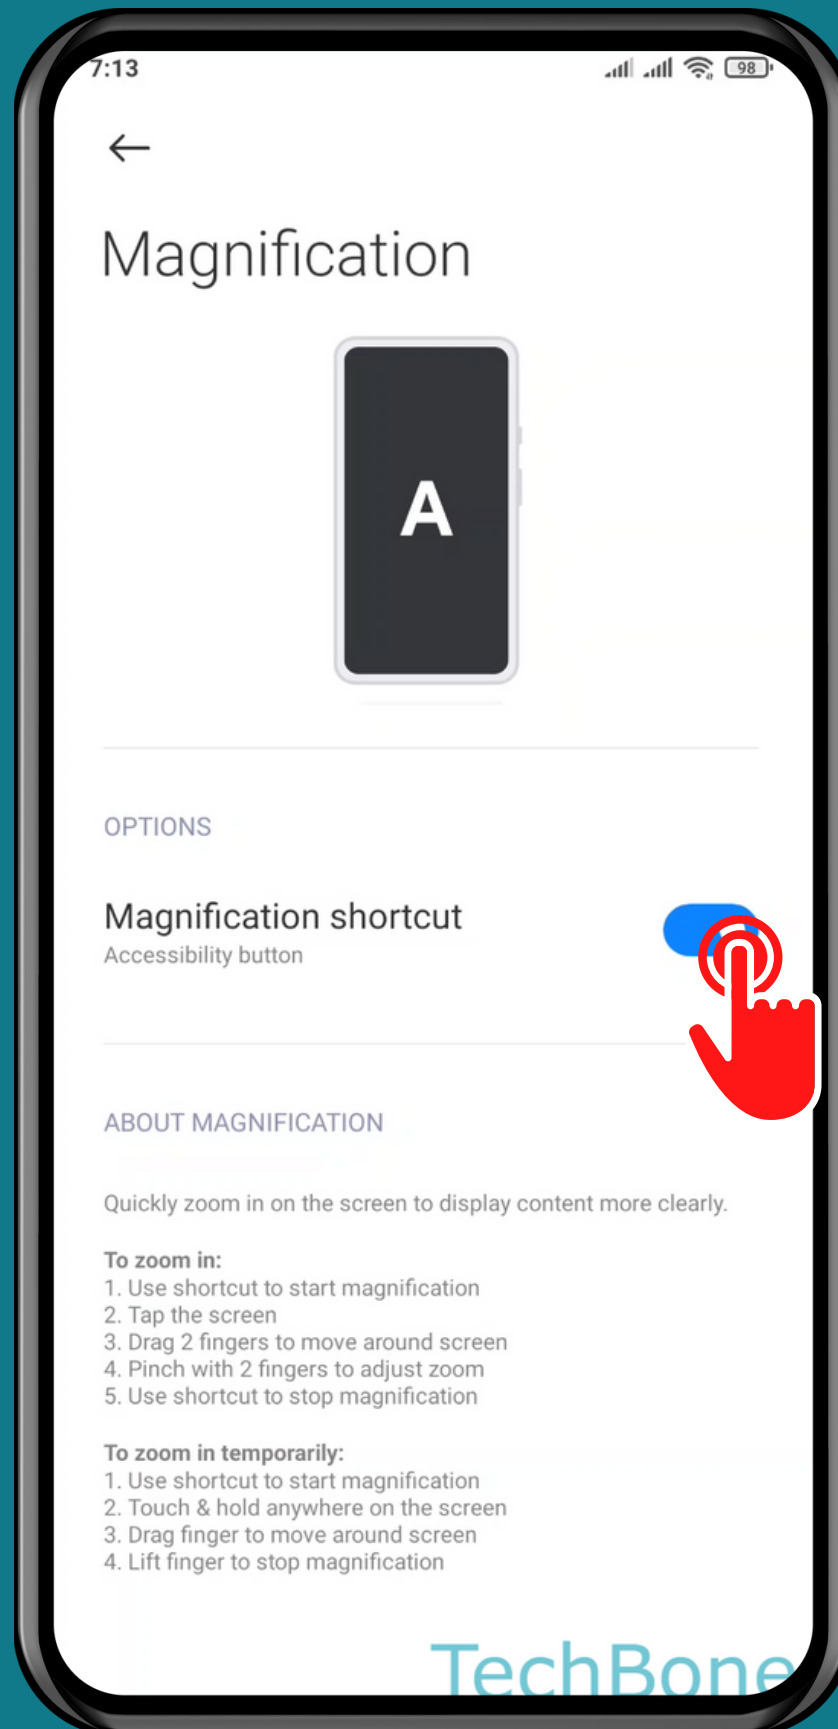

Turn On/Off Magnification shortcut