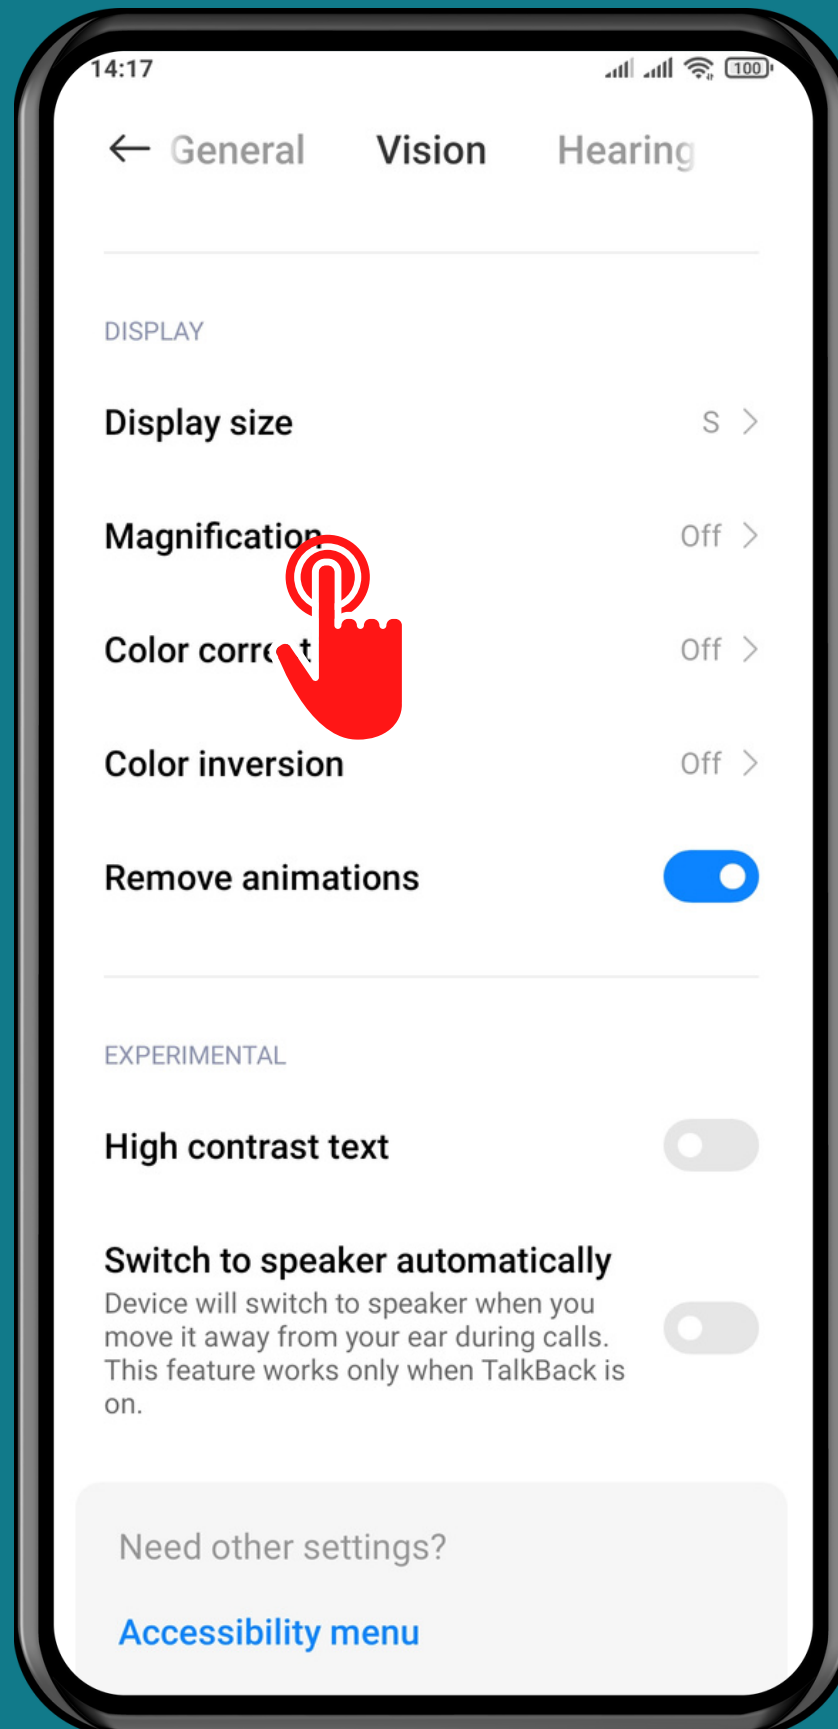

# HOW TO TURN ON/OFF MAGNIFICATION

Tap on **Settings**

# Tap on Additional settings

# Tap on Accessibility

# Tap on Vision