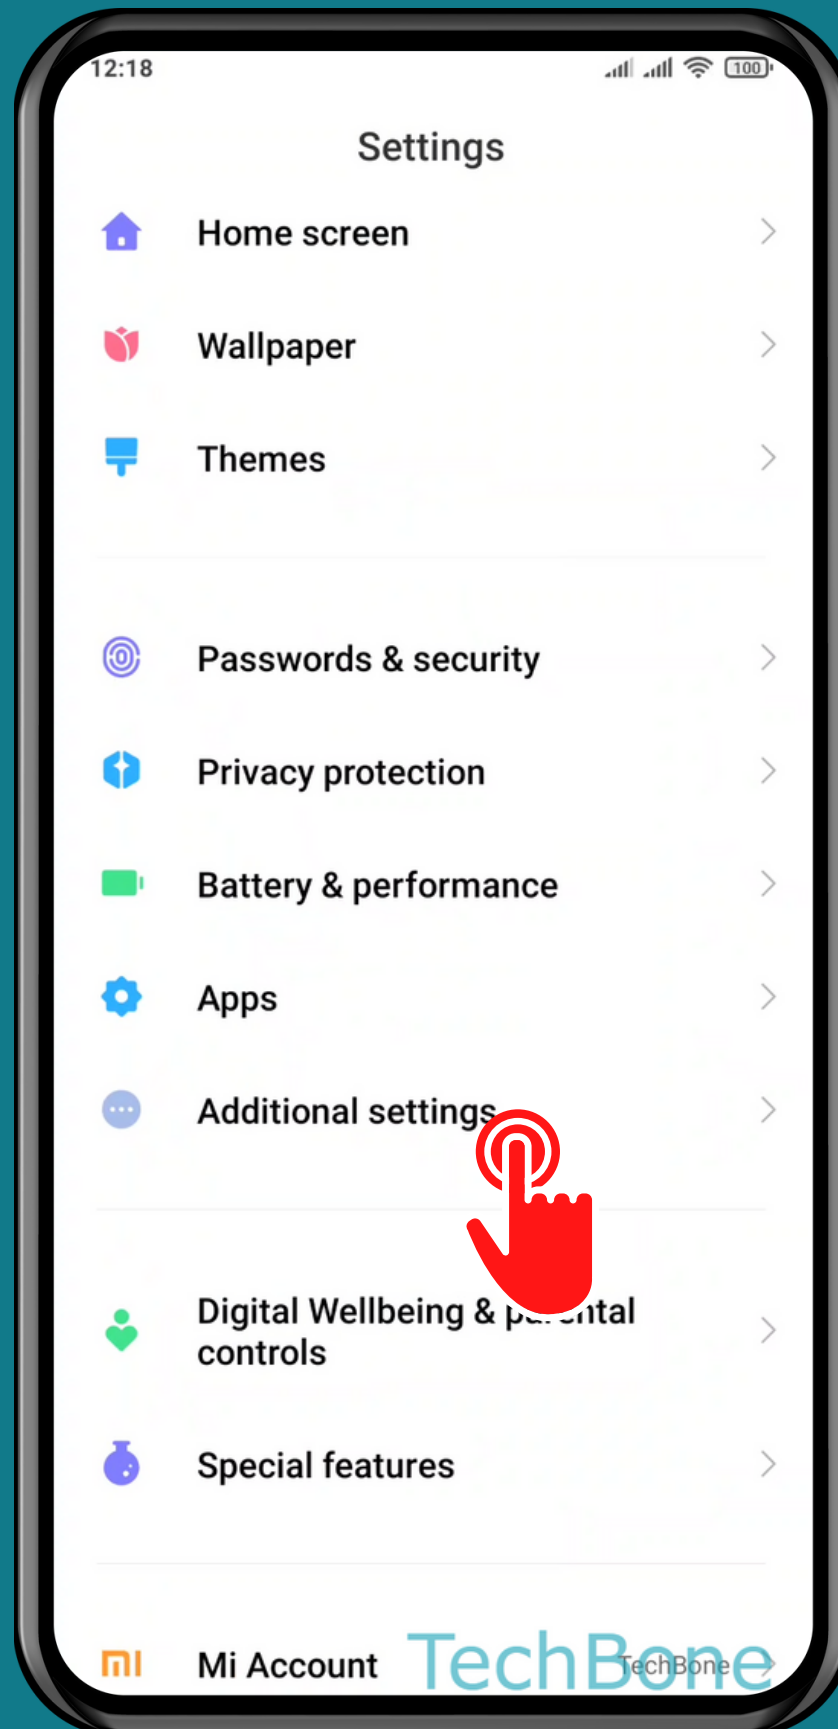

# HOW TO TURN ON/OFF MAGNIFICATION

Tap on **Settings**

# Tap on Additional settings

# Tap on Accessibility