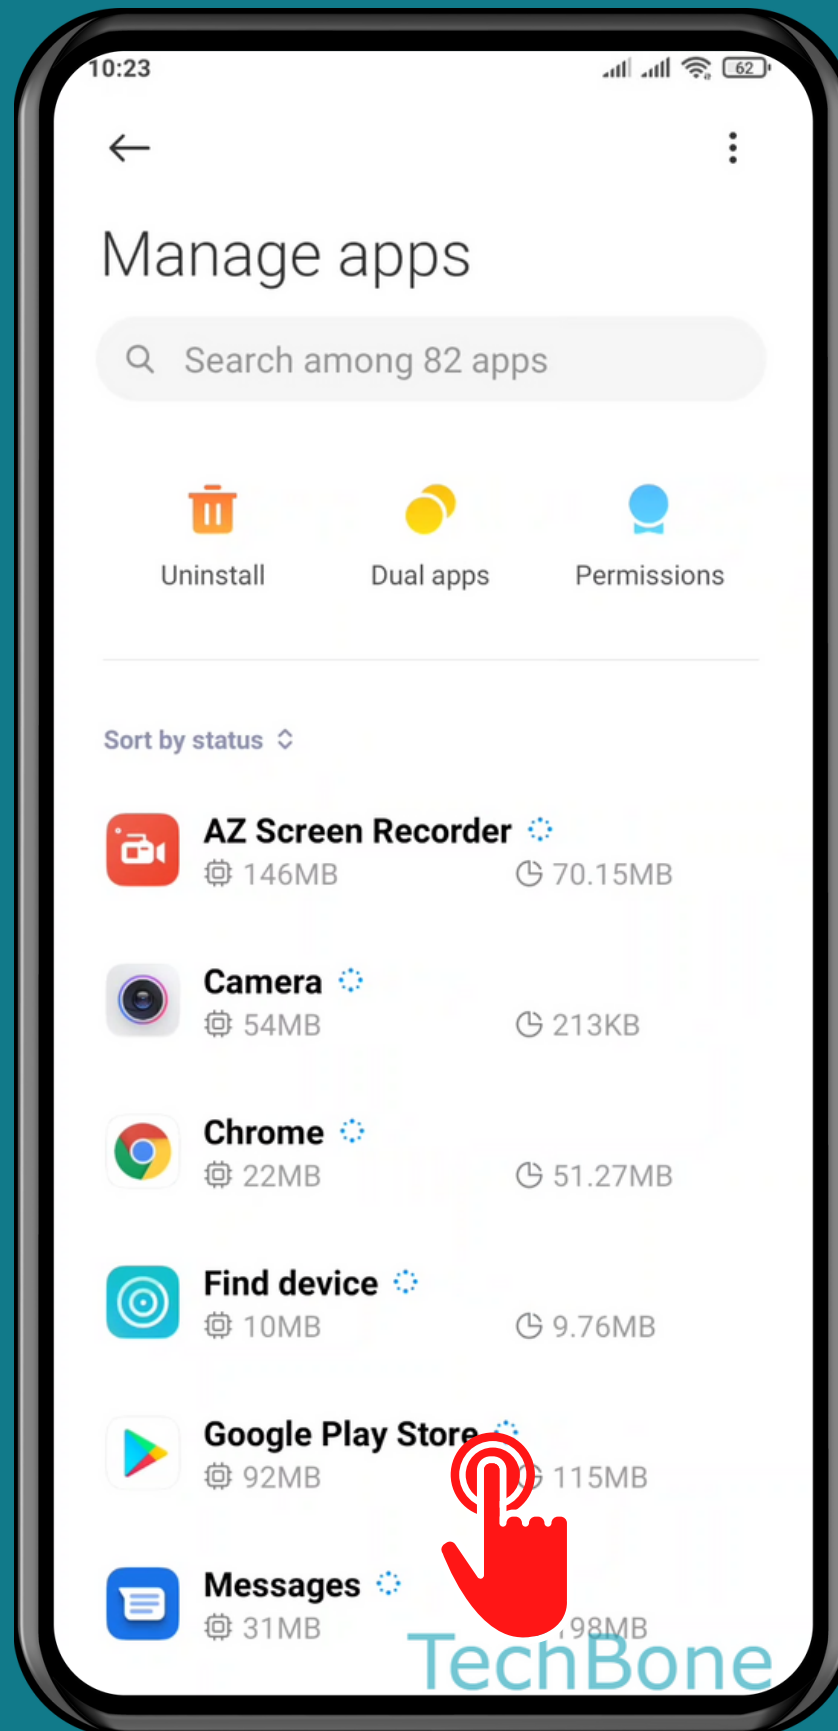

XIAOMI

Android 11 - MIUI 12

HOW TO MANAGE APP PERMISSIONS

Tap on **Settings**

Tap on **Apps**

Tap on
Manage apps

Choose an App

Tap on App permissions

Choose an App permission

Choose
Allow or Deny

Done!