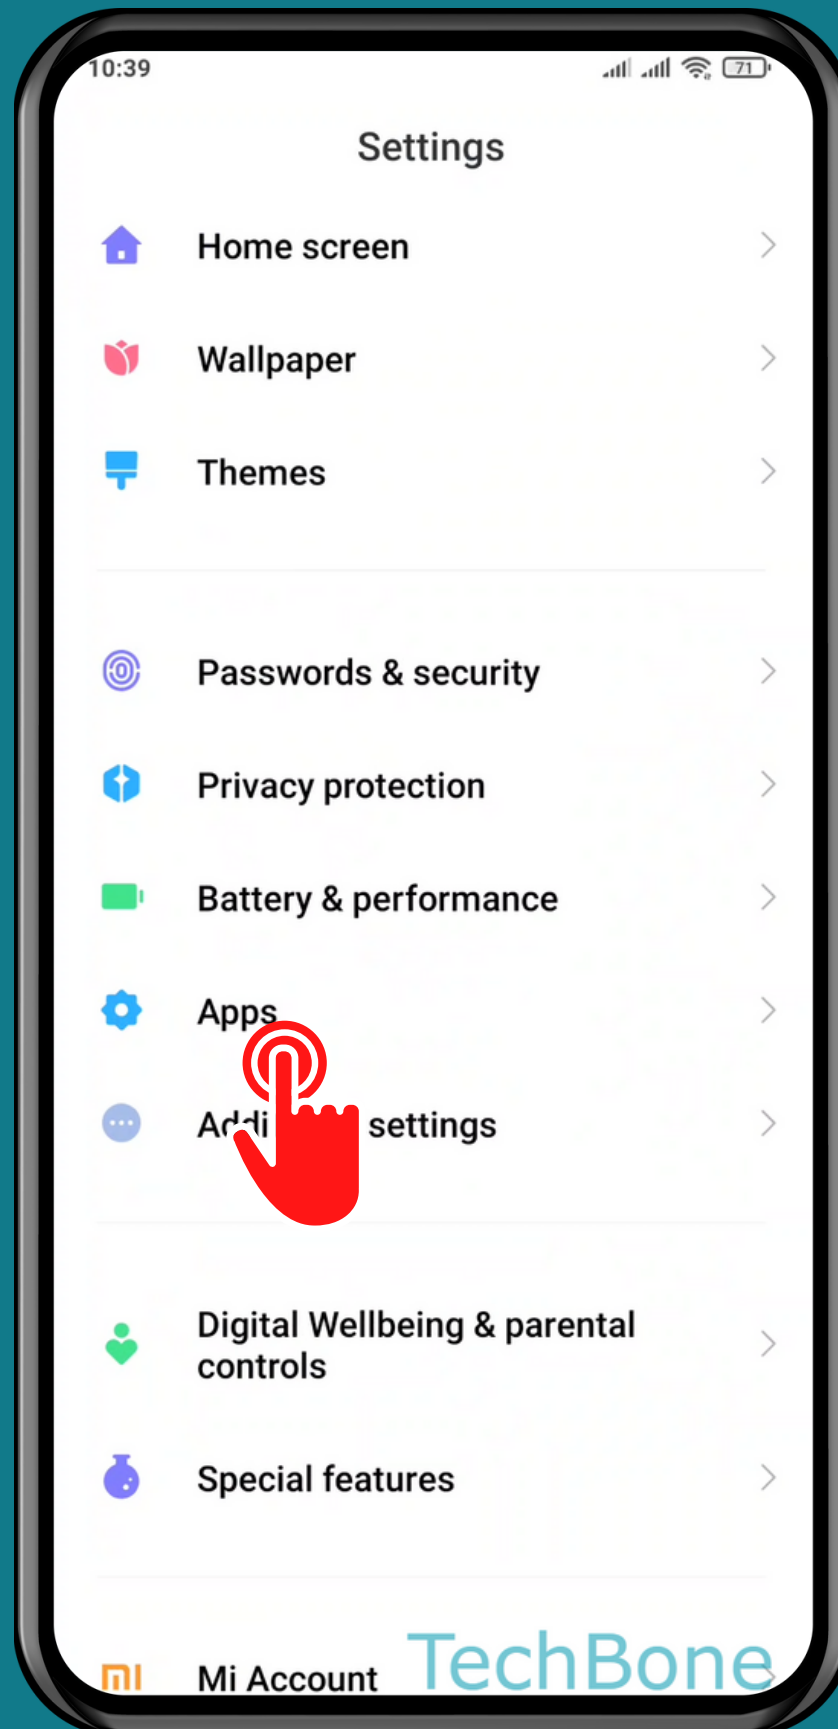

XIAOMI

Android 11 - MIUI 12

HOW TO MANAGE APP PERMISSIONS

Tap on **Settings**

Tap on **Apps**

Tap on
Manage apps

Choose an App

Tap on App permissions

Choose an App permission

Choose
Allow or Deny

Done!