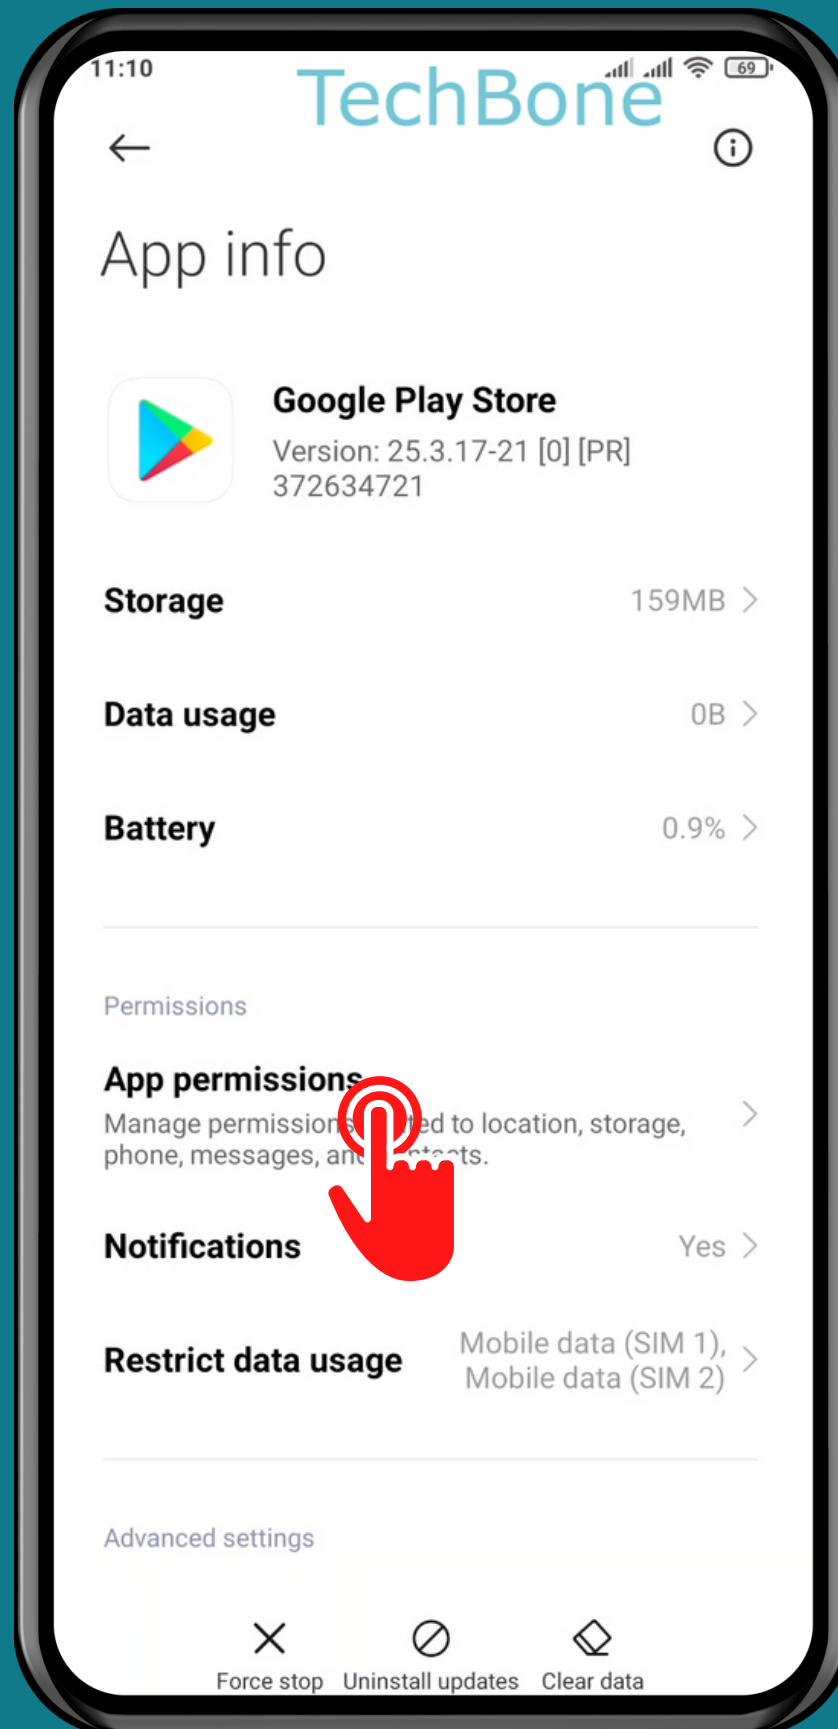

XIAOMI

Android 11 - MIUI 12

HOW TO MANAGE APP PERMISSIONS

Tap on **Settings**

Tap on **Apps**

Tap on
Manage apps

Choose an App

Tap on App permissions

Choose an App permission

Choose
Allow or Deny

Done!