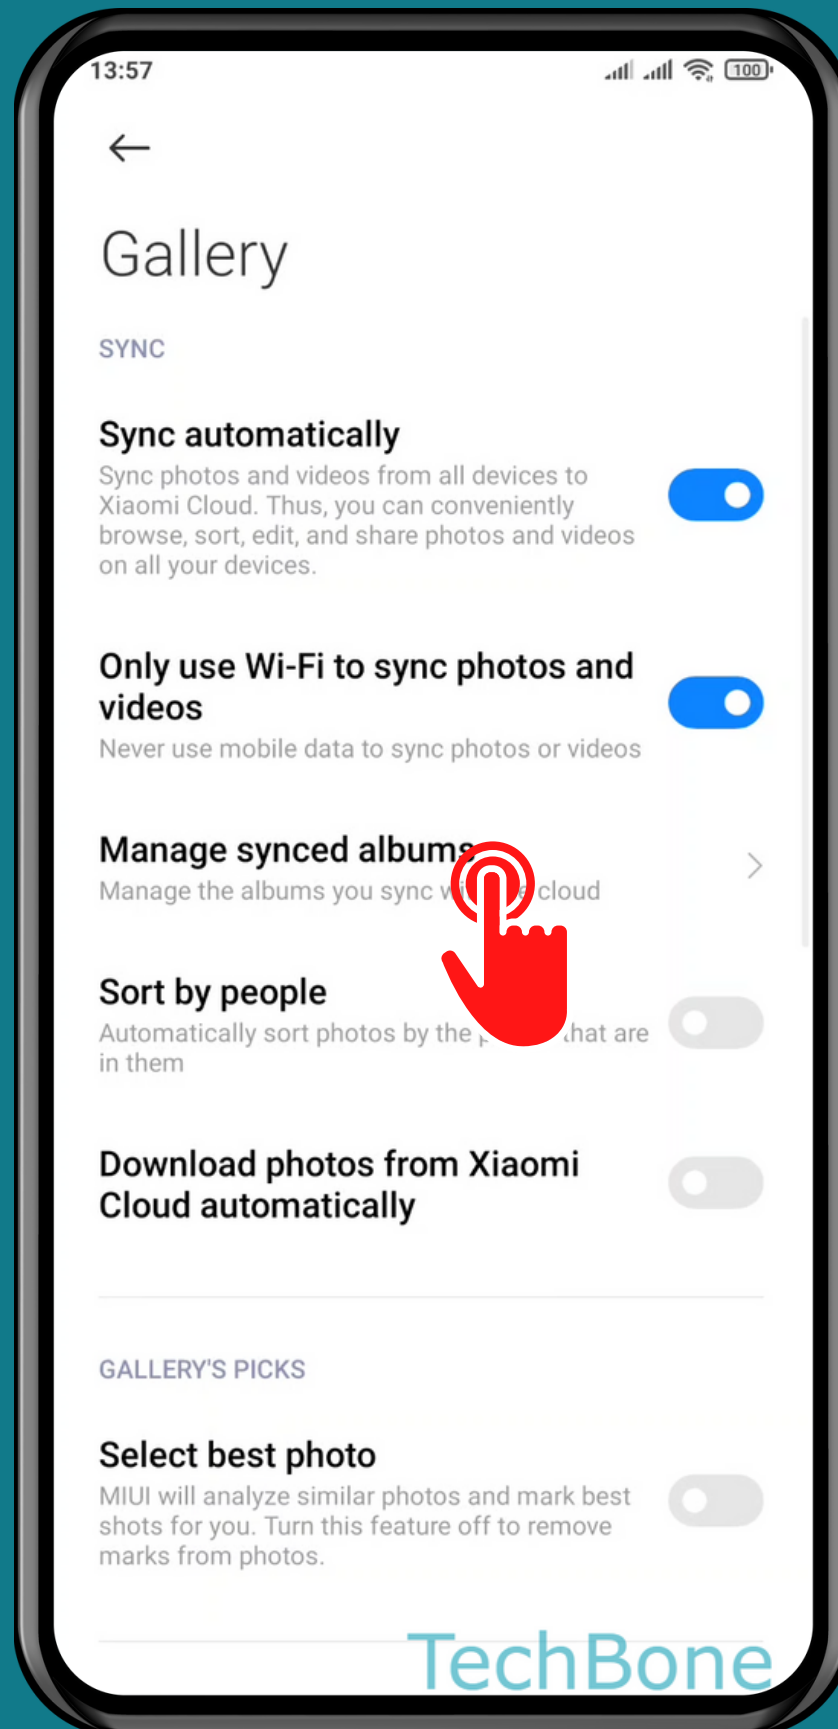

XIAOMI

Gallery - Android 11 - MIUI 12

HOW TO MANAGE SYNCED ALBUMS

Tap on Gallery

Open the Menu

Tap on Settings

Tap on
Manage synced albums

Turn On/Off an Album