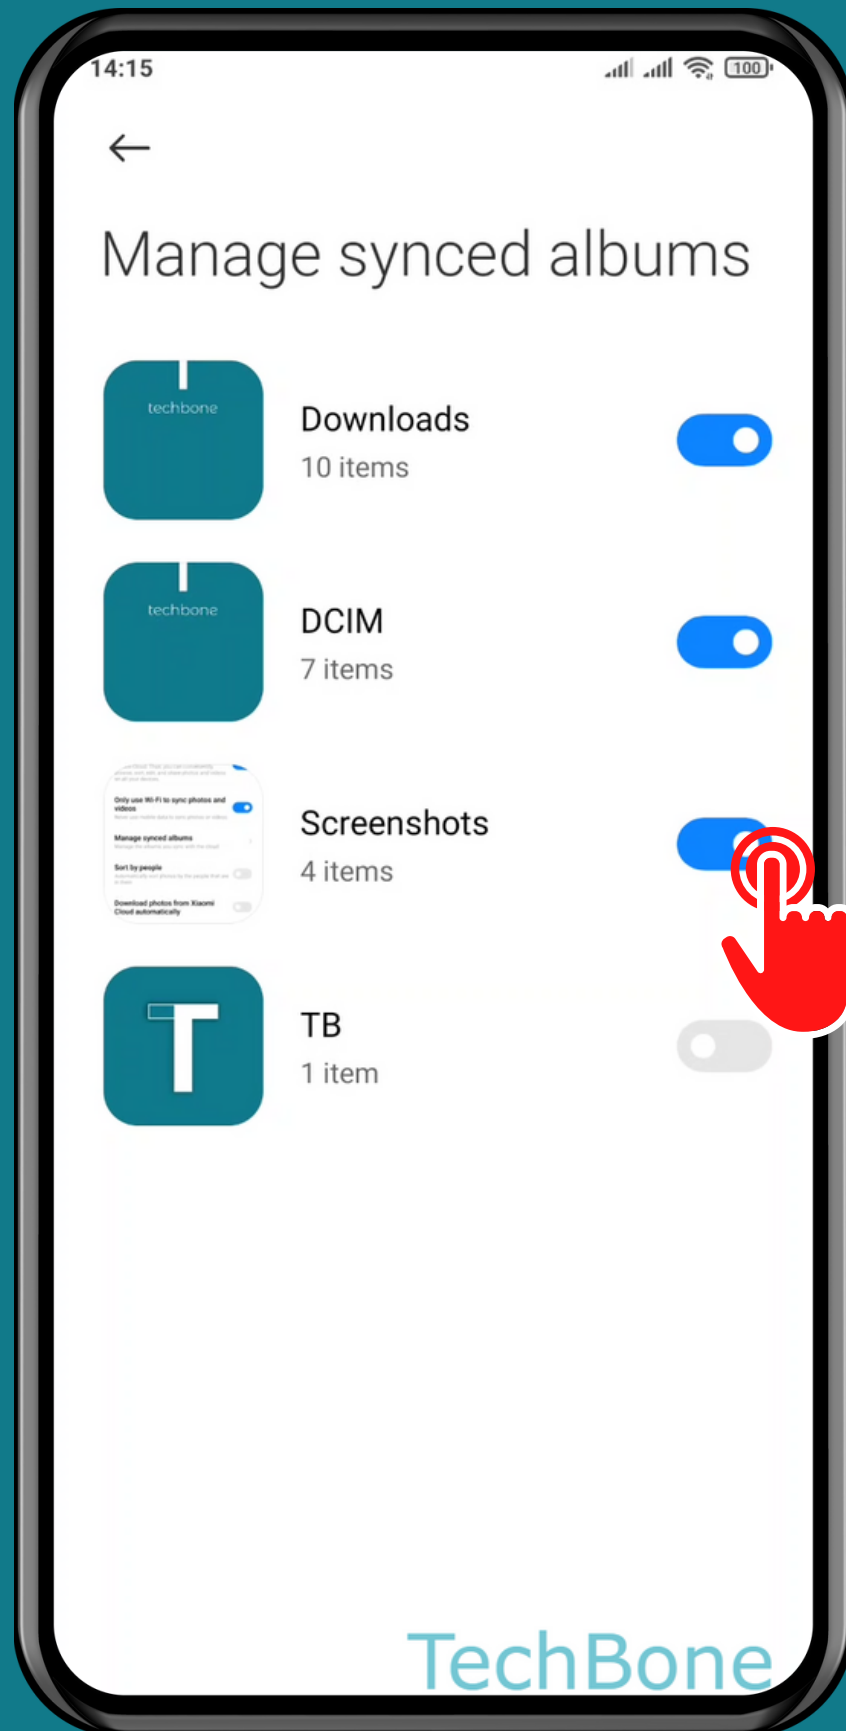

XIAOMI

Gallery - Android 11 - MIUI 12

HOW TO MANAGE SYNCED ALBUMS

Tap on Gallery

Open the Menu

Tap on Settings

Tap on
Manage synced albums

Turn On/Off an Album