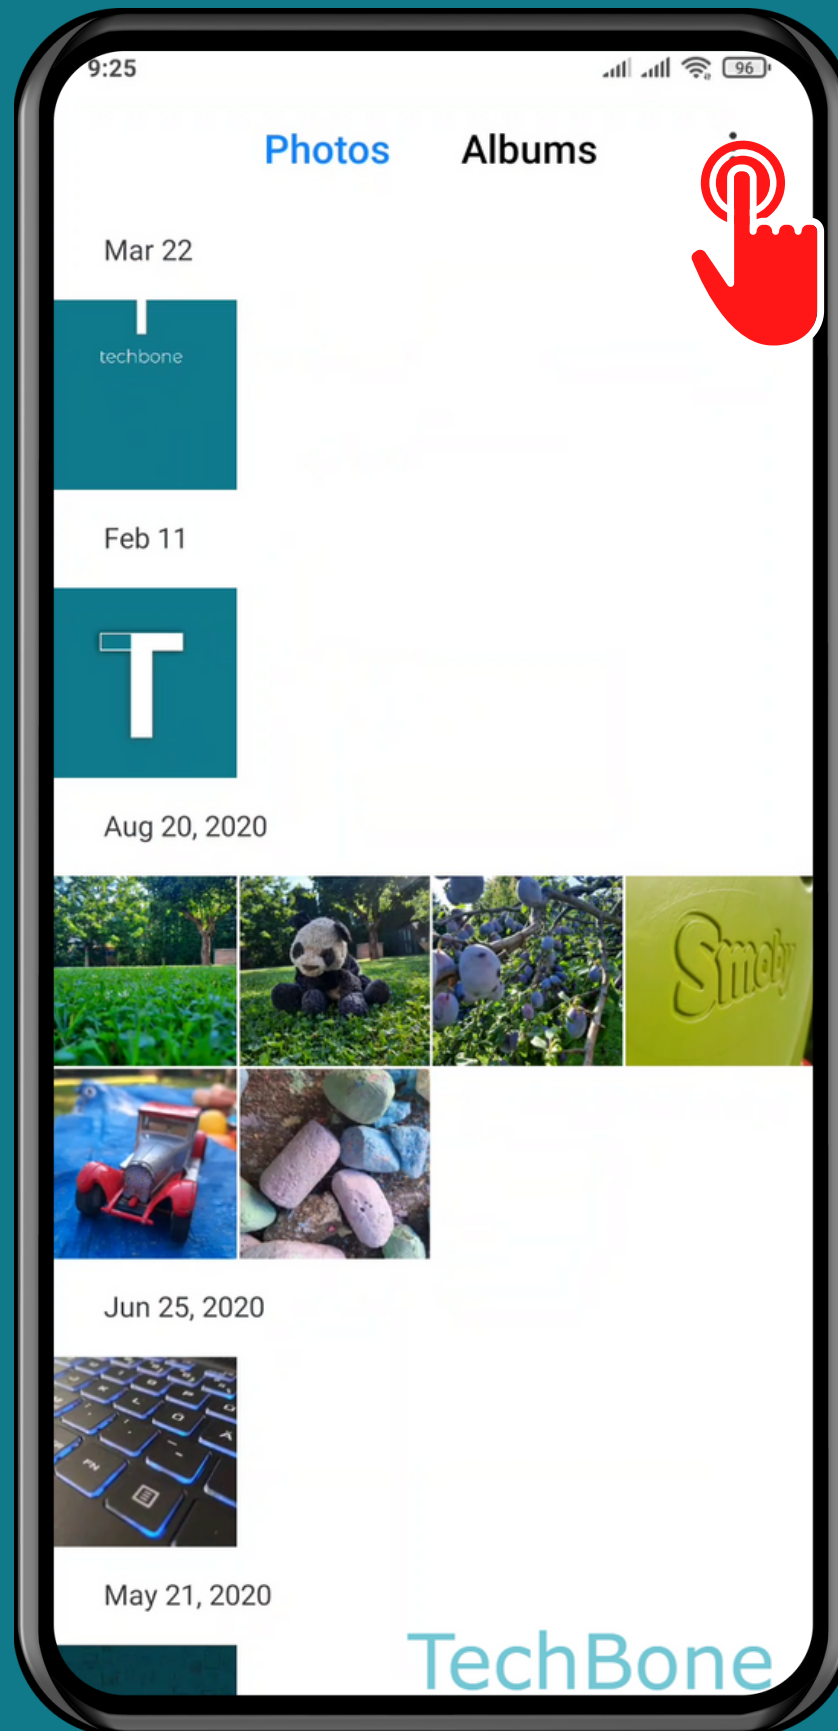

XIAOMI

Gallery - Android 11 - MIUI 12

HOW TO MANAGE SYNCED ALBUMS

Tap on Gallery

Open the Menu

Tap on Settings

Tap on
Manage synced albums

Turn On/Off an Album