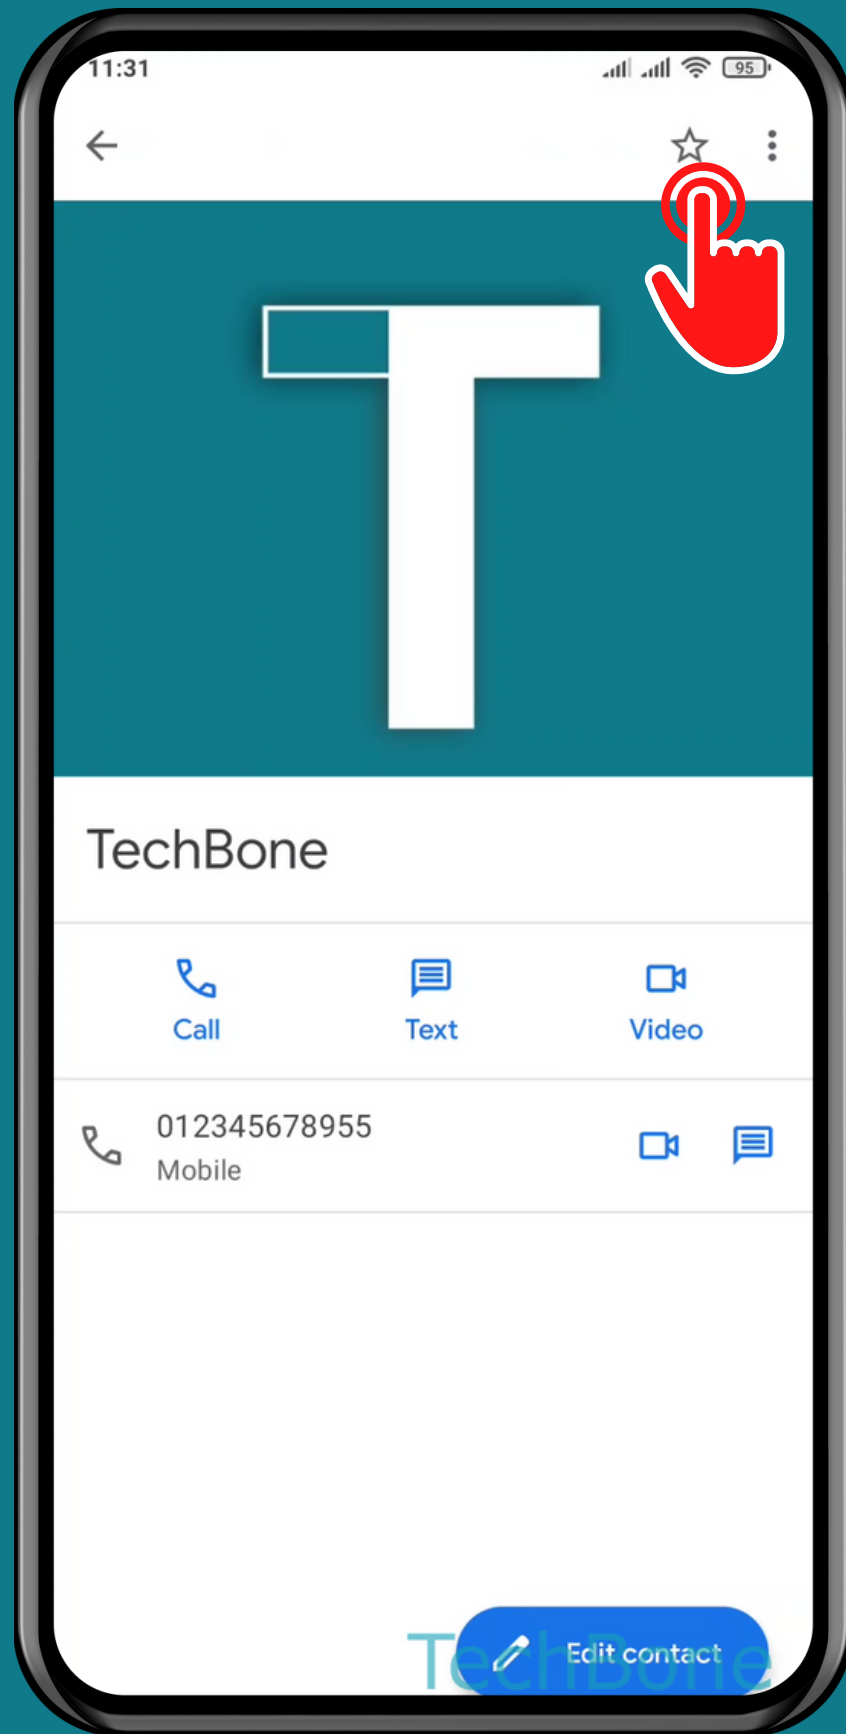

Tap on
Favorite