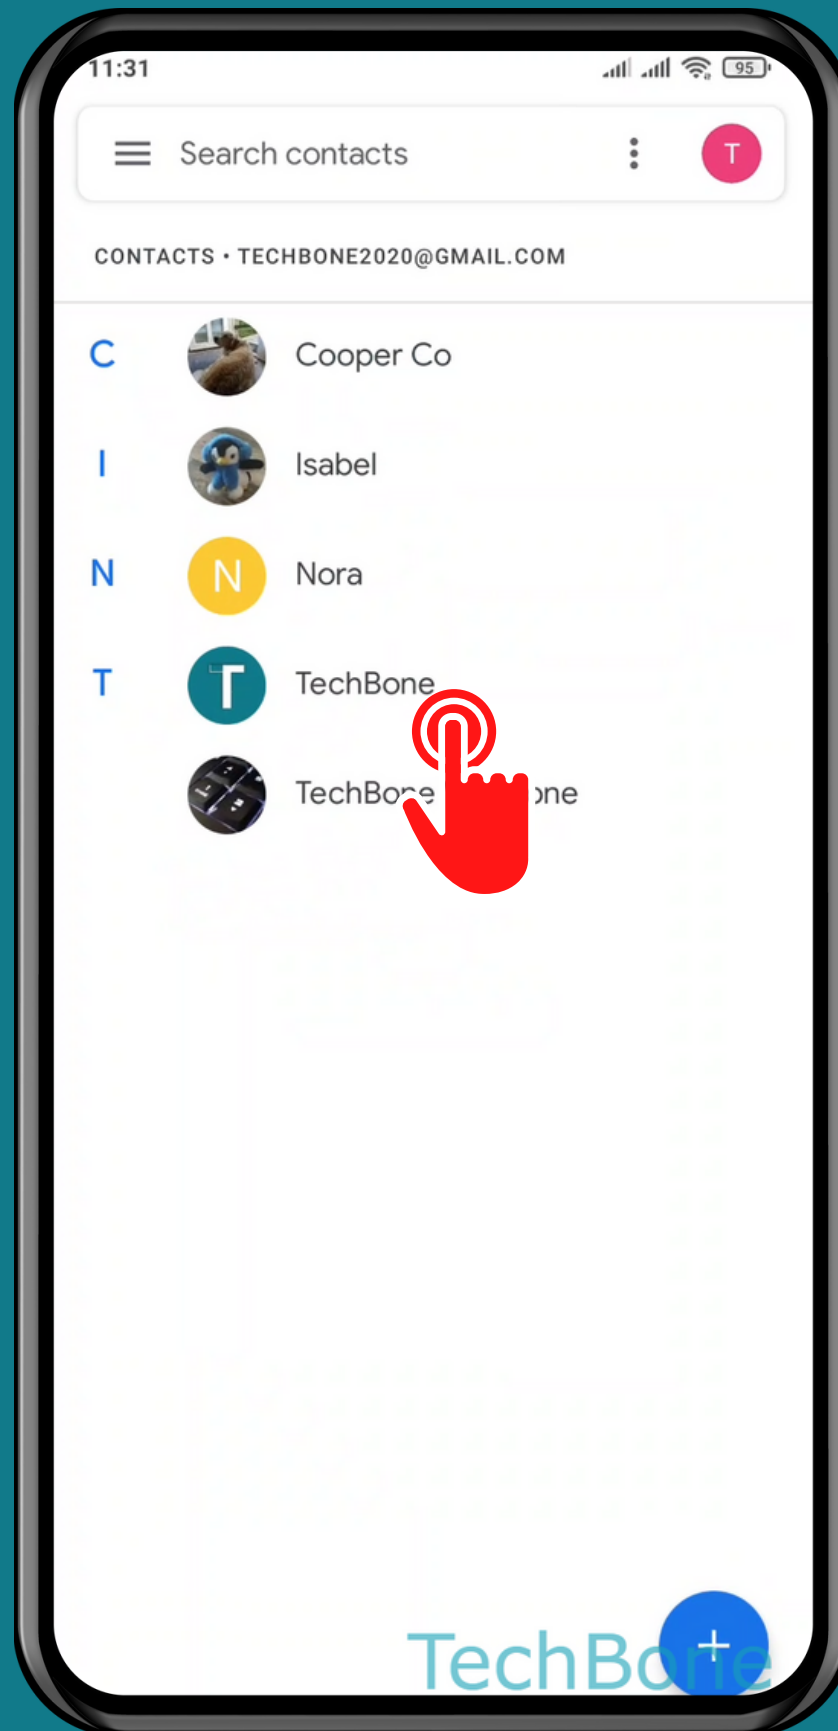

Choose a Contact